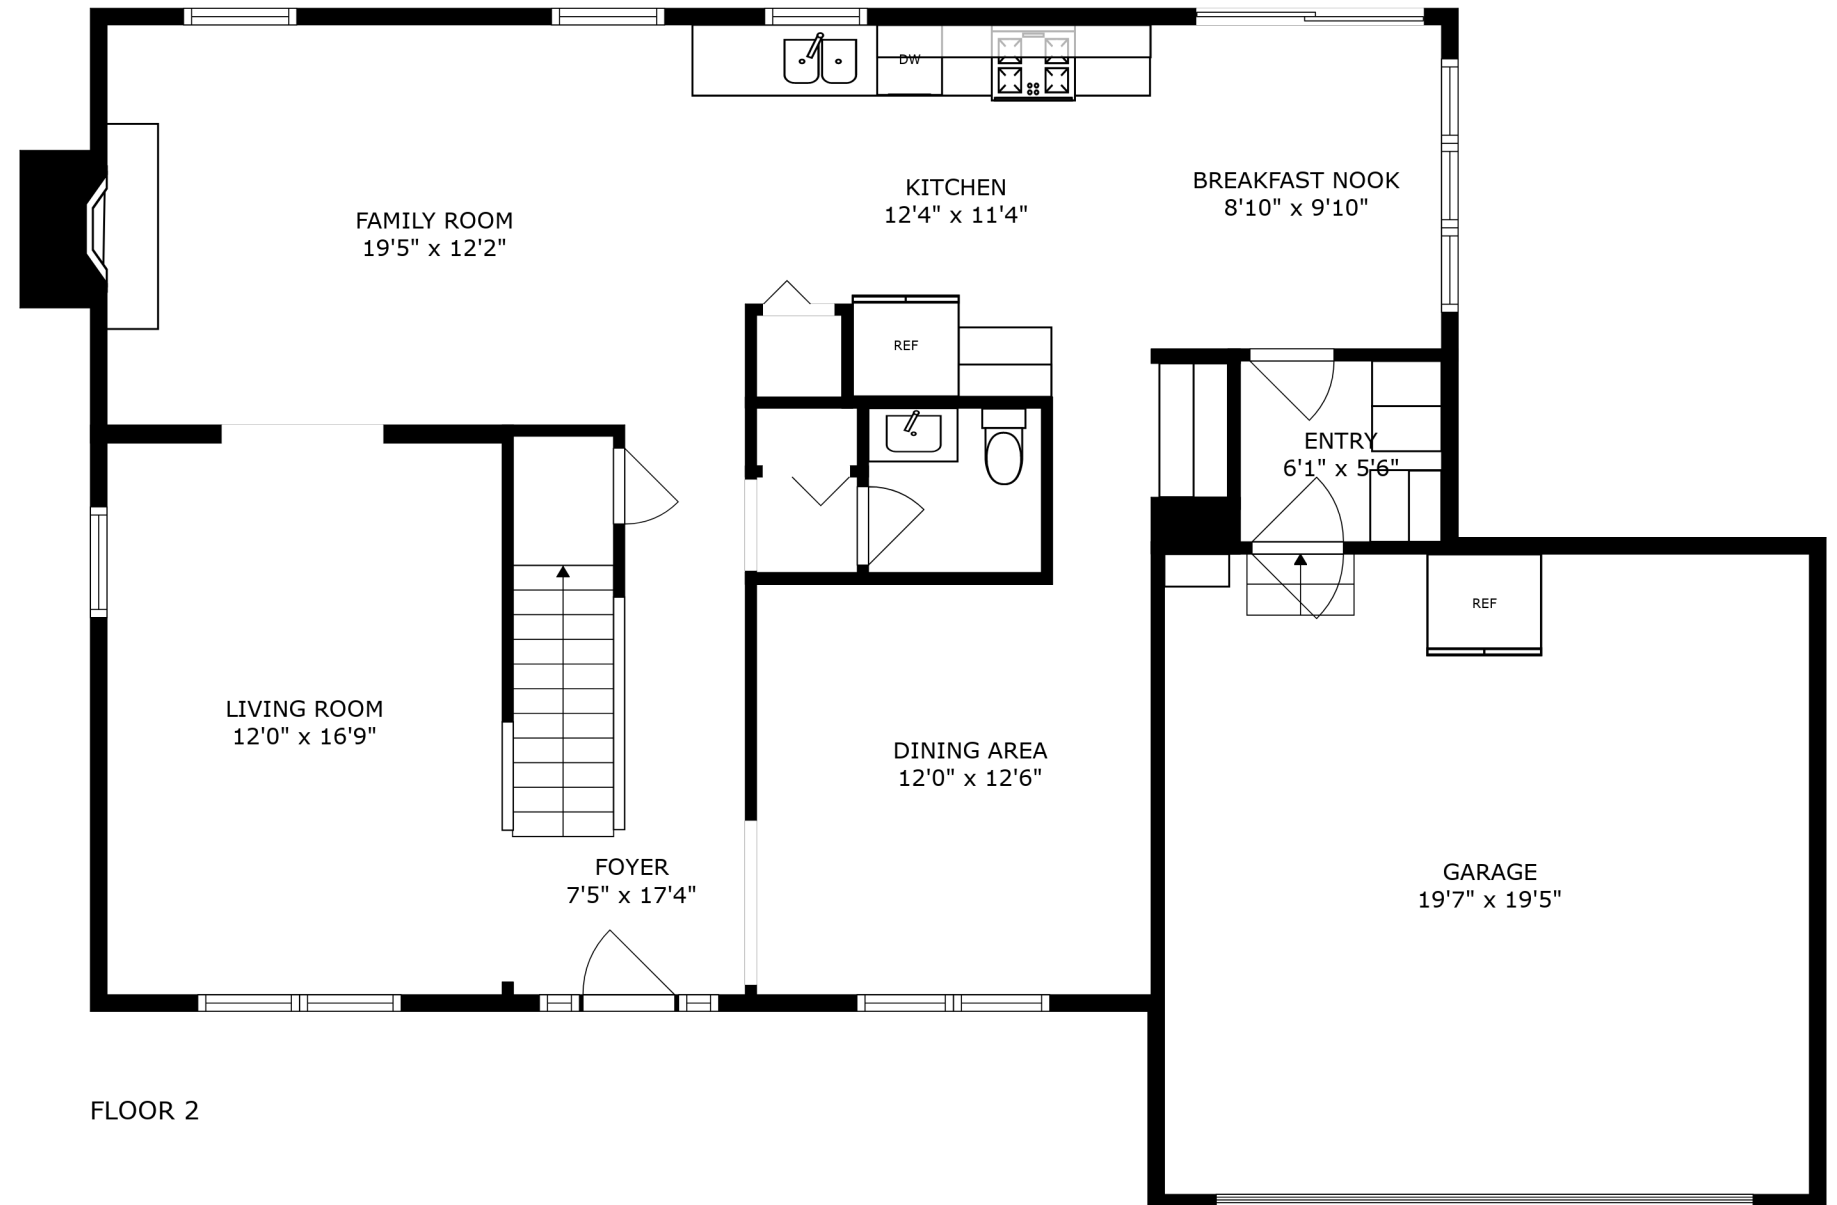

FLOOR 3

FLOOR 1

FLOOR 2

SIZES AND DIMENSIONS ARE APPROXIMATE, ACTUAL MAY VARY.

SIZES AND DIMENSIONS ARE APPROXIMATE, ACTUAL MAY VARY.

RECREATION ROOM  
29'2" x 13'11"

LAUNDRY  
10'0" x 15'3"

BATH  
7'11" x 5'7"

WET BAR  
15'6" x 13'9"

BEDROOM  
11'5" x 10'11"