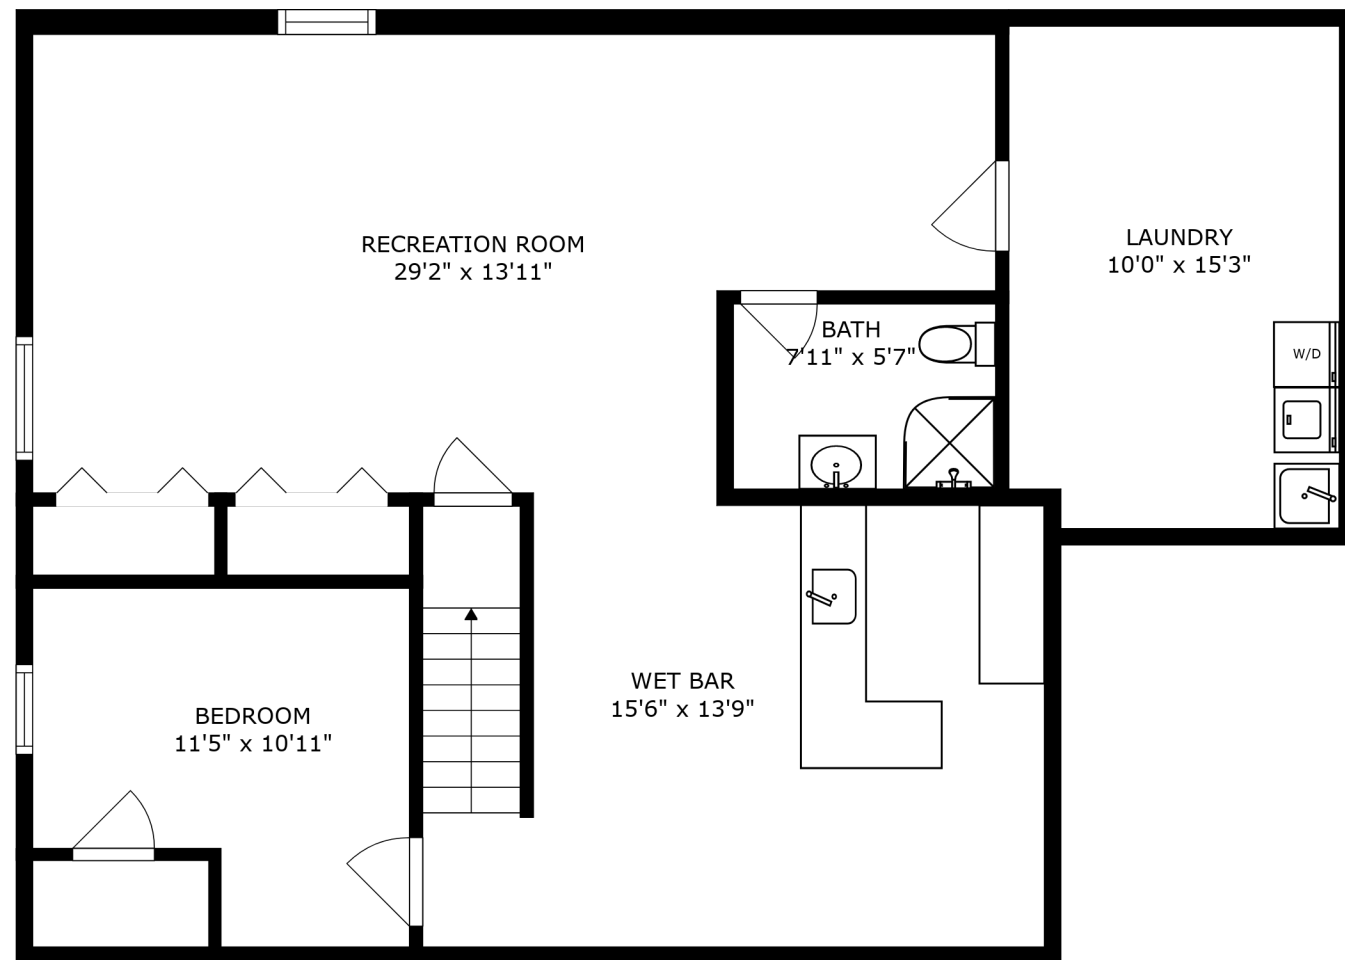

FLOOR 3

FLOOR 1

FLOOR 2

SIZES AND DIMENSIONS ARE APPROXIMATE, ACTUAL MAY VARY.

SIZES AND DIMENSIONS ARE APPROXIMATE, ACTUAL MAY VARY.

RECREATION ROOM  
29'2" x 13'11"

LAUNDRY  
10'0" x 15'3"

BATH  
7'11" x 5'7"

WET BAR  
15'6" x 13'9"

BEDROOM  
11'5" x 10'11"