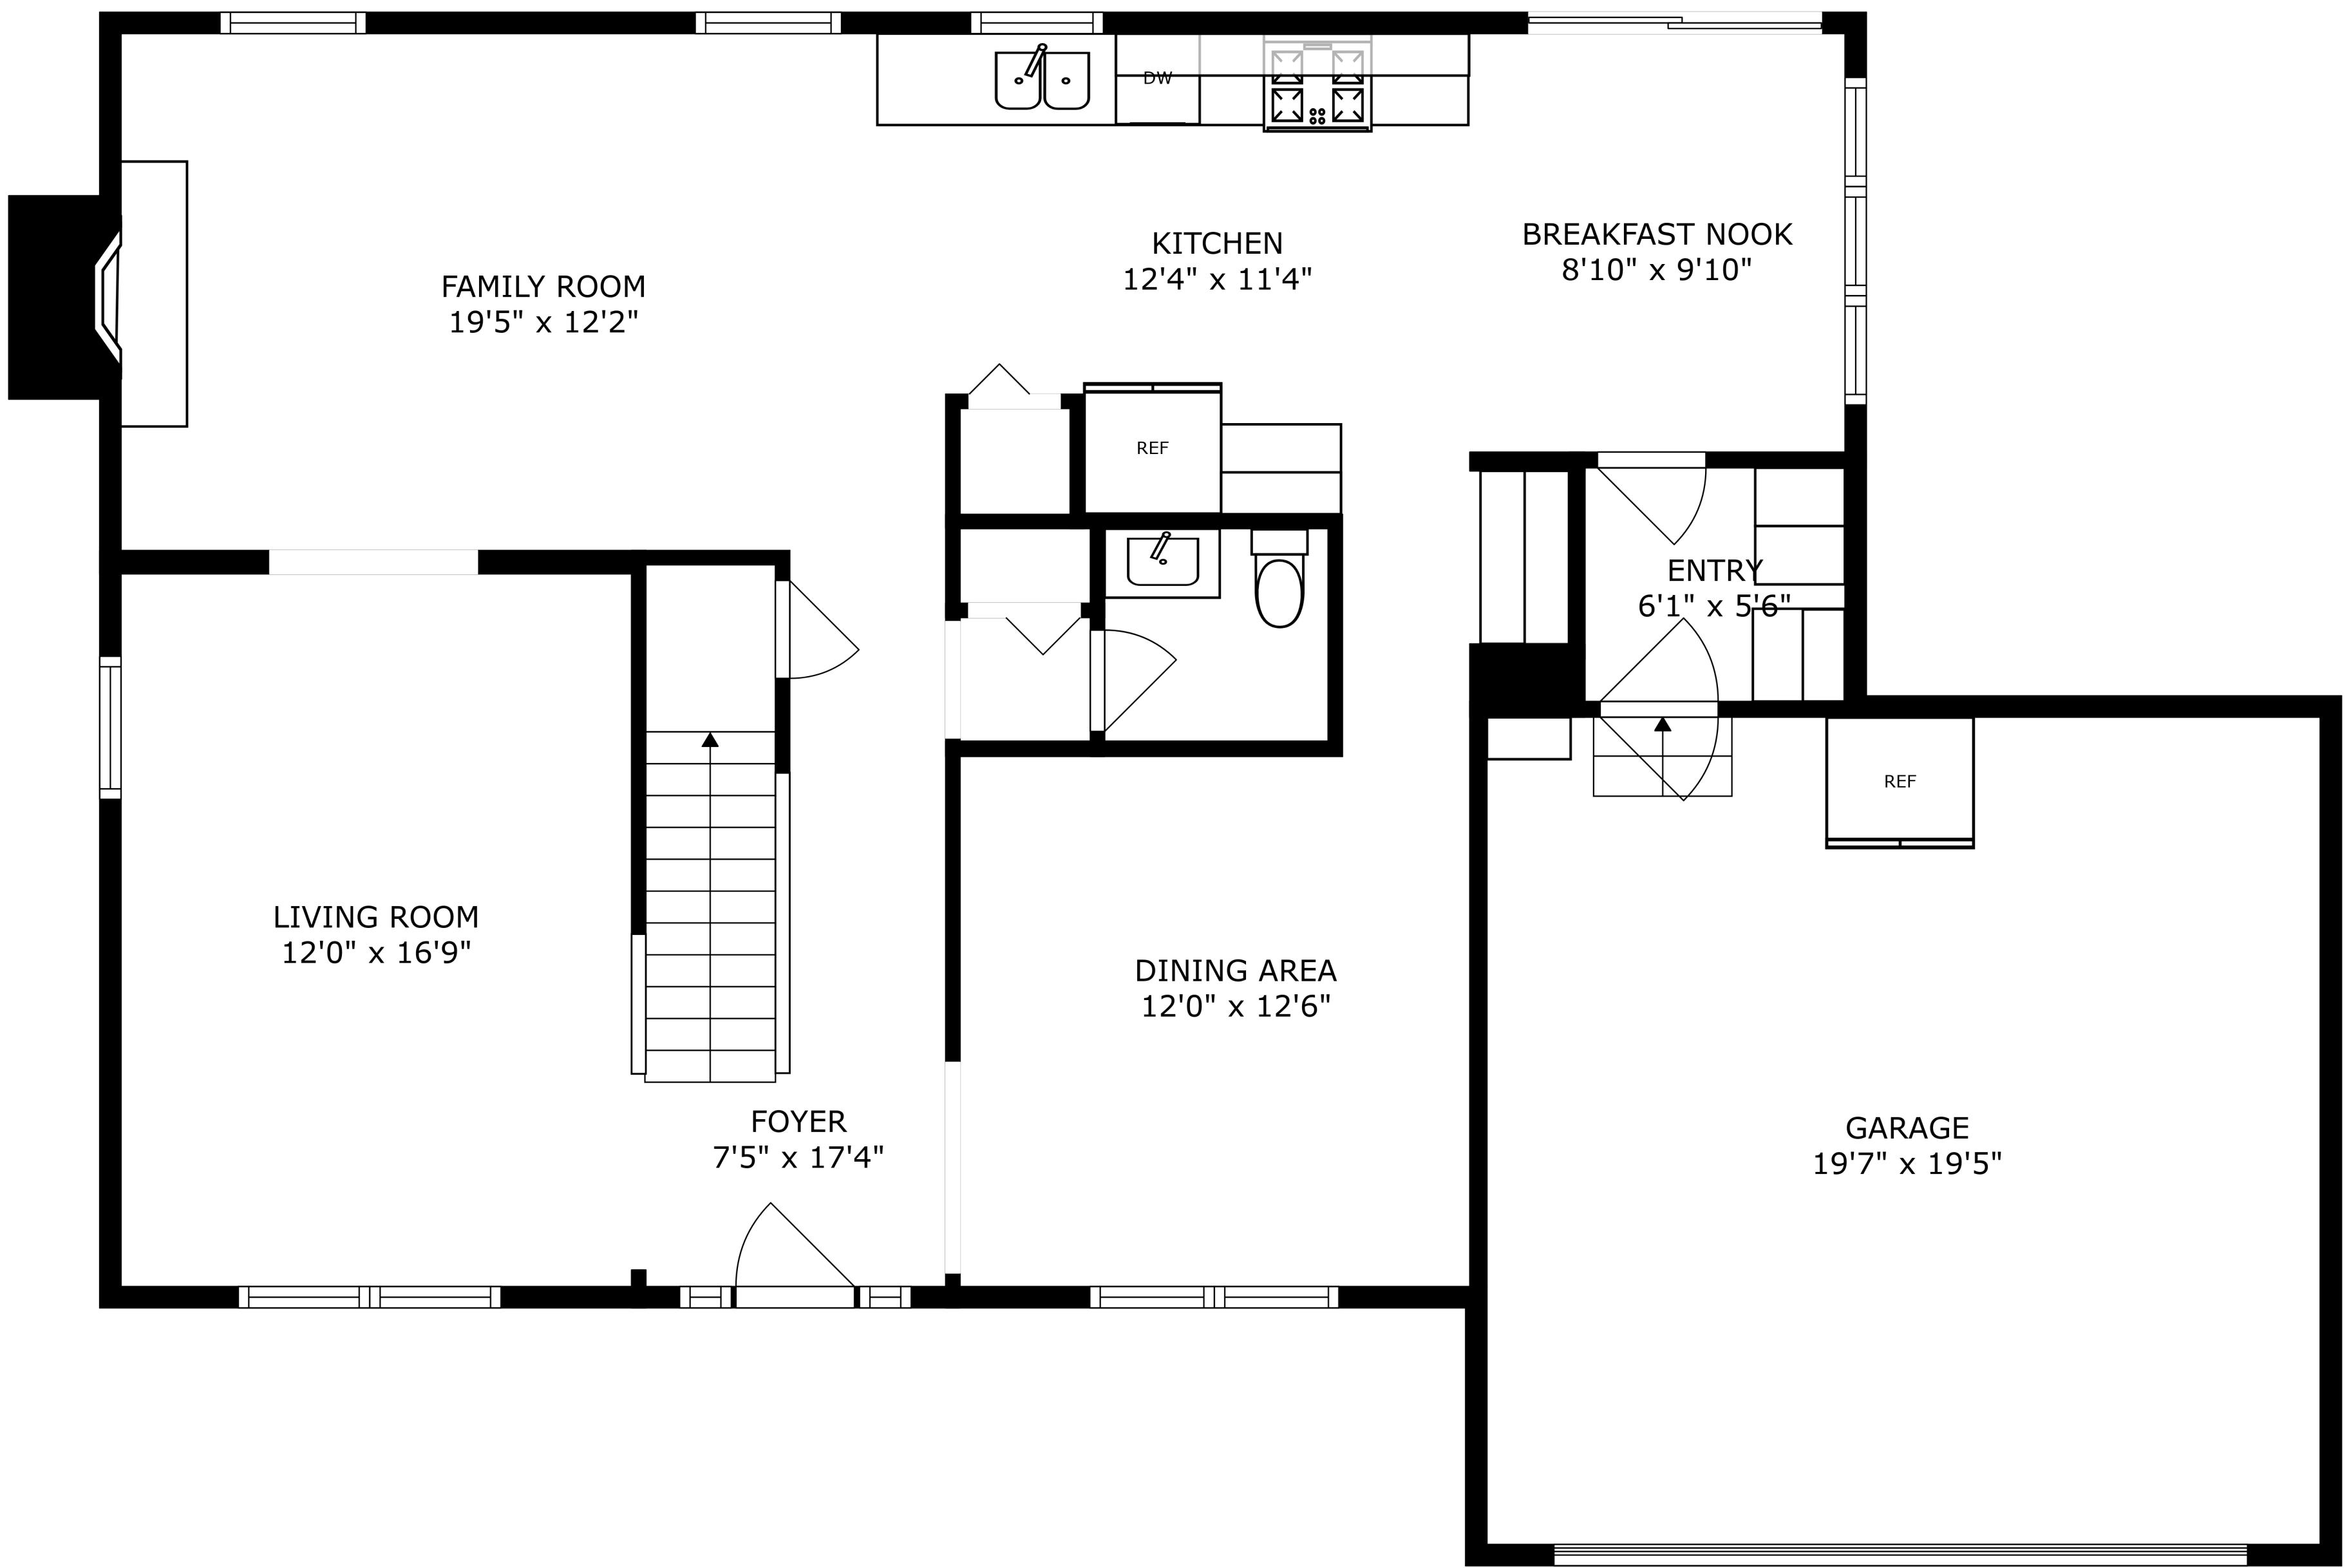

FLOOR 3

FLOOR 1

FLOOR 2

SIZES AND DIMENSIONS ARE APPROXIMATE, ACTUAL MAY VARY.

SIZES AND DIMENSIONS ARE APPROXIMATE, ACTUAL MAY VARY.

RECREATION ROOM  
29'2" x 13'11"

LAUNDRY  
10'0" x 15'3"

BATH  
7'11" x 5'7"

WET BAR  
15'6" x 13'9"

BEDROOM  
11'5" x 10'11"