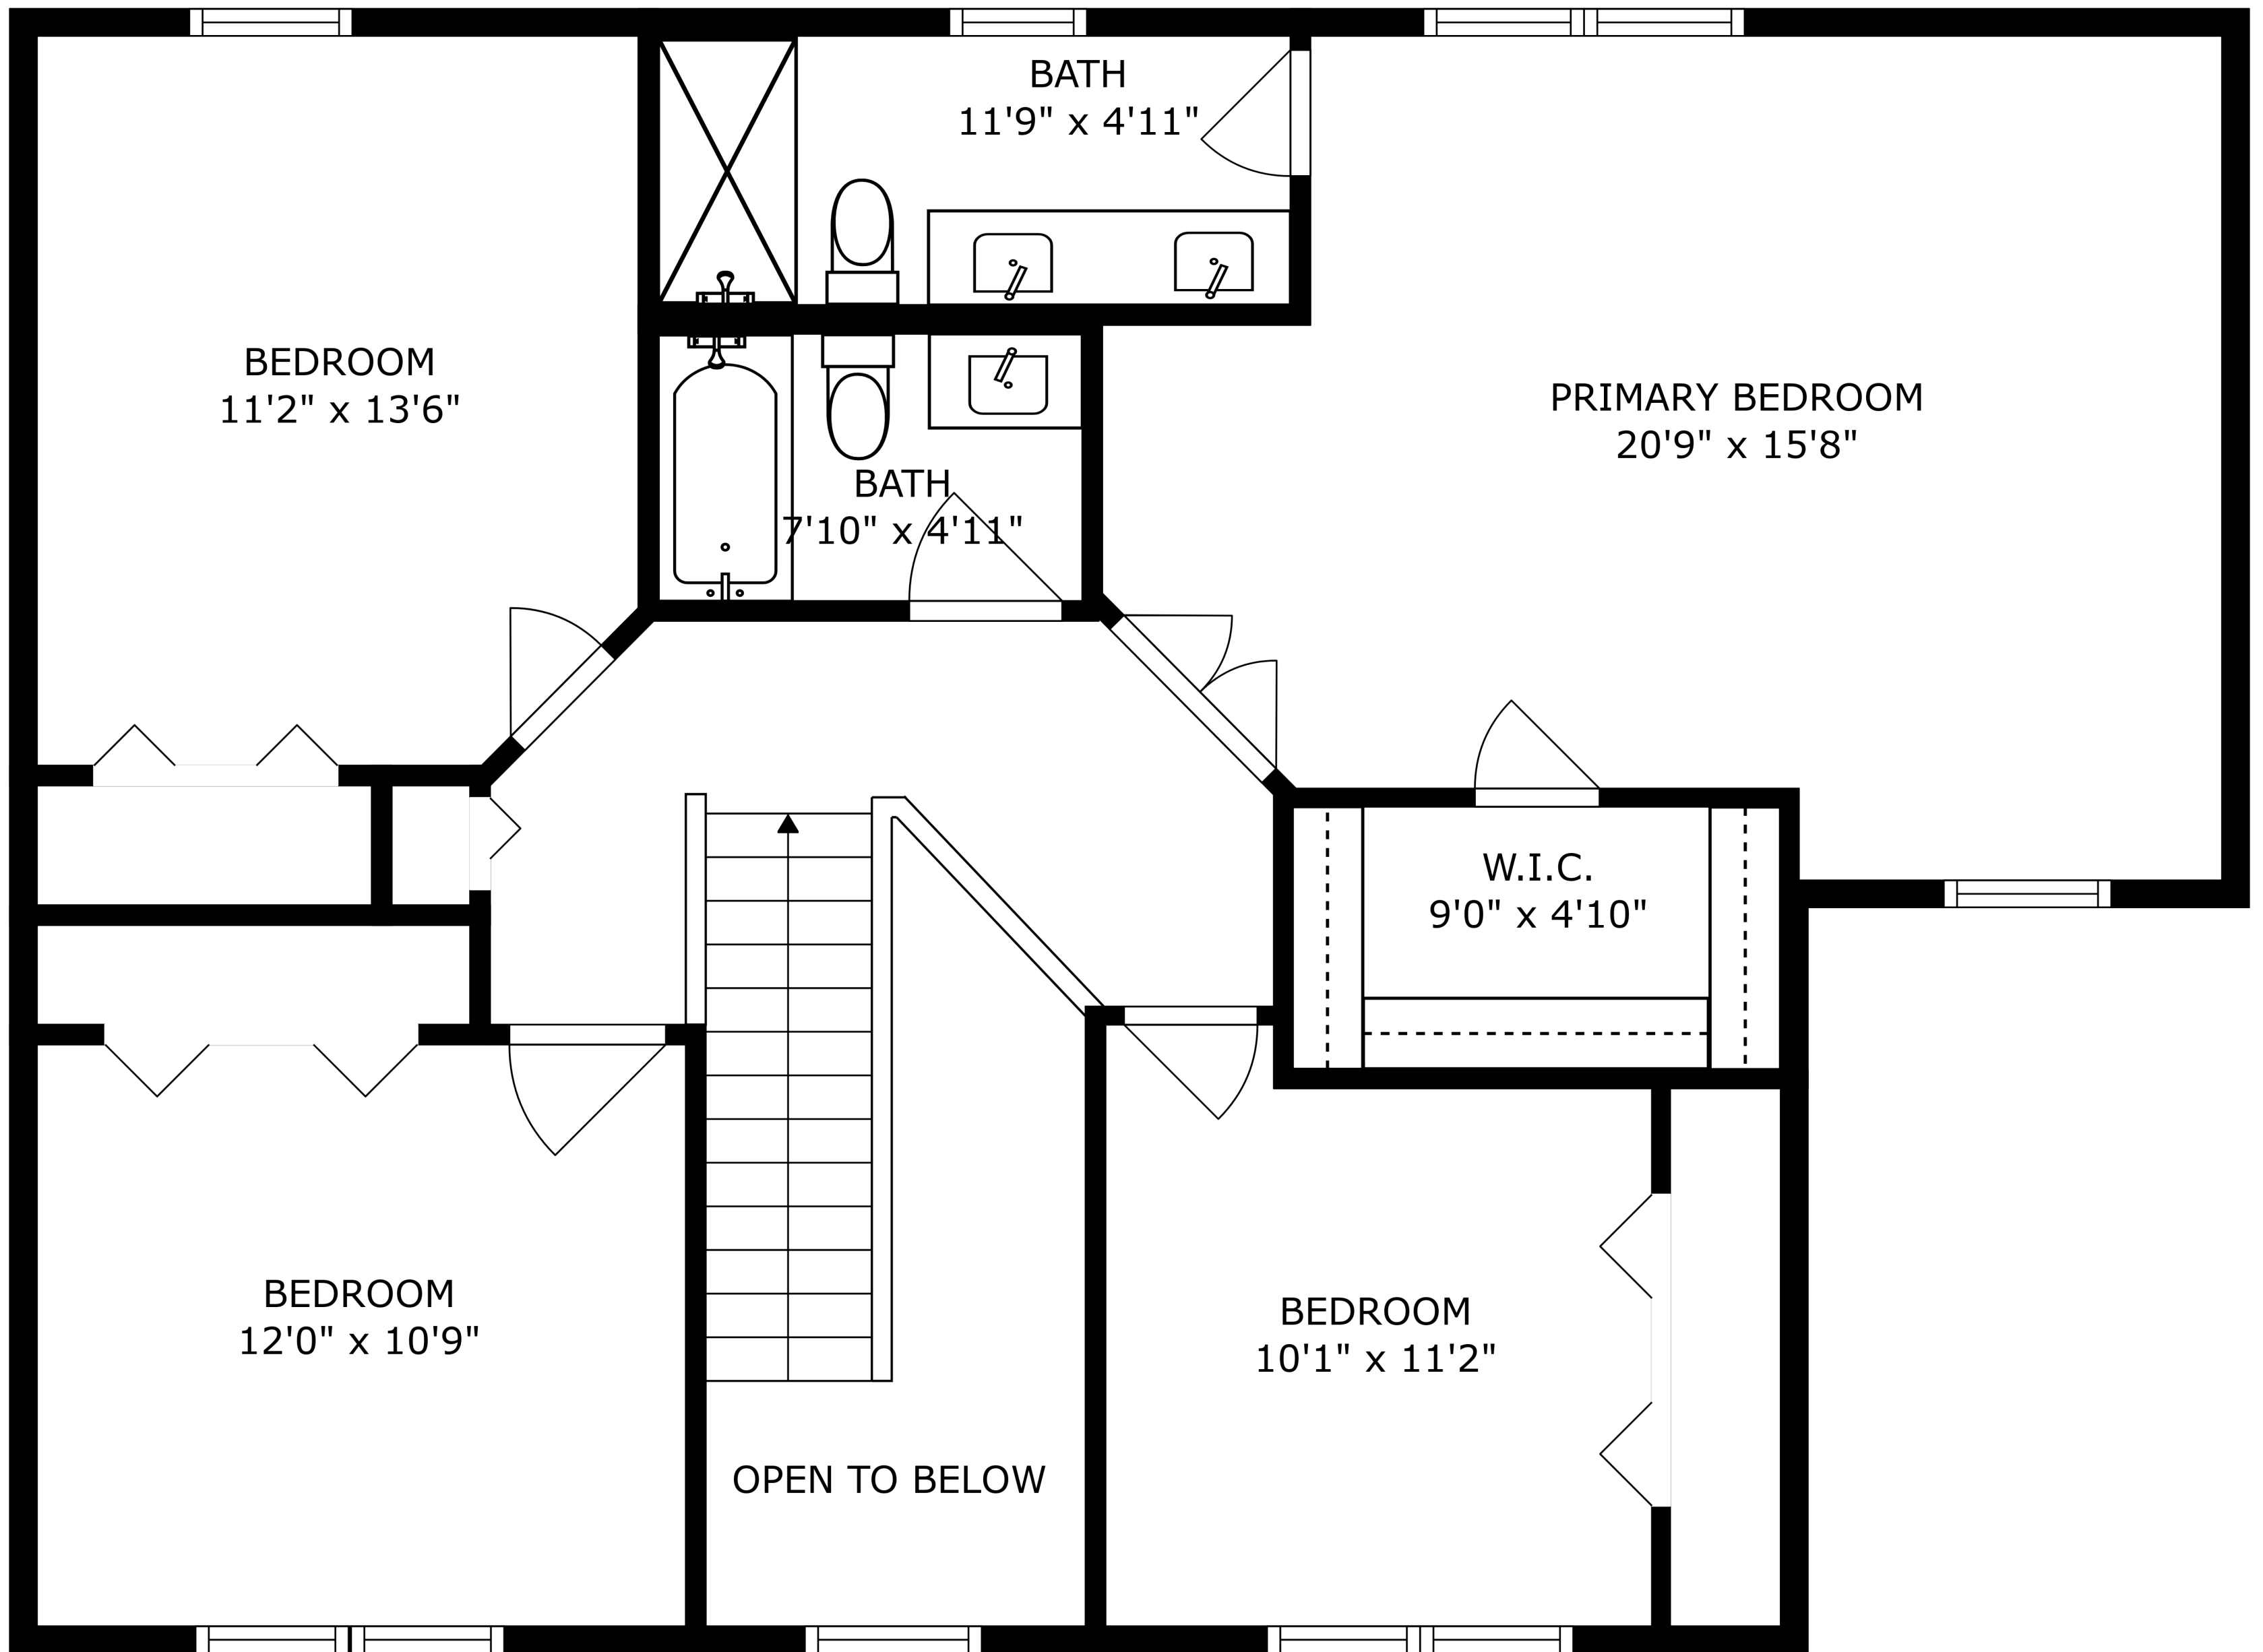

FLOOR 3

FLOOR 1

FLOOR 2

SIZES AND DIMENSIONS ARE APPROXIMATE, ACTUAL MAY VARY.

SIZES AND DIMENSIONS ARE APPROXIMATE, ACTUAL MAY VARY.

RECREATION ROOM  
29'2" x 13'11"

LAUNDRY  
10'0" x 15'3"

BATH  
7'11" x 5'7"

WET BAR  
15'6" x 13'9"

BEDROOM  
11'5" x 10'11"