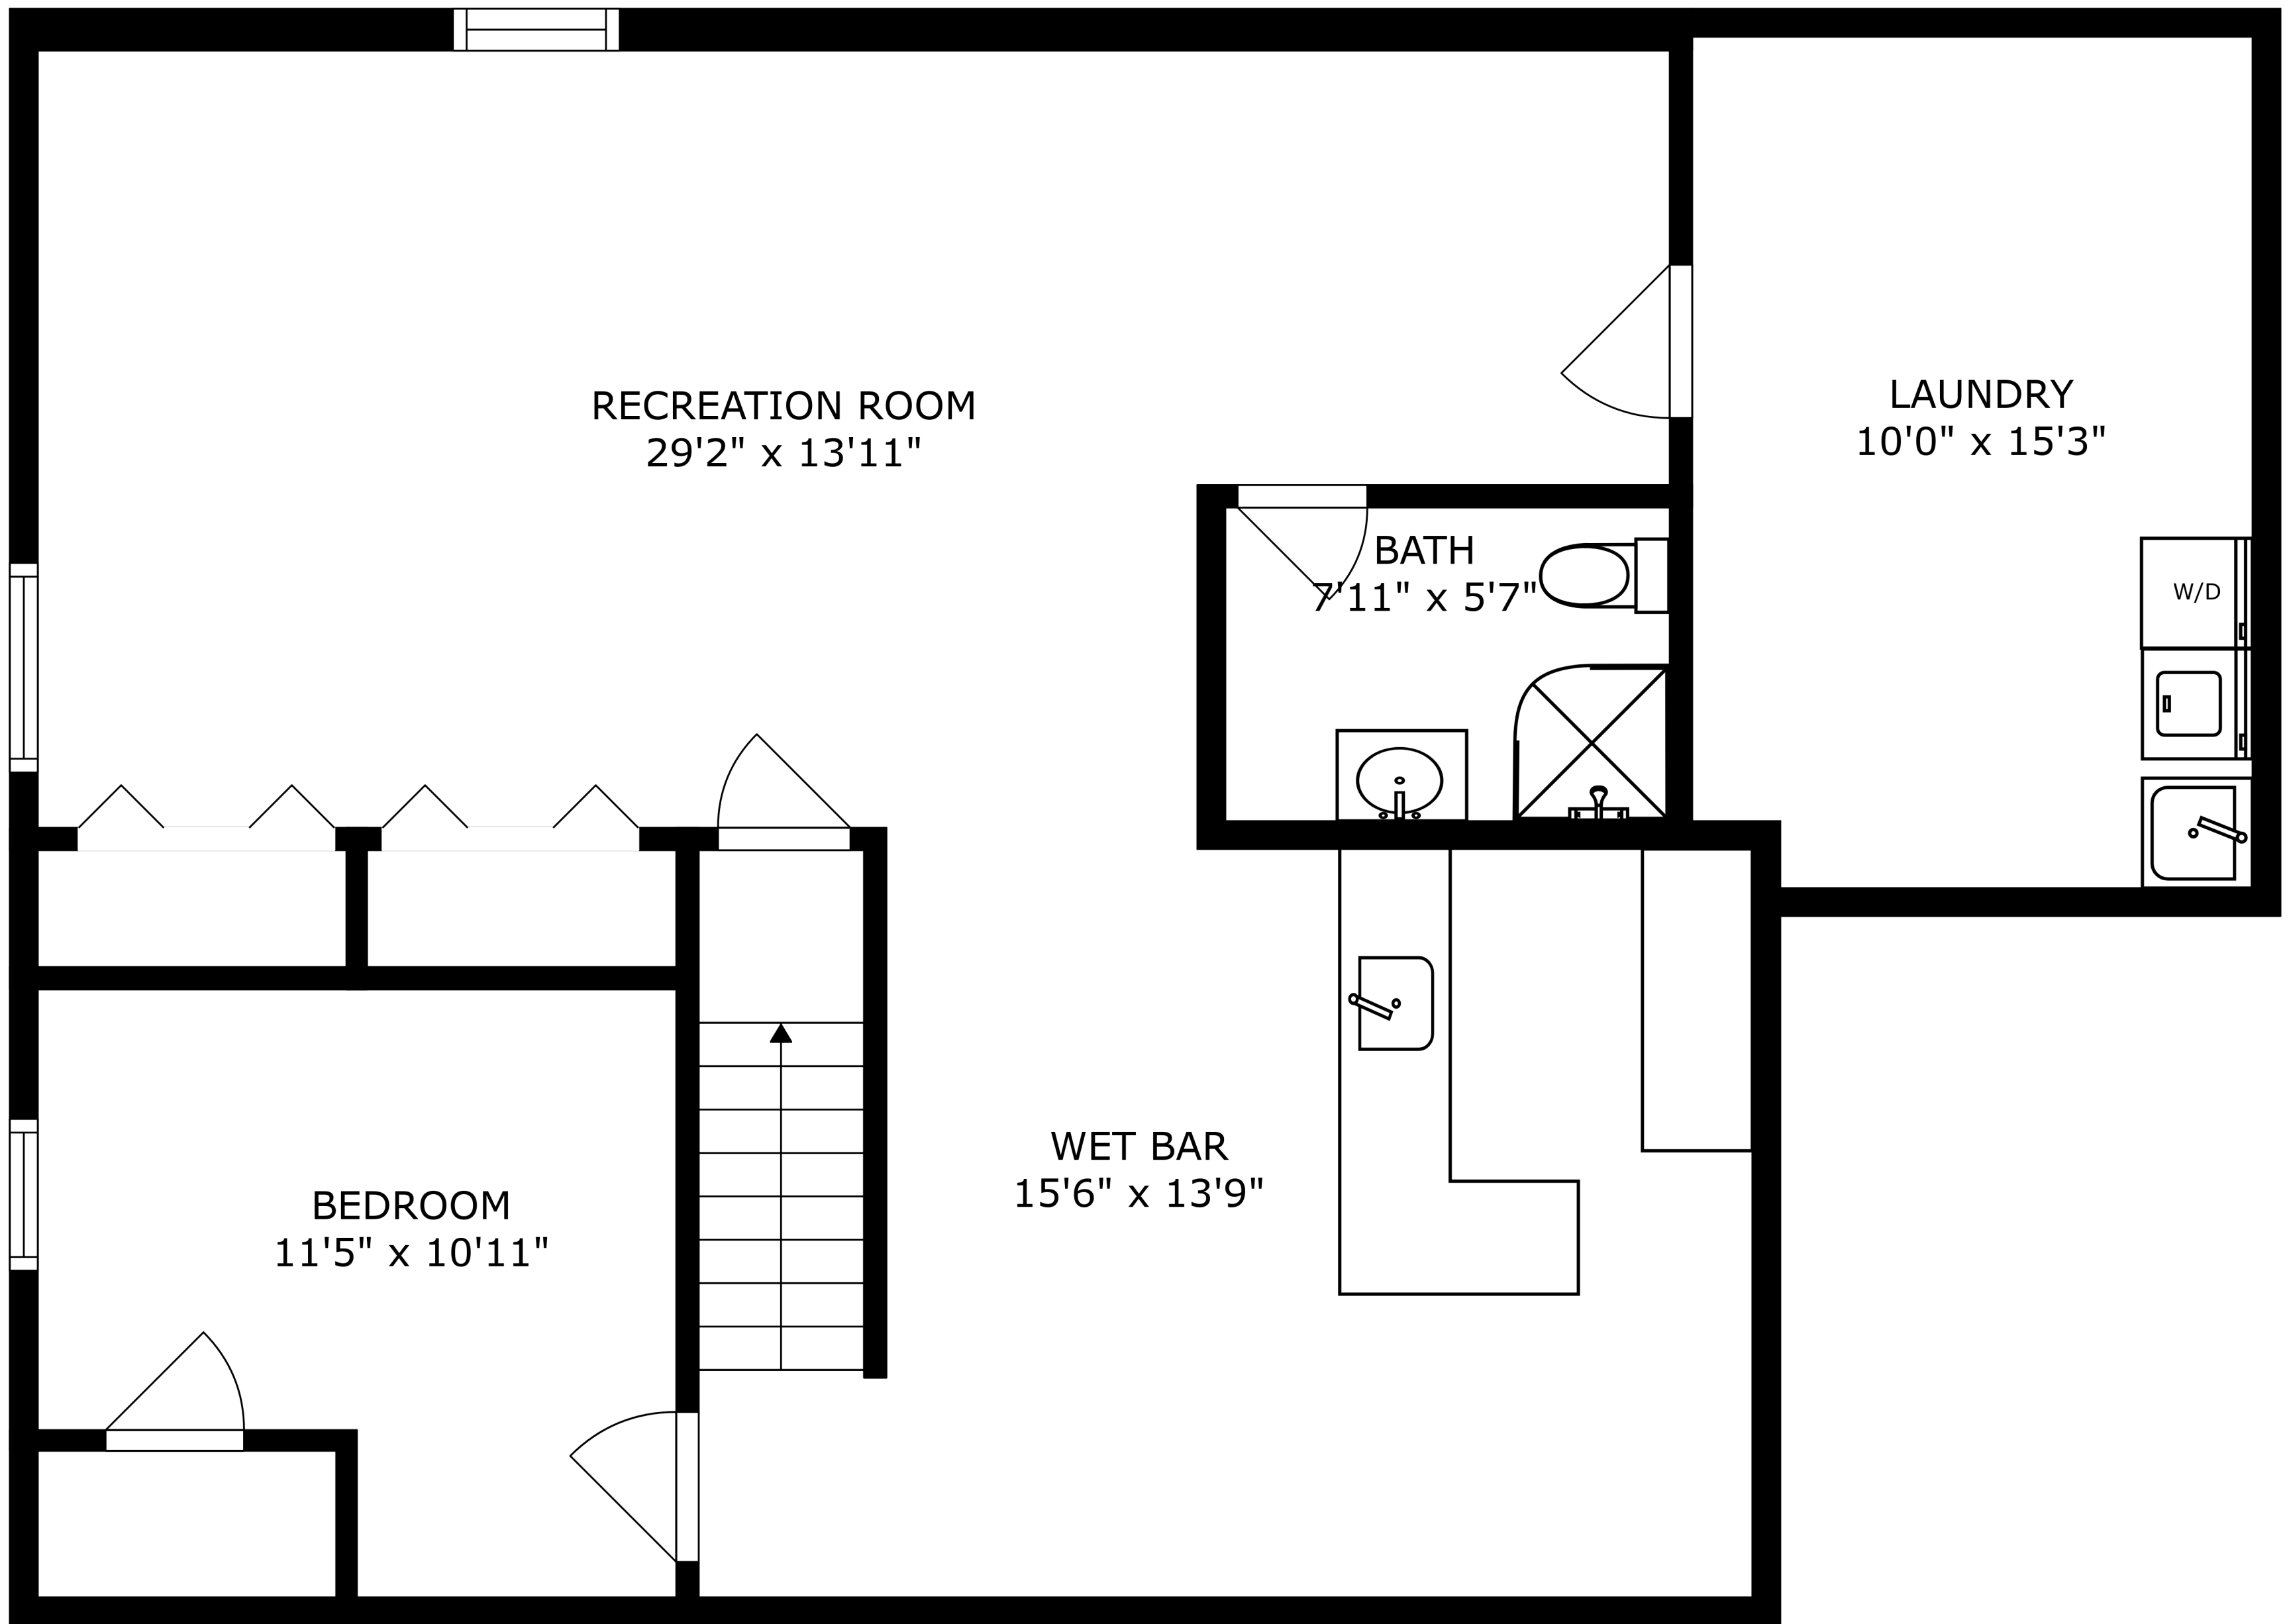

FLOOR 3

FLOOR 1

FLOOR 2

SIZES AND DIMENSIONS ARE APPROXIMATE, ACTUAL MAY VARY.

SIZES AND DIMENSIONS ARE APPROXIMATE, ACTUAL MAY VARY.

RECREATION ROOM  
29'2" x 13'11"

LAUNDRY  
10'0" x 15'3"

BATH  
7'11" x 5'7"

WET BAR  
15'6" x 13'9"

BEDROOM  
11'5" x 10'11"