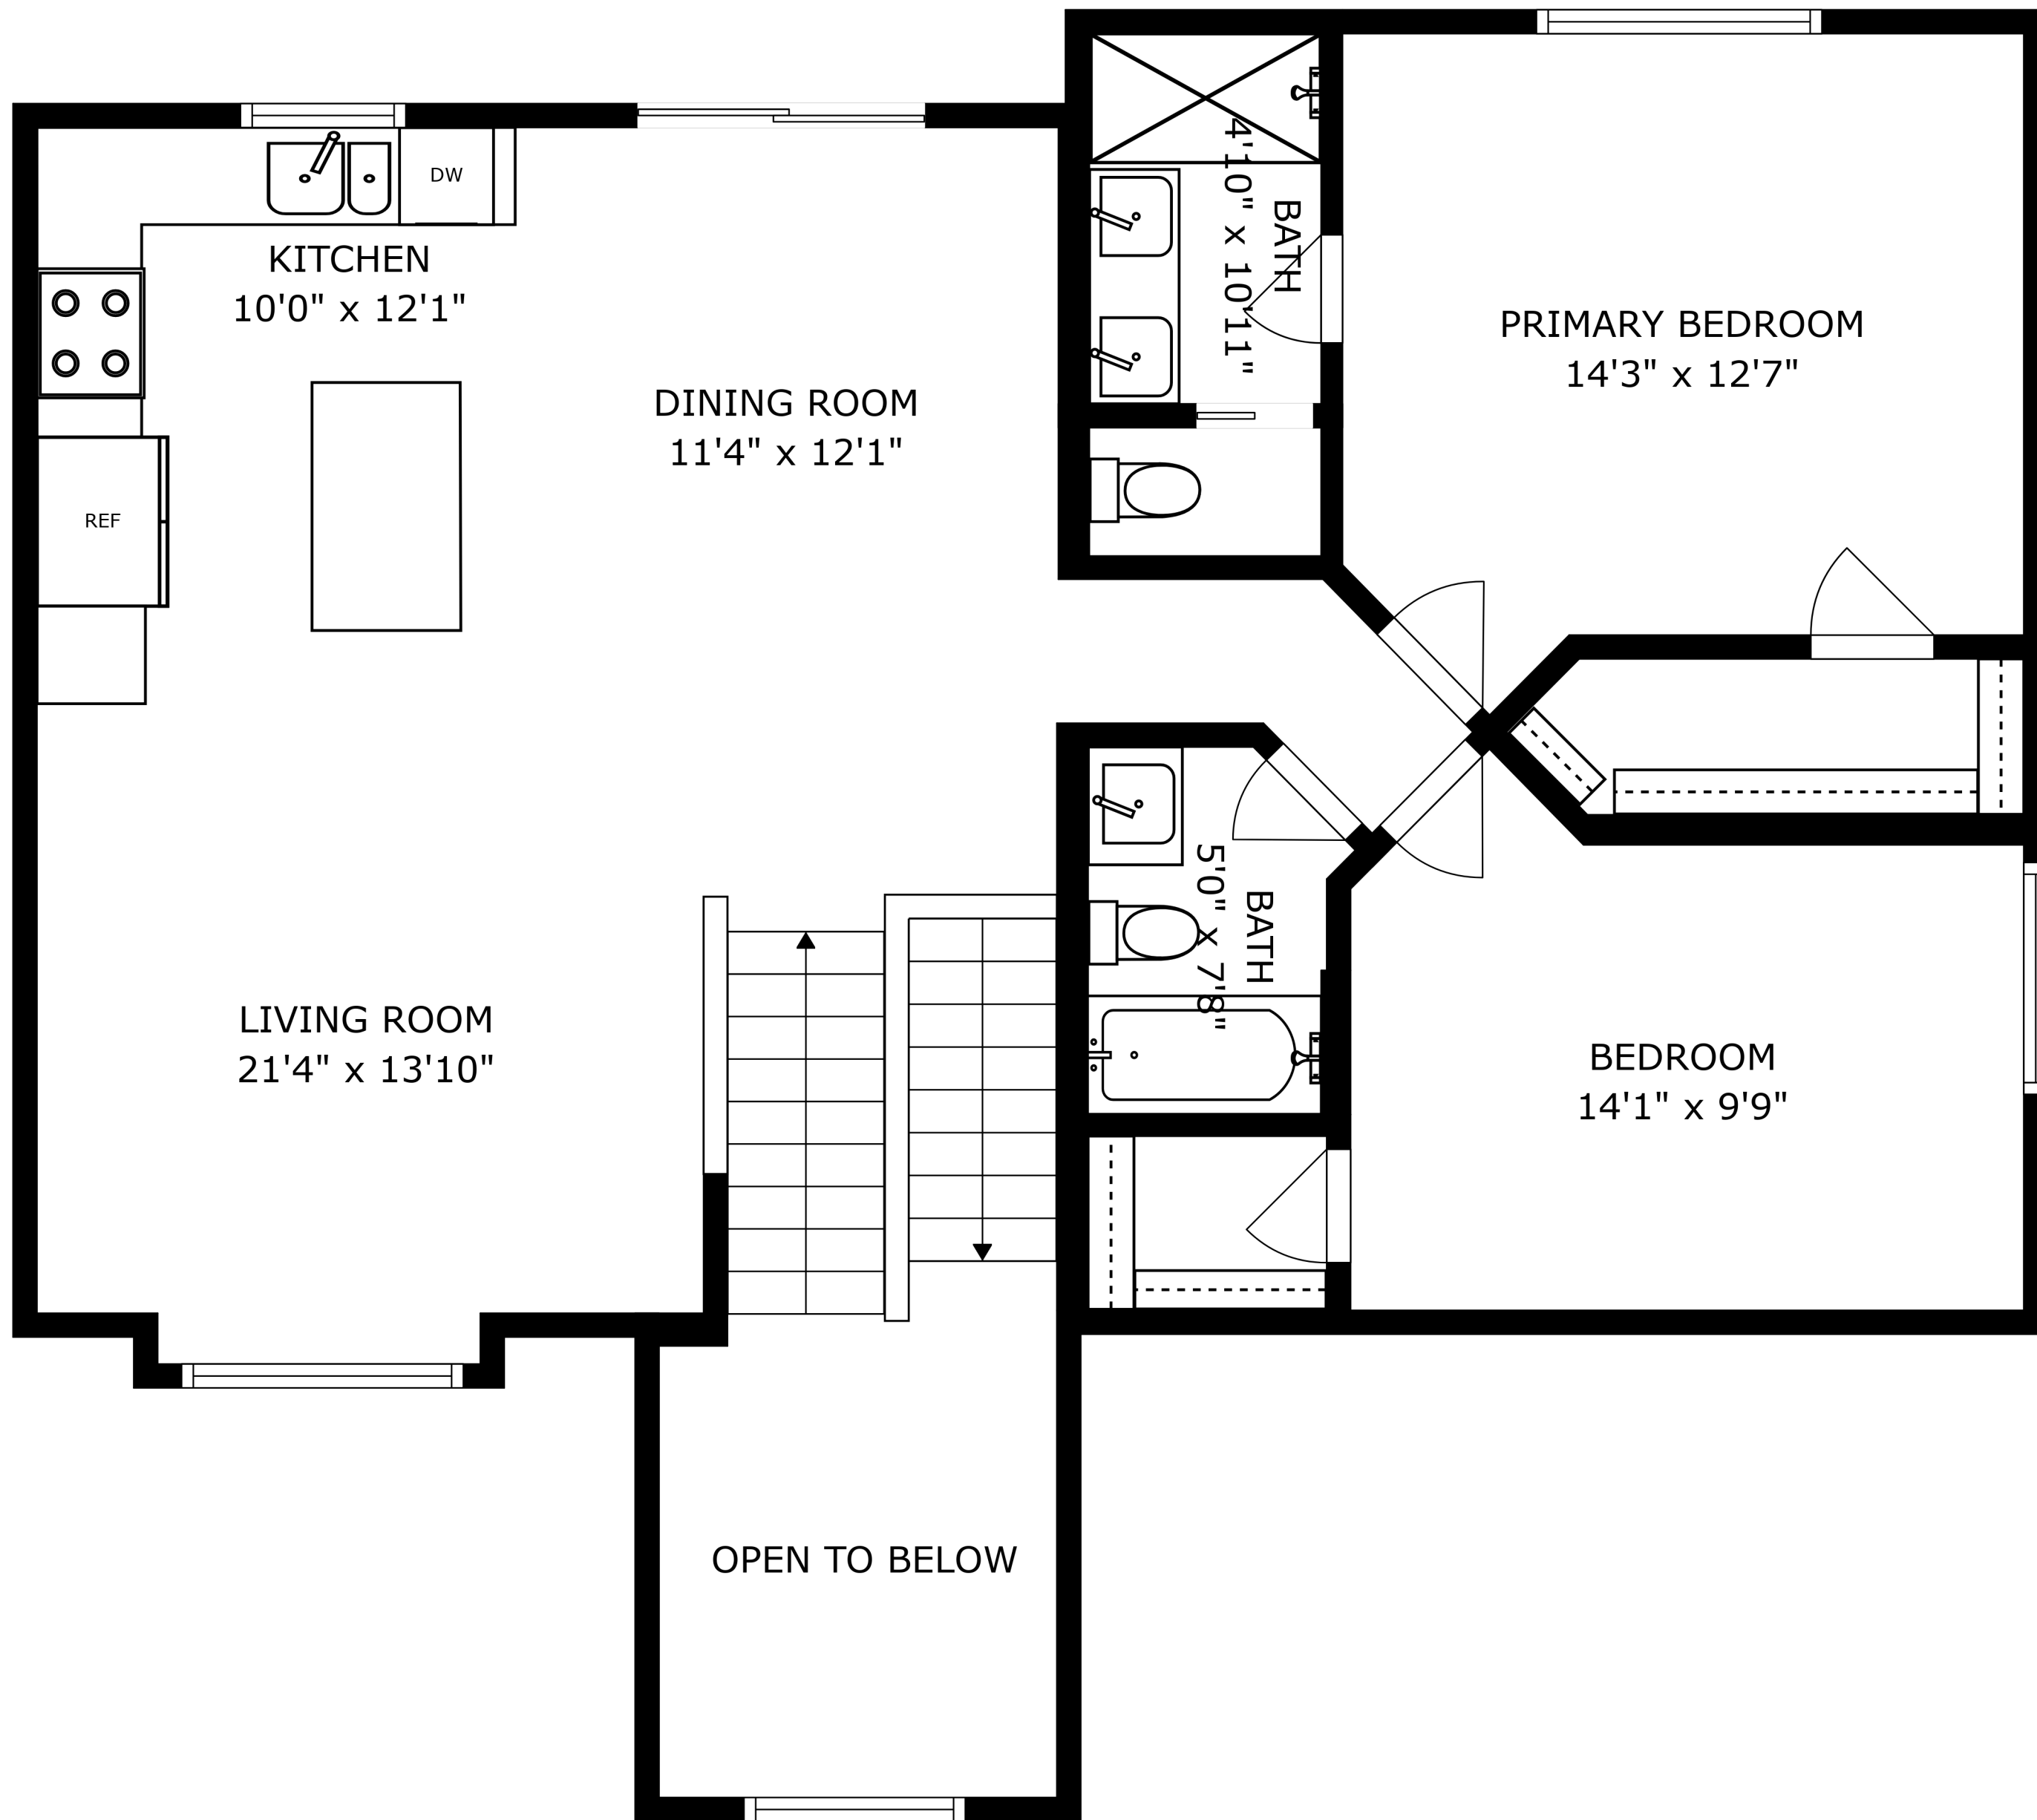

SIZES AND DIMENSIONS ARE APPROXIMATE, ACTUAL MAY VARY.

SIZES AND DIMENSIONS ARE APPROXIMATE, ACTUAL MAY VARY.

SIZES AND DIMENSIONS ARE APPROXIMATE, ACTUAL MAY VARY.

BASEMENT  
41'11" x 24'10"

SIZES AND DIMENSIONS ARE APPROXIMATE, ACTUAL MAY VARY.