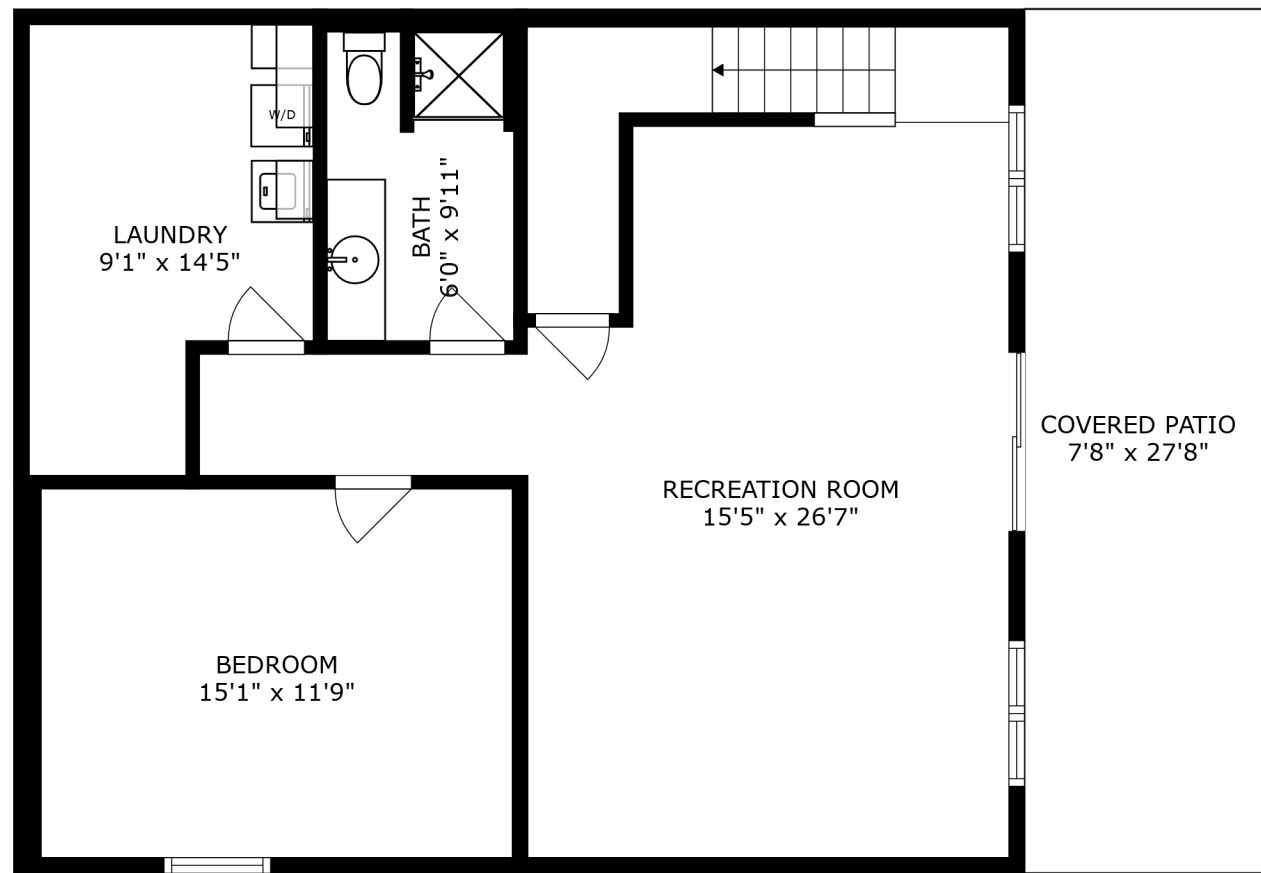

FLOOR 3

FLOOR 1

FLOOR 2

PRIMARY BEDROOM  
14'10" x 13'5"

BATH  
8'5" x 9'7"

SITTING ROOM  
13'10" x 13'7"

BEDROOM  
14'11" x 13'4"

OPEN TO BELOW

SIZES AND DIMENSIONS ARE APPROXIMATE, ACTUAL MAY VARY.

LAUNDRY  
9'1" x 14'5"

BATH  
6'0" x 9'11"

BEDROOM  
15'1" x 11'9"

RECREATION ROOM  
15'5" x 26'7"

COVERED PATIO  
7'8" x 27'8"