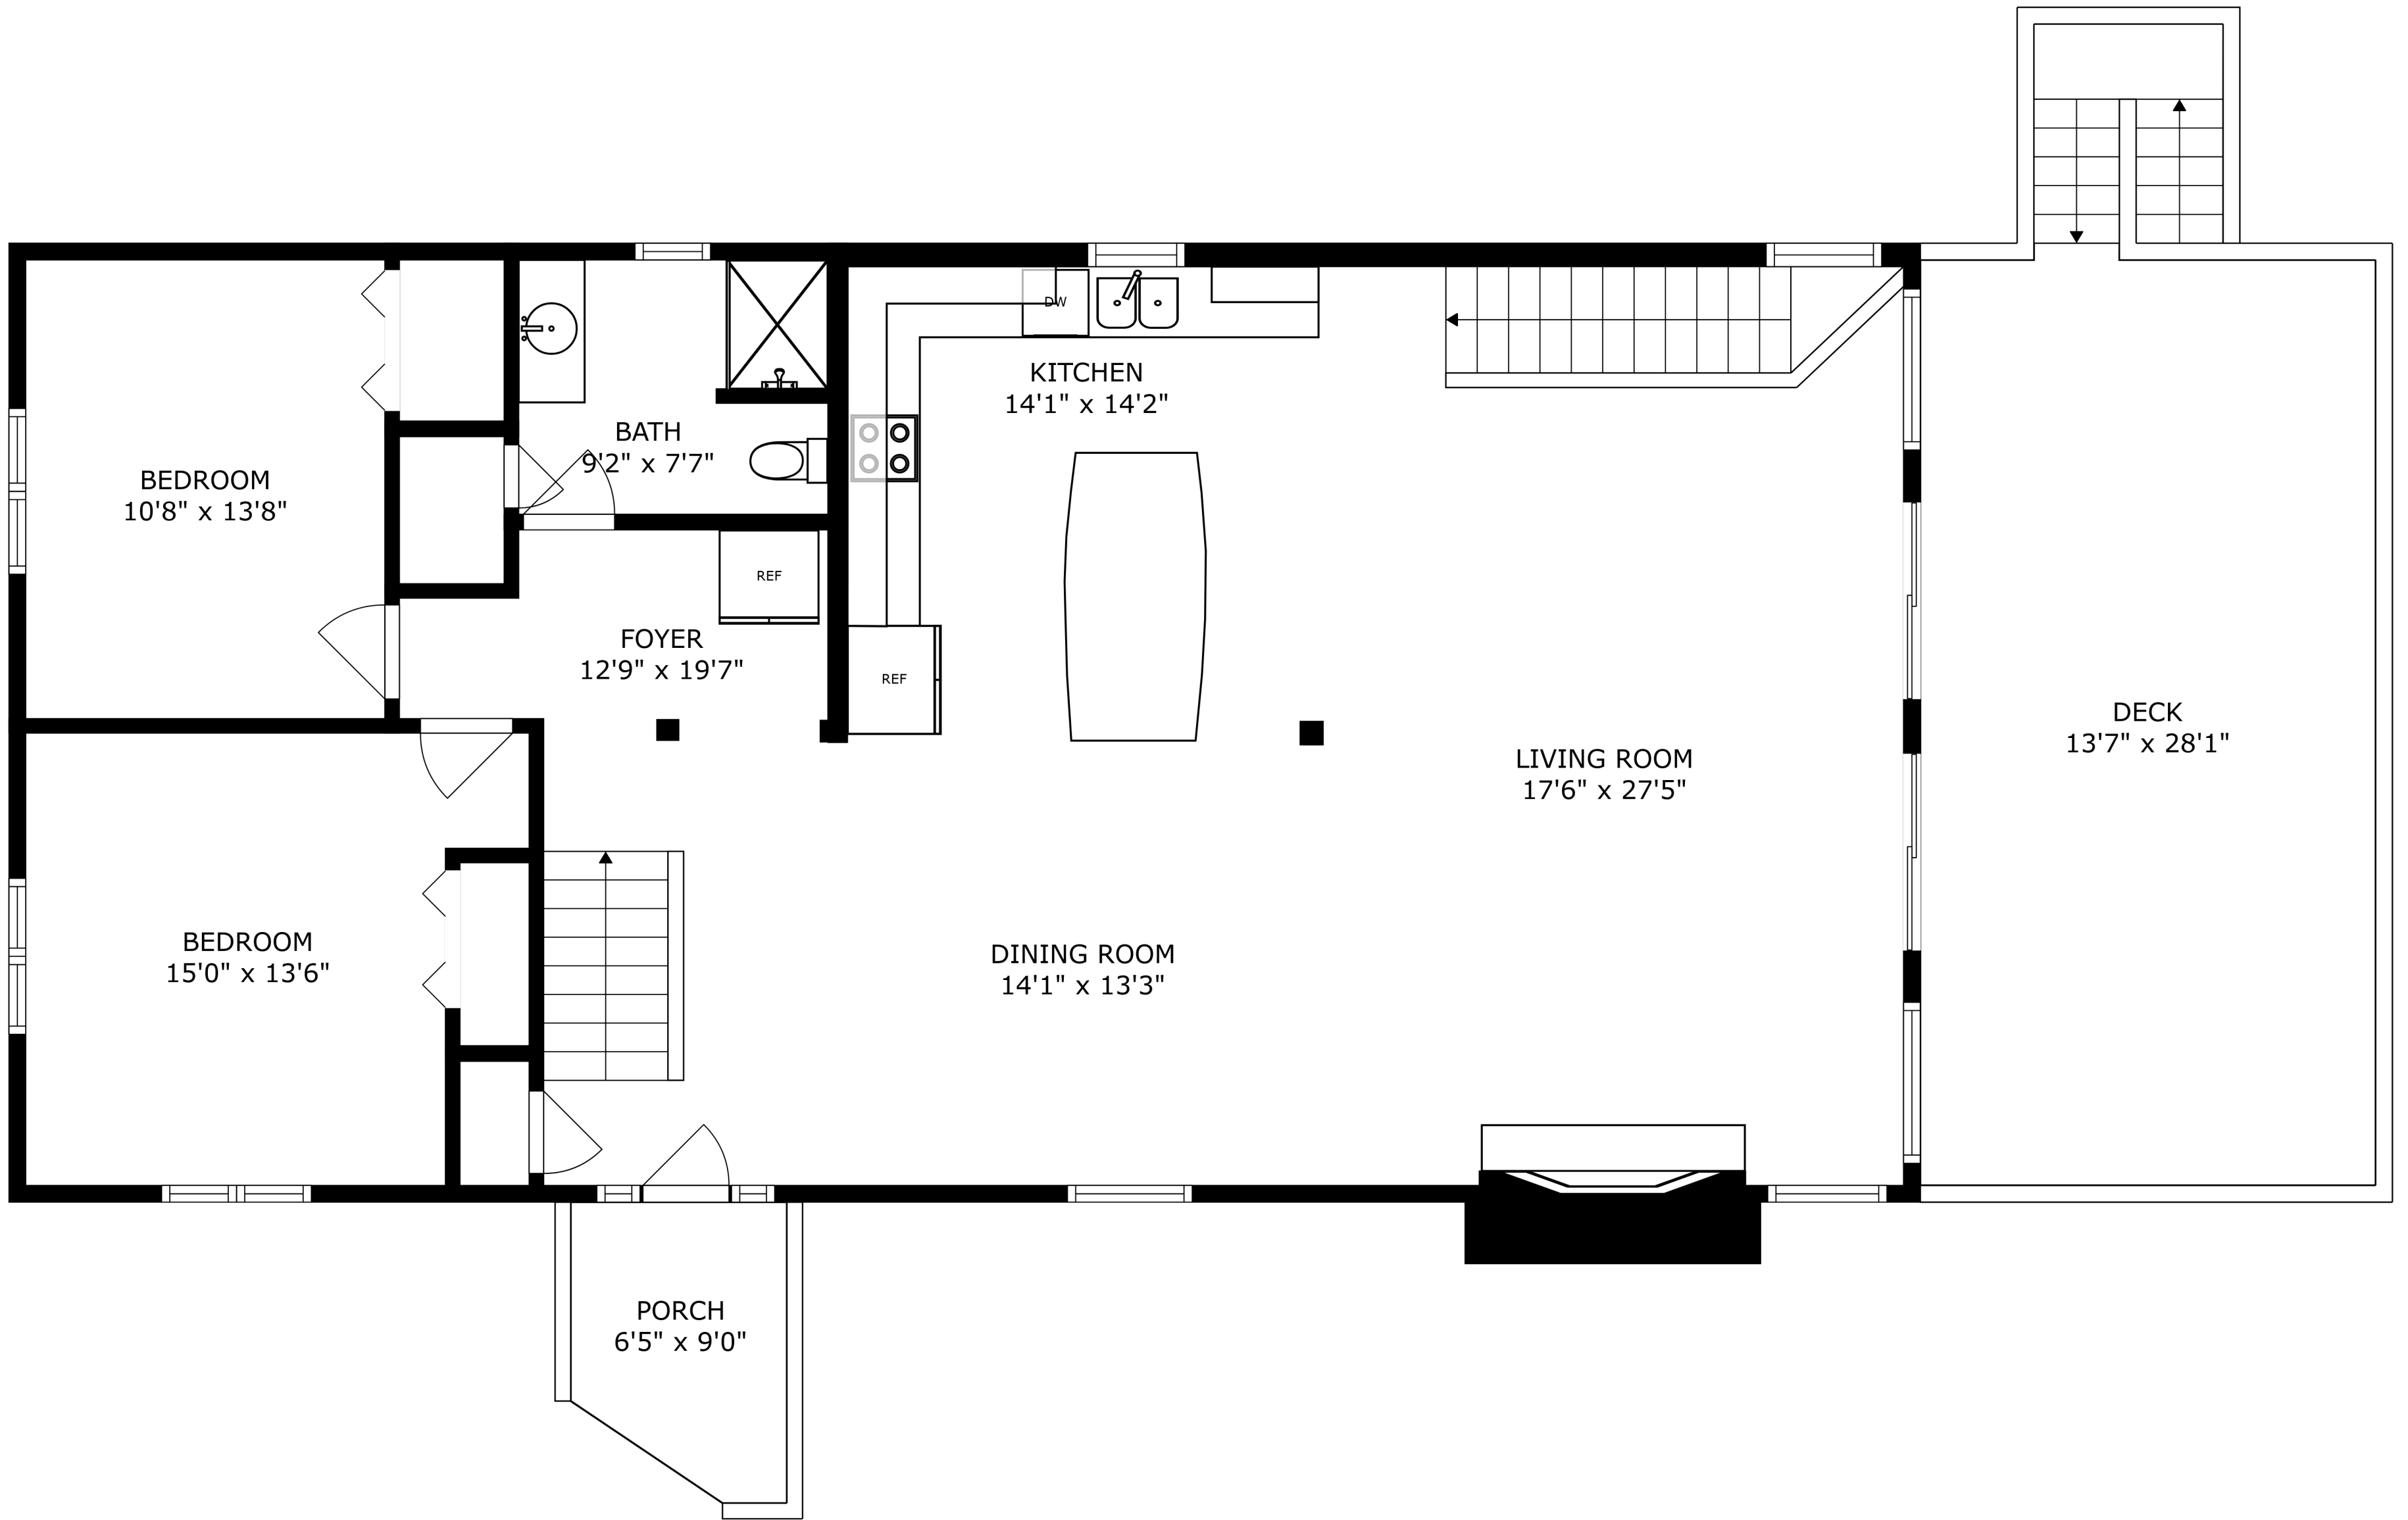

FLOOR 3

FLOOR 1

FLOOR 2

PRIMARY BEDROOM  
14'10" x 13'5"

BATH  
8'5" x 9'7"

SITTING ROOM  
13'10" x 13'7"

BEDROOM  
14'11" x 13'4"

OPEN TO BELOW

SIZES AND DIMENSIONS ARE APPROXIMATE, ACTUAL MAY VARY.

LAUNDRY  
9'1" x 14'5"

BATH  
6'0" x 9'11"

BEDROOM  
15'1" x 11'9"

RECREATION ROOM  
15'5" x 26'7"

COVERED PATIO  
7'8" x 27'8"