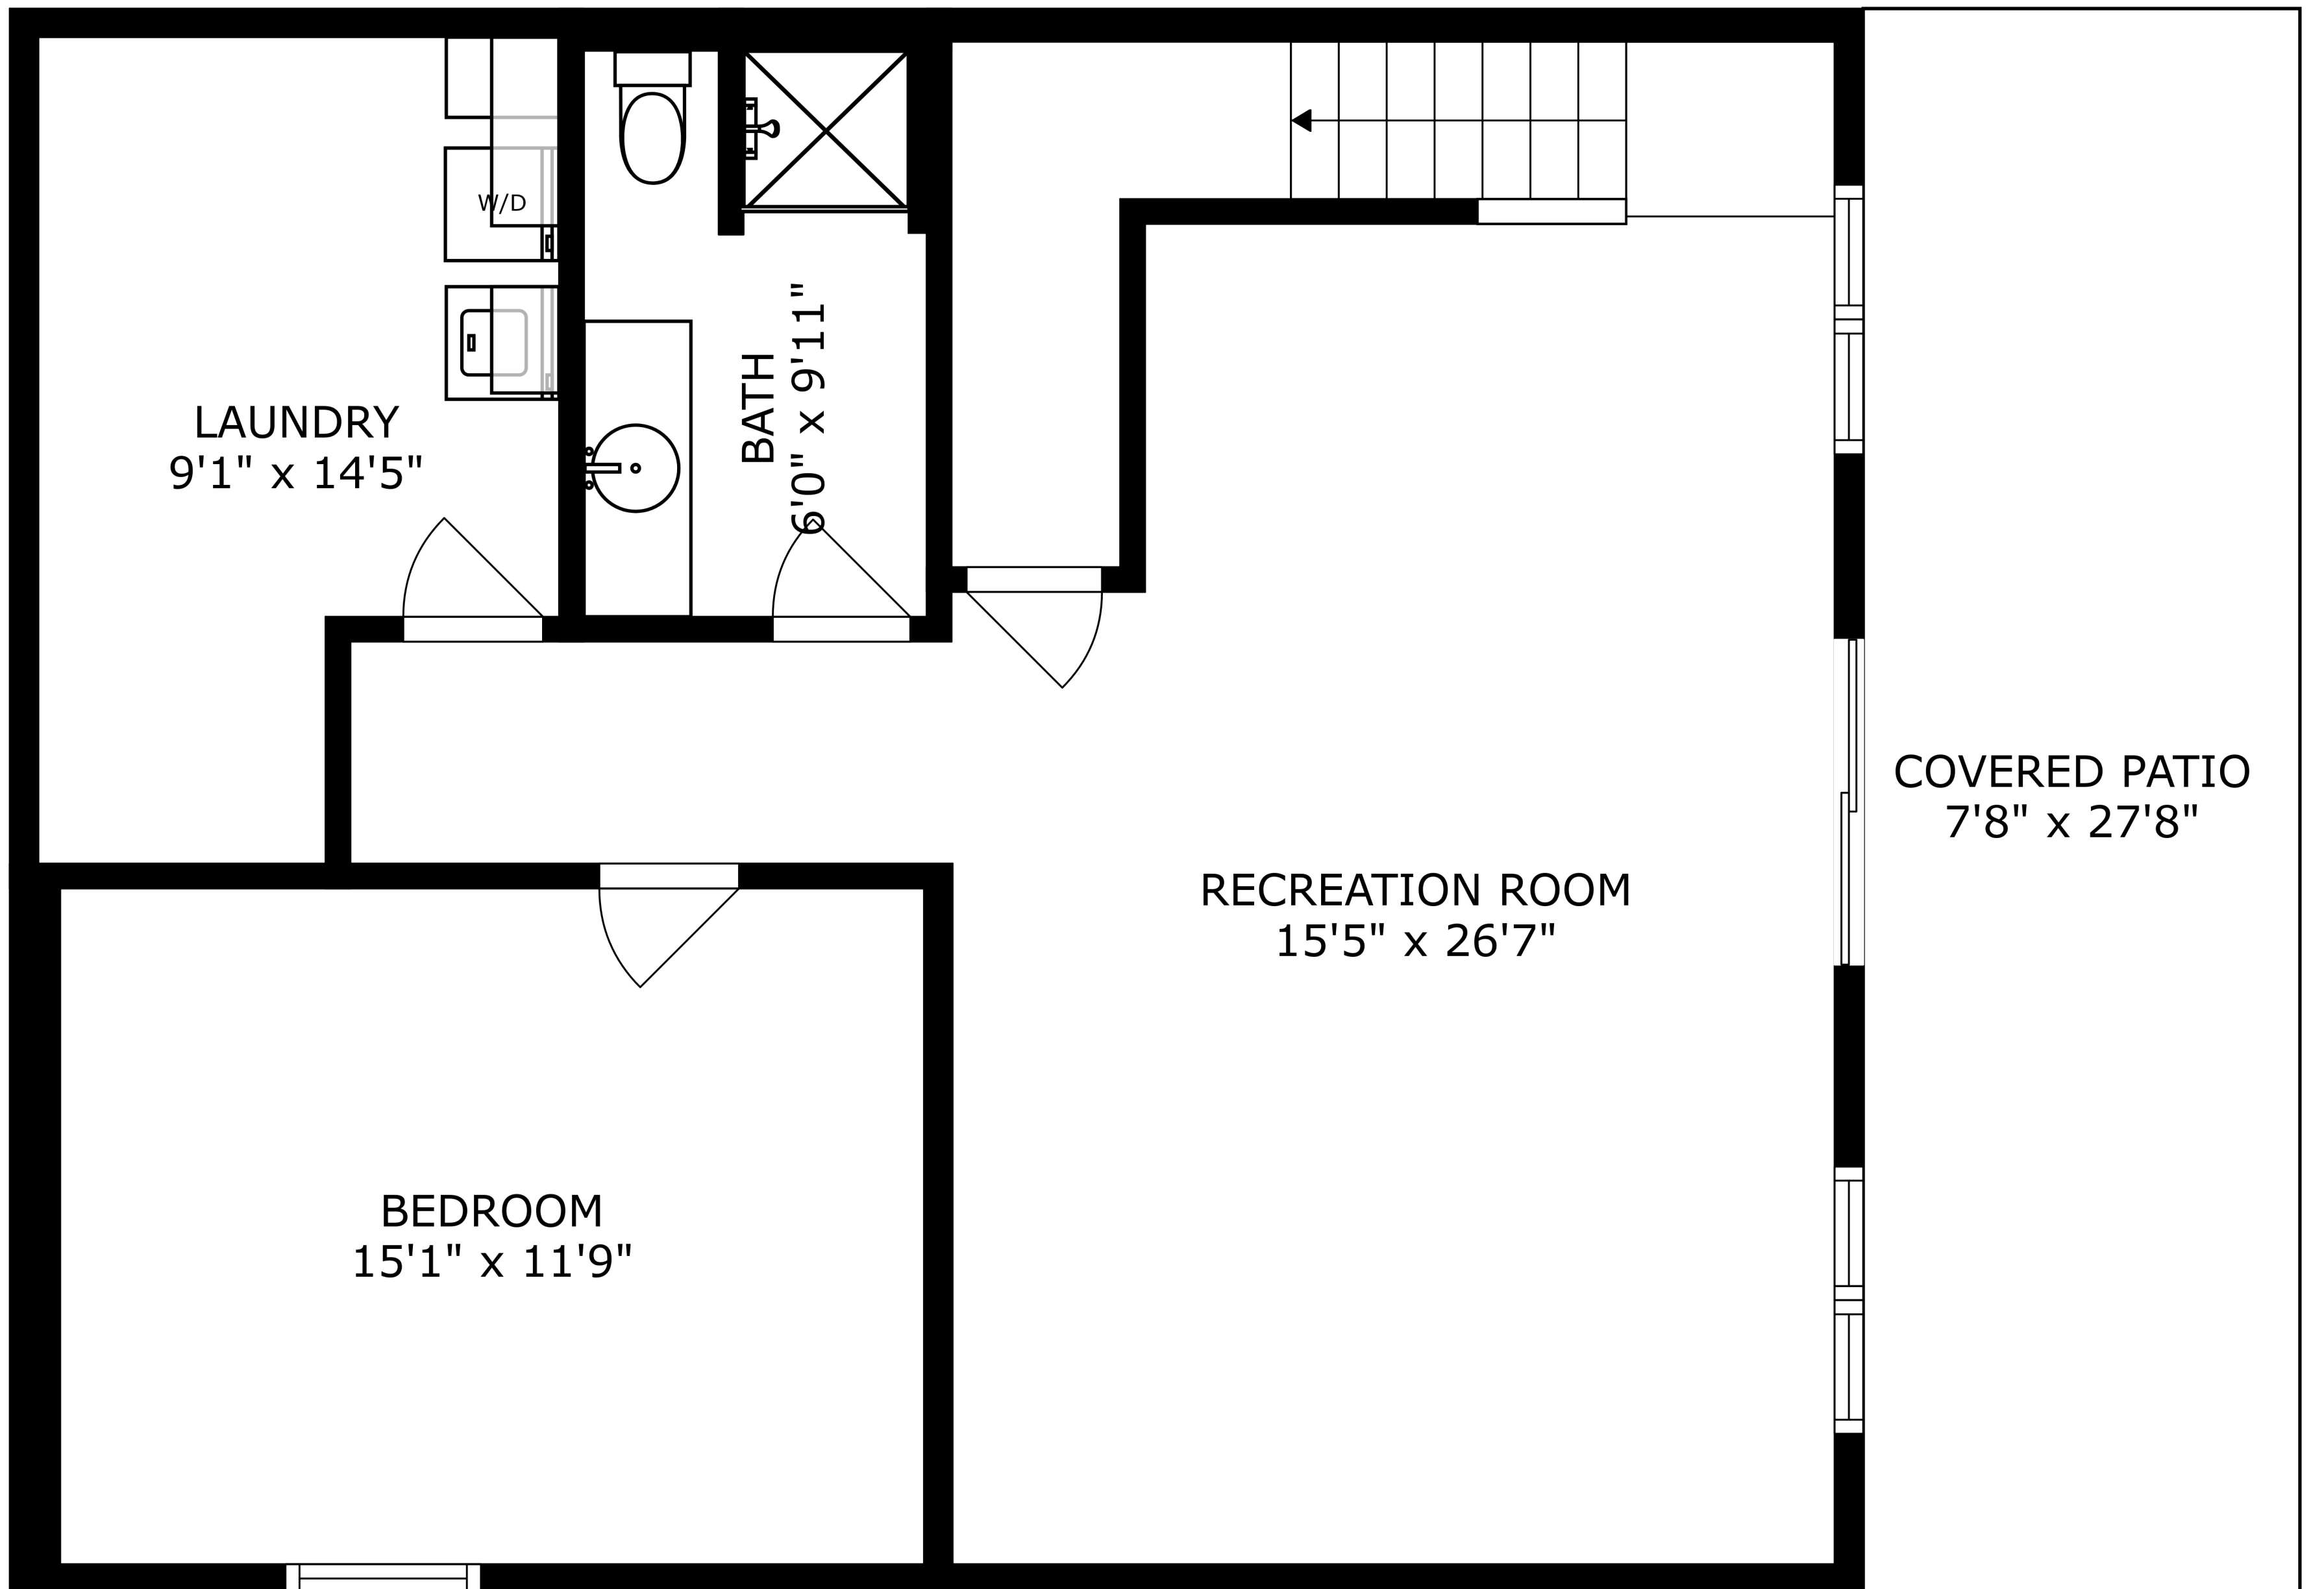

FLOOR 3

FLOOR 1

FLOOR 2

PRIMARY BEDROOM  
14'10" x 13'5"

BATH  
8'5" x 9'7"

SITTING ROOM  
13'10" x 13'7"

BEDROOM  
14'11" x 13'4"

OPEN TO BELOW

SIZES AND DIMENSIONS ARE APPROXIMATE, ACTUAL MAY VARY.

LAUNDRY  
9'1" x 14'5"

BATH  
6'0" x 9'11"

BEDROOM  
15'1" x 11'9"

RECREATION ROOM  
15'5" x 26'7"

COVERED PATIO  
7'8" x 27'8"