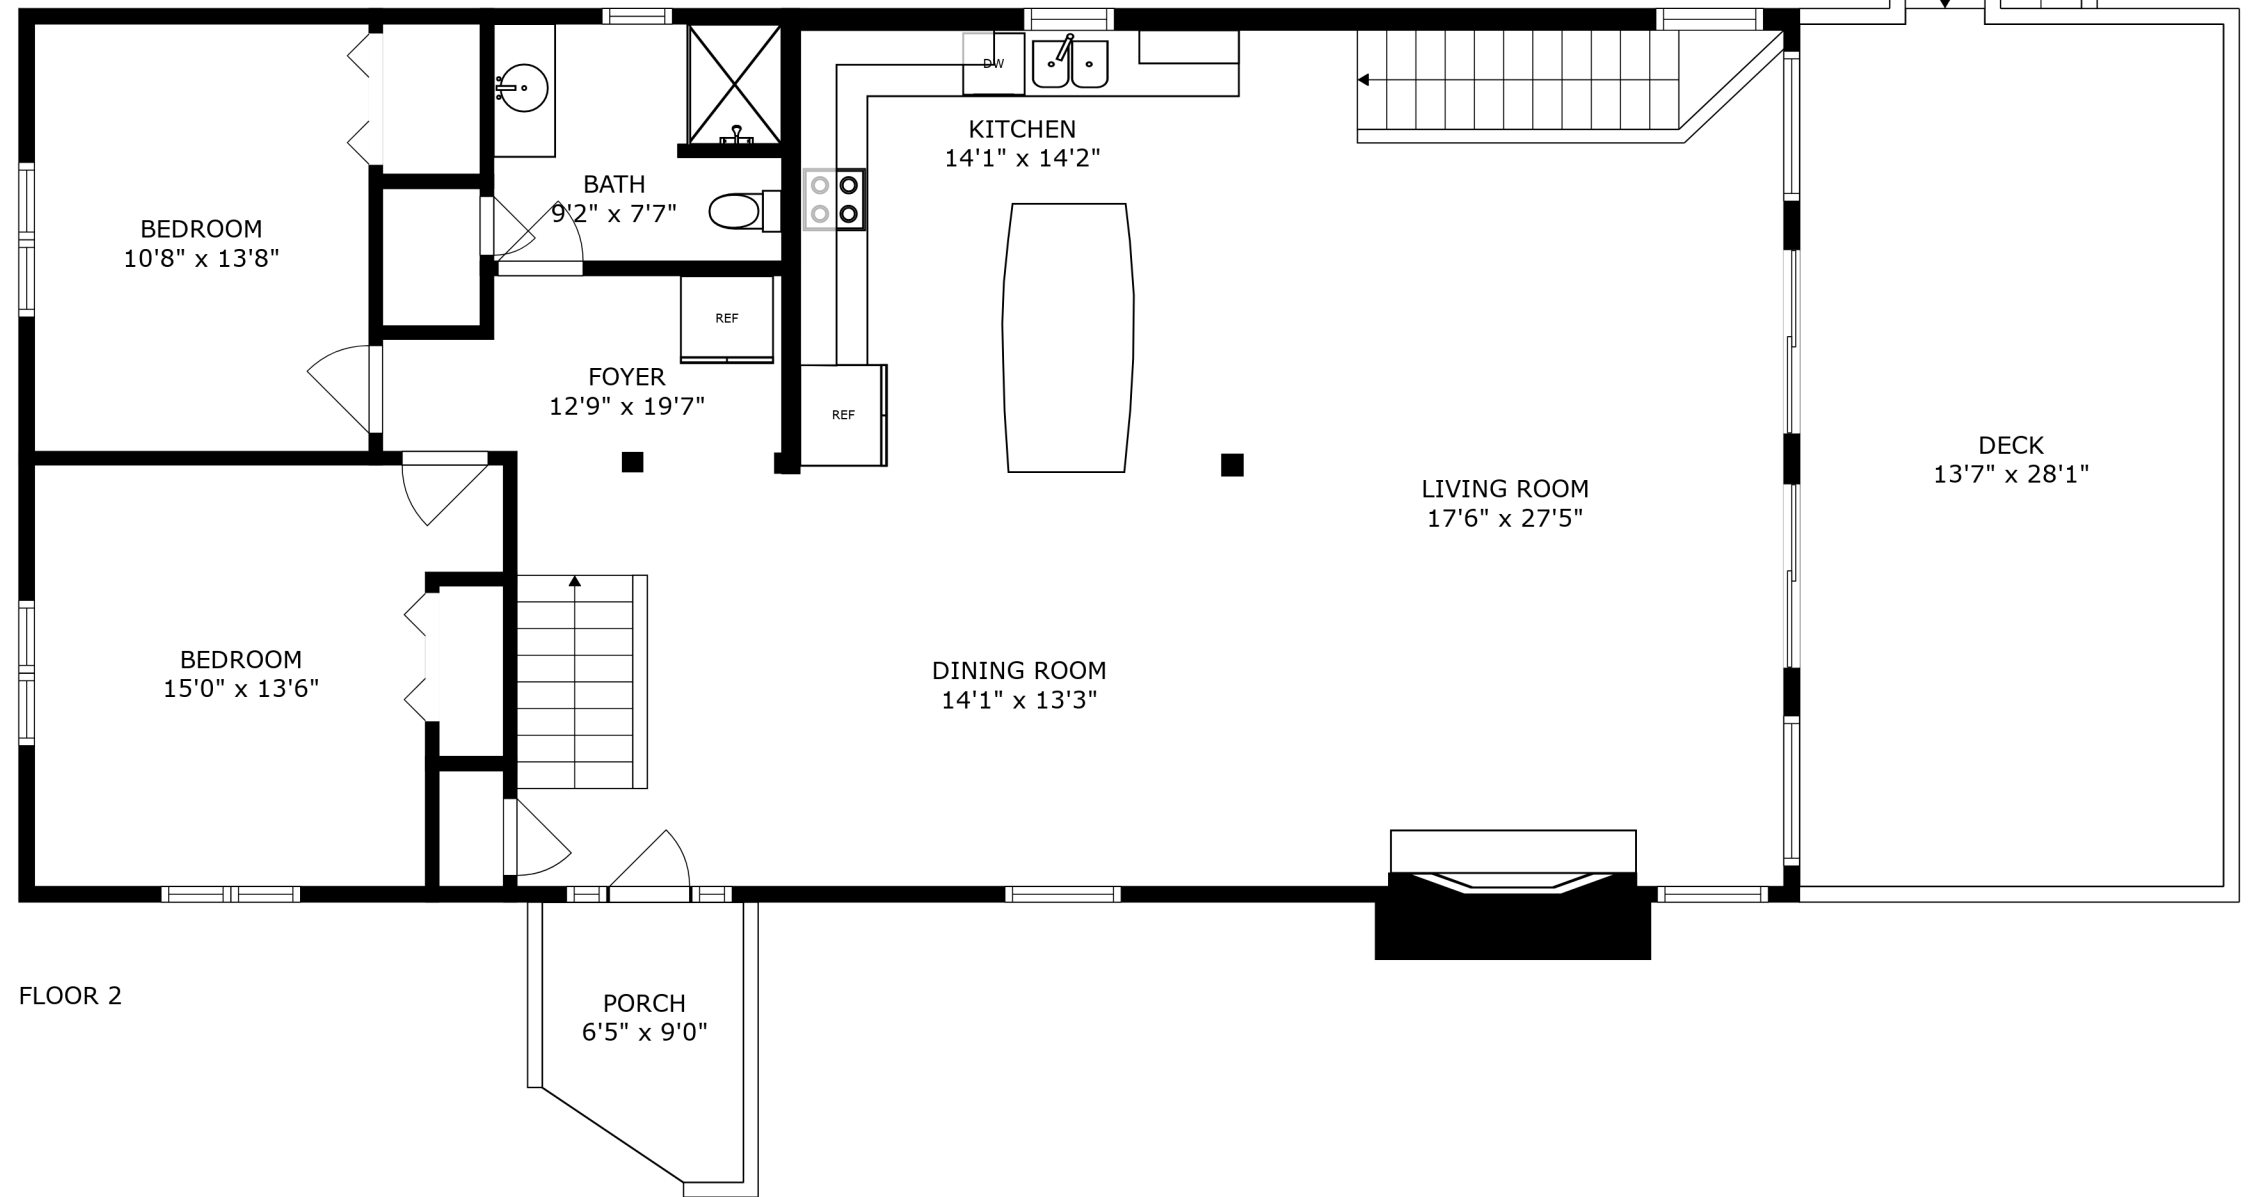

FLOOR 3

FLOOR 1

FLOOR 2

PRIMARY BEDROOM  
14'10" x 13'5"

BATH  
8'5" x 9'7"

SITTING ROOM  
13'10" x 13'7"

BEDROOM  
14'11" x 13'4"

OPEN TO BELOW

SIZES AND DIMENSIONS ARE APPROXIMATE, ACTUAL MAY VARY.

LAUNDRY  
9'1" x 14'5"

BATH  
6'0" x 9'11"

BEDROOM  
15'1" x 11'9"

RECREATION ROOM  
15'5" x 26'7"

COVERED PATIO  
7'8" x 27'8"