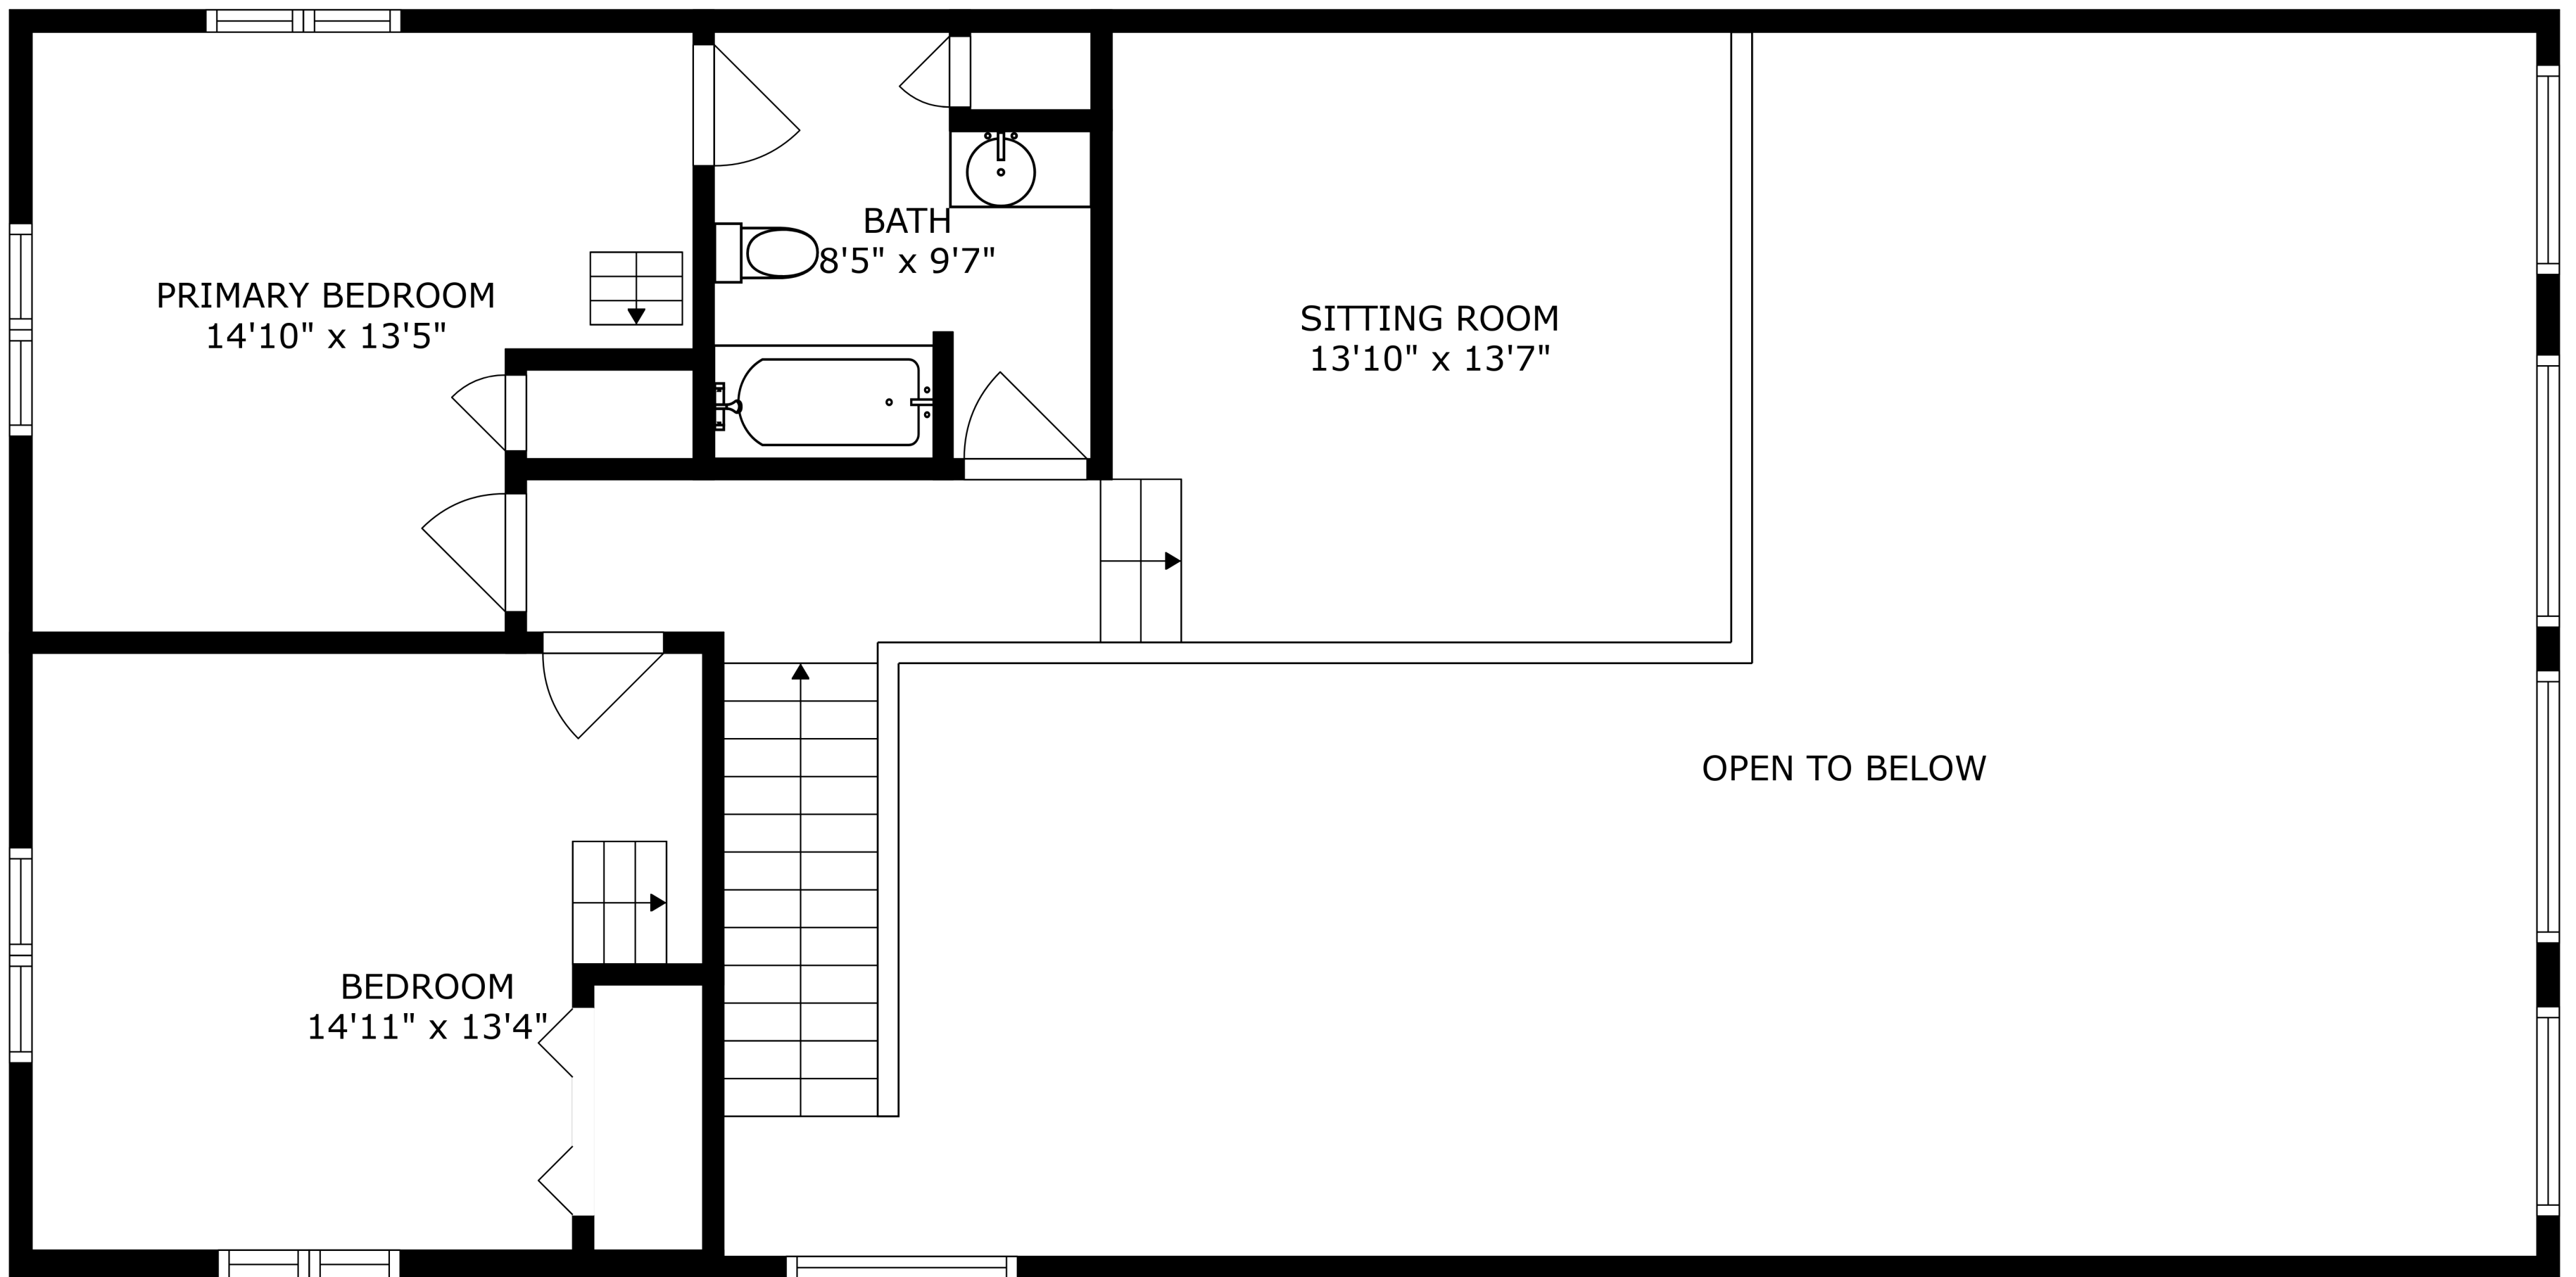

FLOOR 3

FLOOR 1

FLOOR 2

PRIMARY BEDROOM  
14'10" x 13'5"

BATH  
8'5" x 9'7"

SITTING ROOM  
13'10" x 13'7"

BEDROOM  
14'11" x 13'4"

OPEN TO BELOW

SIZES AND DIMENSIONS ARE APPROXIMATE, ACTUAL MAY VARY.

LAUNDRY  
9'1" x 14'5"

BATH  
6'0" x 9'11"

BEDROOM  
15'1" x 11'9"

RECREATION ROOM  
15'5" x 26'7"

COVERED PATIO  
7'8" x 27'8"