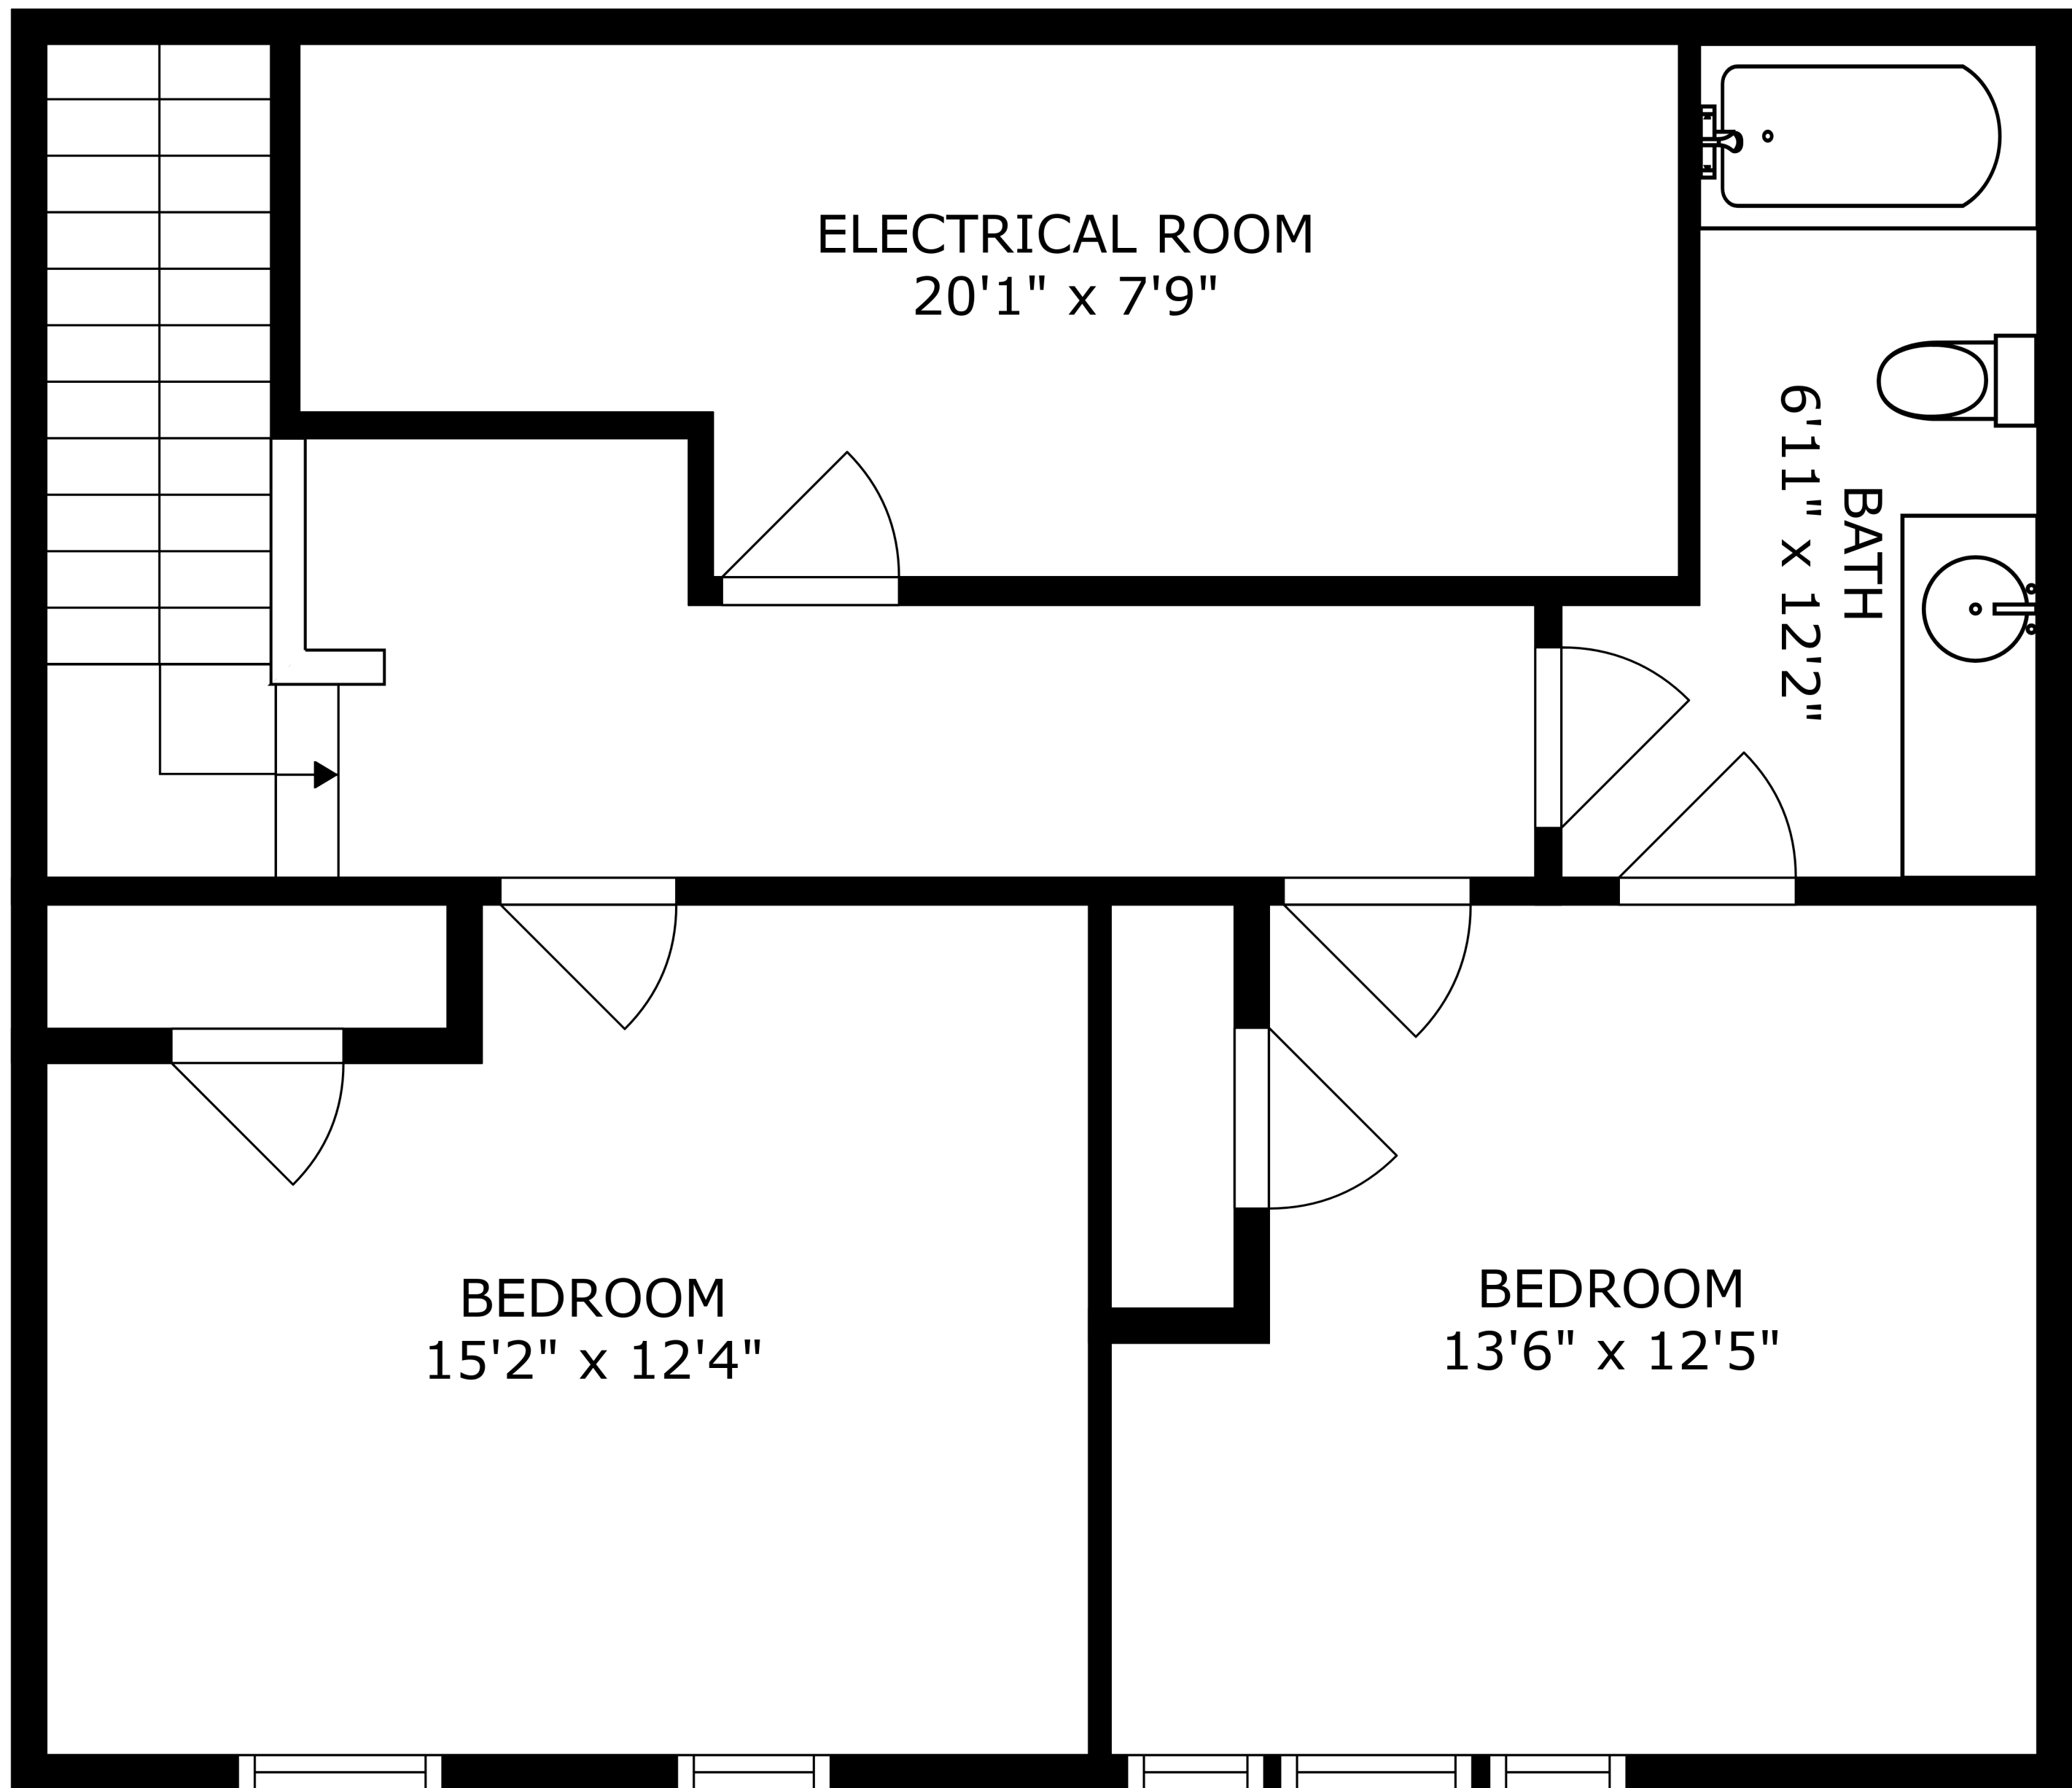

FLOOR 1

FLOOR 2

SIZES AND DIMENSIONS ARE APPROXIMATE, ACTUAL MAY VARY.

ELECTRICAL ROOM  
20'1" x 7'9"

BATH  
6'11" x 12'2"

BEDROOM  
15'2" x 12'4"

BEDROOM  
13'6" x 12'5"

SIZES AND DIMENSIONS ARE APPROXIMATE, ACTUAL MAY VARY.