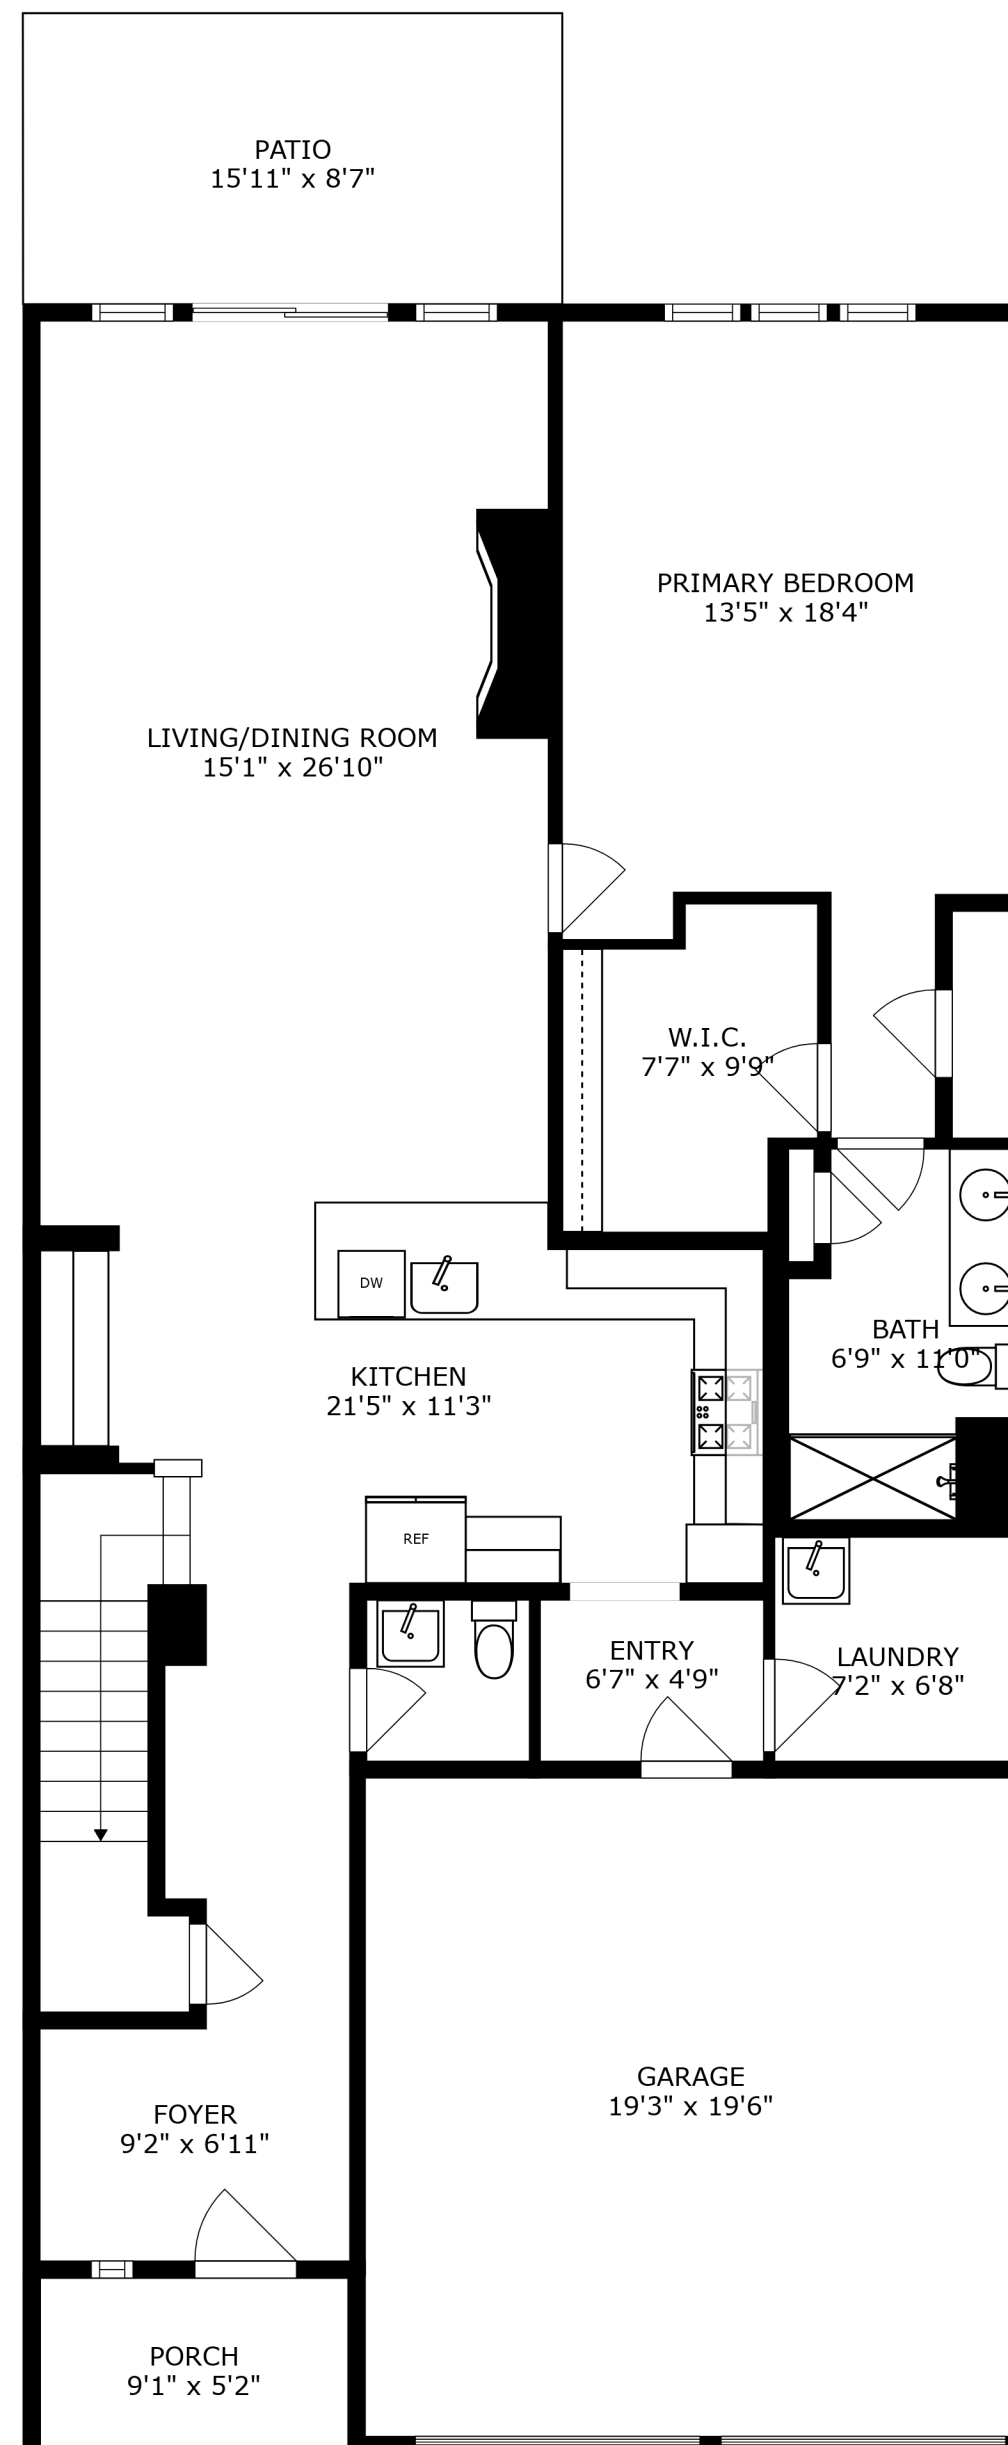

FLOOR 1

FLOOR 2

SIZES AND DIMENSIONS ARE APPROXIMATE, ACTUAL MAY VARY.

ELECTRICAL ROOM  
20'1" x 7'9"

BATH  
6'11" x 12'2"

BEDROOM  
15'2" x 12'4"

BEDROOM  
13'6" x 12'5"

SIZES AND DIMENSIONS ARE APPROXIMATE, ACTUAL MAY VARY.