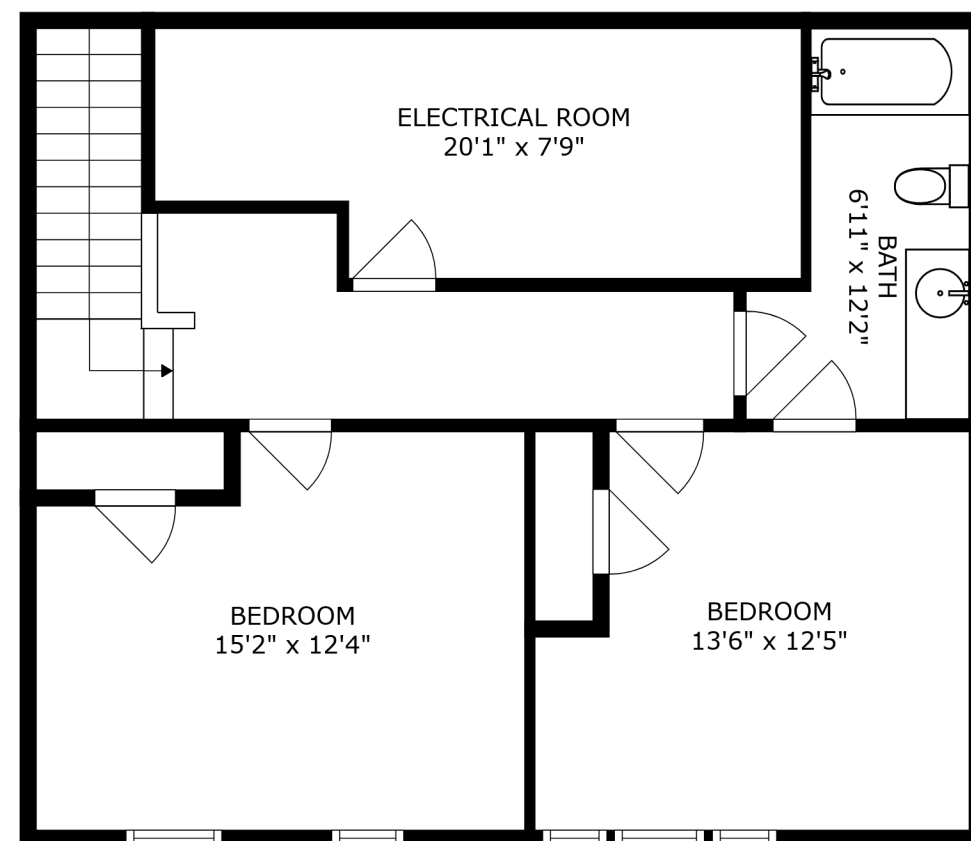

FLOOR 1

FLOOR 2

SIZES AND DIMENSIONS ARE APPROXIMATE, ACTUAL MAY VARY.

ELECTRICAL ROOM  
20'1" x 7'9"

BATH  
6'11" x 12'2"

BEDROOM  
15'2" x 12'4"

BEDROOM  
13'6" x 12'5"

SIZES AND DIMENSIONS ARE APPROXIMATE, ACTUAL MAY VARY.