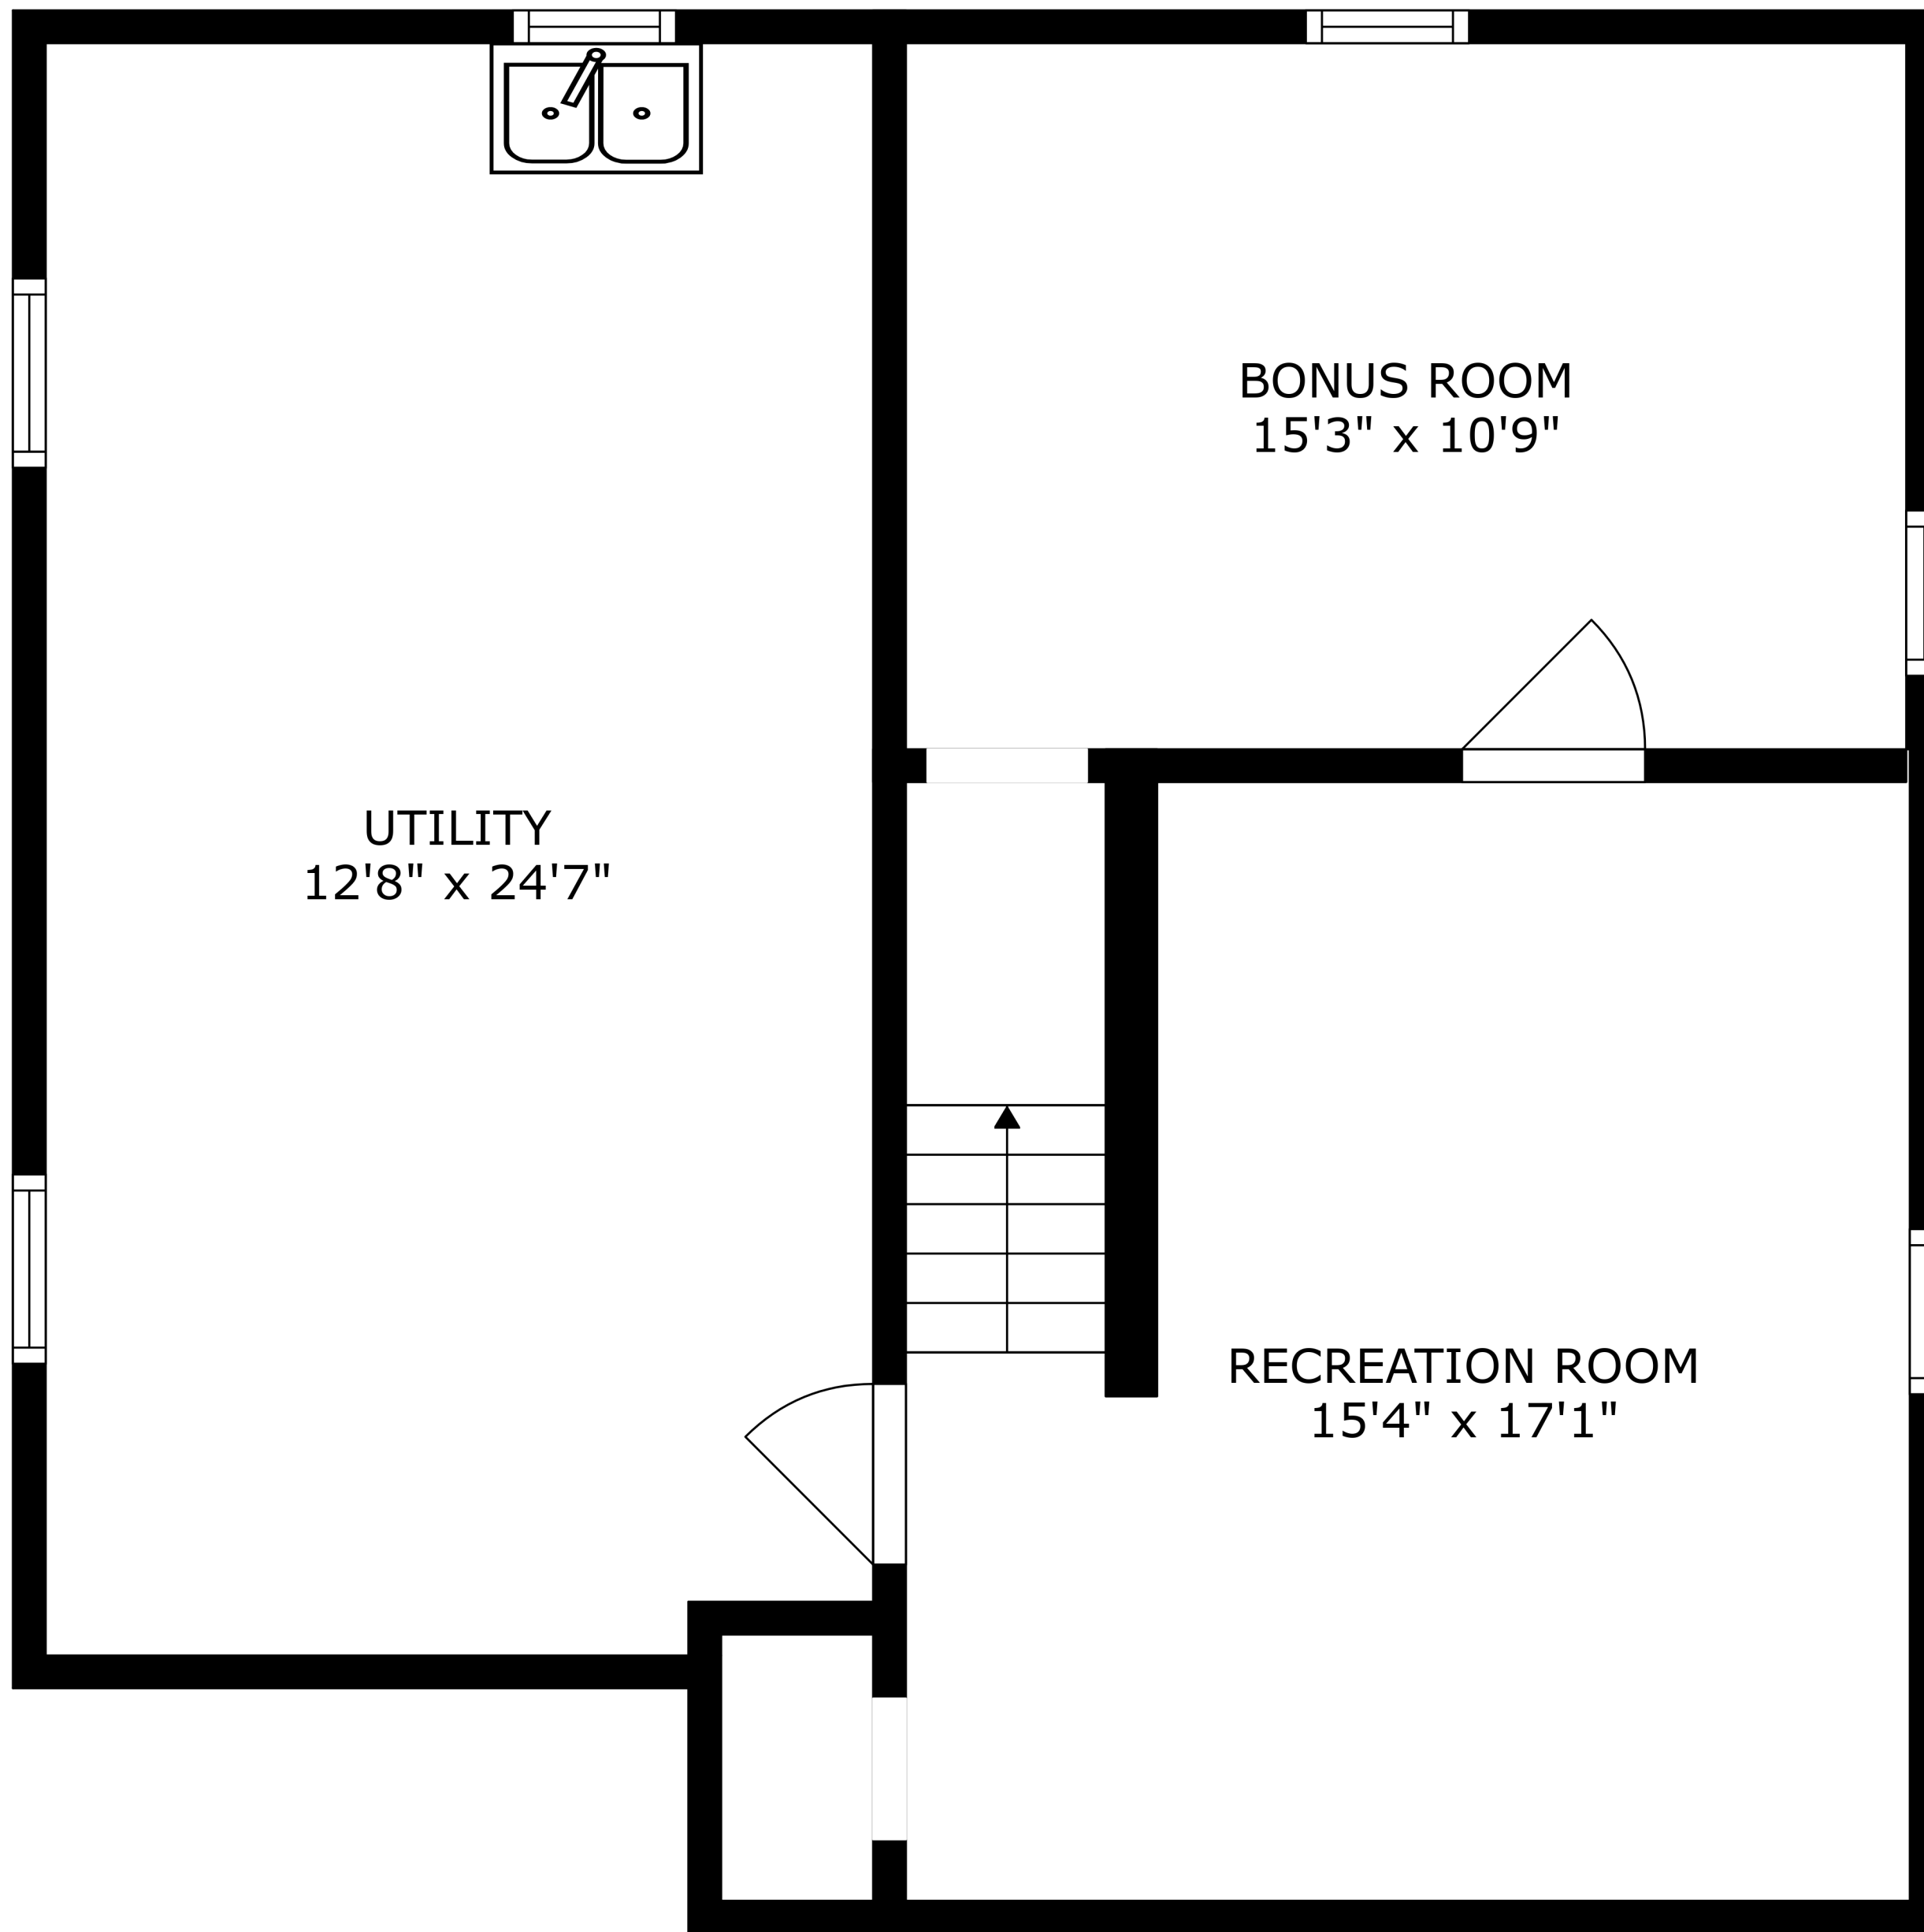

SIZES AND DIMENSIONS ARE APPROXIMATE, ACTUAL MAY VARY.

SIZES AND DIMENSIONS ARE APPROXIMATE, ACTUAL MAY VARY.

SIZES AND DIMENSIONS ARE APPROXIMATE, ACTUAL MAY VARY.

UTILITY  
12'8" x 24'7"

BONUS ROOM  
15'3" x 10'9"

RECREATION ROOM  
15'4" x 17'1"