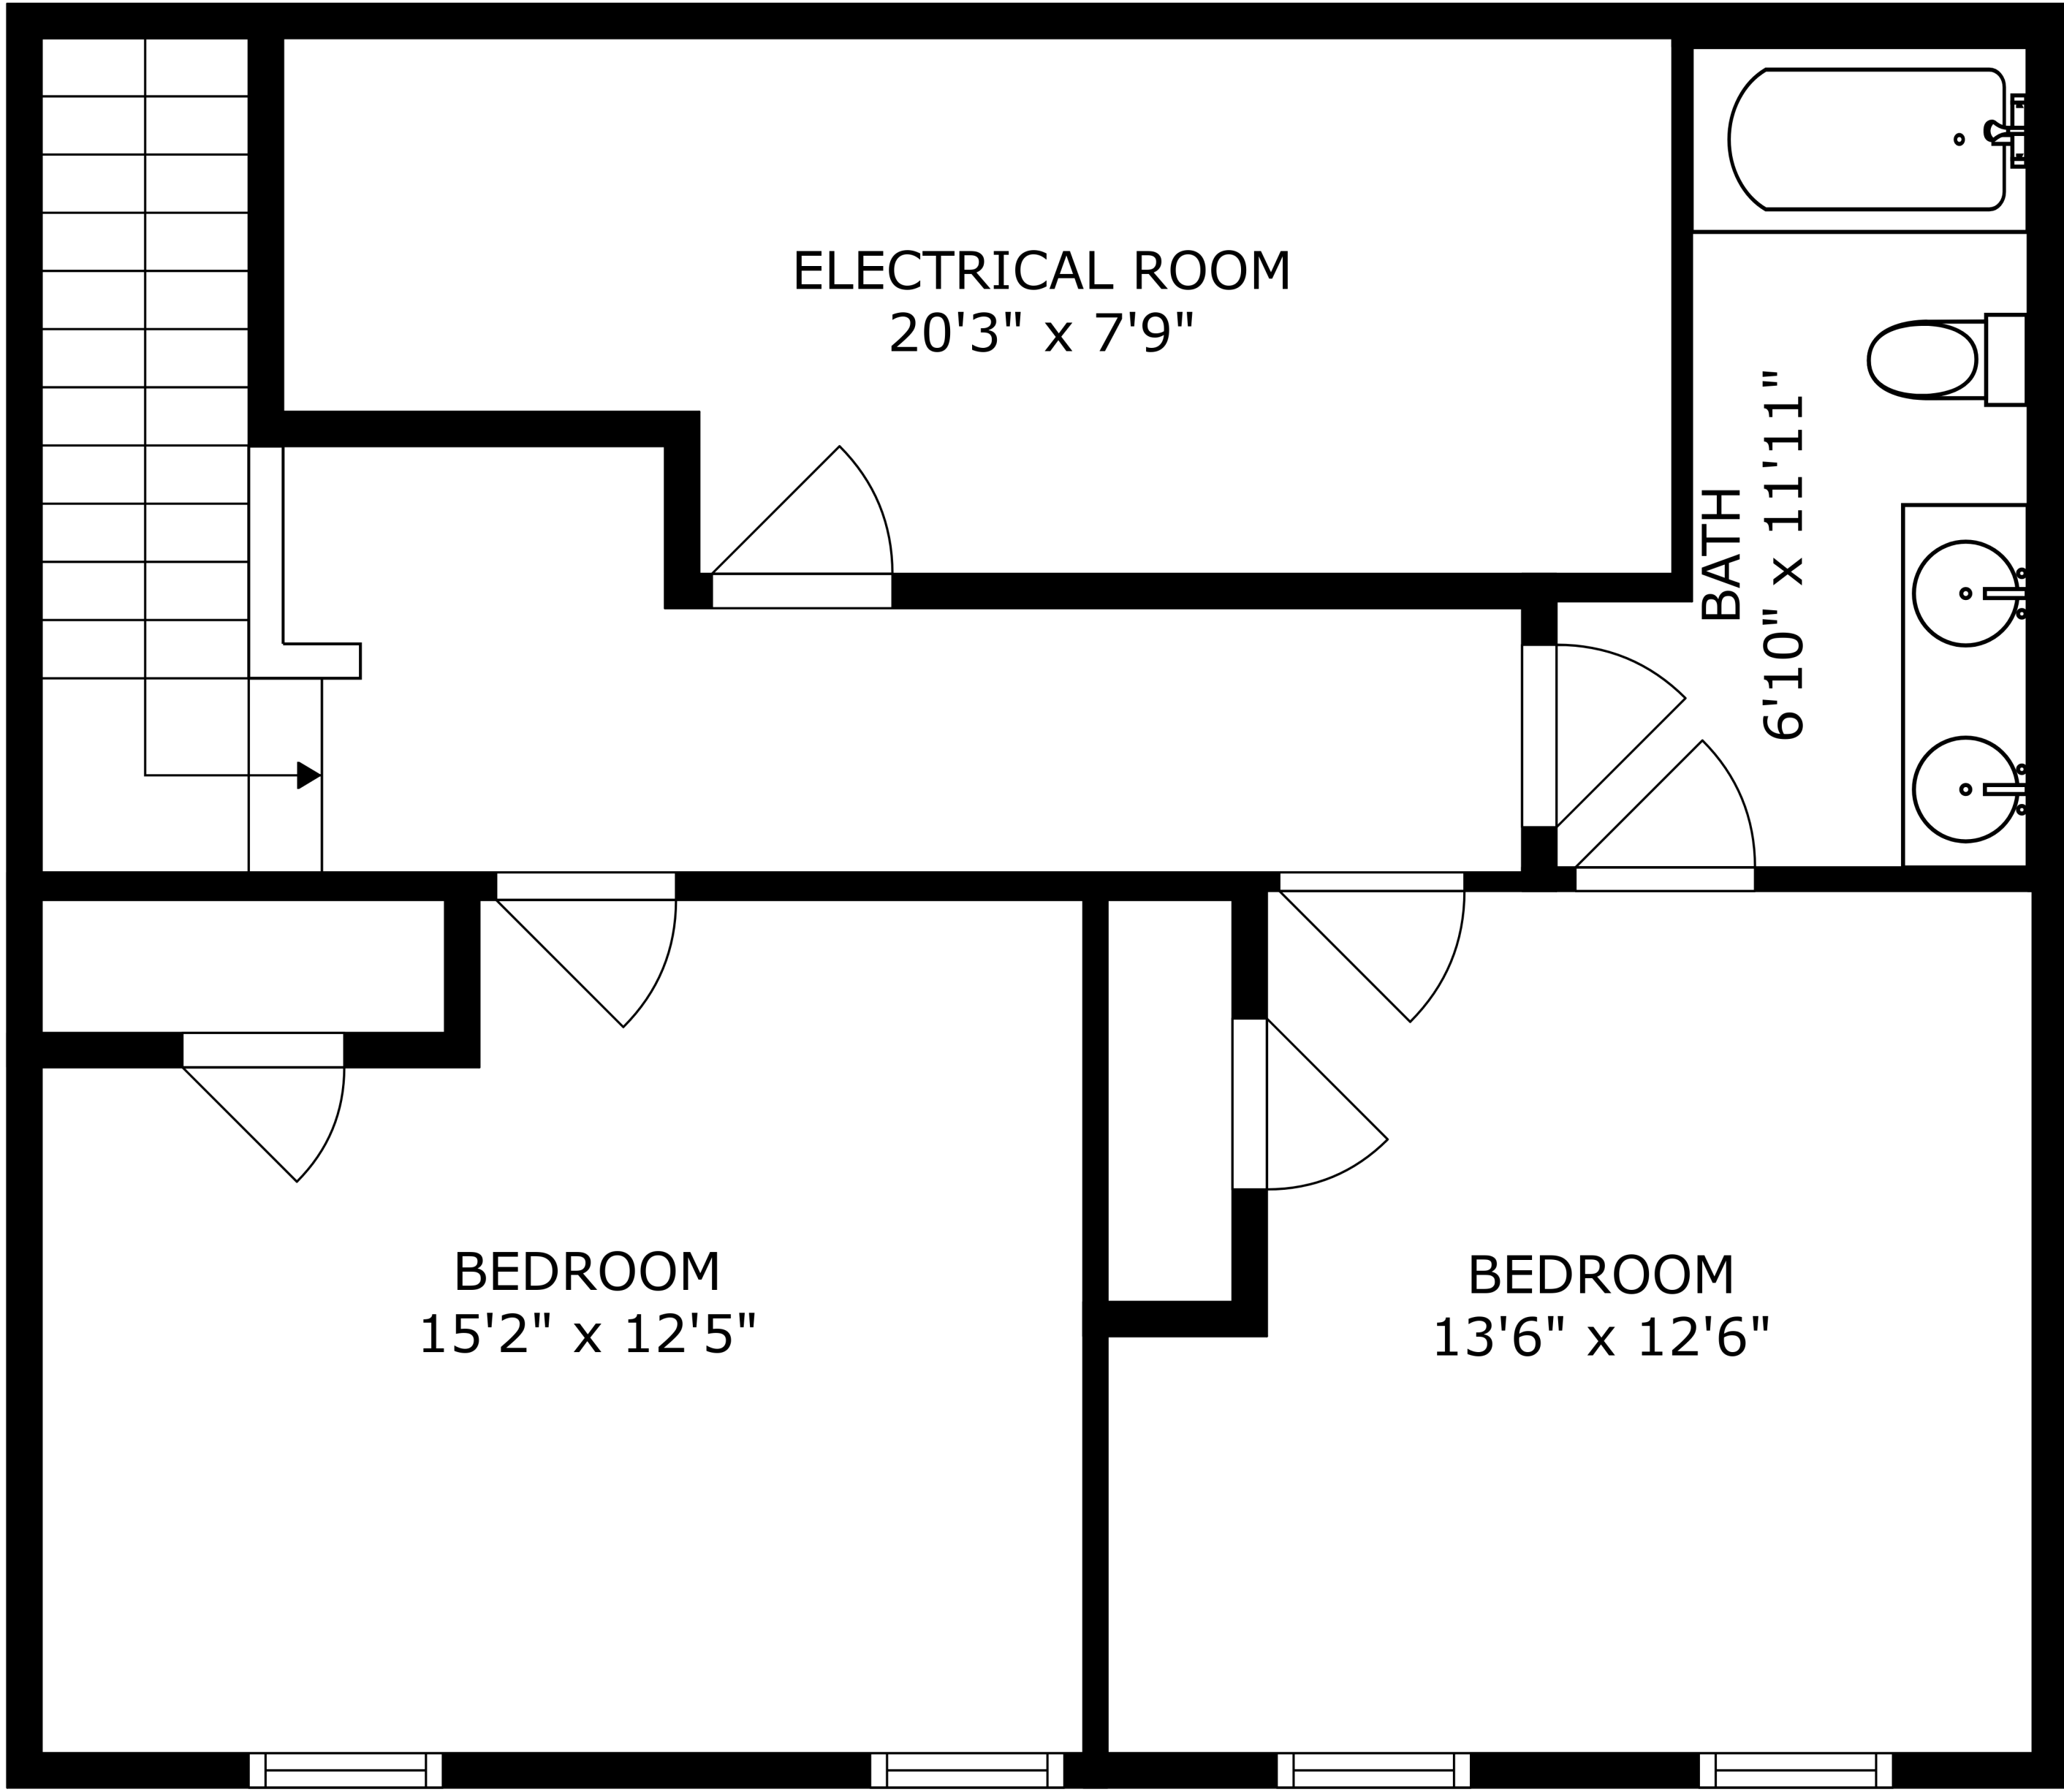

PATIO  
17'6" x 10'7"

FLOOR 1

FLOOR 2

SIZES AND DIMENSIONS ARE APPROXIMATE, ACTUAL MAY VARY.

SIZES AND DIMENSIONS ARE APPROXIMATE, ACTUAL MAY VARY.

PATIO  
17'6" x 10'7"

SIZES AND DIMENSIONS ARE APPROXIMATE, ACTUAL MAY VARY.