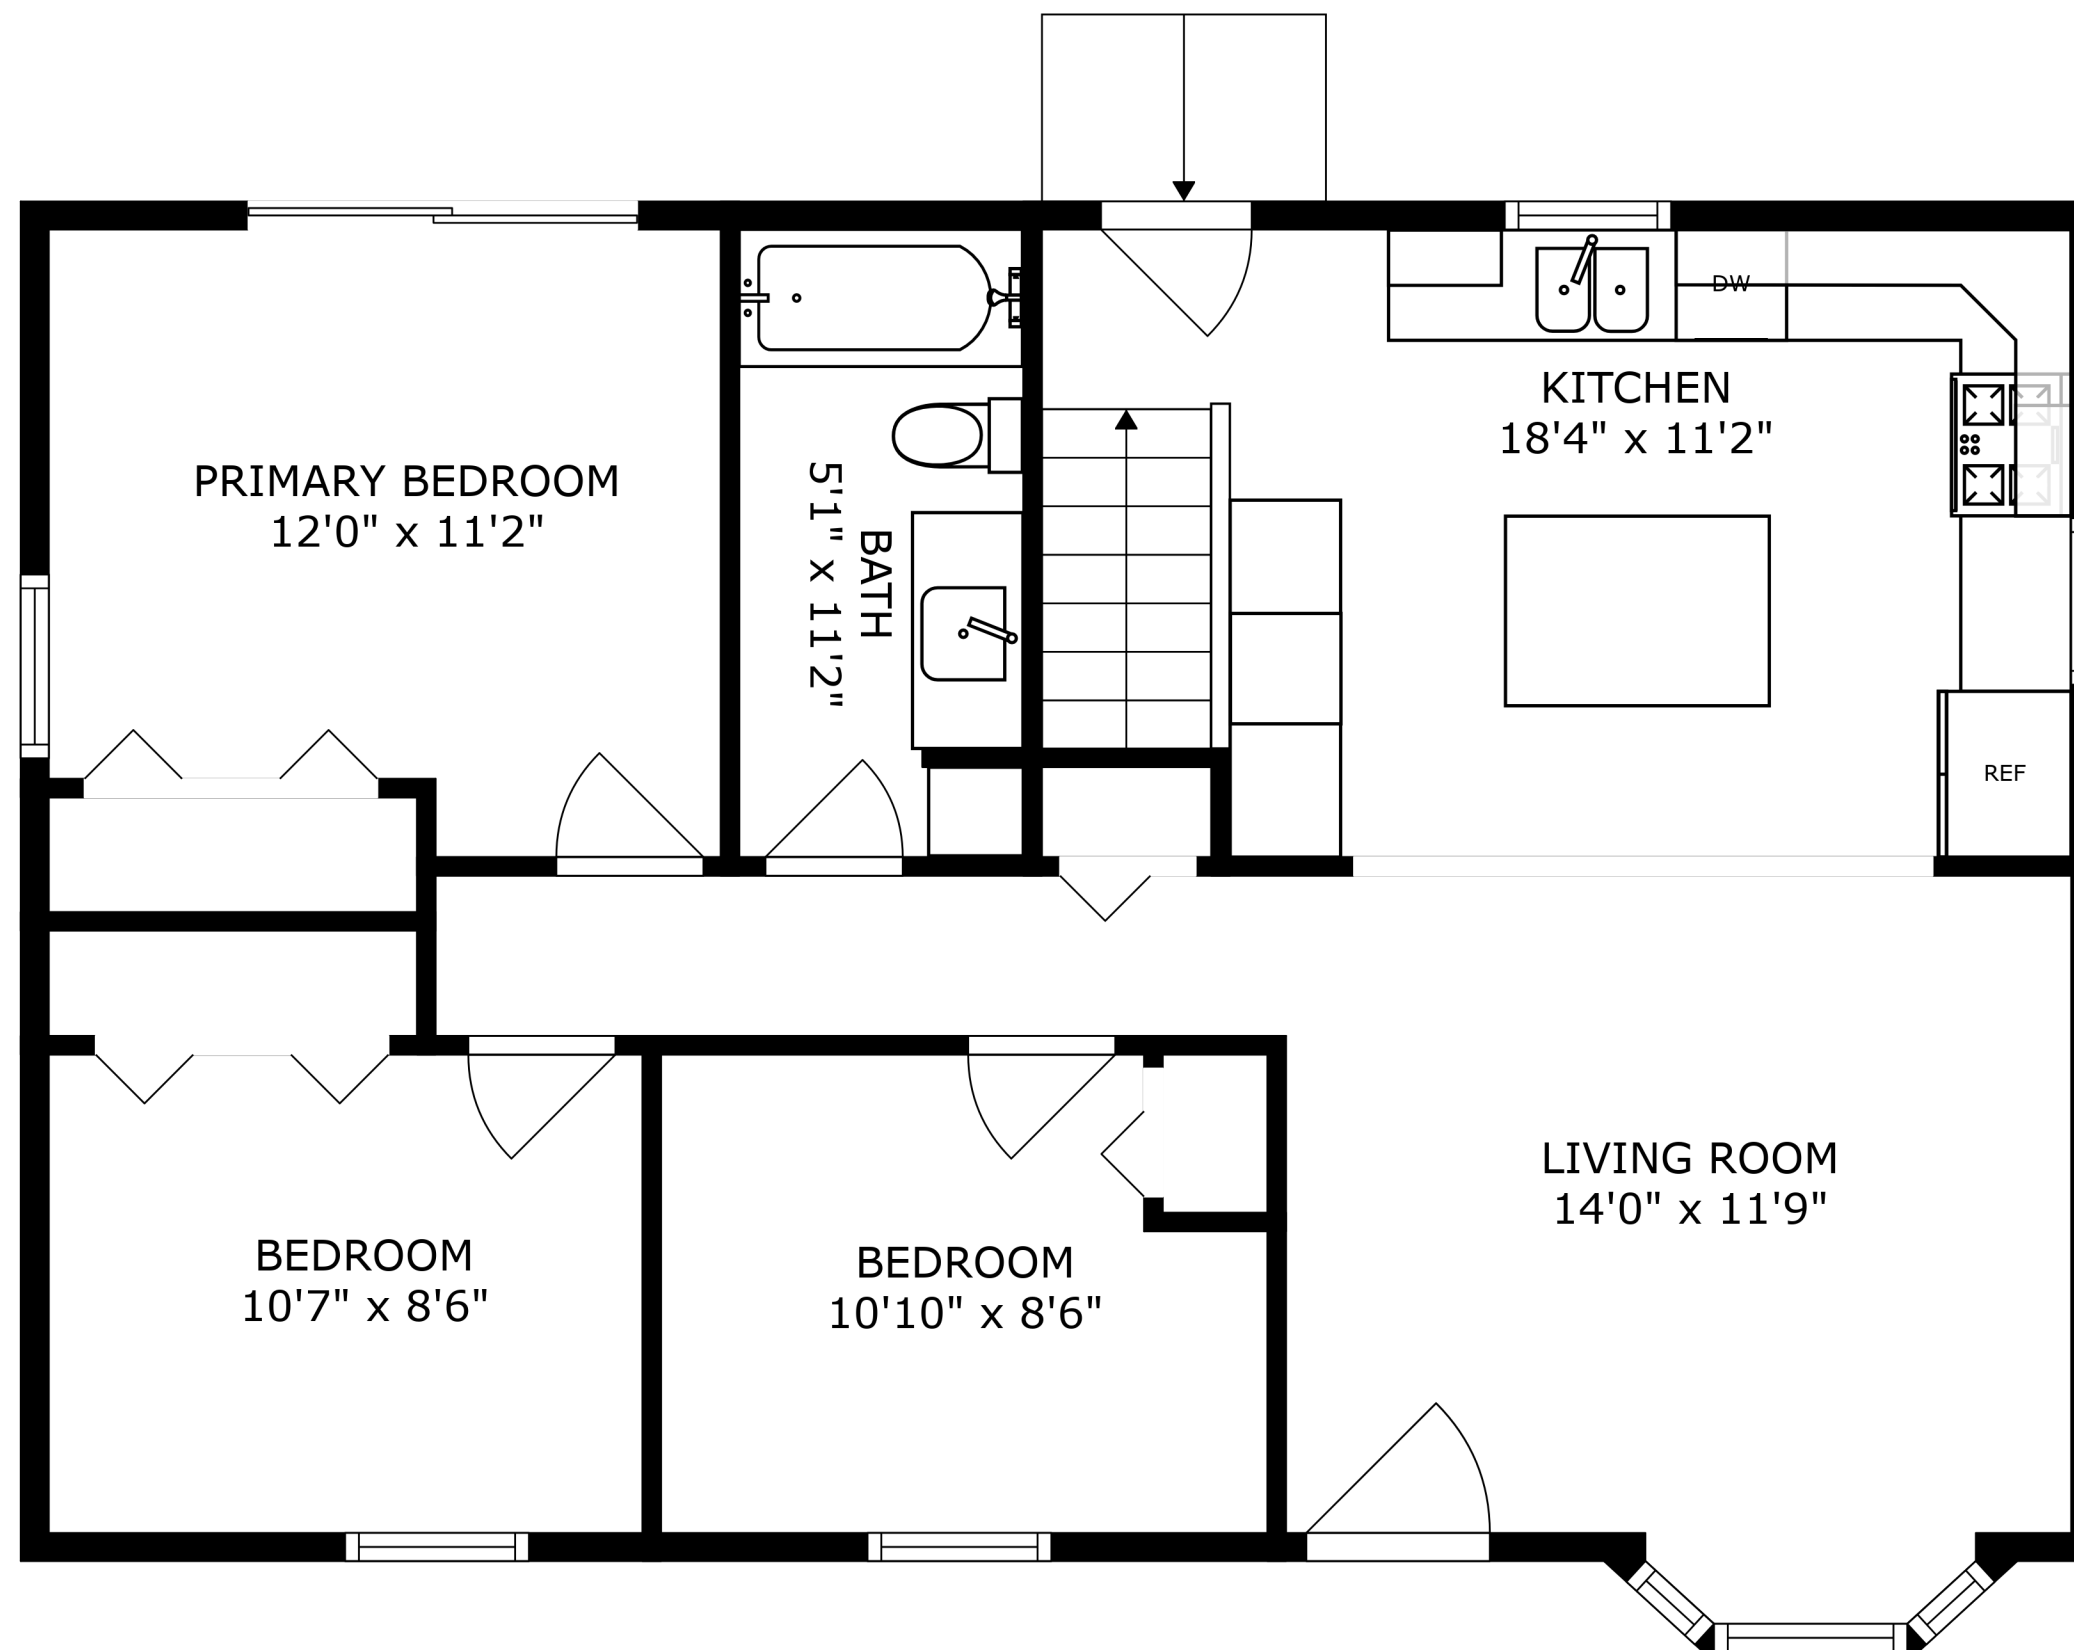

FLOOR 1

PATIO
17'8" x 17'7"

FLOOR 2

PATIO
17'8" x 17'7"

SIZES AND DIMENSIONS ARE APPROXIMATE, ACTUAL MAY VARY.

ELECTRICAL ROOM
17'4" x 13'7"

BATH
6'4" x 8'1"

OFFICE
9'11" x 11'10"