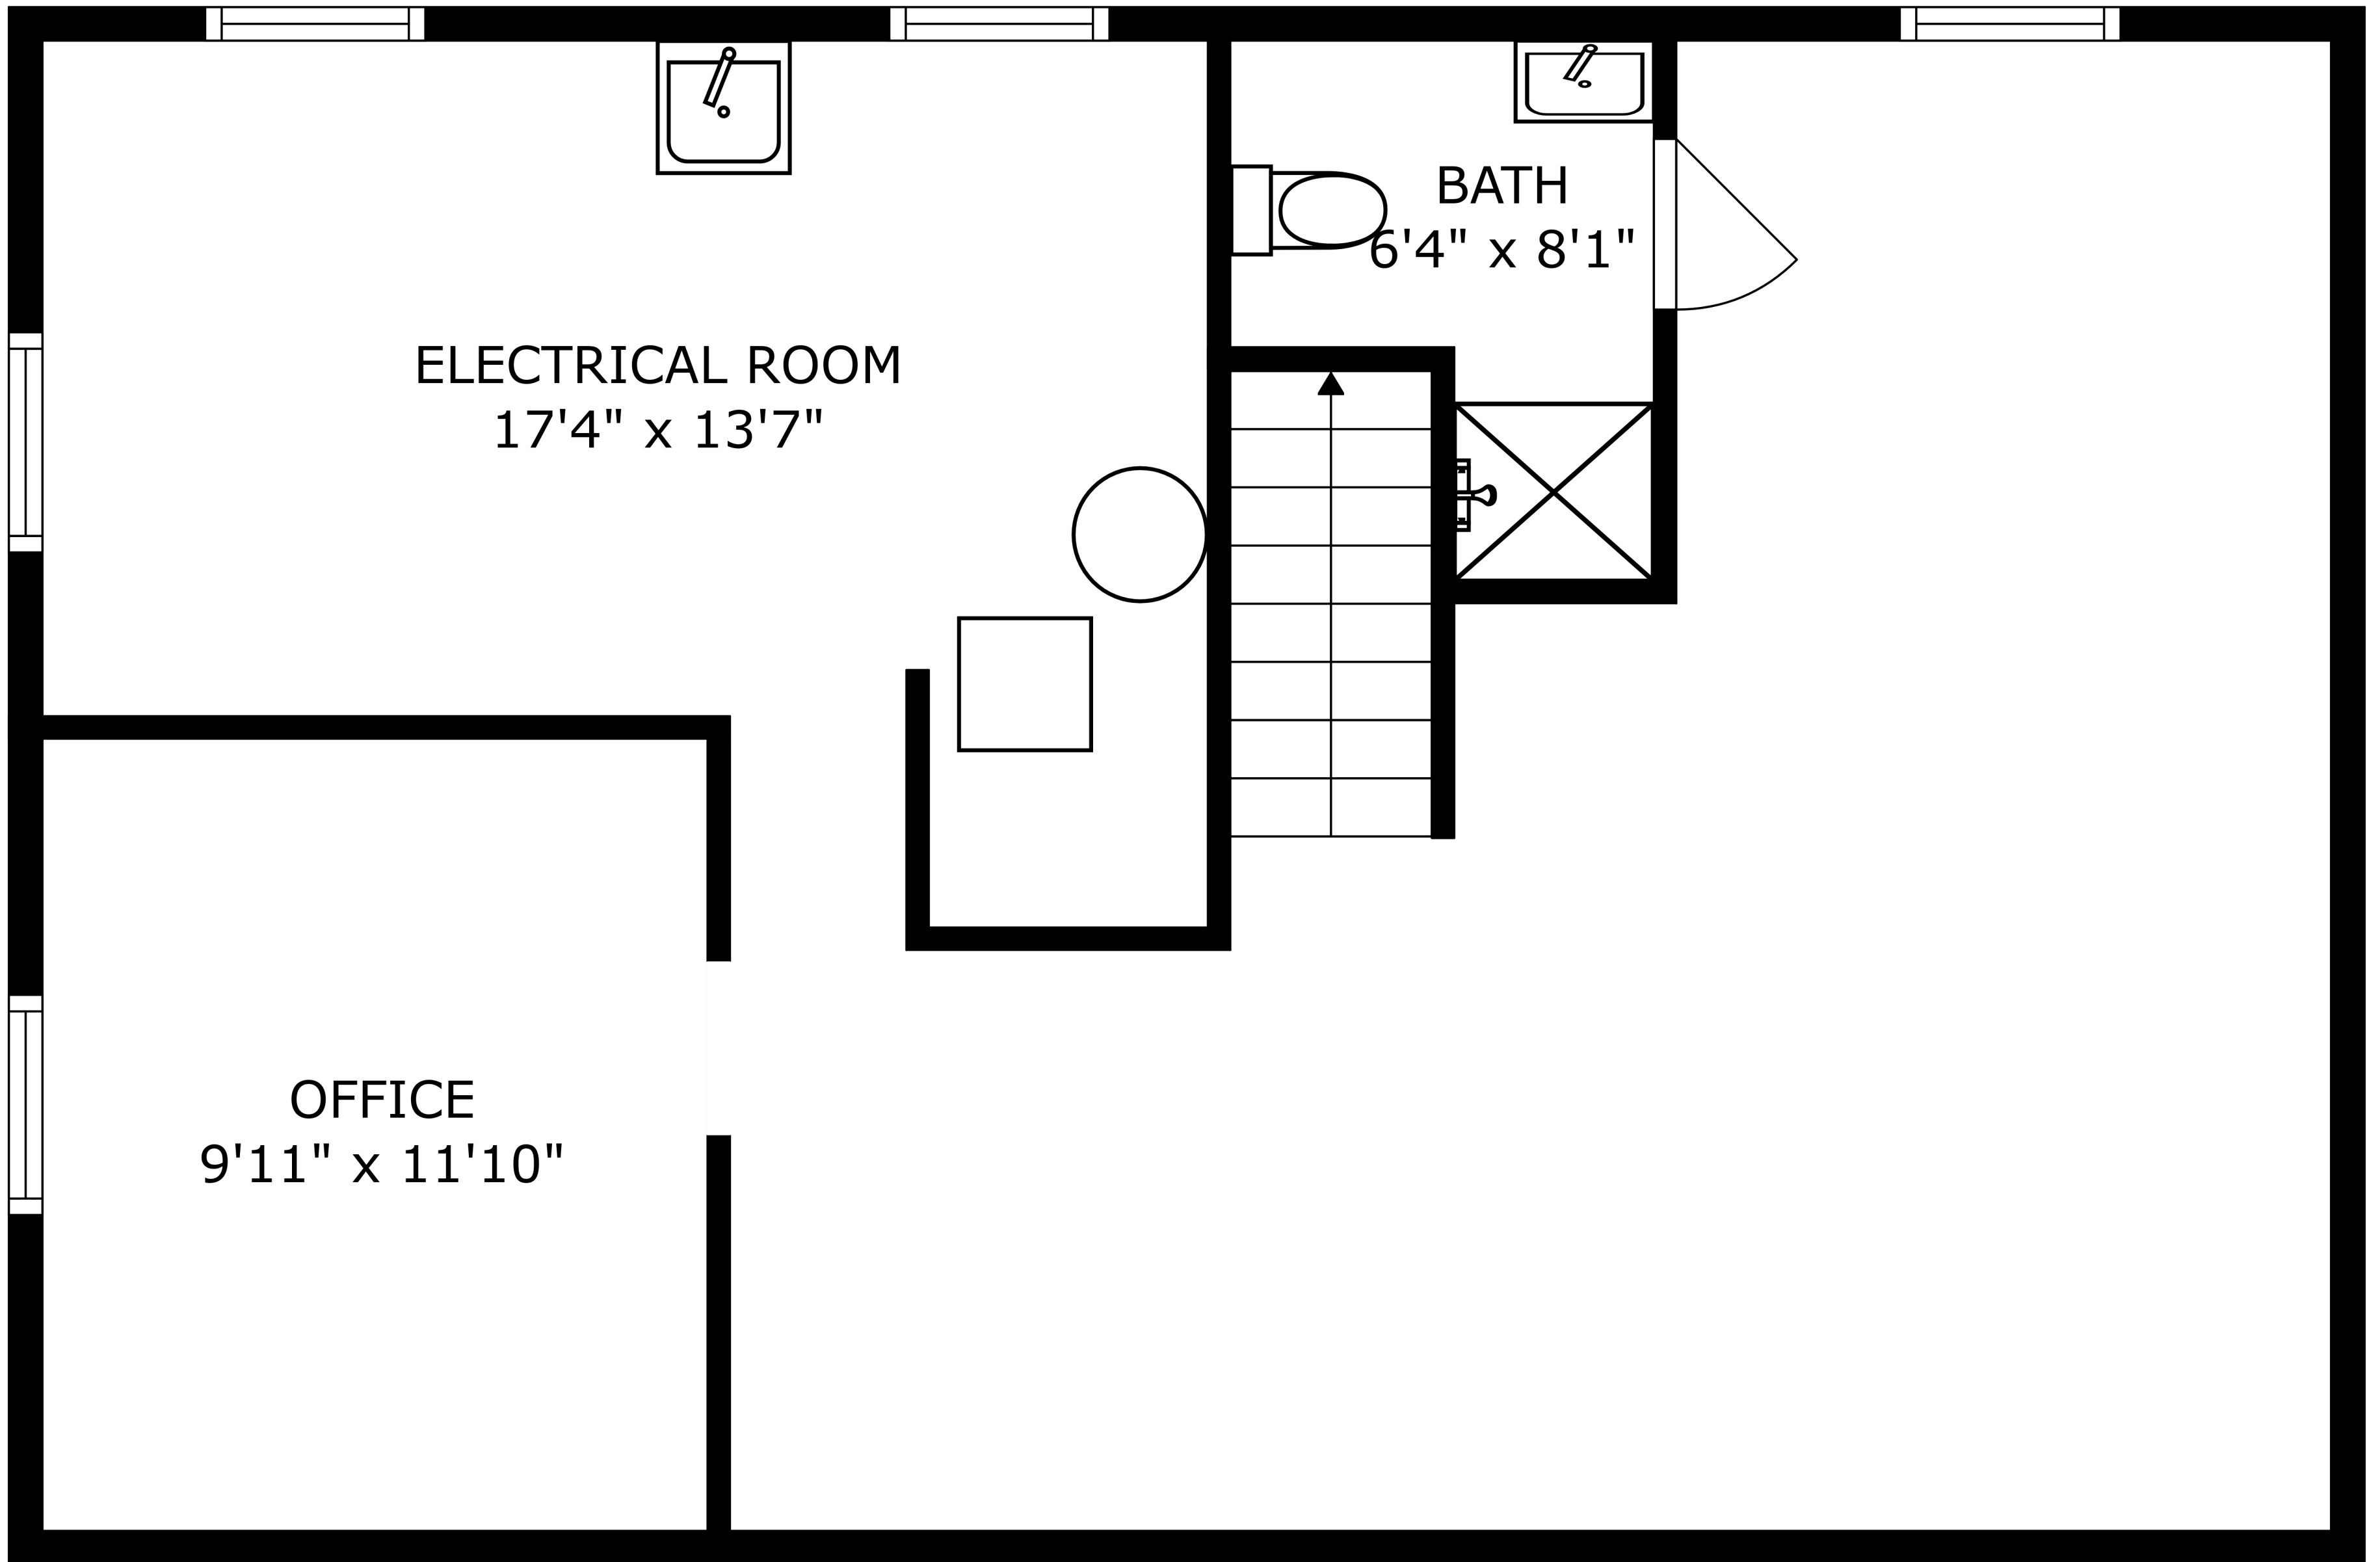

FLOOR 1

PATIO
17'8" x 17'7"

FLOOR 2

PATIO
17'8" x 17'7"

SIZES AND DIMENSIONS ARE APPROXIMATE, ACTUAL MAY VARY.

ELECTRICAL ROOM
17'4" x 13'7"

BATH
6'4" x 8'1"

OFFICE
9'11" x 11'10"