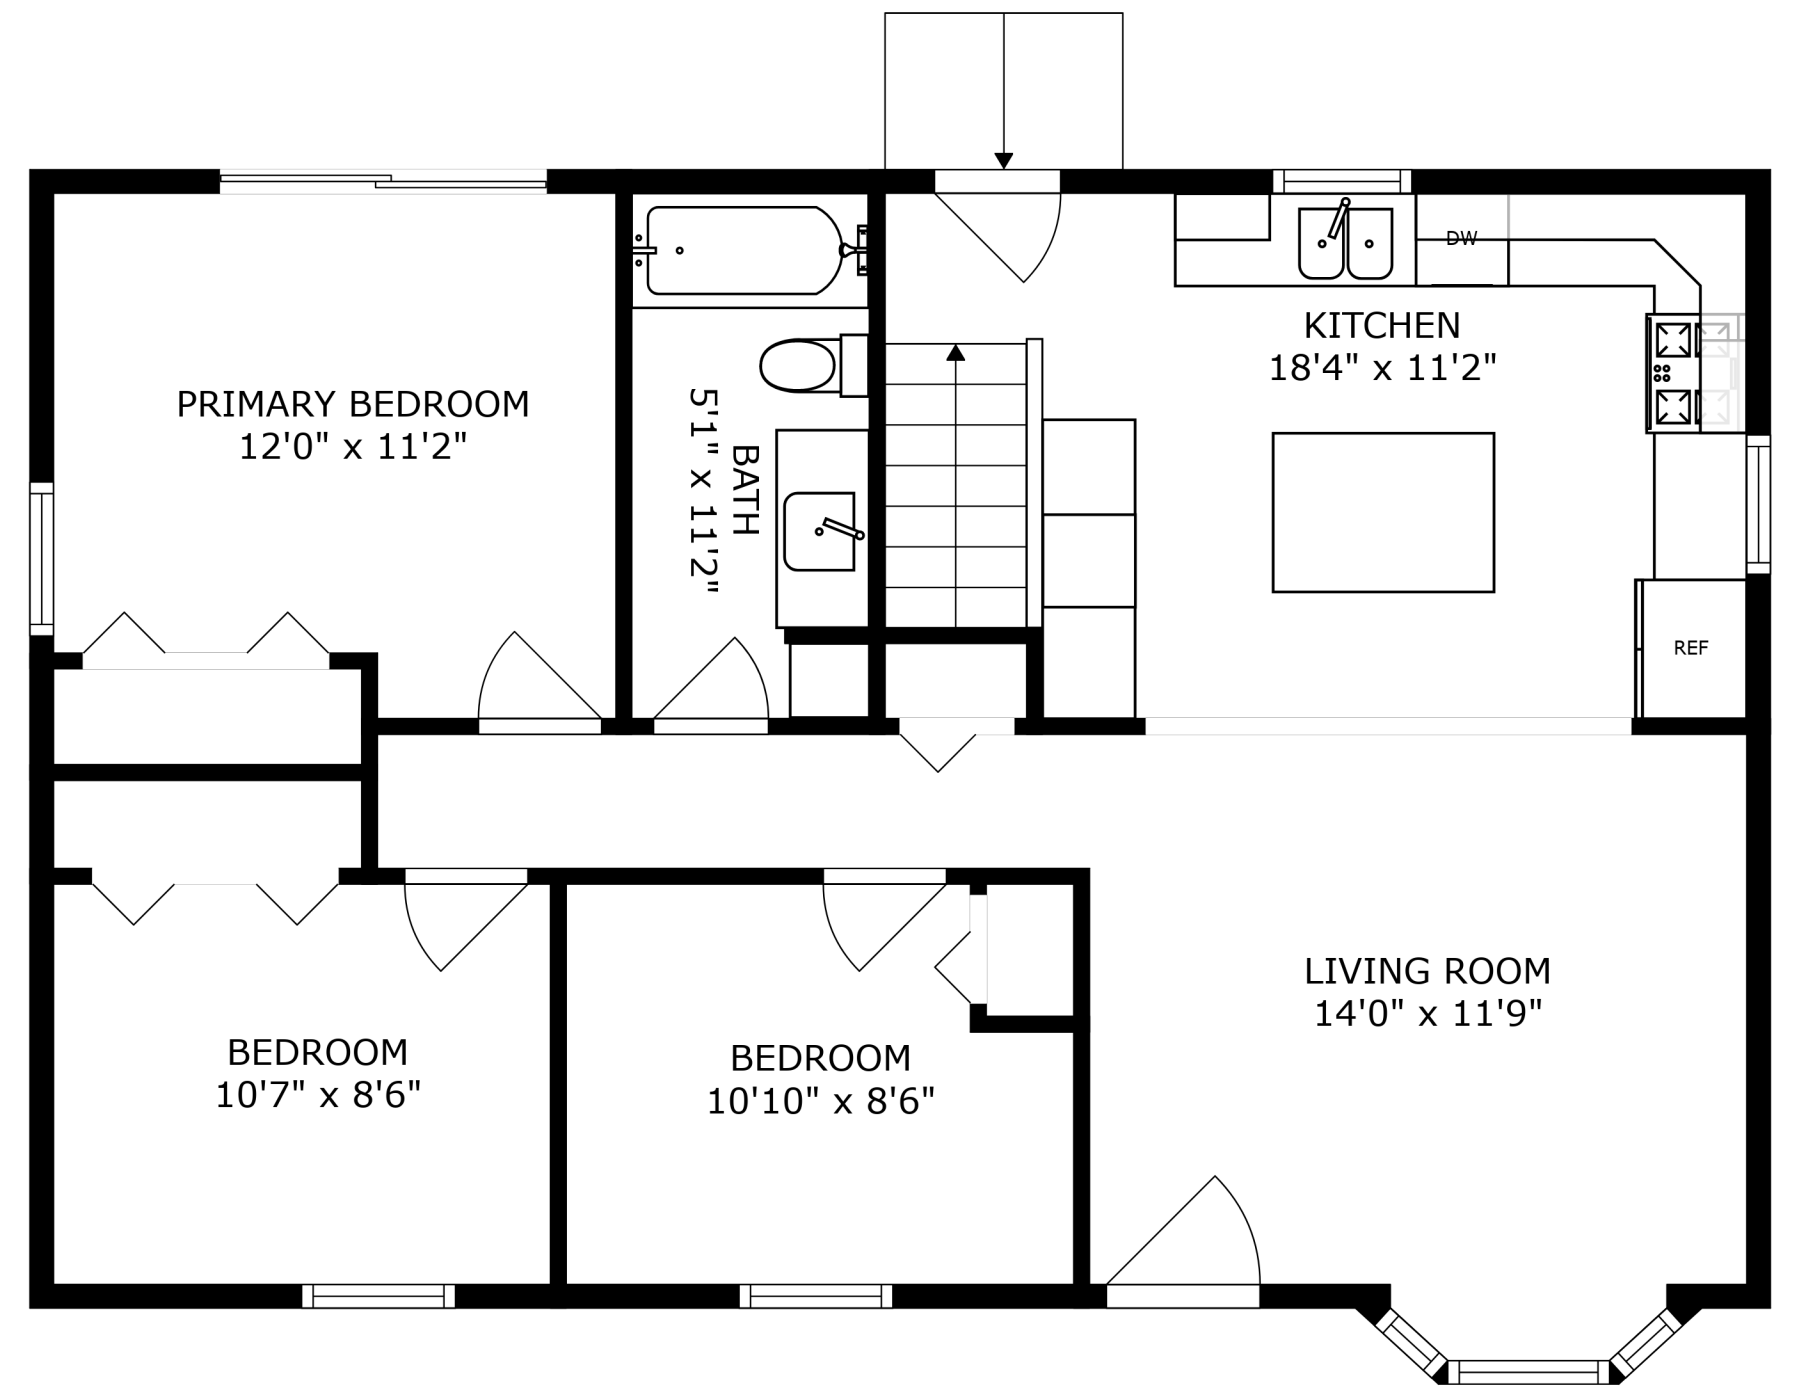

FLOOR 1

PATIO
17'8" x 17'7"

FLOOR 2

PATIO
17'8" x 17'7"

SIZES AND DIMENSIONS ARE APPROXIMATE, ACTUAL MAY VARY.

ELECTRICAL ROOM
17'4" x 13'7"

BATH
6'4" x 8'1"

OFFICE
9'11" x 11'10"