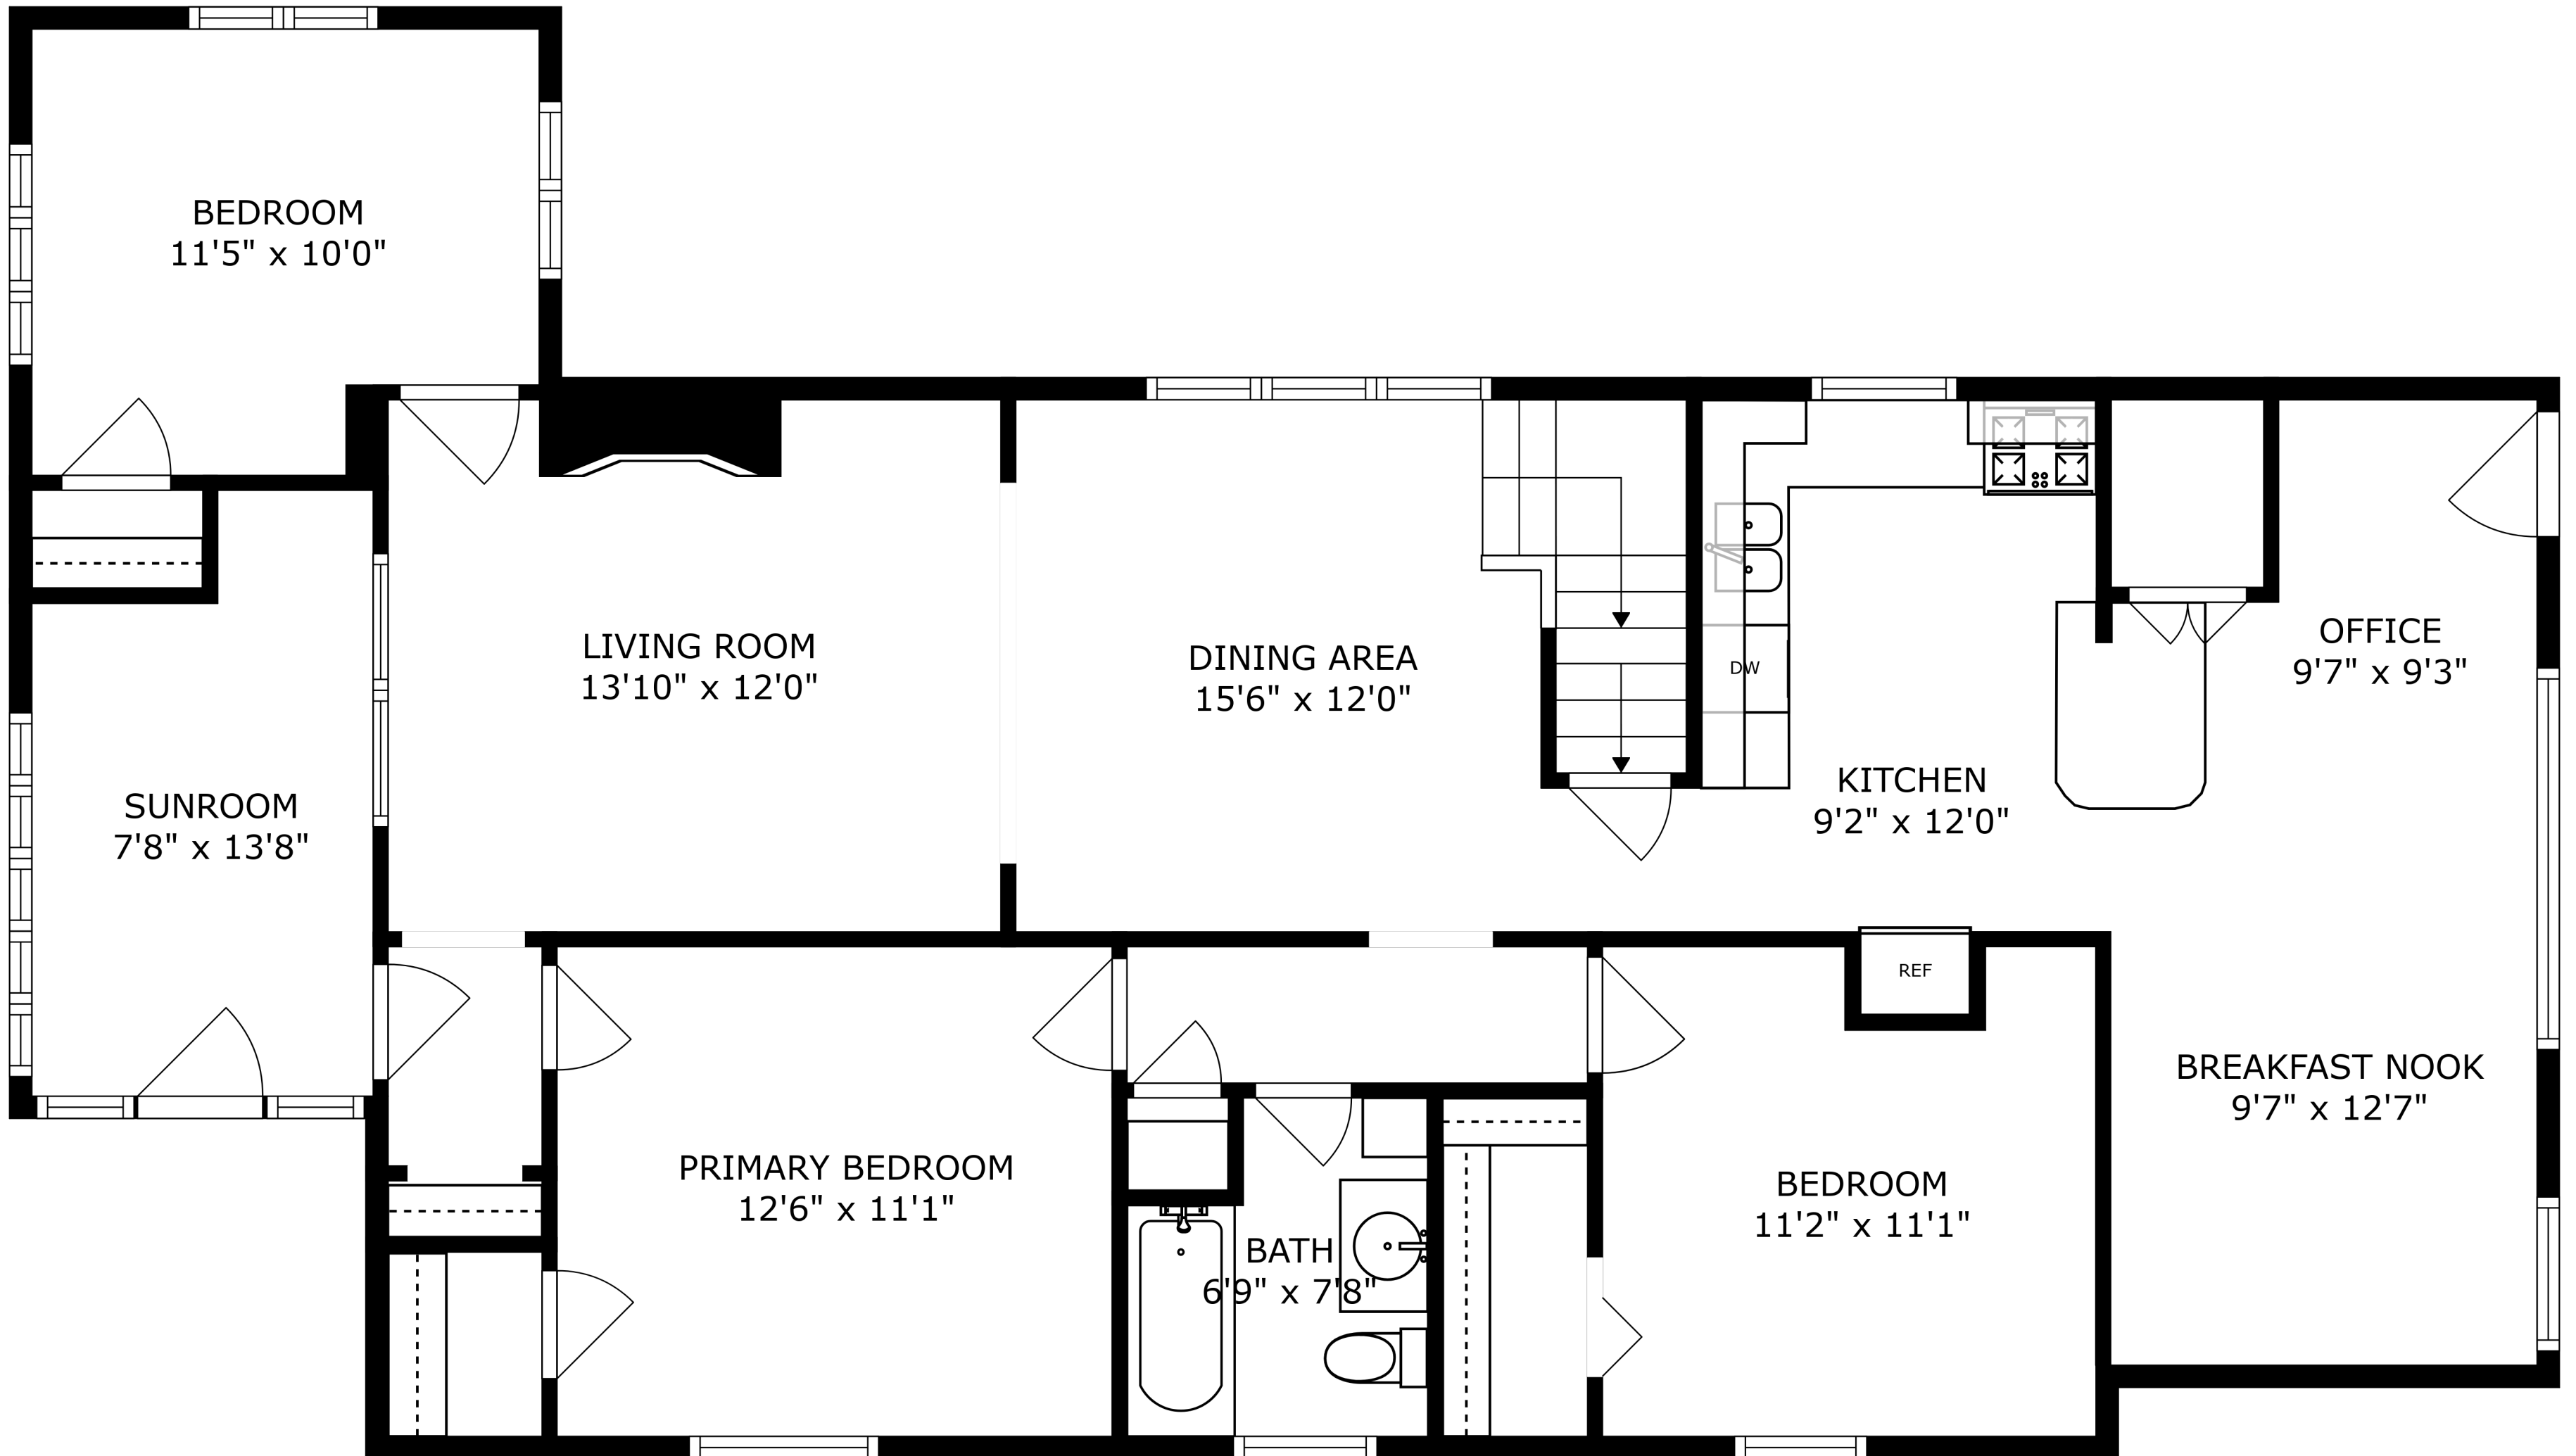

SIZES AND DIMENSIONS ARE APPROXIMATE, ACTUAL MAY VARY.

ATTIC
10'6" x 18'7"

BEDROOM
12'8" x 14'7"

BEDROOM
14'9" x 10'10"

SIZES AND DIMENSIONS ARE APPROXIMATE, ACTUAL MAY VARY.

BASEMENT
40'11" x 21'6"

BATH
10'0" x 4'11"