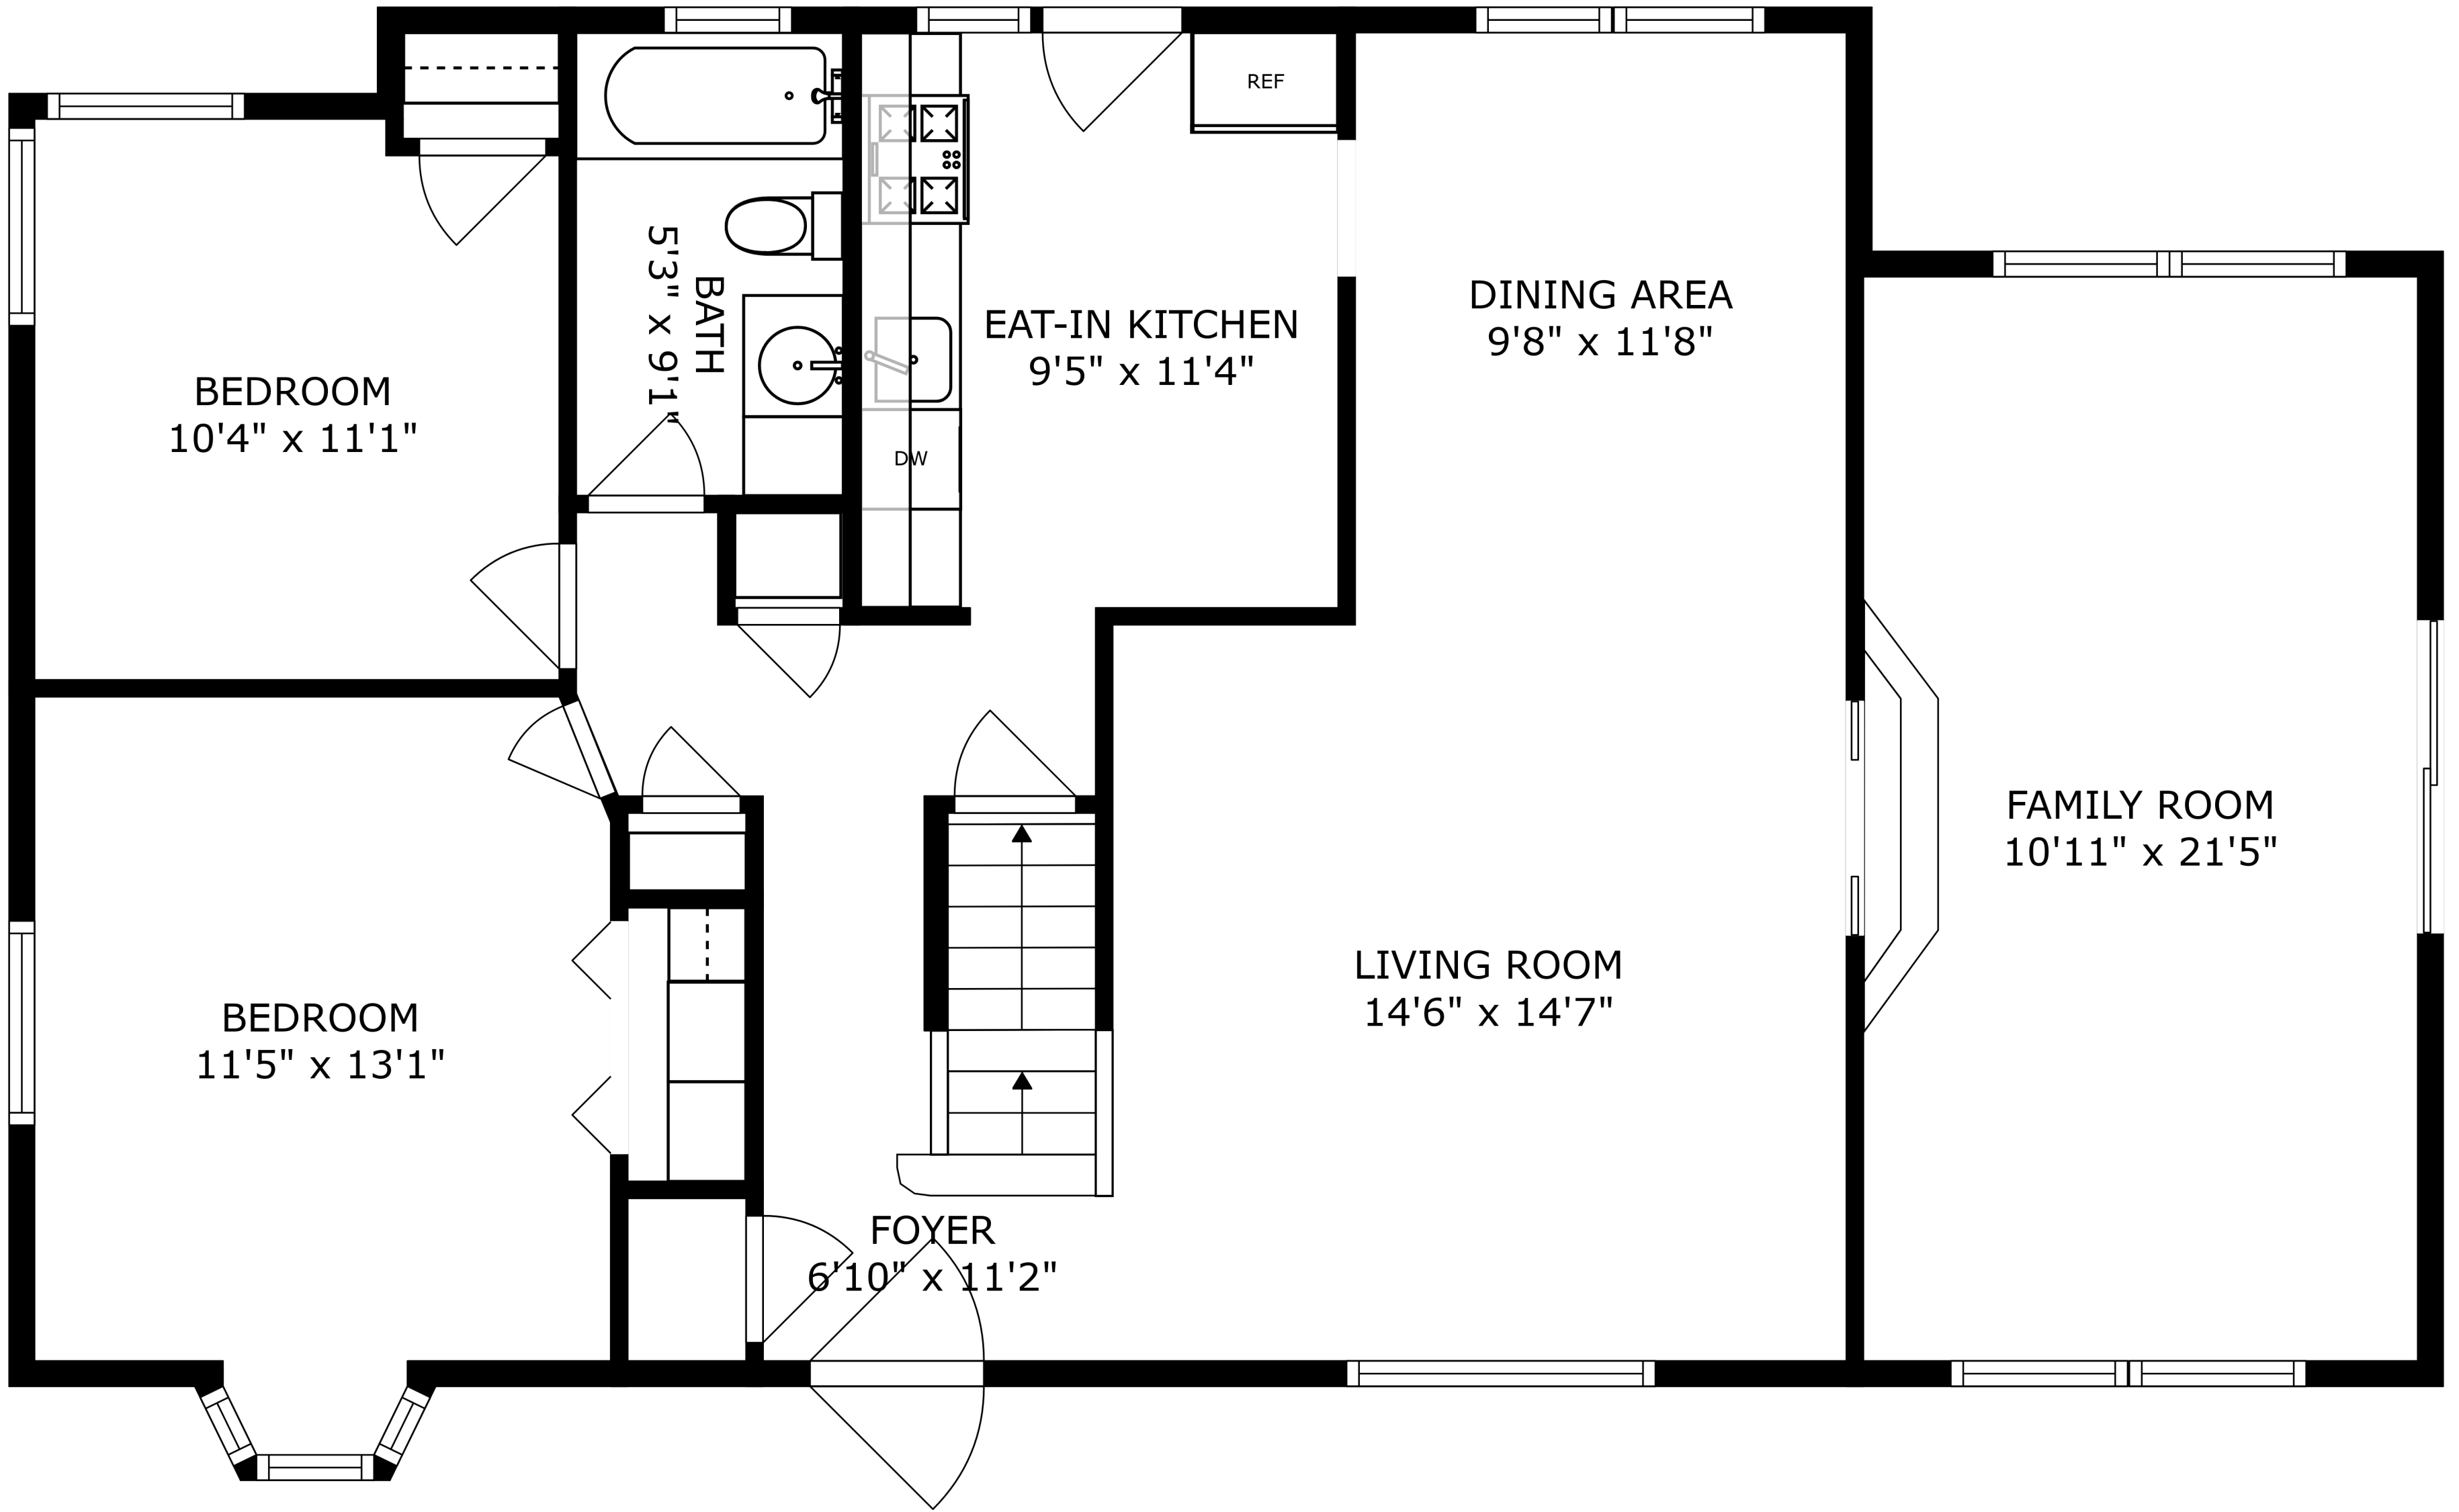

FLOOR 2

FLOOR 3

FLOOR 1

PRIMARY BEDROOM
15'1" x 15'1"

BATH
5'6" x 9'8"

BEDROOM
14'6" x 15'1"

SIZES AND DIMENSIONS ARE APPROXIMATE, ACTUAL MAY VARY.

LAUNDRY
14'6" x 11'8"

UTILITY
17'8" x 18'0"

RECREATION ROOM
18'8" x 25'1"