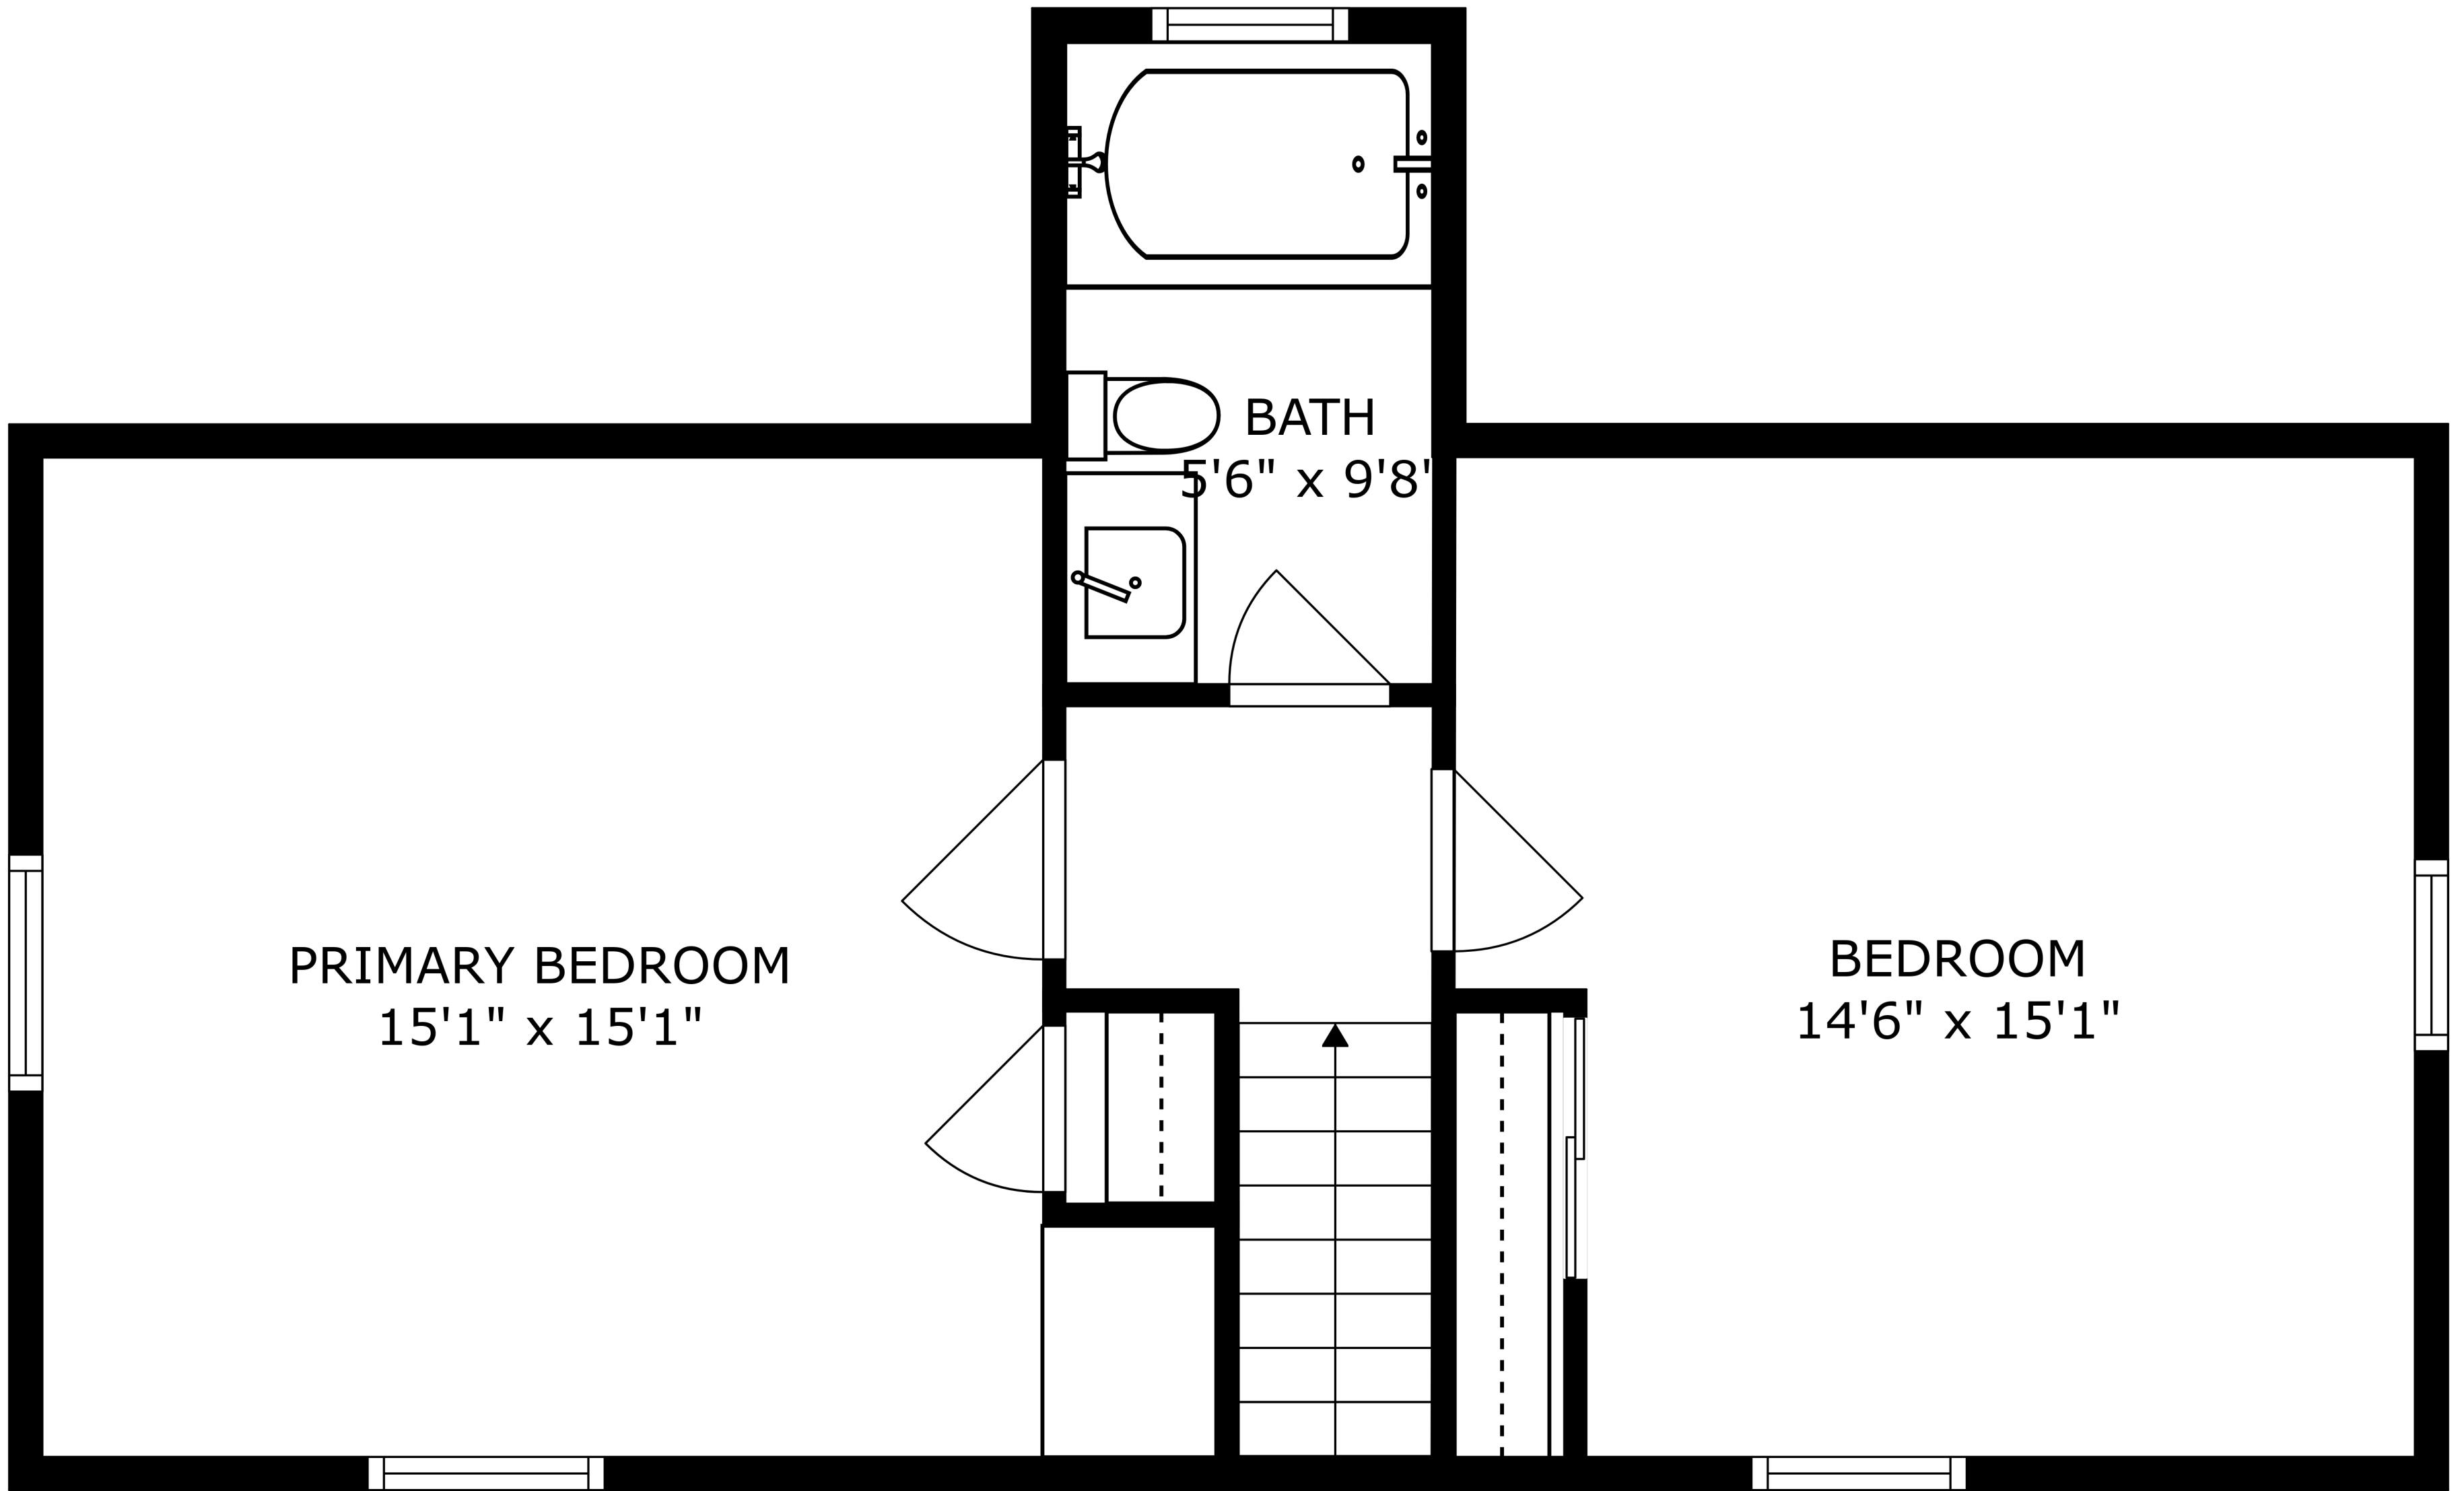

FLOOR 2

FLOOR 3

FLOOR 1

PRIMARY BEDROOM
15'1" x 15'1"

BATH
5'6" x 9'8"

BEDROOM
14'6" x 15'1"

SIZES AND DIMENSIONS ARE APPROXIMATE, ACTUAL MAY VARY.

LAUNDRY
14'6" x 11'8"

UTILITY
17'8" x 18'0"

RECREATION ROOM
18'8" x 25'1"