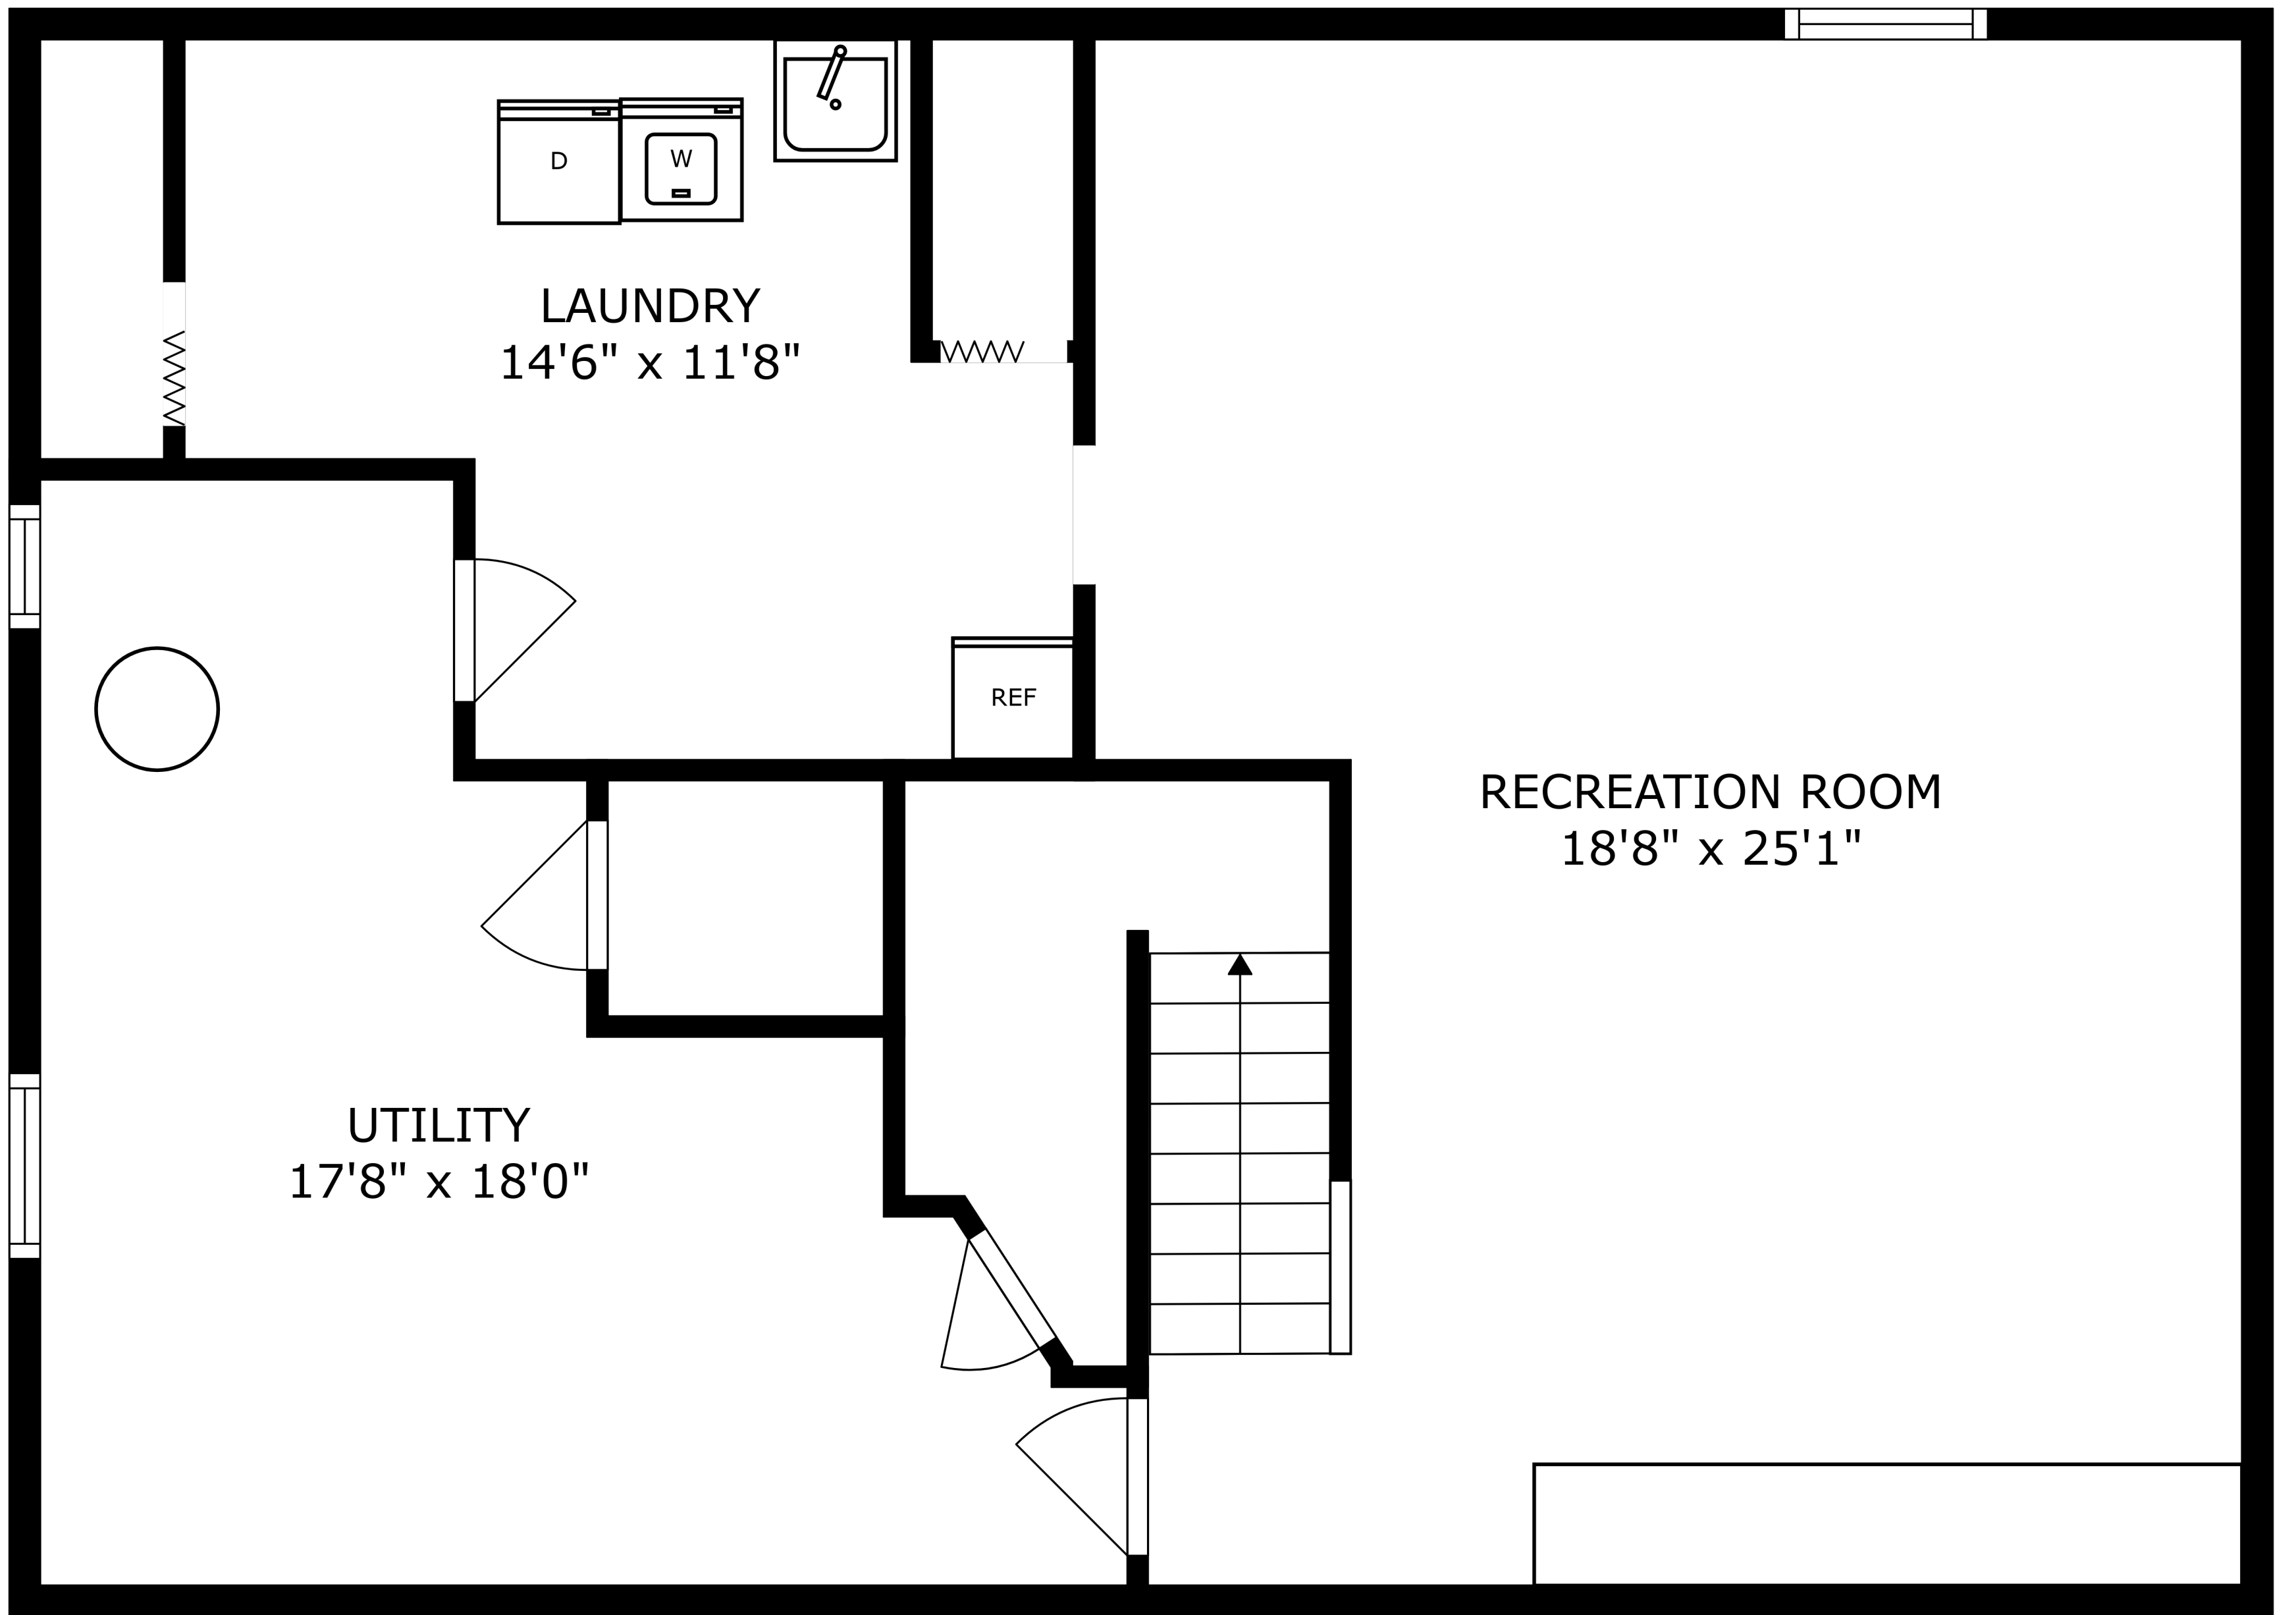

FLOOR 2

FLOOR 3

FLOOR 1

PRIMARY BEDROOM
15'1" x 15'1"

BATH
5'6" x 9'8"

BEDROOM
14'6" x 15'1"

SIZES AND DIMENSIONS ARE APPROXIMATE, ACTUAL MAY VARY.

LAUNDRY
14'6" x 11'8"

UTILITY
17'8" x 18'0"

RECREATION ROOM
18'8" x 25'1"