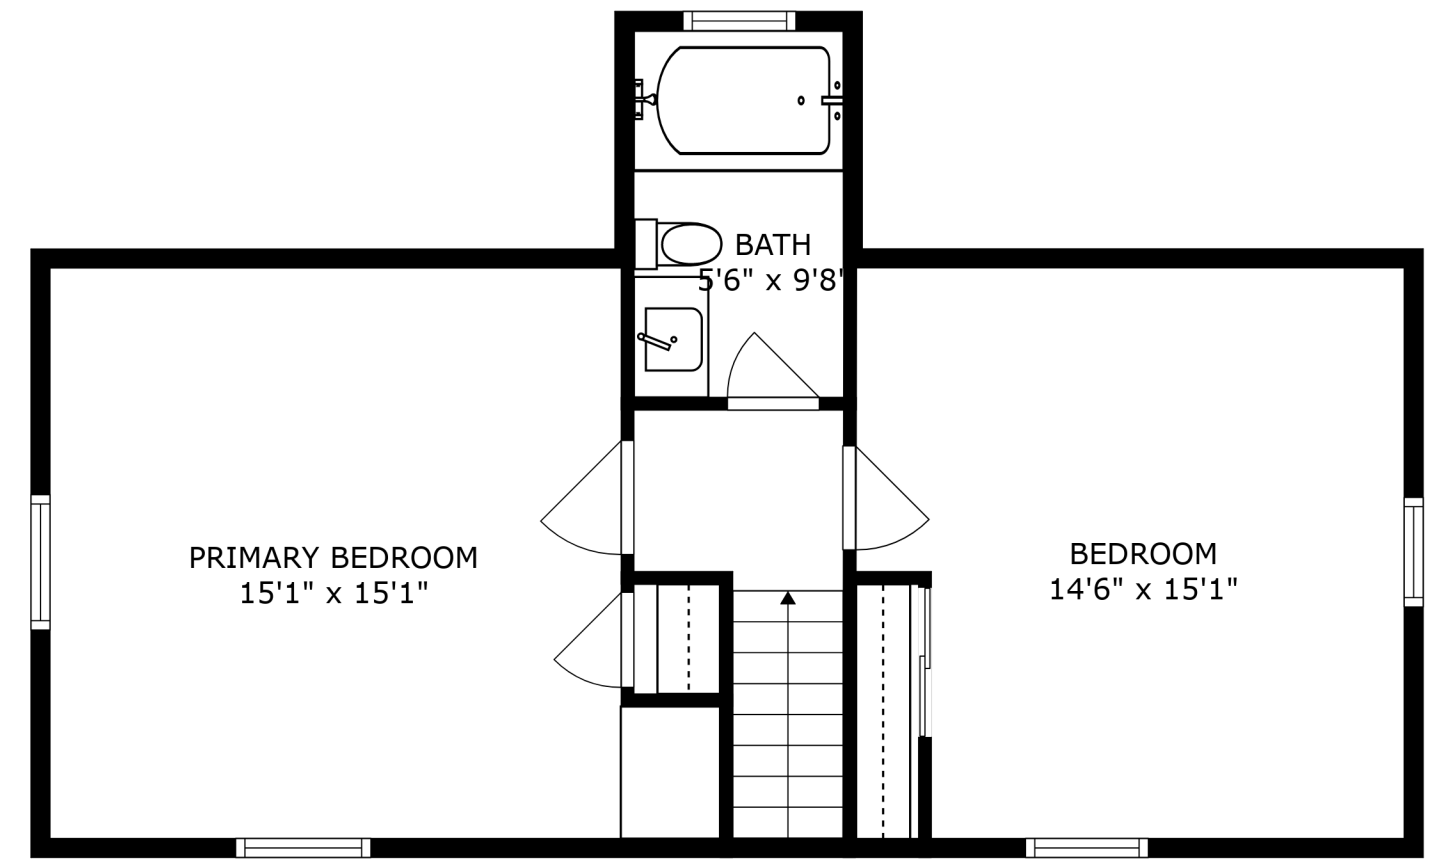

FLOOR 2

FLOOR 3

FLOOR 1

PRIMARY BEDROOM
15'1" x 15'1"

BATH
5'6" x 9'8"

BEDROOM
14'6" x 15'1"

SIZES AND DIMENSIONS ARE APPROXIMATE, ACTUAL MAY VARY.

LAUNDRY
14'6" x 11'8"

UTILITY
17'8" x 18'0"

RECREATION ROOM
18'8" x 25'1"