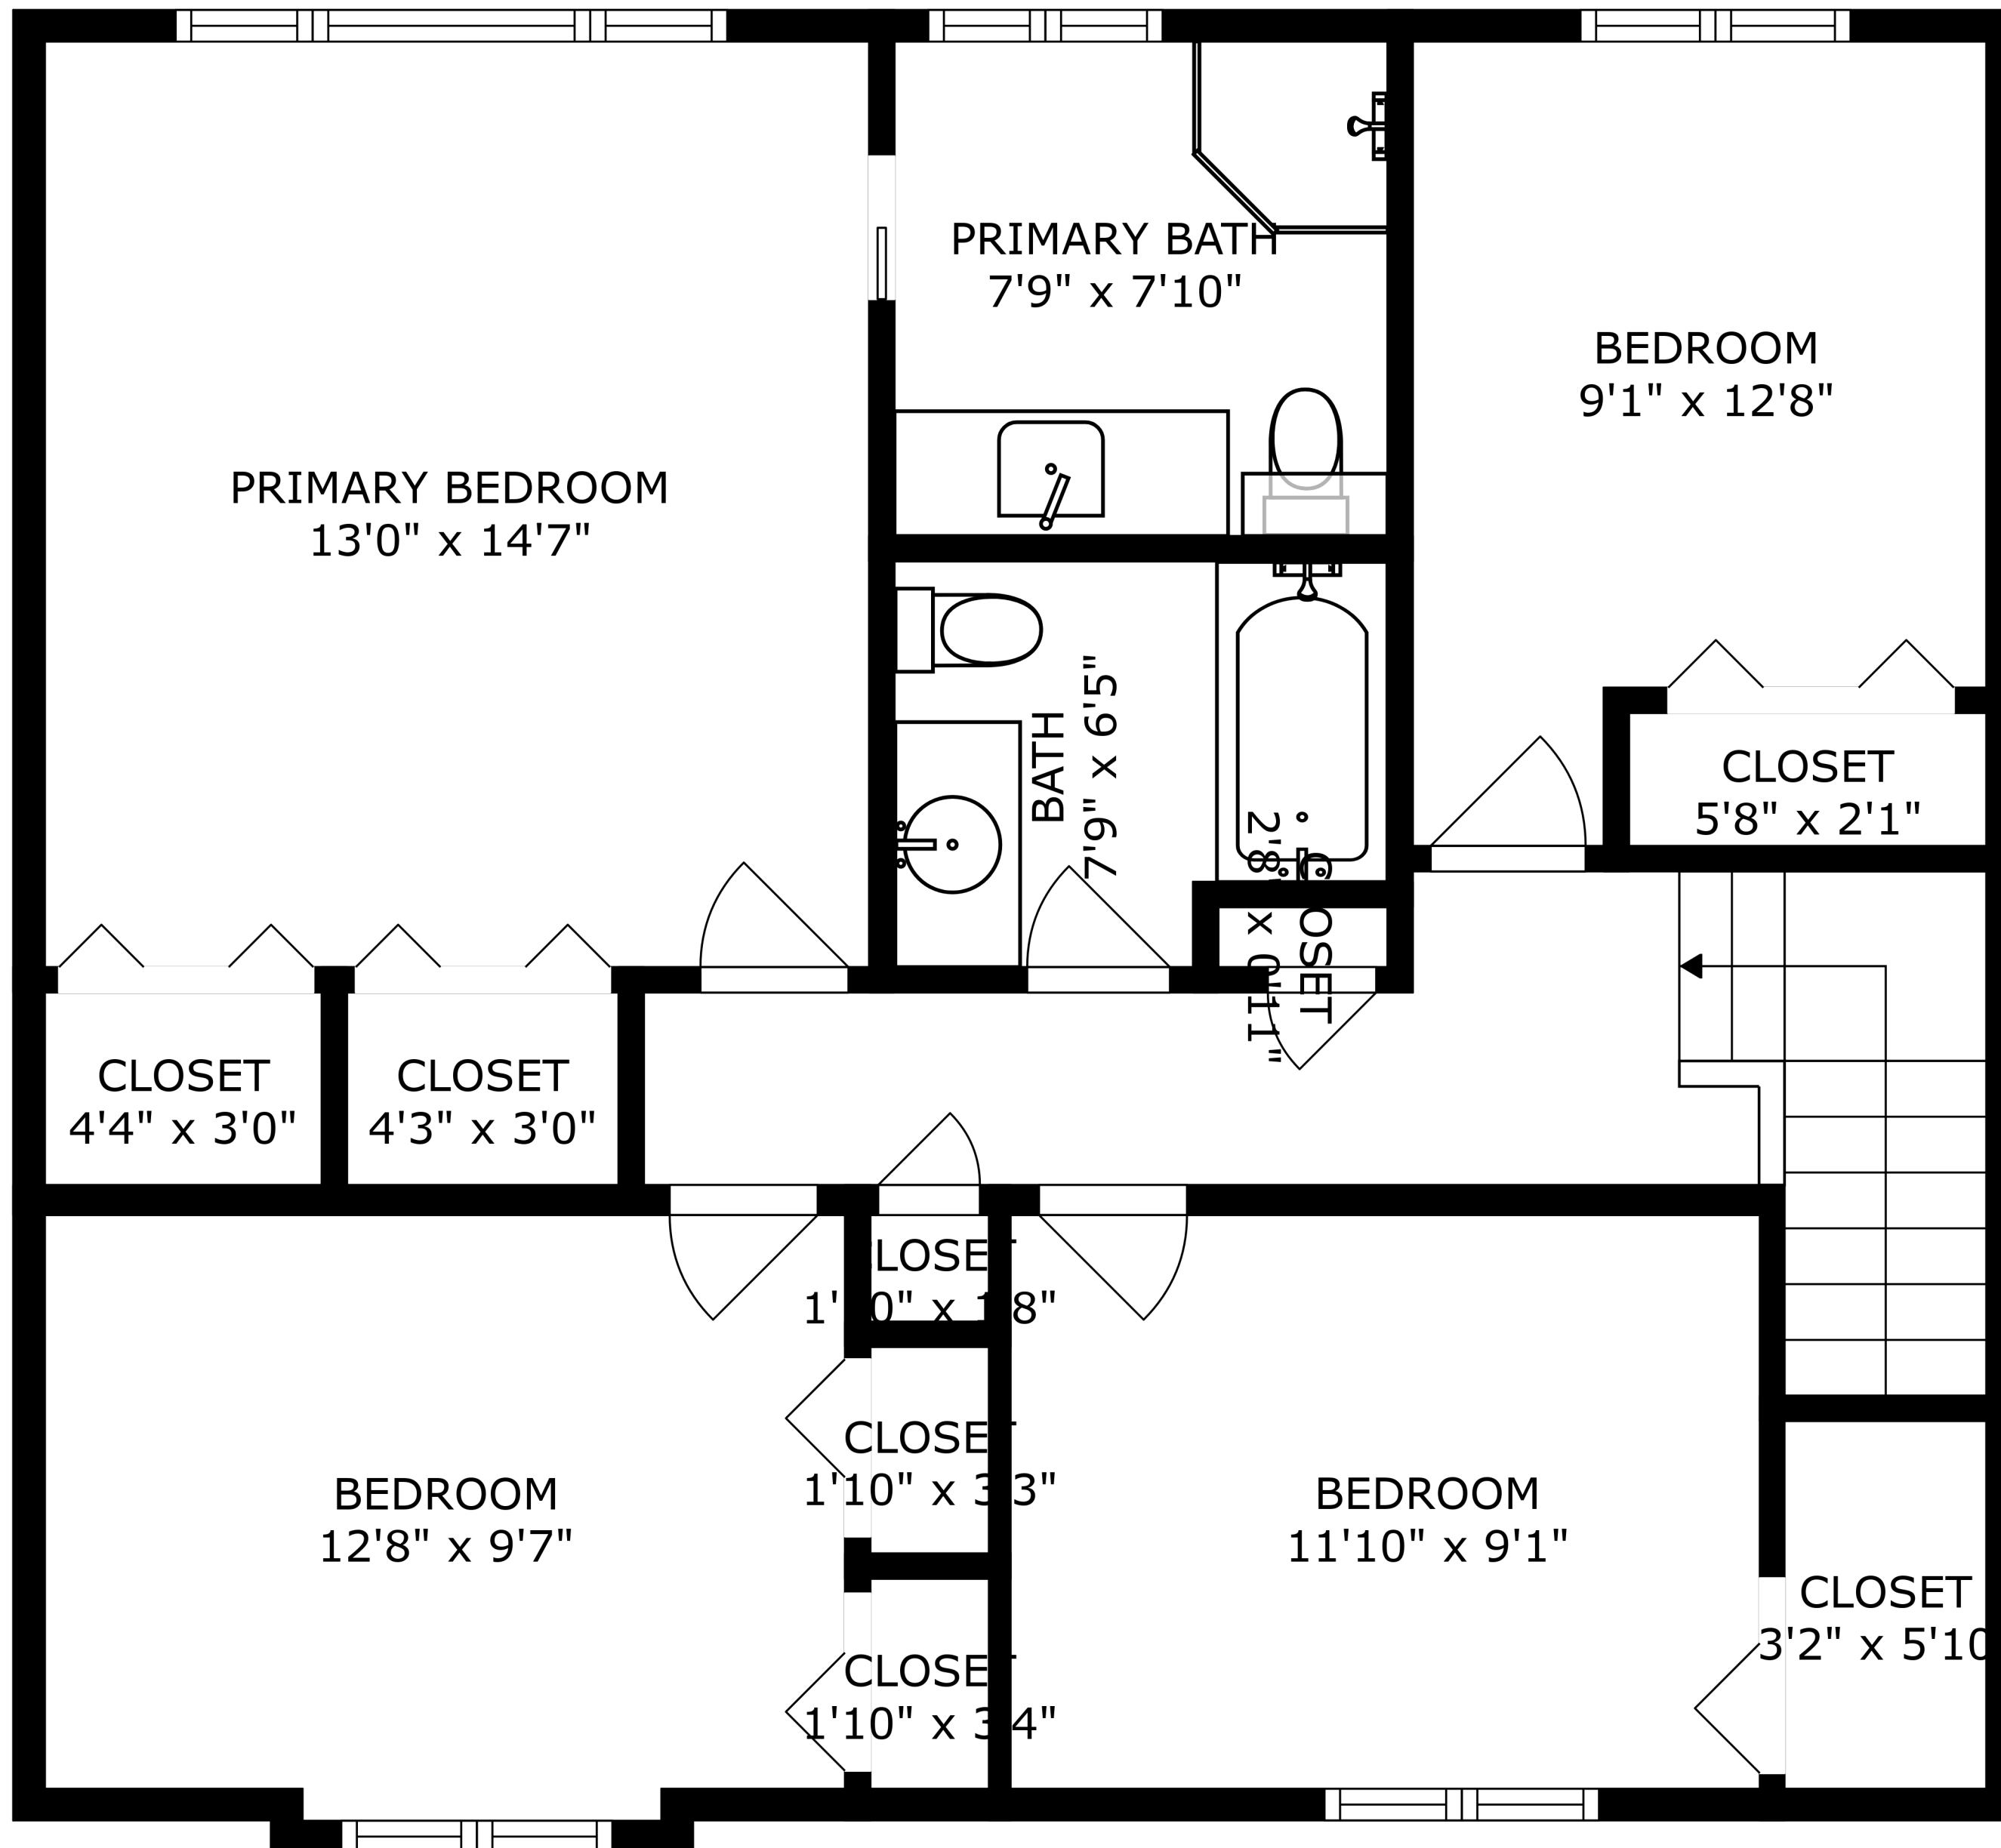

SIZES AND DIMENSIONS ARE APPROXIMATE, ACTUAL MAY VARY.

SIZES AND DIMENSIONS ARE APPROXIMATE, ACTUAL MAY VARY.

SIZES AND DIMENSIONS ARE APPROXIMATE, ACTUAL MAY VARY.

BEDROOM
10'8" x 11'0"

RECREATION ROOM
16'4" x 11'0"

STORAGE CLOSET
3'1" x 10'11"

W.I.C.
10'8" x 3'9"

STORAGE
23'10" x 13'2"

REF

BATH
4'8" x 9'7"