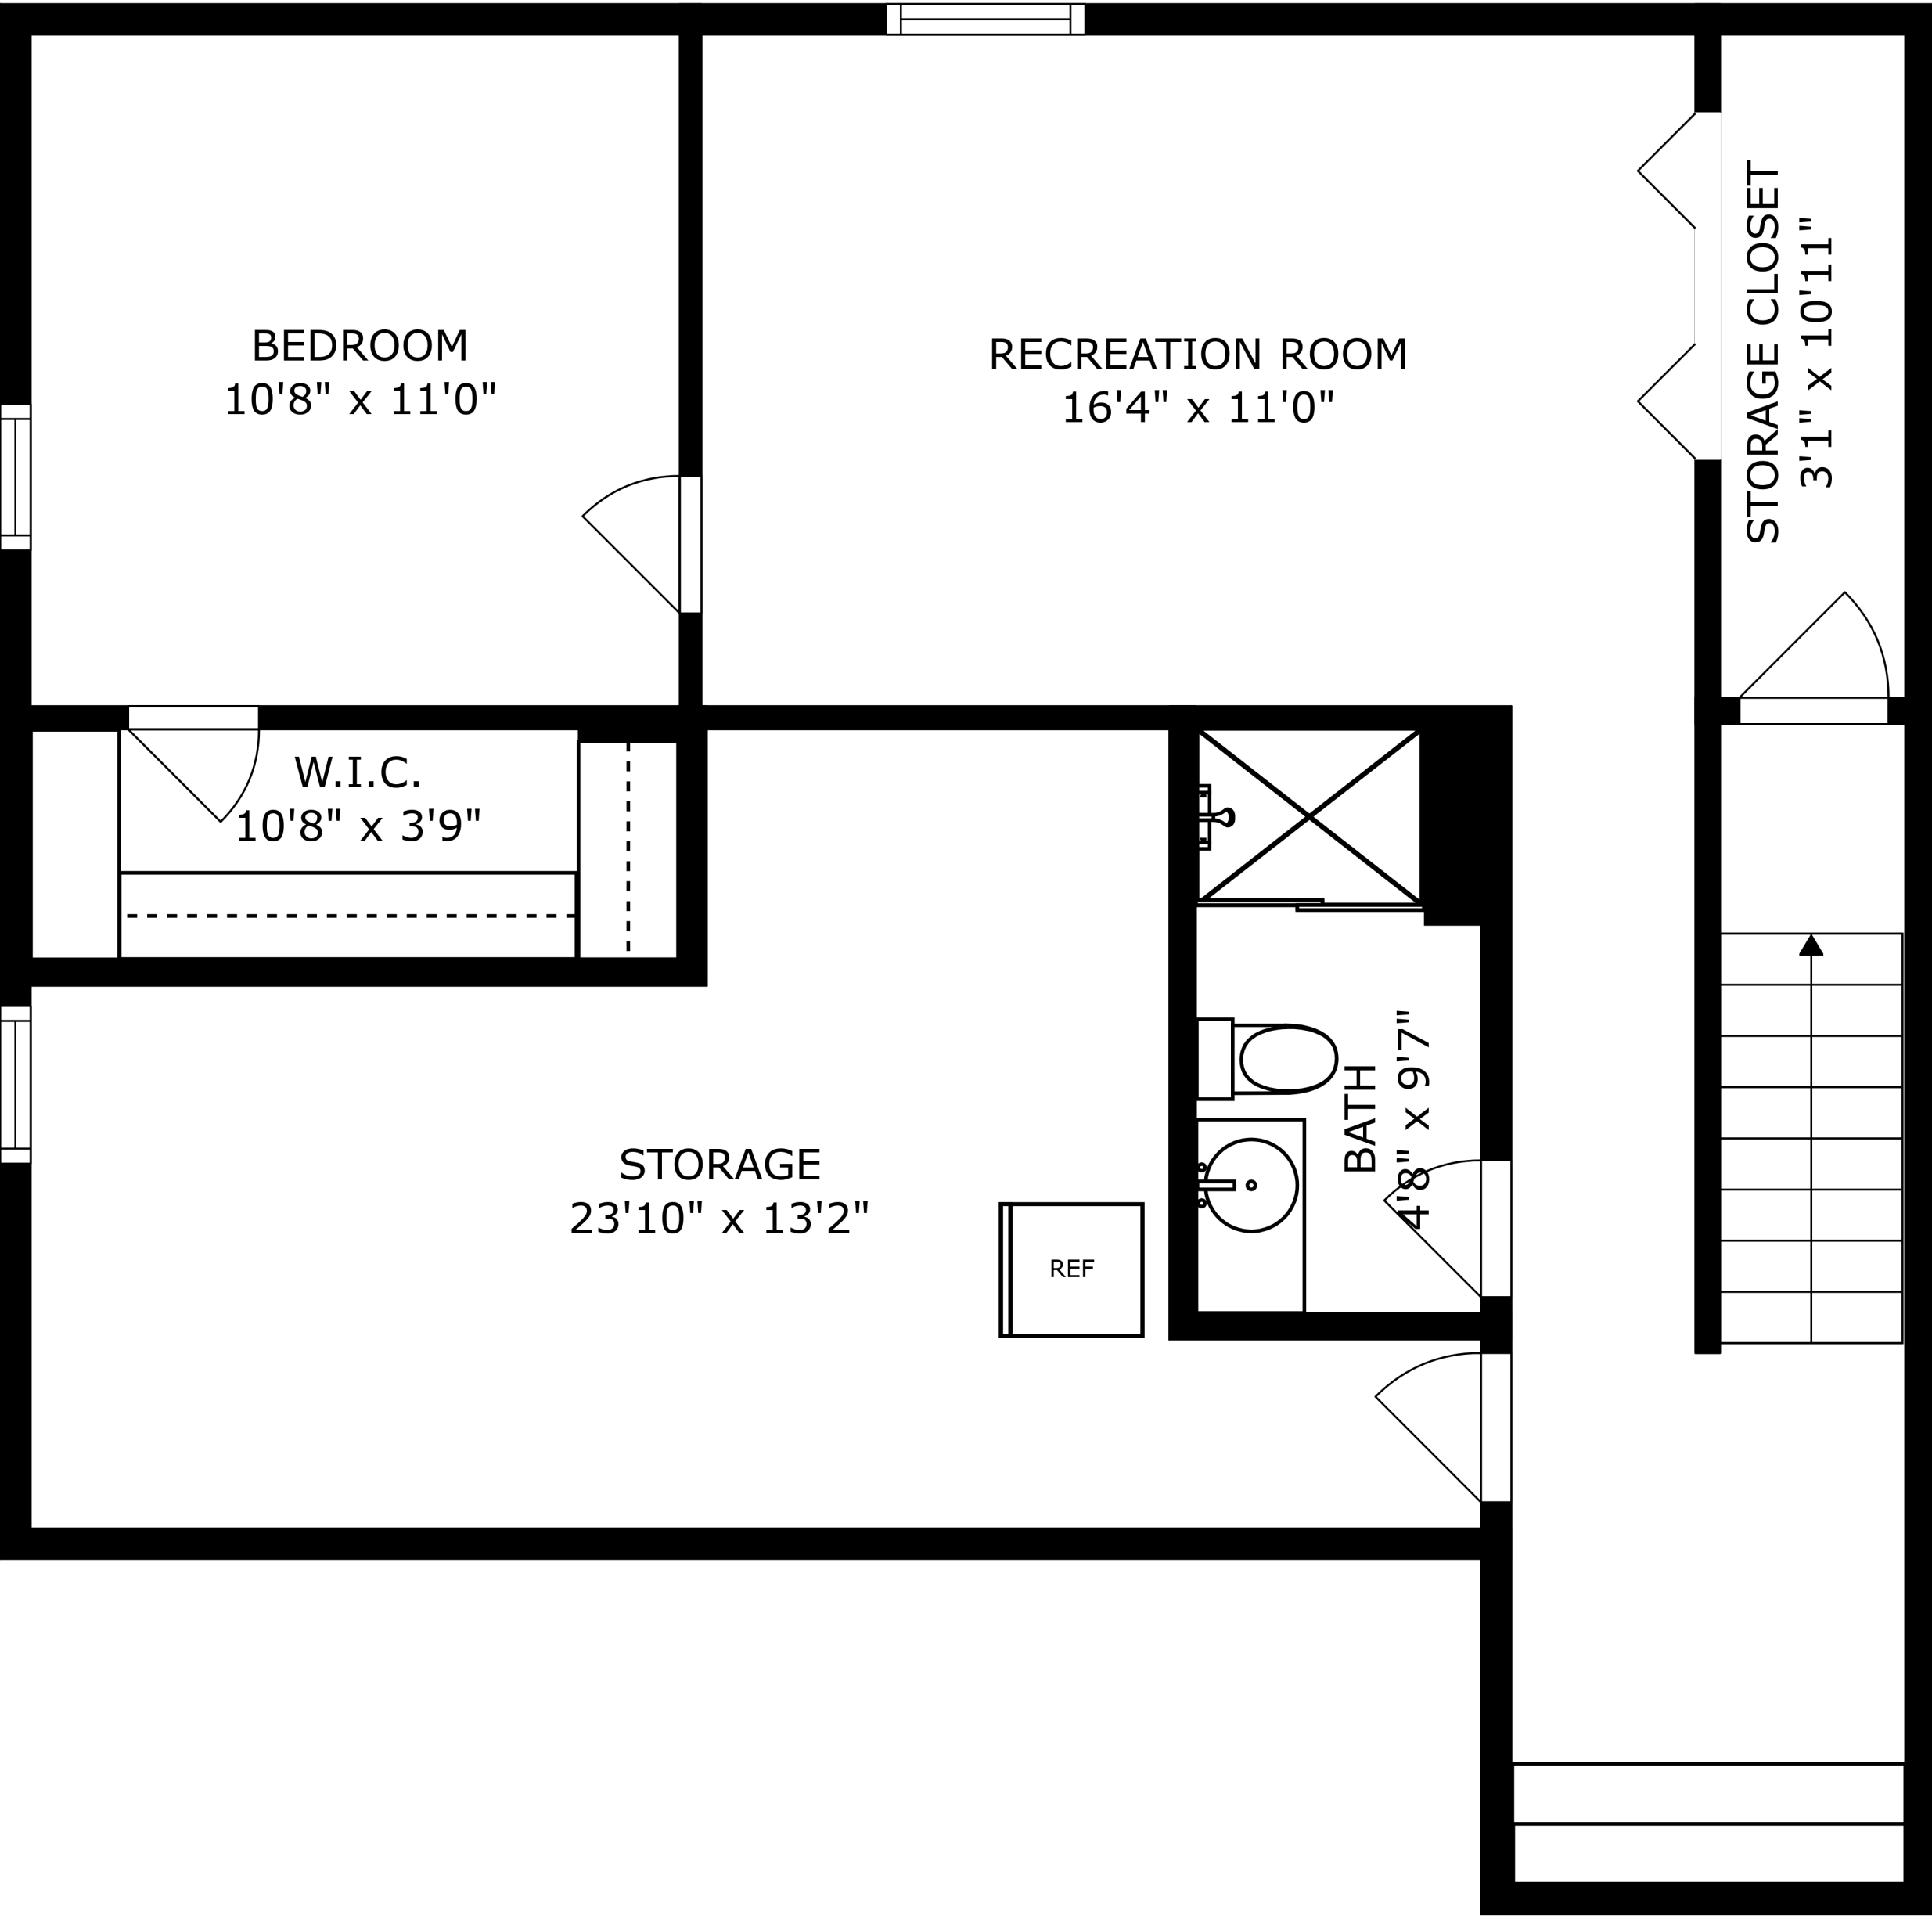

SIZES AND DIMENSIONS ARE APPROXIMATE, ACTUAL MAY VARY.

SIZES AND DIMENSIONS ARE APPROXIMATE, ACTUAL MAY VARY.

SIZES AND DIMENSIONS ARE APPROXIMATE, ACTUAL MAY VARY.

BEDROOM
10'8" x 11'0"

RECREATION ROOM
16'4" x 11'0"

STORAGE CLOSET
3'1" x 10'11"

W.I.C.
10'8" x 3'9"

STORAGE
23'10" x 13'2"

REF

BATH
4'8" x 9'7"