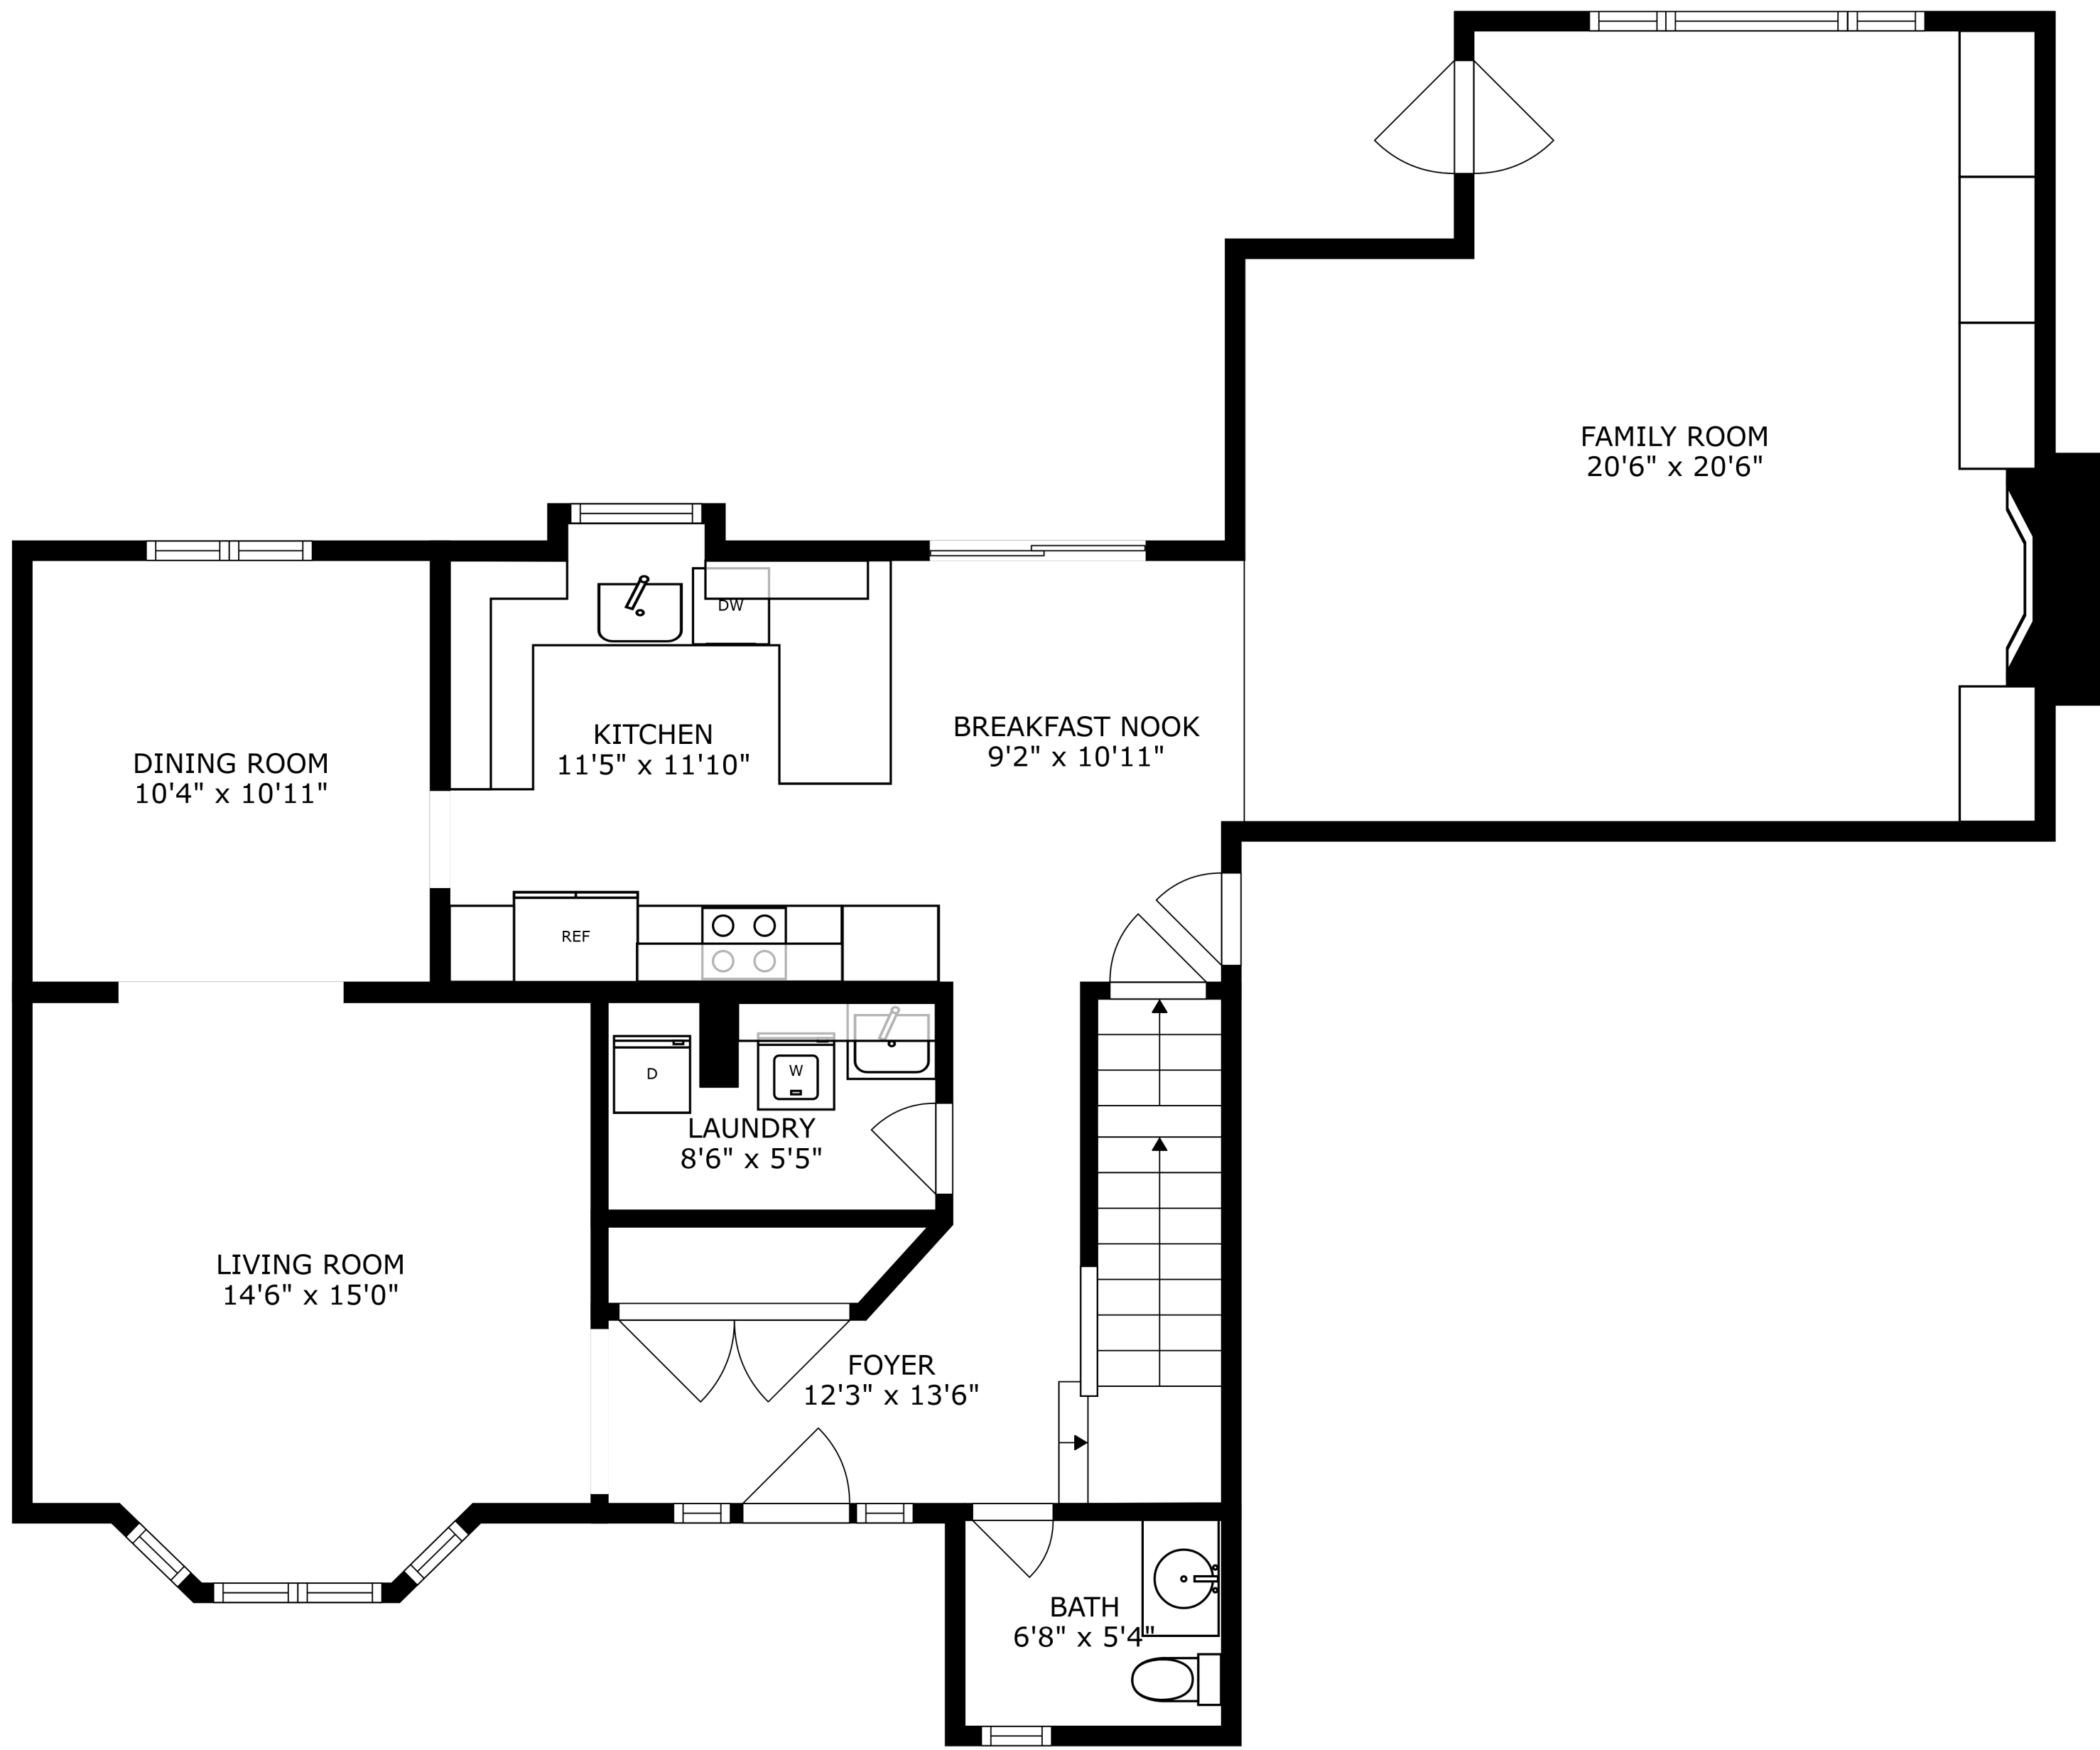

SIZES AND DIMENSIONS ARE APPROXIMATE, ACTUAL MAY VARY.

SIZES AND DIMENSIONS ARE APPROXIMATE, ACTUAL MAY VARY.

SIZES AND DIMENSIONS ARE APPROXIMATE, ACTUAL MAY VARY.

BEDROOM
10'8" x 11'0"

RECREATION ROOM
16'4" x 11'0"

STORAGE CLOSET
3'1" x 10'11"

W.I.C.
10'8" x 3'9"

STORAGE
23'10" x 13'2"

REF

BATH
4'8" x 9'7"