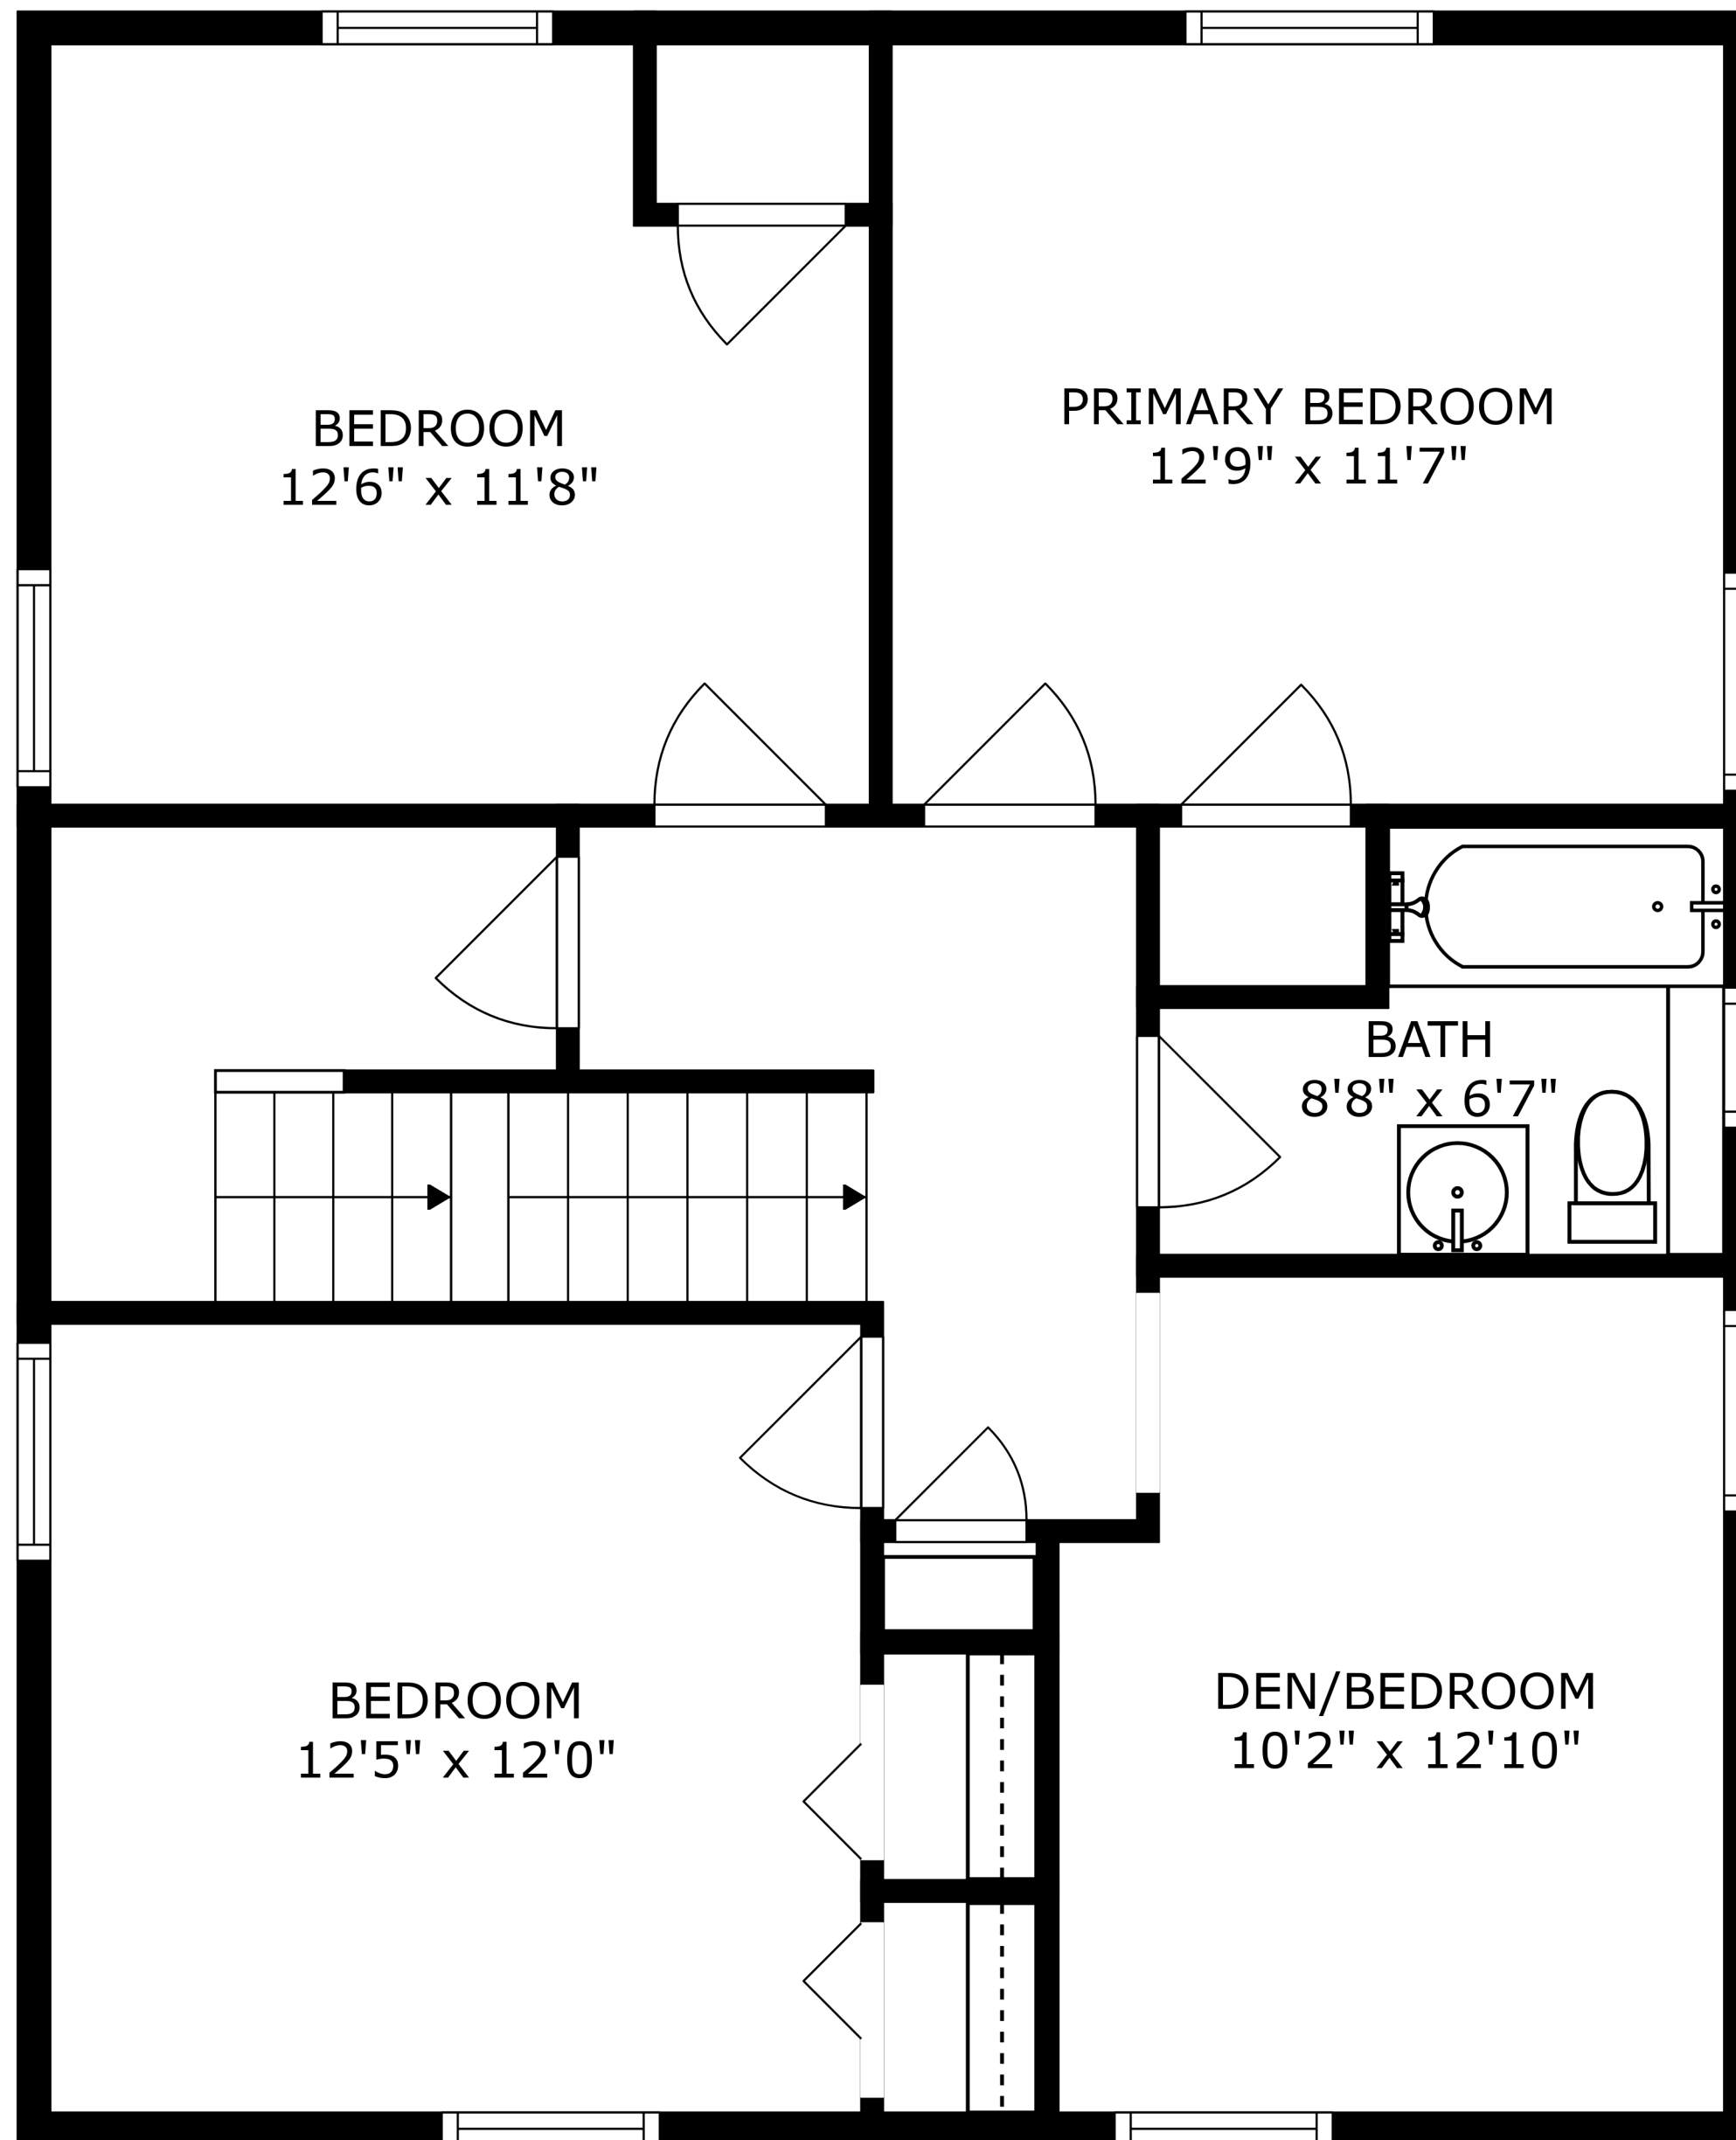

SIZES AND DIMENSIONS ARE APPROXIMATE, ACTUAL MAY VARY.

LOFT  
15'5" x 14'2"

STORAGE  
9'11" x 14'2"

SIZES AND DIMENSIONS ARE APPROXIMATE, ACTUAL MAY VARY.

SIZES AND DIMENSIONS ARE APPROXIMATE, ACTUAL MAY VARY.

SIZES AND DIMENSIONS ARE APPROXIMATE, ACTUAL MAY VARY.