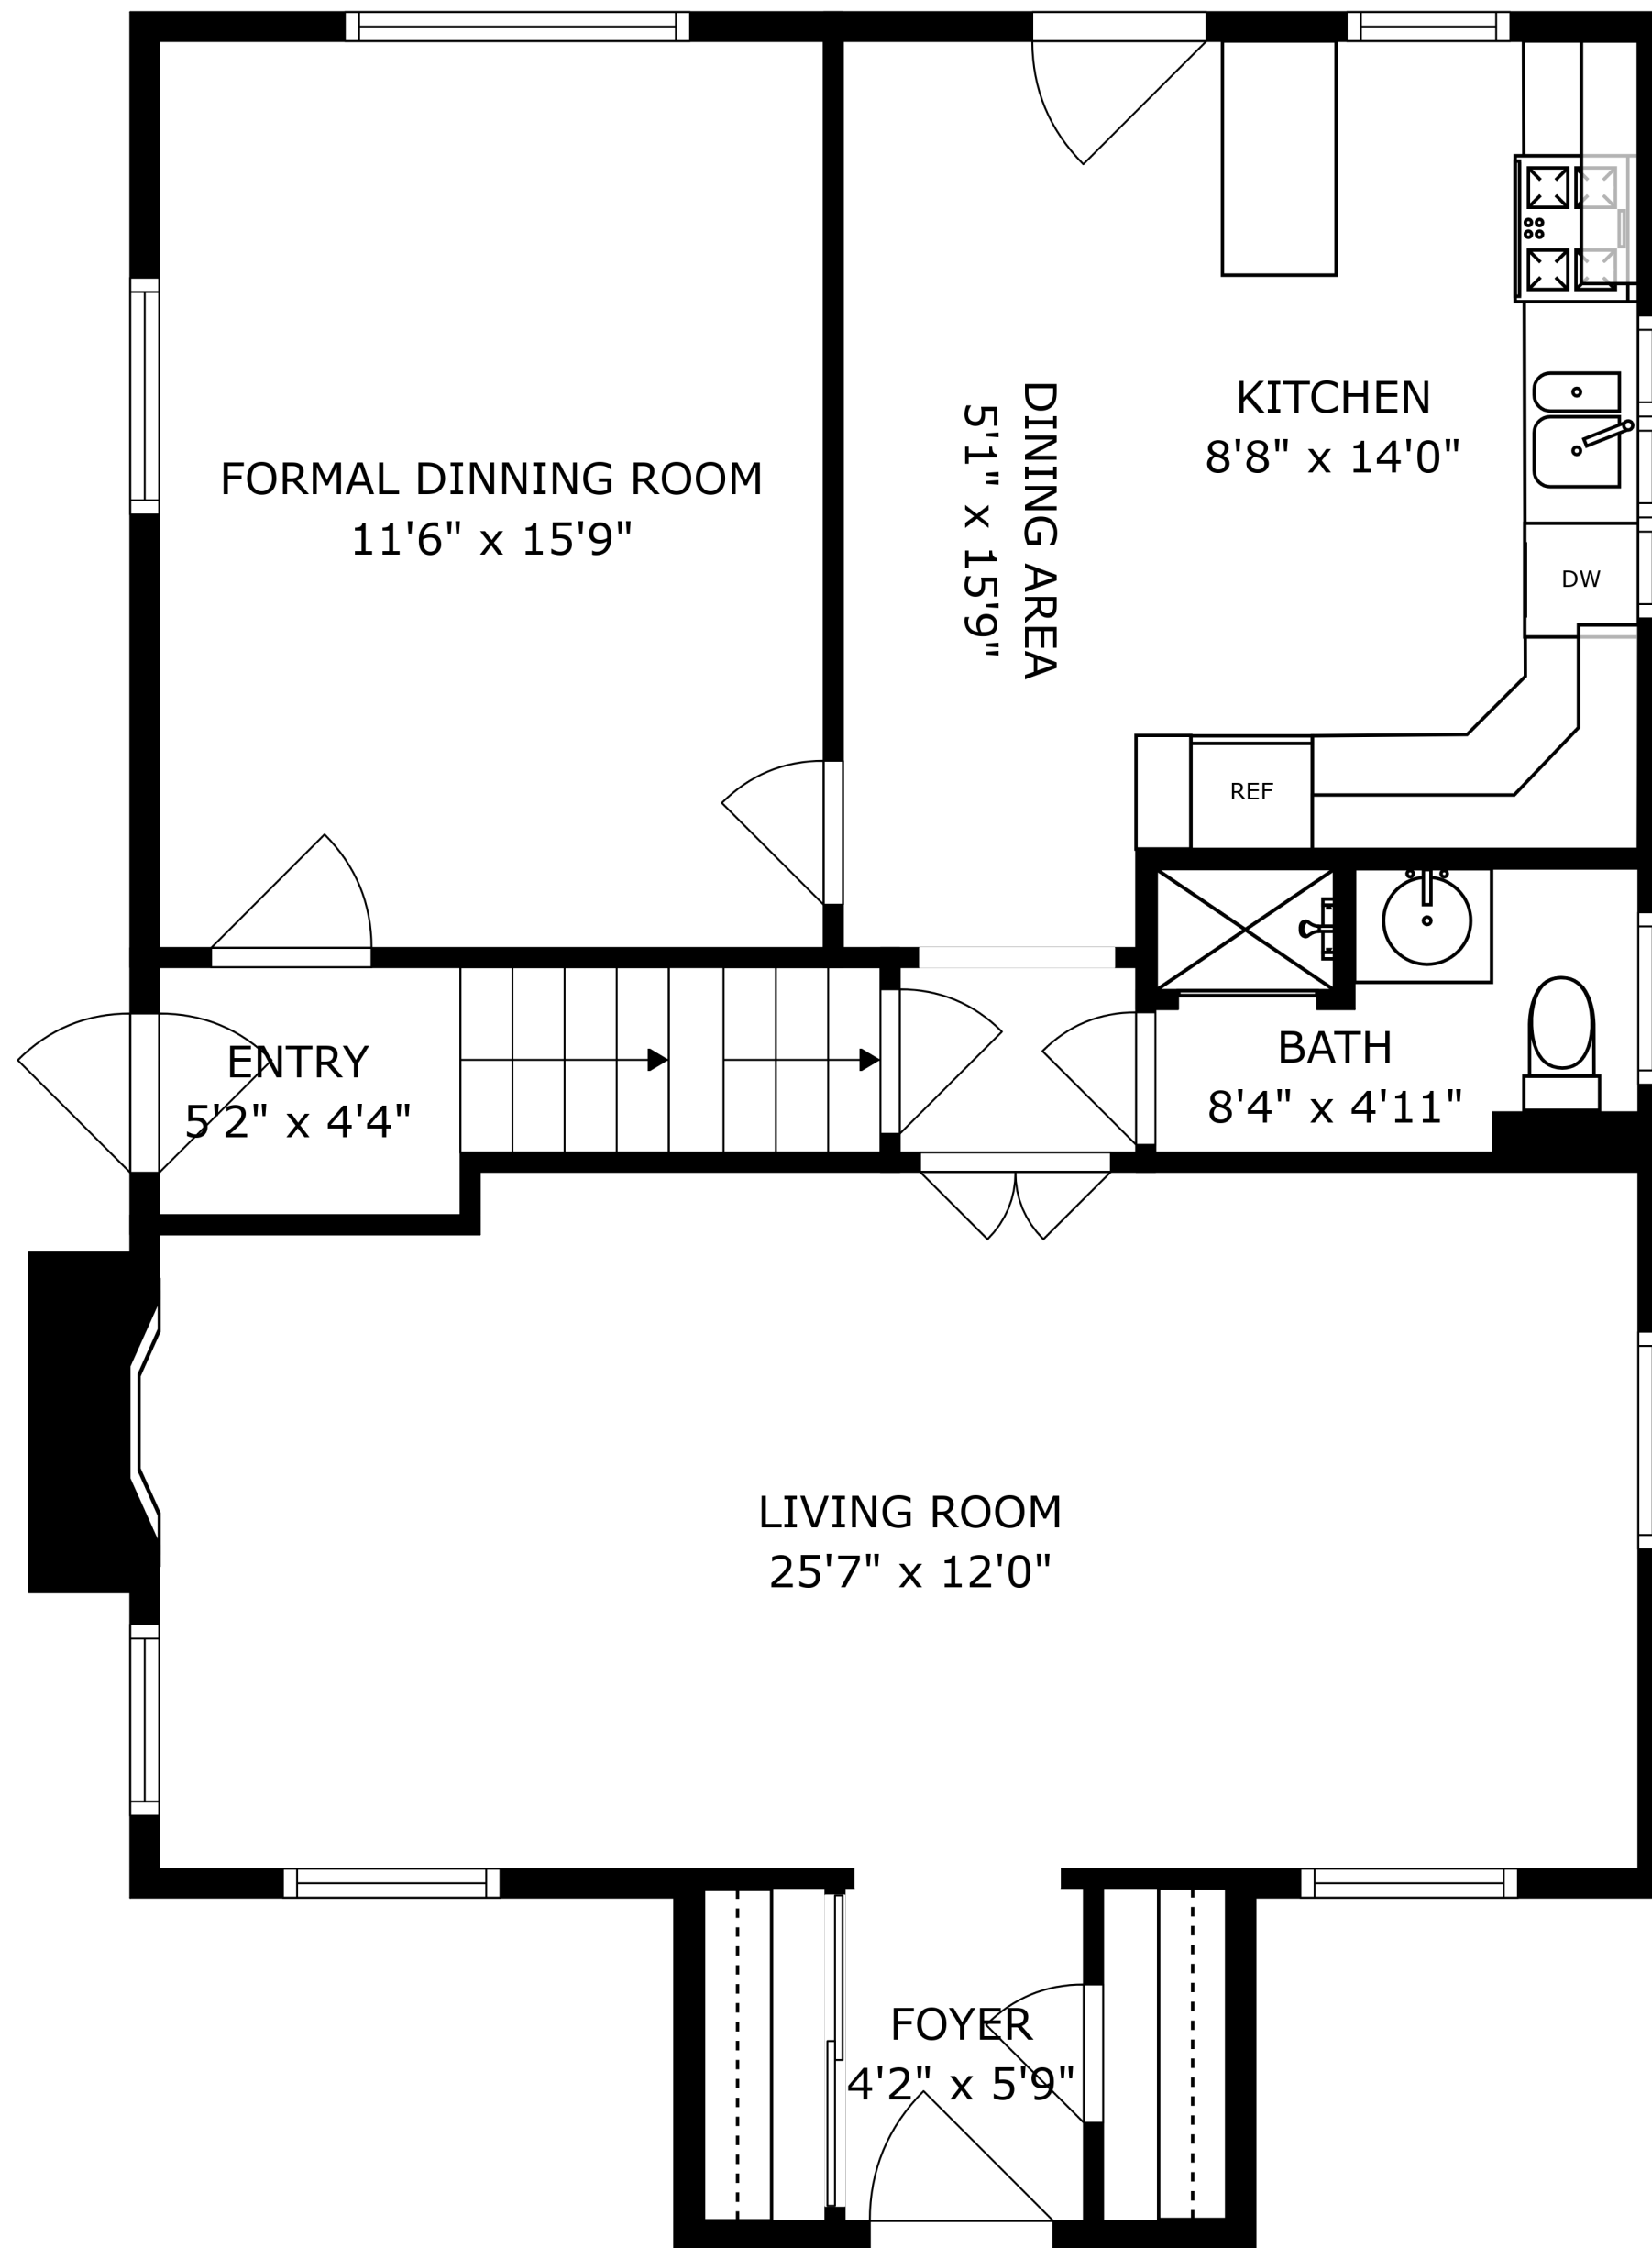

SIZES AND DIMENSIONS ARE APPROXIMATE, ACTUAL MAY VARY.

LOFT  
15'5" x 14'2"

STORAGE  
9'11" x 14'2"

SIZES AND DIMENSIONS ARE APPROXIMATE, ACTUAL MAY VARY.

SIZES AND DIMENSIONS ARE APPROXIMATE, ACTUAL MAY VARY.

SIZES AND DIMENSIONS ARE APPROXIMATE, ACTUAL MAY VARY.