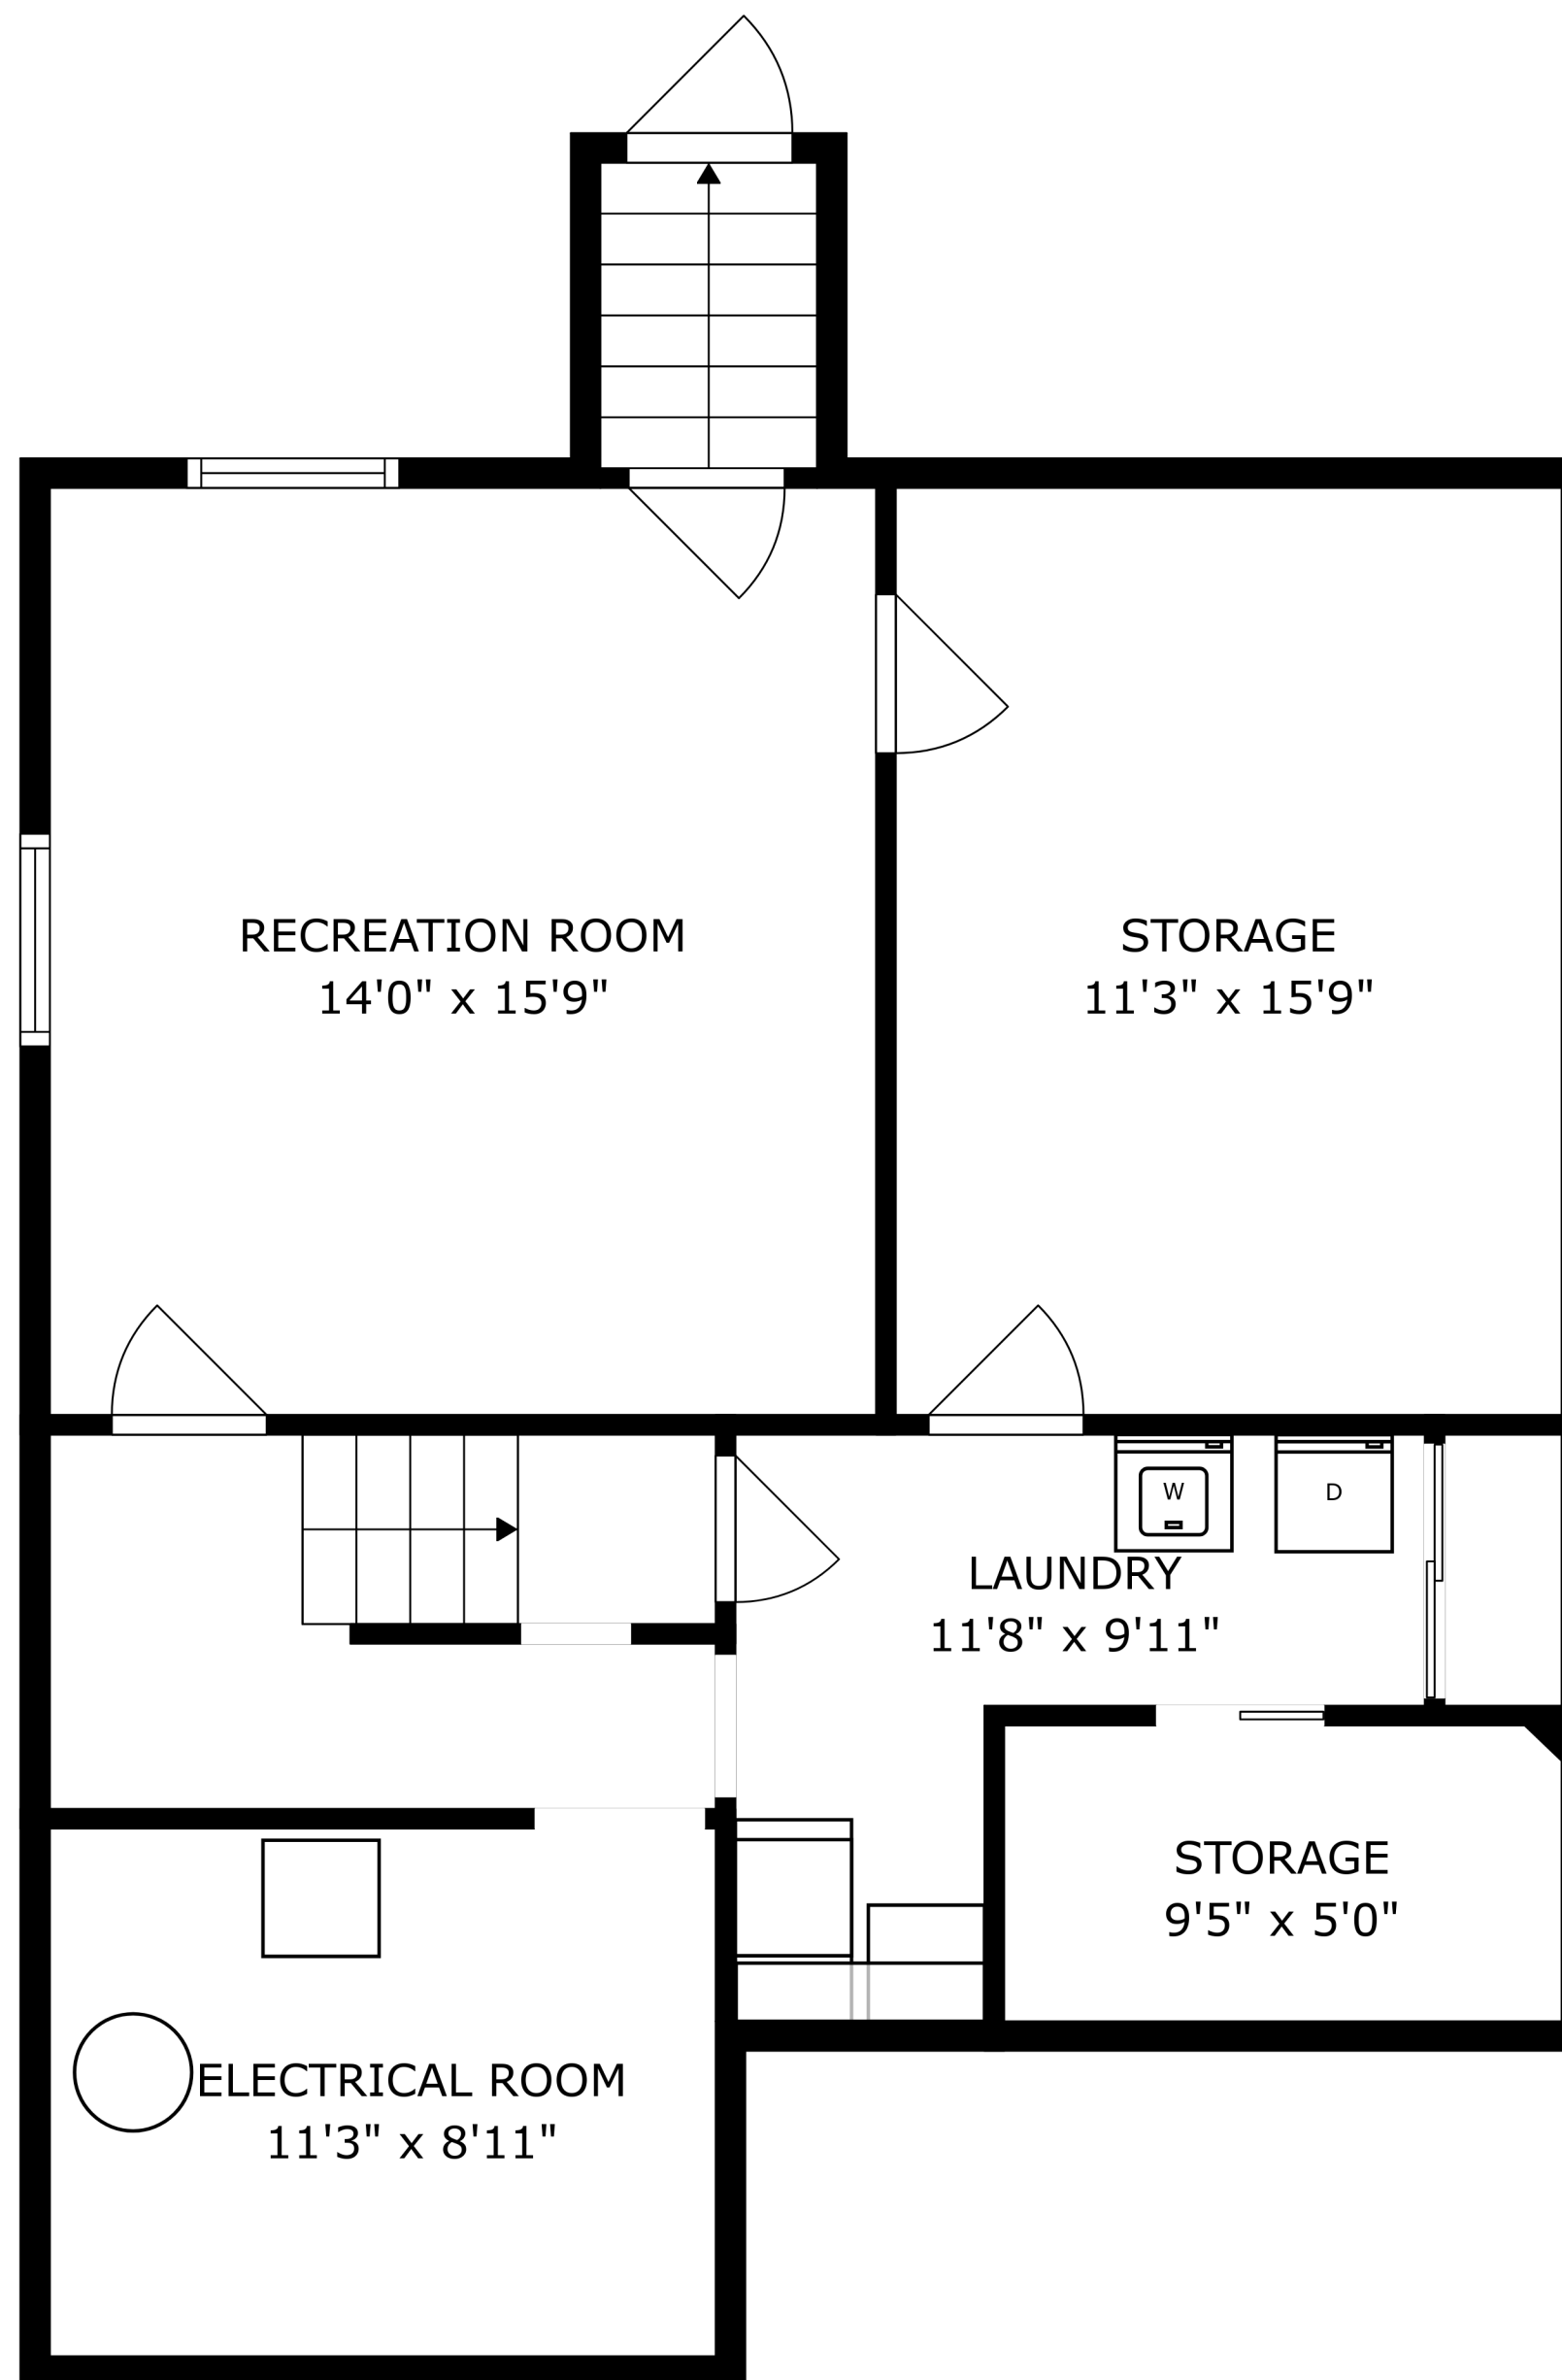

SIZES AND DIMENSIONS ARE APPROXIMATE, ACTUAL MAY VARY.

LOFT  
15'5" x 14'2"

STORAGE  
9'11" x 14'2"

SIZES AND DIMENSIONS ARE APPROXIMATE, ACTUAL MAY VARY.

SIZES AND DIMENSIONS ARE APPROXIMATE, ACTUAL MAY VARY.

SIZES AND DIMENSIONS ARE APPROXIMATE, ACTUAL MAY VARY.