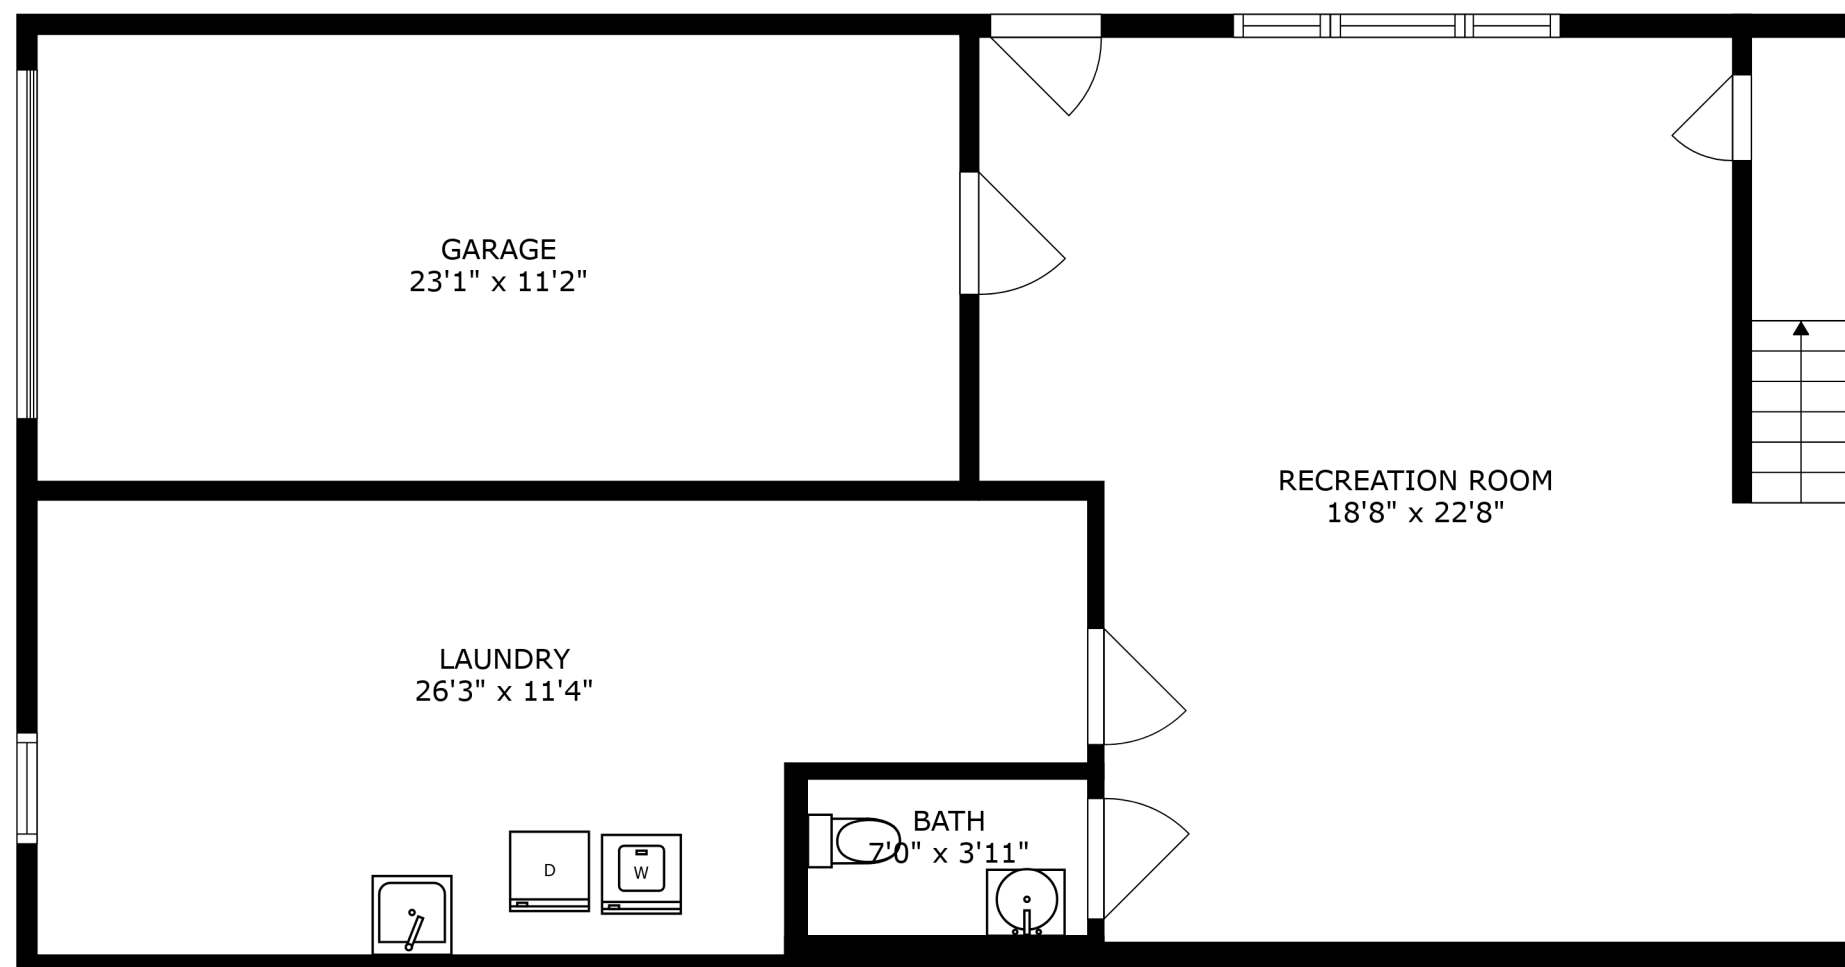

FLOOR 2

FLOOR 1

SIZES AND DIMENSIONS ARE APPROXIMATE, ACTUAL MAY VARY.

SIZES AND DIMENSIONS ARE APPROXIMATE, ACTUAL MAY VARY.

GARAGE
23'1" x 11'2"

RECREATION ROOM
18'8" x 22'8"

LAUNDRY
26'3" x 11'4"

BATH
7'0" x 3'11"