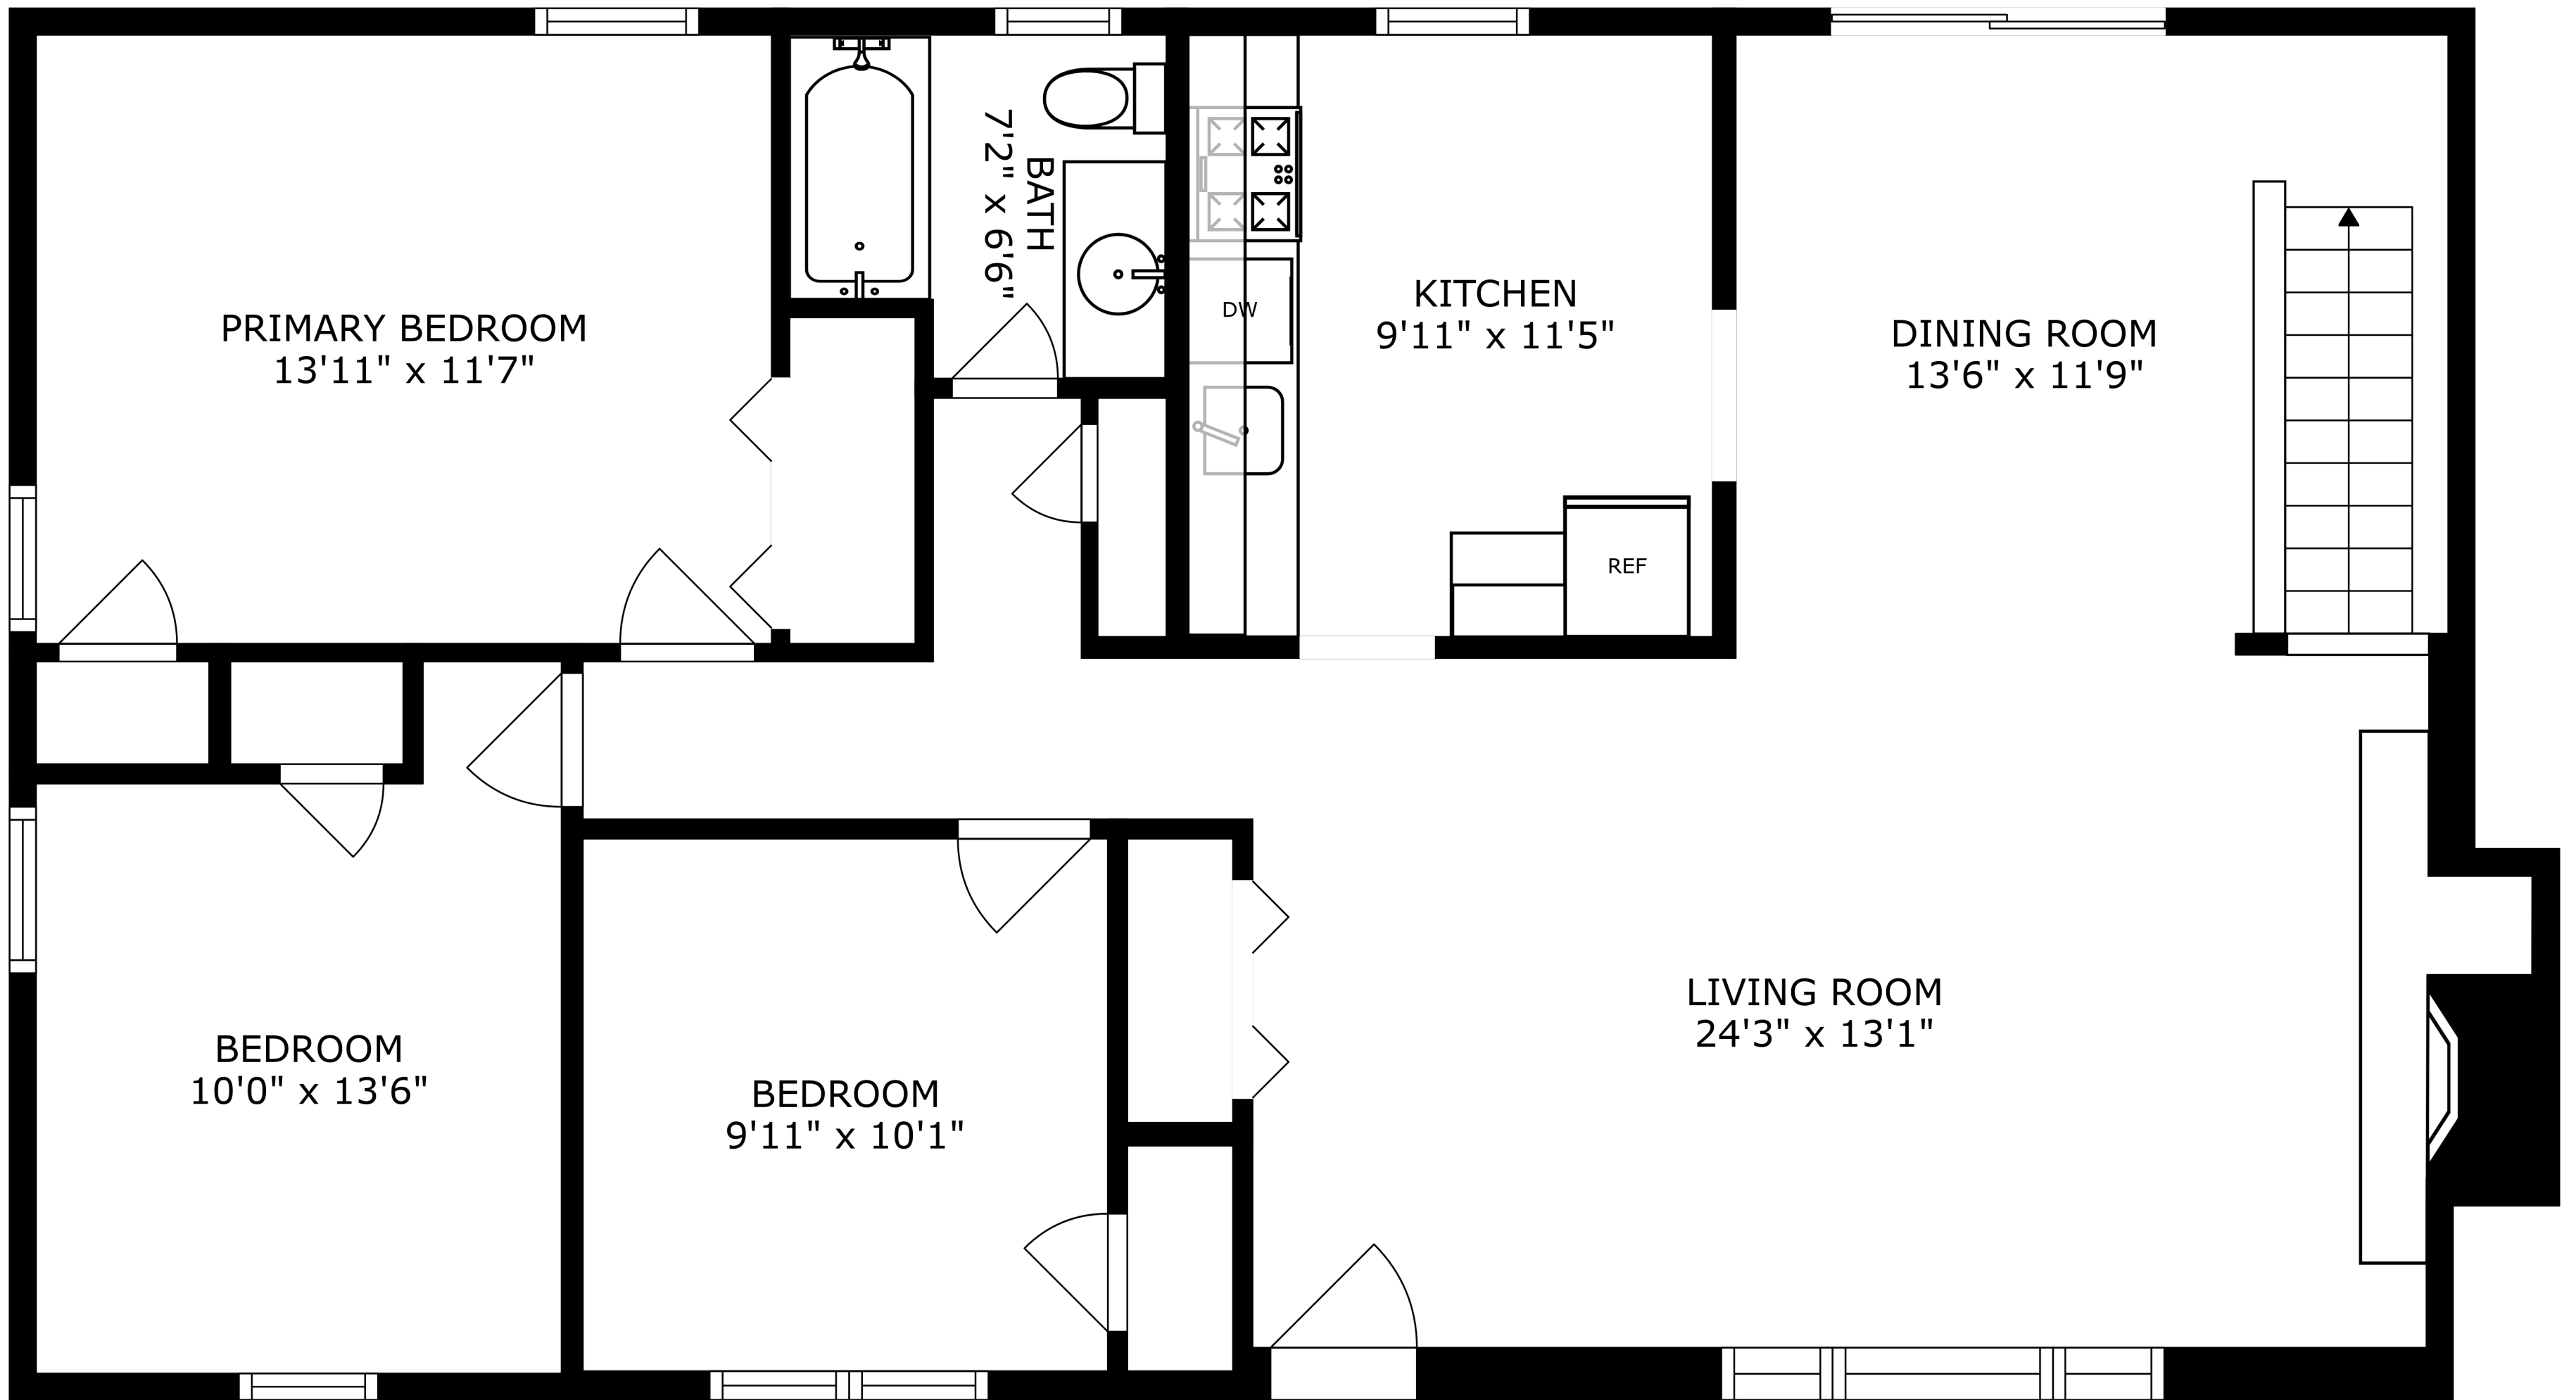

FLOOR 2

FLOOR 1

SIZES AND DIMENSIONS ARE APPROXIMATE, ACTUAL MAY VARY.

SIZES AND DIMENSIONS ARE APPROXIMATE, ACTUAL MAY VARY.

GARAGE
23'1" x 11'2"

RECREATION ROOM
18'8" x 22'8"

LAUNDRY
26'3" x 11'4"

BATH
7'0" x 3'11"