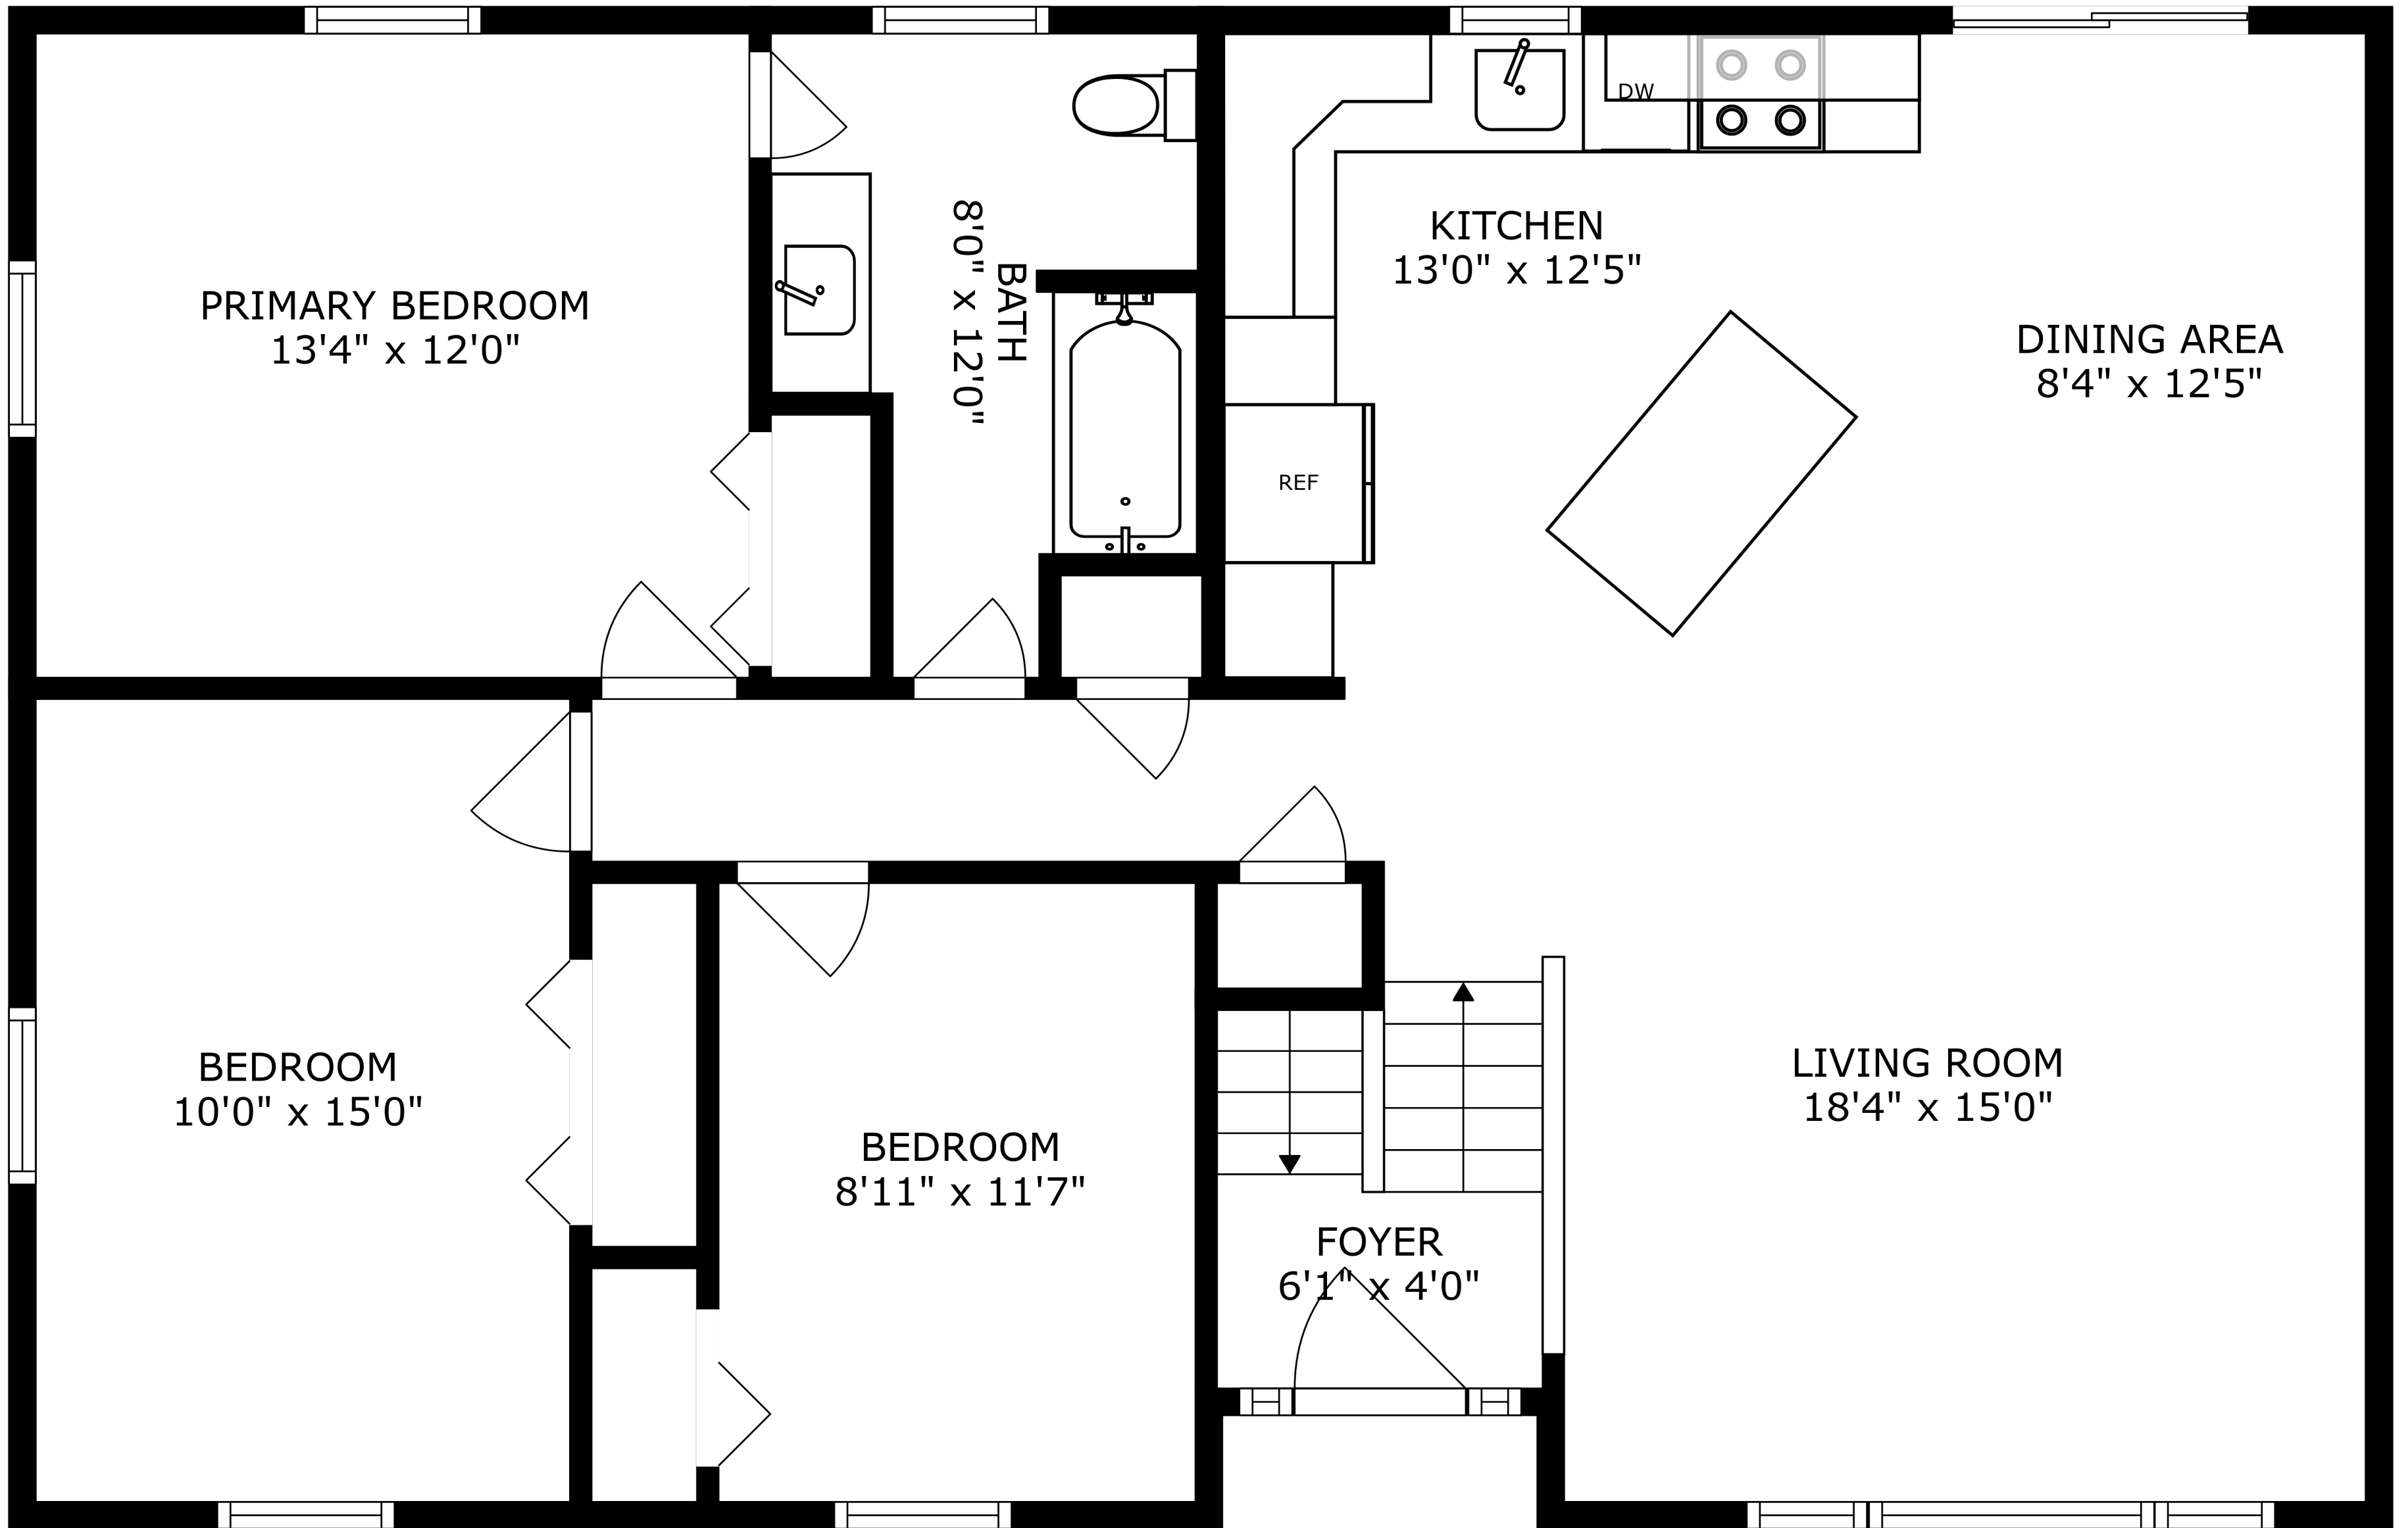

FLOOR 2

FLOOR 1

SIZES AND DIMENSIONS ARE APPROXIMATE, ACTUAL MAY VARY.

SIZES AND DIMENSIONS ARE APPROXIMATE, ACTUAL MAY VARY.

GARAGE
22'1" x 25'7"

LAUNDRY
5'7" x 8'7"

BATH
8'11" x 8'7"

BEDROOM
11'0" x 11'2"

FAMILY ROOM
17'4" x 25'1"