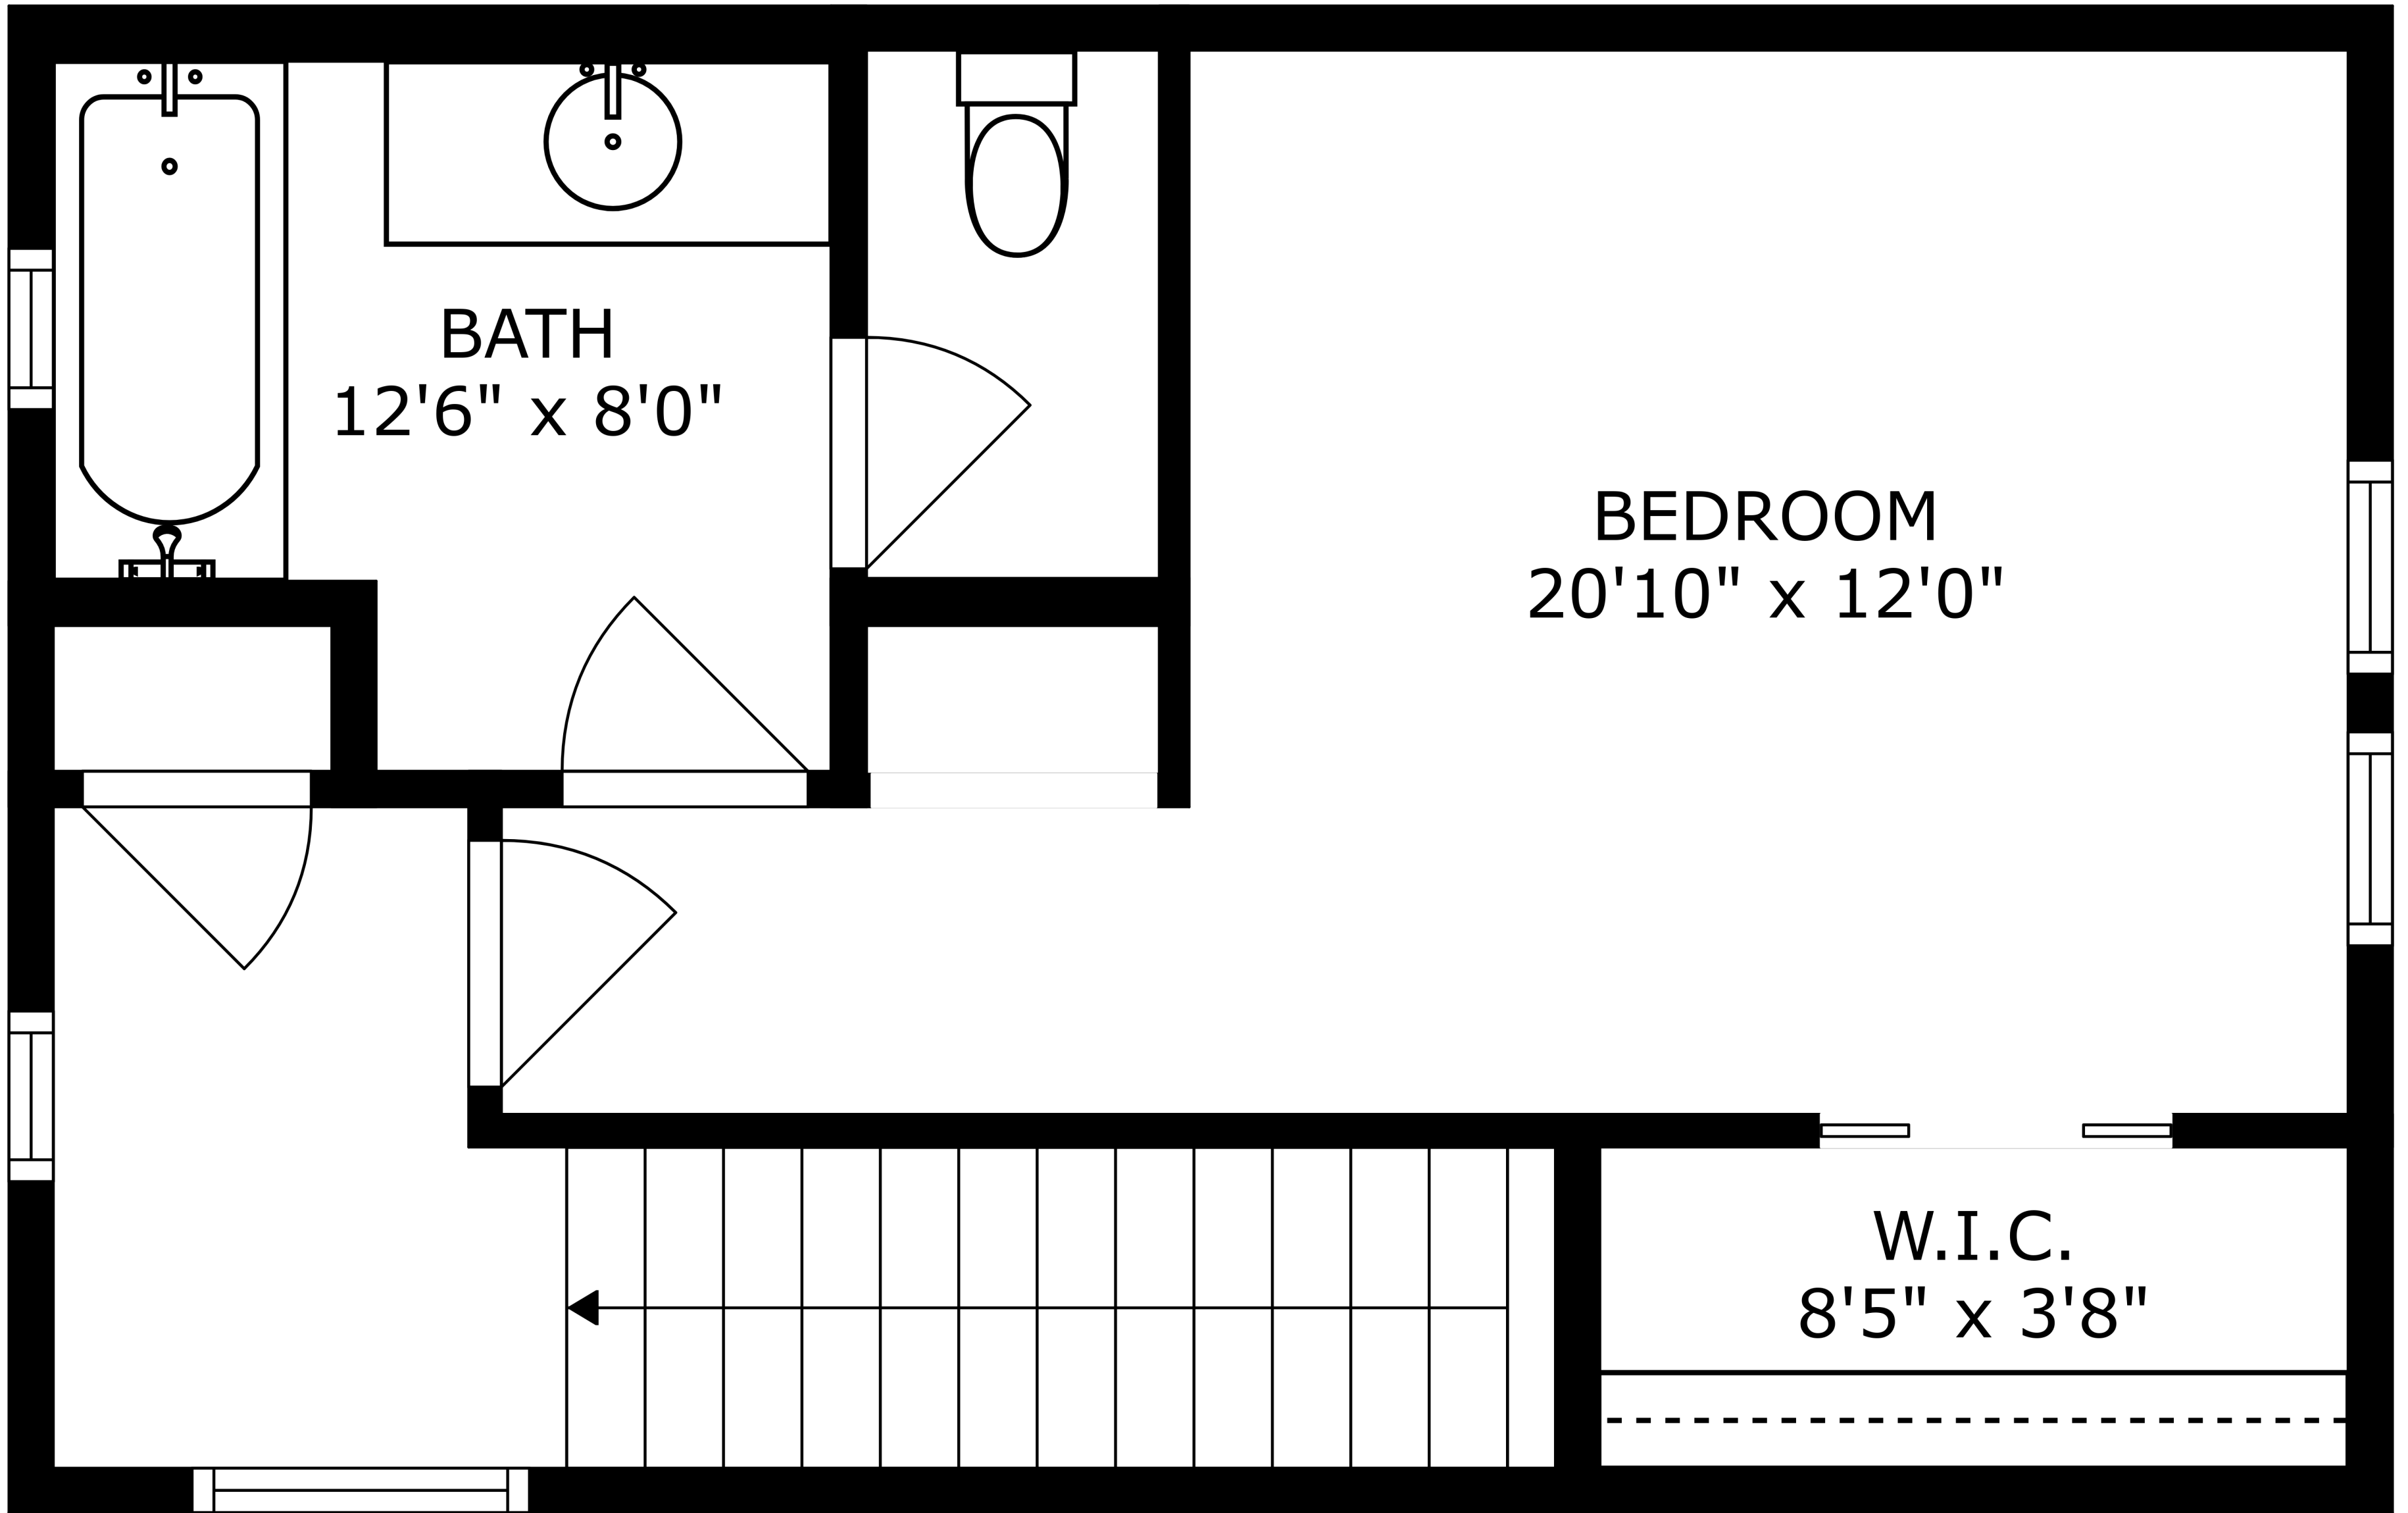

FLOOR 3

FLOOR 1

FLOOR 2

SIZES AND DIMENSIONS ARE APPROXIMATE, ACTUAL MAY VARY.

BATH
12'6" x 8'0"

BEDROOM
20'10" x 12'0"

W.I.C.
8'5" x 3'8"

SIZES AND DIMENSIONS ARE APPROXIMATE, ACTUAL MAY VARY.

SIZES AND DIMENSIONS ARE APPROXIMATE, ACTUAL MAY VARY.