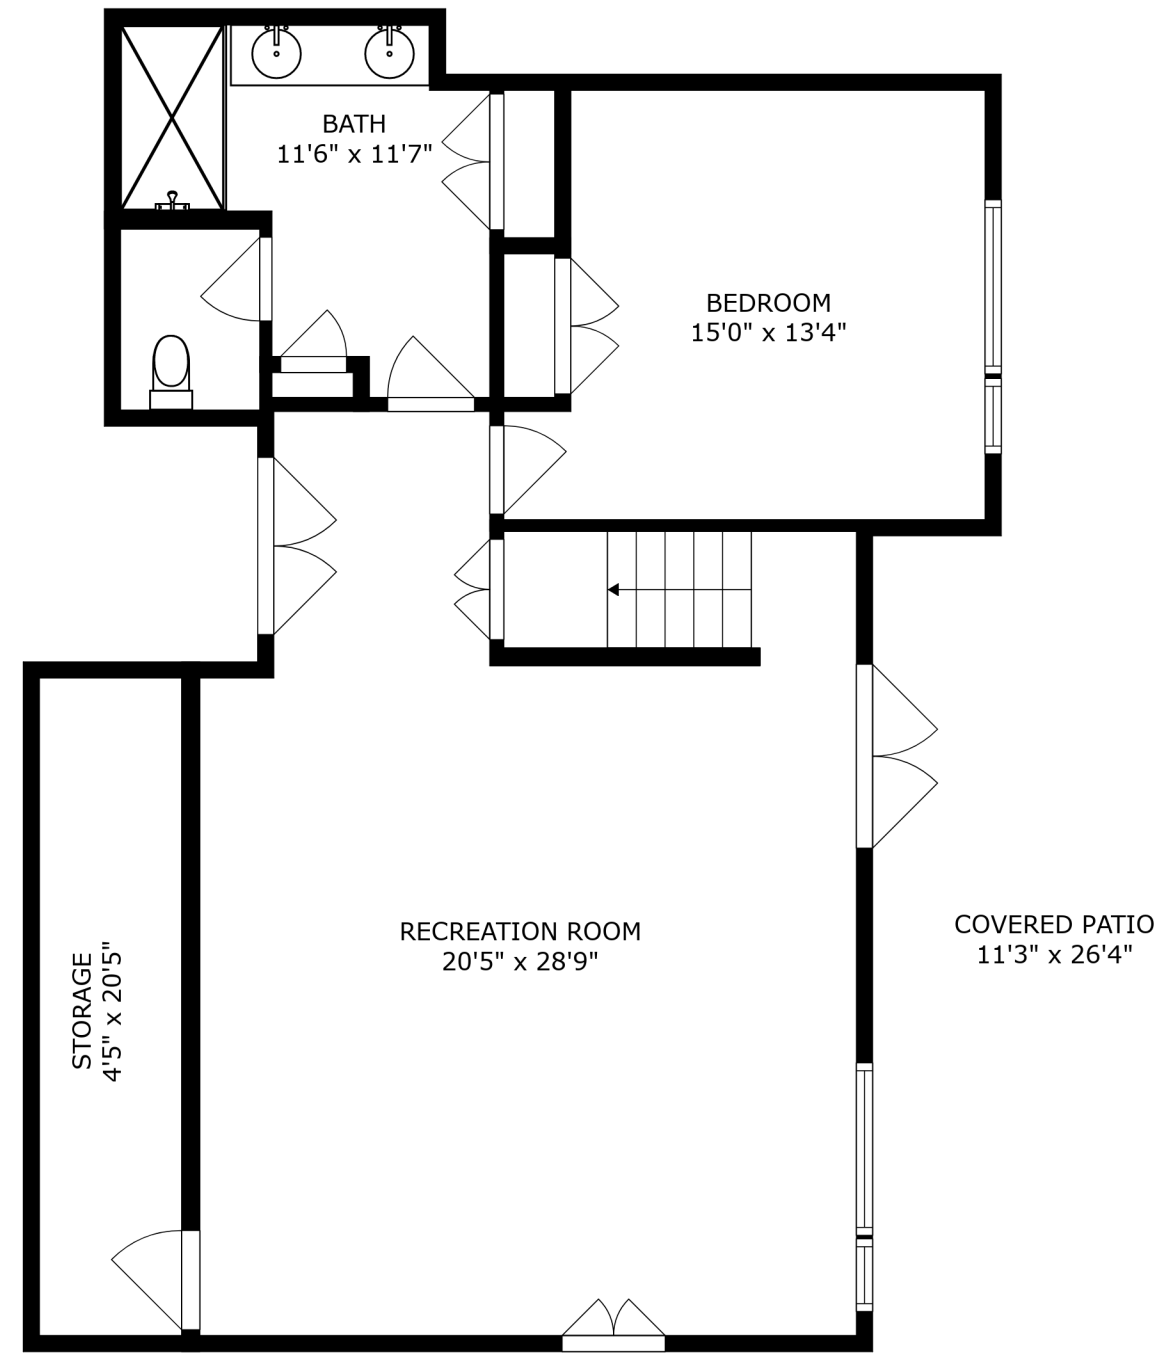

FLOOR 3

FLOOR 1

FLOOR 2

SIZES AND DIMENSIONS ARE APPROXIMATE, ACTUAL MAY VARY.

BATH
12'6" x 8'0"

BEDROOM
20'10" x 12'0"

W.I.C.
8'5" x 3'8"

SIZES AND DIMENSIONS ARE APPROXIMATE, ACTUAL MAY VARY.

SIZES AND DIMENSIONS ARE APPROXIMATE, ACTUAL MAY VARY.