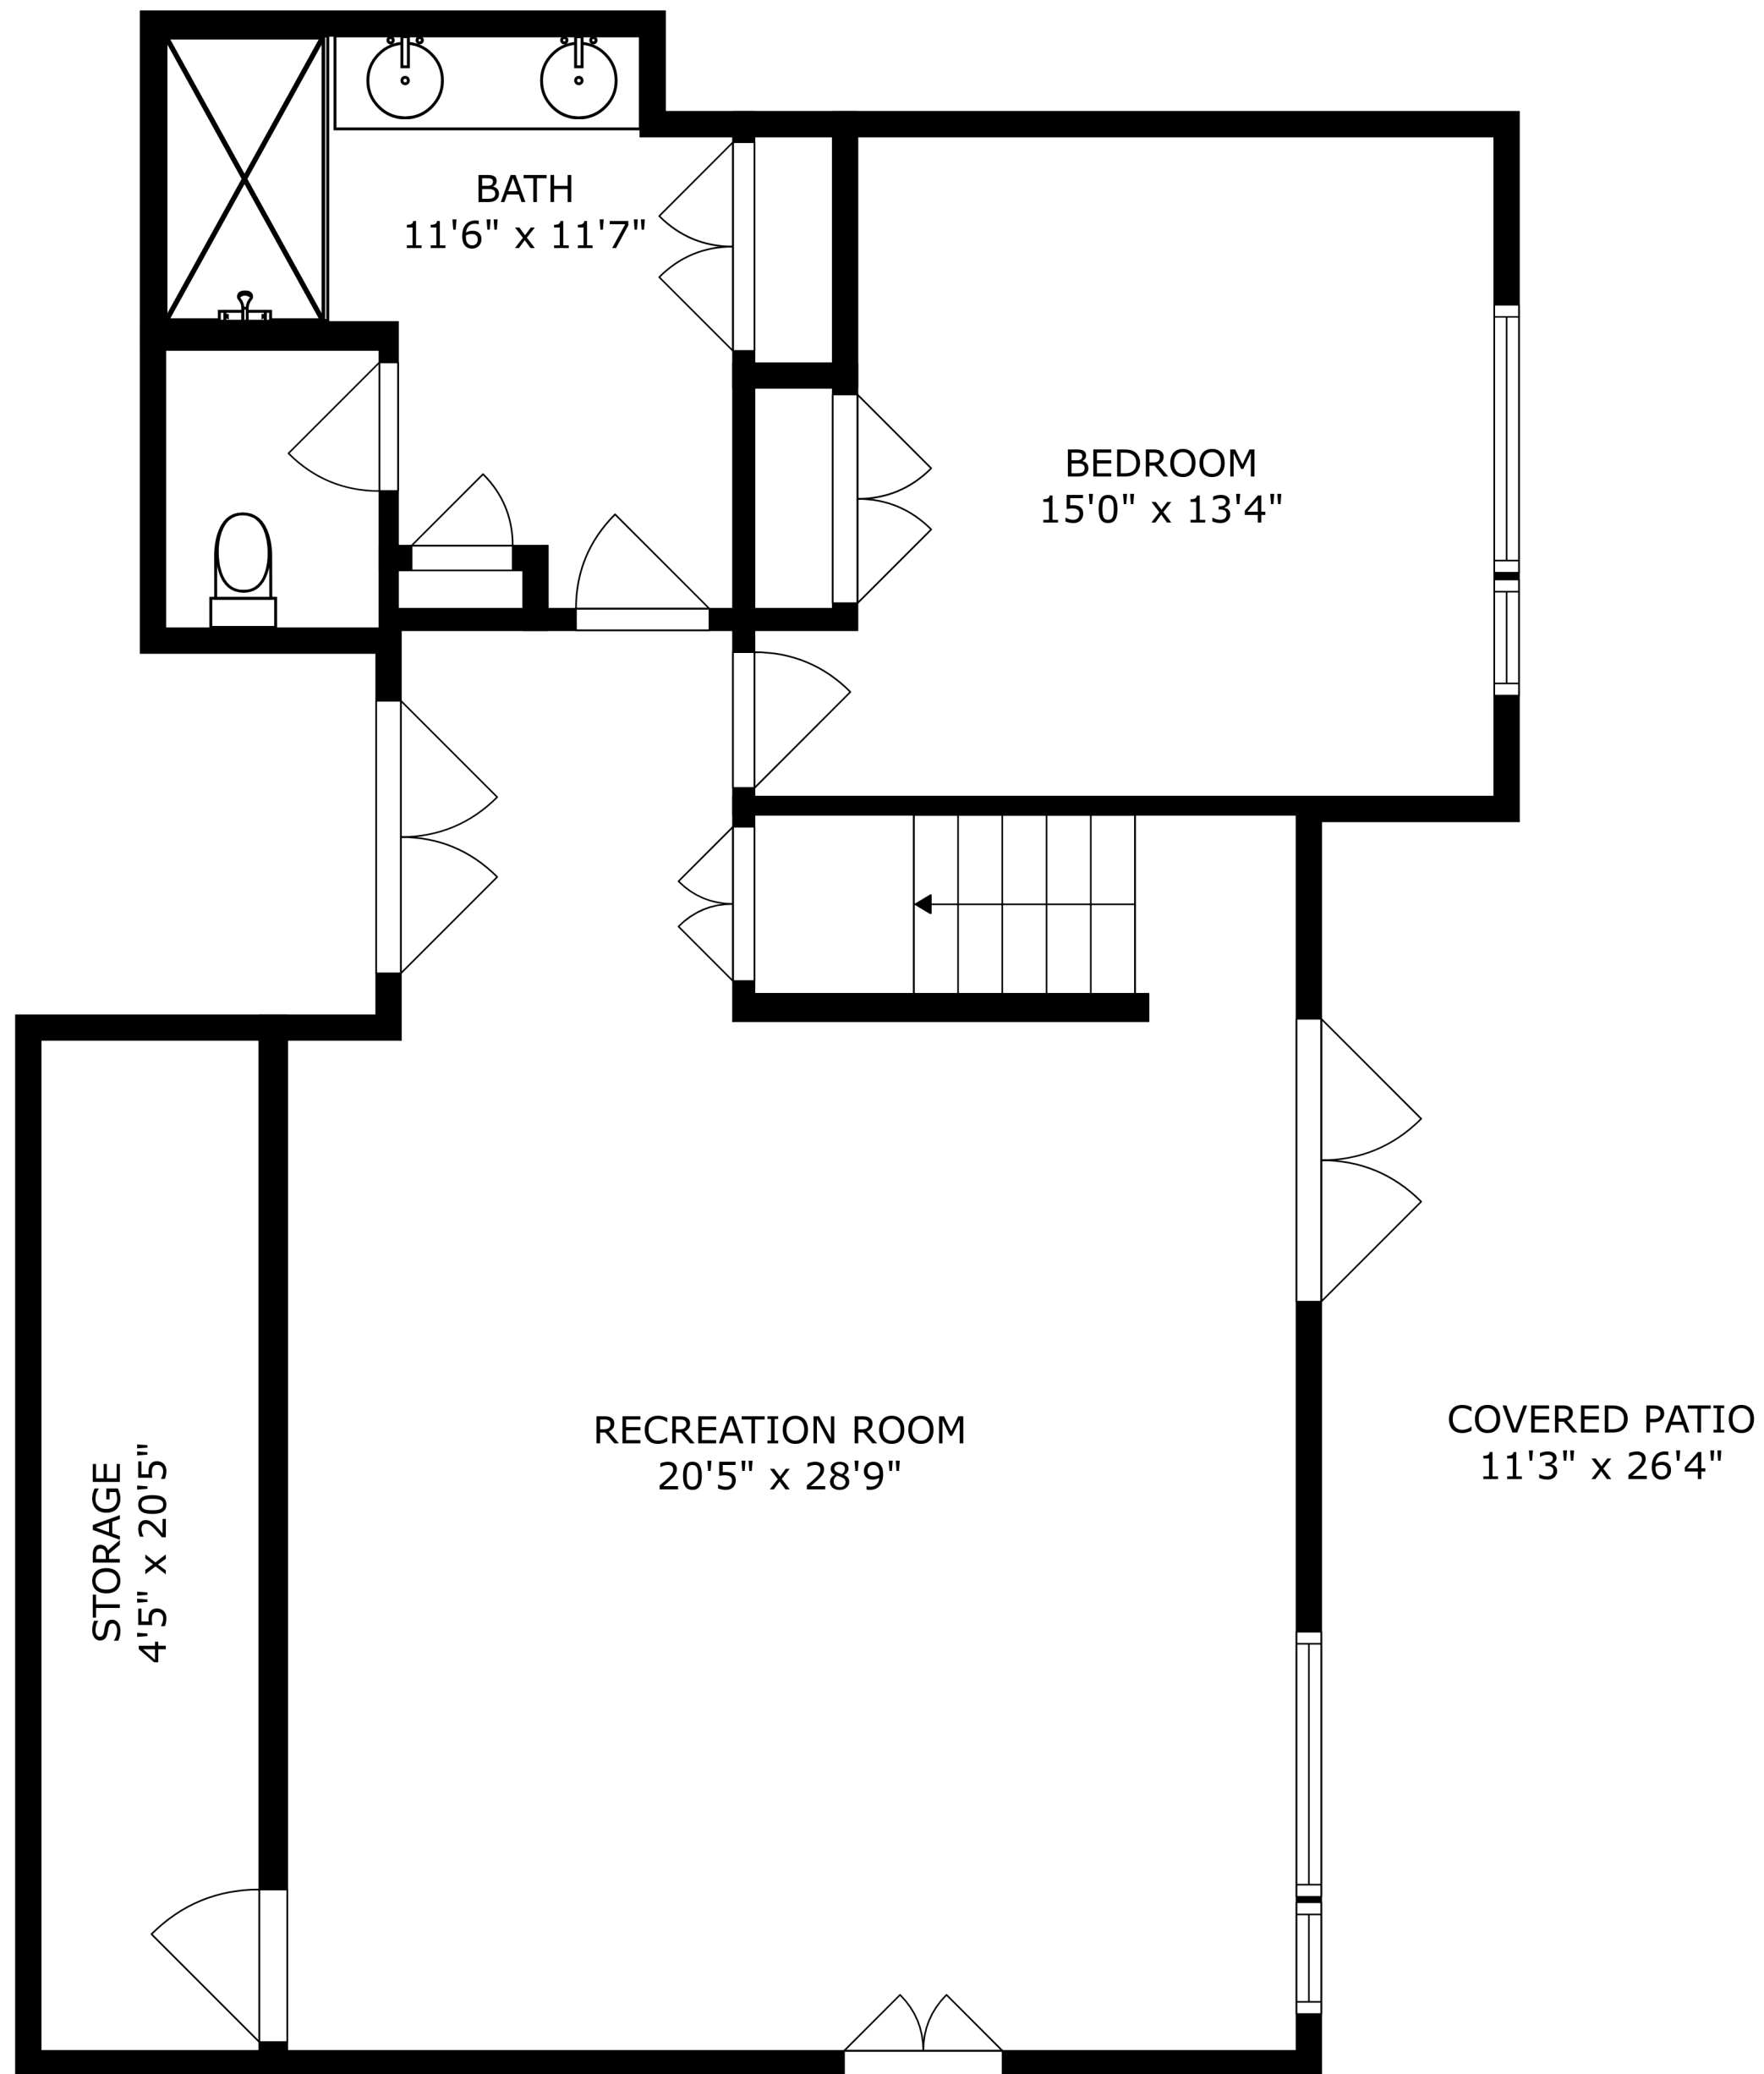

FLOOR 3

FLOOR 1

FLOOR 2

SIZES AND DIMENSIONS ARE APPROXIMATE, ACTUAL MAY VARY.

BATH
12'6" x 8'0"

BEDROOM
20'10" x 12'0"

W.I.C.
8'5" x 3'8"

SIZES AND DIMENSIONS ARE APPROXIMATE, ACTUAL MAY VARY.

SIZES AND DIMENSIONS ARE APPROXIMATE, ACTUAL MAY VARY.