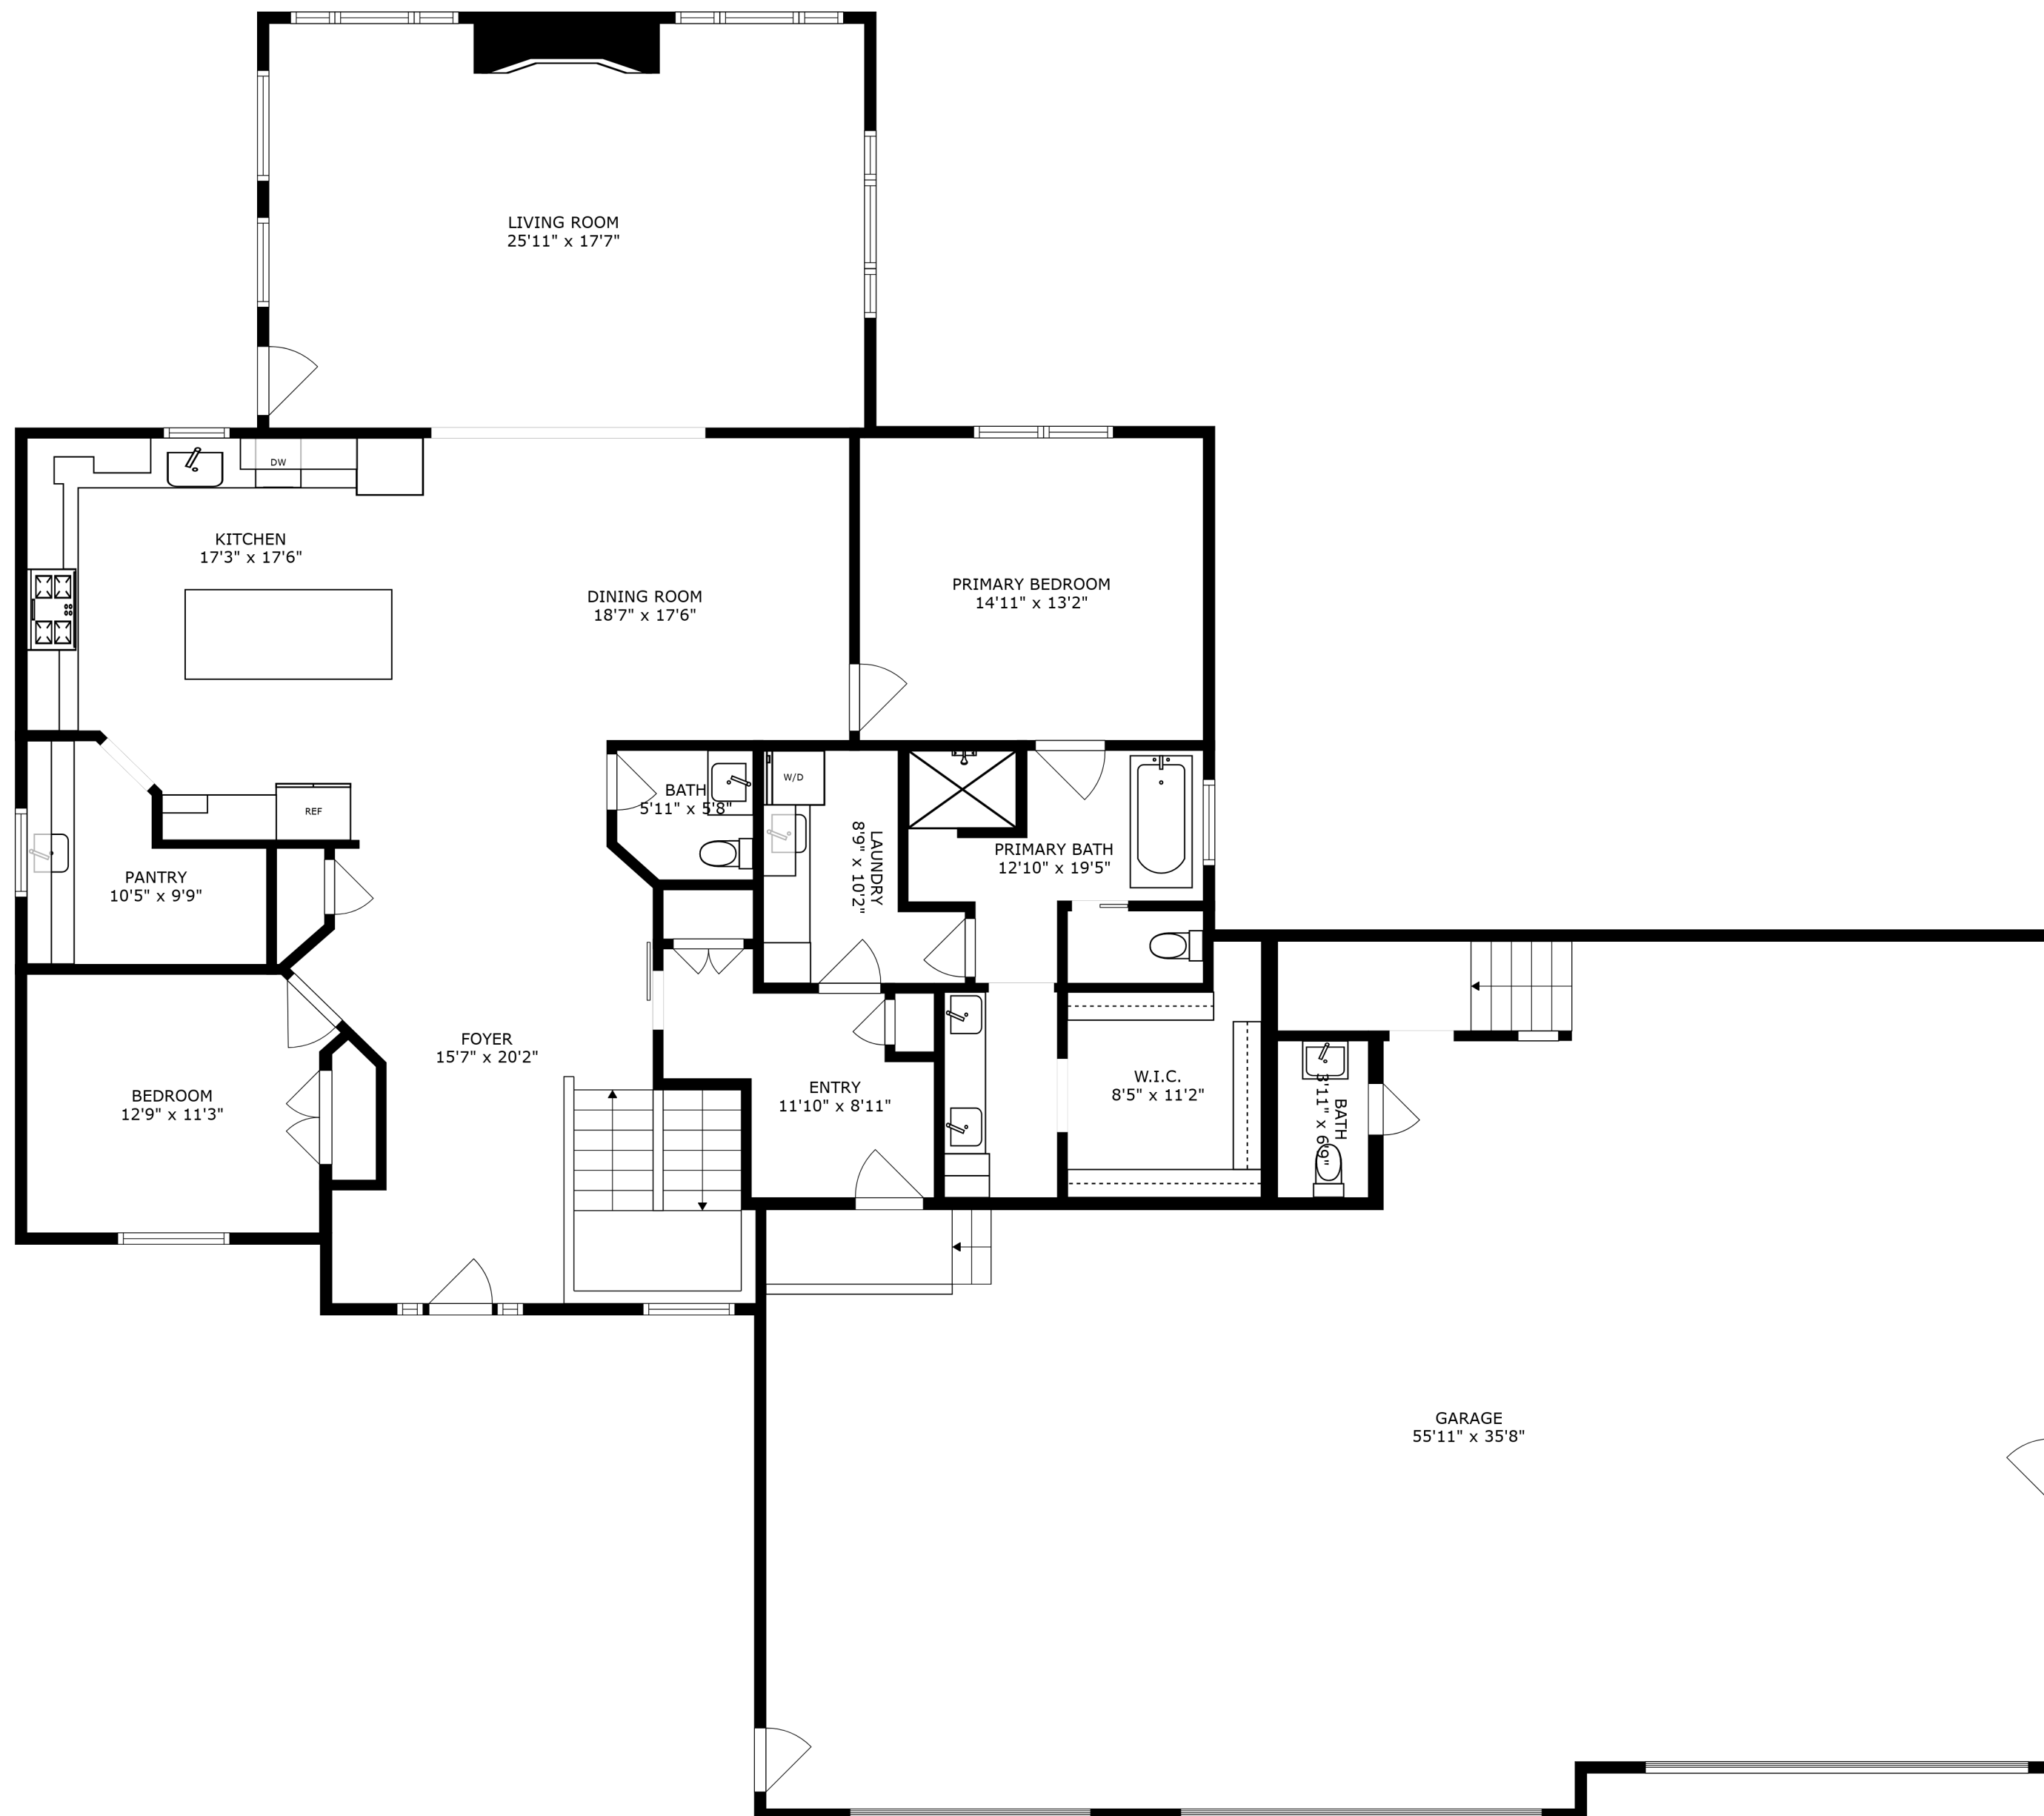

SIZES AND DIMENSIONS ARE APPROXIMATE, ACTUAL MAY VARY.

BONUS ROOM
22'8" x 24'4"

SIZES AND DIMENSIONS ARE APPROXIMATE, ACTUAL MAY VARY.

SIZES AND DIMENSIONS ARE APPROXIMATE, ACTUAL MAY VARY.