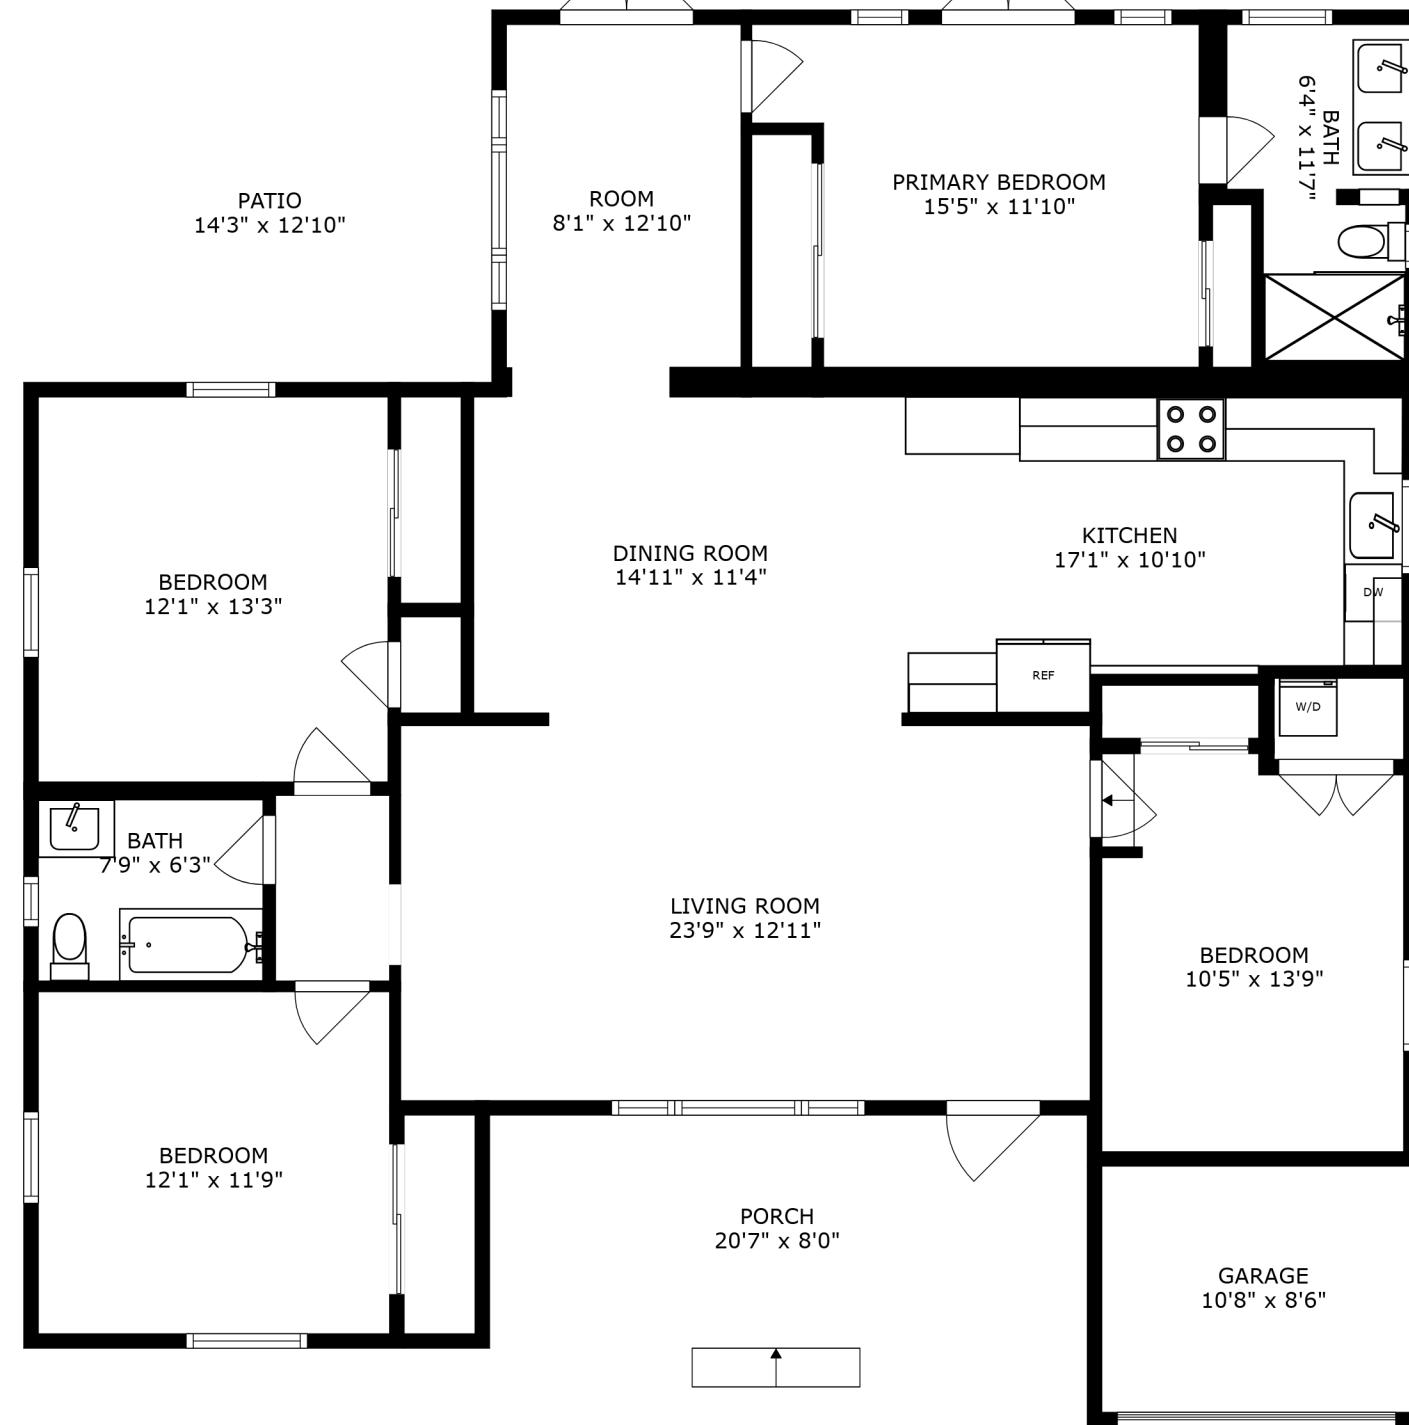

PATIO
25'9" x 33'11"

SWIMMING POOL

PATIO
37'11" x 22'3"

COVERED PATIO
18'2" x 13'0"

PATIO
23'11" x 7'4"

PATIO
14'3" x 12'10"

ROOM
8'1" x 12'10"

PRIMARY BEDROOM
15'5" x 11'10"

BATH
6'4" x 11'7"

BEDROOM
12'1" x 13'3"

DINING ROOM
14'11" x 11'4"

KITCHEN
17'1" x 10'10"

BATH
7'9" x 6'3"

LIVING ROOM
23'9" x 12'11"

BEDROOM
10'5" x 13'9"

BEDROOM
12'1" x 11'9"

PORCH
20'7" x 8'0"

GARAGE
10'8" x 8'6"

SIZES AND DIMENSIONS ARE APPROXIMATE, ACTUAL MAY VARY.