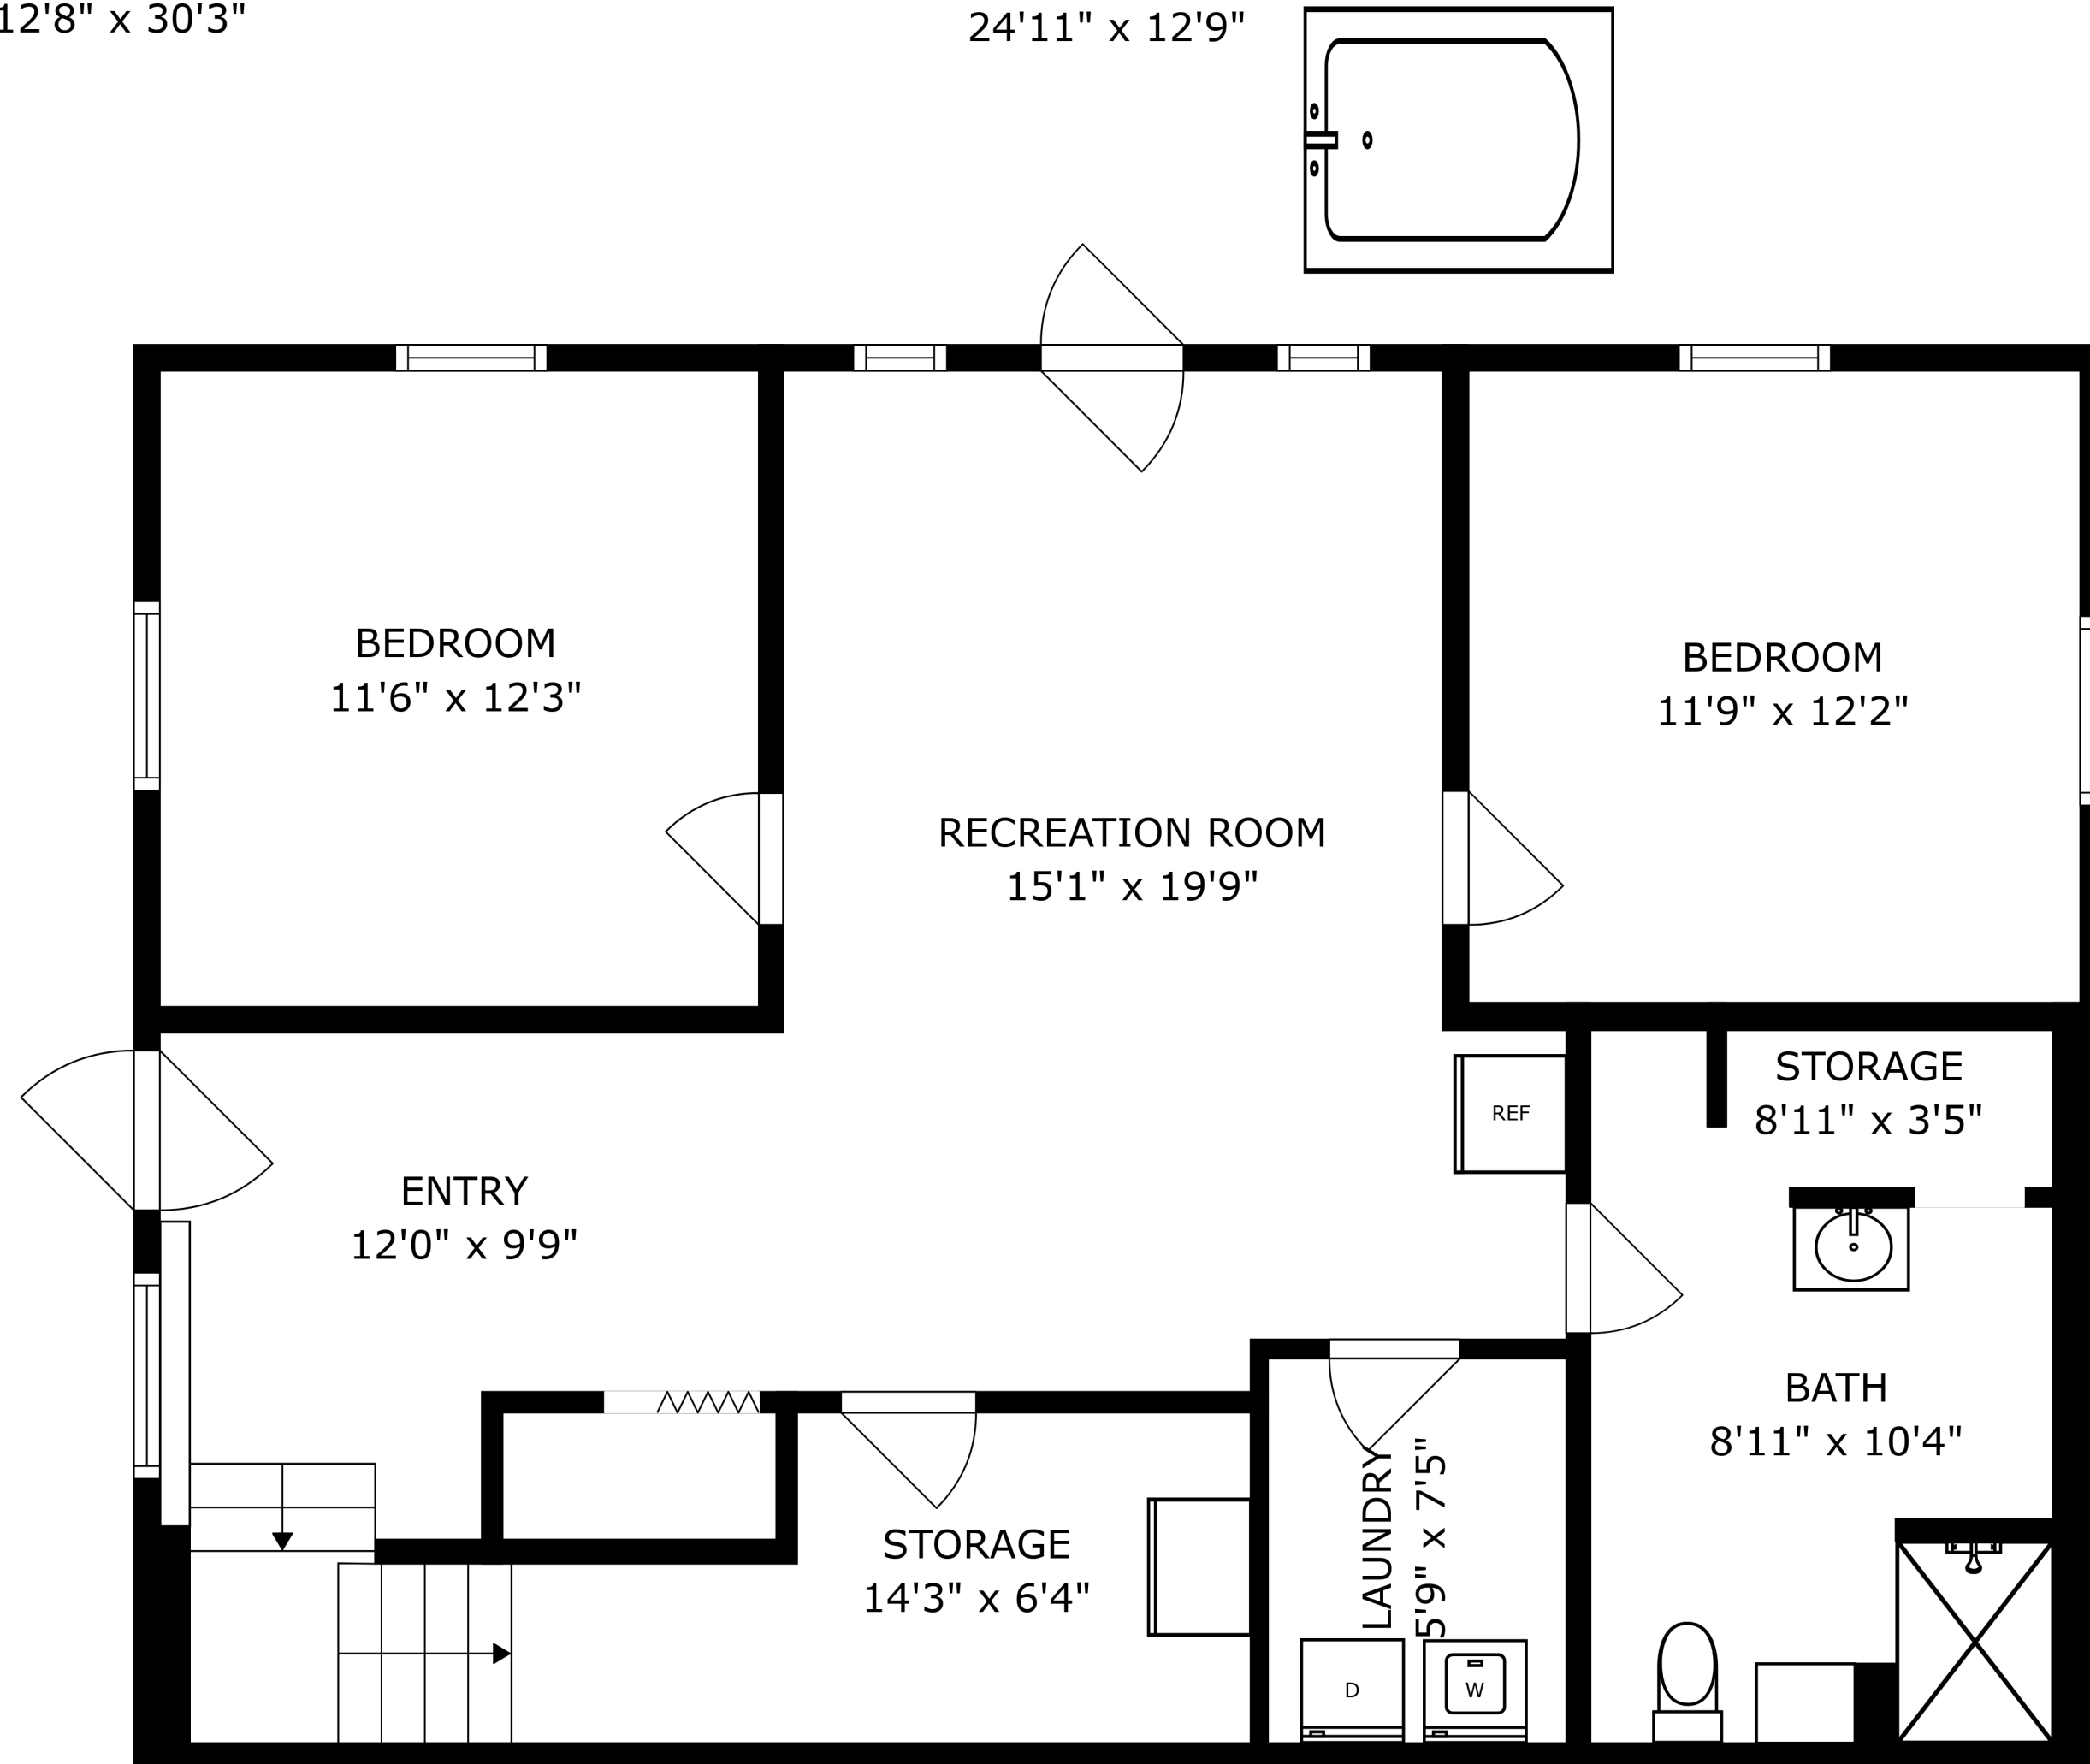

FLOOR 3

PATIO
12'8" x 30'3"

COVERED PATIO
24'11" x 12'9"

FLOOR 1

FLOOR 2

DECK
4'7" x 20'4"

SIZES AND DIMENSIONS ARE APPROXIMATE, ACTUAL MAY VARY.

SIZES AND DIMENSIONS ARE APPROXIMATE, ACTUAL MAY VARY.

PATIO
12'8" x 30'3"

COVERED PATIO
24'11" x 12'9"

SIZES AND DIMENSIONS ARE APPROXIMATE, ACTUAL MAY VARY.