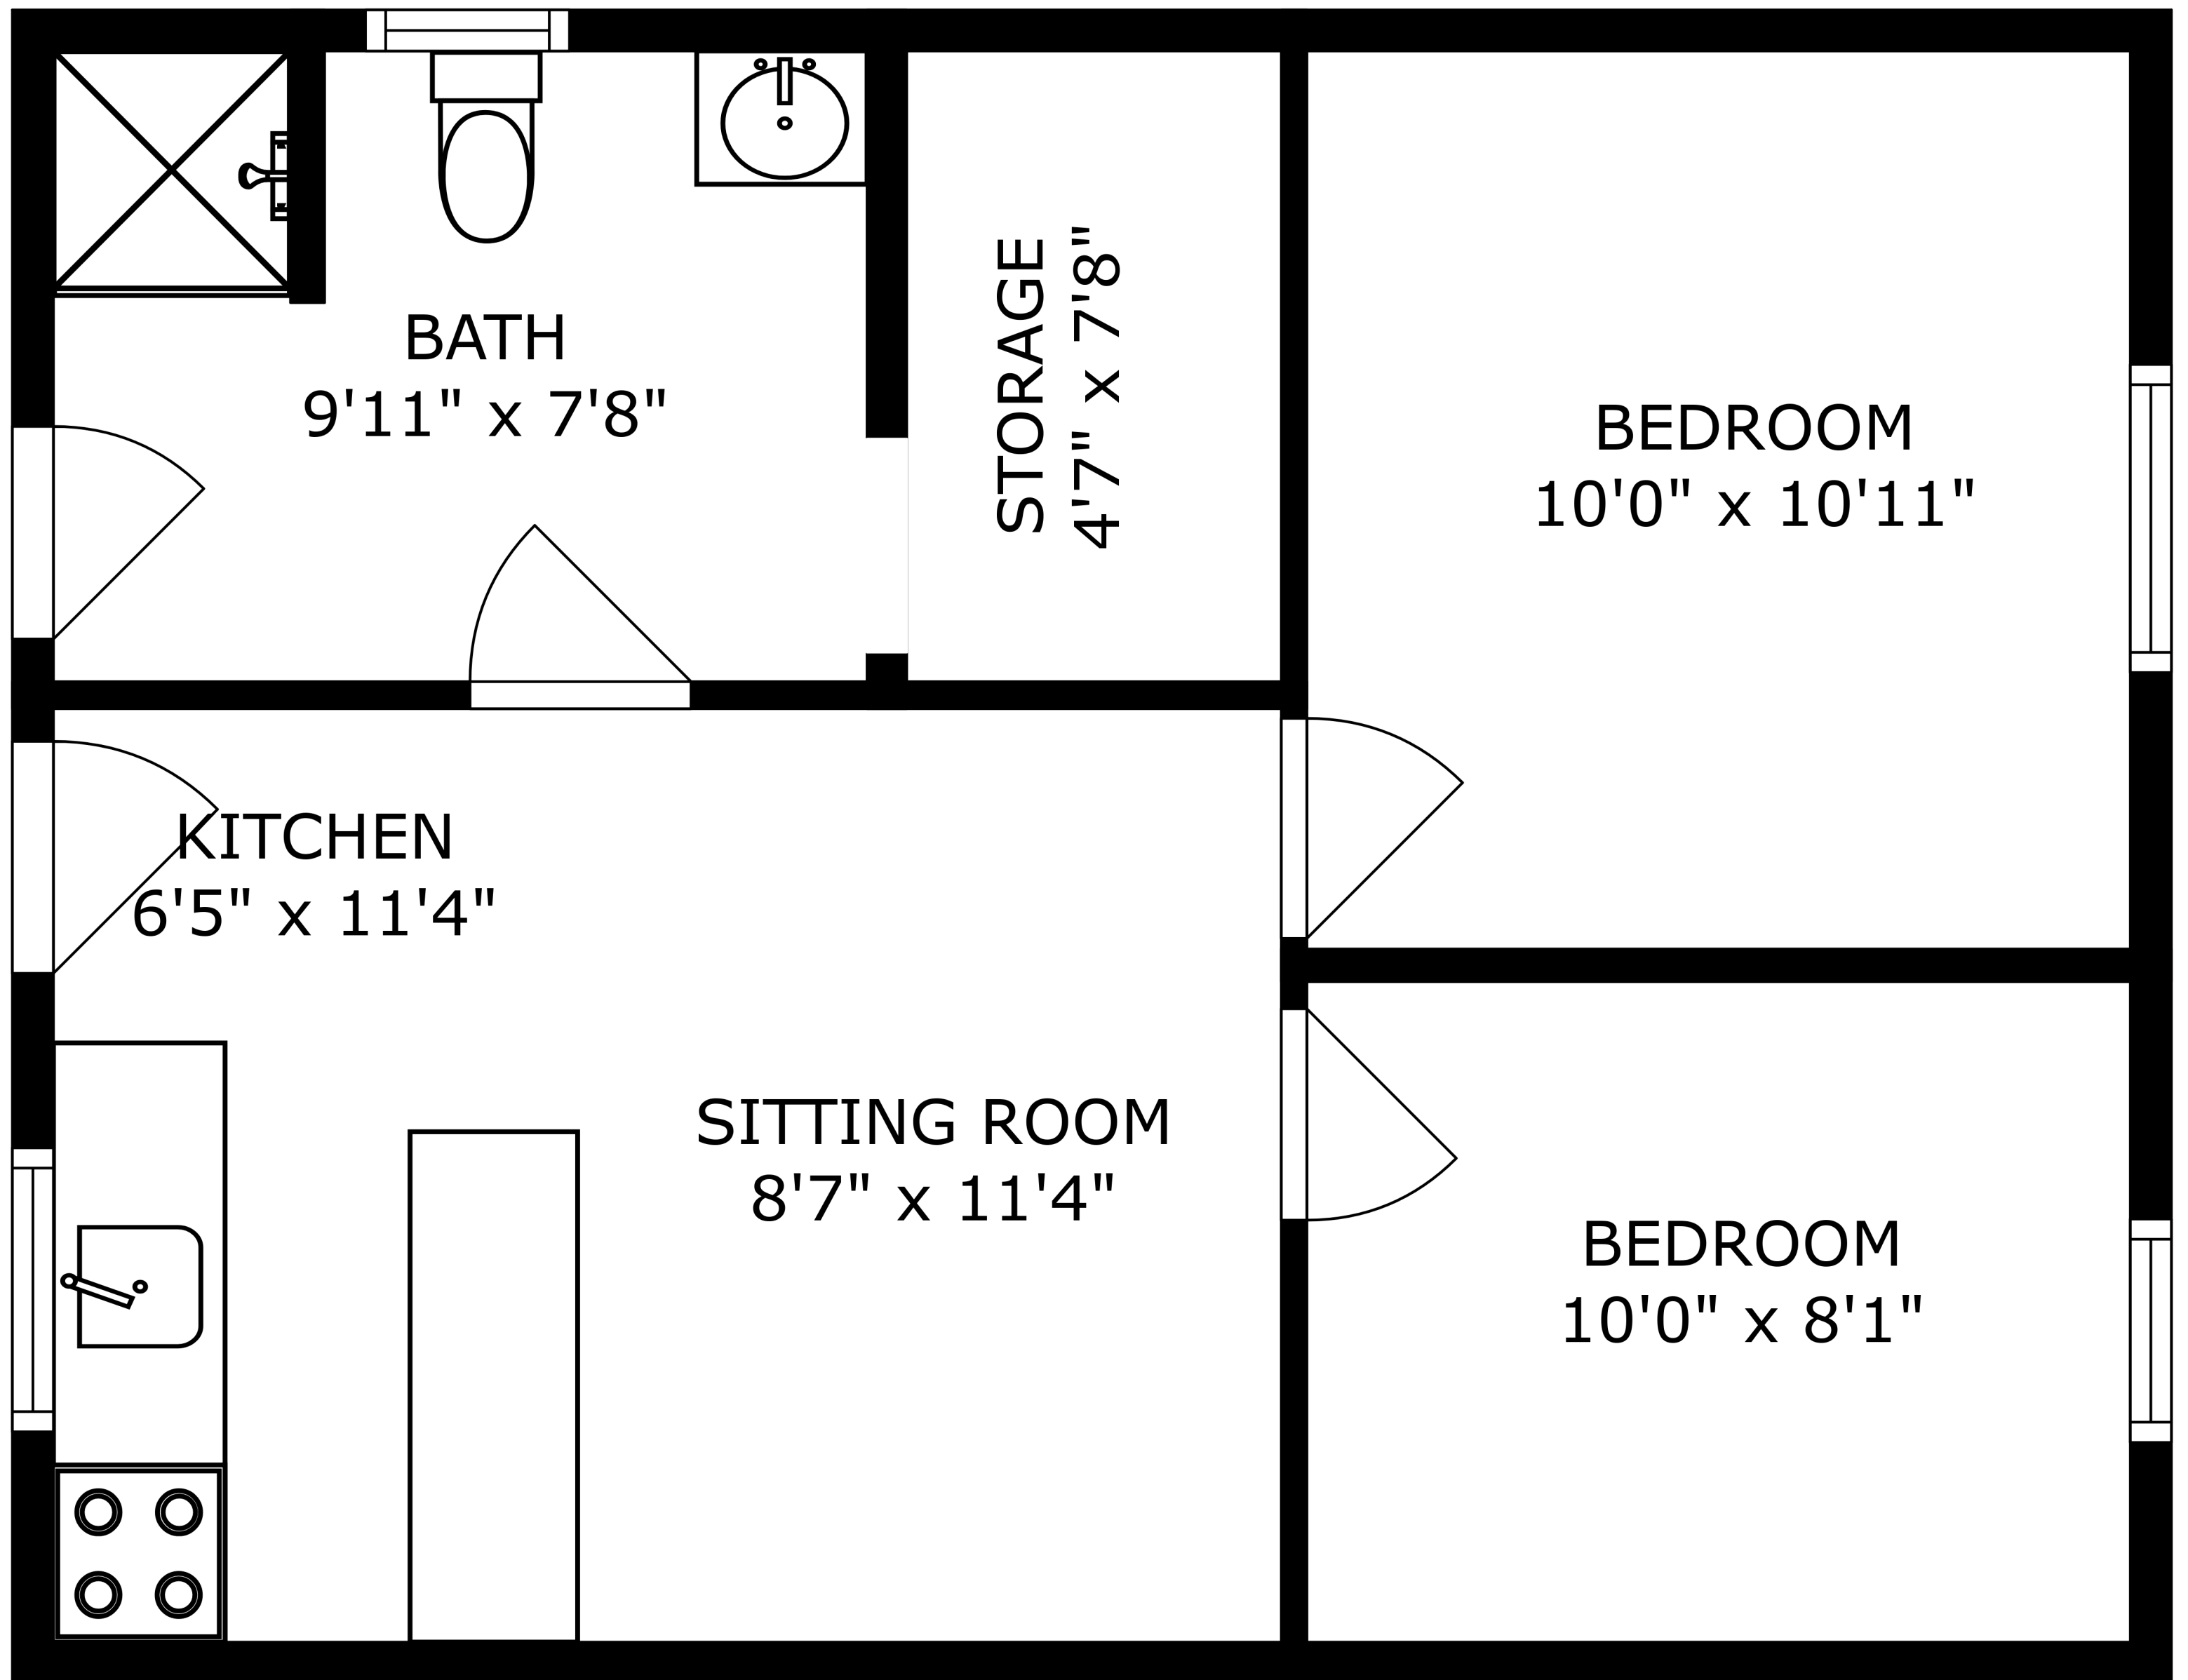

FLOOR 3

PATIO
12'8" x 30'3"

COVERED PATIO
24'11" x 12'9"

FLOOR 1

FLOOR 2

DECK
4'7" x 20'4"

SIZES AND DIMENSIONS ARE APPROXIMATE, ACTUAL MAY VARY.

SIZES AND DIMENSIONS ARE APPROXIMATE, ACTUAL MAY VARY.

PATIO
12'8" x 30'3"

COVERED PATIO
24'11" x 12'9"

SIZES AND DIMENSIONS ARE APPROXIMATE, ACTUAL MAY VARY.