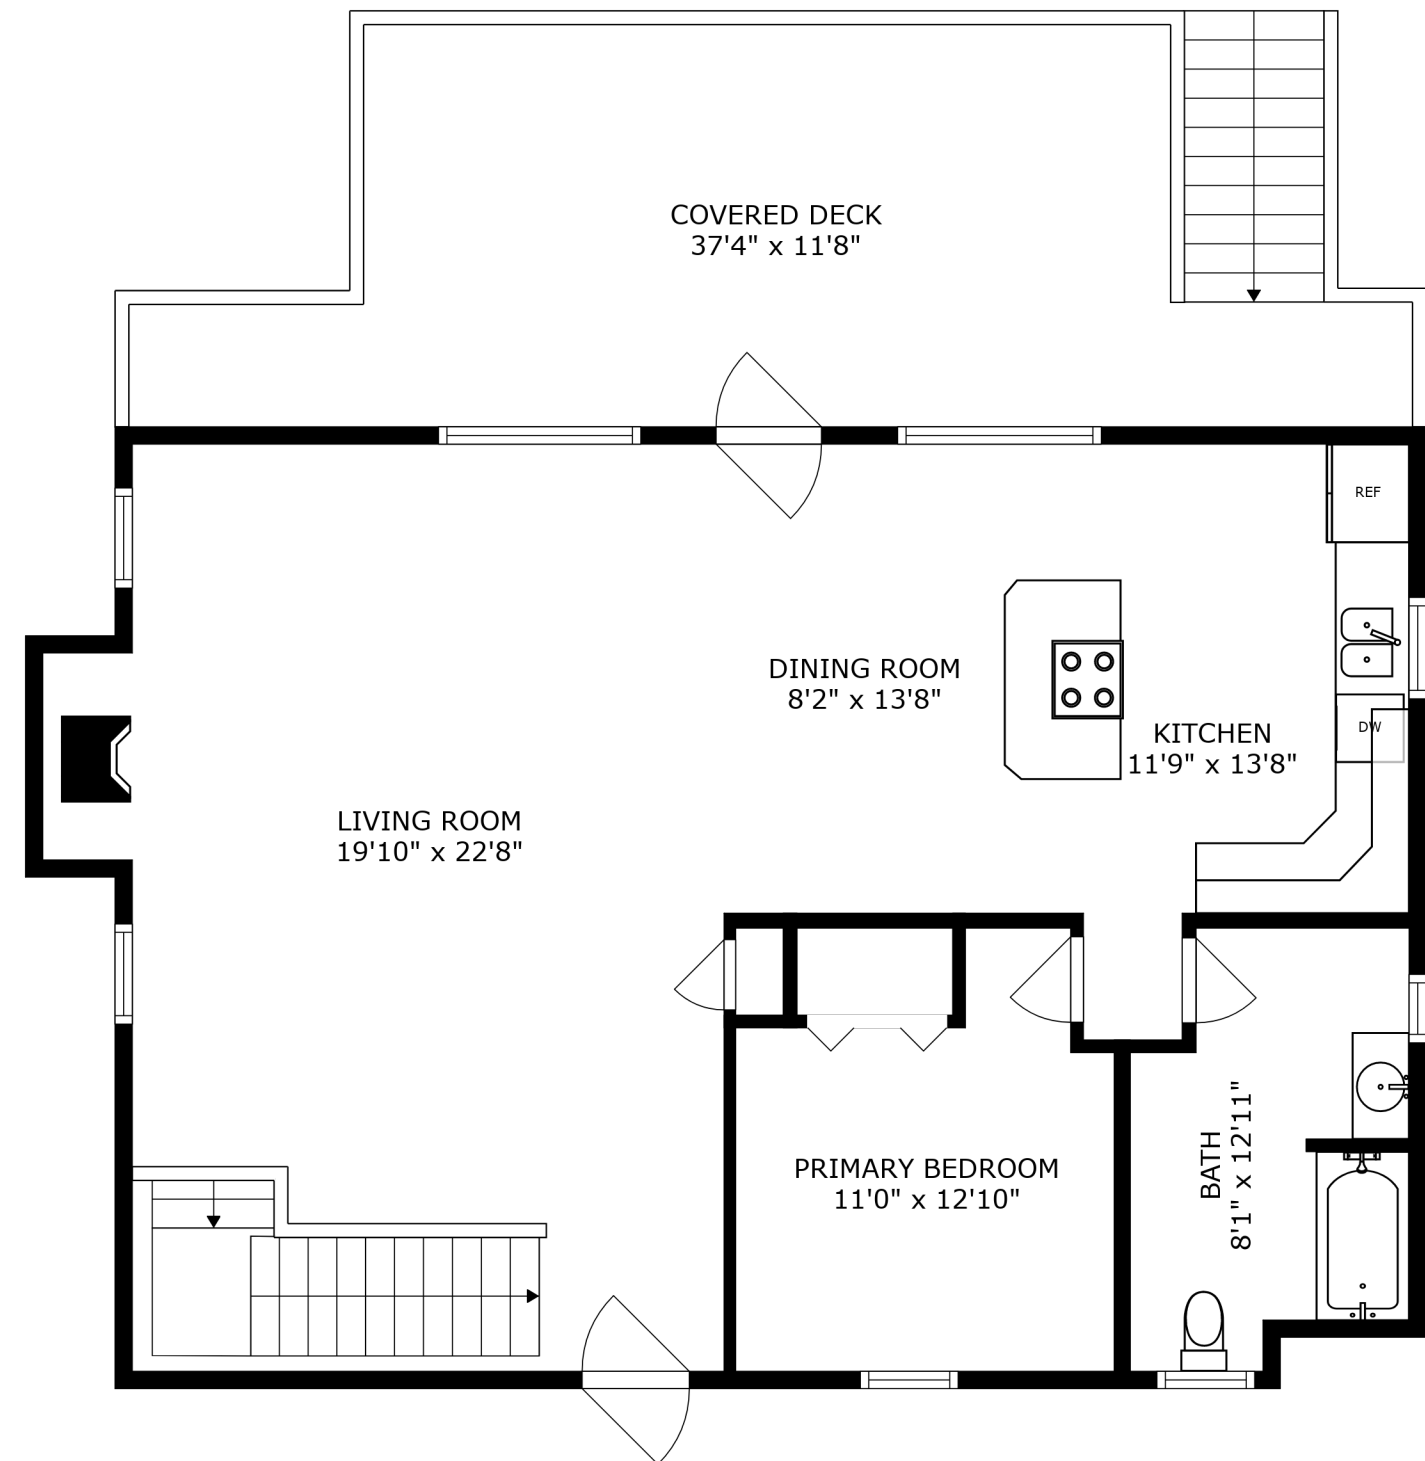

FLOOR 3

PATIO
12'8" x 30'3"

COVERED PATIO
24'11" x 12'9"

FLOOR 1

FLOOR 2

DECK
4'7" x 20'4"

SIZES AND DIMENSIONS ARE APPROXIMATE, ACTUAL MAY VARY.

SIZES AND DIMENSIONS ARE APPROXIMATE, ACTUAL MAY VARY.

PATIO
12'8" x 30'3"

COVERED PATIO
24'11" x 12'9"

SIZES AND DIMENSIONS ARE APPROXIMATE, ACTUAL MAY VARY.