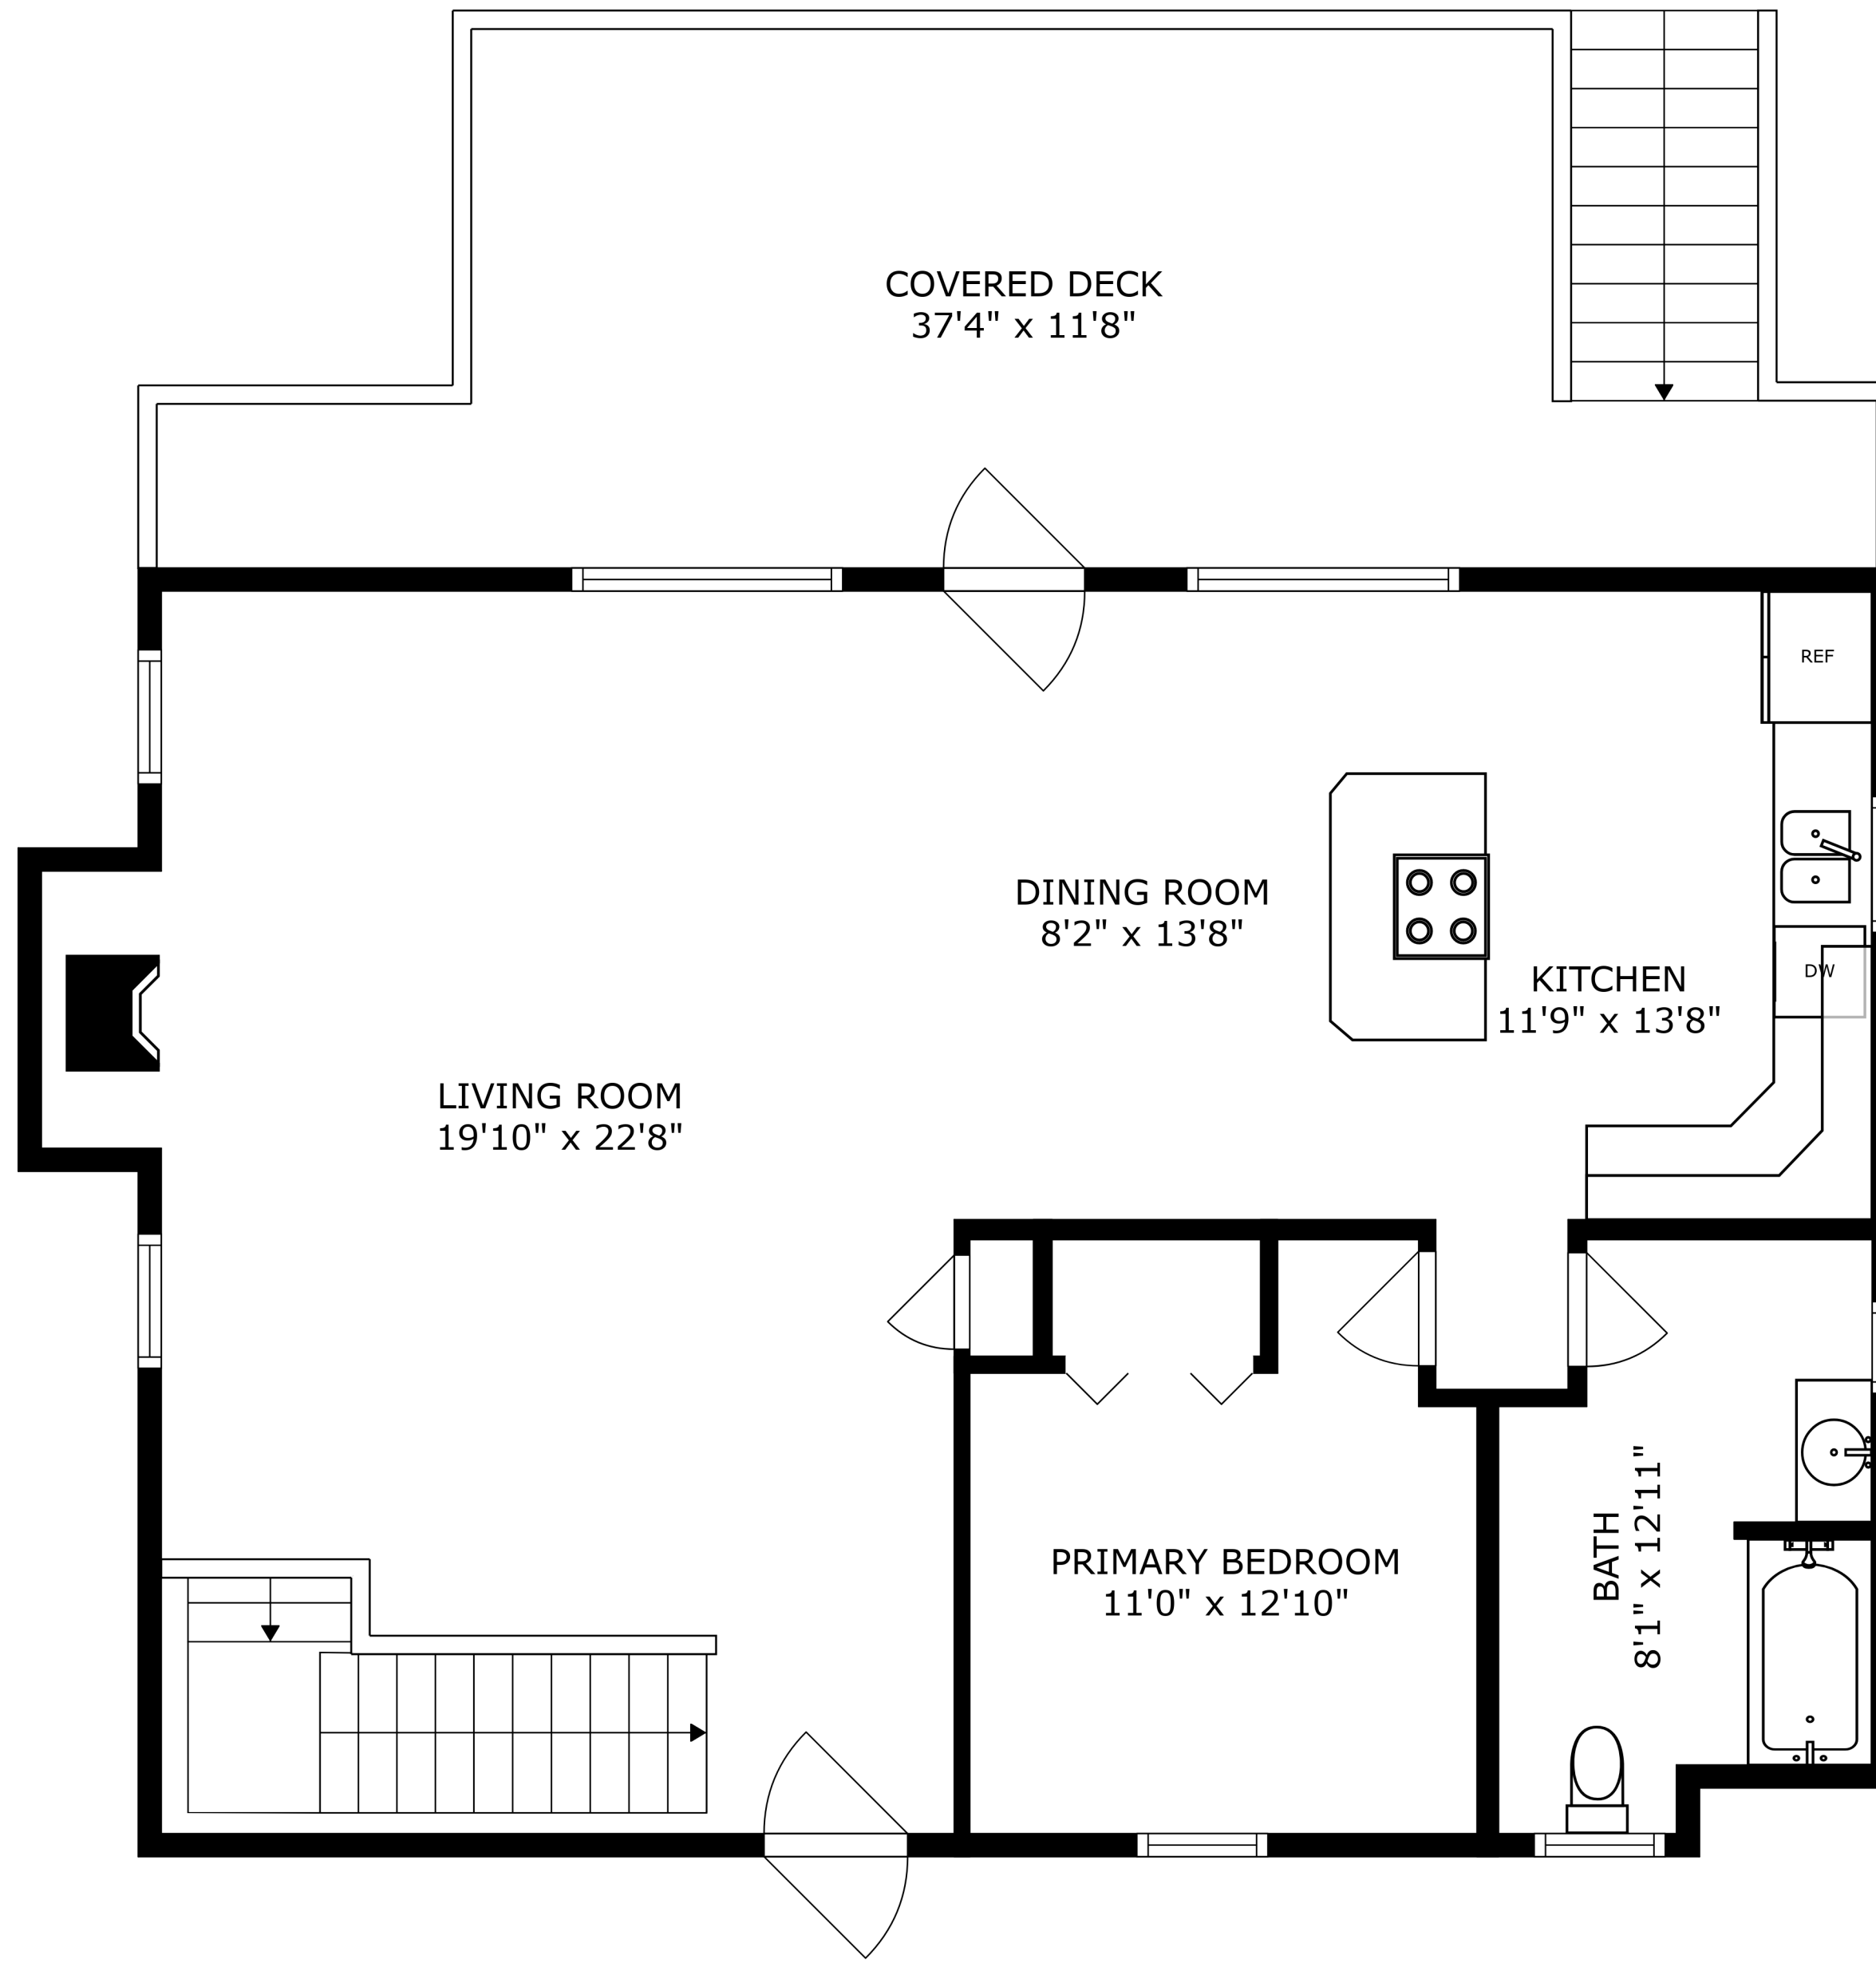

FLOOR 3

PATIO
12'8" x 30'3"

COVERED PATIO
24'11" x 12'9"

FLOOR 1

FLOOR 2

DECK
4'7" x 20'4"

SIZES AND DIMENSIONS ARE APPROXIMATE, ACTUAL MAY VARY.

SIZES AND DIMENSIONS ARE APPROXIMATE, ACTUAL MAY VARY.

PATIO
12'8" x 30'3"

COVERED PATIO
24'11" x 12'9"

SIZES AND DIMENSIONS ARE APPROXIMATE, ACTUAL MAY VARY.