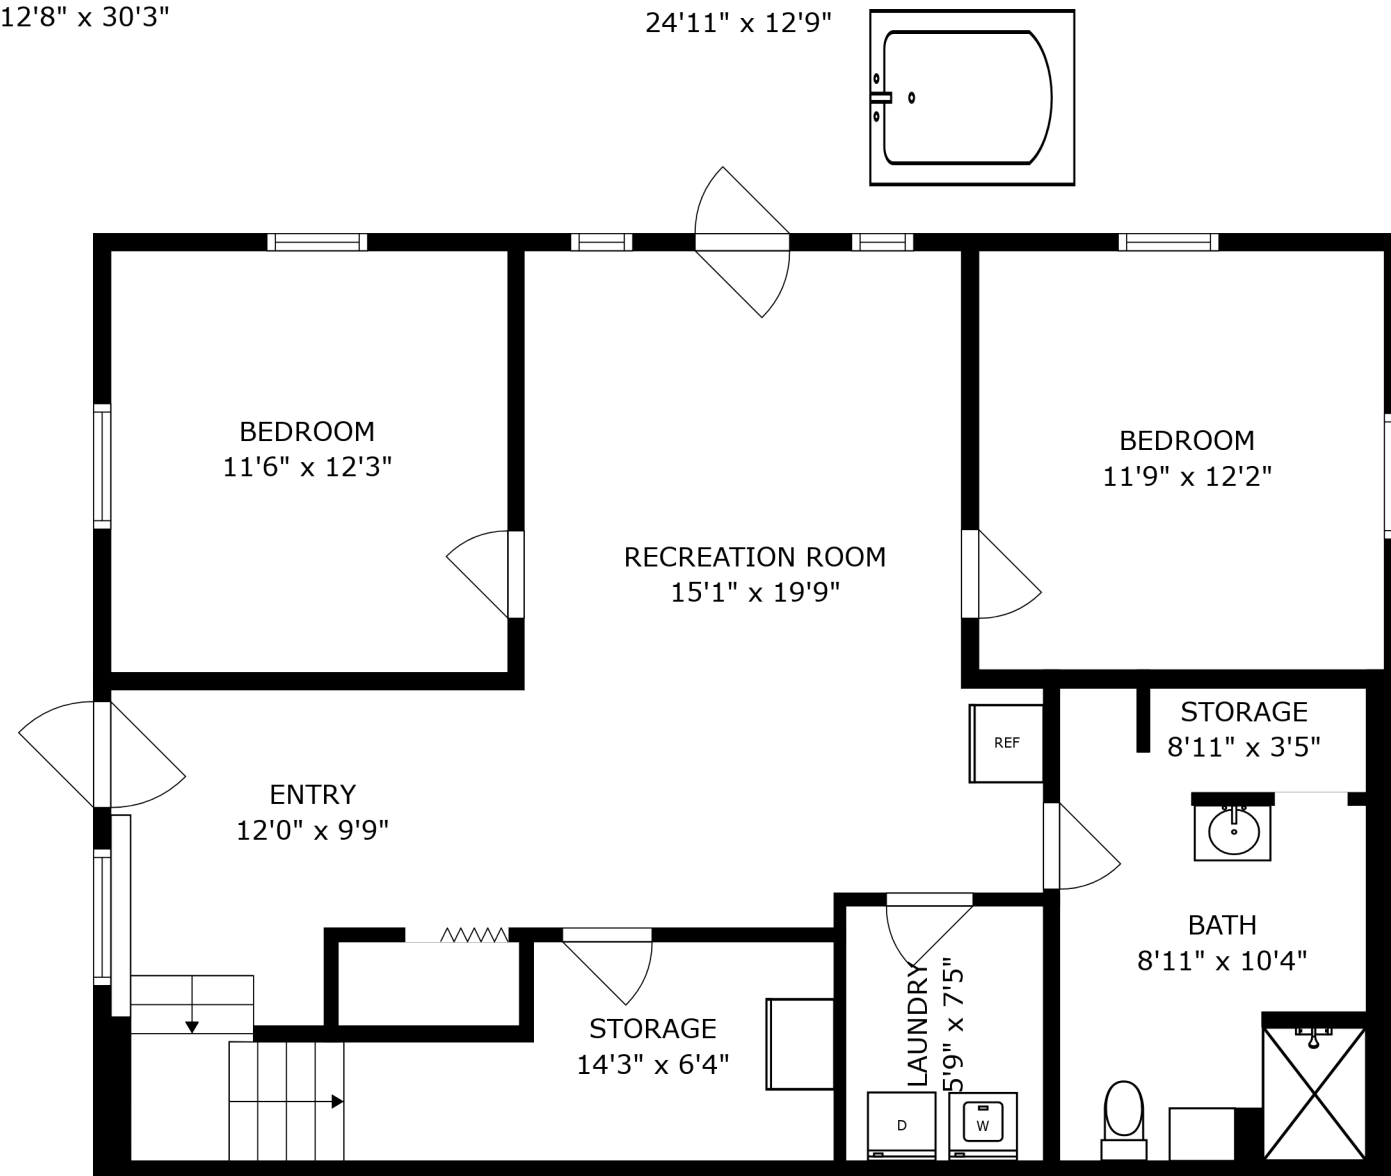

FLOOR 3

PATIO
12'8" x 30'3"

COVERED PATIO
24'11" x 12'9"

FLOOR 1

FLOOR 2

DECK
4'7" x 20'4"

SIZES AND DIMENSIONS ARE APPROXIMATE, ACTUAL MAY VARY.

SIZES AND DIMENSIONS ARE APPROXIMATE, ACTUAL MAY VARY.

PATIO
12'8" x 30'3"

COVERED PATIO
24'11" x 12'9"

SIZES AND DIMENSIONS ARE APPROXIMATE, ACTUAL MAY VARY.