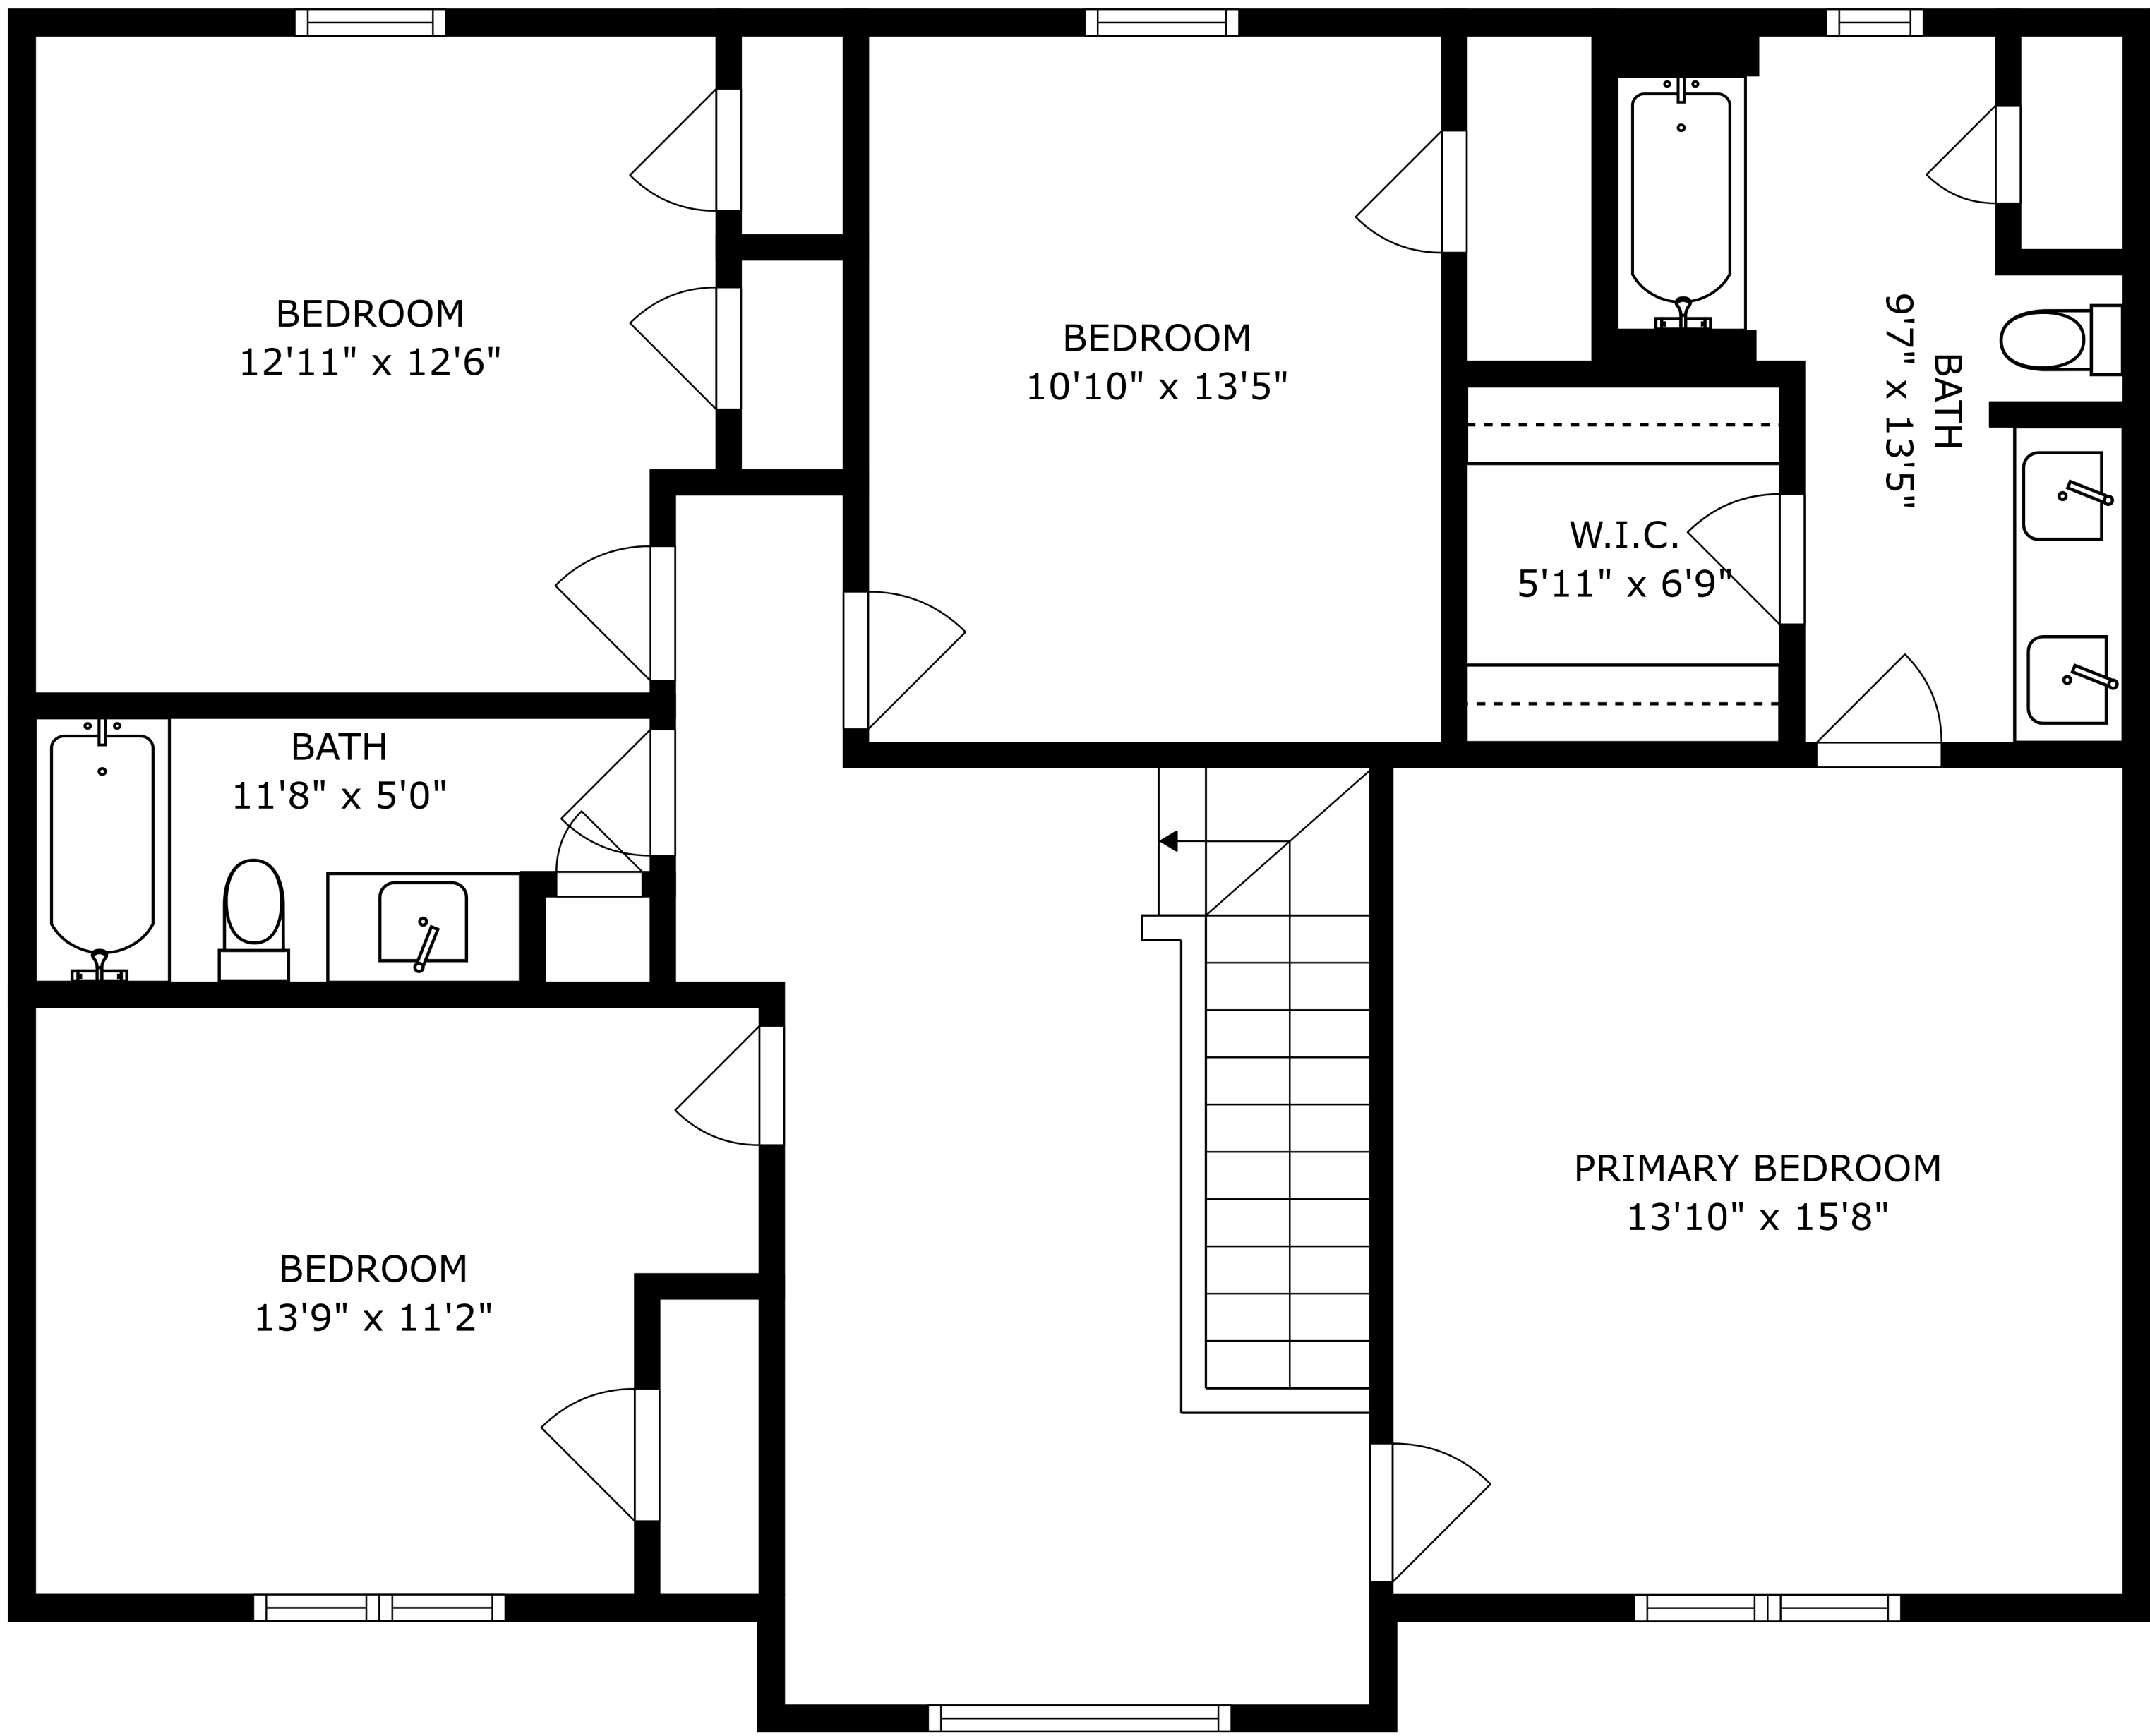

SIZES AND DIMENSIONS ARE APPROXIMATE, ACTUAL MAY VARY.

SIZES AND DIMENSIONS ARE APPROXIMATE, ACTUAL MAY VARY.

SIZES AND DIMENSIONS ARE APPROXIMATE, ACTUAL MAY VARY.

BASEMENT
39'3" x 31'6"

SIZES AND DIMENSIONS ARE APPROXIMATE, ACTUAL MAY VARY.