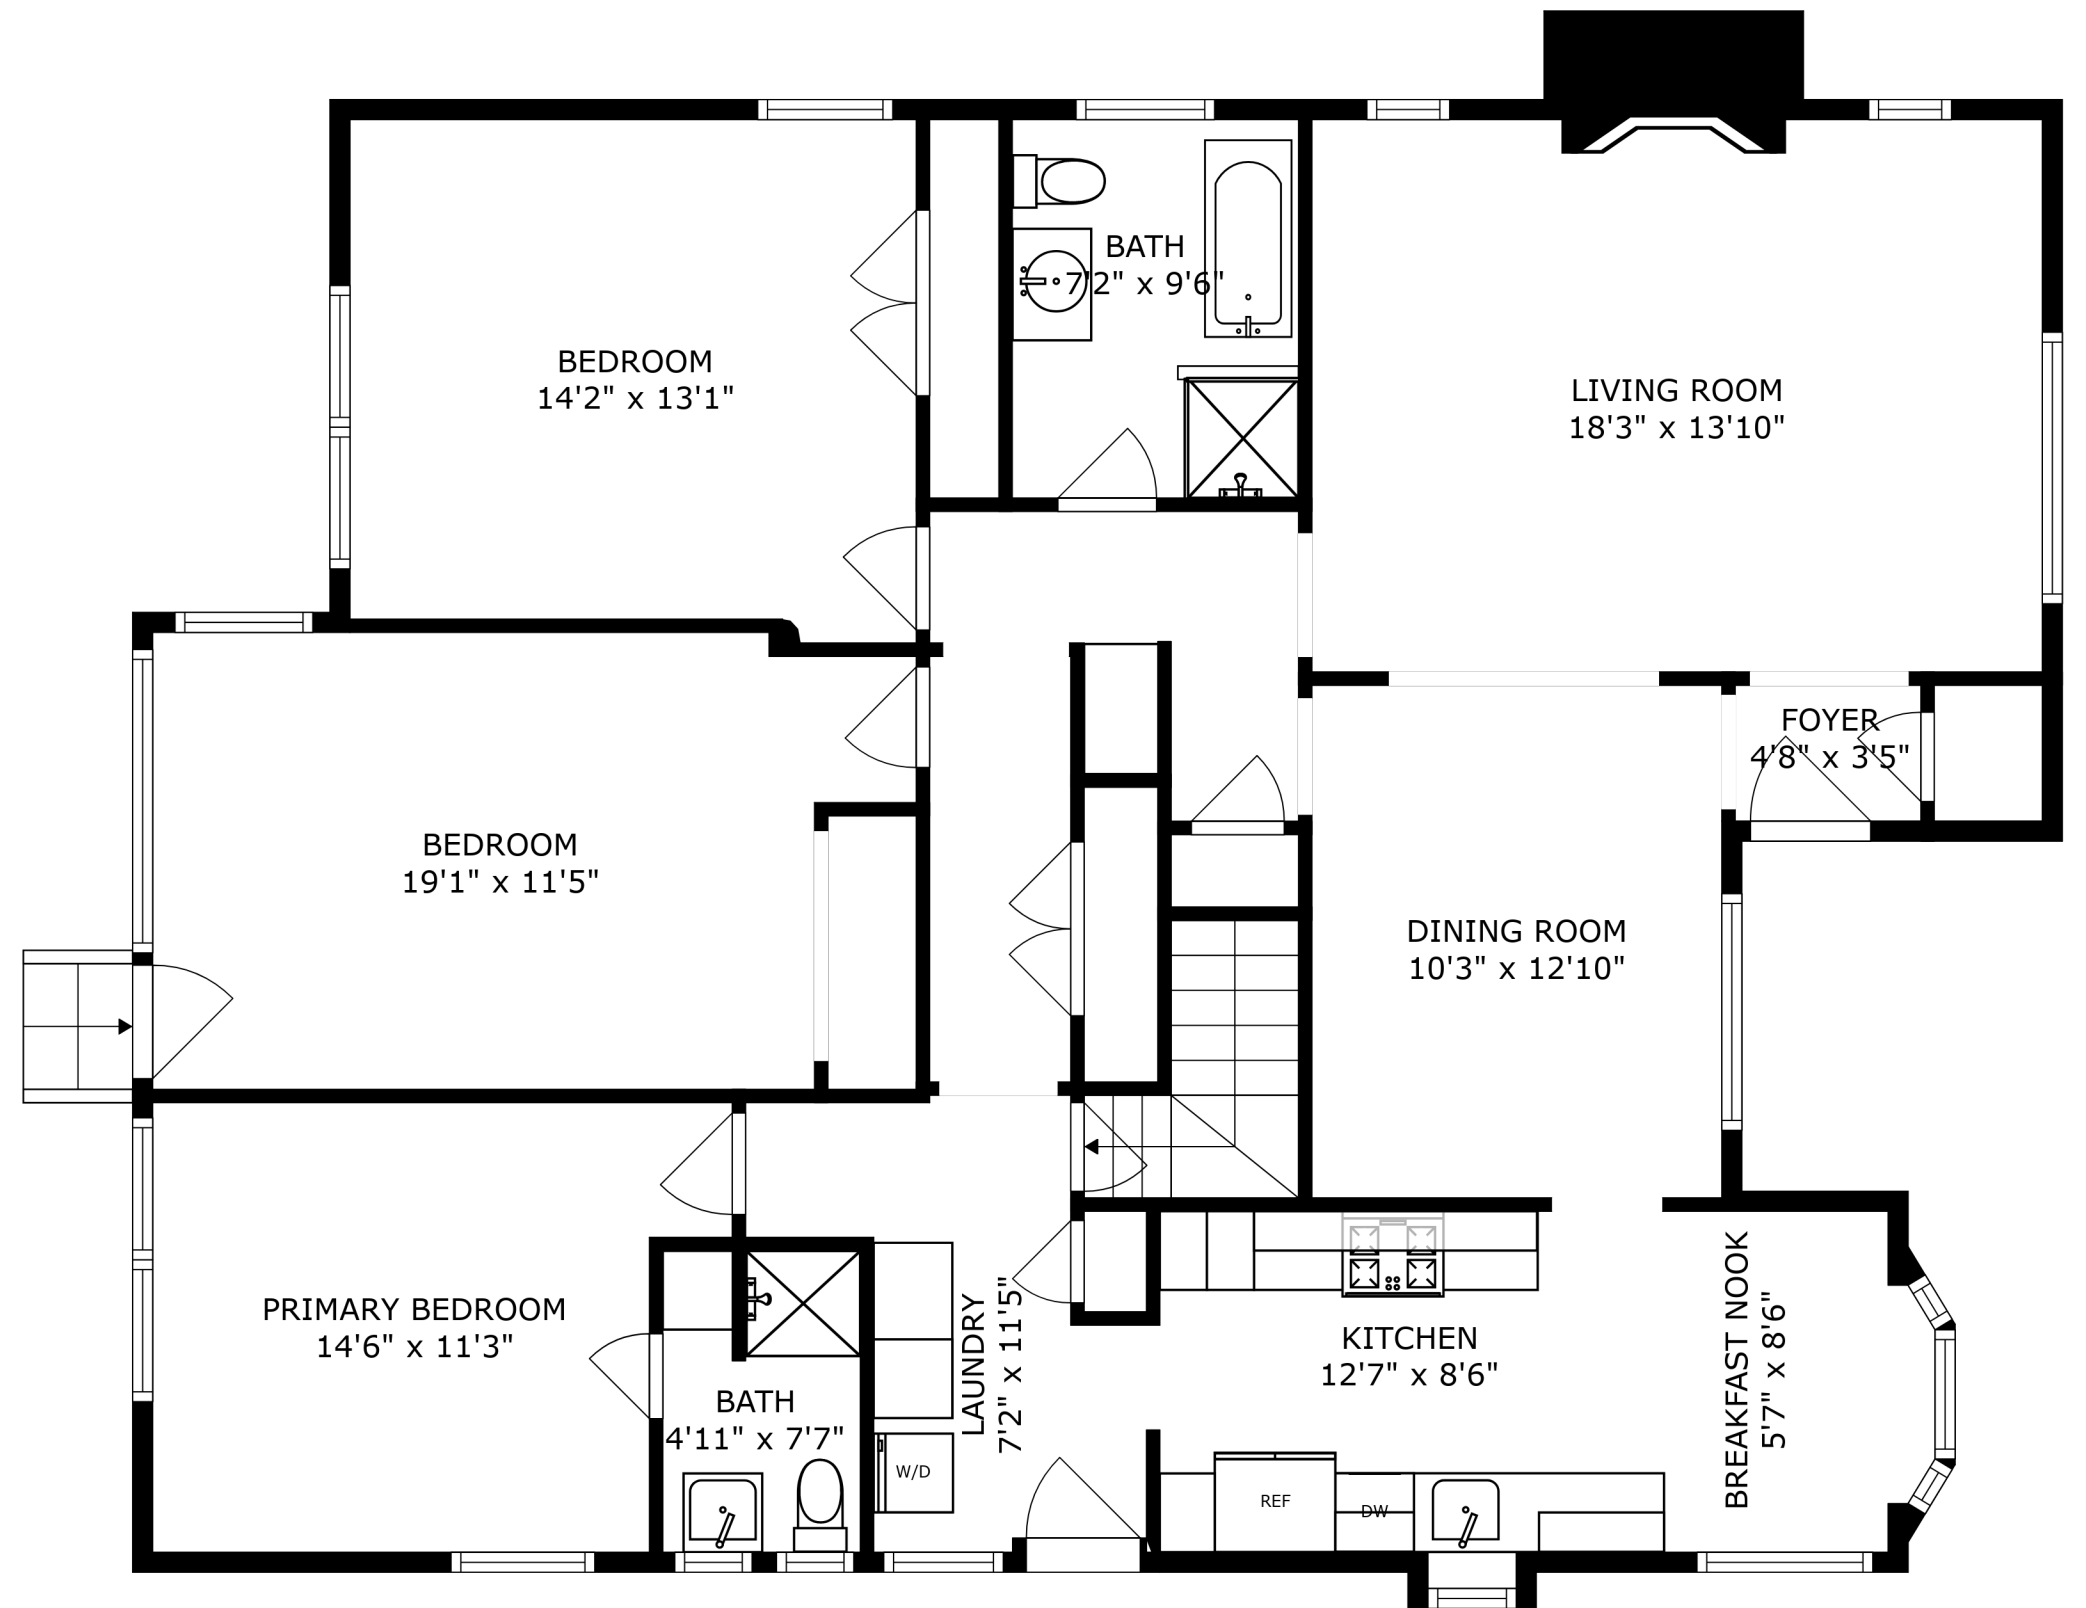

FLOOR 2

PATIO
22'4" x 14'0"

FLOOR 1

SIZES AND DIMENSIONS ARE APPROXIMATE, ACTUAL MAY VARY.

PATIO
22'4\" x 14'0\"

SIZES AND DIMENSIONS ARE APPROXIMATE, ACTUAL MAY VARY.

BASEMENT
14'9" x 11'8"