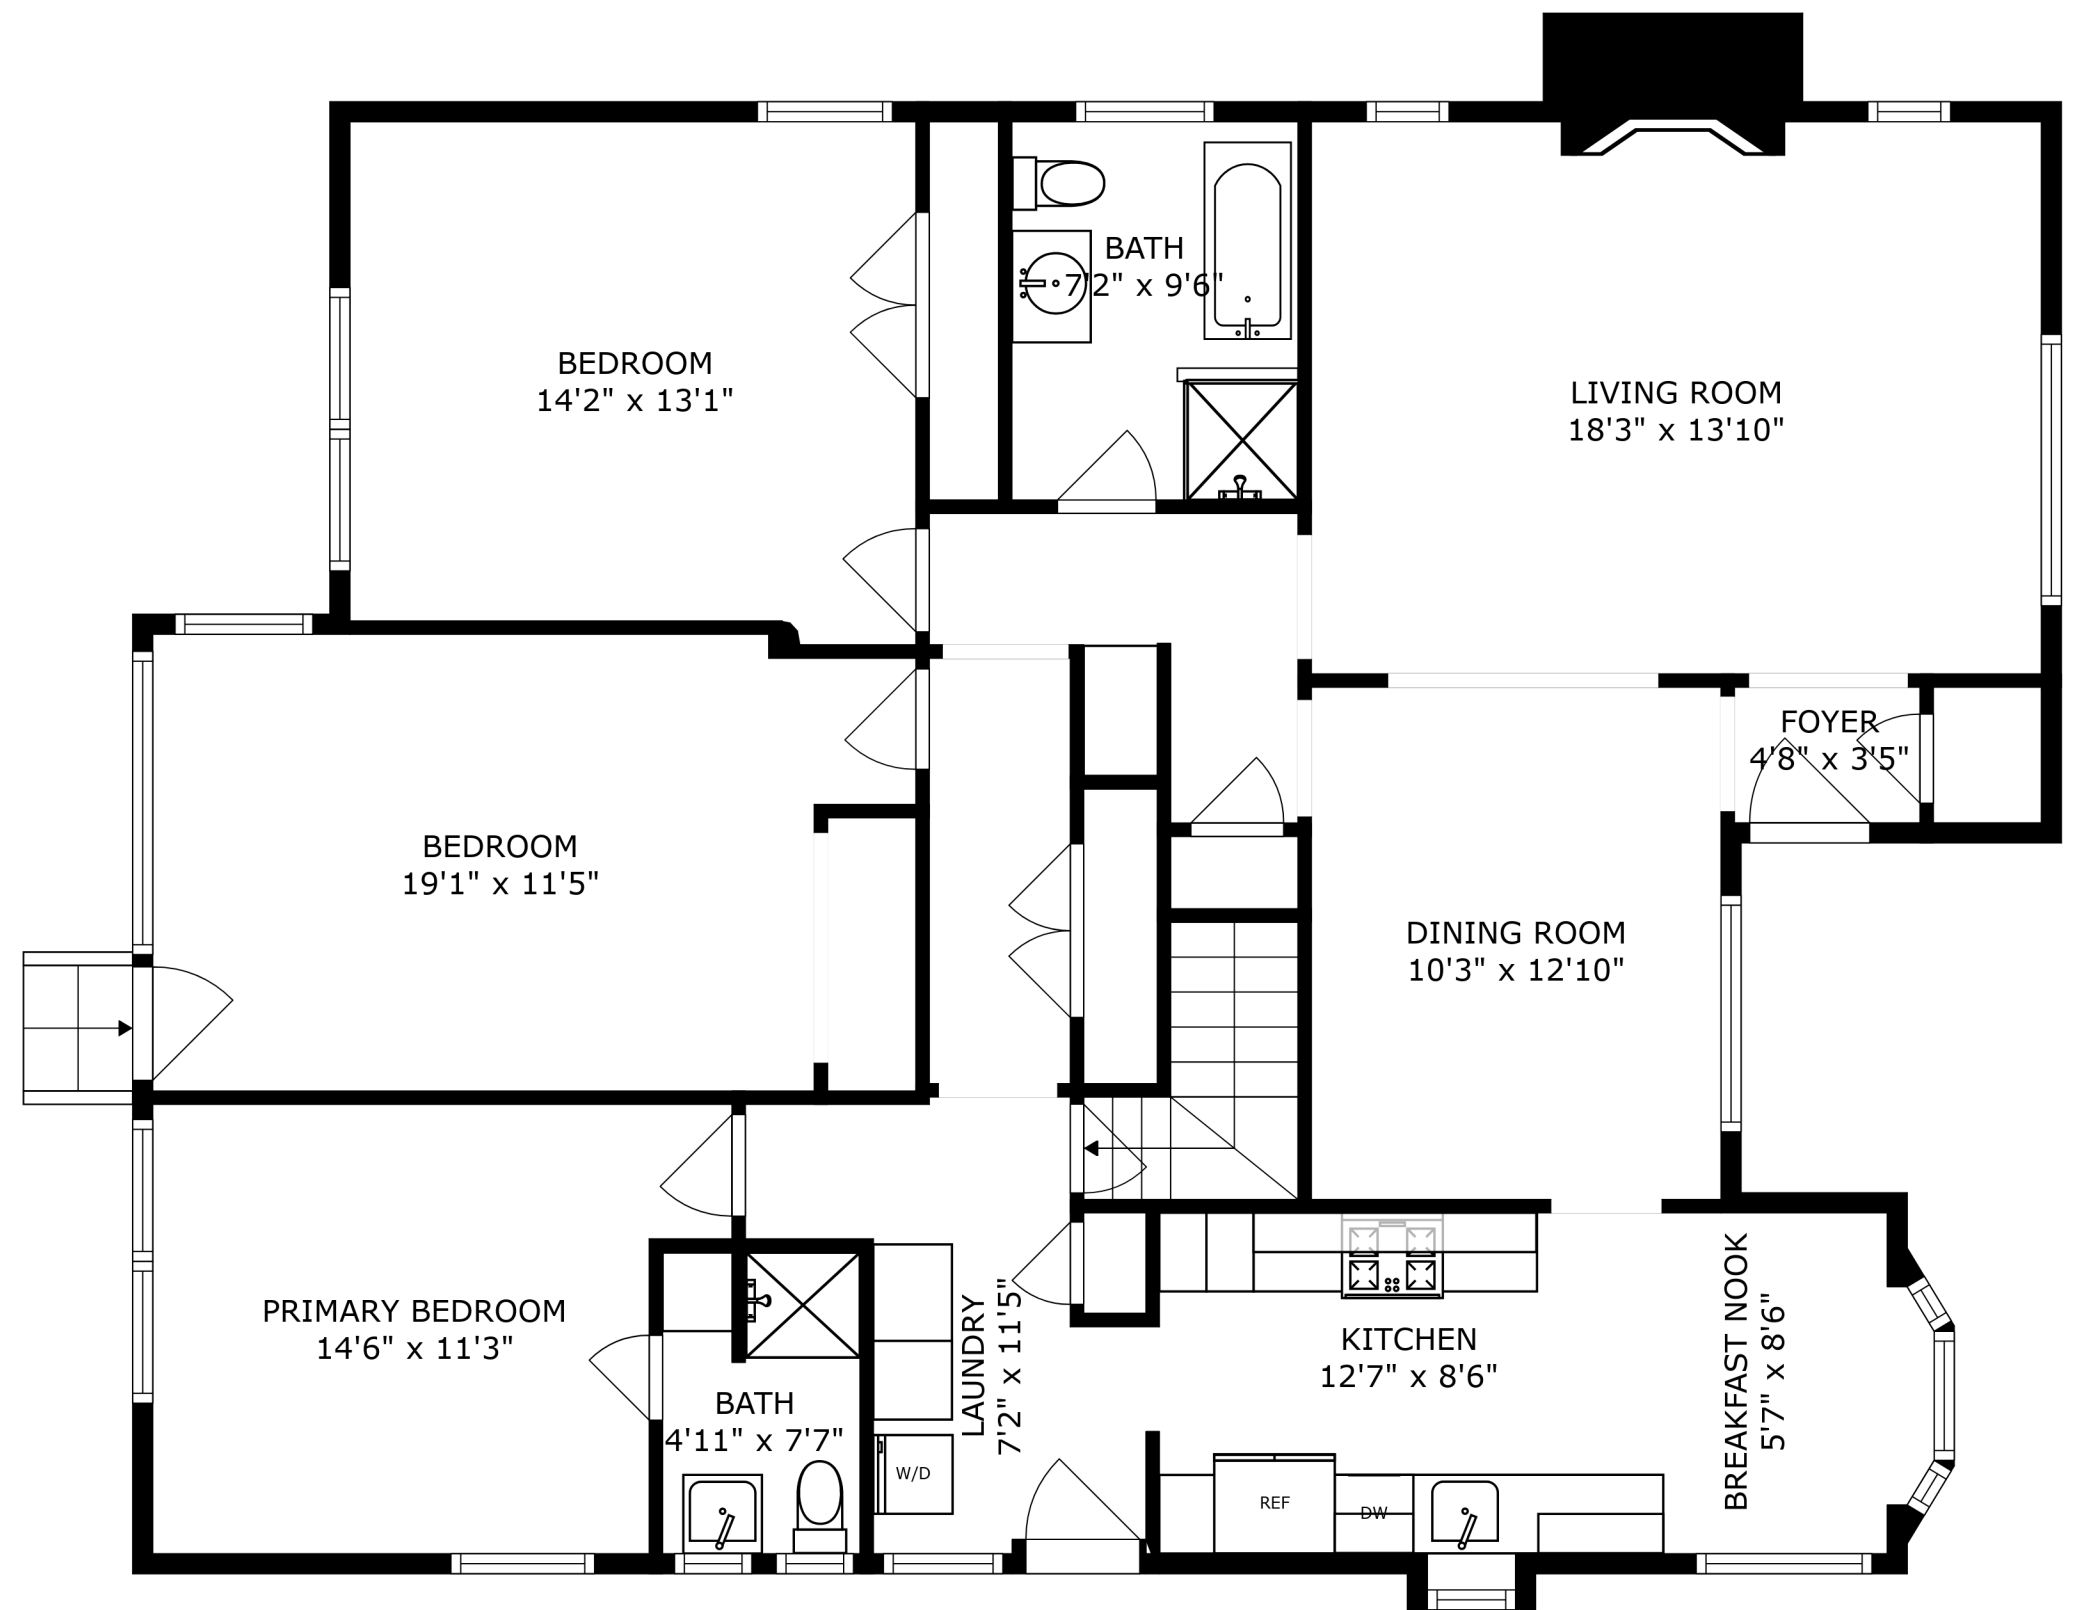

FLOOR 2

PATIO
22'4" x 14'0"

FLOOR 1

SIZES AND DIMENSIONS ARE APPROXIMATE, ACTUAL MAY VARY.

PATIO
22'4\" x 14'0\"

SIZES AND DIMENSIONS ARE APPROXIMATE, ACTUAL MAY VARY.

BASEMENT
14'9" x 11'8"