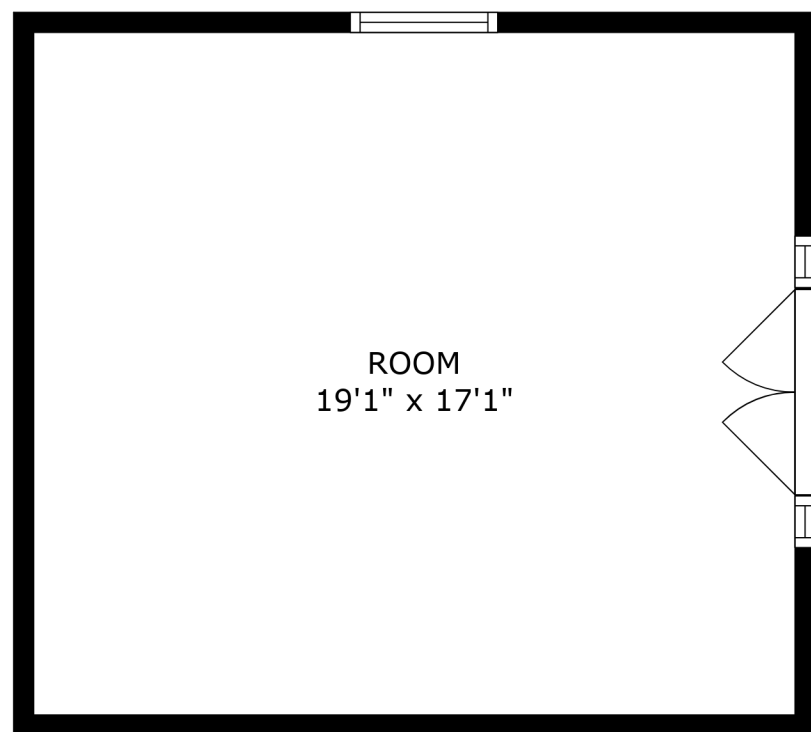

FLOOR 2

PATIO
22'4" x 14'0"

FLOOR 1

SIZES AND DIMENSIONS ARE APPROXIMATE, ACTUAL MAY VARY.

PATIO
22'4\" x 14'0\"

SIZES AND DIMENSIONS ARE APPROXIMATE, ACTUAL MAY VARY.

BASEMENT
14'9" x 11'8"