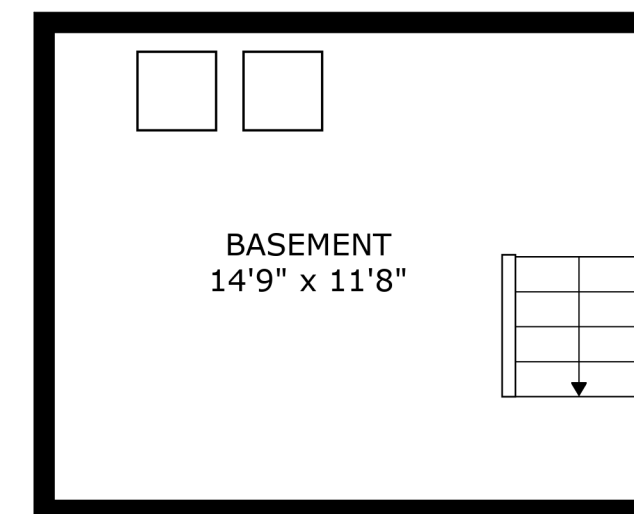

FLOOR 2

PATIO
22'4" x 14'0"

FLOOR 1

SIZES AND DIMENSIONS ARE APPROXIMATE, ACTUAL MAY VARY.

PATIO
22'4\" x 14'0\"

SIZES AND DIMENSIONS ARE APPROXIMATE, ACTUAL MAY VARY.

BASEMENT
14'9" x 11'8"