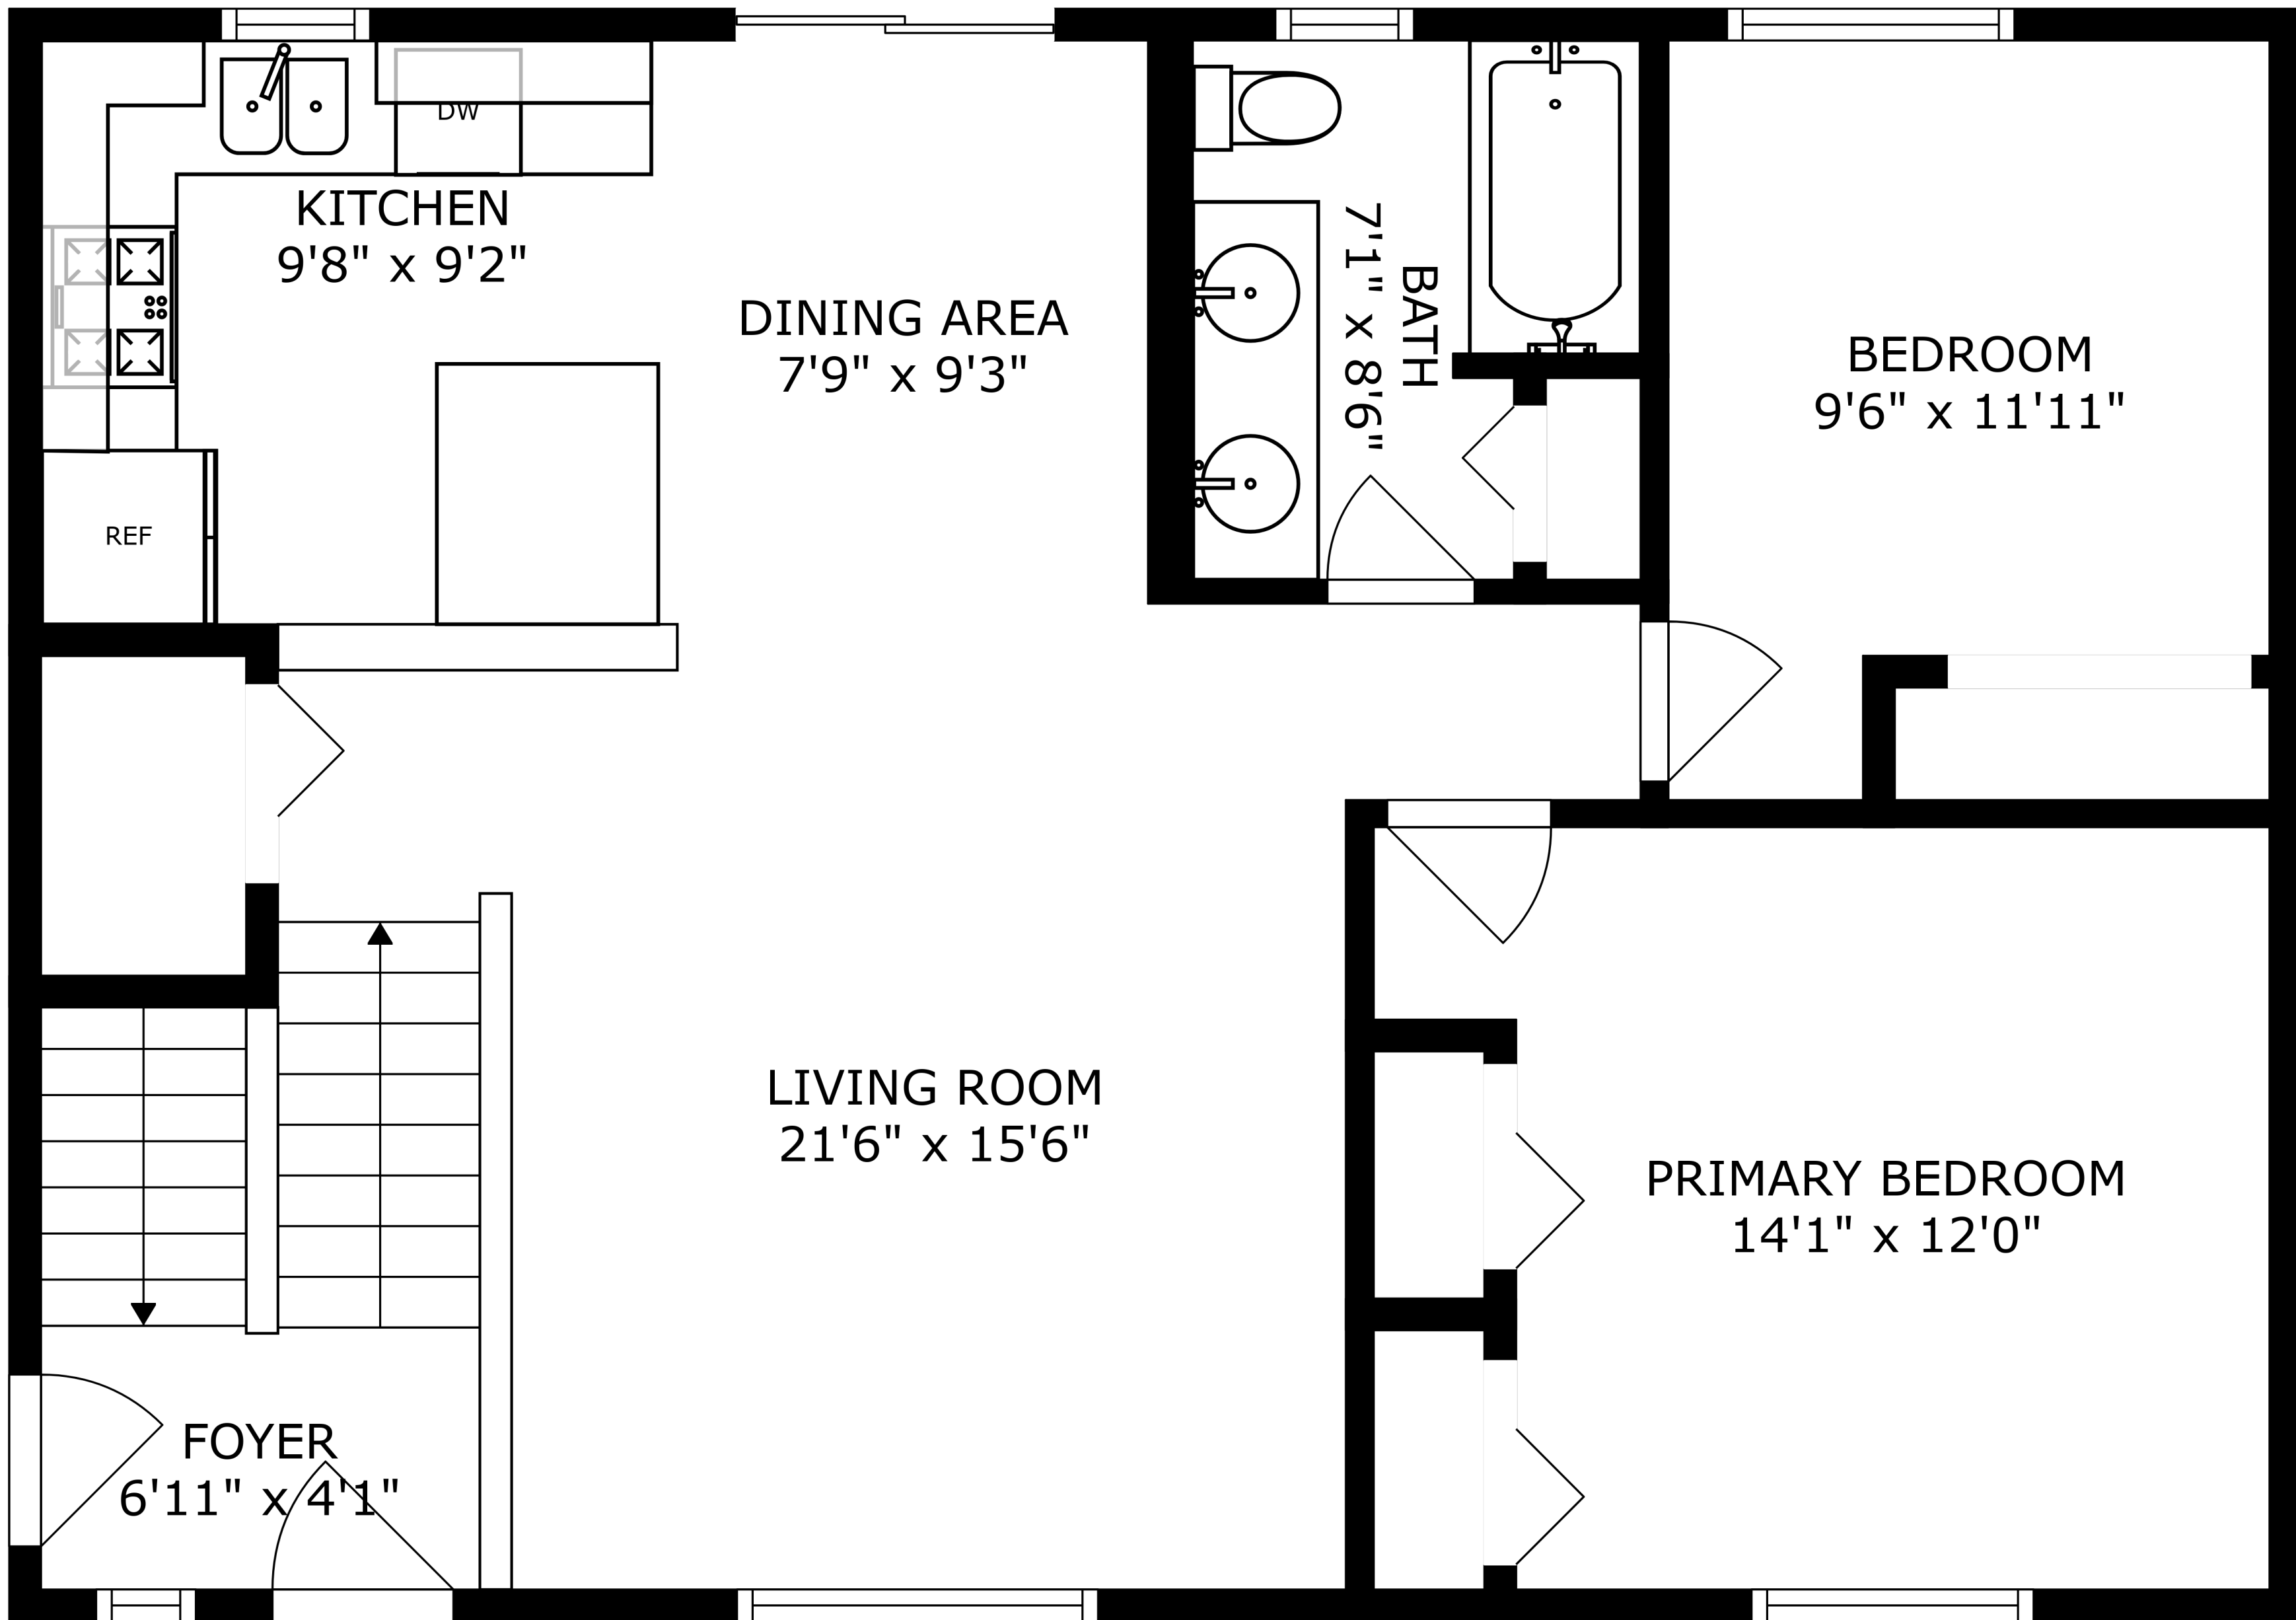

FLOOR 2

FLOOR 1

SIZES AND DIMENSIONS ARE APPROXIMATE, ACTUAL MAY VARY.

SIZES AND DIMENSIONS ARE APPROXIMATE, ACTUAL MAY VARY.

LAUNDRY  
12'7" x 10'8"

BATH  
6'9" x 9'7"

BEDROOM  
16'4" x 10'6"

RECREATION ROOM  
27'10" x 16'0"