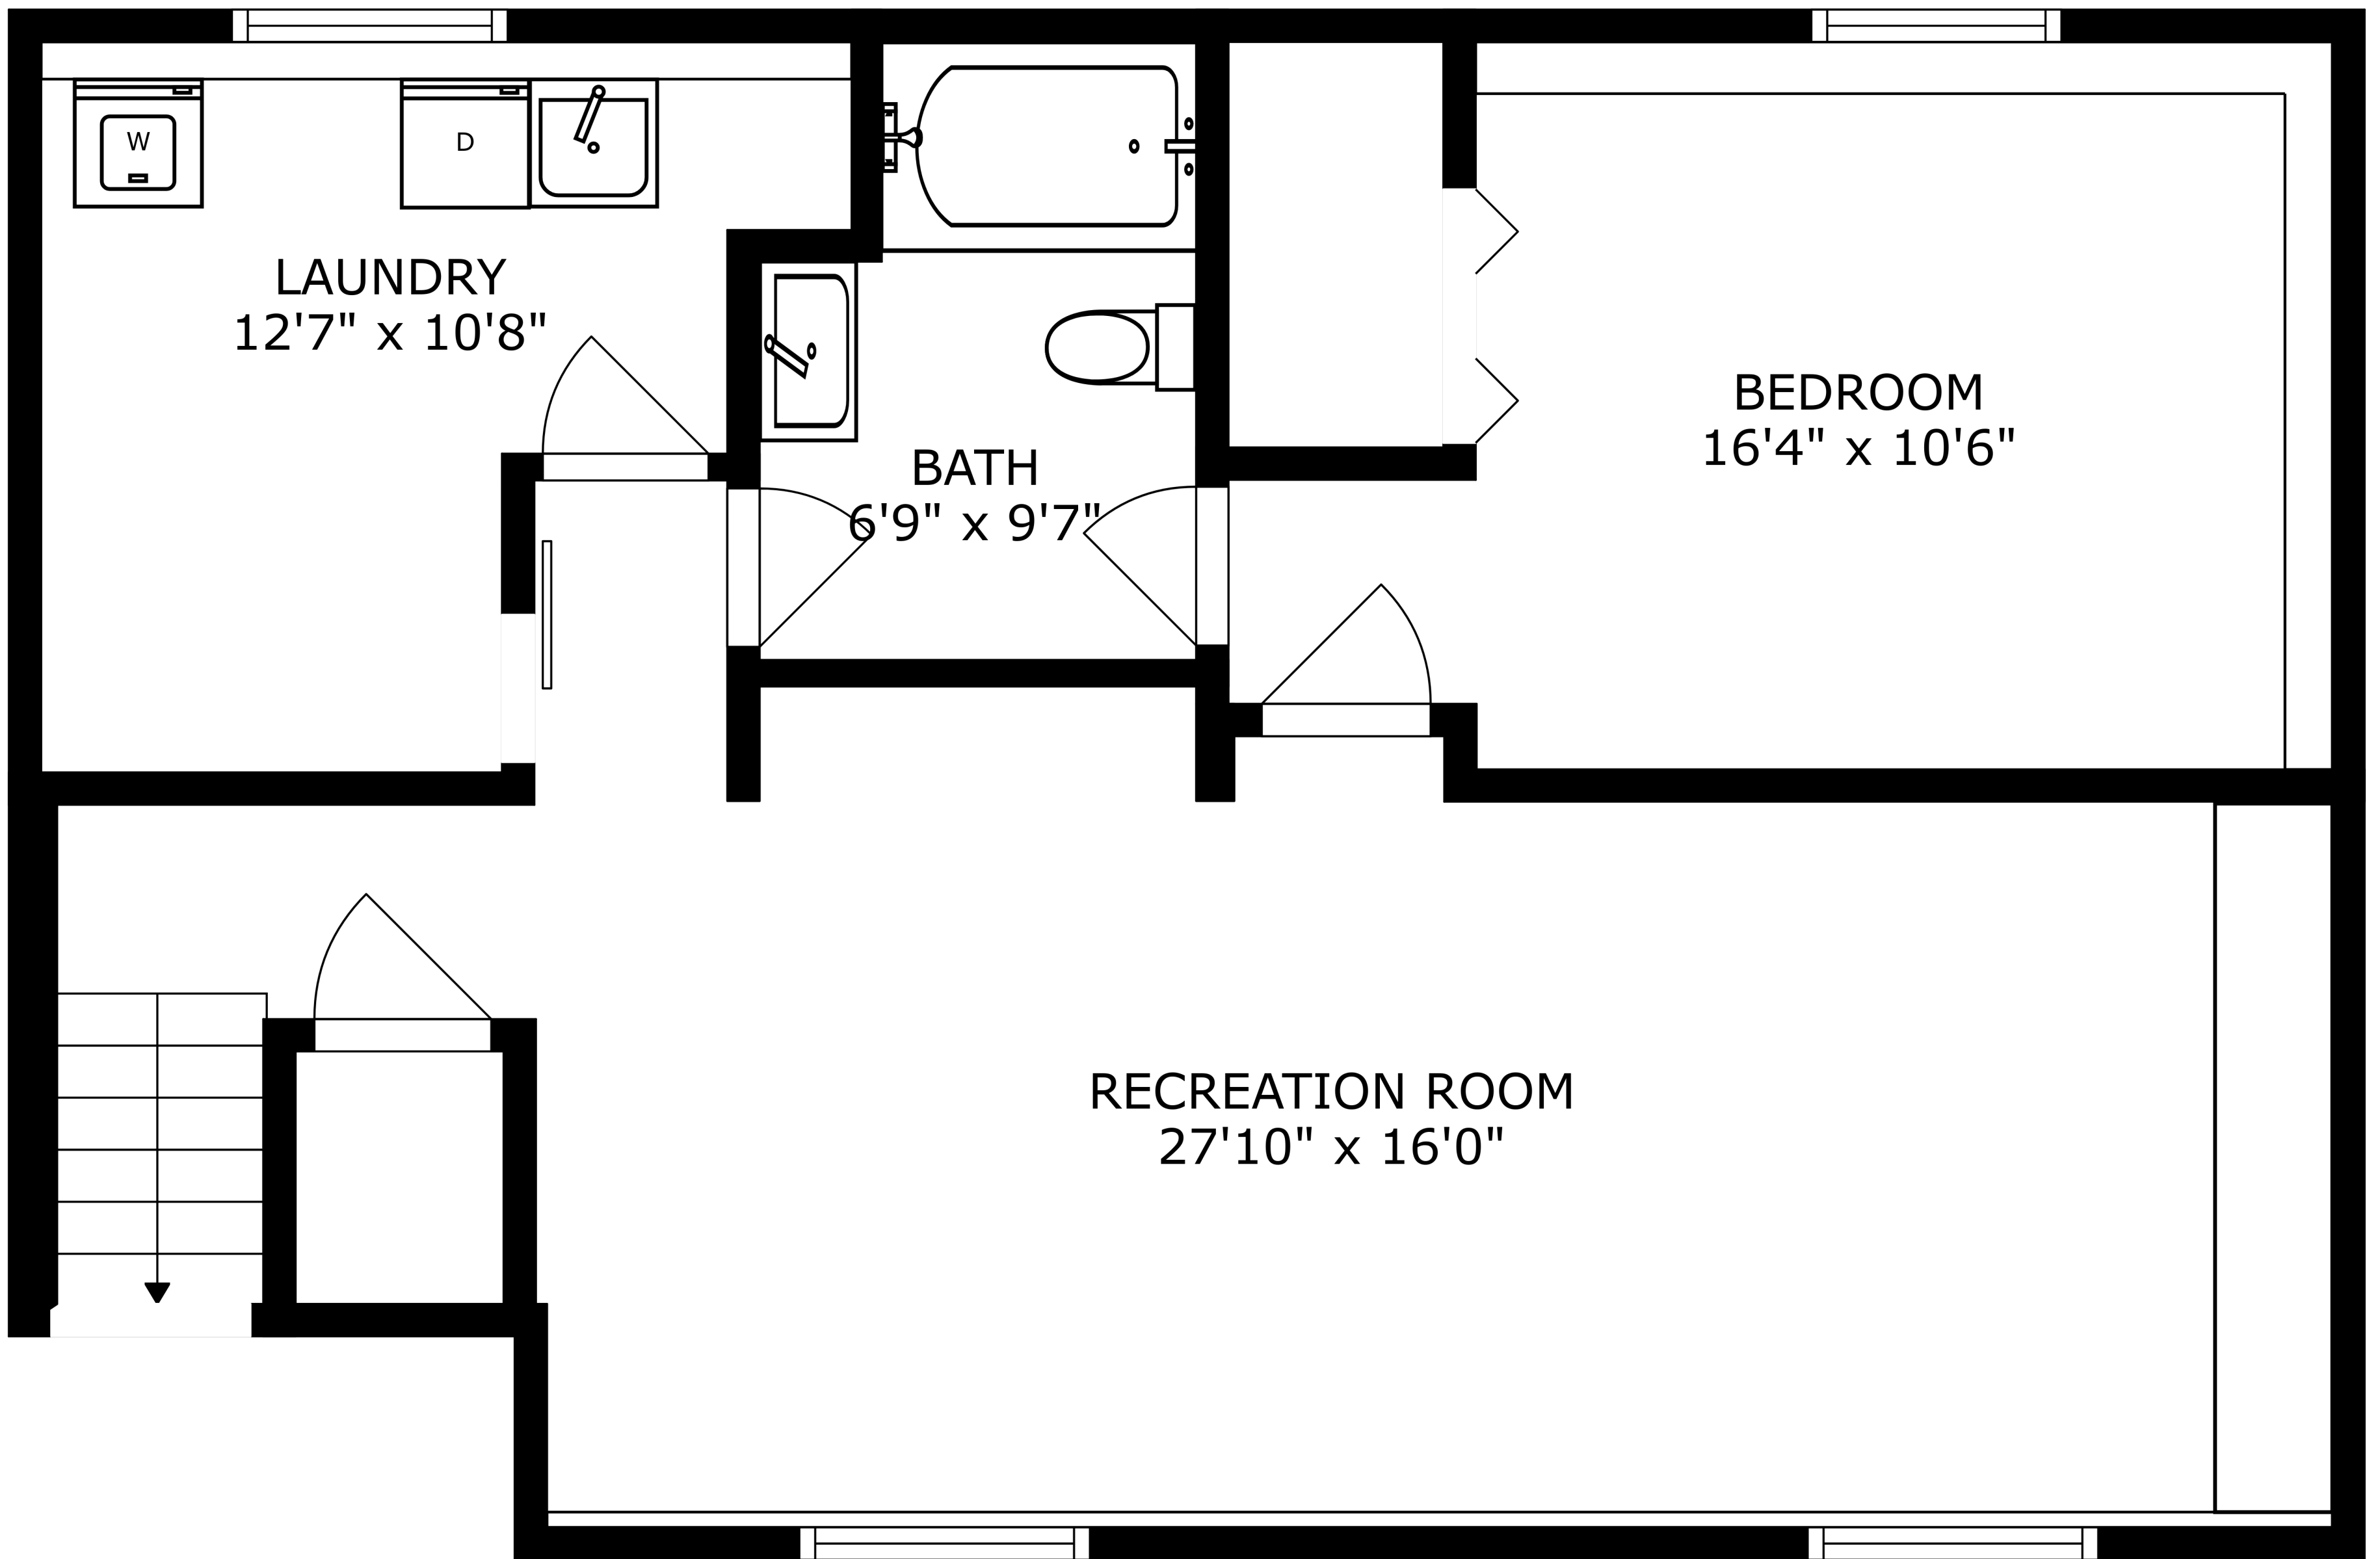

FLOOR 2

FLOOR 1

SIZES AND DIMENSIONS ARE APPROXIMATE, ACTUAL MAY VARY.

SIZES AND DIMENSIONS ARE APPROXIMATE, ACTUAL MAY VARY.

LAUNDRY  
12'7" x 10'8"

BATH  
6'9" x 9'7"

BEDROOM  
16'4" x 10'6"

RECREATION ROOM  
27'10" x 16'0"