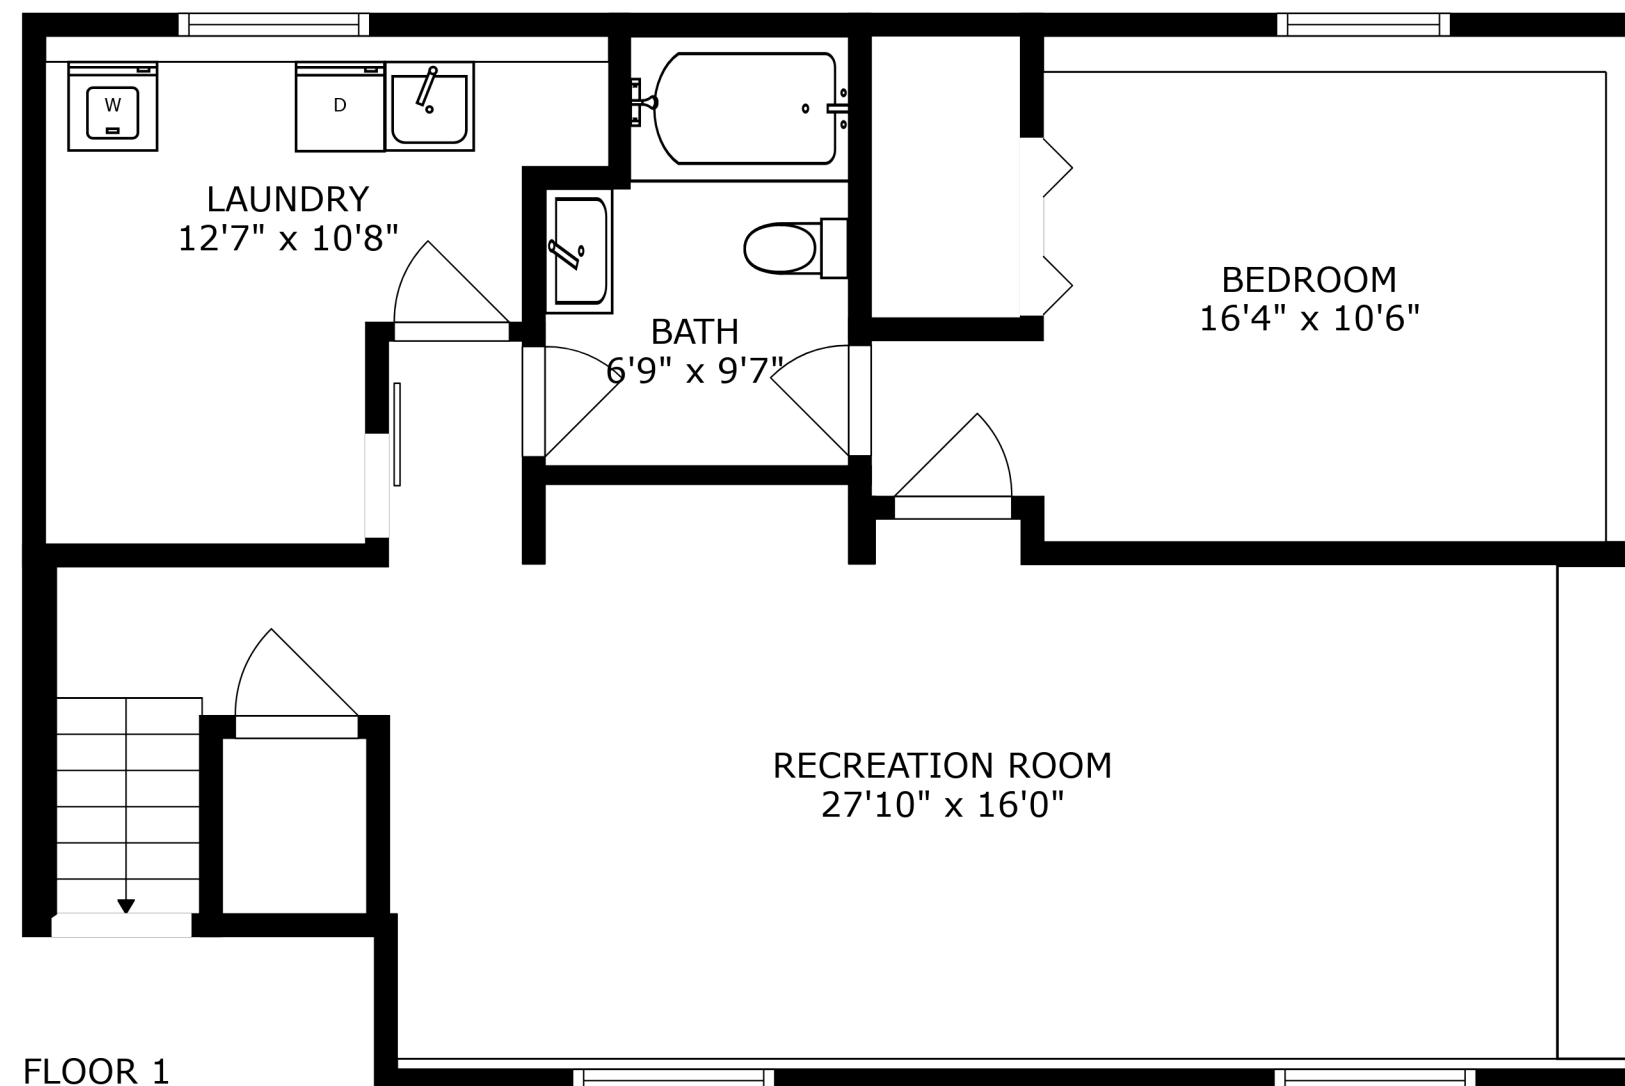

FLOOR 2

FLOOR 1

SIZES AND DIMENSIONS ARE APPROXIMATE, ACTUAL MAY VARY.

SIZES AND DIMENSIONS ARE APPROXIMATE, ACTUAL MAY VARY.

LAUNDRY  
12'7" x 10'8"

BATH  
6'9" x 9'7"

BEDROOM  
16'4" x 10'6"

RECREATION ROOM  
27'10" x 16'0"