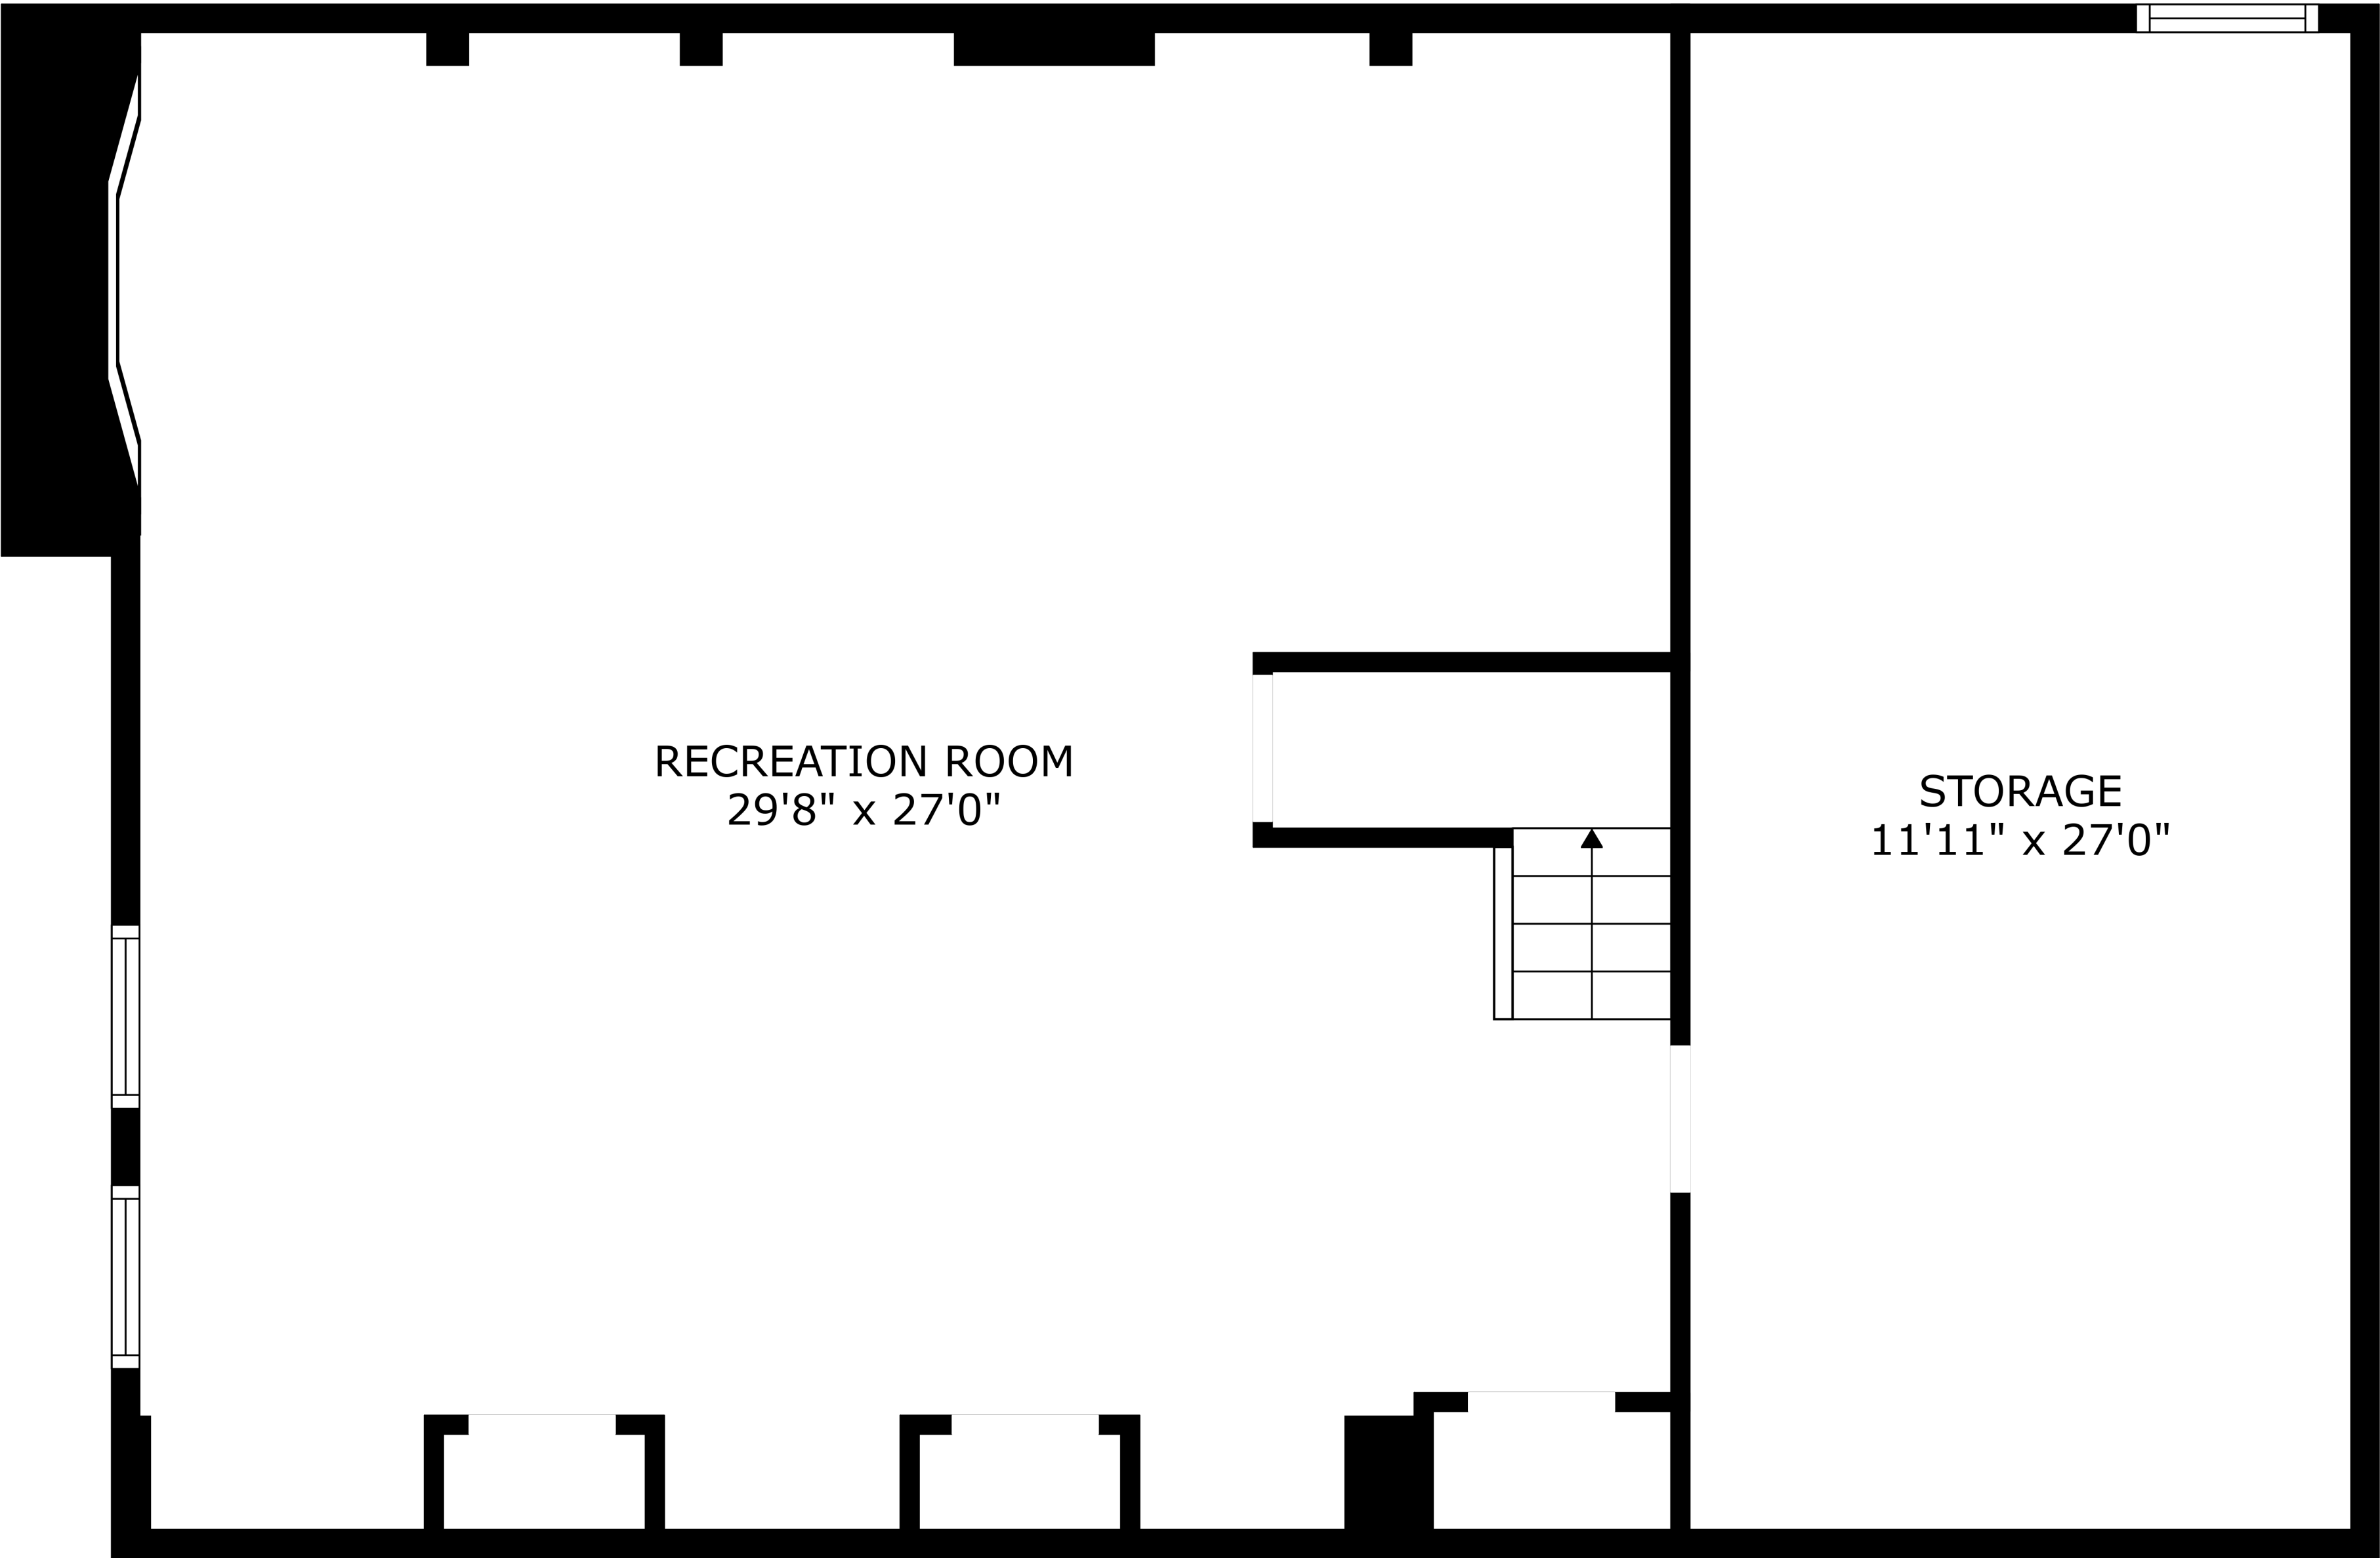

FLOOR 3

FLOOR 1

FLOOR 2

SIZES AND DIMENSIONS ARE APPROXIMATE, ACTUAL MAY VARY.

SIZES AND DIMENSIONS ARE APPROXIMATE, ACTUAL MAY VARY.

RECREATION ROOM  
29'8" x 27'0"

STORAGE  
11'11" x 27'0"

SIZES AND DIMENSIONS ARE APPROXIMATE, ACTUAL MAY VARY.