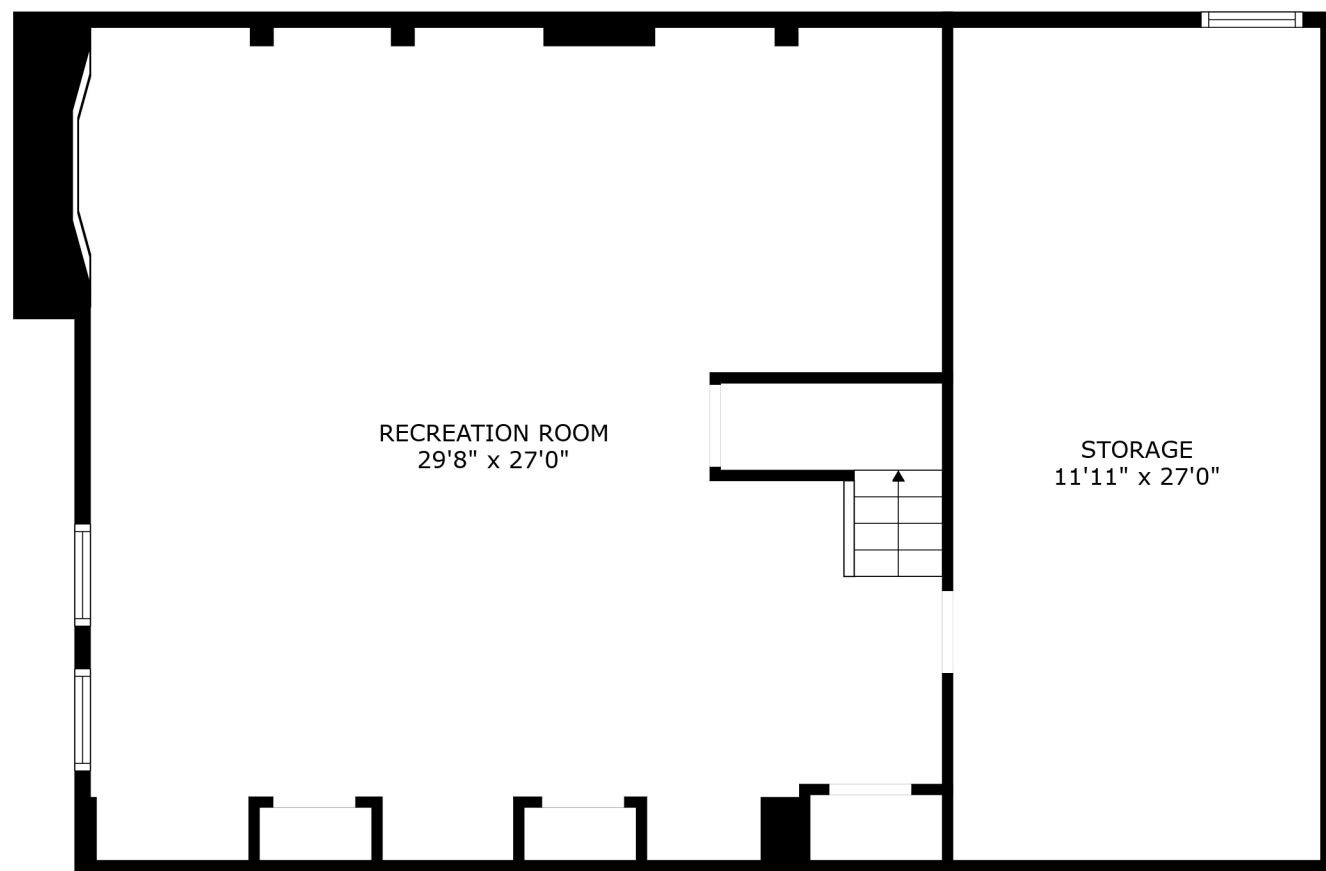

FLOOR 3

FLOOR 1

FLOOR 2

SIZES AND DIMENSIONS ARE APPROXIMATE, ACTUAL MAY VARY.

SIZES AND DIMENSIONS ARE APPROXIMATE, ACTUAL MAY VARY.

RECREATION ROOM  
29'8" x 27'0"

STORAGE  
11'11" x 27'0"

SIZES AND DIMENSIONS ARE APPROXIMATE, ACTUAL MAY VARY.