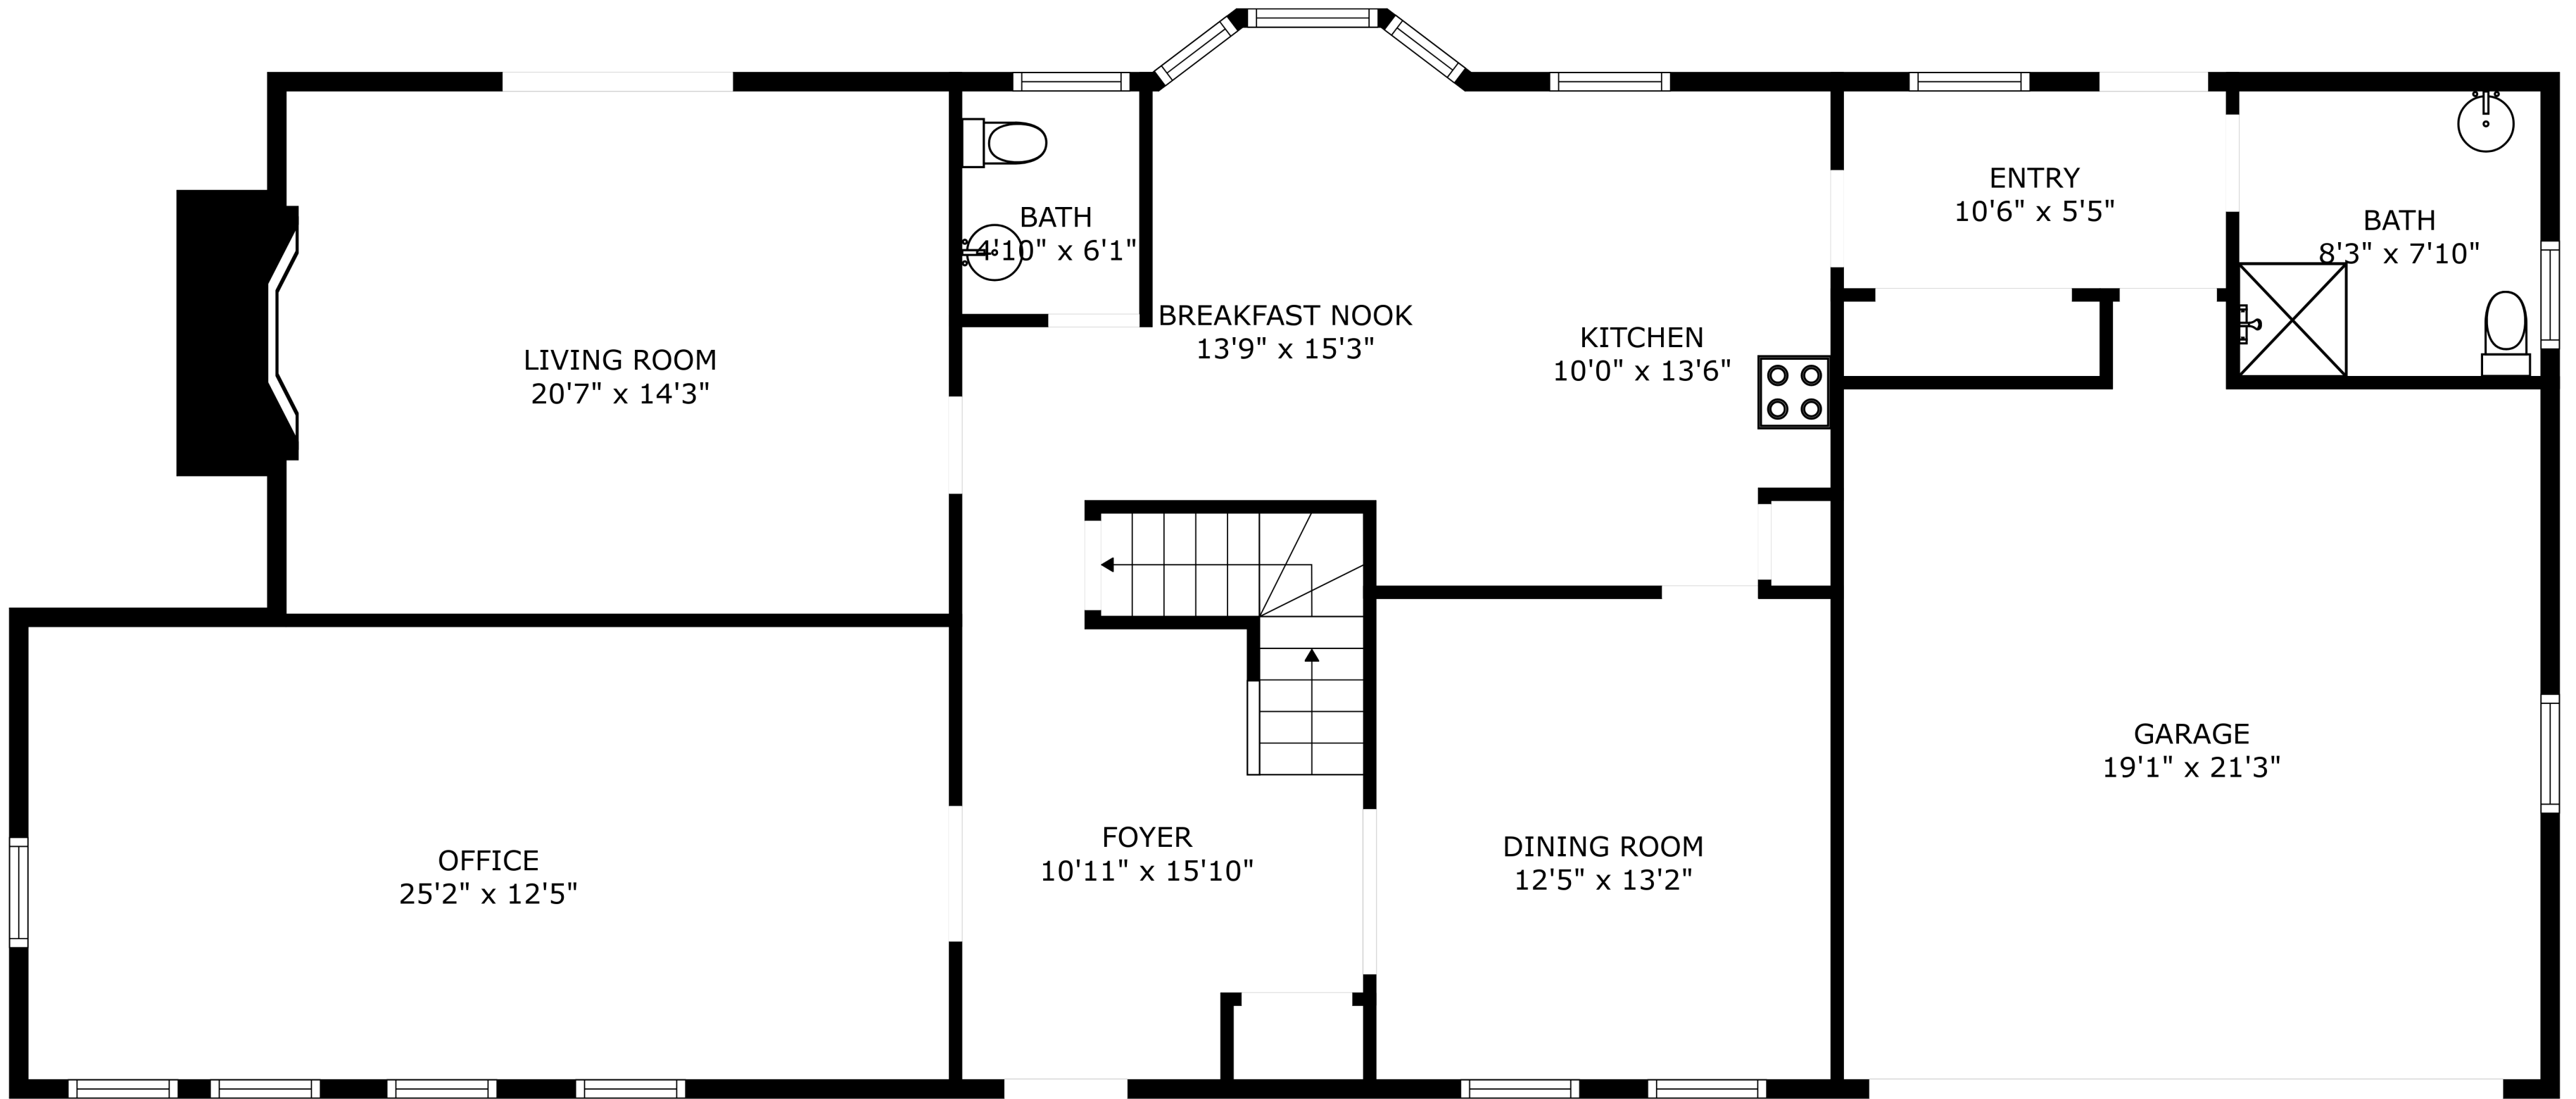

FLOOR 3

FLOOR 1

FLOOR 2

SIZES AND DIMENSIONS ARE APPROXIMATE, ACTUAL MAY VARY.

SIZES AND DIMENSIONS ARE APPROXIMATE, ACTUAL MAY VARY.

RECREATION ROOM  
29'8" x 27'0"

STORAGE  
11'11" x 27'0"

SIZES AND DIMENSIONS ARE APPROXIMATE, ACTUAL MAY VARY.