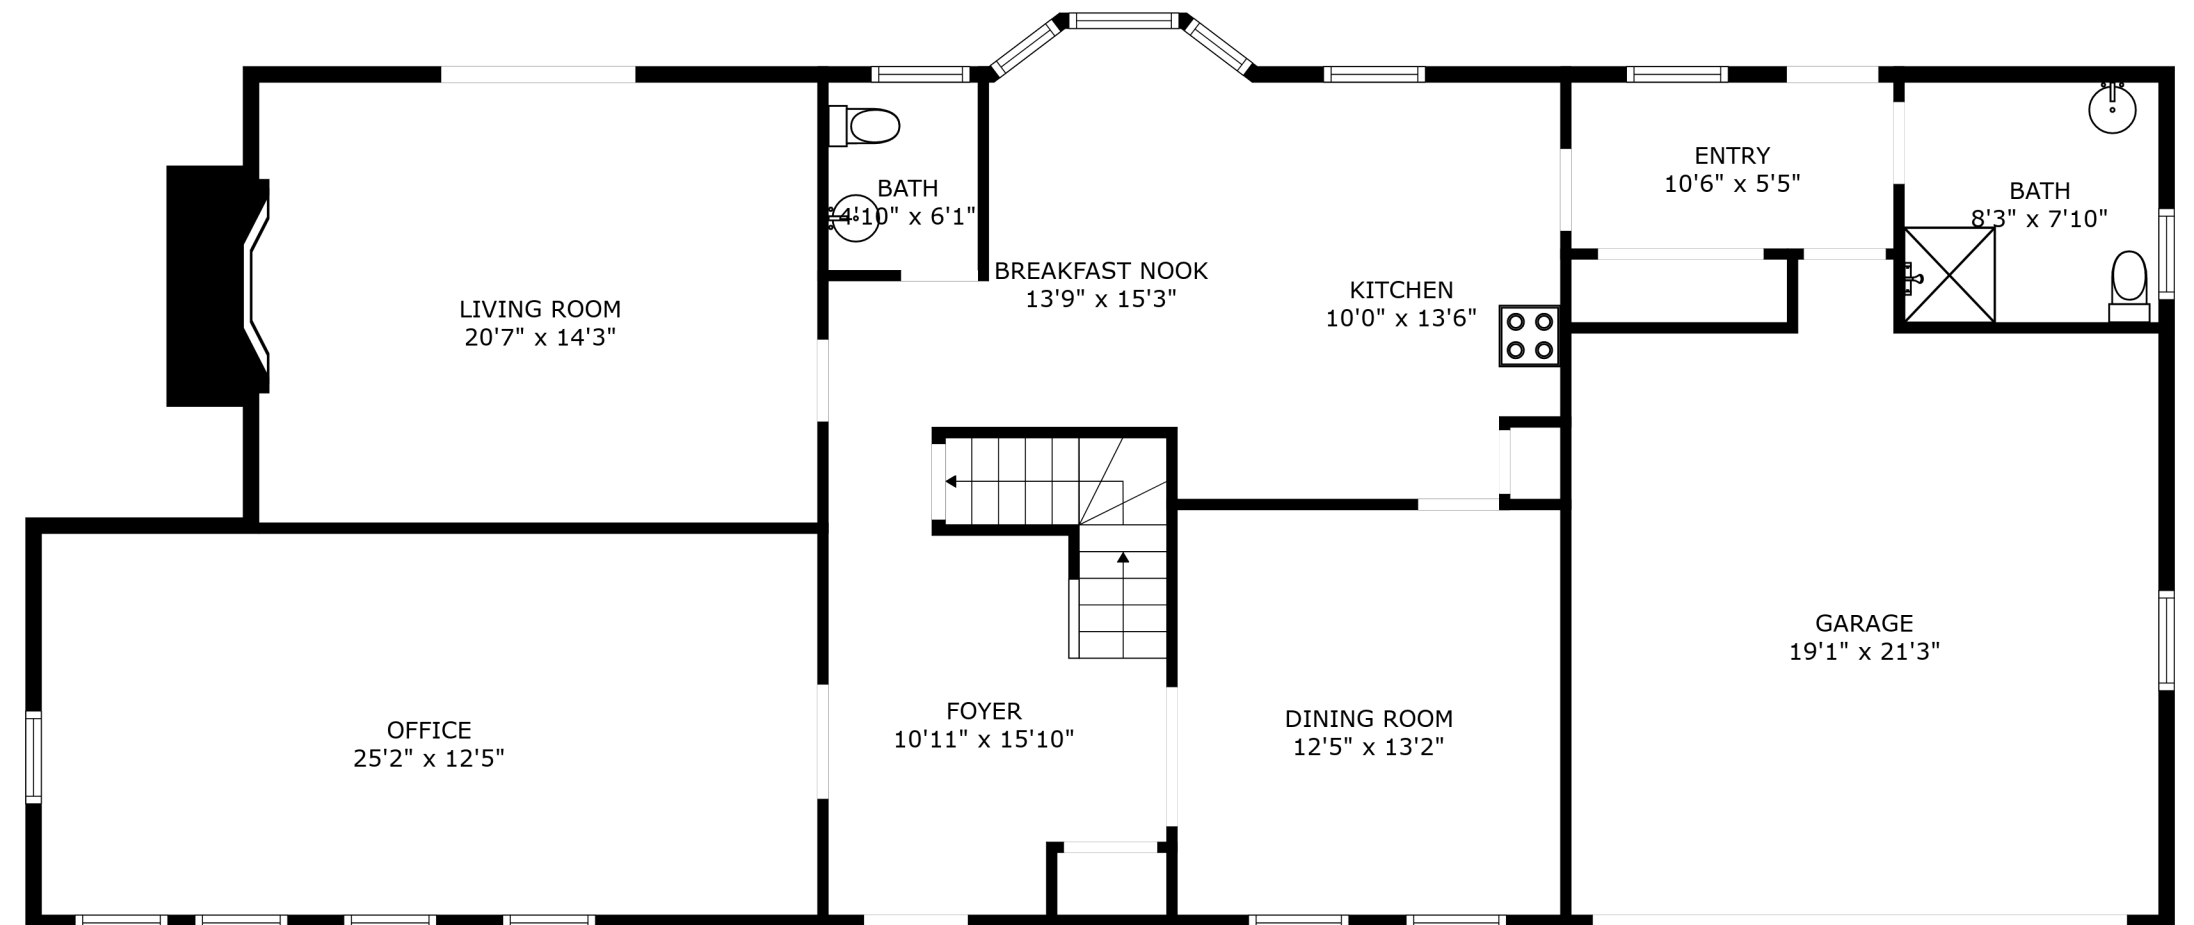

FLOOR 3

FLOOR 1

FLOOR 2

SIZES AND DIMENSIONS ARE APPROXIMATE, ACTUAL MAY VARY.

SIZES AND DIMENSIONS ARE APPROXIMATE, ACTUAL MAY VARY.

RECREATION ROOM  
29'8" x 27'0"

STORAGE  
11'11" x 27'0"

SIZES AND DIMENSIONS ARE APPROXIMATE, ACTUAL MAY VARY.