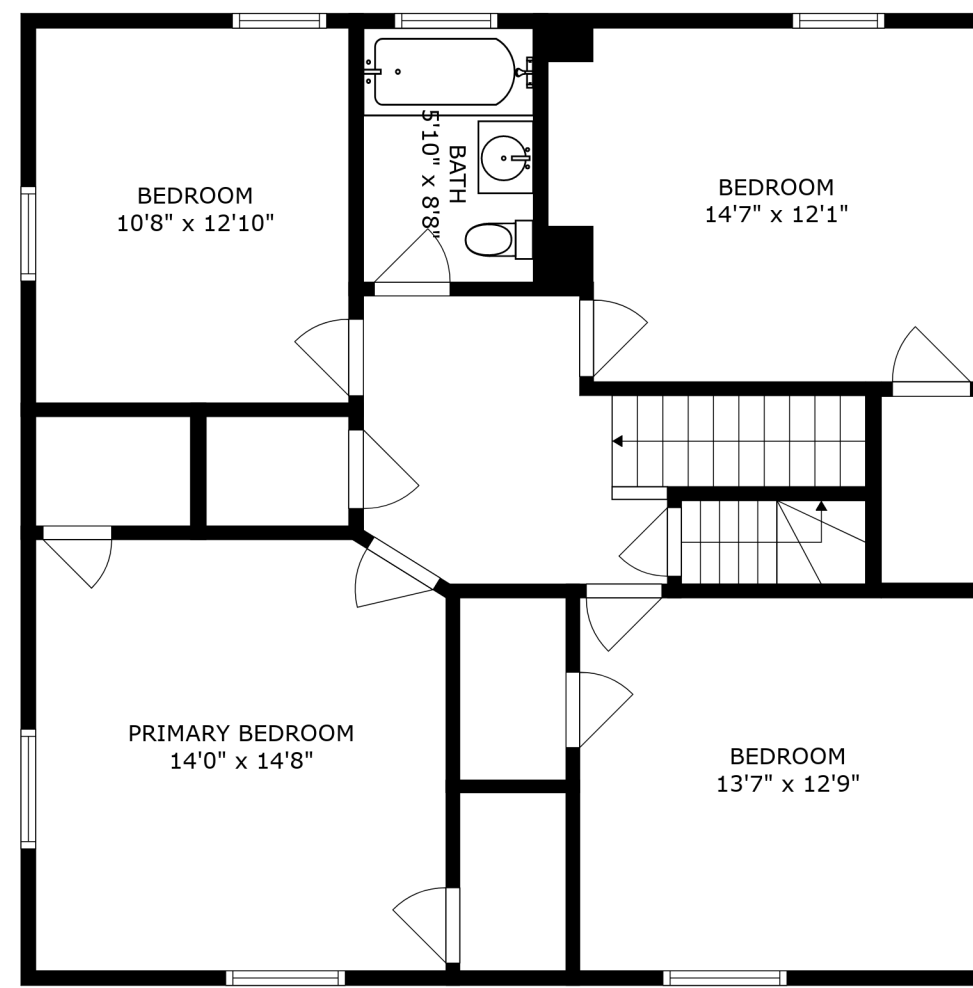

FLOOR 4

FLOOR 3

FLOOR 1

FLOOR 2

SIZES AND DIMENSIONS ARE APPROXIMATE, ACTUAL MAY VARY.

BEDROOM
23'11" x 12'3"

ATTIC
21'8" x 20'0"

SIZES AND DIMENSIONS ARE APPROXIMATE, ACTUAL MAY VARY.

SIZES AND DIMENSIONS ARE APPROXIMATE, ACTUAL MAY VARY.

SIZES AND DIMENSIONS ARE APPROXIMATE, ACTUAL MAY VARY.