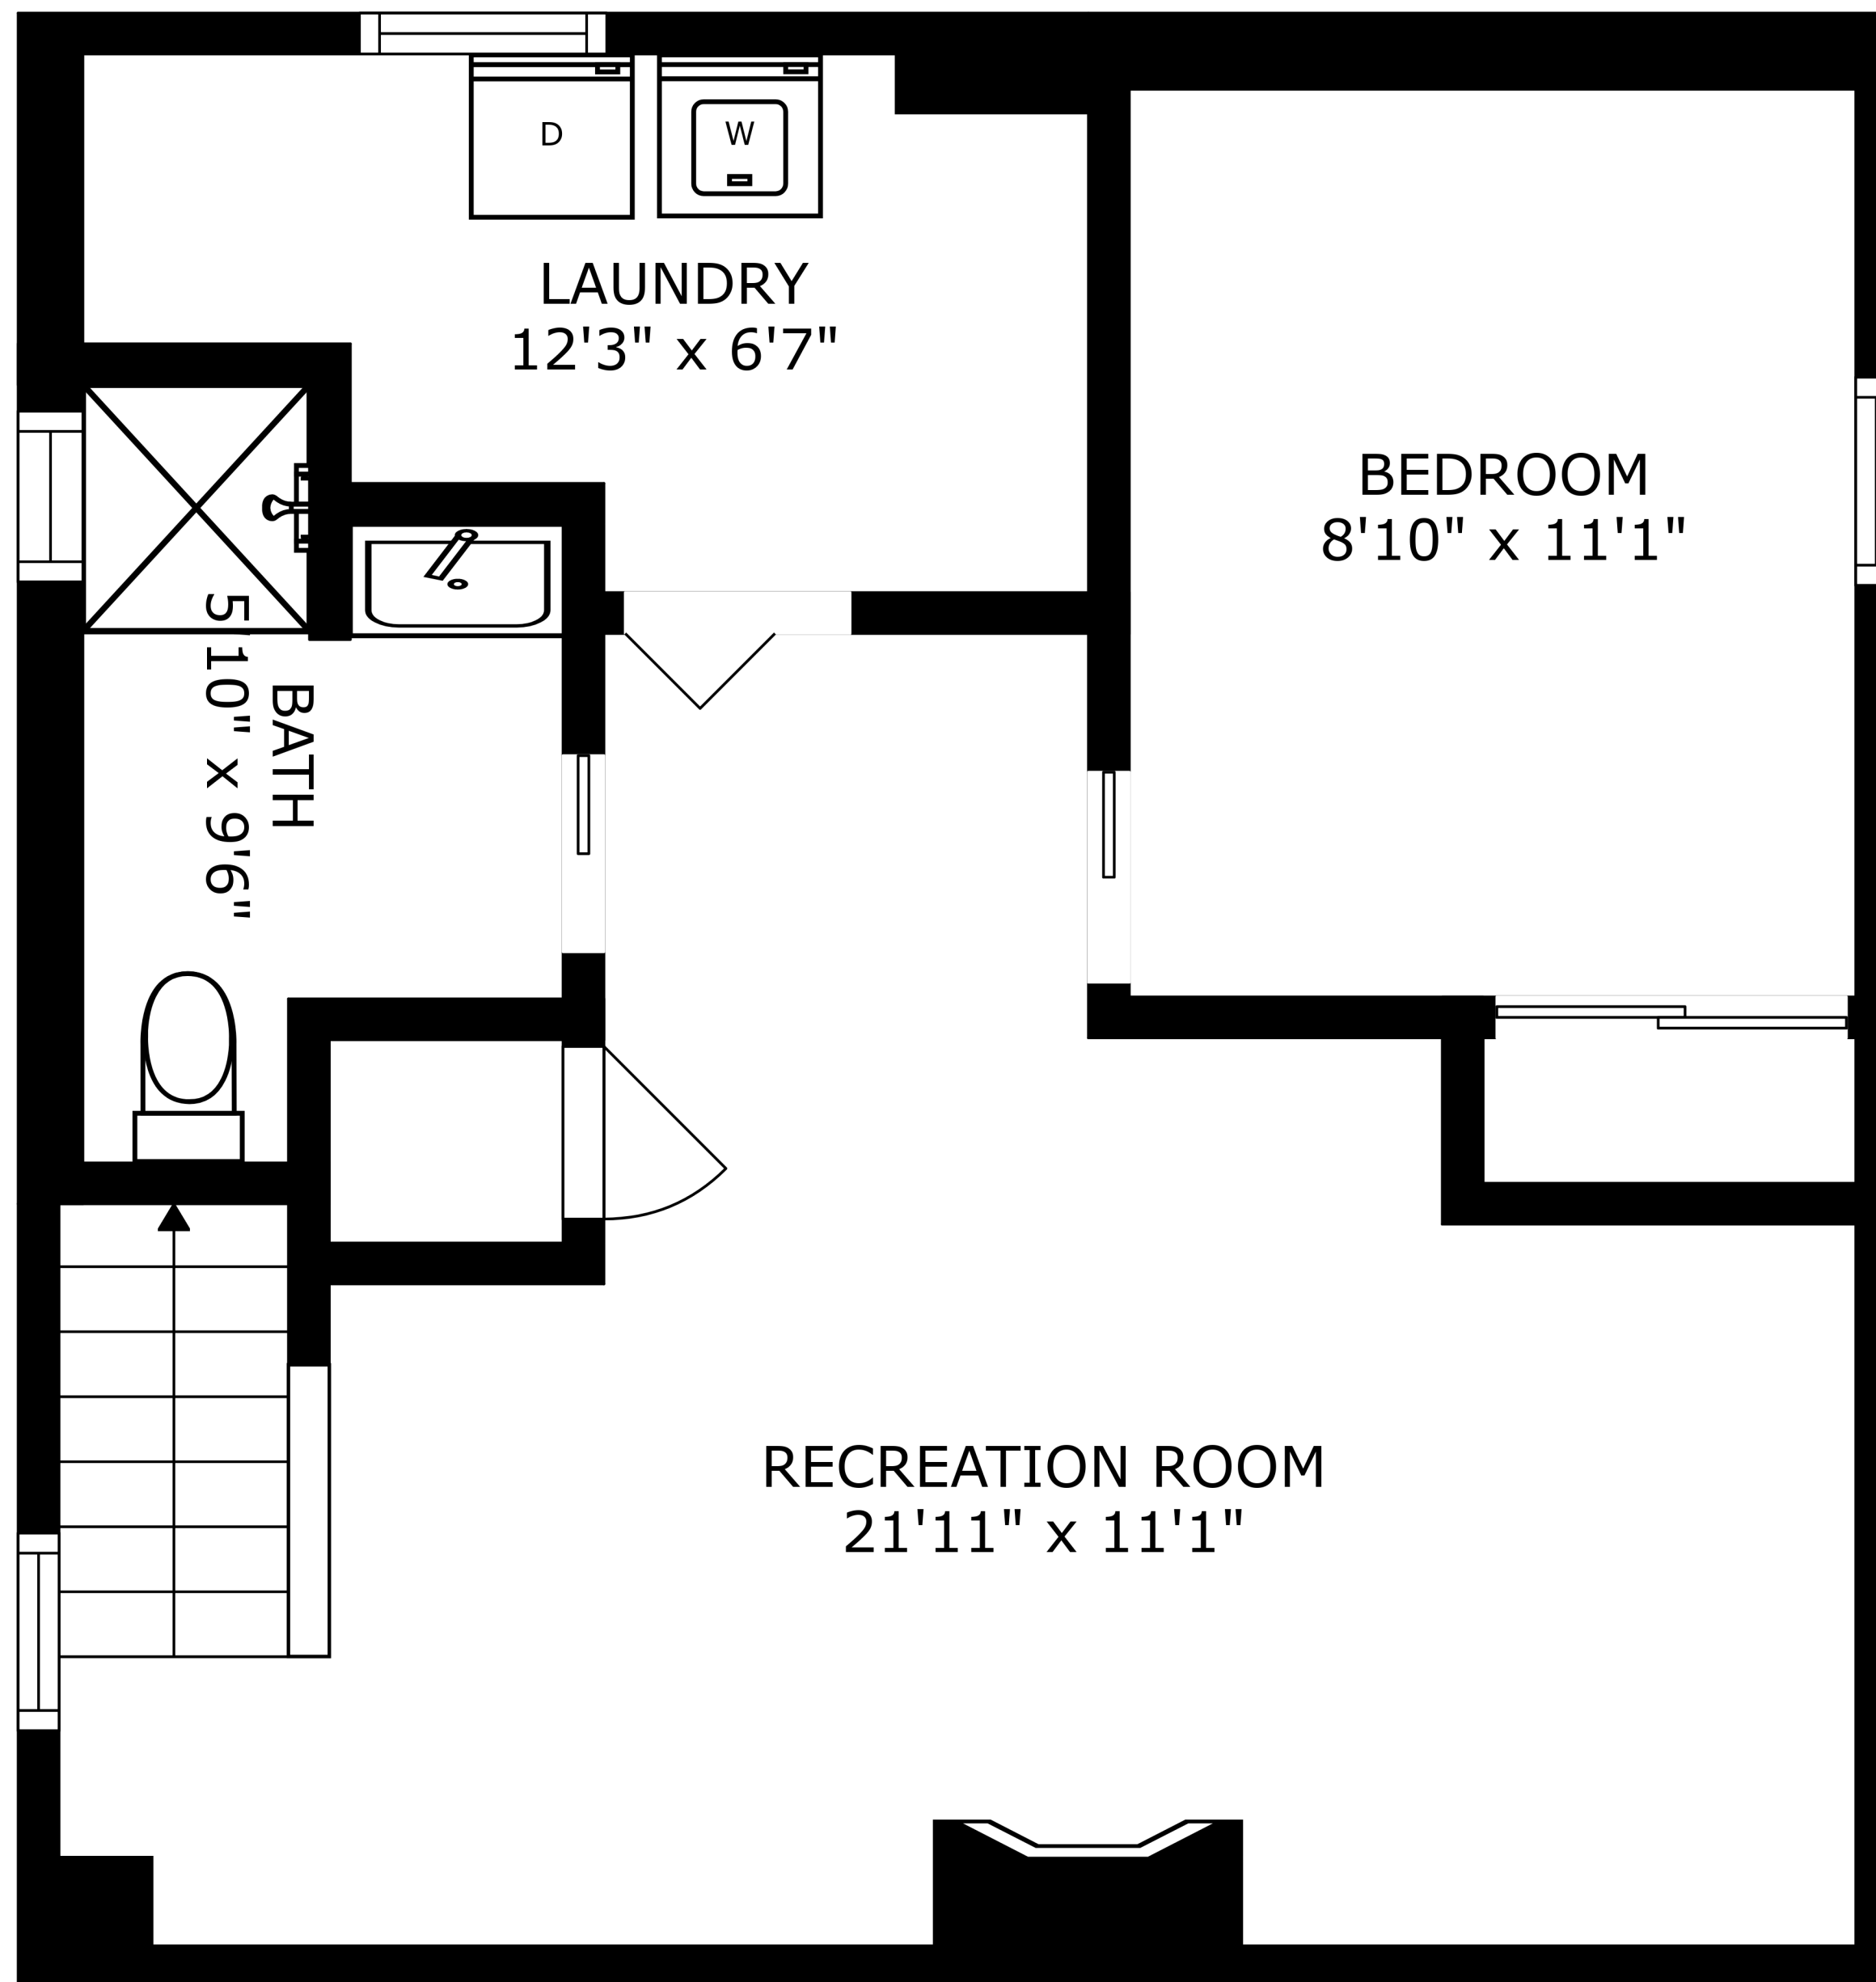

FLOOR 1

FLOOR 2

FLOOR 3

SIZES AND DIMENSIONS ARE APPROXIMATE, ACTUAL MAY VARY.

PATIO
12'5" x 9'3"

DECK
15'1" x 10'9"

SIZES AND DIMENSIONS ARE APPROXIMATE, ACTUAL MAY VARY.

SIZES AND DIMENSIONS ARE APPROXIMATE, ACTUAL MAY VARY.