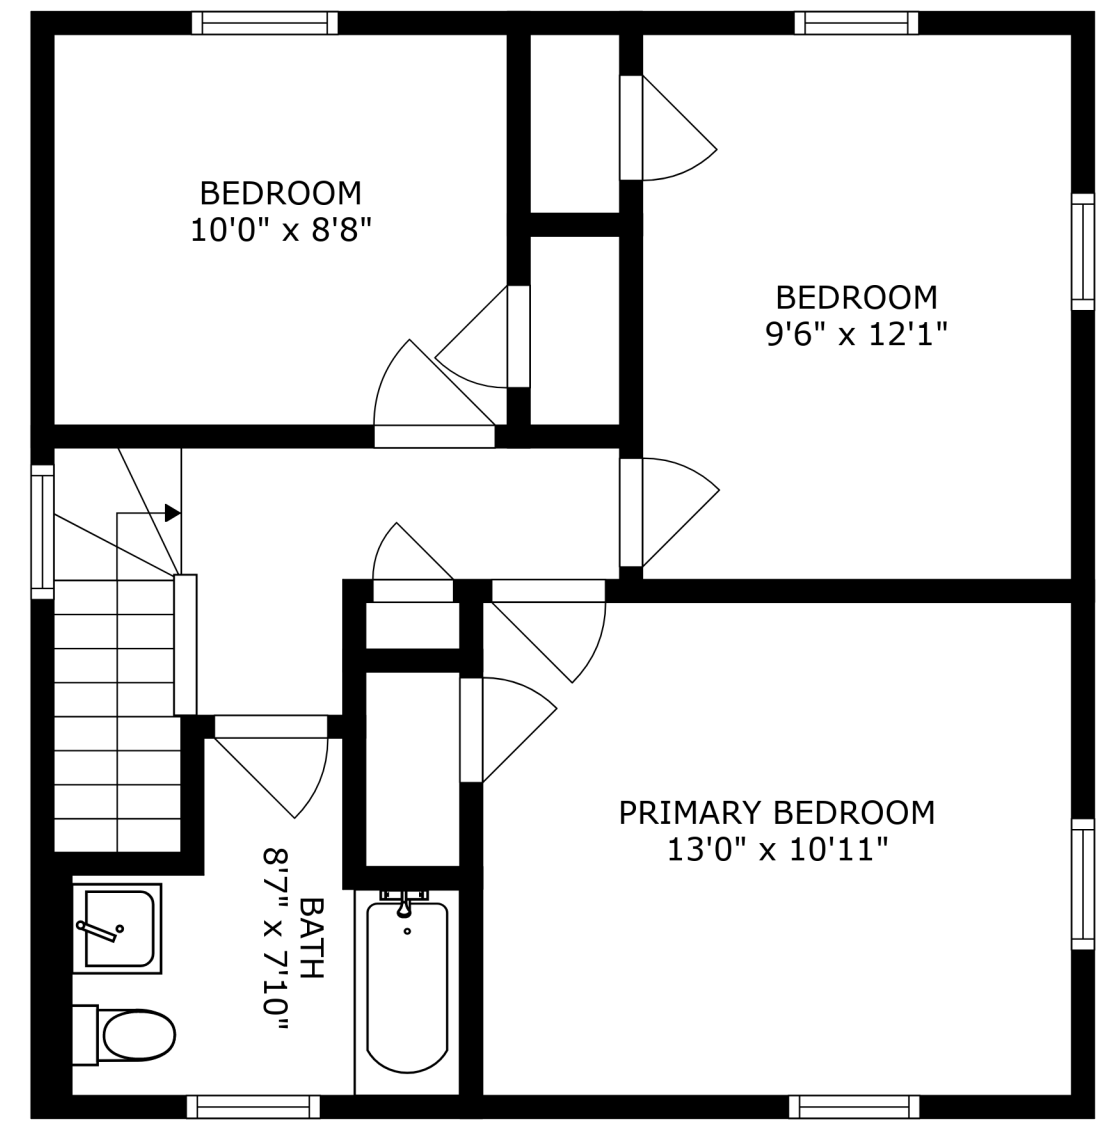

FLOOR 1

FLOOR 2

FLOOR 3

SIZES AND DIMENSIONS ARE APPROXIMATE, ACTUAL MAY VARY.

PATIO
12'5" x 9'3"

DECK
15'1" x 10'9"

SIZES AND DIMENSIONS ARE APPROXIMATE, ACTUAL MAY VARY.

SIZES AND DIMENSIONS ARE APPROXIMATE, ACTUAL MAY VARY.