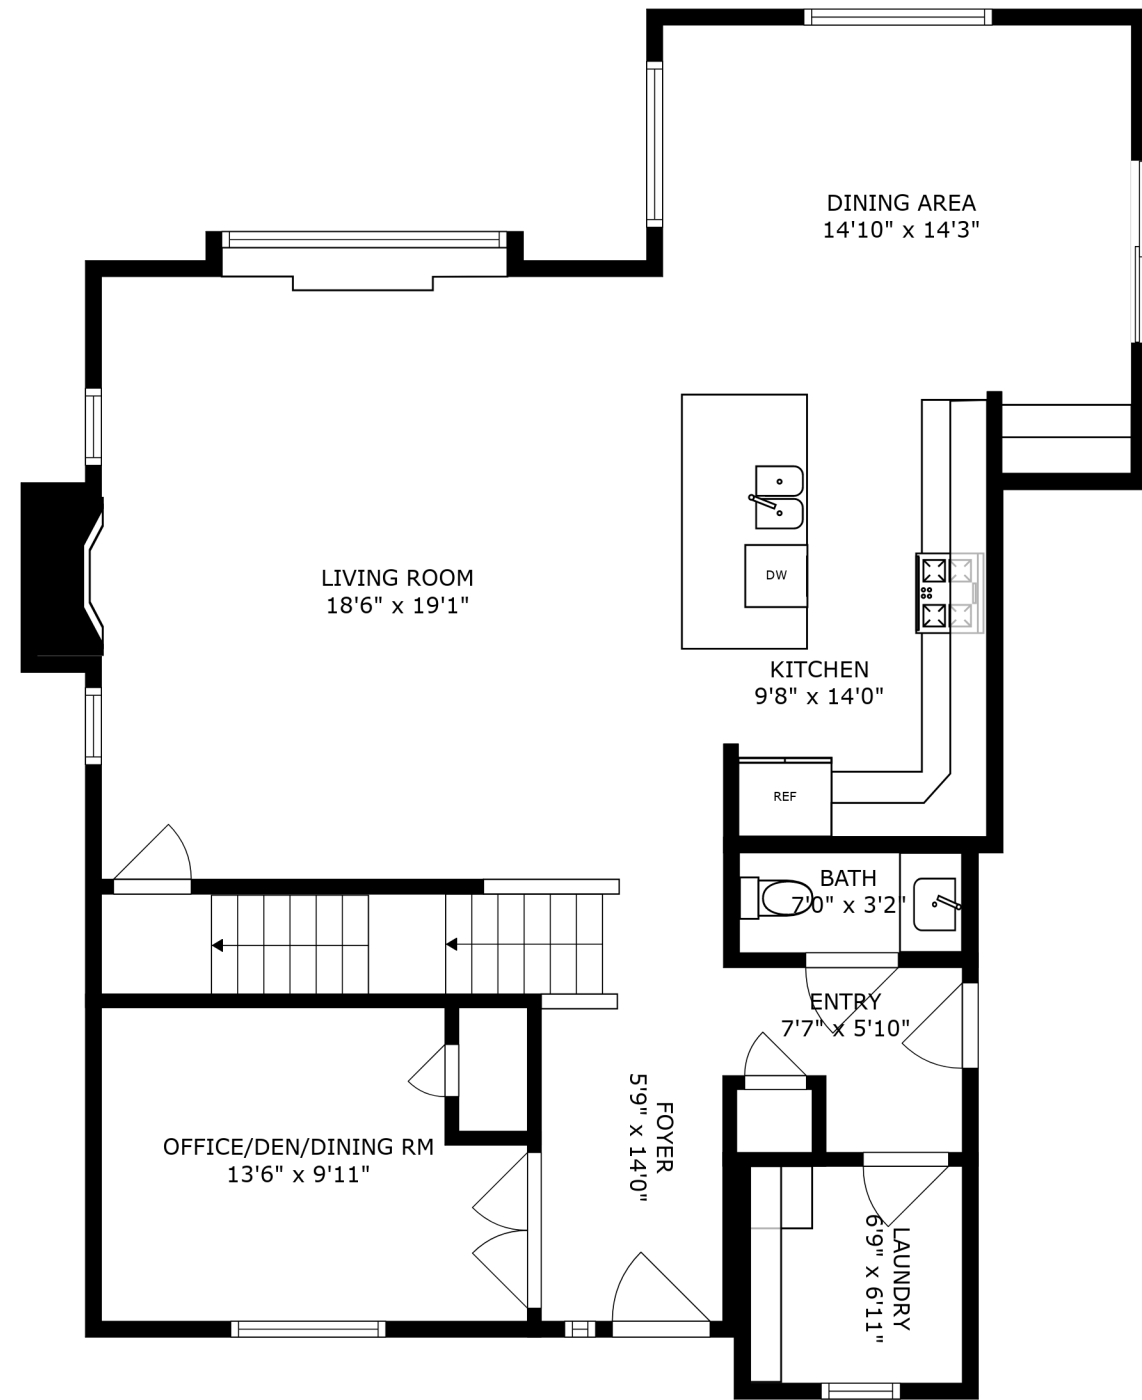

FLOOR 1

FLOOR 2

FLOOR 3

SIZES AND DIMENSIONS ARE APPROXIMATE, ACTUAL MAY VARY.

SIZES AND DIMENSIONS ARE APPROXIMATE, ACTUAL MAY VARY.

BEDROOM
13'7" x 13'1"

RECREATION ROOM
27'4" x 22'3"

BATH
4'10" x 8'2"

BASEMENT
26'7" x 16'9"

SIZES AND DIMENSIONS ARE APPROXIMATE, ACTUAL MAY VARY.