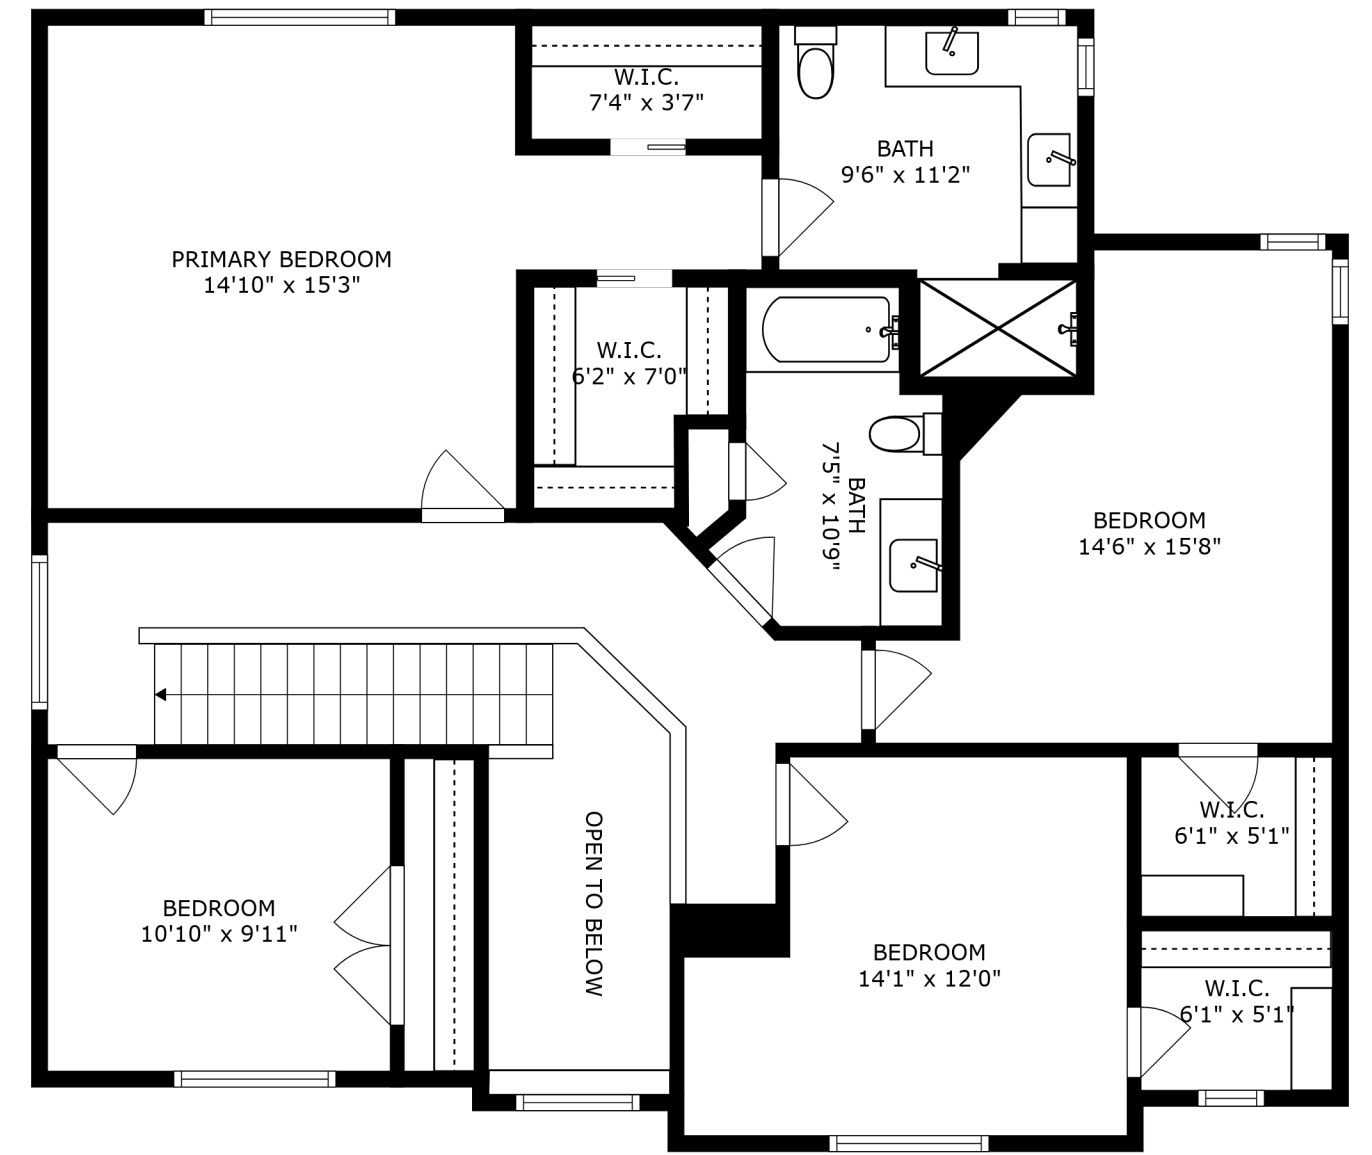

FLOOR 1

FLOOR 2

FLOOR 3

SIZES AND DIMENSIONS ARE APPROXIMATE, ACTUAL MAY VARY.

SIZES AND DIMENSIONS ARE APPROXIMATE, ACTUAL MAY VARY.

BEDROOM
13'7" x 13'1"

RECREATION ROOM
27'4" x 22'3"

BATH
4'10" x 8'2"

BASEMENT
26'7" x 16'9"

SIZES AND DIMENSIONS ARE APPROXIMATE, ACTUAL MAY VARY.