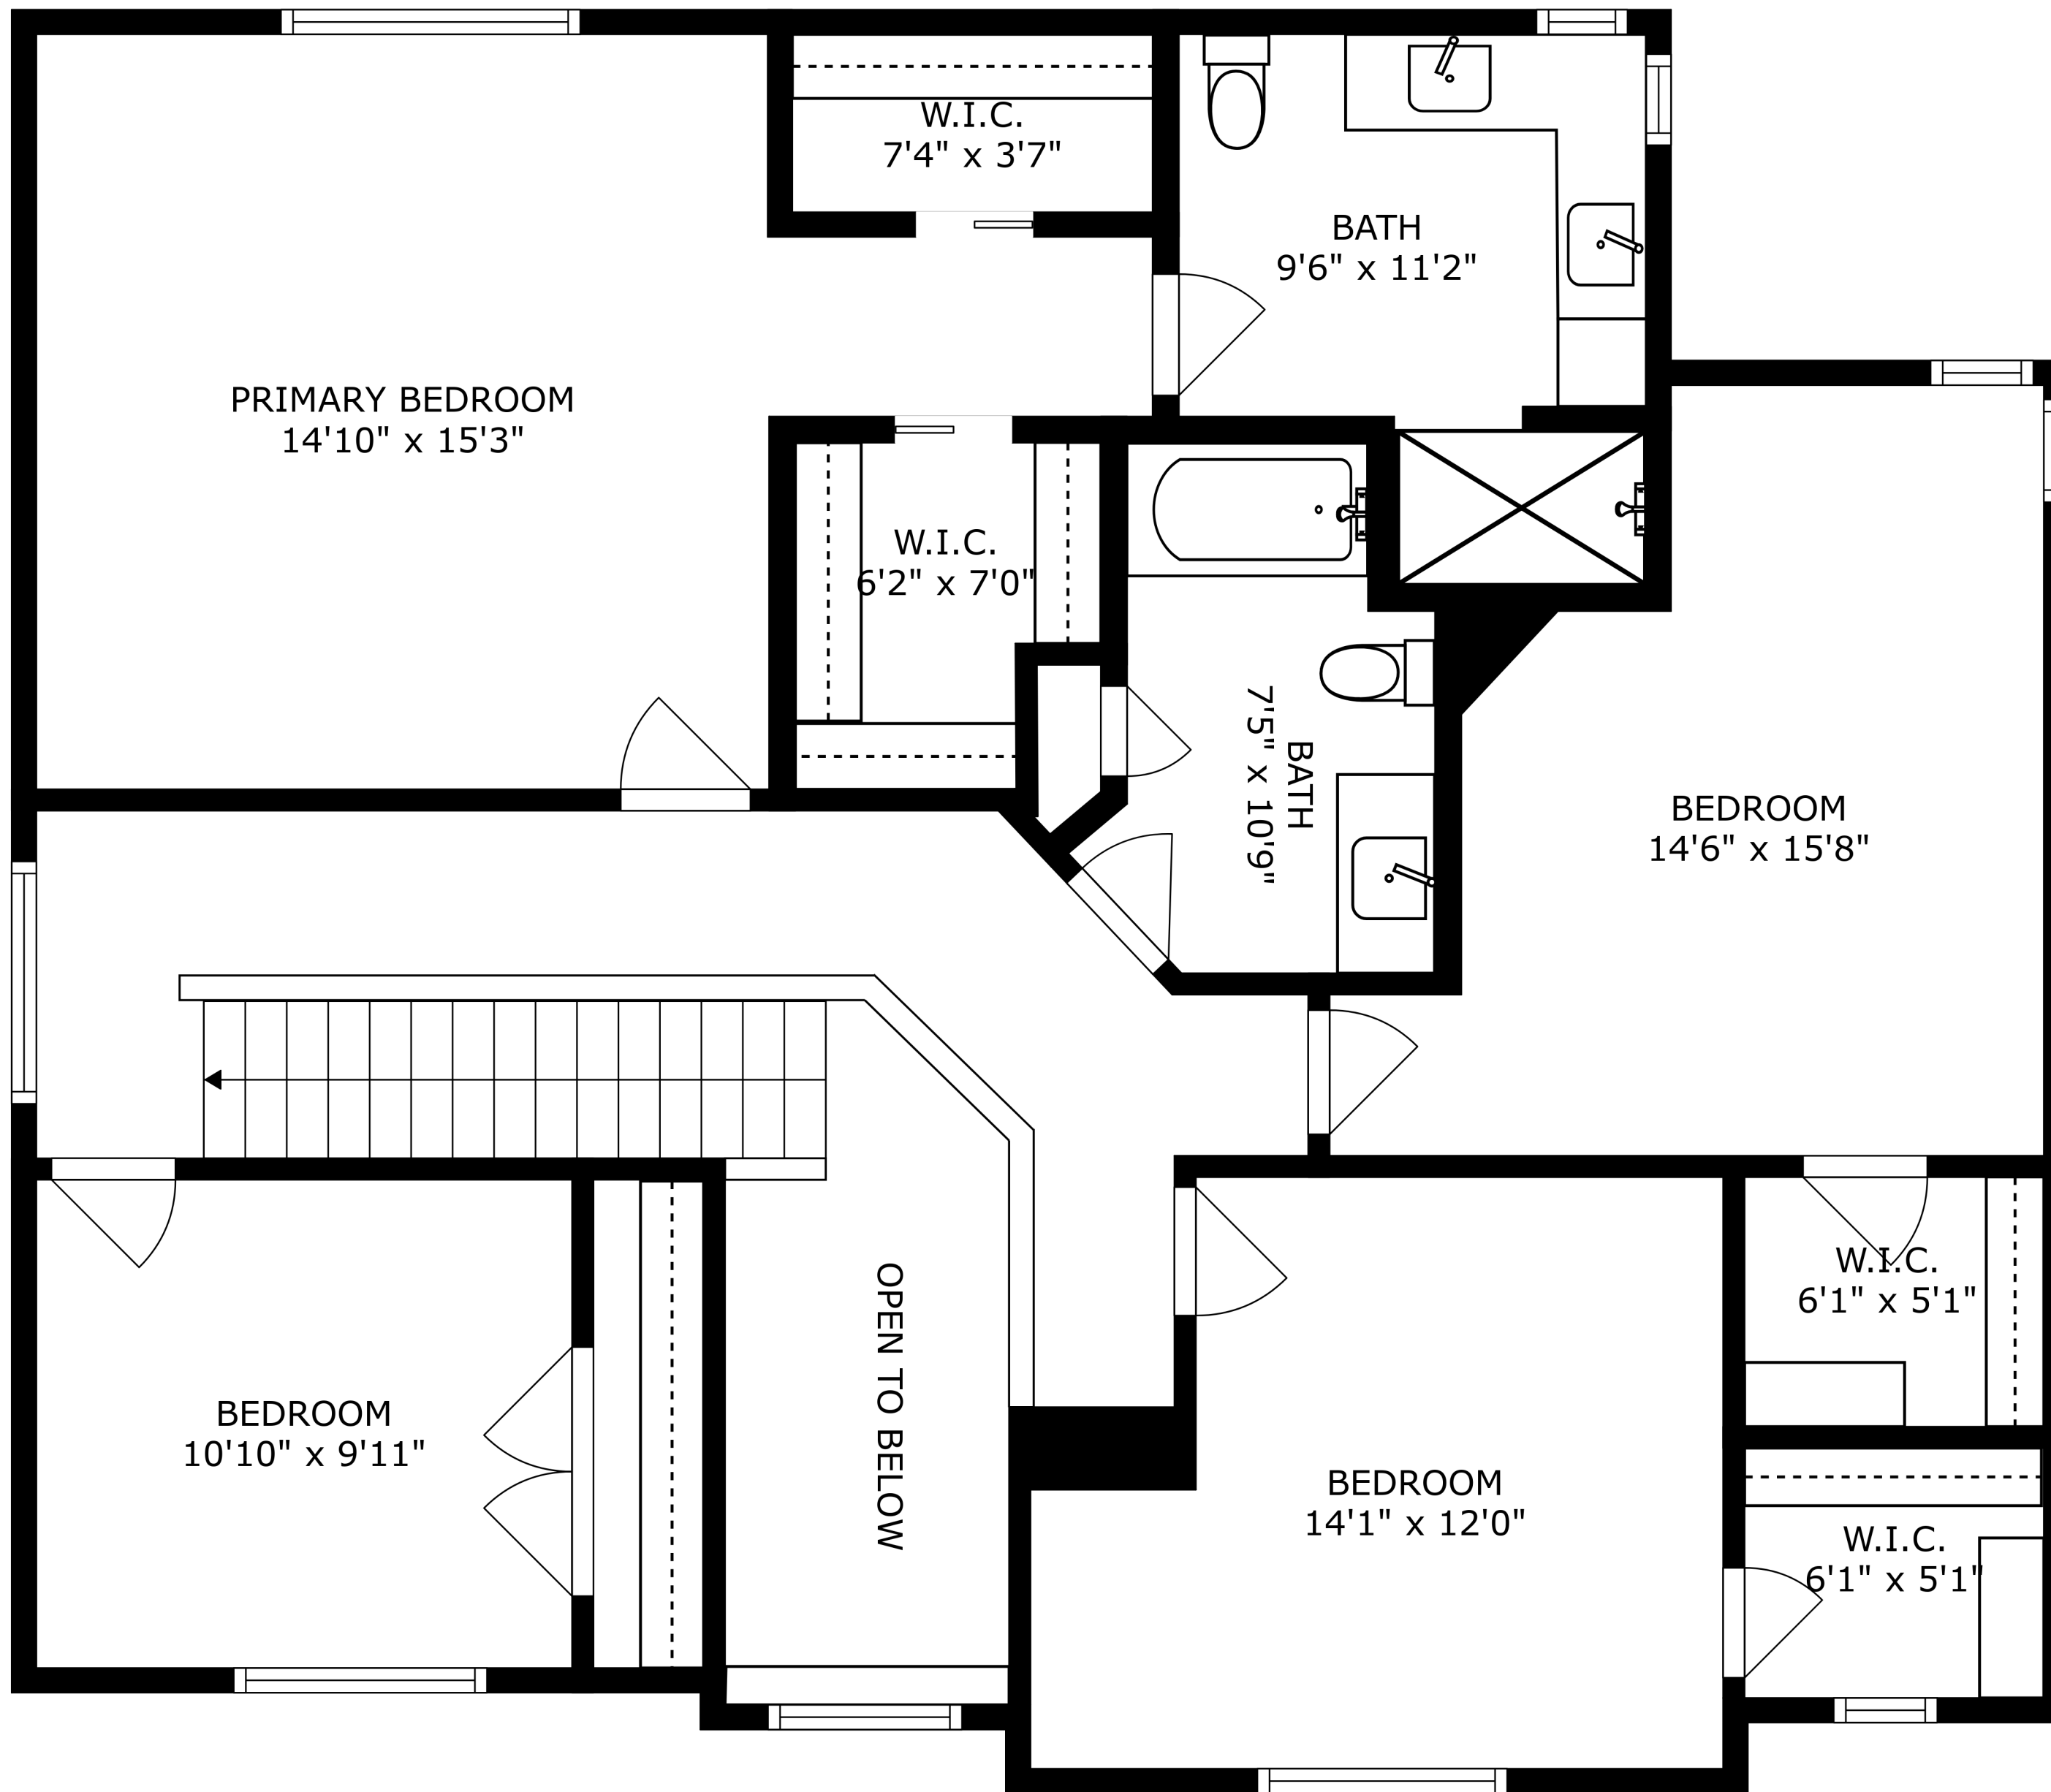

FLOOR 1

FLOOR 2

FLOOR 3

SIZES AND DIMENSIONS ARE APPROXIMATE, ACTUAL MAY VARY.

SIZES AND DIMENSIONS ARE APPROXIMATE, ACTUAL MAY VARY.

BEDROOM
13'7" x 13'1"

RECREATION ROOM
27'4" x 22'3"

BATH
4'10" x 8'2"

BASEMENT
26'7" x 16'9"

SIZES AND DIMENSIONS ARE APPROXIMATE, ACTUAL MAY VARY.