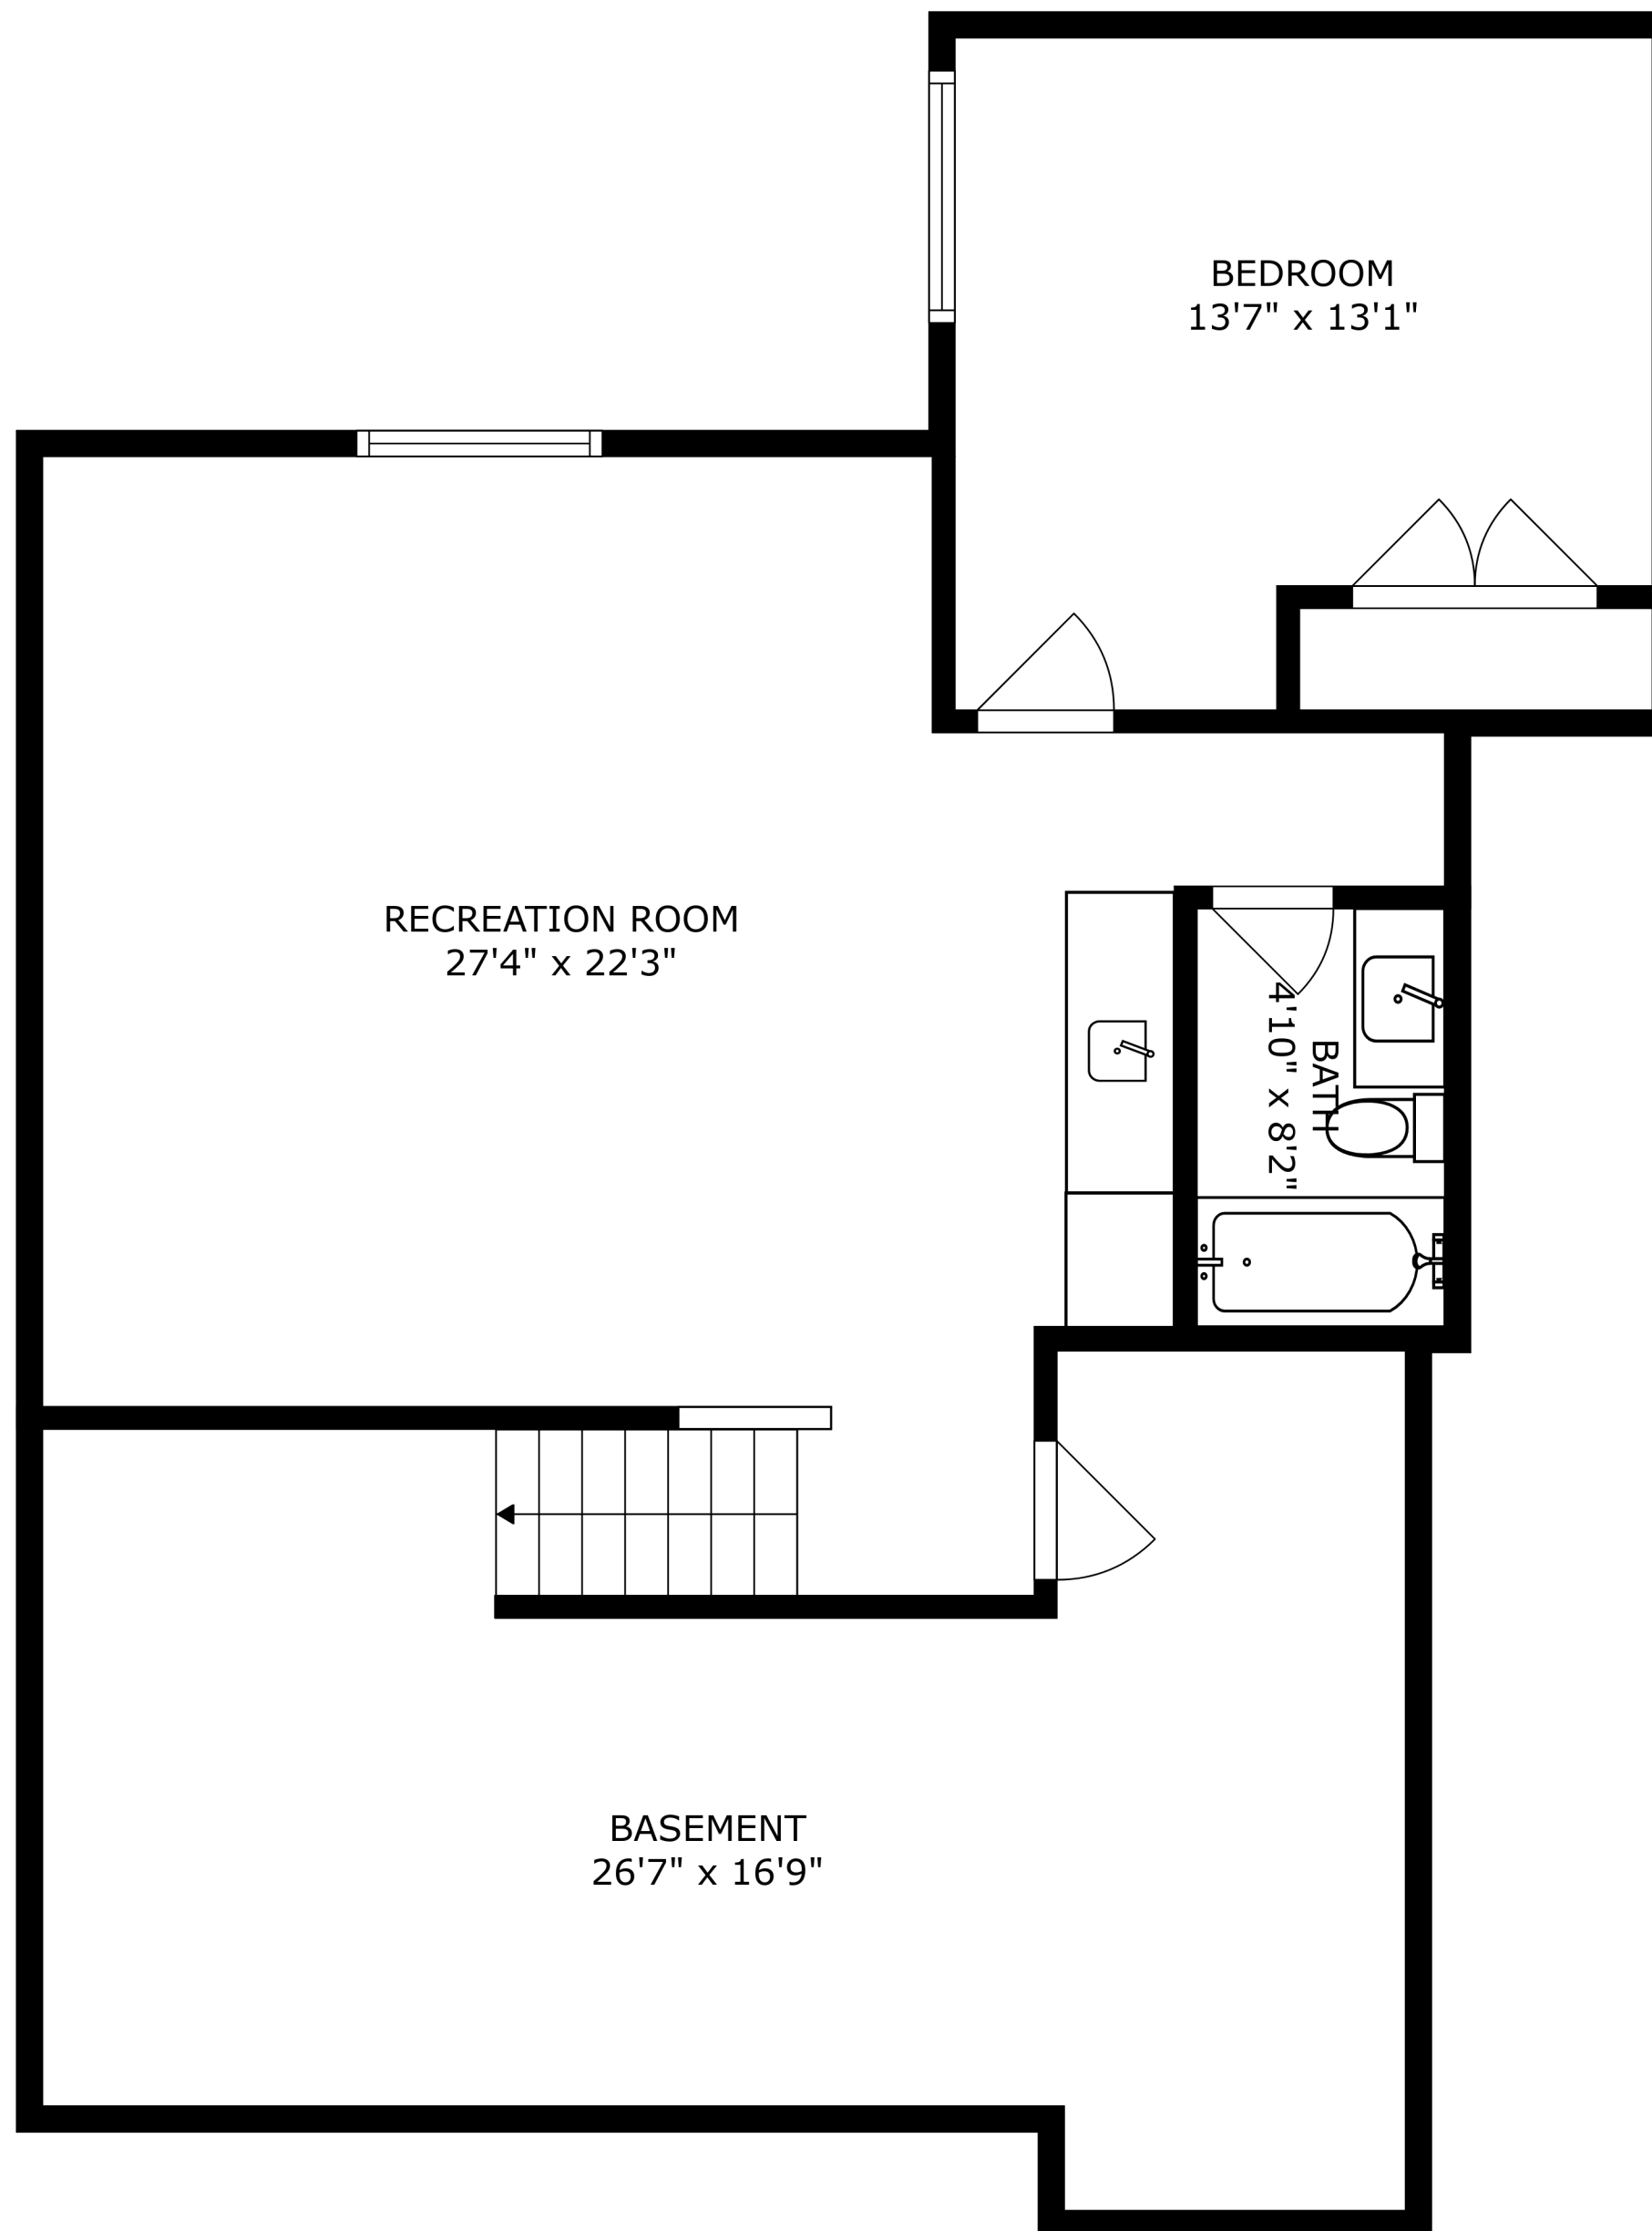

FLOOR 1

FLOOR 2

FLOOR 3

SIZES AND DIMENSIONS ARE APPROXIMATE, ACTUAL MAY VARY.

SIZES AND DIMENSIONS ARE APPROXIMATE, ACTUAL MAY VARY.

BEDROOM
13'7" x 13'1"

RECREATION ROOM
27'4" x 22'3"

BATH
4'10" x 8'2"

BASEMENT
26'7" x 16'9"

SIZES AND DIMENSIONS ARE APPROXIMATE, ACTUAL MAY VARY.