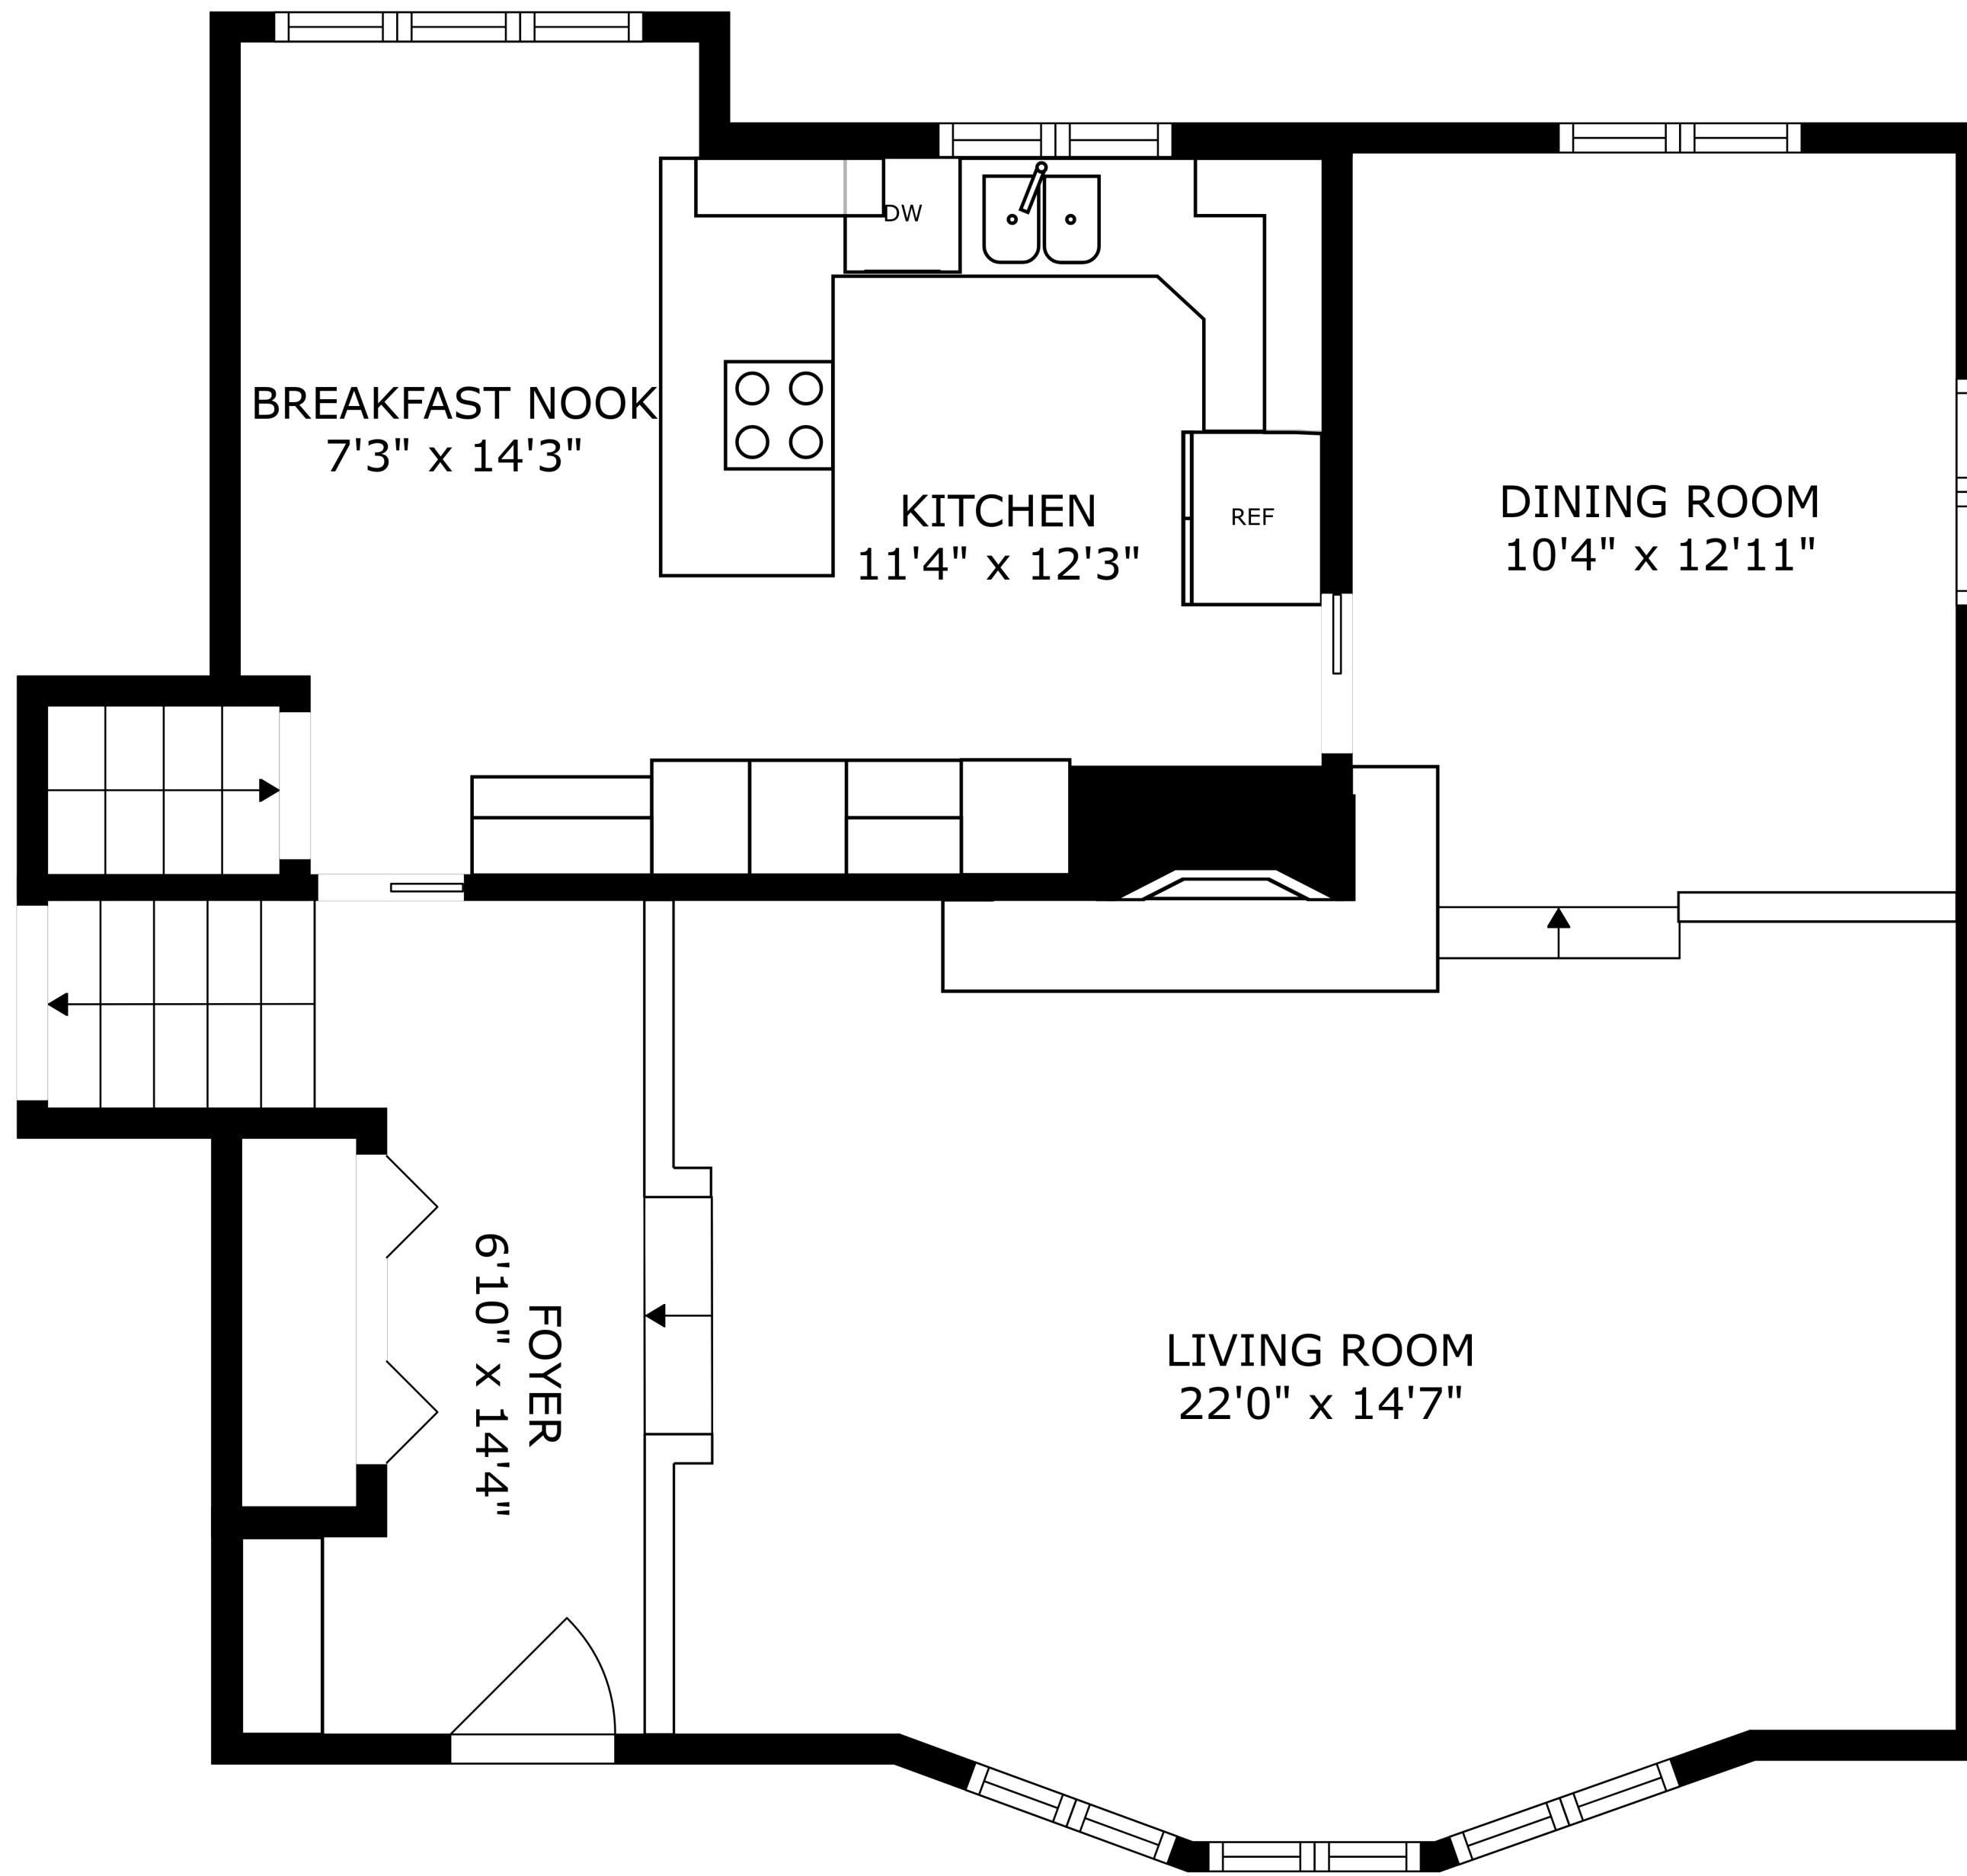

SIZES AND DIMENSIONS ARE APPROXIMATE, ACTUAL MAY VARY.

SIZES AND DIMENSIONS ARE APPROXIMATE, ACTUAL MAY VARY.

SIZES AND DIMENSIONS ARE APPROXIMATE, ACTUAL MAY VARY.

SIZES AND DIMENSIONS ARE APPROXIMATE, ACTUAL MAY VARY.

RECREATION ROOM
28'6" x 12'4"

LAUNDRY
28'6" x 15'2"

REF

D

W