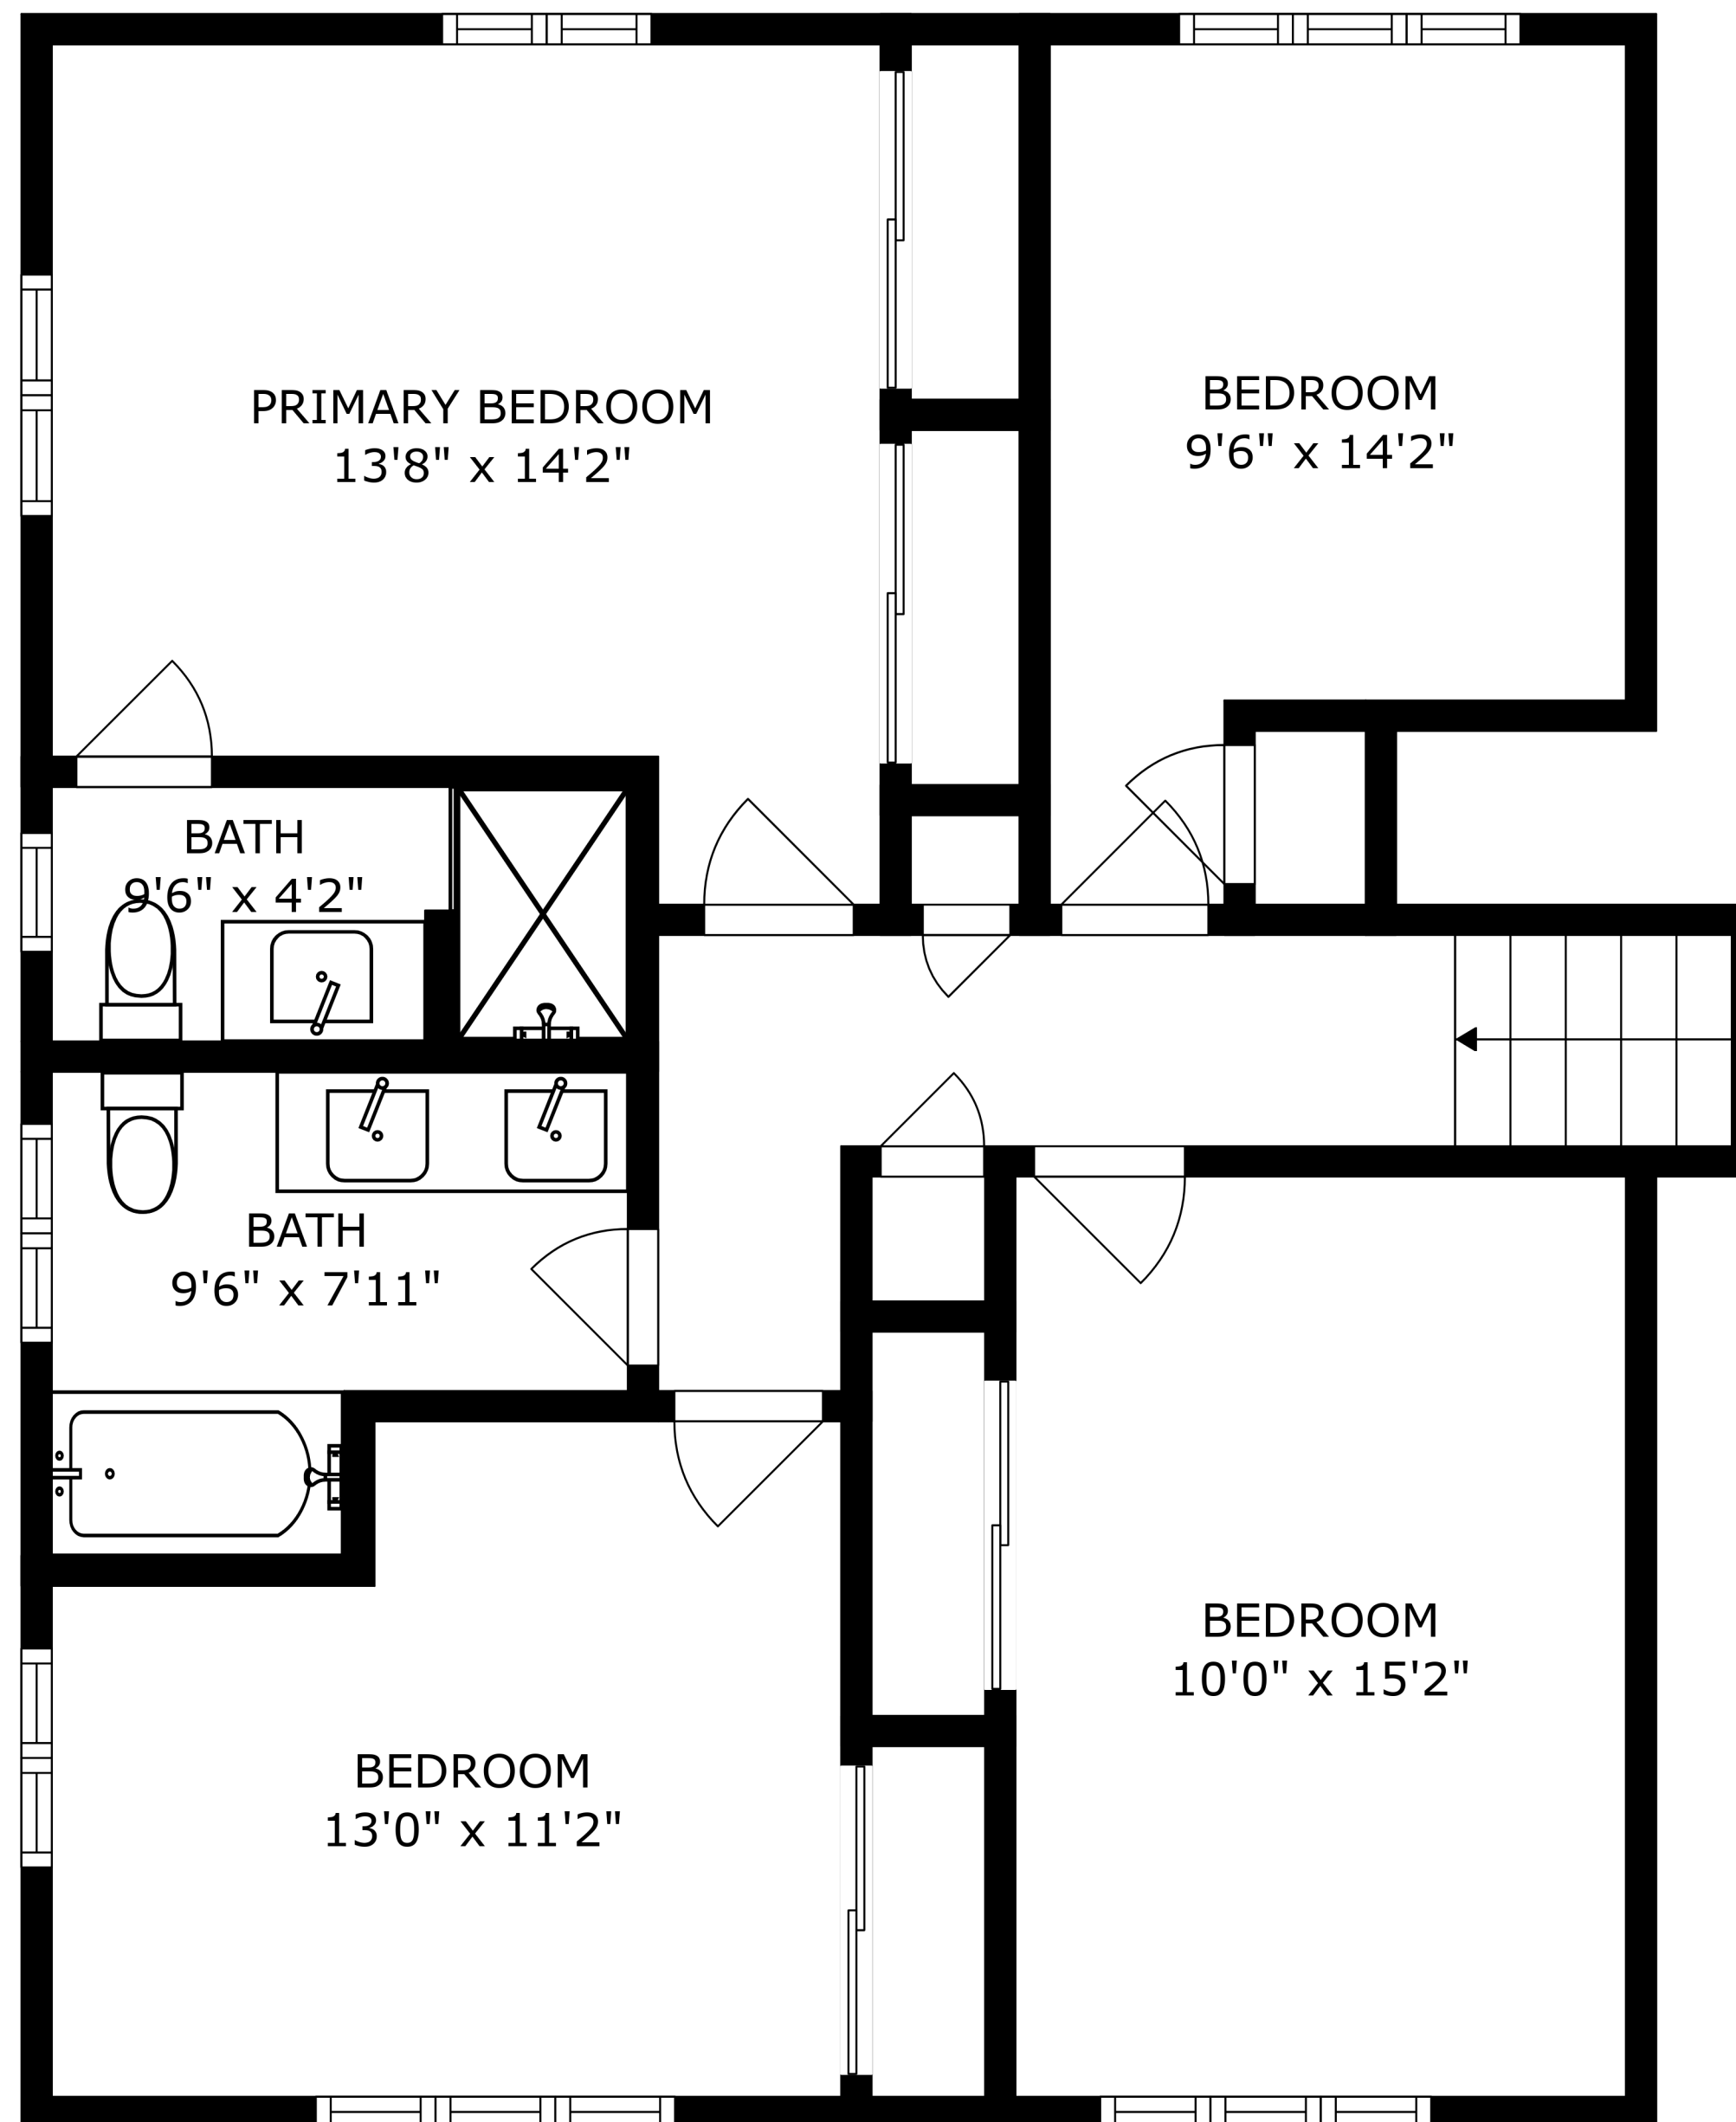

SIZES AND DIMENSIONS ARE APPROXIMATE, ACTUAL MAY VARY.

SIZES AND DIMENSIONS ARE APPROXIMATE, ACTUAL MAY VARY.

SIZES AND DIMENSIONS ARE APPROXIMATE, ACTUAL MAY VARY.

SIZES AND DIMENSIONS ARE APPROXIMATE, ACTUAL MAY VARY.

RECREATION ROOM
28'6" x 12'4"

LAUNDRY
28'6" x 15'2"

REF

D

W