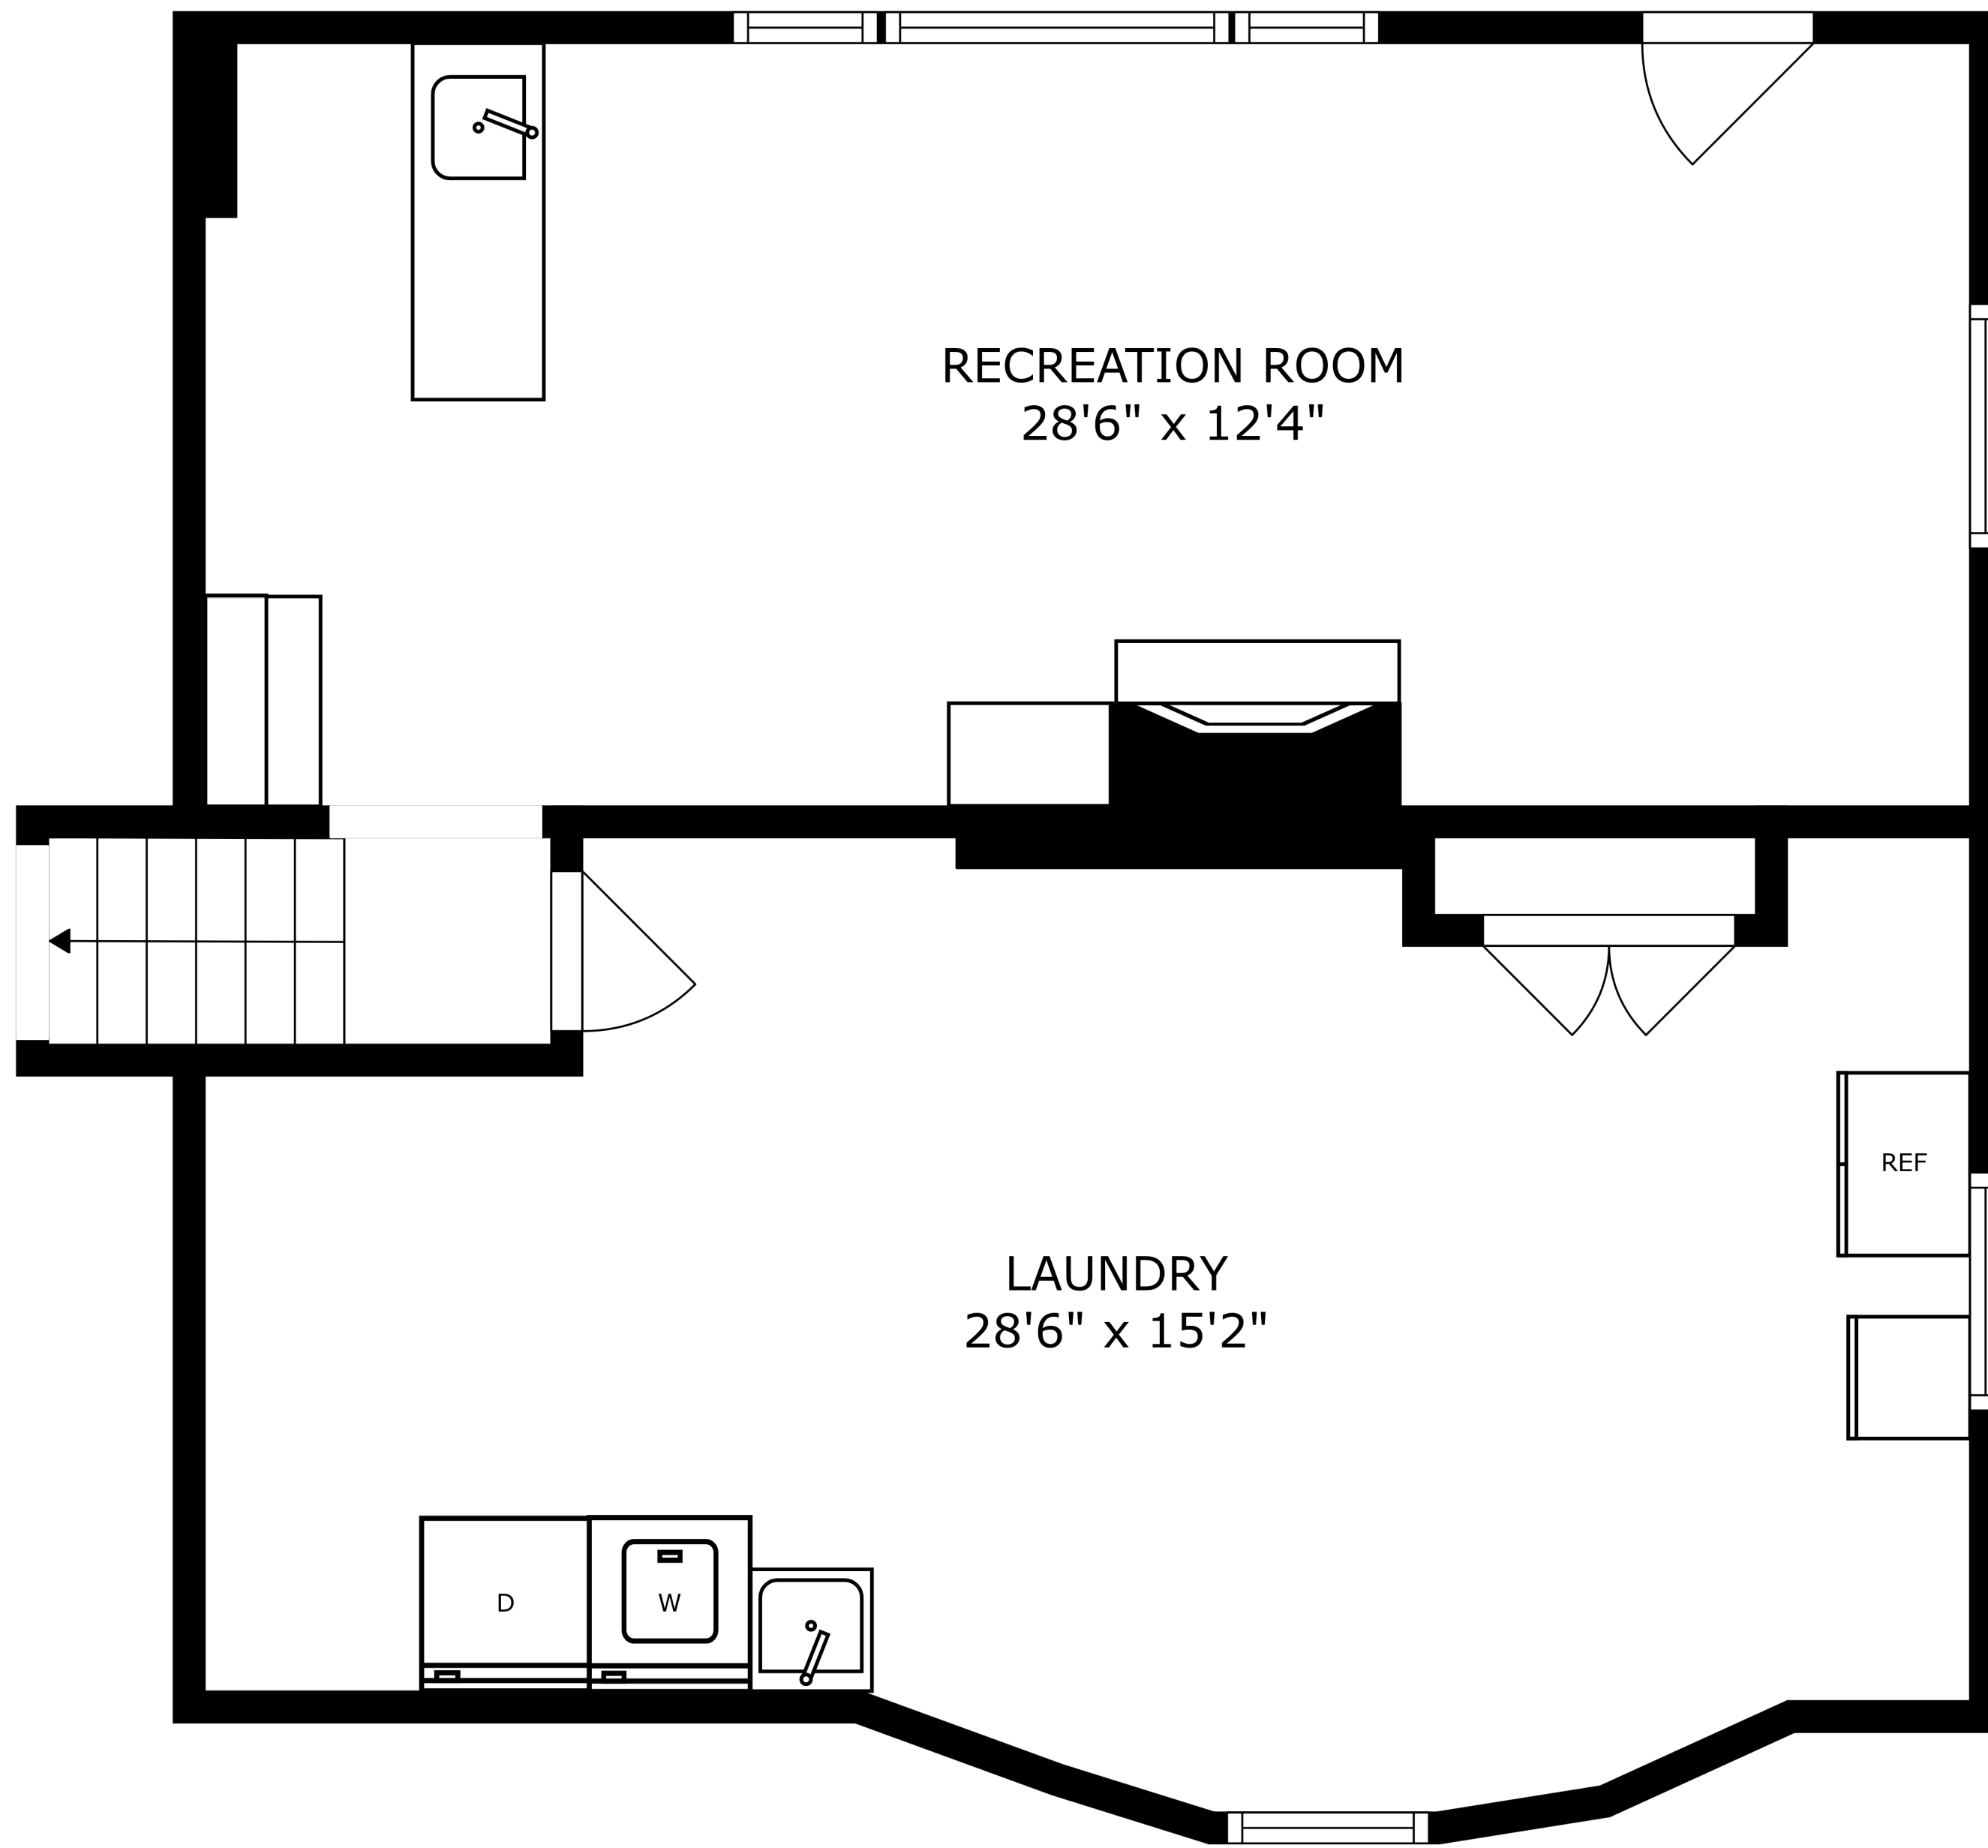

SIZES AND DIMENSIONS ARE APPROXIMATE, ACTUAL MAY VARY.

SIZES AND DIMENSIONS ARE APPROXIMATE, ACTUAL MAY VARY.

SIZES AND DIMENSIONS ARE APPROXIMATE, ACTUAL MAY VARY.

SIZES AND DIMENSIONS ARE APPROXIMATE, ACTUAL MAY VARY.

RECREATION ROOM
28'6" x 12'4"

LAUNDRY
28'6" x 15'2"

REF

D

W