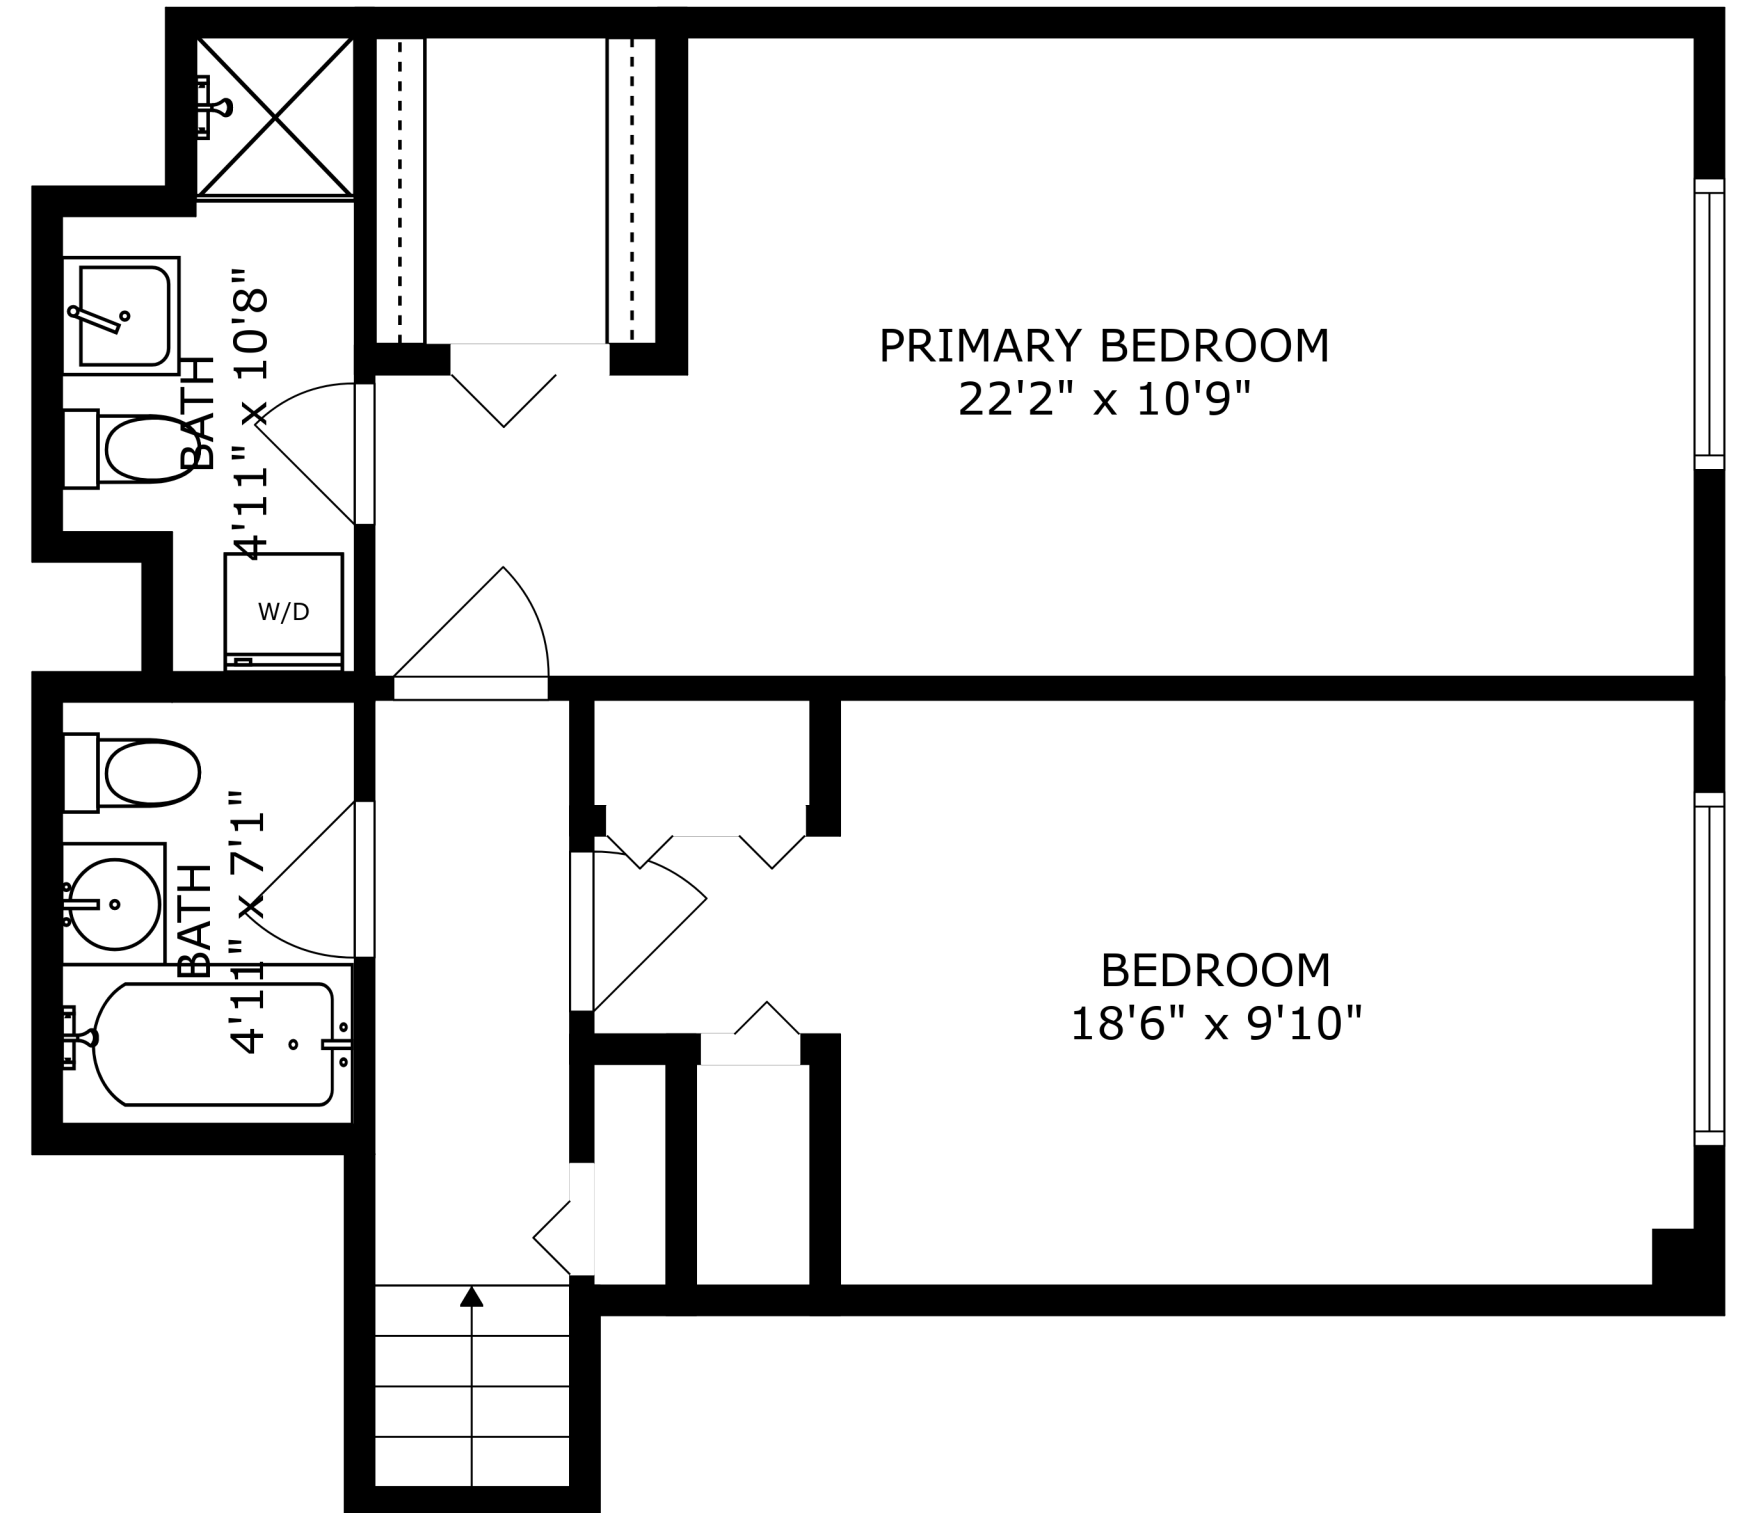

FLOOR 1

FLOOR 2

PRIMARY BEDROOM
22'2" x 10'9"

BEDROOM
18'6" x 9'10"

BATH
4'11" x 10'8"

W/D

BATH
4'11" x 7'1"

SIZES AND DIMENSIONS ARE APPROXIMATE, ACTUAL MAY VARY.