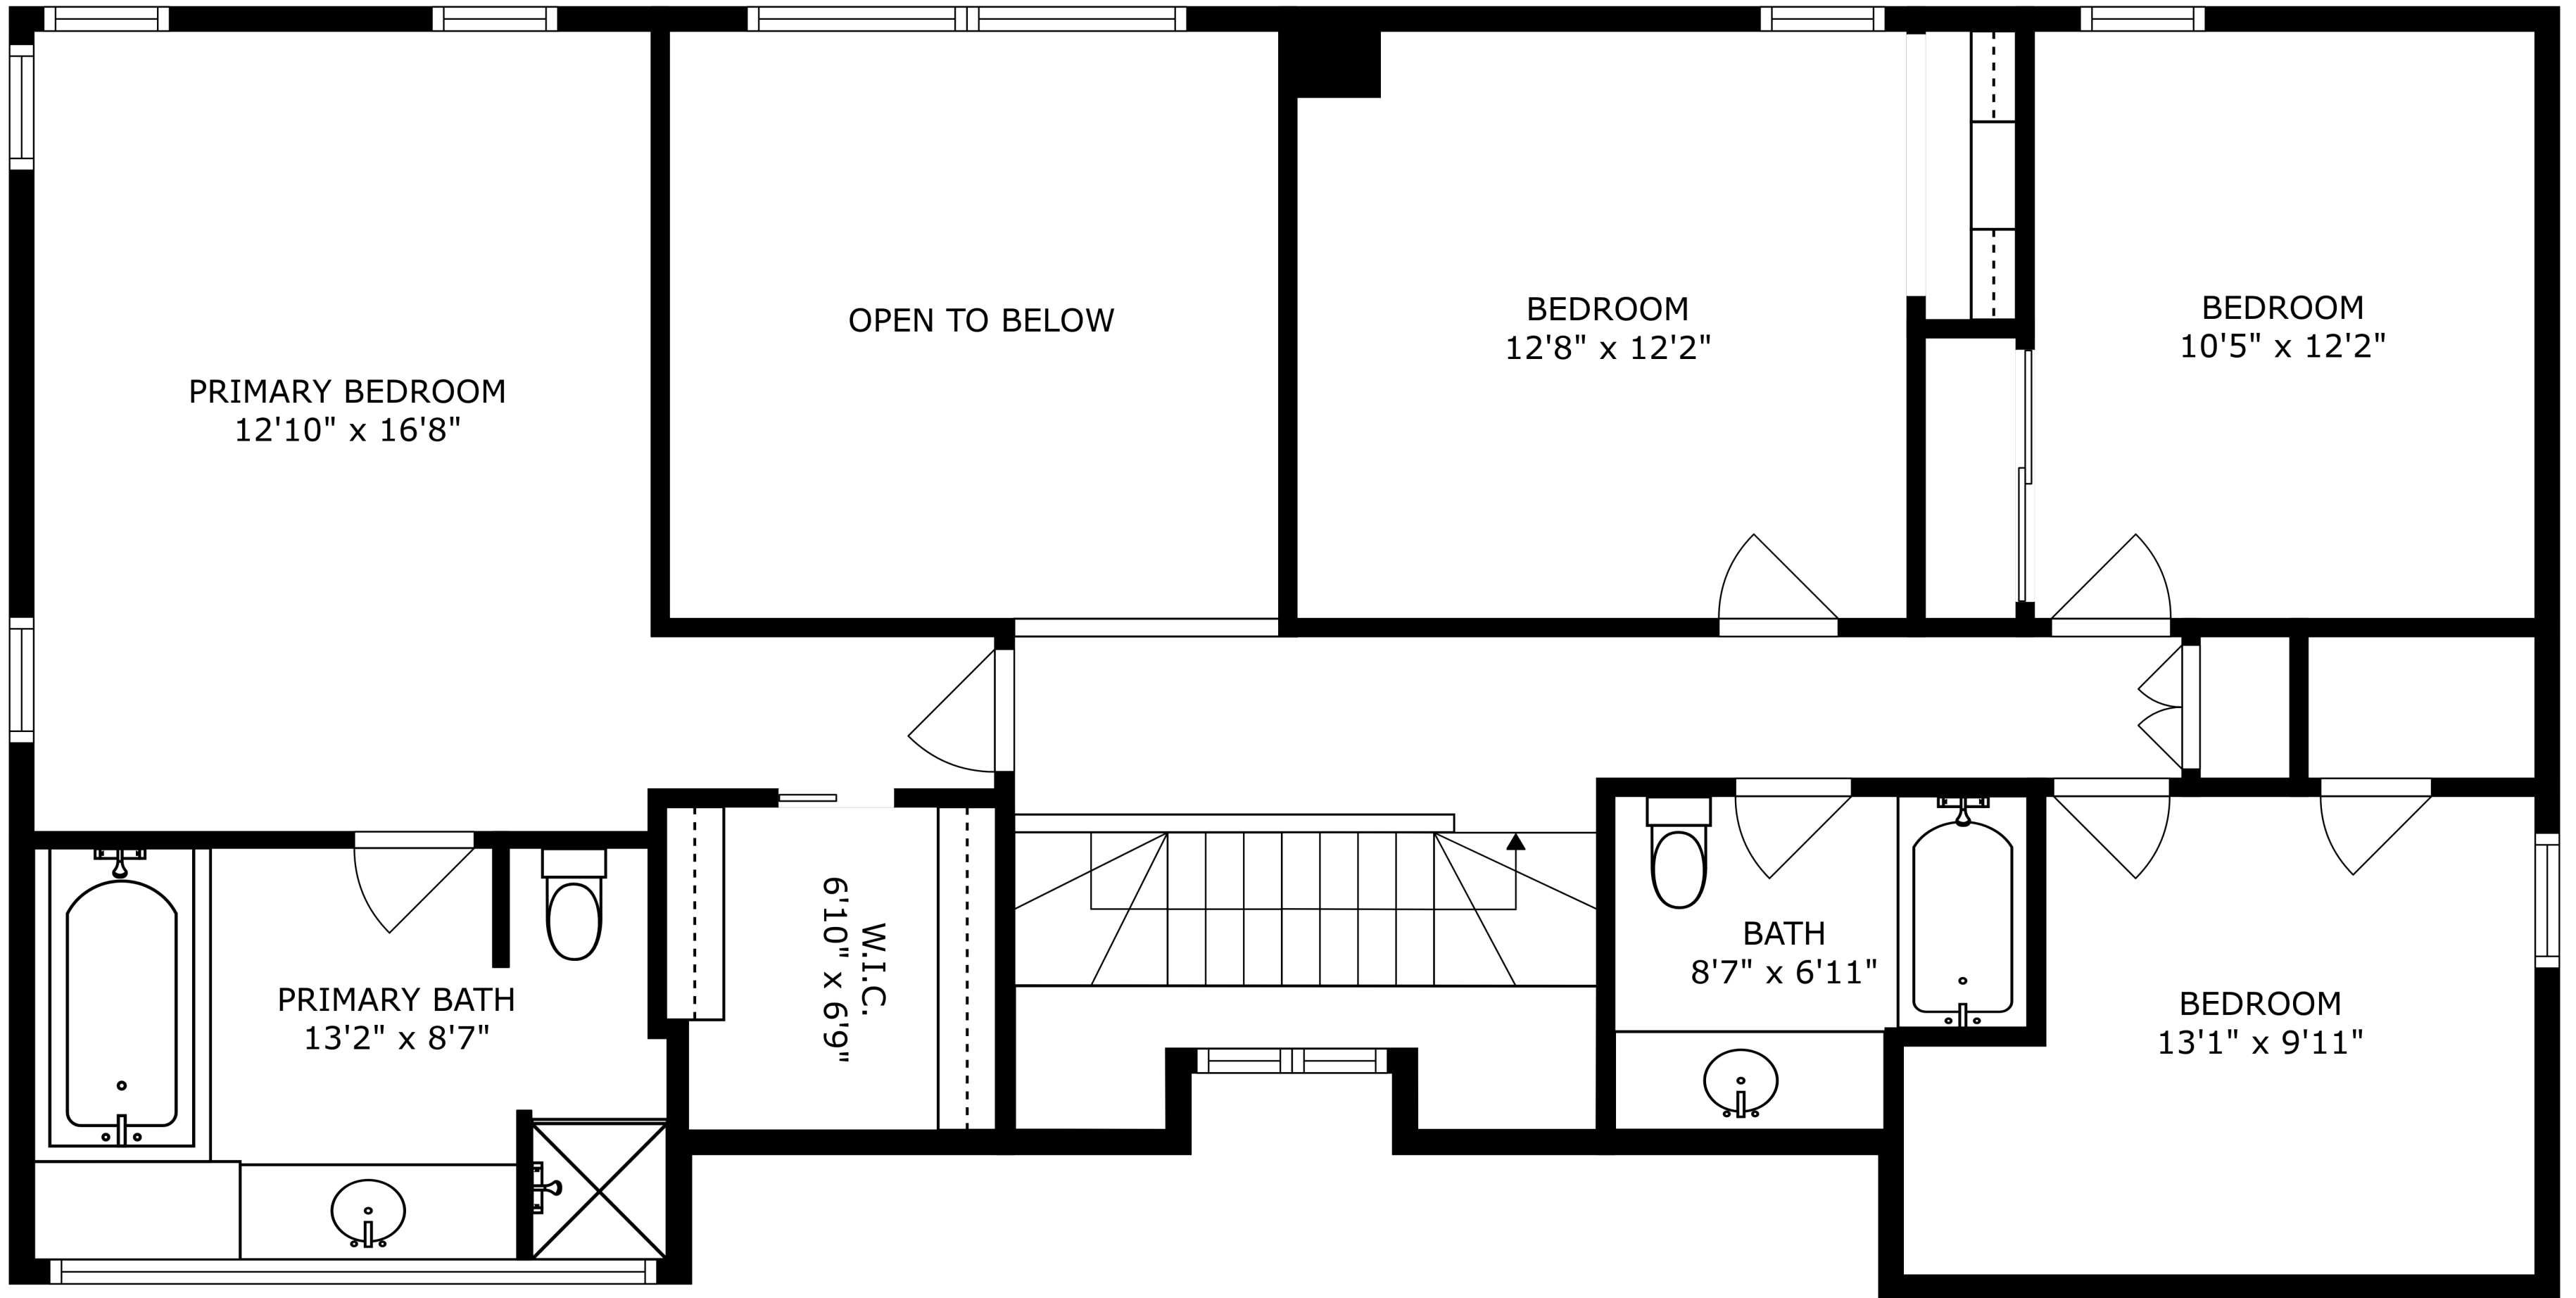

SIZES AND DIMENSIONS ARE APPROXIMATE, ACTUAL MAY VARY.

SIZES AND DIMENSIONS ARE APPROXIMATE, ACTUAL MAY VARY.

SIZES AND DIMENSIONS ARE APPROXIMATE, ACTUAL MAY VARY.

RECREATION ROOM  
24'5" x 18'6"

UTILITY  
13'9" x 15'9"