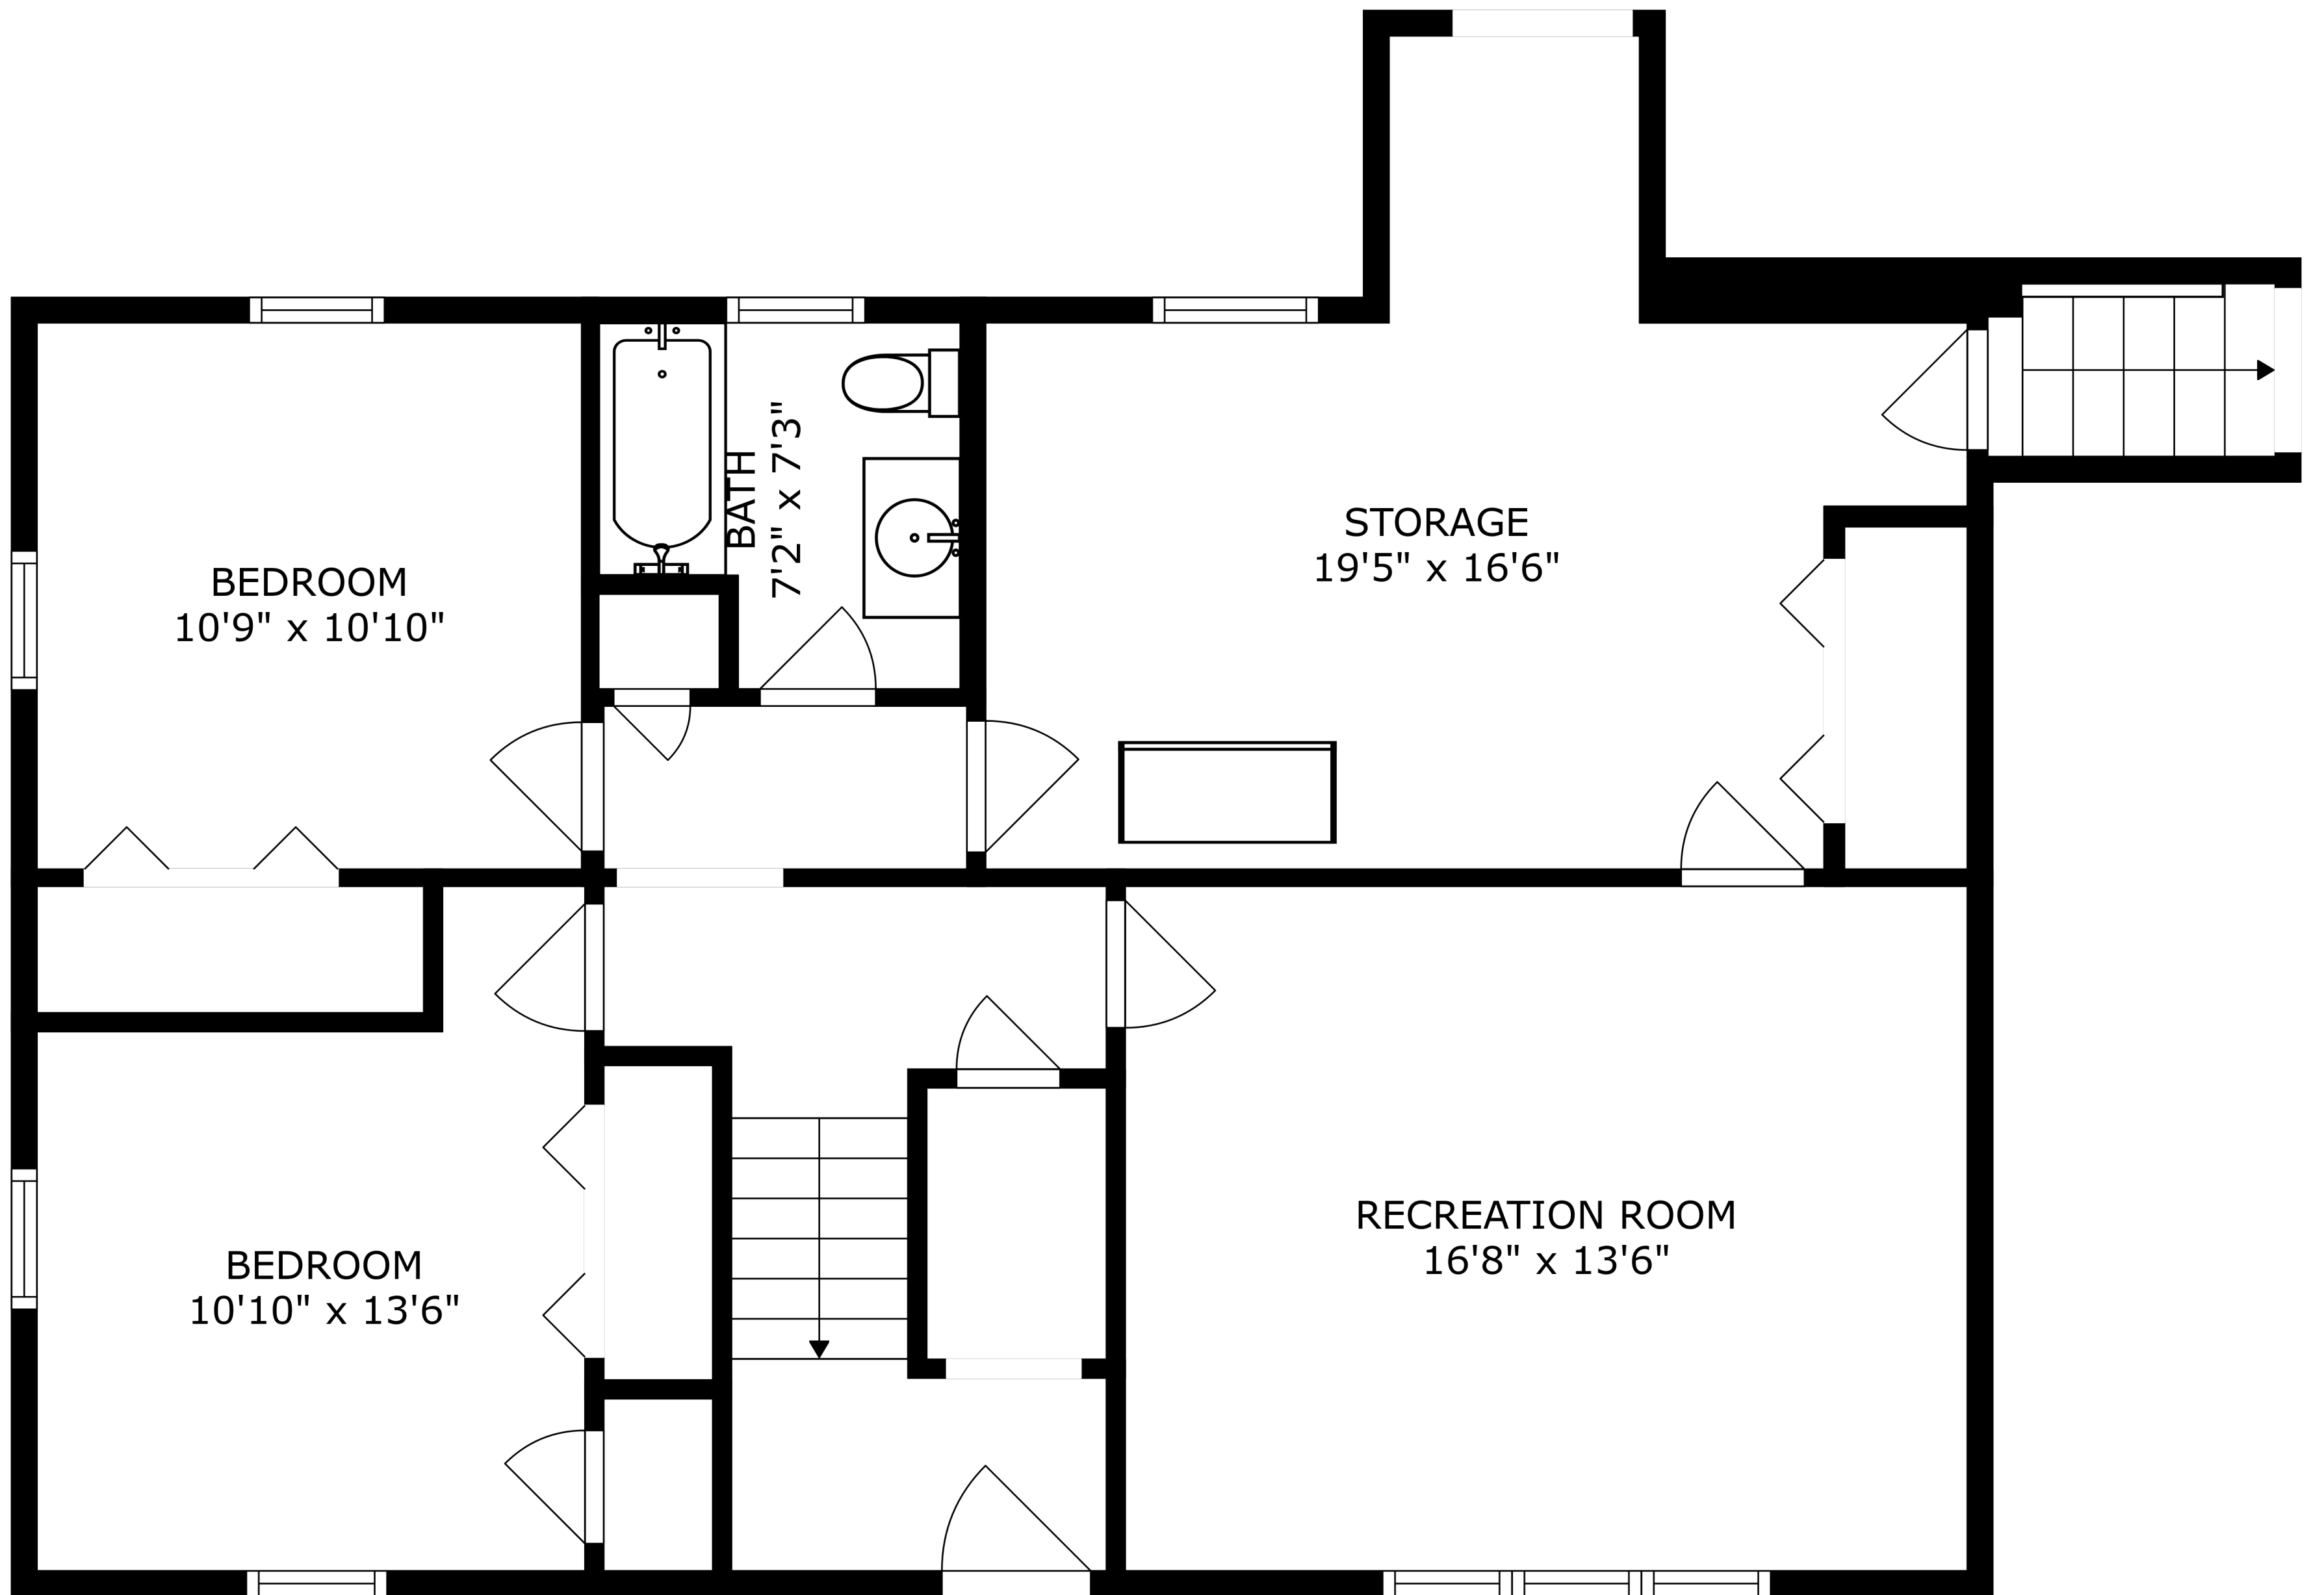

FLOOR 1

FLOOR 2

SIZES AND DIMENSIONS ARE APPROXIMATE, ACTUAL MAY VARY.

BEDROOM
10'9" x 10'10"

BATH
7'2" x 7'3"

STORAGE
19'5" x 16'6"

BEDROOM
10'10" x 13'6"

RECREATION ROOM
16'8" x 13'6"