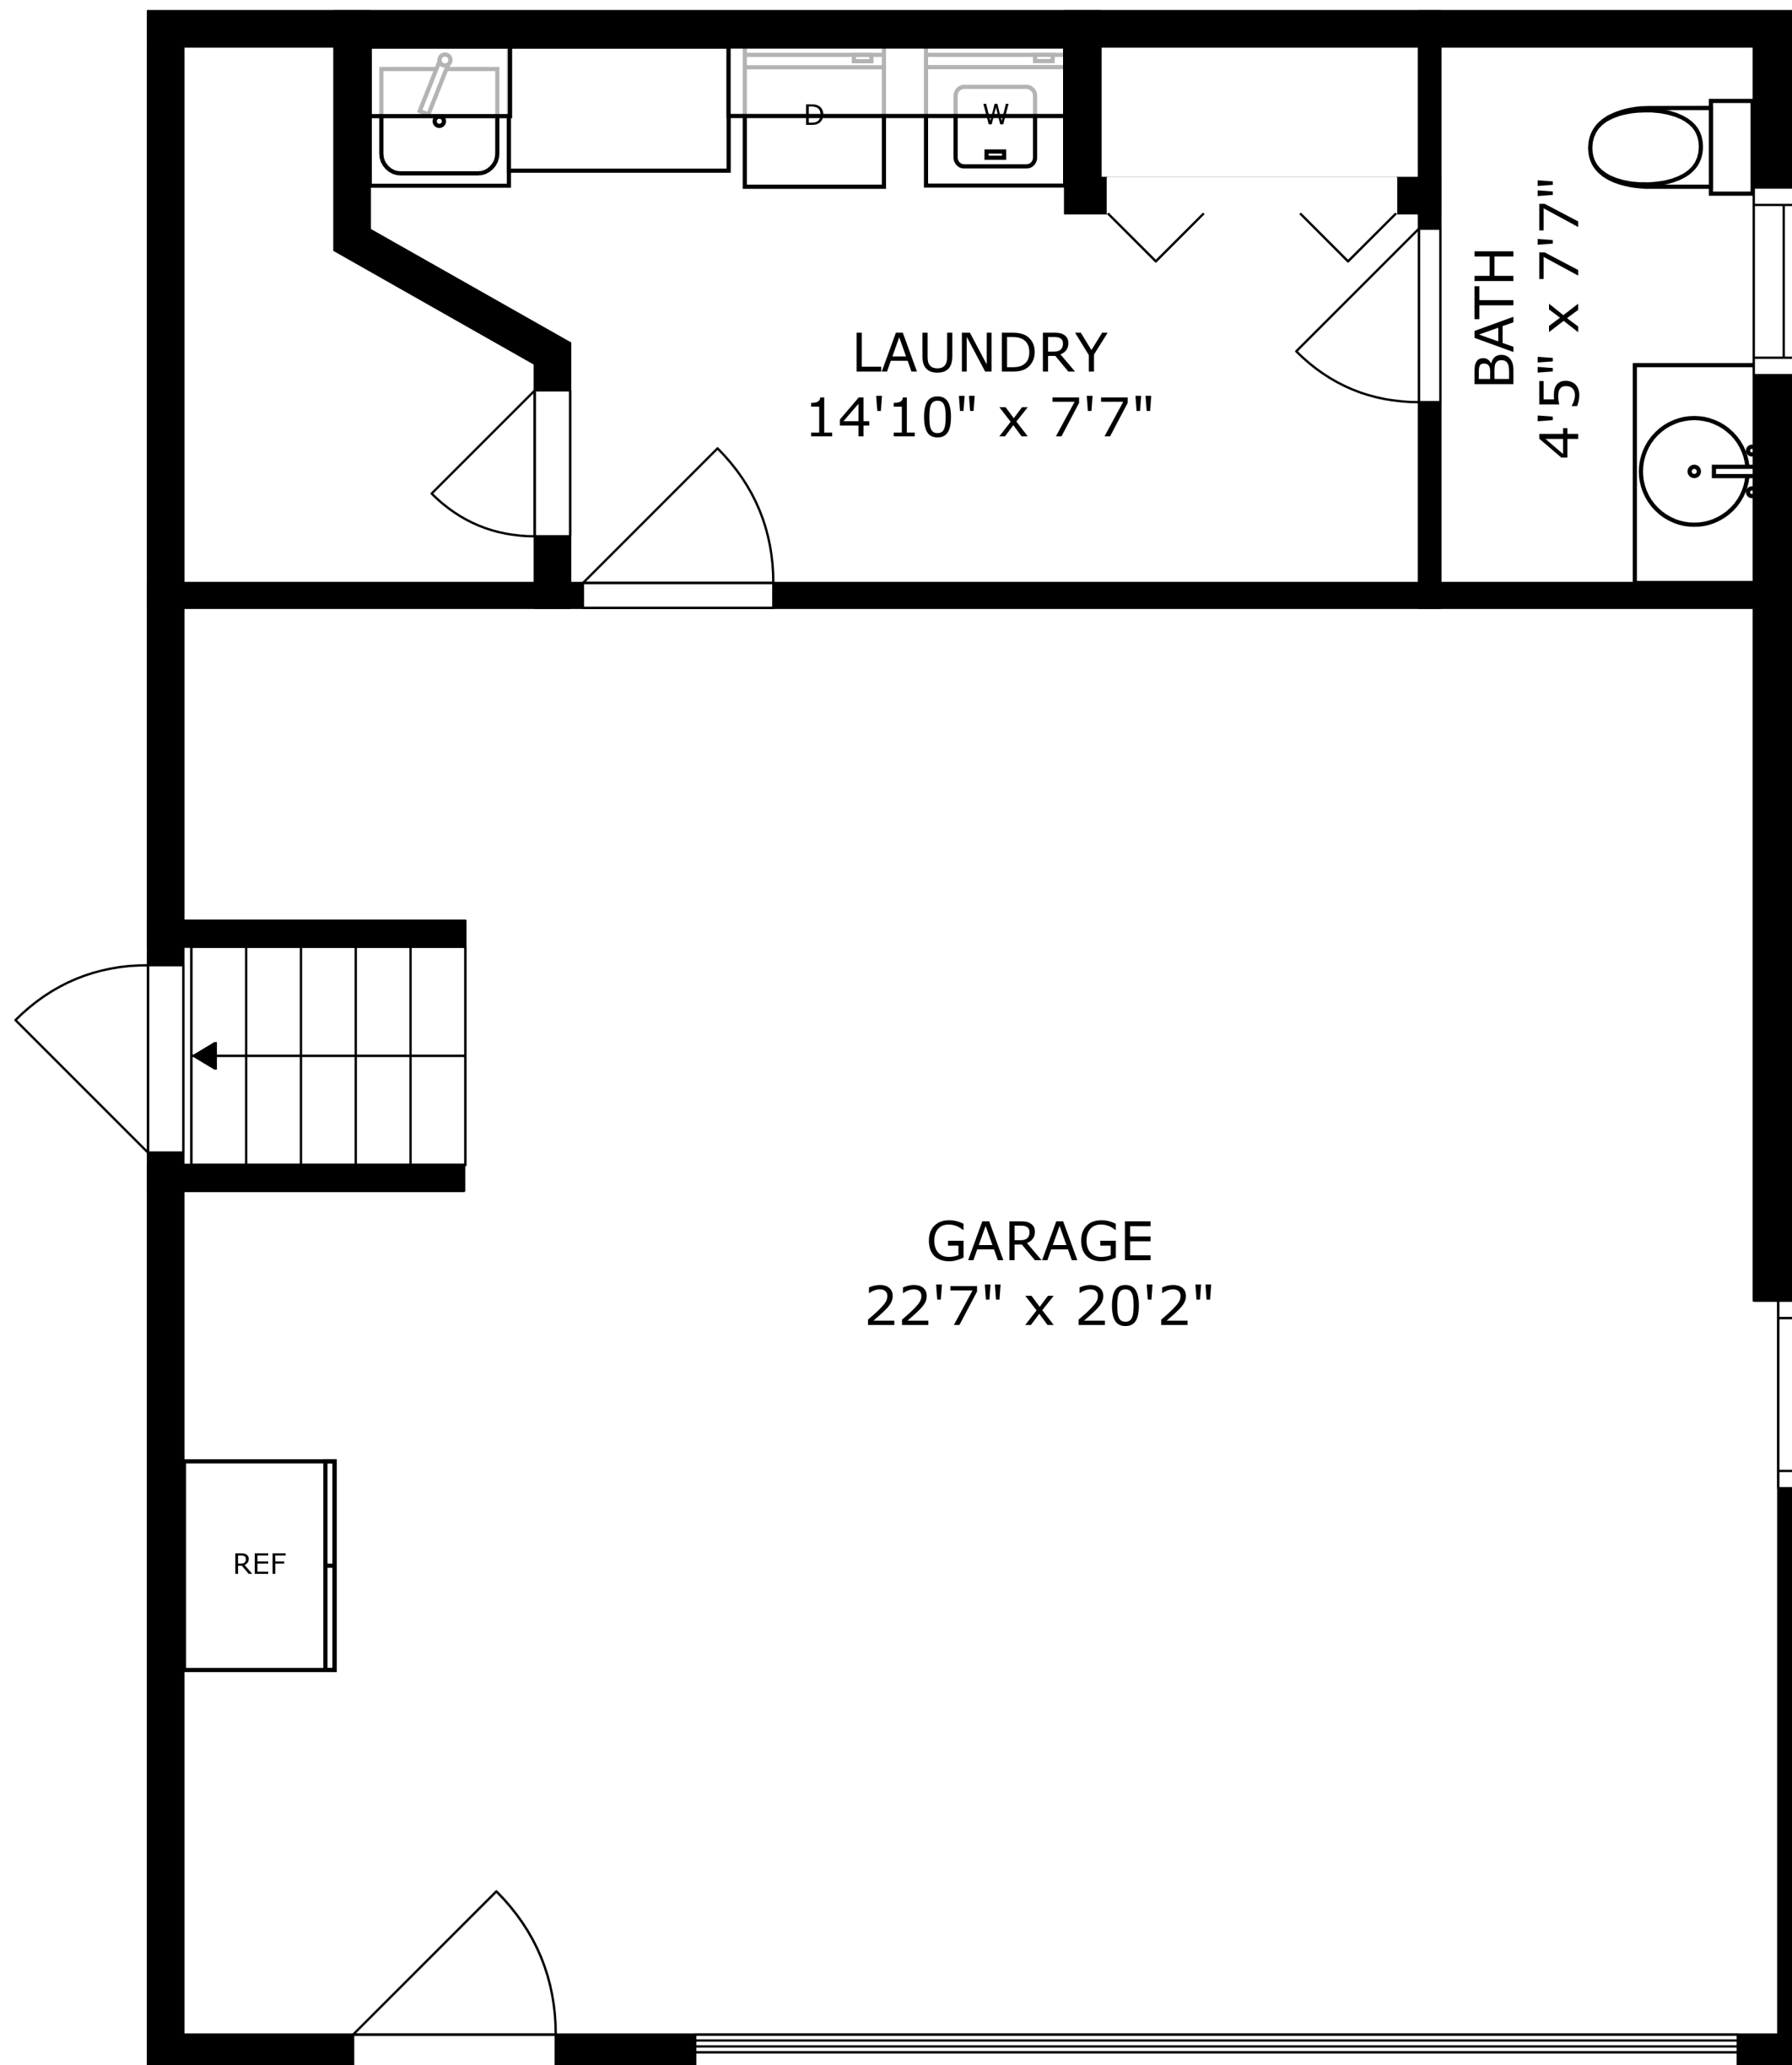

FLOOR 3

FLOOR 2

FLOOR 1

SIZES AND DIMENSIONS ARE APPROXIMATE, ACTUAL MAY VARY.

SIZES AND DIMENSIONS ARE APPROXIMATE, ACTUAL MAY VARY.

SIZES AND DIMENSIONS ARE APPROXIMATE, ACTUAL MAY VARY.

LAUNDRY  
14'10" x 7'7"

BATH  
4'5" x 7'7"

GARAGE  
22'7" x 20'2"

REF

SIZES AND DIMENSIONS ARE APPROXIMATE, ACTUAL MAY VARY.