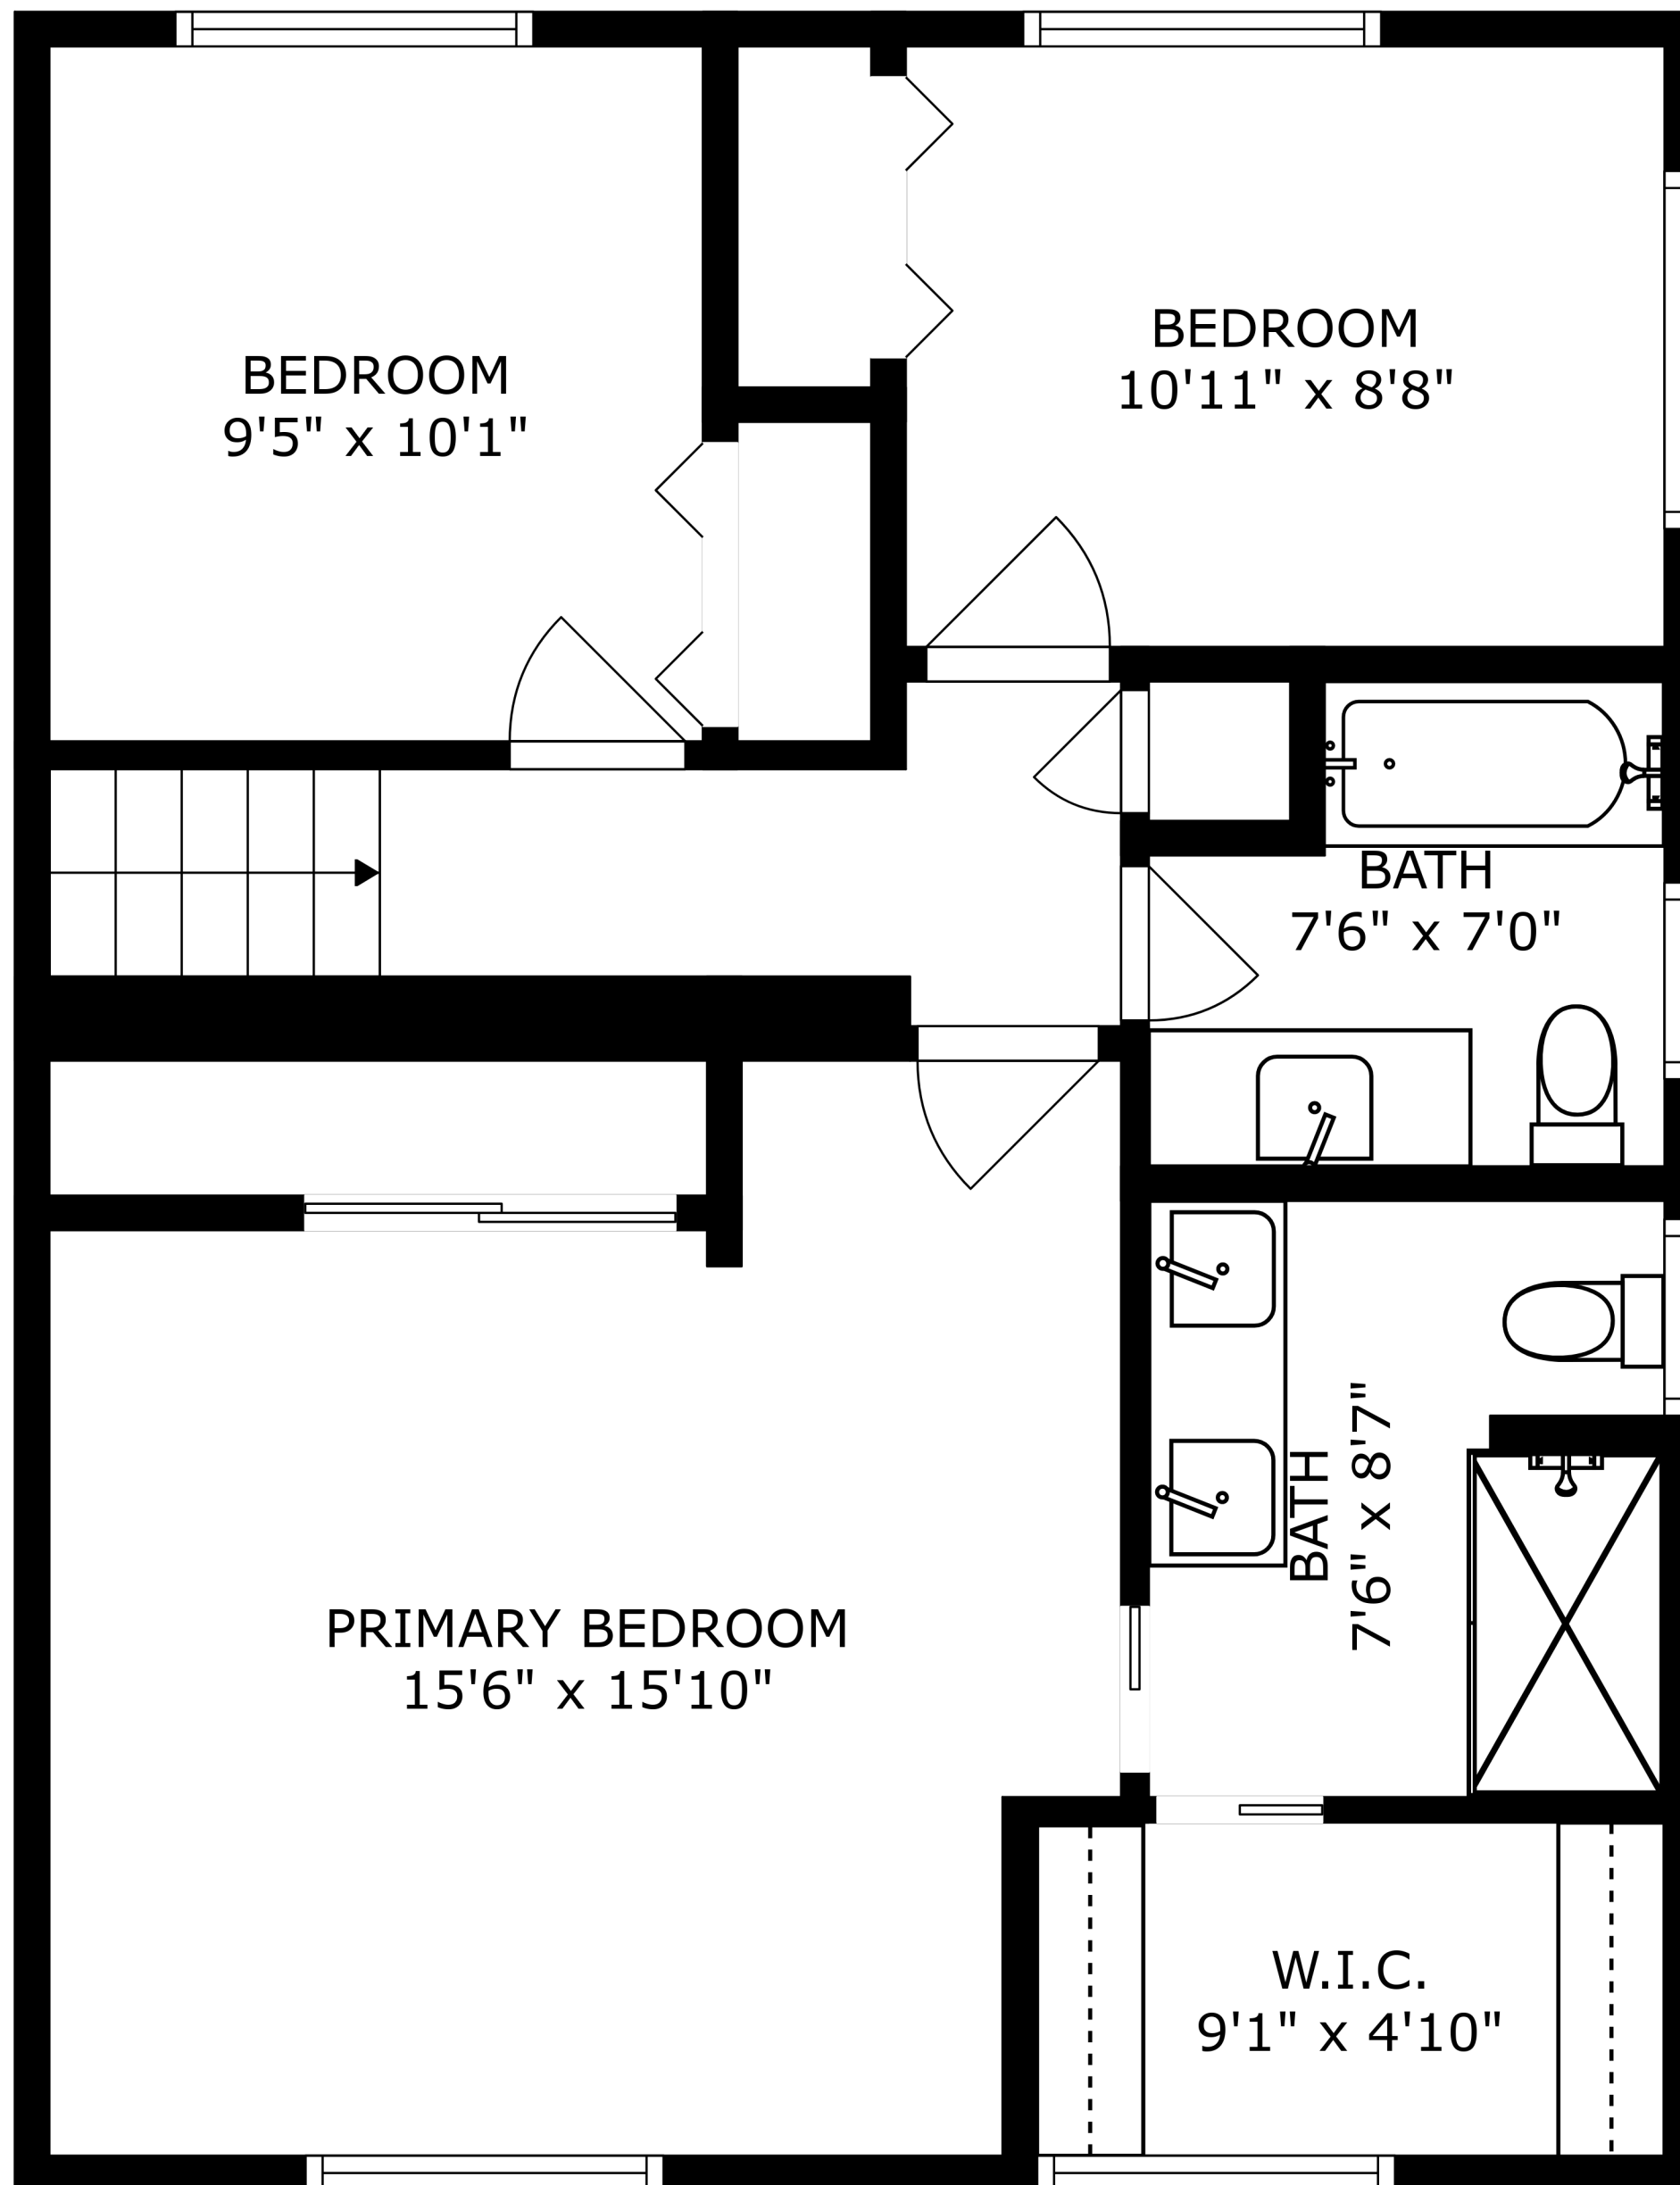

FLOOR 3

FLOOR 2

FLOOR 1

SIZES AND DIMENSIONS ARE APPROXIMATE, ACTUAL MAY VARY.

SIZES AND DIMENSIONS ARE APPROXIMATE, ACTUAL MAY VARY.

SIZES AND DIMENSIONS ARE APPROXIMATE, ACTUAL MAY VARY.

LAUNDRY  
14'10" x 7'7"

BATH  
4'5" x 7'7"

GARAGE  
22'7" x 20'2"

REF

SIZES AND DIMENSIONS ARE APPROXIMATE, ACTUAL MAY VARY.