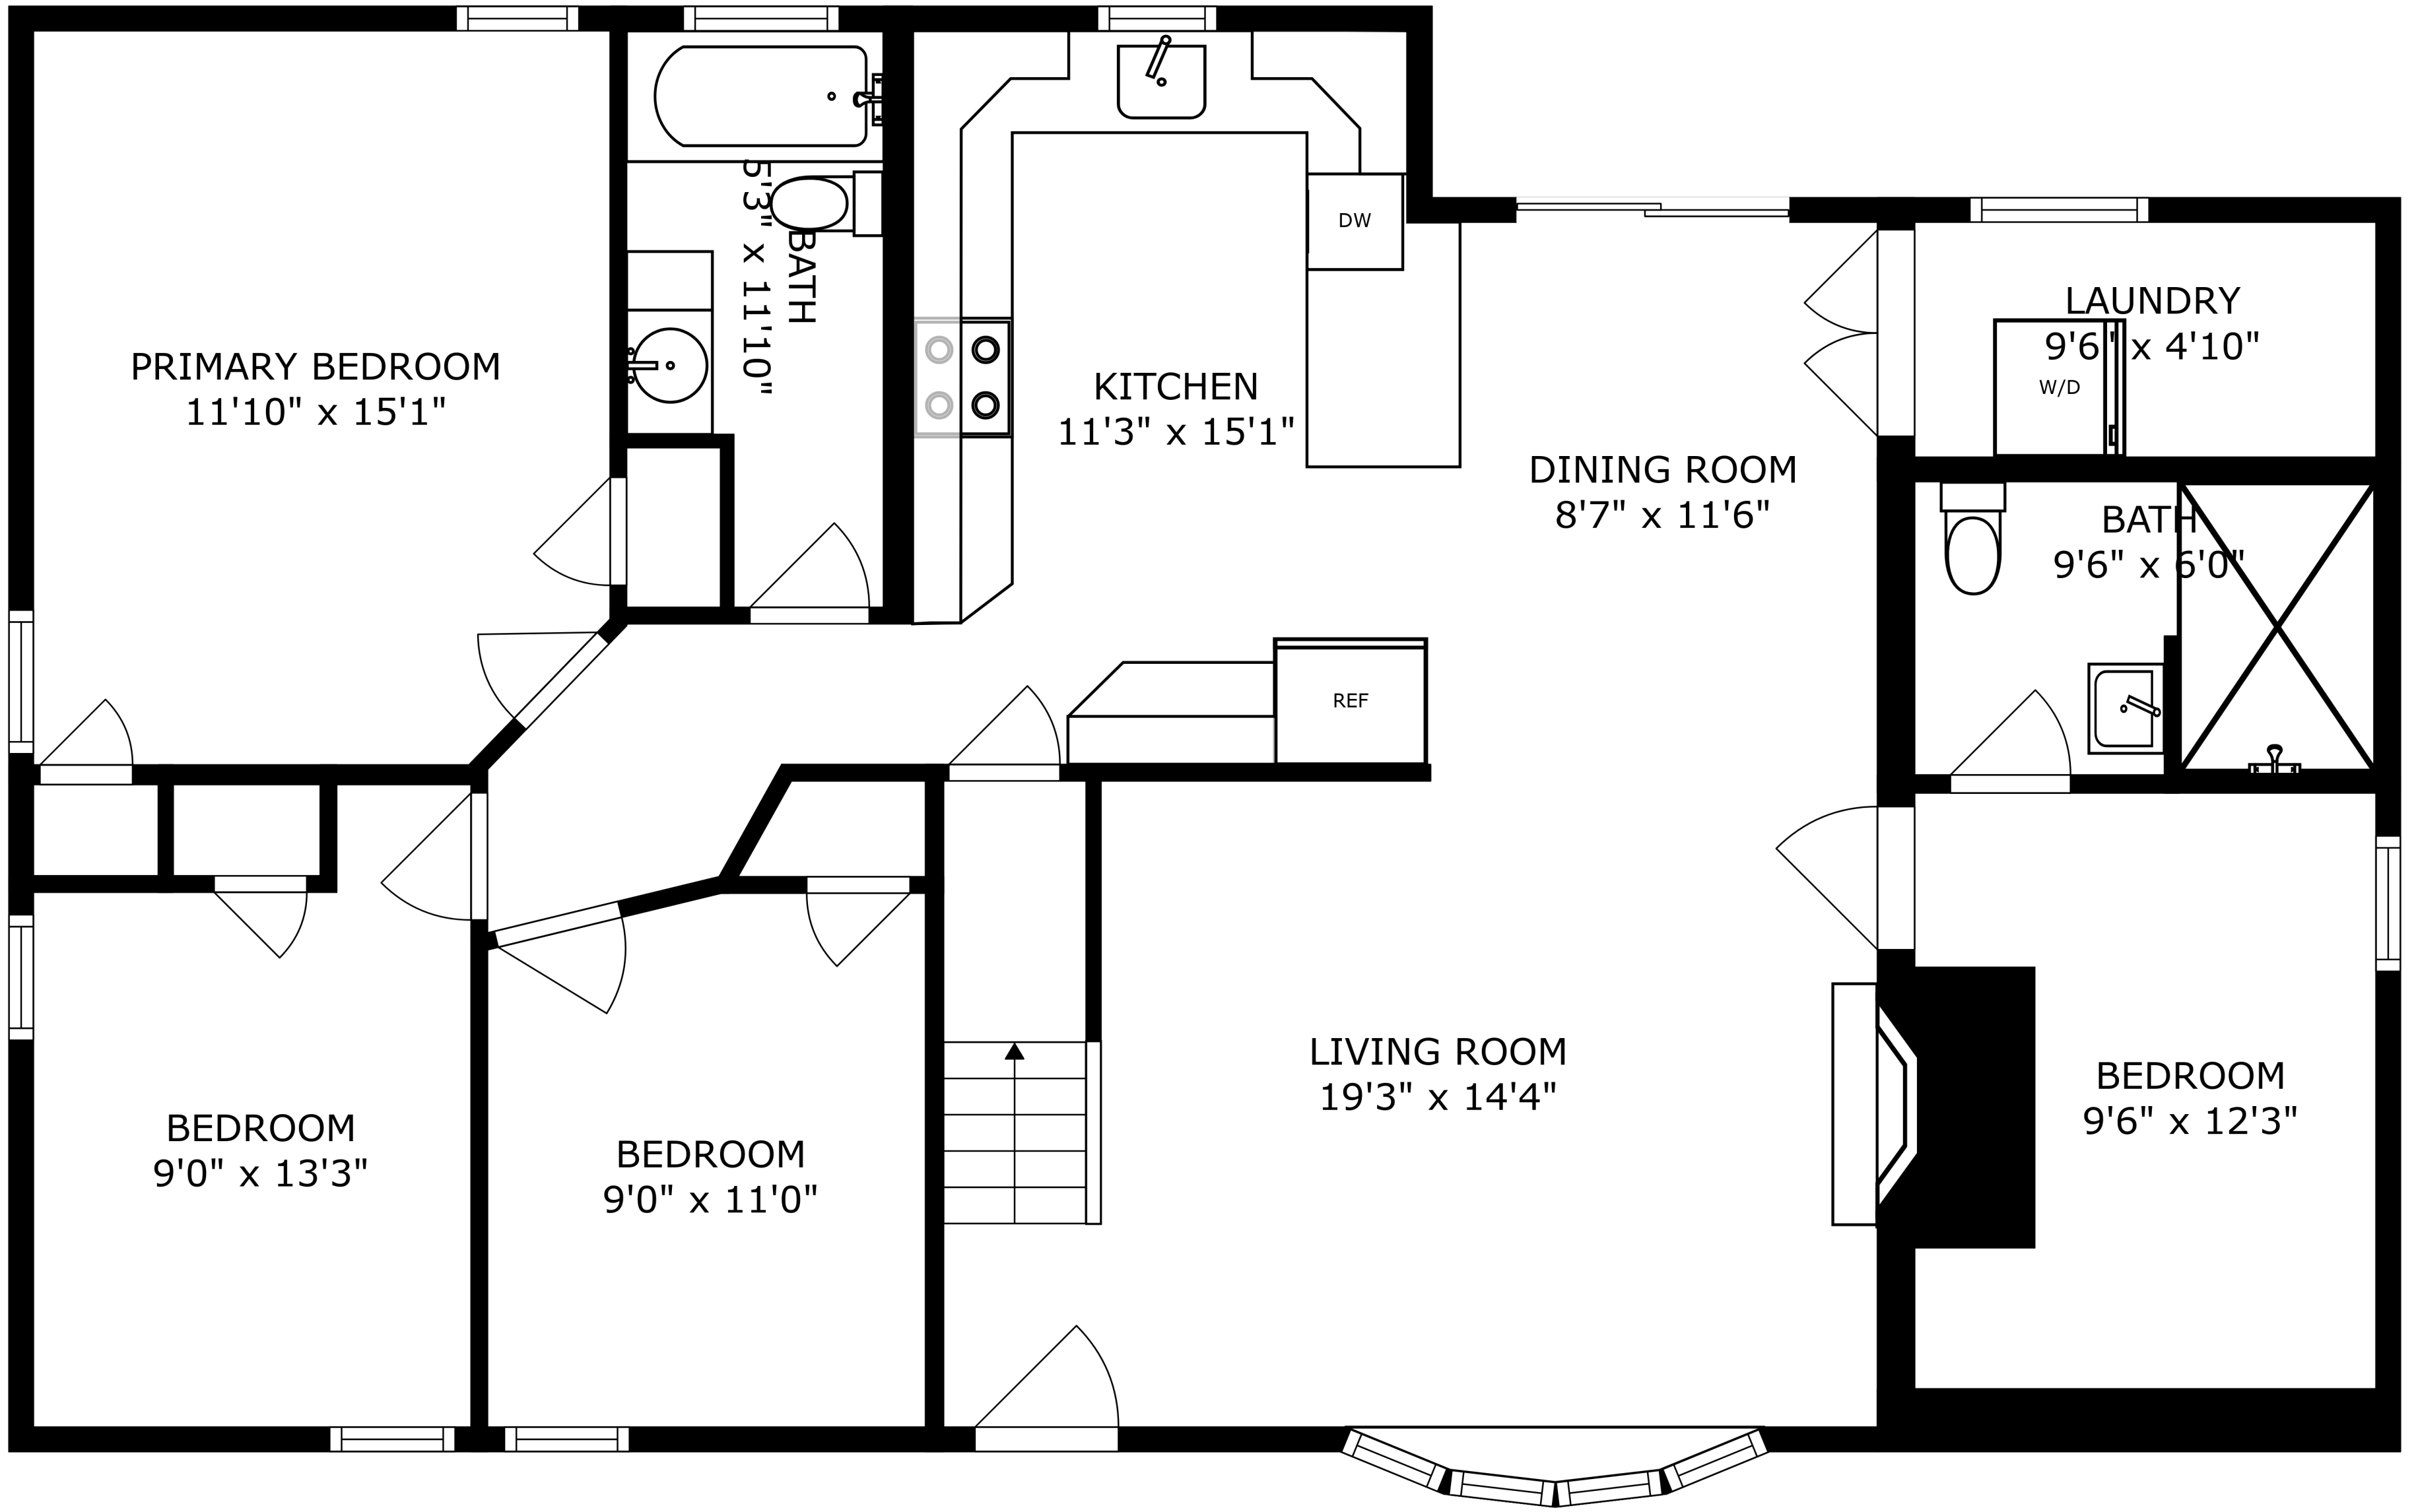

SIZES AND DIMENSIONS ARE APPROXIMATE, ACTUAL MAY VARY.

BONUS ROOM  
28'7" x 19'5"

OPEN TO BELOW

SIZES AND DIMENSIONS ARE APPROXIMATE, ACTUAL MAY VARY.