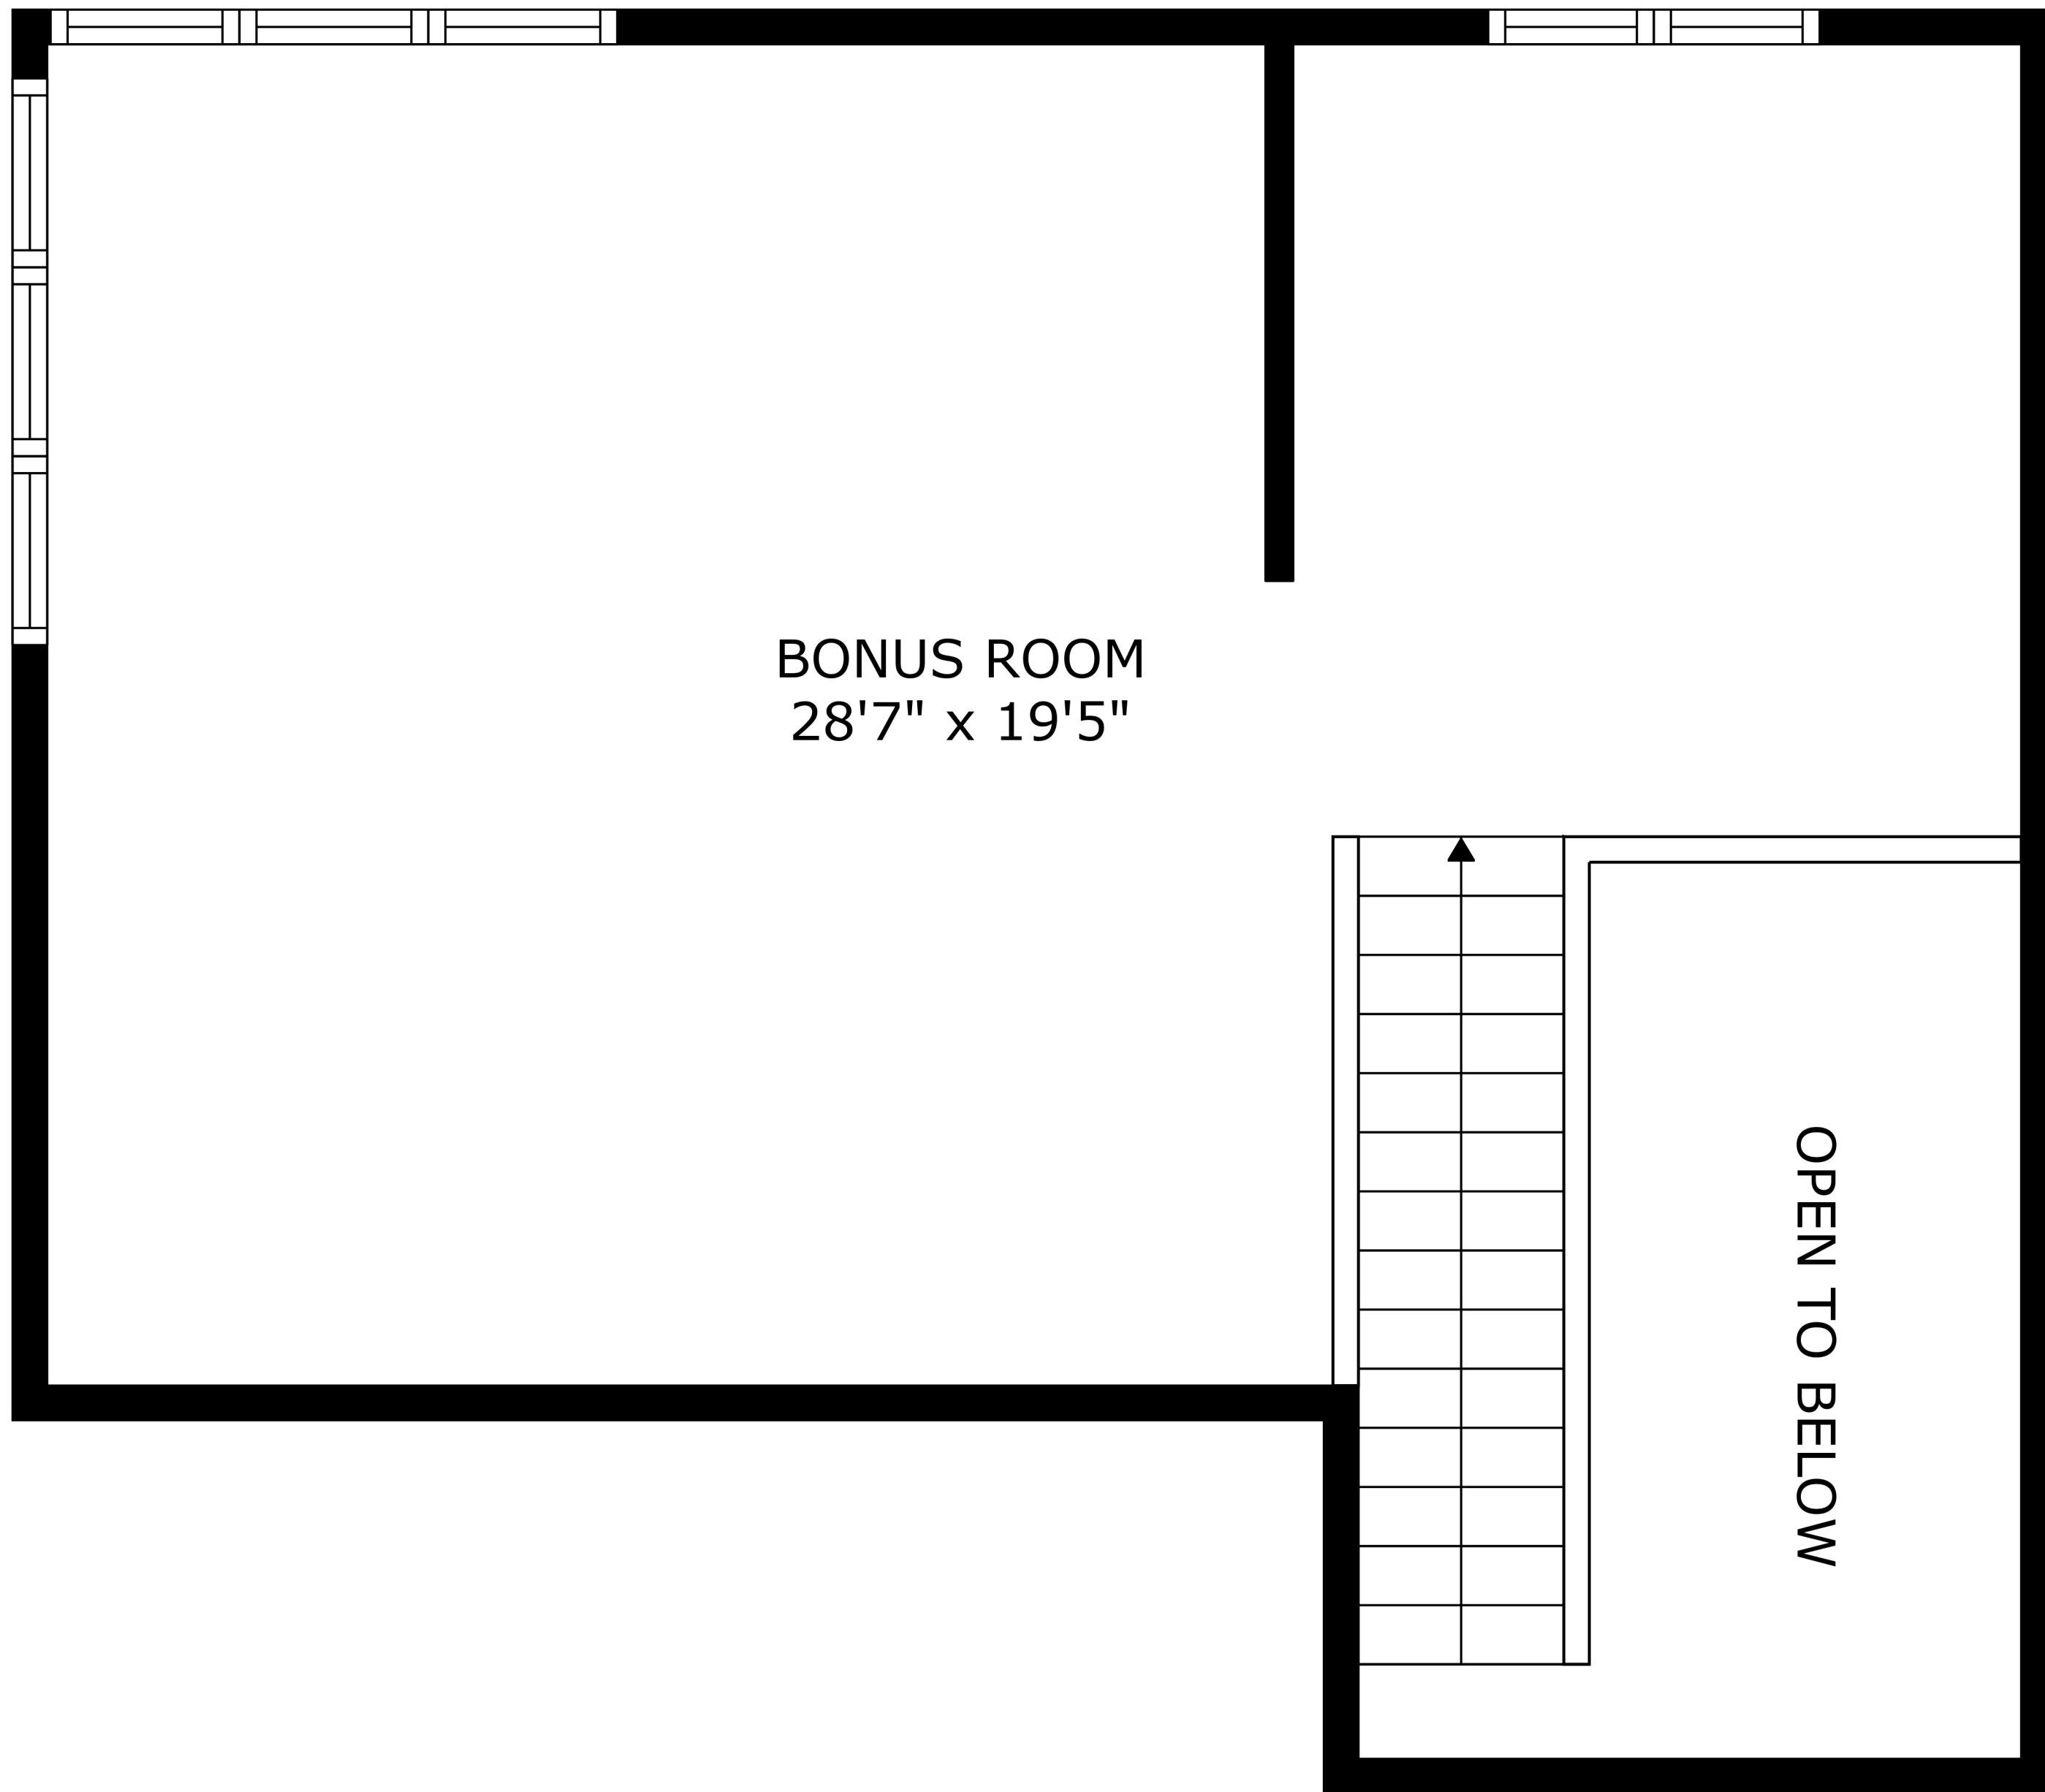

SIZES AND DIMENSIONS ARE APPROXIMATE, ACTUAL MAY VARY.

BONUS ROOM  
28'7" x 19'5"

OPEN TO BELOW

SIZES AND DIMENSIONS ARE APPROXIMATE, ACTUAL MAY VARY.