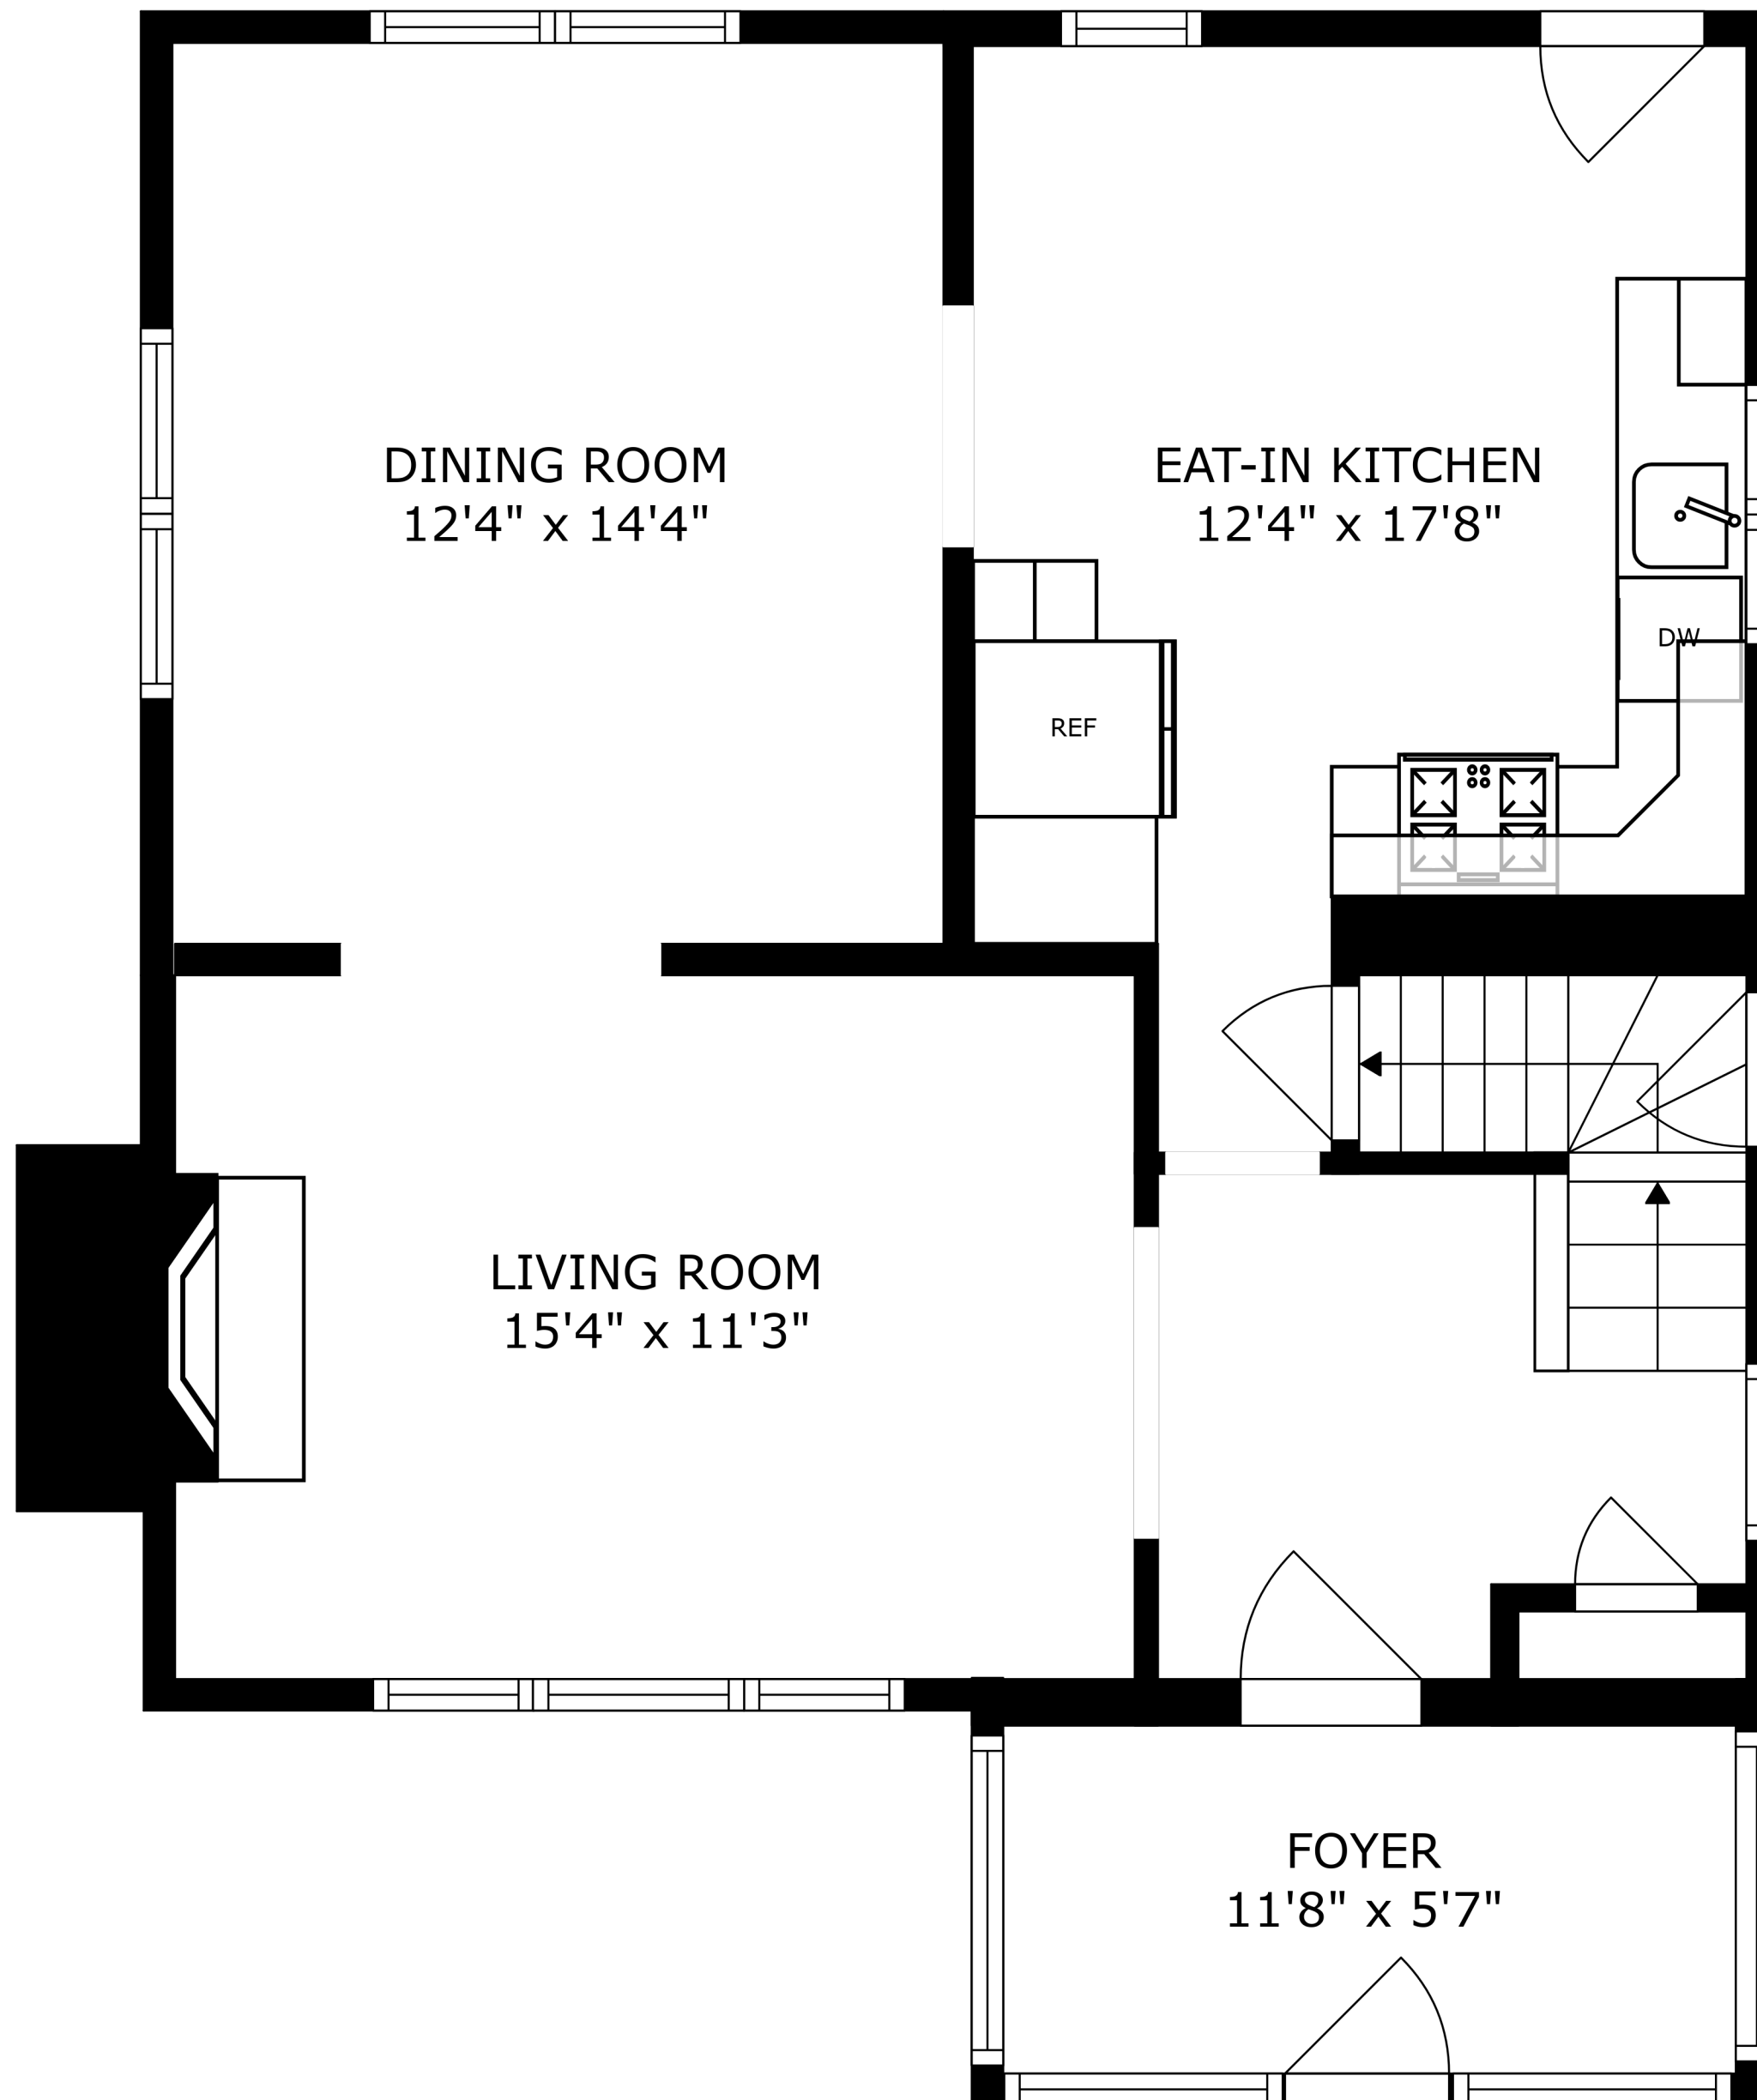

SIZES AND DIMENSIONS ARE APPROXIMATE, ACTUAL MAY VARY.

SIZES AND DIMENSIONS ARE APPROXIMATE, ACTUAL MAY VARY.

SIZES AND DIMENSIONS ARE APPROXIMATE, ACTUAL MAY VARY.

RECREATION ROOM
11'6" x 14'0"

LAUNDRY
11'3" x 5'0"

KITCHEN
23'11" x 10'4"

REF

W

D