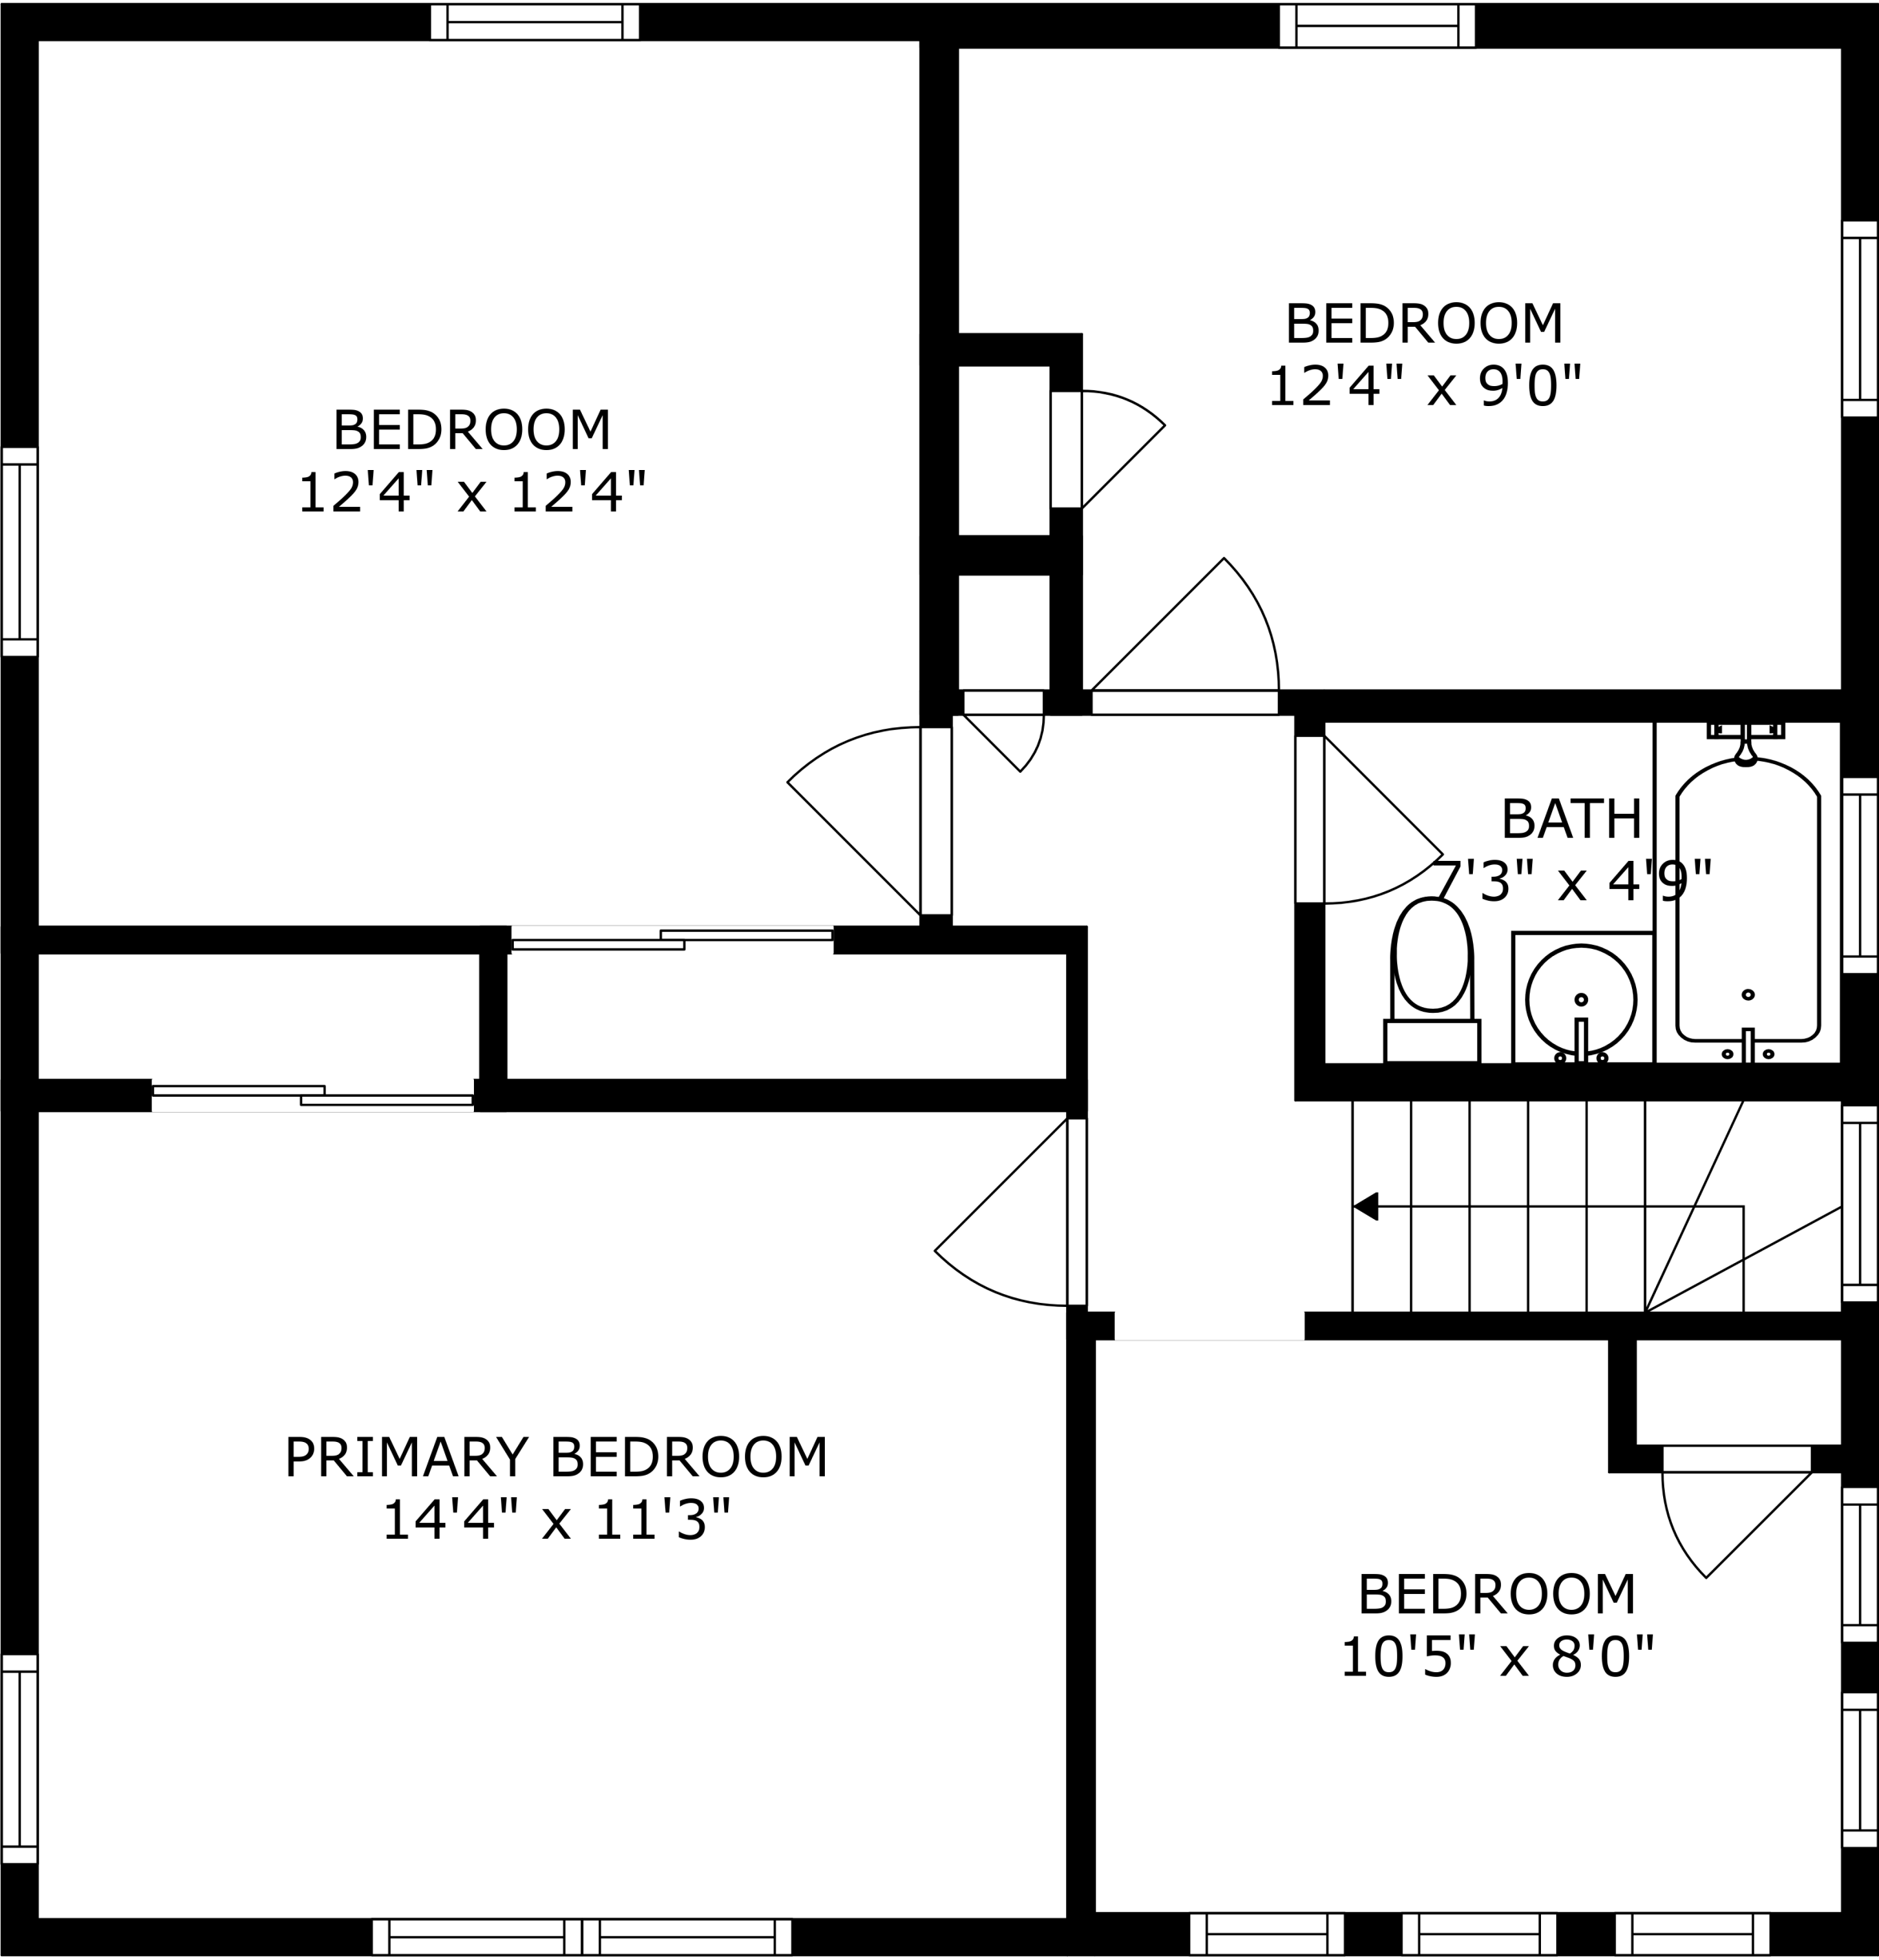

SIZES AND DIMENSIONS ARE APPROXIMATE, ACTUAL MAY VARY.

SIZES AND DIMENSIONS ARE APPROXIMATE, ACTUAL MAY VARY.

SIZES AND DIMENSIONS ARE APPROXIMATE, ACTUAL MAY VARY.

RECREATION ROOM
11'6" x 14'0"

LAUNDRY
11'3" x 5'0"

KITCHEN
23'11" x 10'4"

REF

W

D