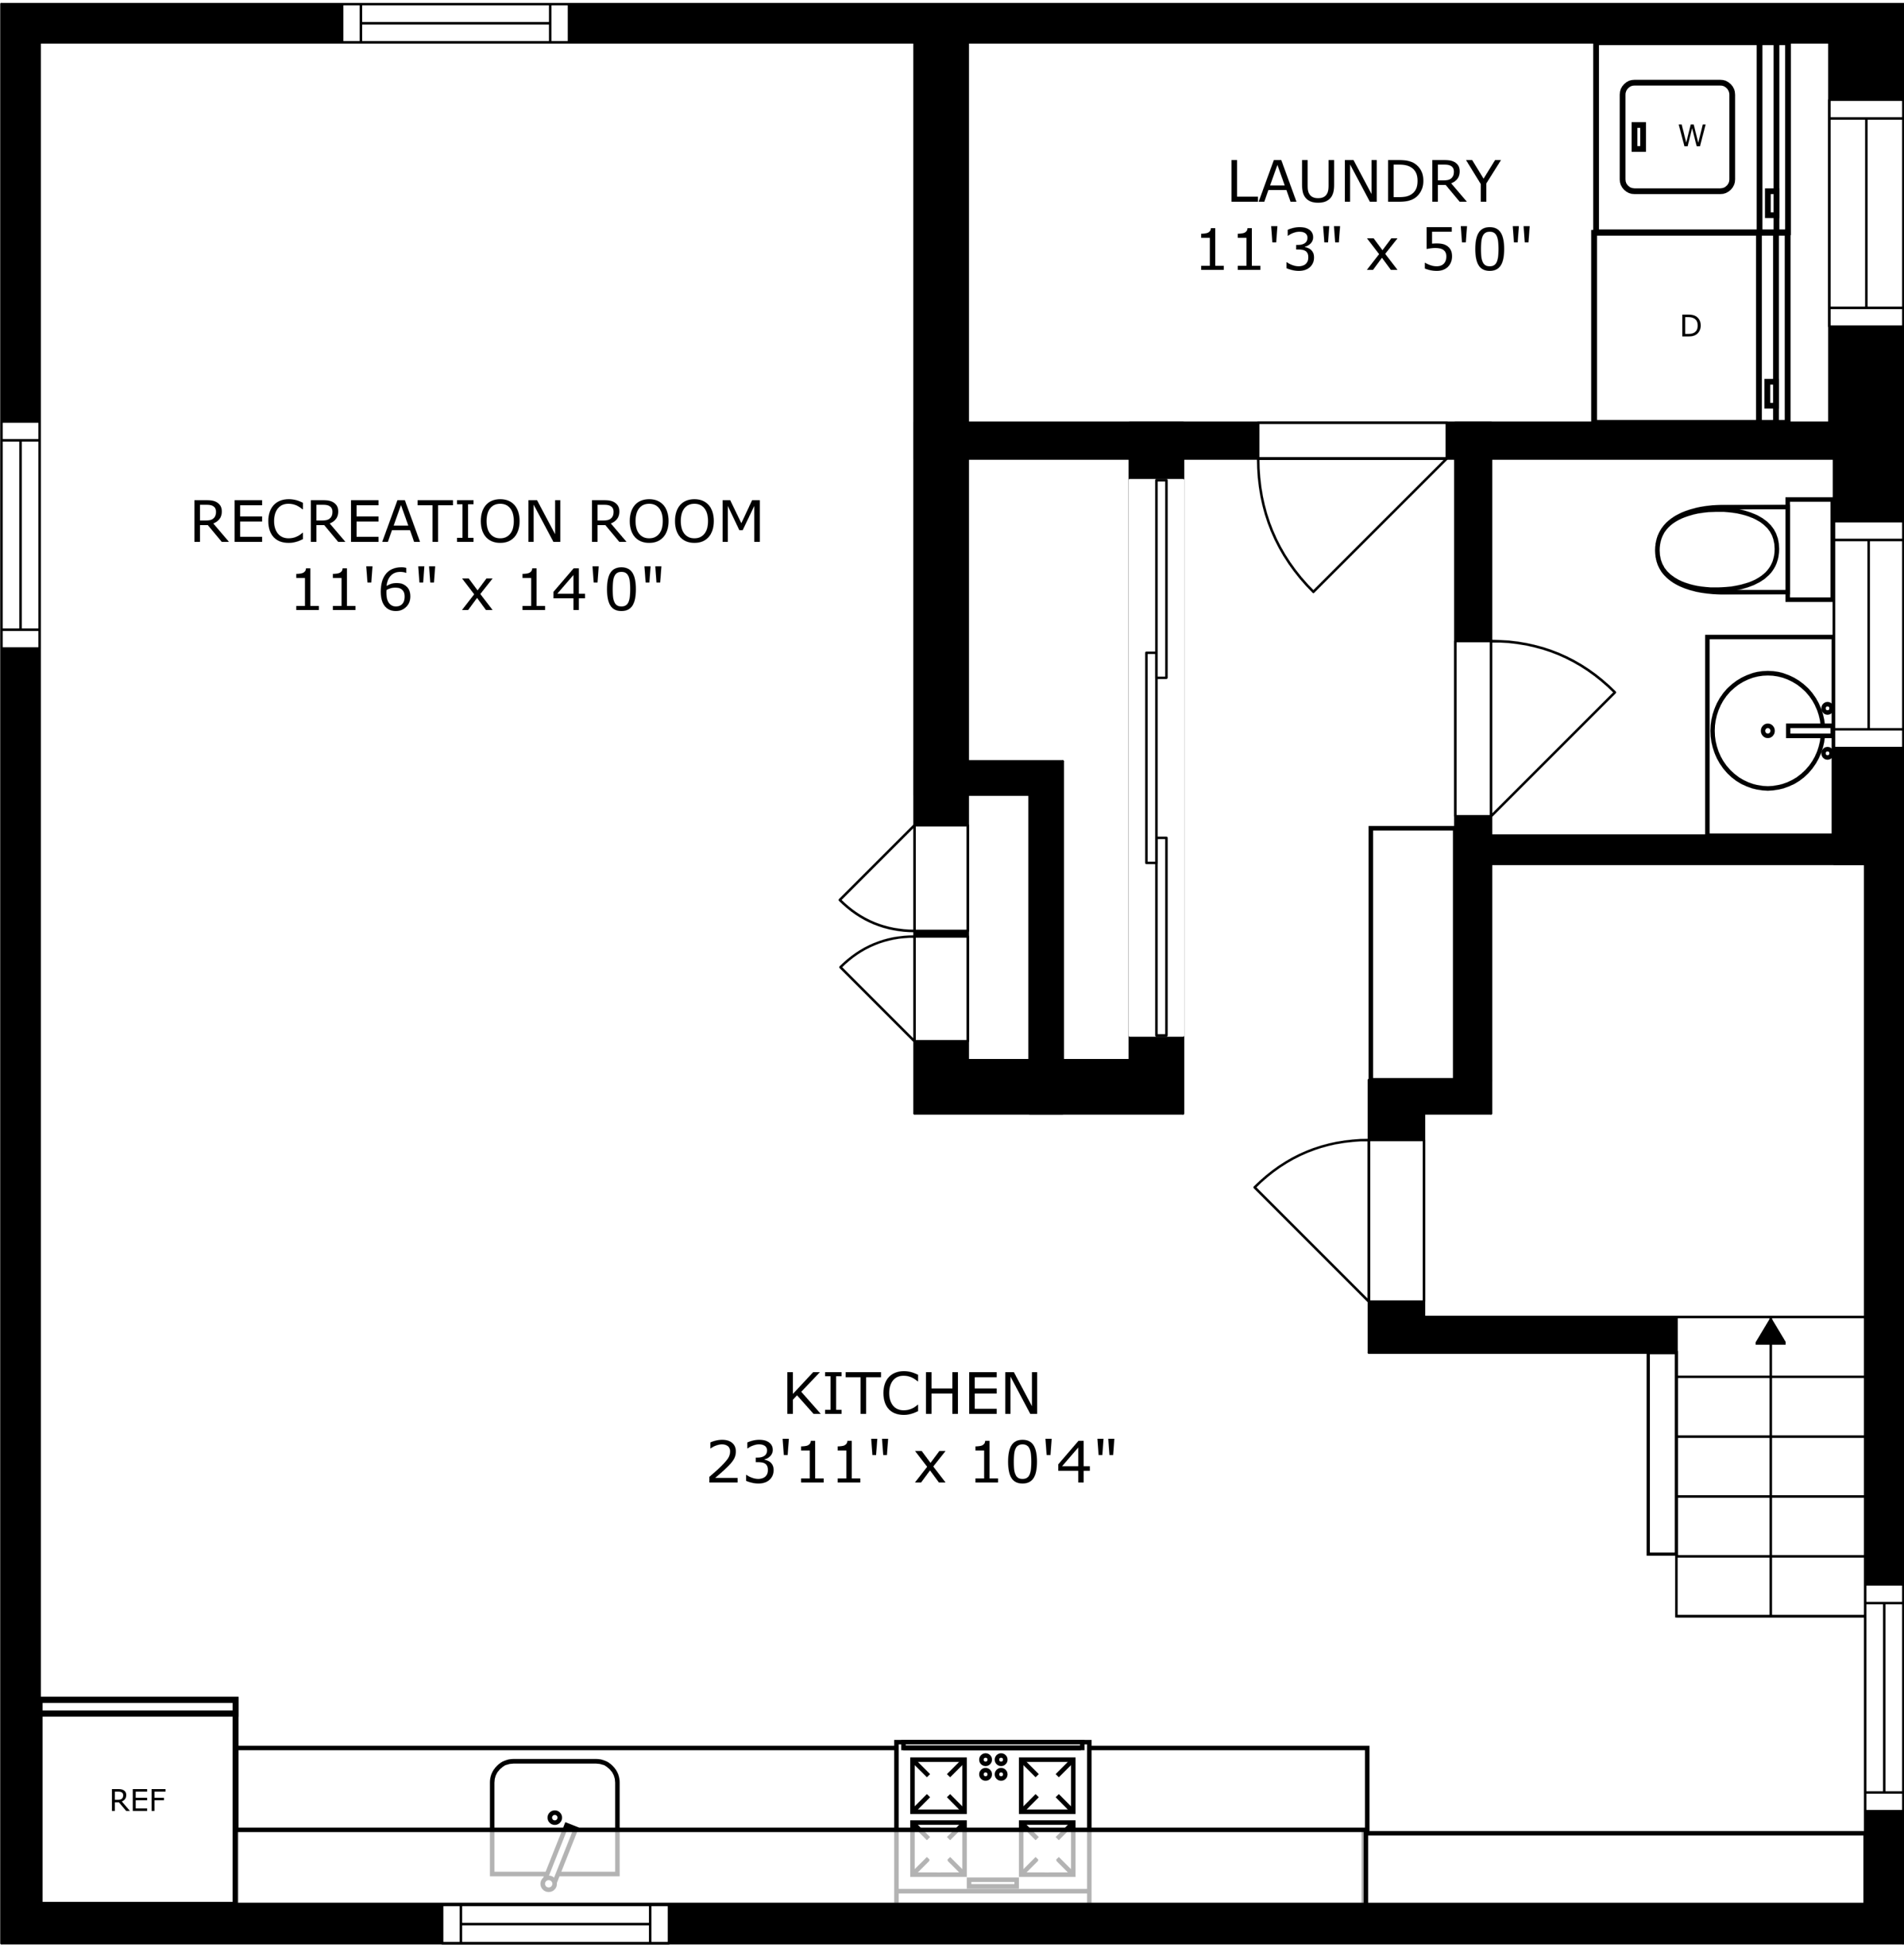

SIZES AND DIMENSIONS ARE APPROXIMATE, ACTUAL MAY VARY.

SIZES AND DIMENSIONS ARE APPROXIMATE, ACTUAL MAY VARY.

SIZES AND DIMENSIONS ARE APPROXIMATE, ACTUAL MAY VARY.

RECREATION ROOM
11'6" x 14'0"

LAUNDRY
11'3" x 5'0"

KITCHEN
23'11" x 10'4"

REF

W

D