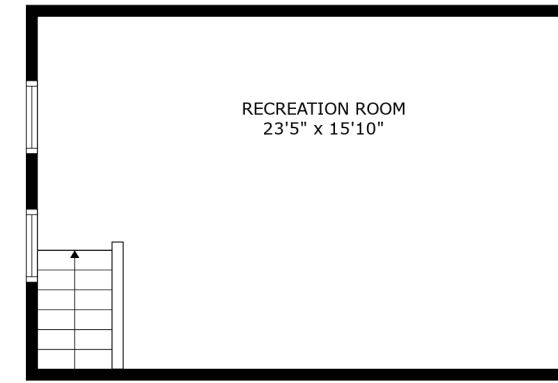

FLOOR 2

FLOOR 3

FLOOR 1

FLOOR 4

SIZES AND DIMENSIONS ARE APPROXIMATE, ACTUAL MAY VARY.

SIZES AND DIMENSIONS ARE APPROXIMATE, ACTUAL MAY VARY.

RECREATION ROOM
23'5" x 15'10"

SIZES AND DIMENSIONS ARE APPROXIMATE, ACTUAL MAY VARY.

BASEMENT
33'10" x 27'9"