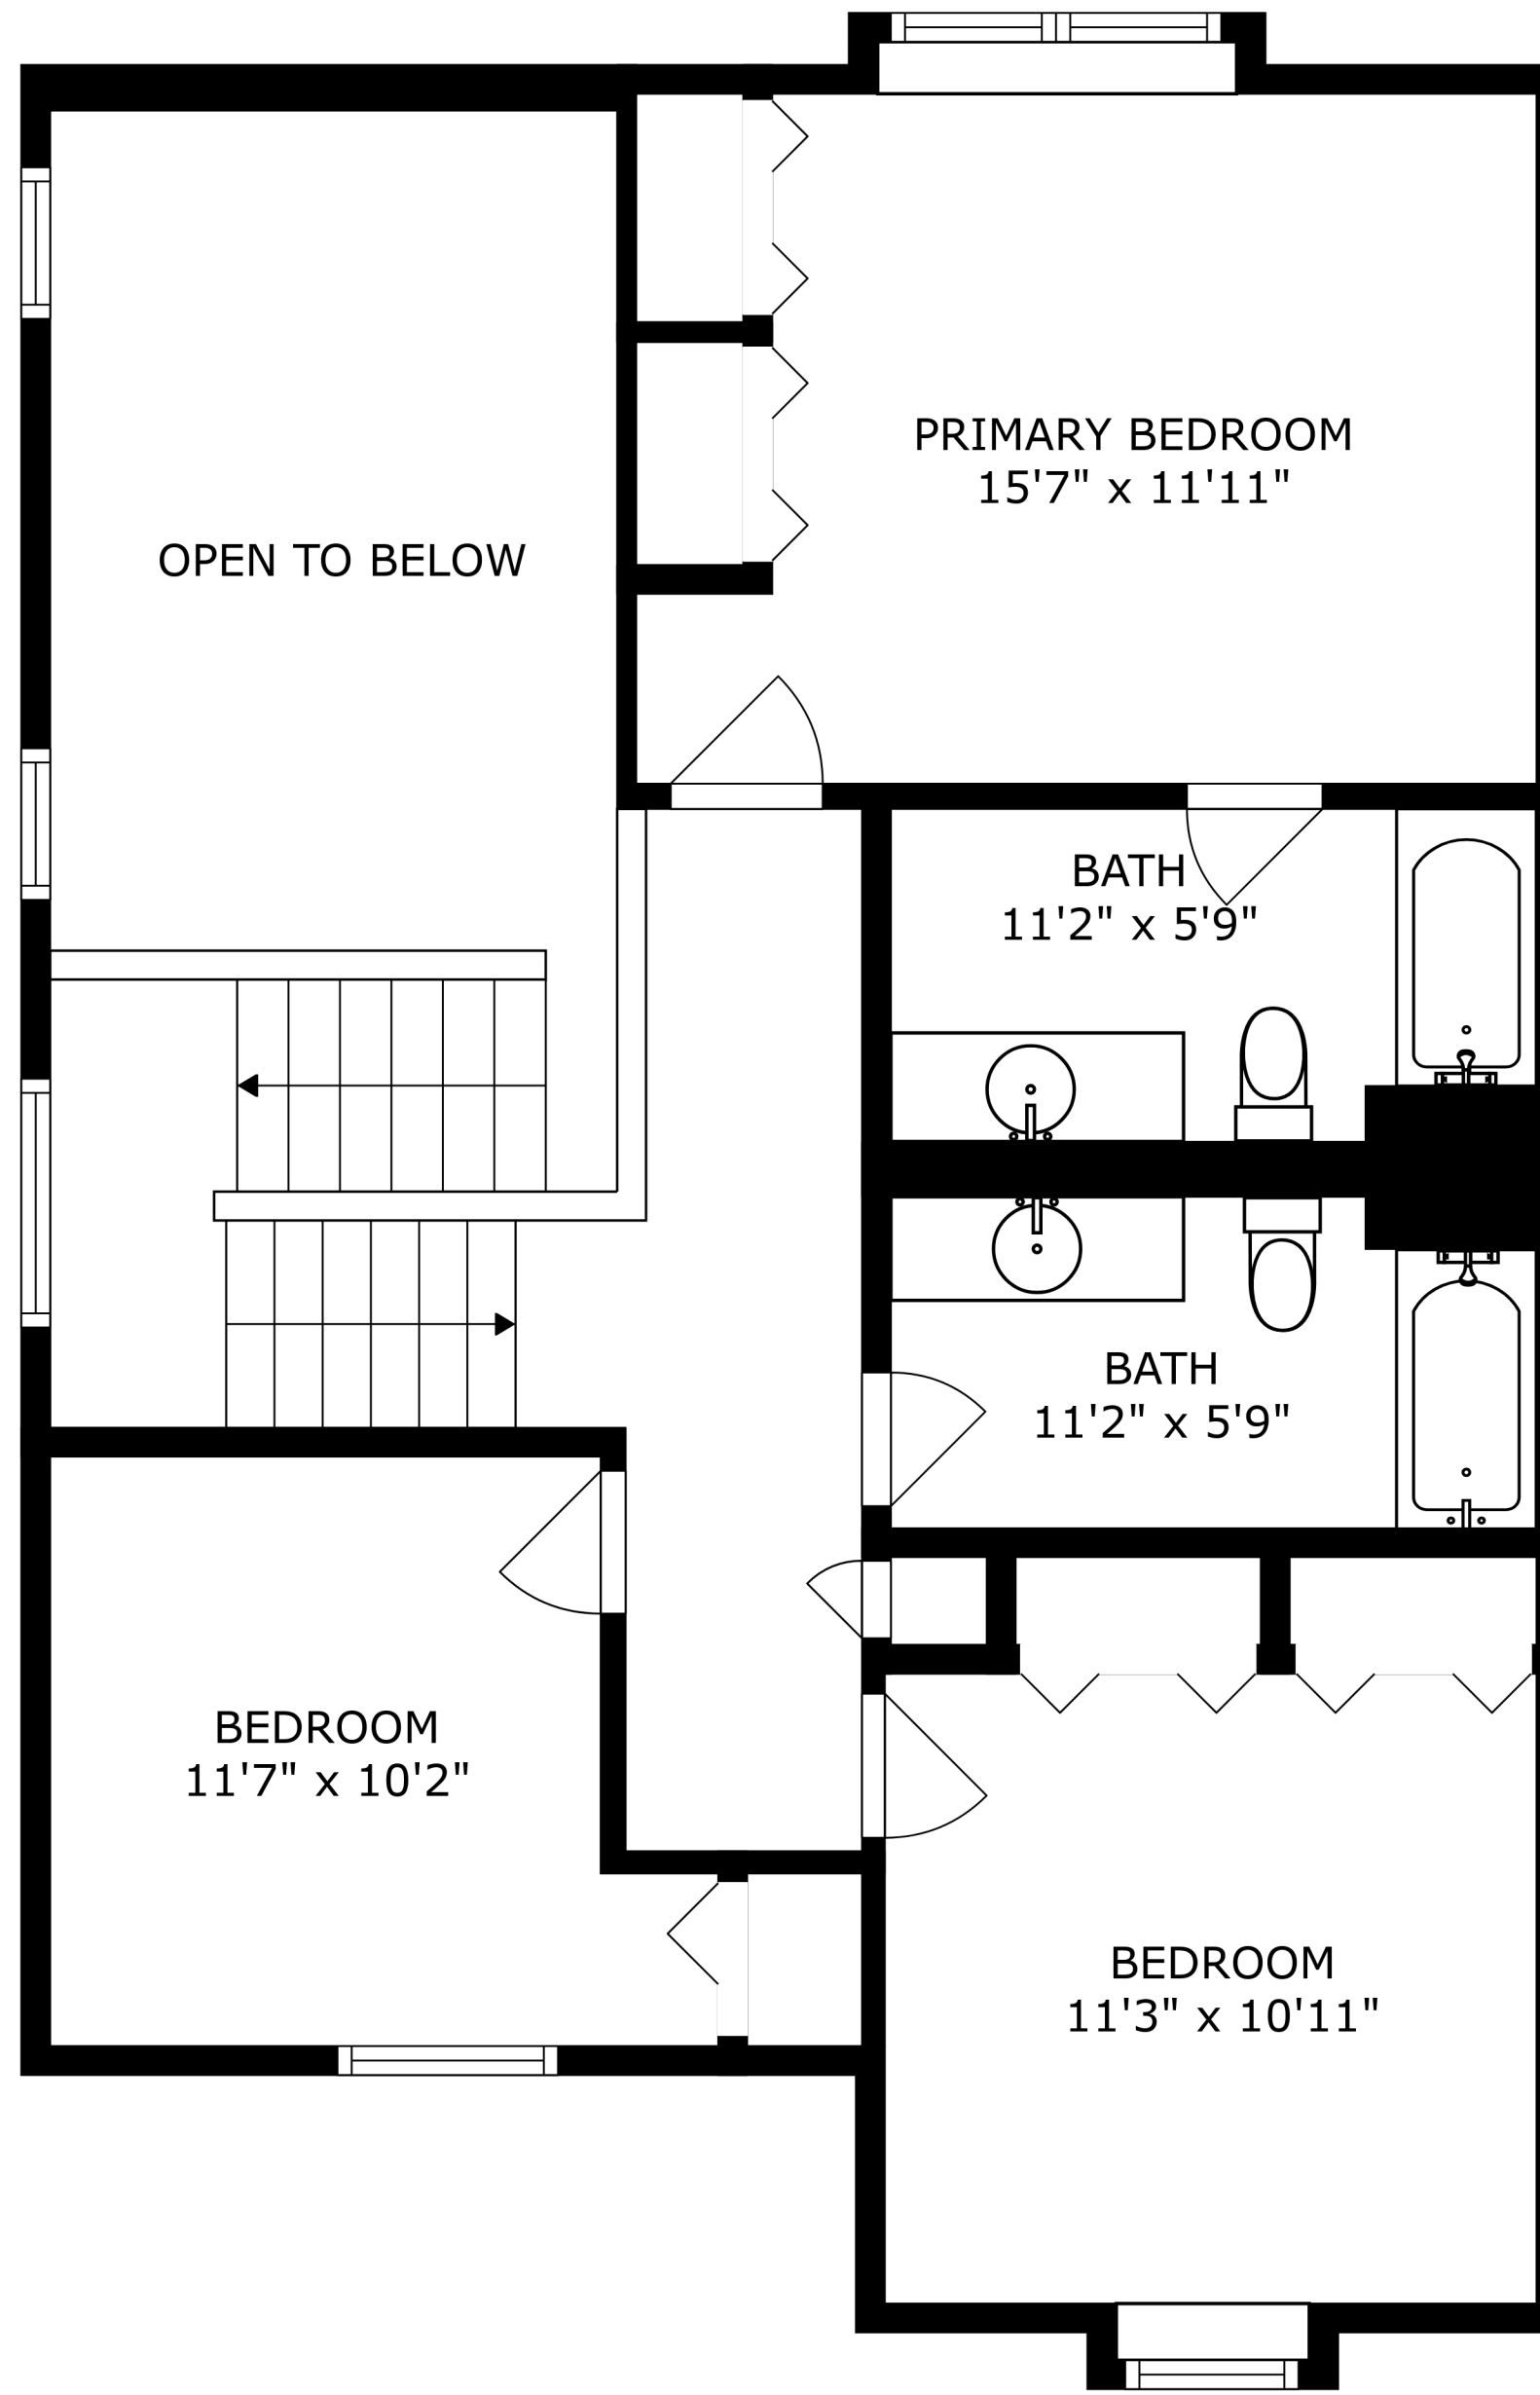

SIZES AND DIMENSIONS ARE APPROXIMATE, ACTUAL MAY VARY.

SIZES AND DIMENSIONS ARE APPROXIMATE, ACTUAL MAY VARY.

PATIO  
15'3" x 5'10"

SIZES AND DIMENSIONS ARE APPROXIMATE, ACTUAL MAY VARY.