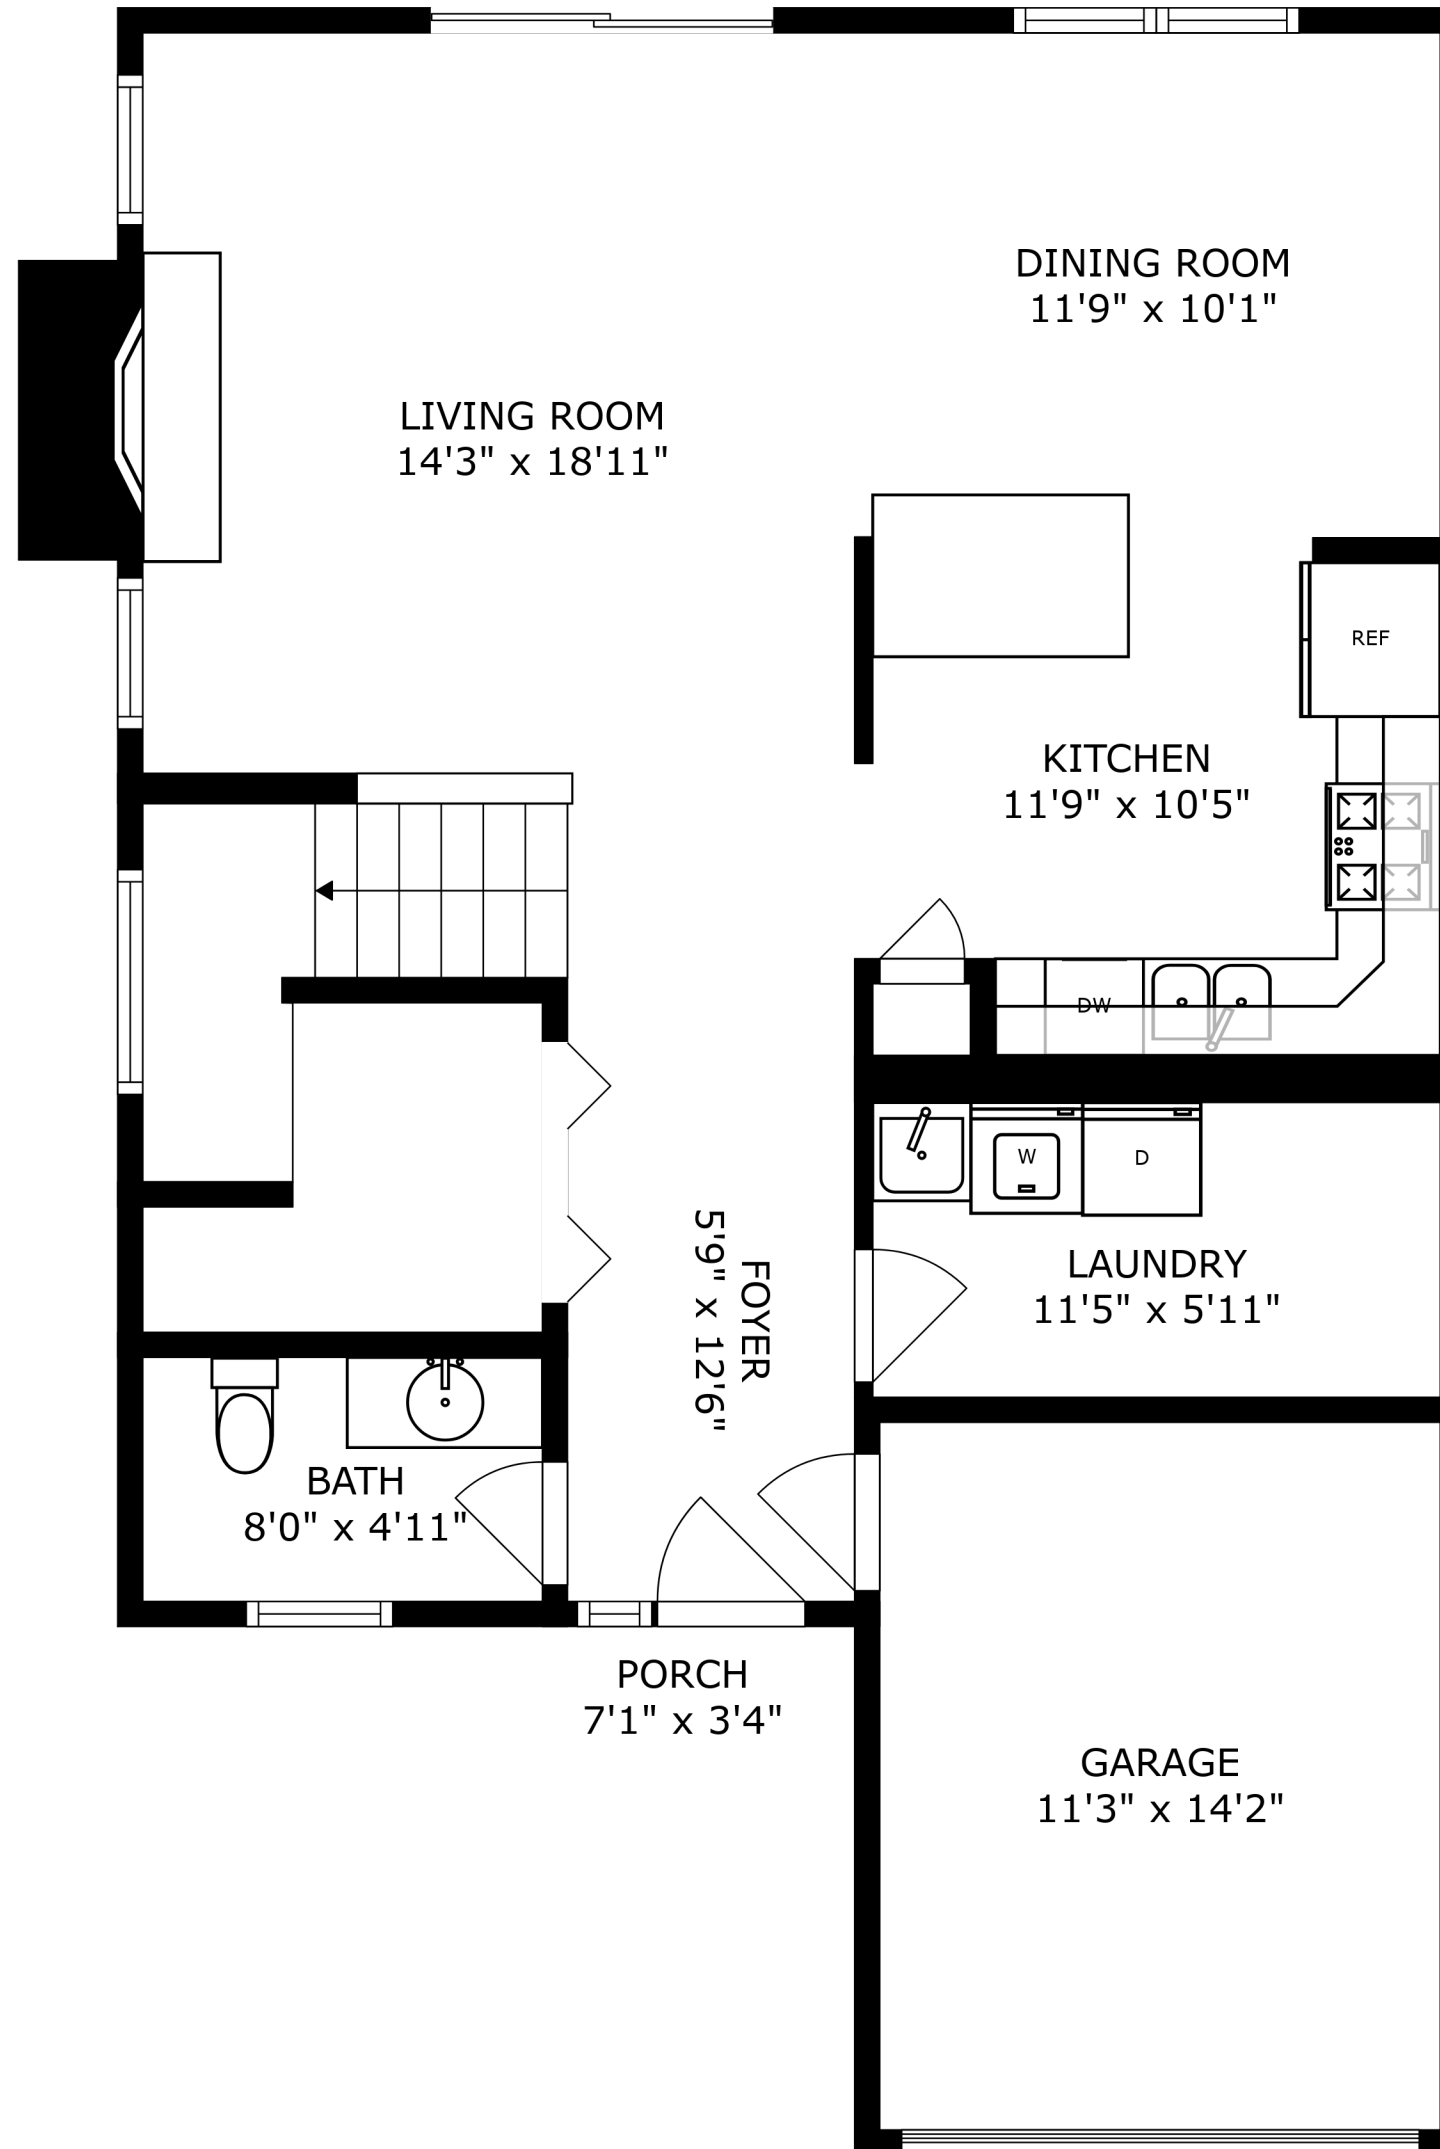

SIZES AND DIMENSIONS ARE APPROXIMATE, ACTUAL MAY VARY.

SIZES AND DIMENSIONS ARE APPROXIMATE, ACTUAL MAY VARY.

PATIO  
15'3" x 5'10"

SIZES AND DIMENSIONS ARE APPROXIMATE, ACTUAL MAY VARY.