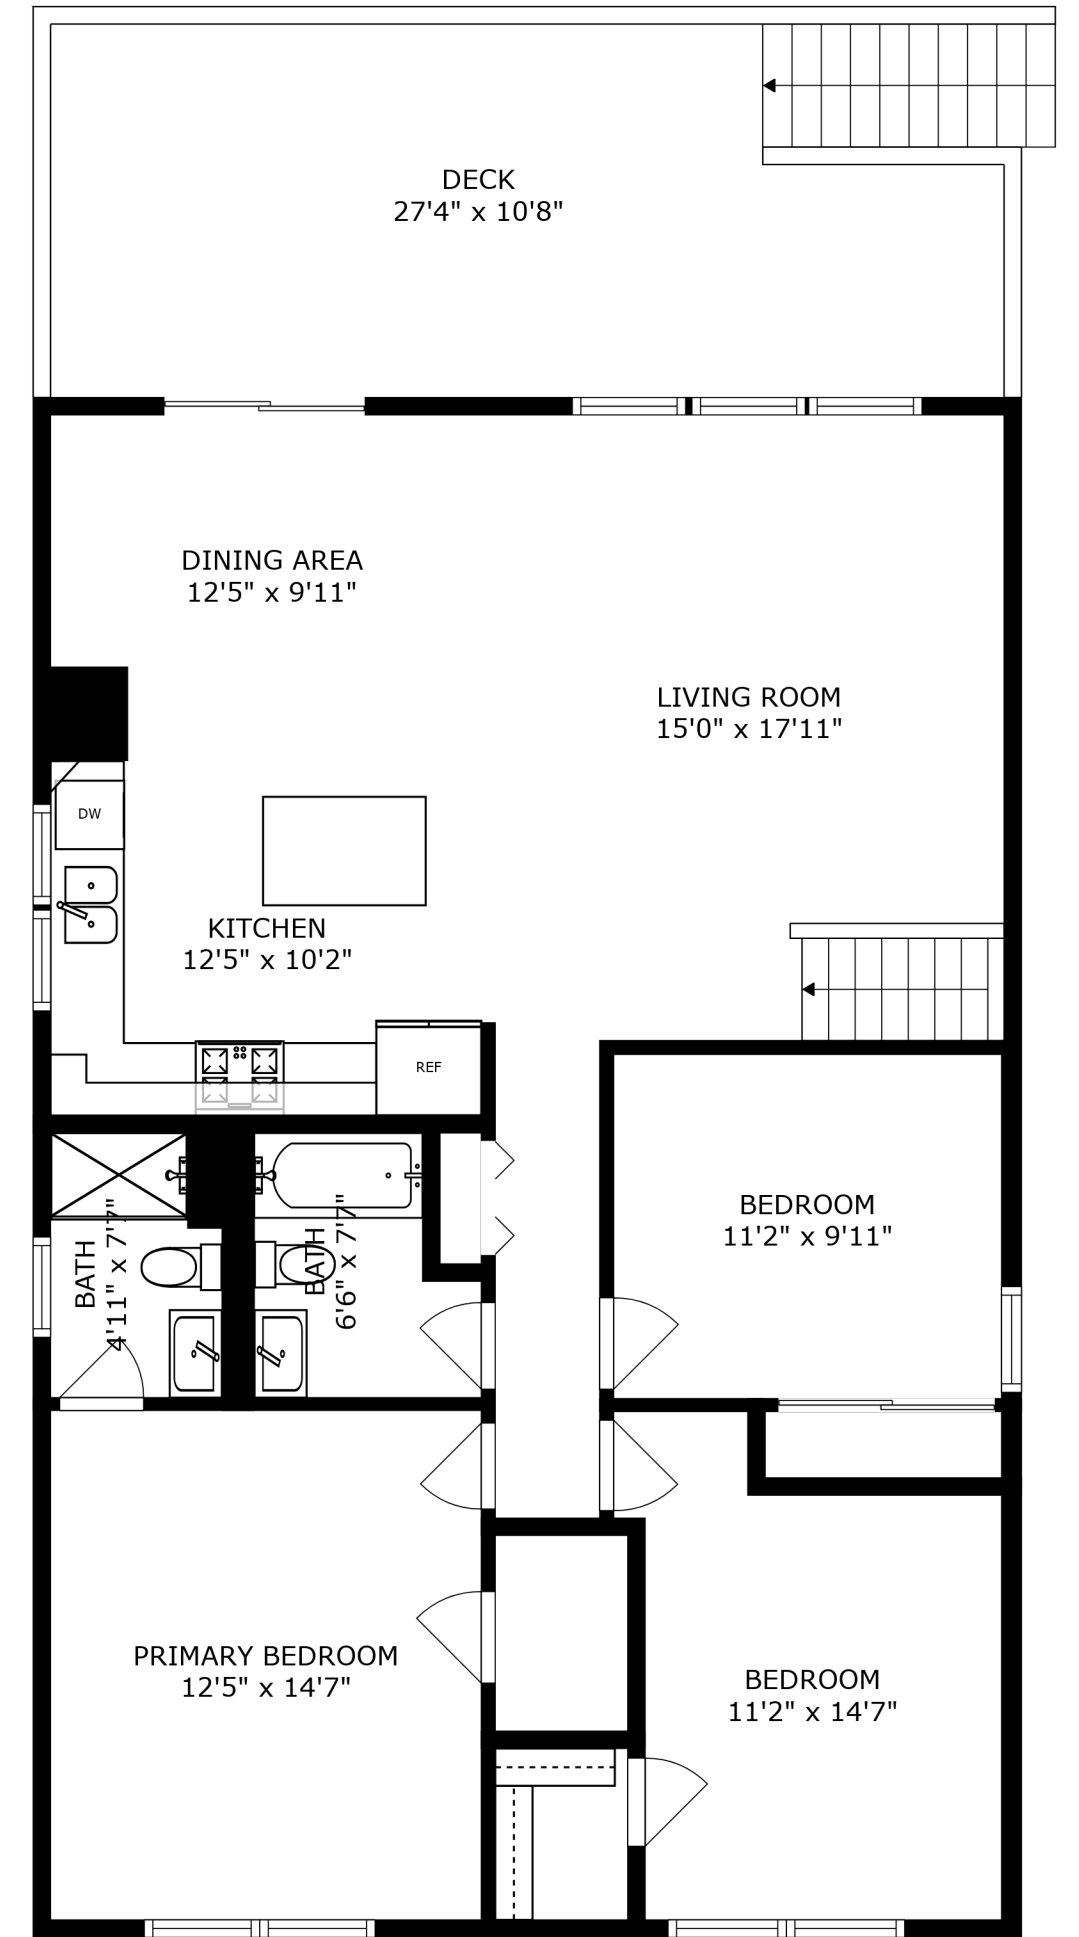

FLOOR 1

FLOOR 2

FLOOR 3

SIZES AND DIMENSIONS ARE APPROXIMATE, ACTUAL MAY VARY.

PATIO
21'7" x 9'1"

GARAGE
19'0" x 21'4"

FOYER
8'4" x 18'8"

PORCH
8'8" x 2'8"

SIZES AND DIMENSIONS ARE APPROXIMATE, ACTUAL MAY VARY.

SIZES AND DIMENSIONS ARE APPROXIMATE, ACTUAL MAY VARY.