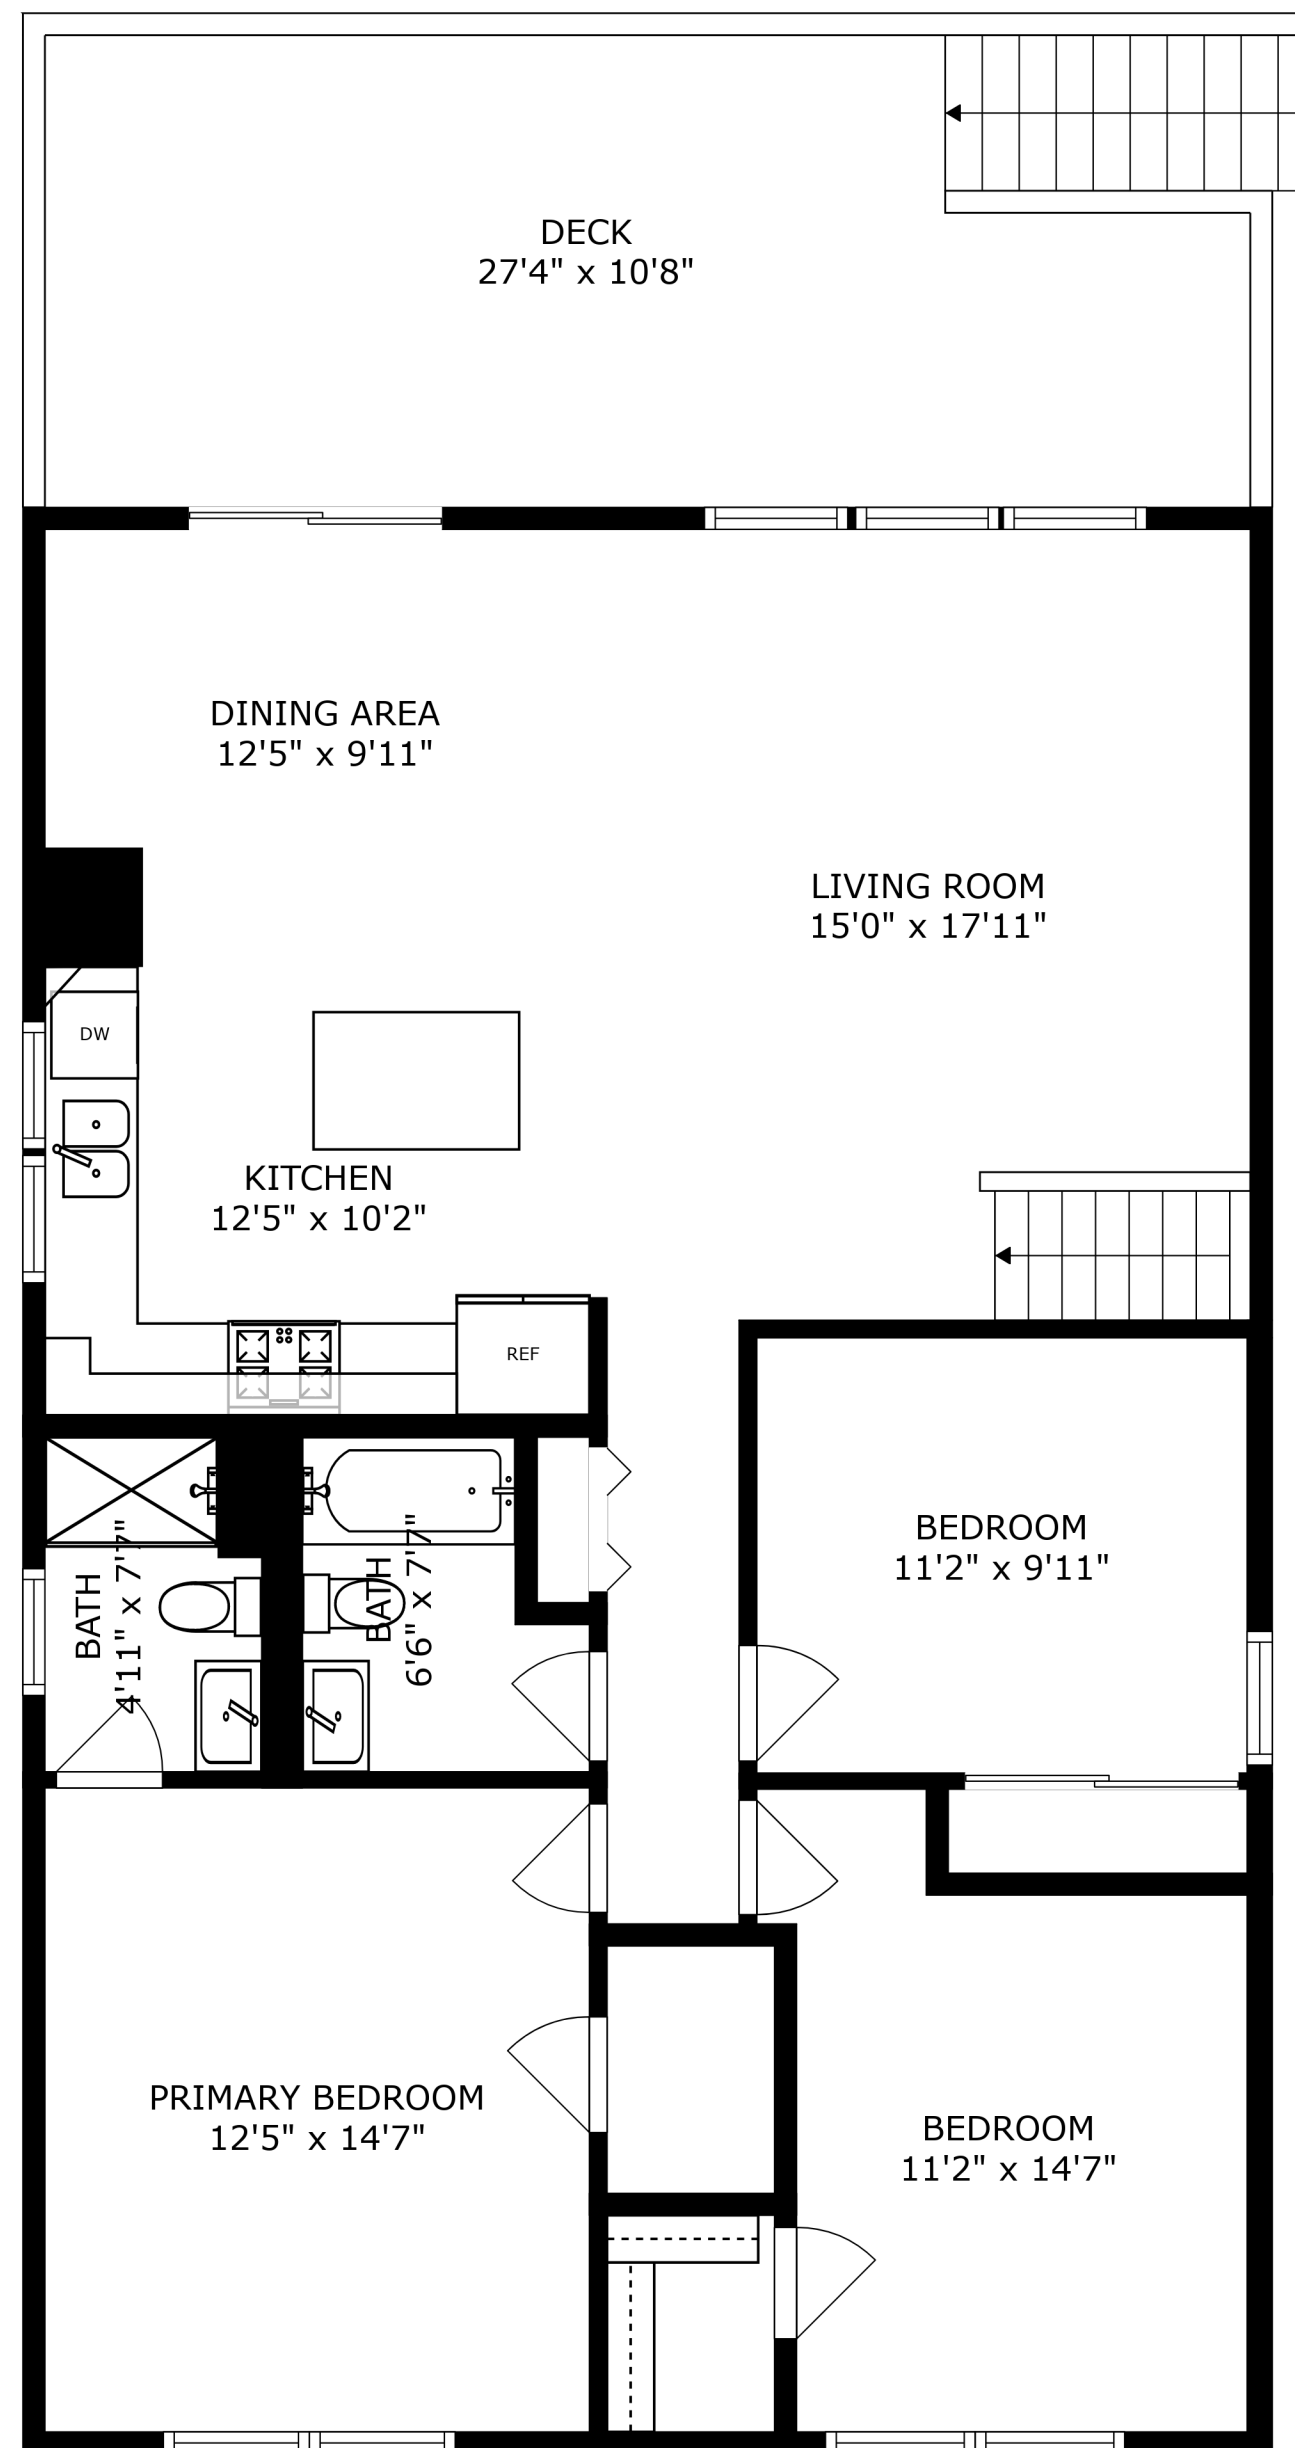

FLOOR 1

FLOOR 2

FLOOR 3

SIZES AND DIMENSIONS ARE APPROXIMATE, ACTUAL MAY VARY.

PATIO
21'7" x 9'1"

GARAGE
19'0" x 21'4"

FOYER
8'4" x 18'8"

PORCH
8'8" x 2'8"

SIZES AND DIMENSIONS ARE APPROXIMATE, ACTUAL MAY VARY.

SIZES AND DIMENSIONS ARE APPROXIMATE, ACTUAL MAY VARY.