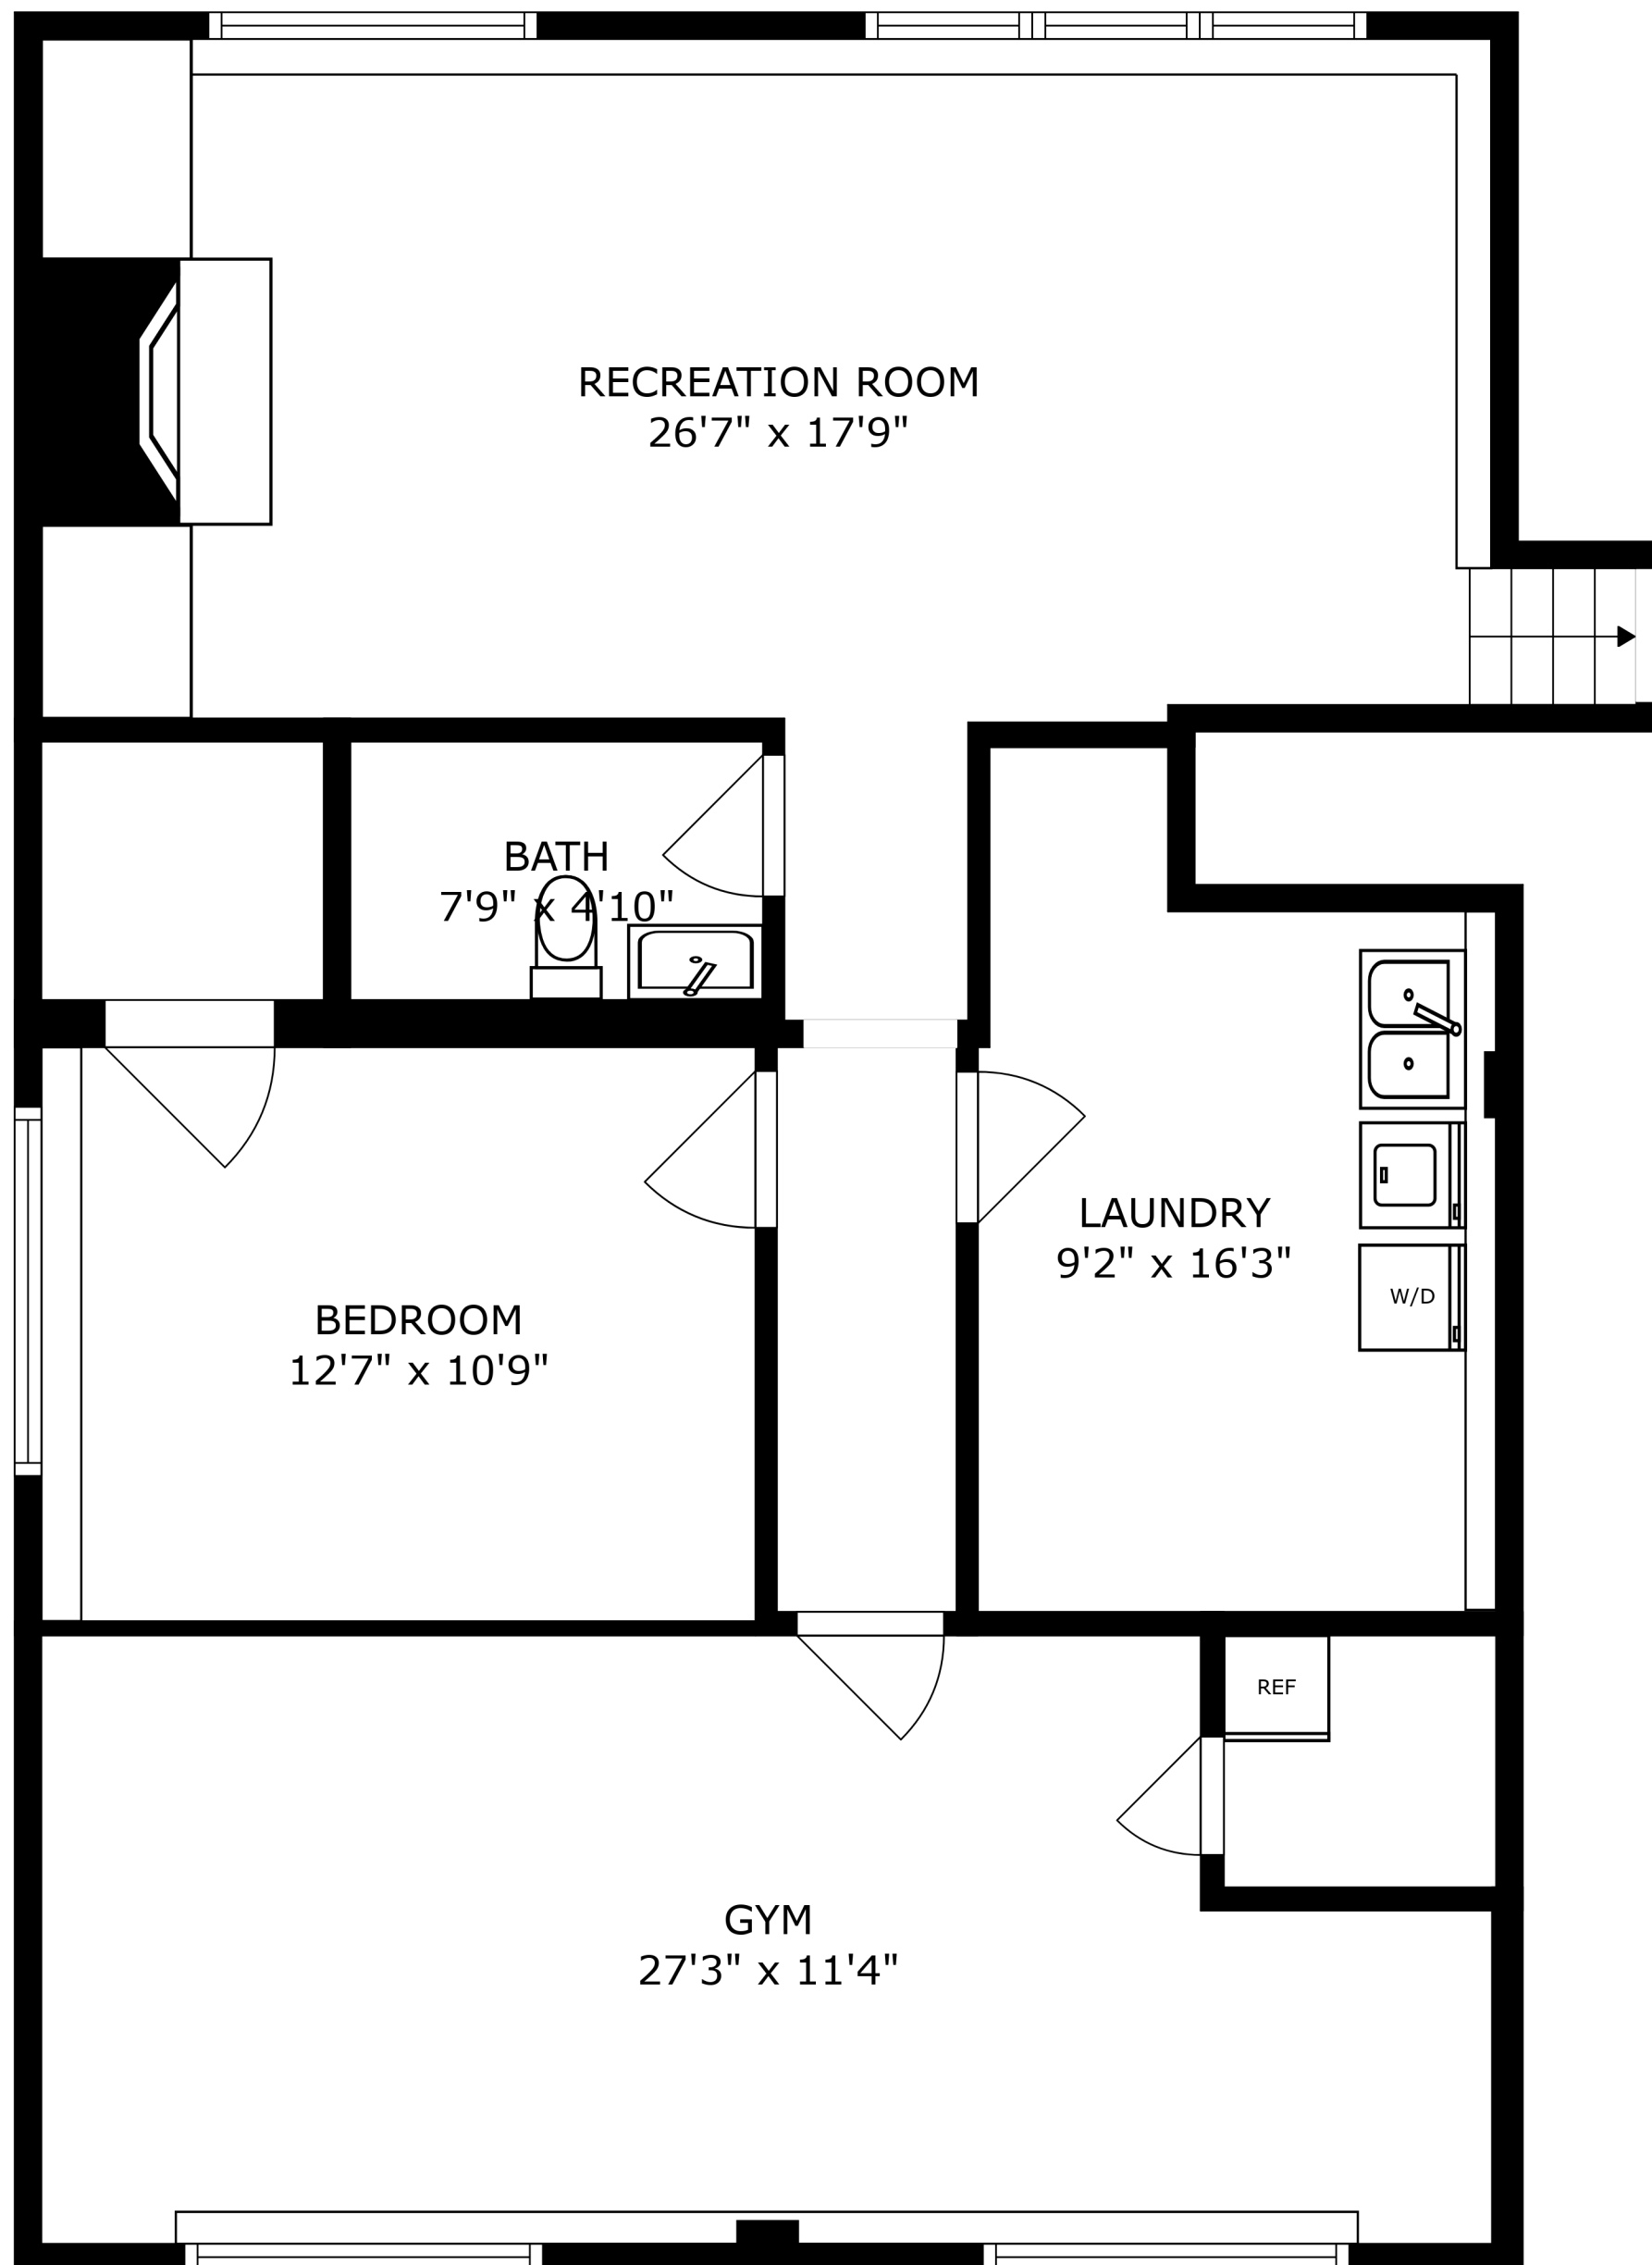

FLOOR 1

FLOOR 2

FLOOR 3

SIZES AND DIMENSIONS ARE APPROXIMATE, ACTUAL MAY VARY.

PATIO
21'7" x 9'1"

GARAGE
19'0" x 21'4"

FOYER
8'4" x 18'8"

PORCH
8'8" x 2'8"

SIZES AND DIMENSIONS ARE APPROXIMATE, ACTUAL MAY VARY.

SIZES AND DIMENSIONS ARE APPROXIMATE, ACTUAL MAY VARY.