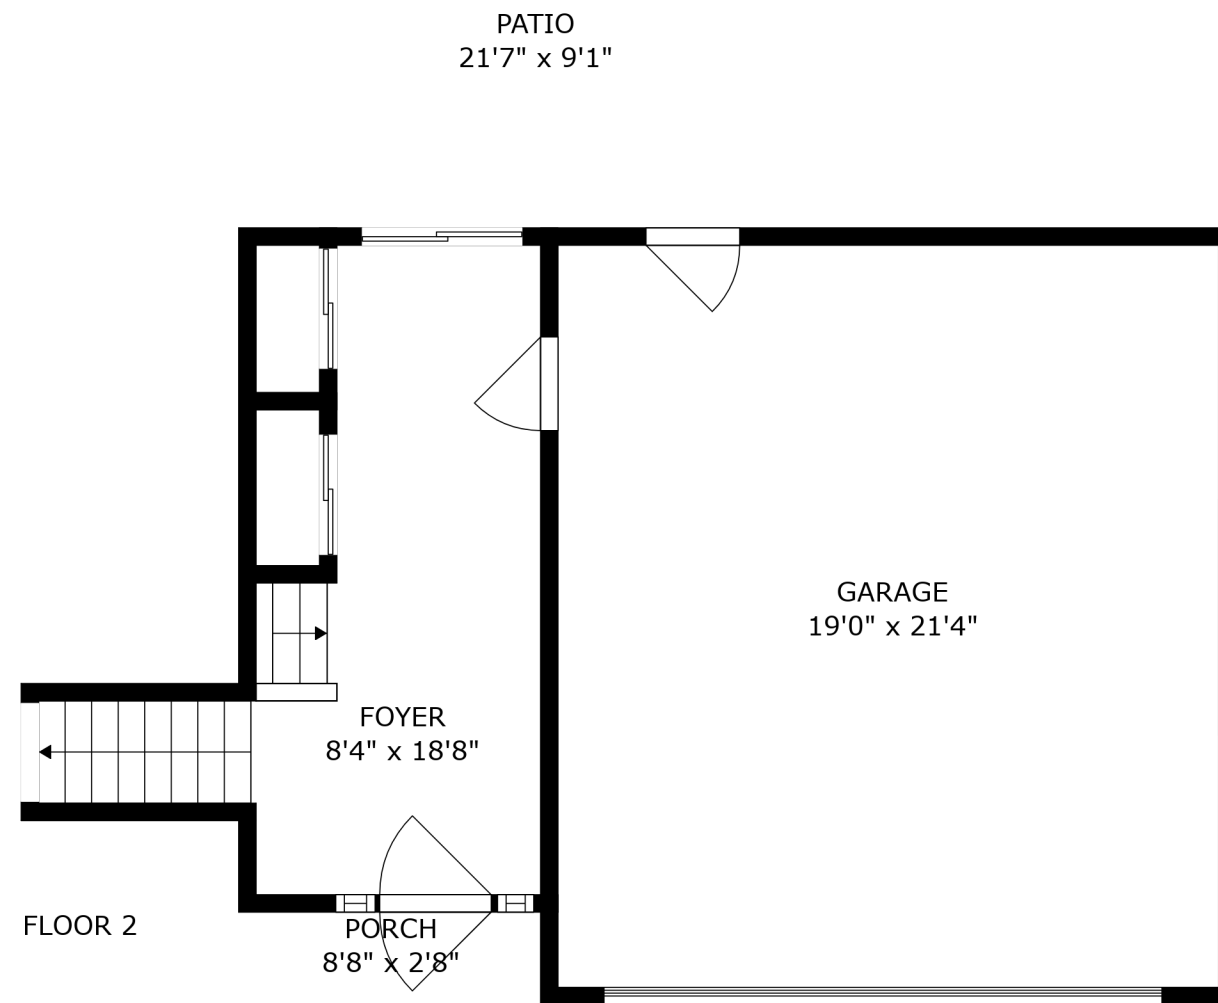

FLOOR 1

FLOOR 2

FLOOR 3

SIZES AND DIMENSIONS ARE APPROXIMATE, ACTUAL MAY VARY.

PATIO
21'7" x 9'1"

GARAGE
19'0" x 21'4"

FOYER
8'4" x 18'8"

PORCH
8'8" x 2'8"

SIZES AND DIMENSIONS ARE APPROXIMATE, ACTUAL MAY VARY.

SIZES AND DIMENSIONS ARE APPROXIMATE, ACTUAL MAY VARY.