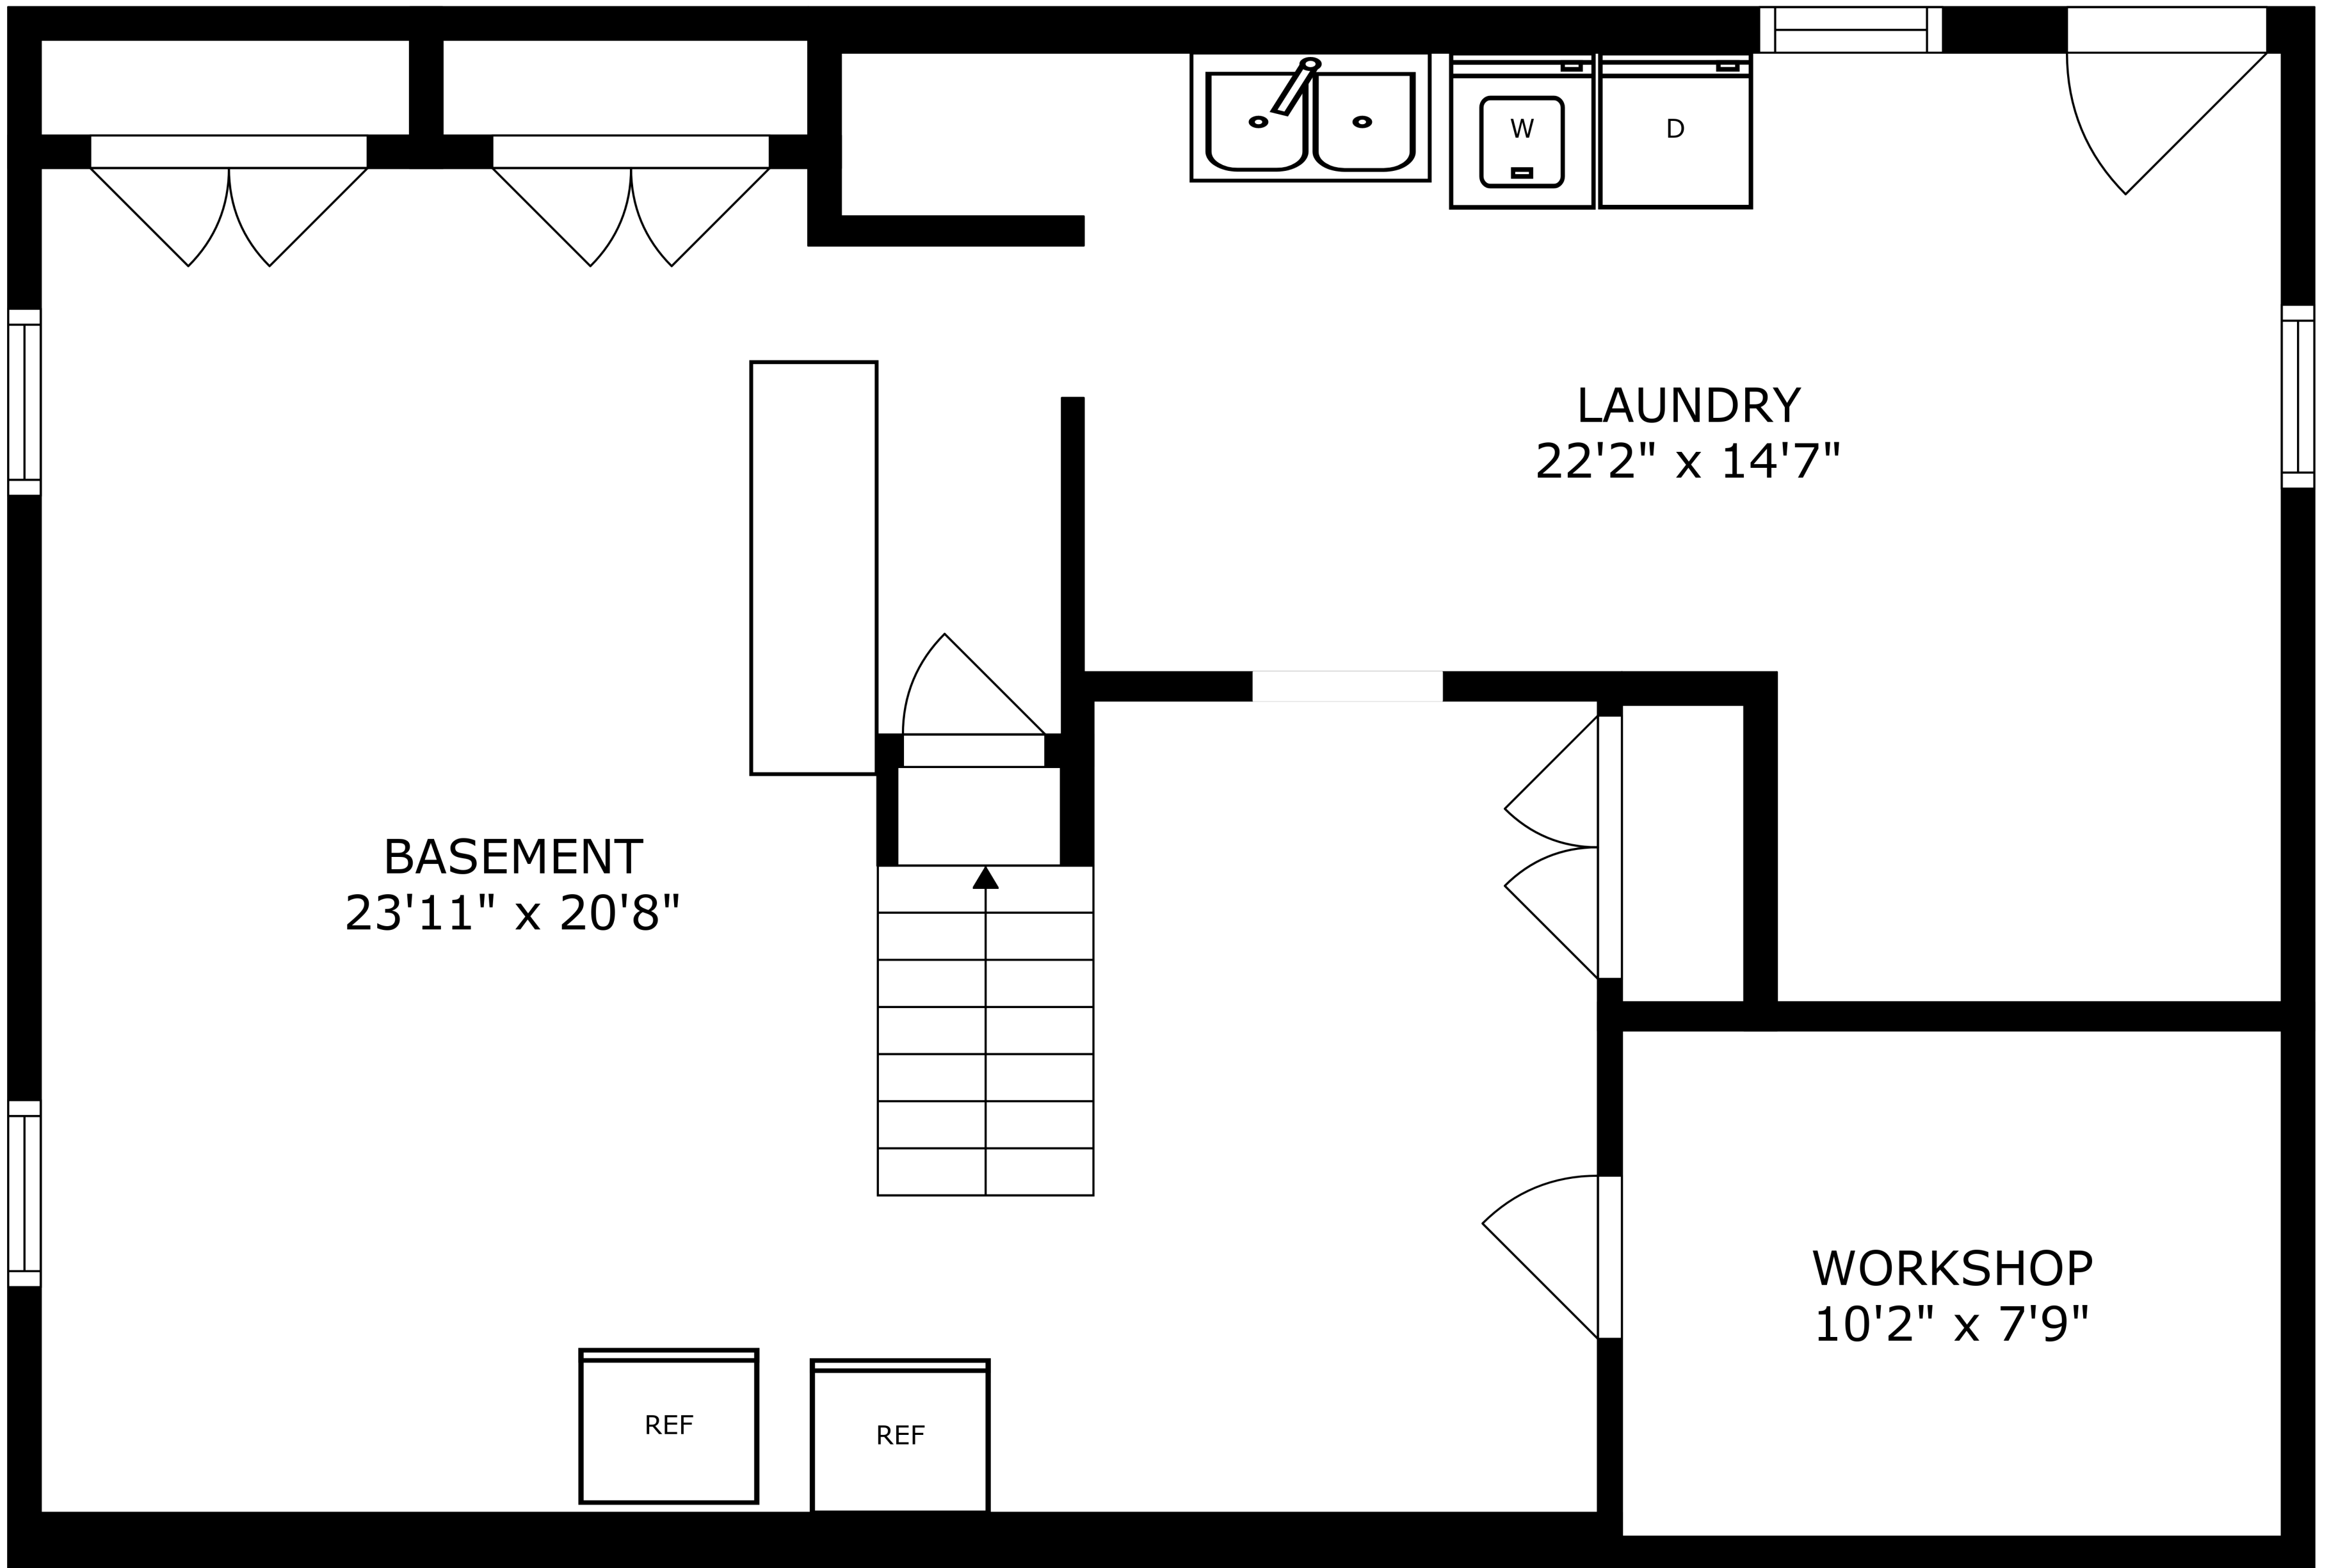

FLOOR 2

FLOOR 3

FLOOR 1

SIZES AND DIMENSIONS ARE APPROXIMATE, ACTUAL MAY VARY.

SIZES AND DIMENSIONS ARE APPROXIMATE, ACTUAL MAY VARY.

BASEMENT  
23'11" x 20'8"

LAUNDRY  
22'2" x 14'7"

WORKSHOP  
10'2" x 7'9"