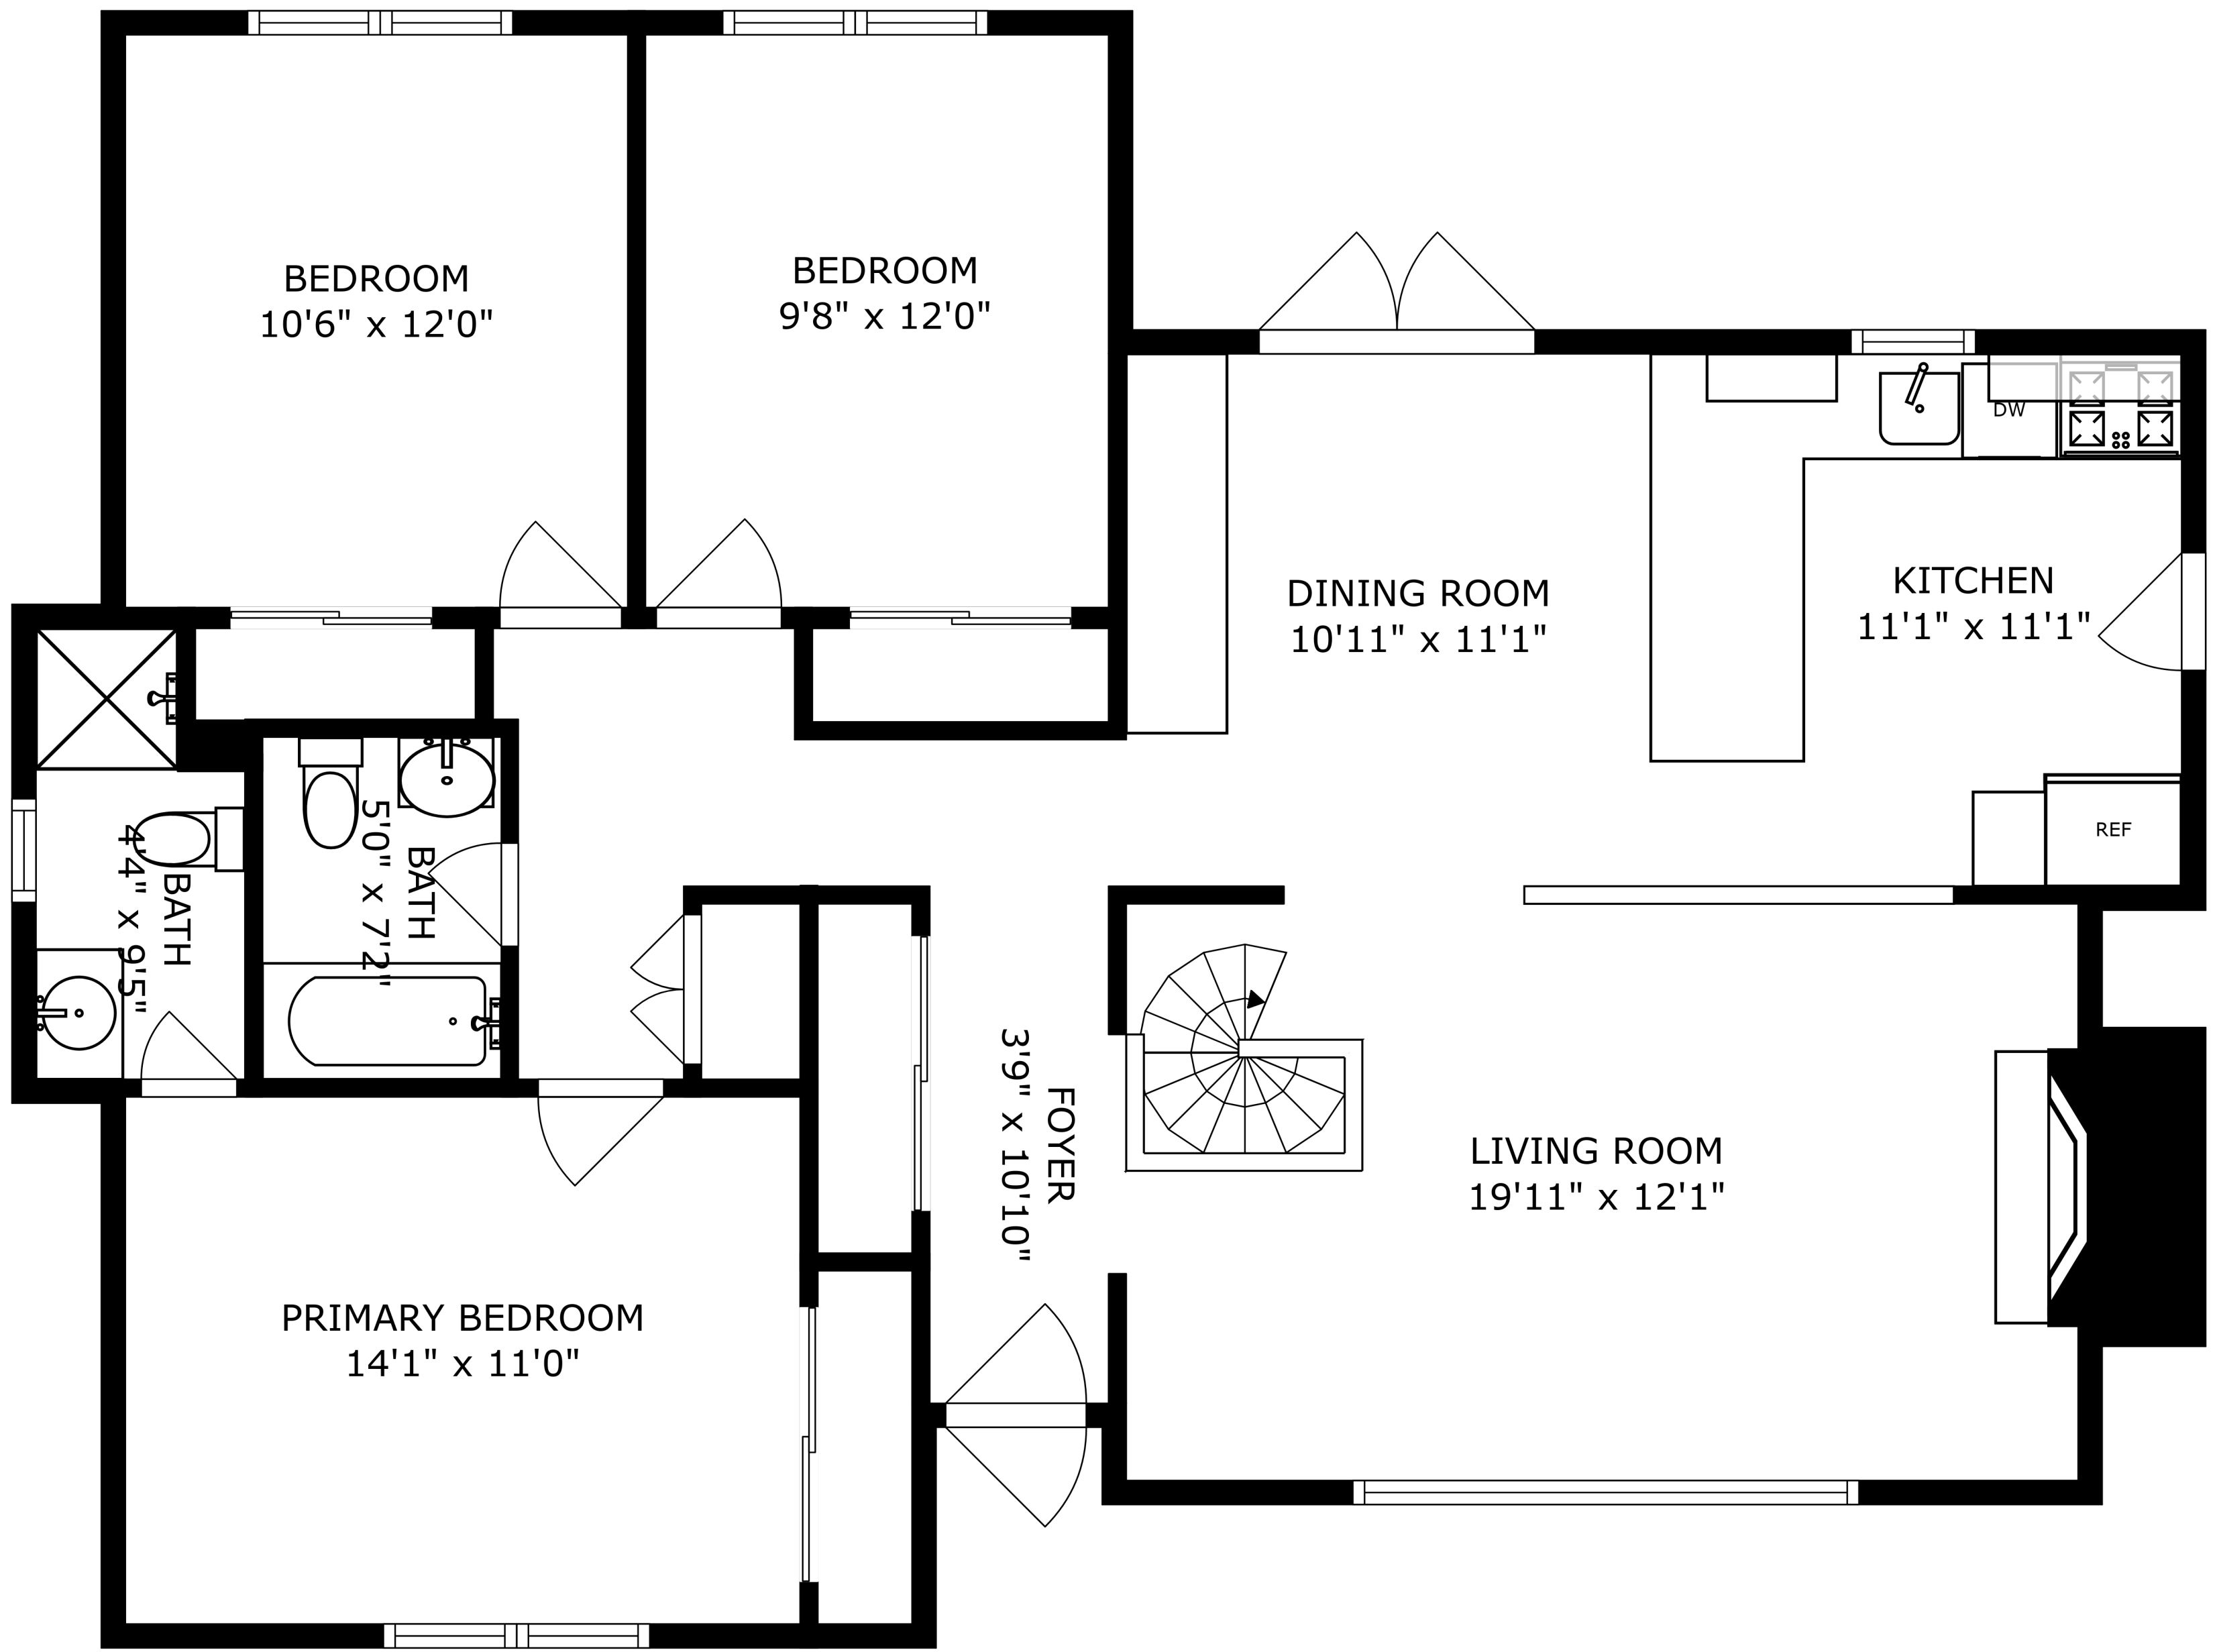

FLOOR 1

FLOOR 2

SIZES AND DIMENSIONS ARE APPROXIMATE, ACTUAL MAY VARY.

RECREATION ROOM  
40'10" x 31'3"