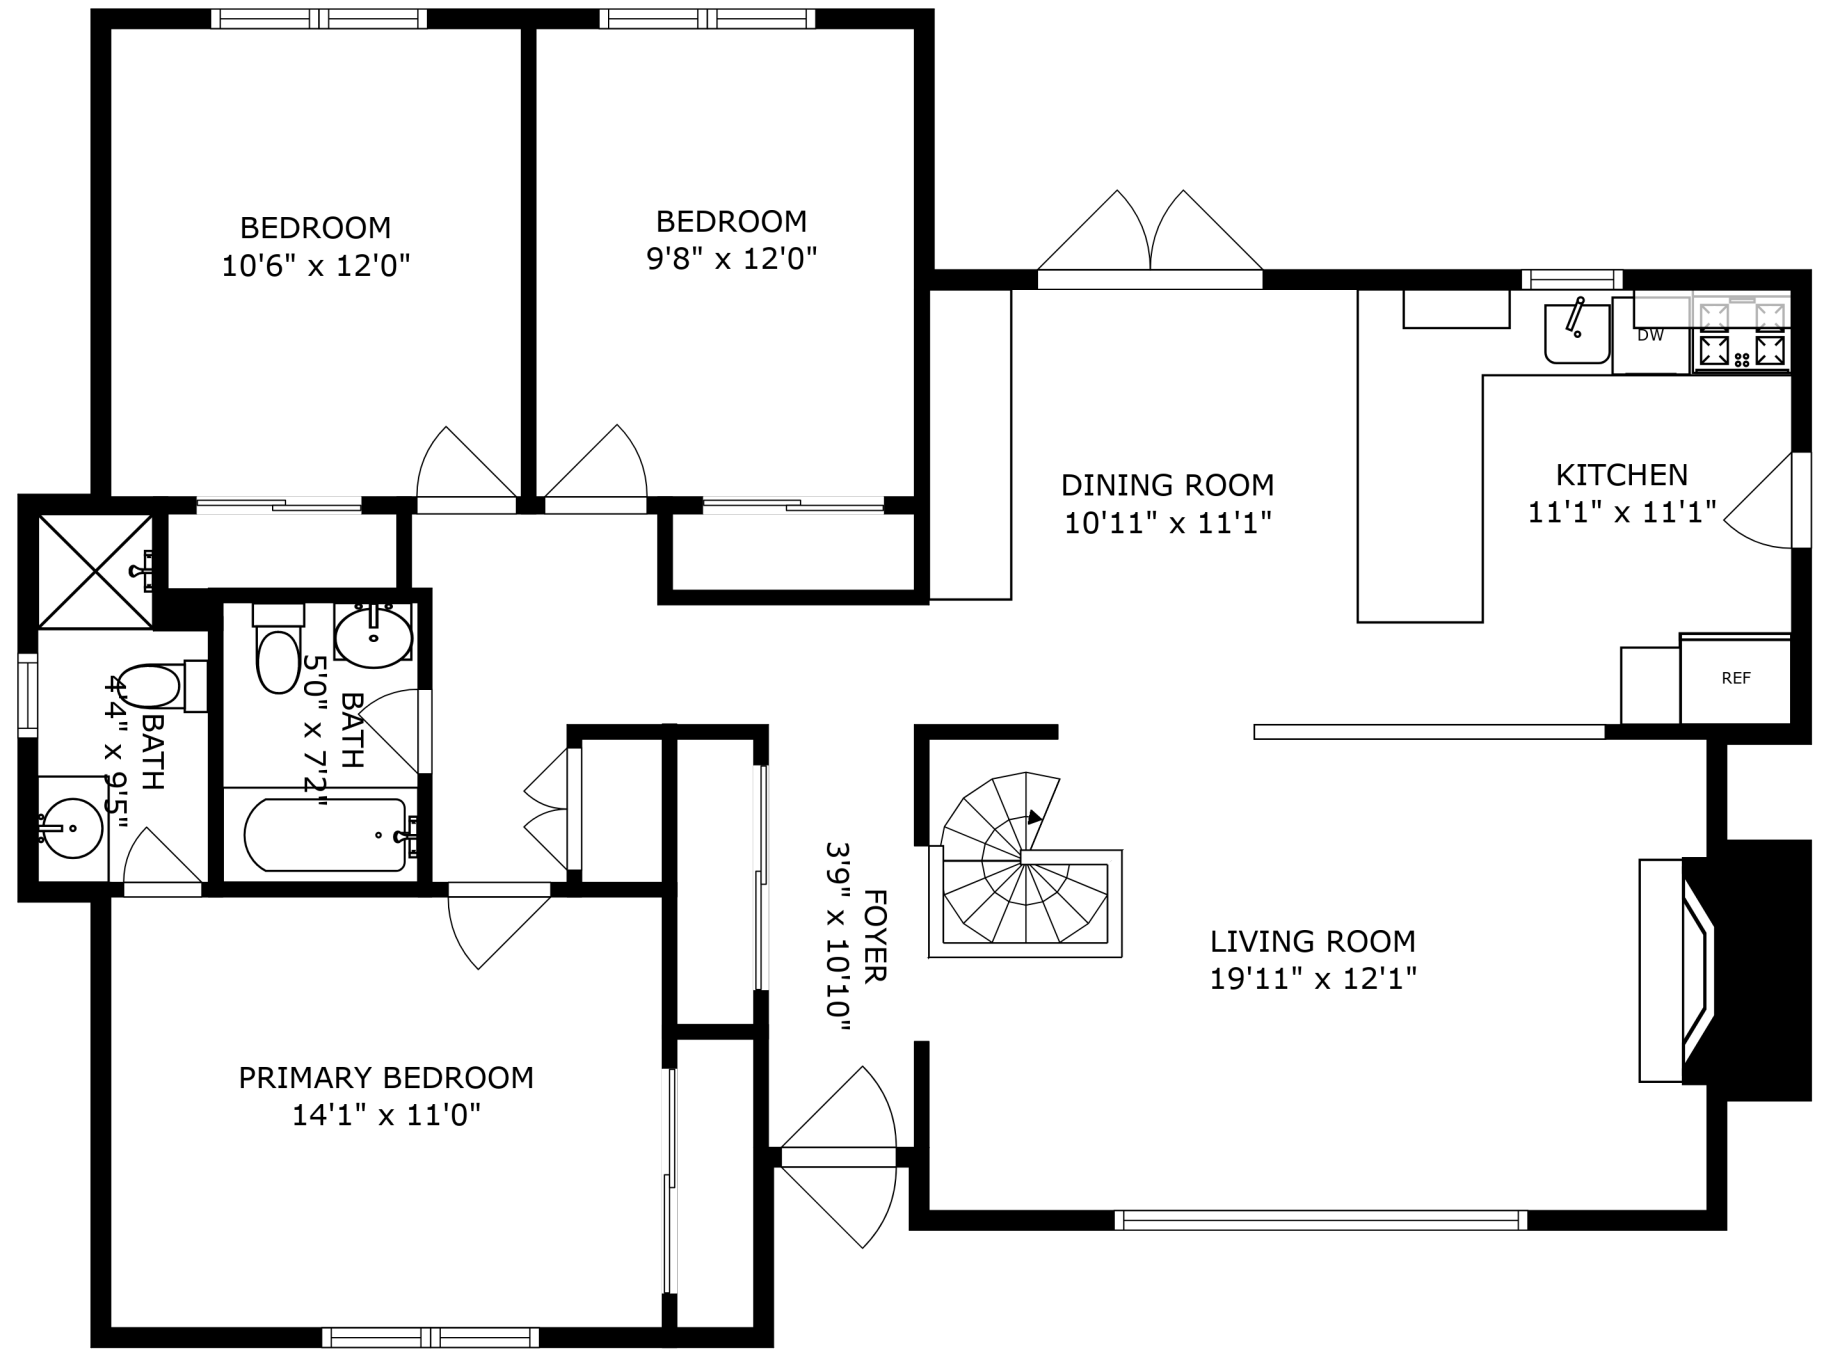

FLOOR 1

FLOOR 2

SIZES AND DIMENSIONS ARE APPROXIMATE, ACTUAL MAY VARY.

RECREATION ROOM  
40'10" x 31'3"