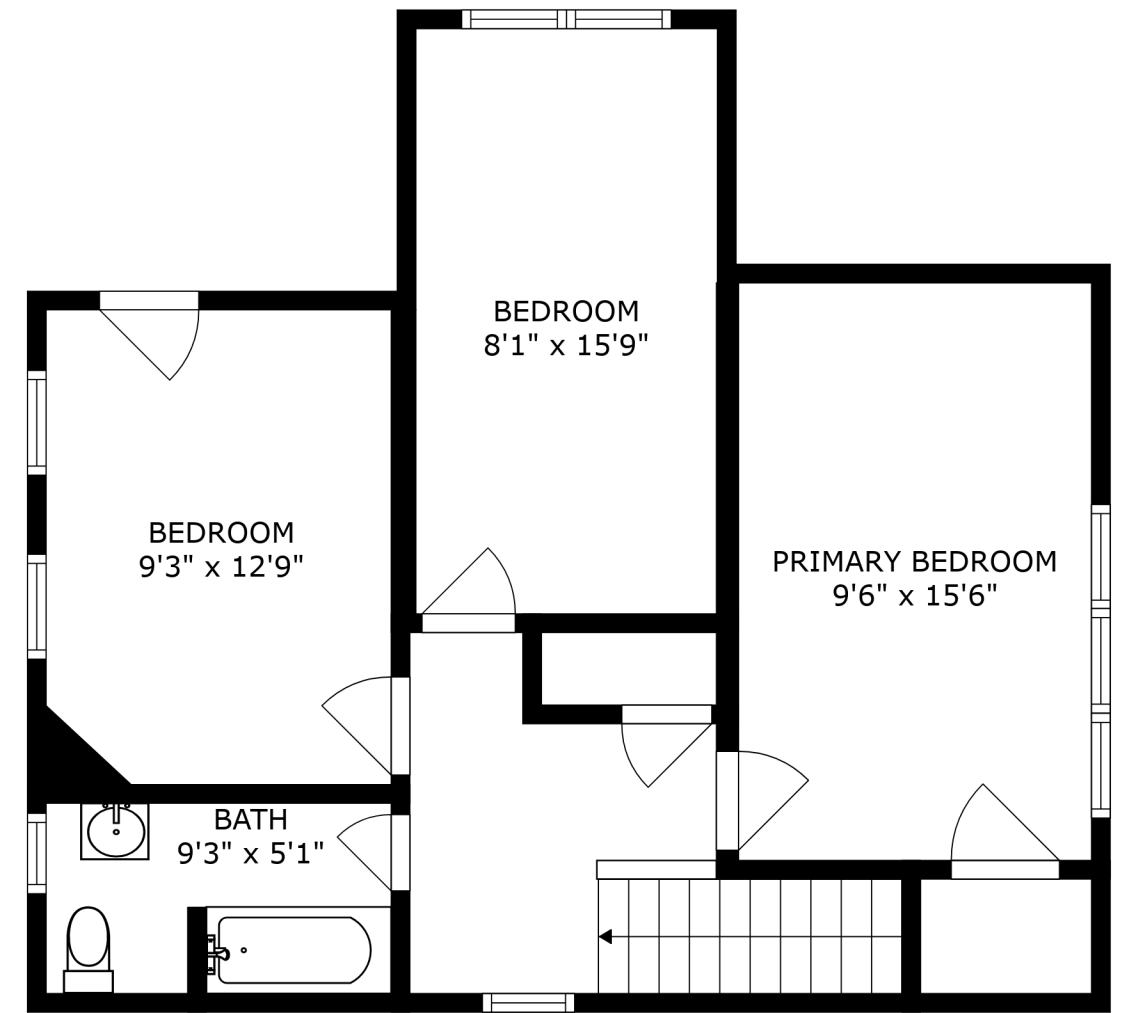

FLOOR 2

FLOOR 3

FLOOR 1

SIZES AND DIMENSIONS ARE APPROXIMATE, ACTUAL MAY VARY.

SIZES AND DIMENSIONS ARE APPROXIMATE, ACTUAL MAY VARY.

PATIO  
19'6" x 15'11"

STORAGE  
7'7" x 8'7"

STORAGE  
24'7" x 17'7"

SITTING ROOM  
17'2" x 11'1"