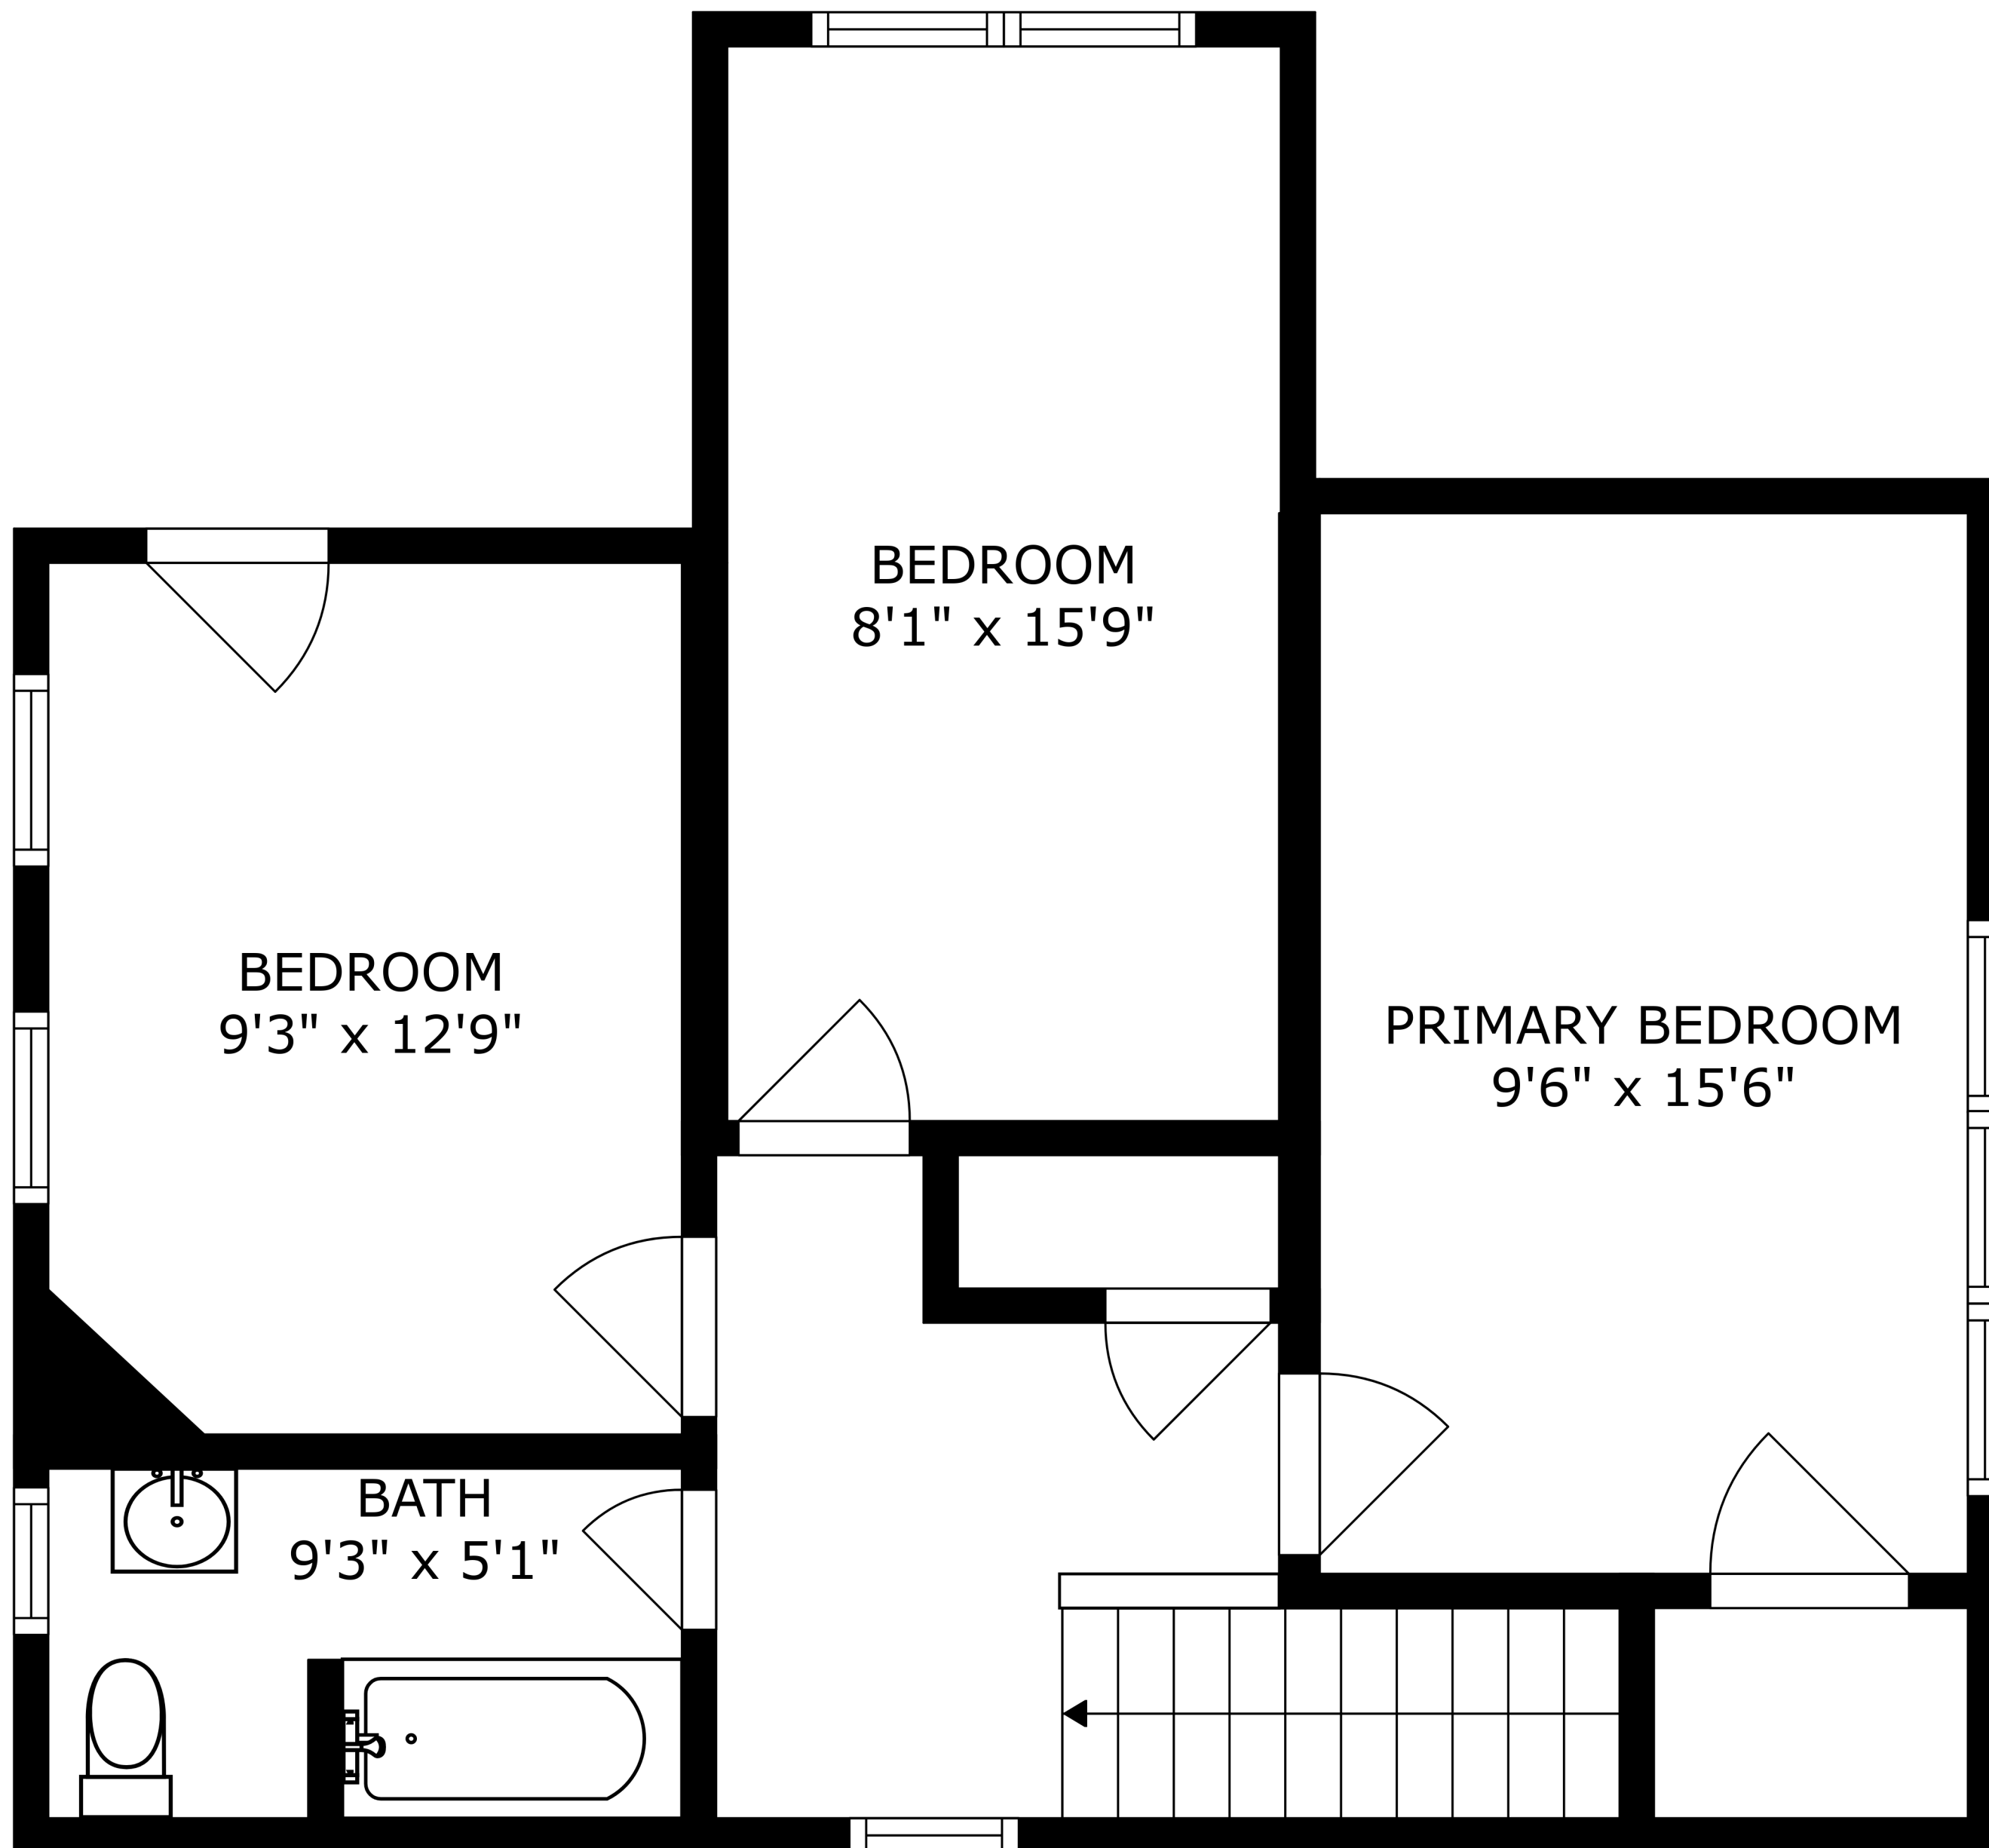

FLOOR 2

FLOOR 3

FLOOR 1

SIZES AND DIMENSIONS ARE APPROXIMATE, ACTUAL MAY VARY.

SIZES AND DIMENSIONS ARE APPROXIMATE, ACTUAL MAY VARY.

PATIO  
19'6" x 15'11"

STORAGE  
7'7" x 8'7"

STORAGE  
24'7" x 17'7"

SITTING ROOM  
17'2" x 11'1"