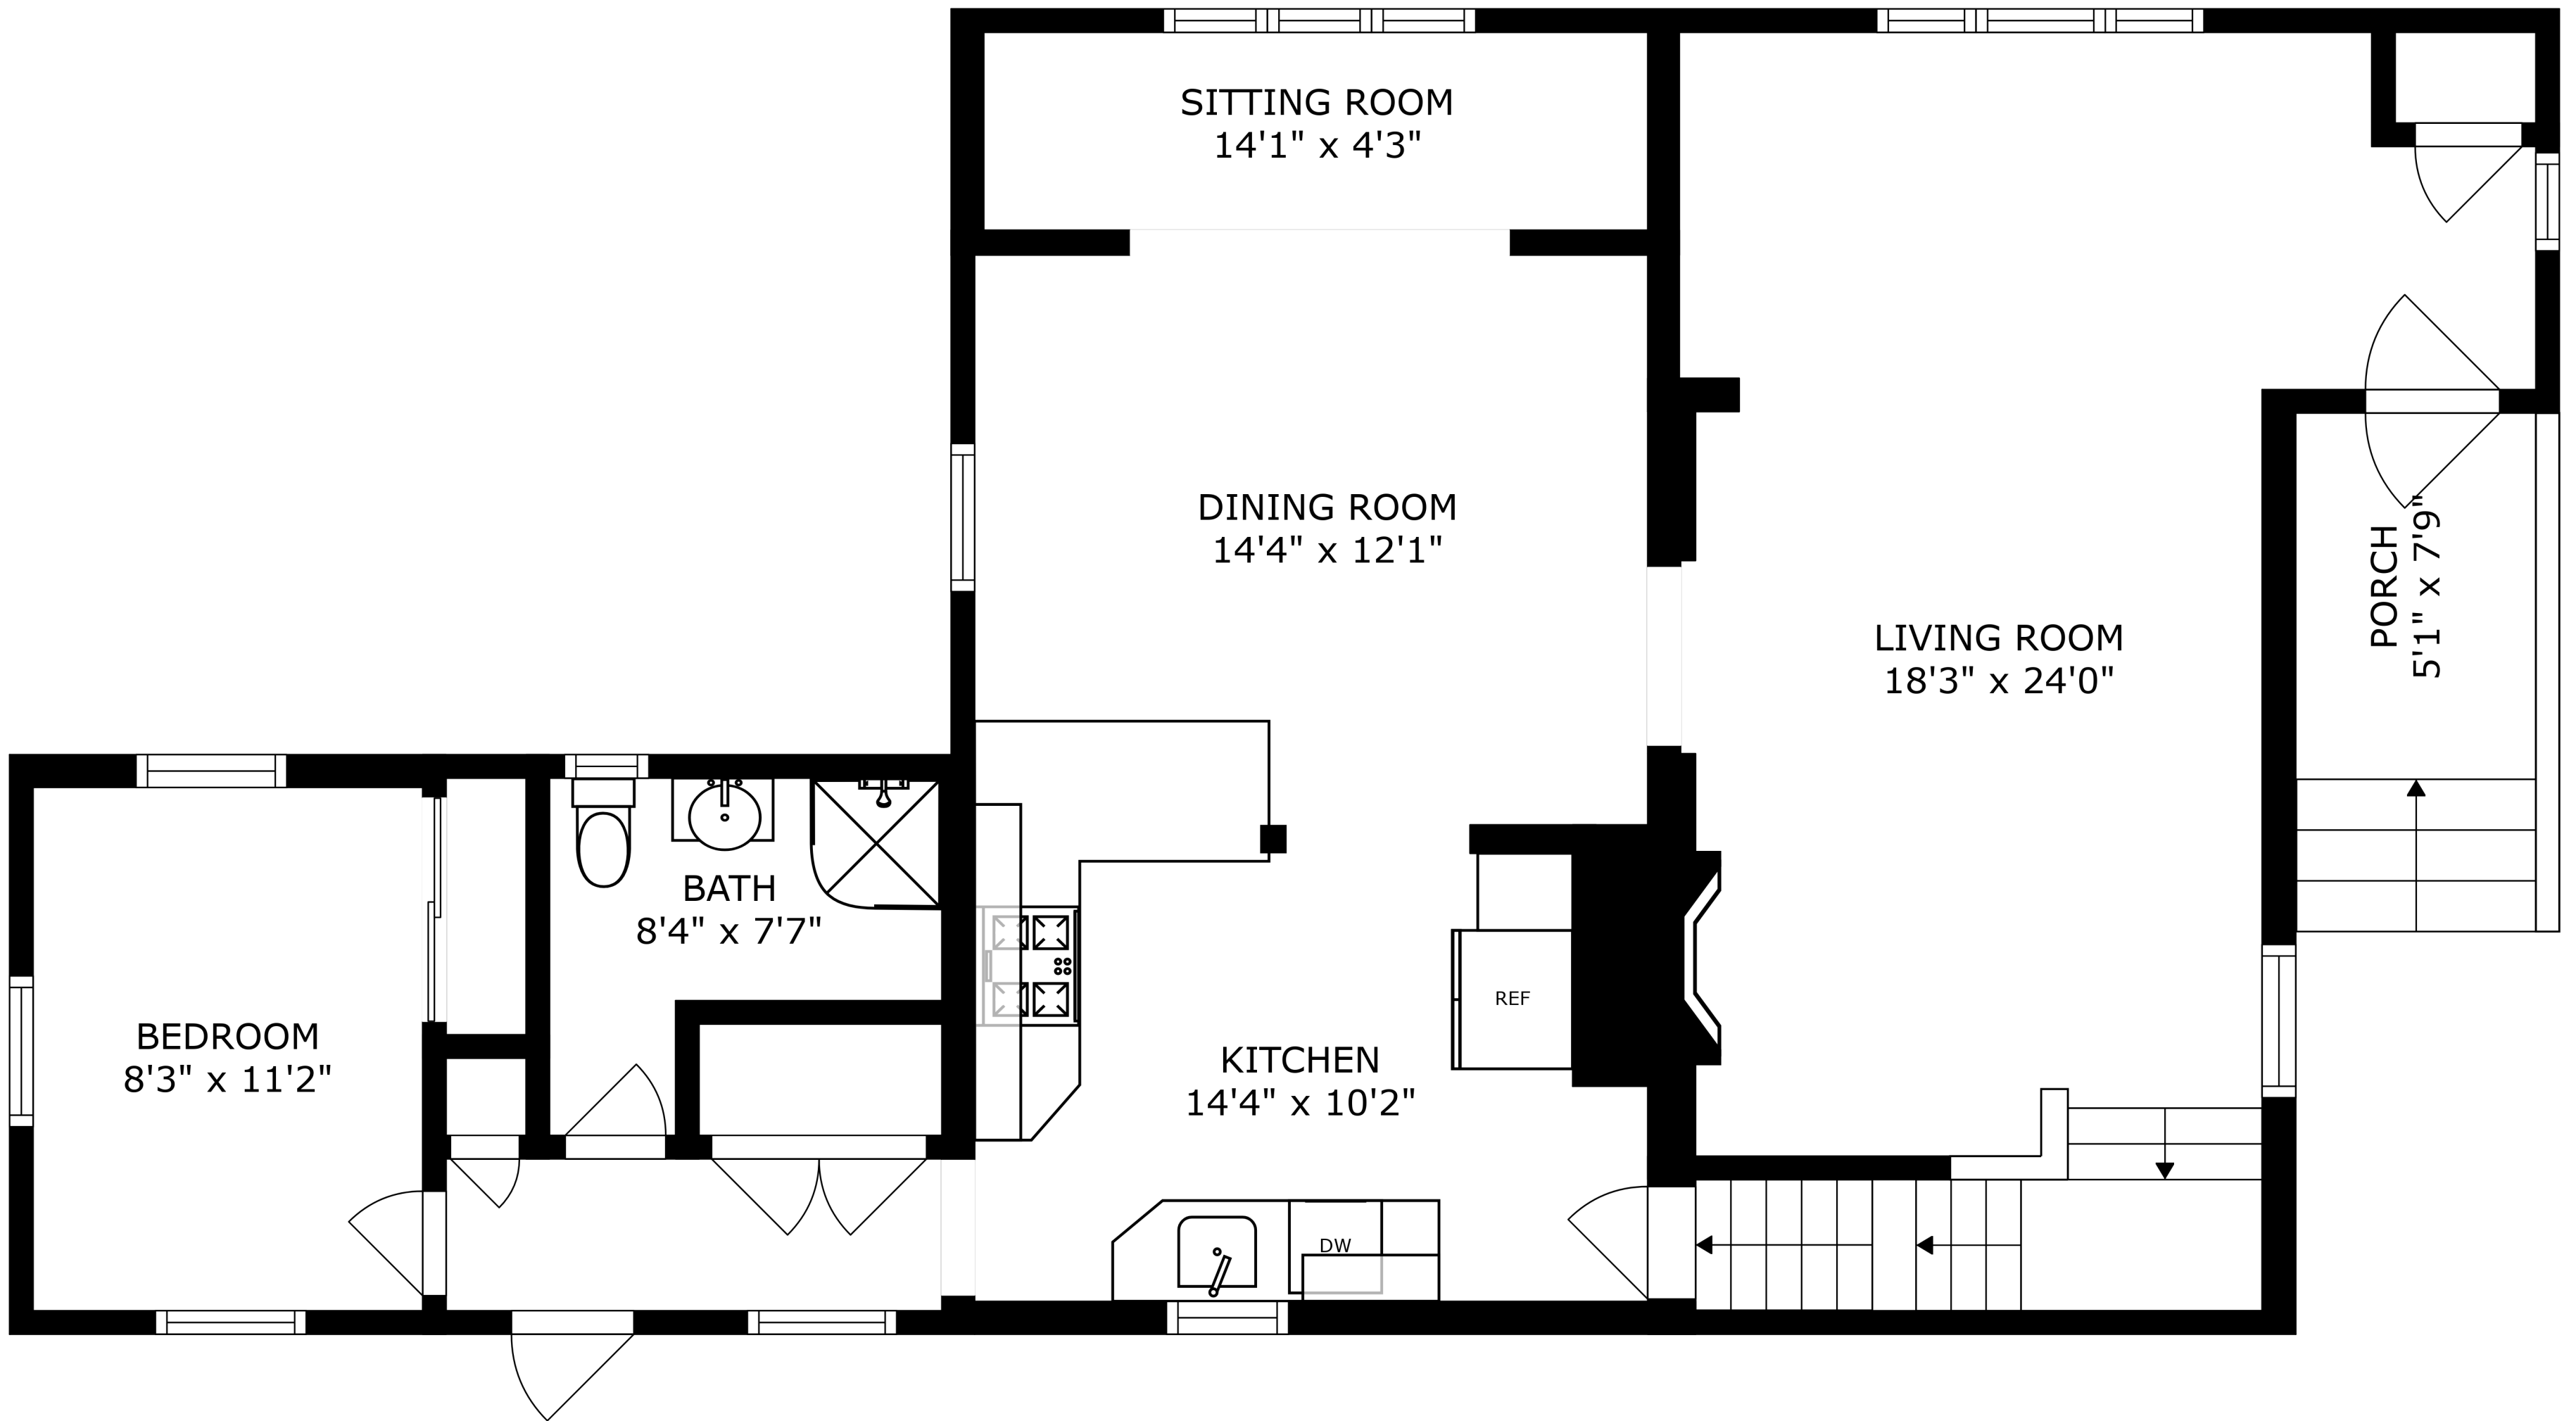

FLOOR 2

FLOOR 3

FLOOR 1

SIZES AND DIMENSIONS ARE APPROXIMATE, ACTUAL MAY VARY.

SIZES AND DIMENSIONS ARE APPROXIMATE, ACTUAL MAY VARY.

PATIO  
19'6" x 15'11"

STORAGE  
7'7" x 8'7"

STORAGE  
24'7" x 17'7"

SITTING ROOM  
17'2" x 11'1"