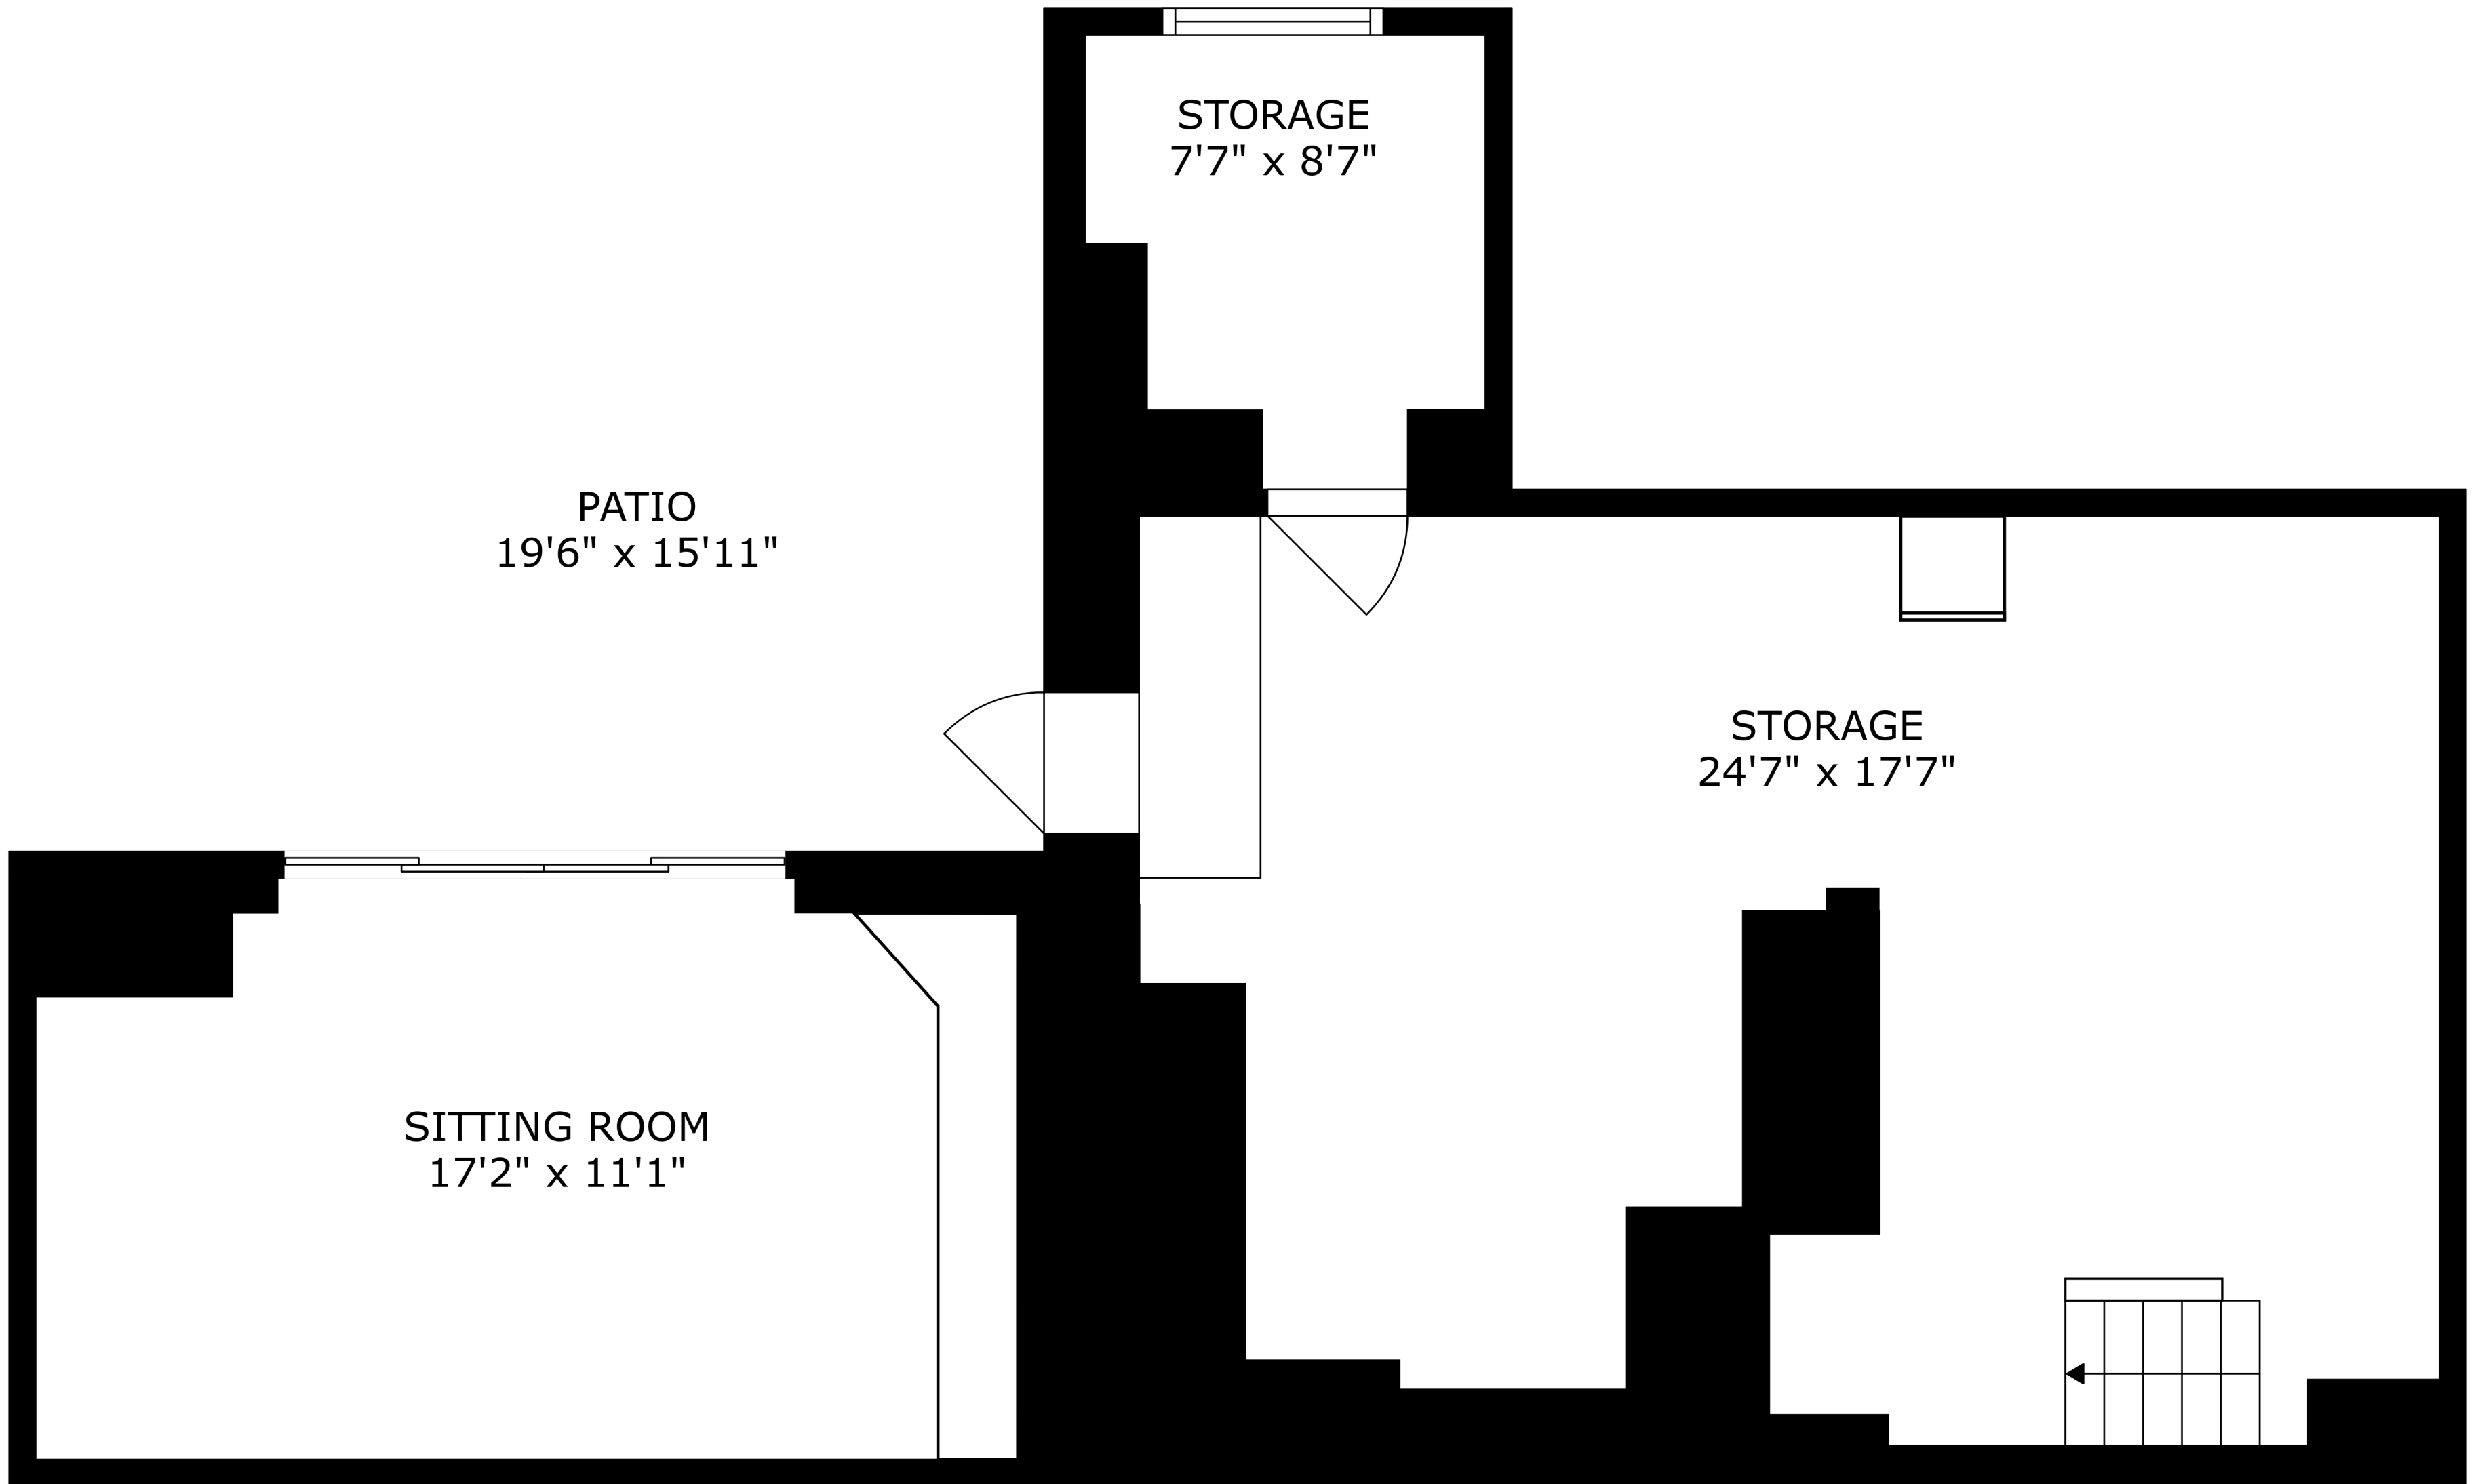

FLOOR 2

FLOOR 3

FLOOR 1

SIZES AND DIMENSIONS ARE APPROXIMATE, ACTUAL MAY VARY.

SIZES AND DIMENSIONS ARE APPROXIMATE, ACTUAL MAY VARY.

PATIO  
19'6" x 15'11"

STORAGE  
7'7" x 8'7"

STORAGE  
24'7" x 17'7"

SITTING ROOM  
17'2" x 11'1"