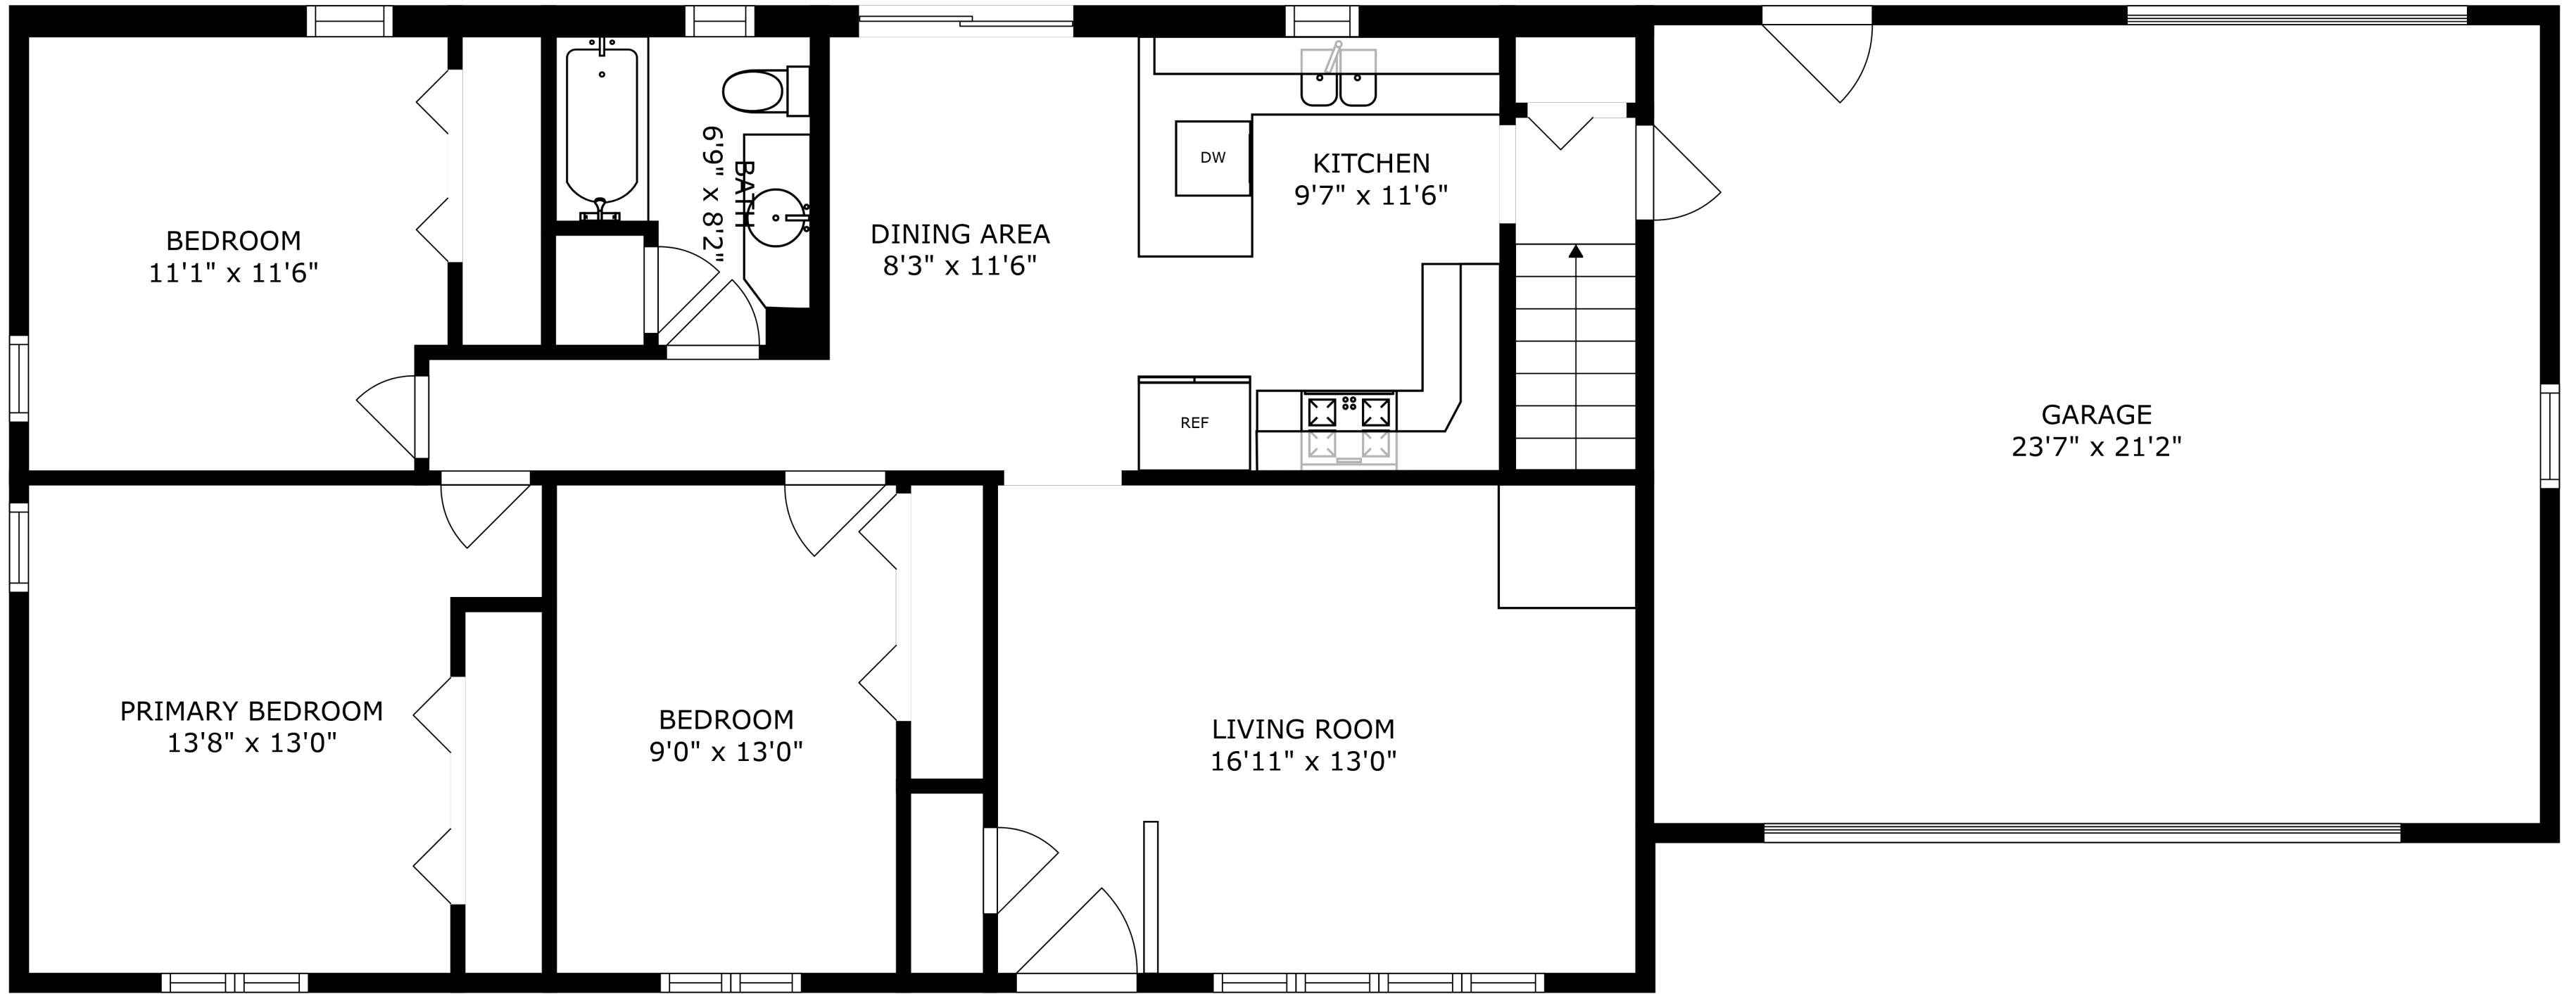

FLOOR 2

FLOOR 1

SIZES AND DIMENSIONS ARE APPROXIMATE, ACTUAL MAY VARY.

BEDROOM  
11'9" x 14'10"

BATH  
7'2" x 10'5"

ELECTRICAL ROOM  
5'6" x 10'5"

LAUNDRY  
17'4" x 10'8"

RECREATION ROOM  
30'1" x 12'4"

STORAGE  
10'11" x 5'8"