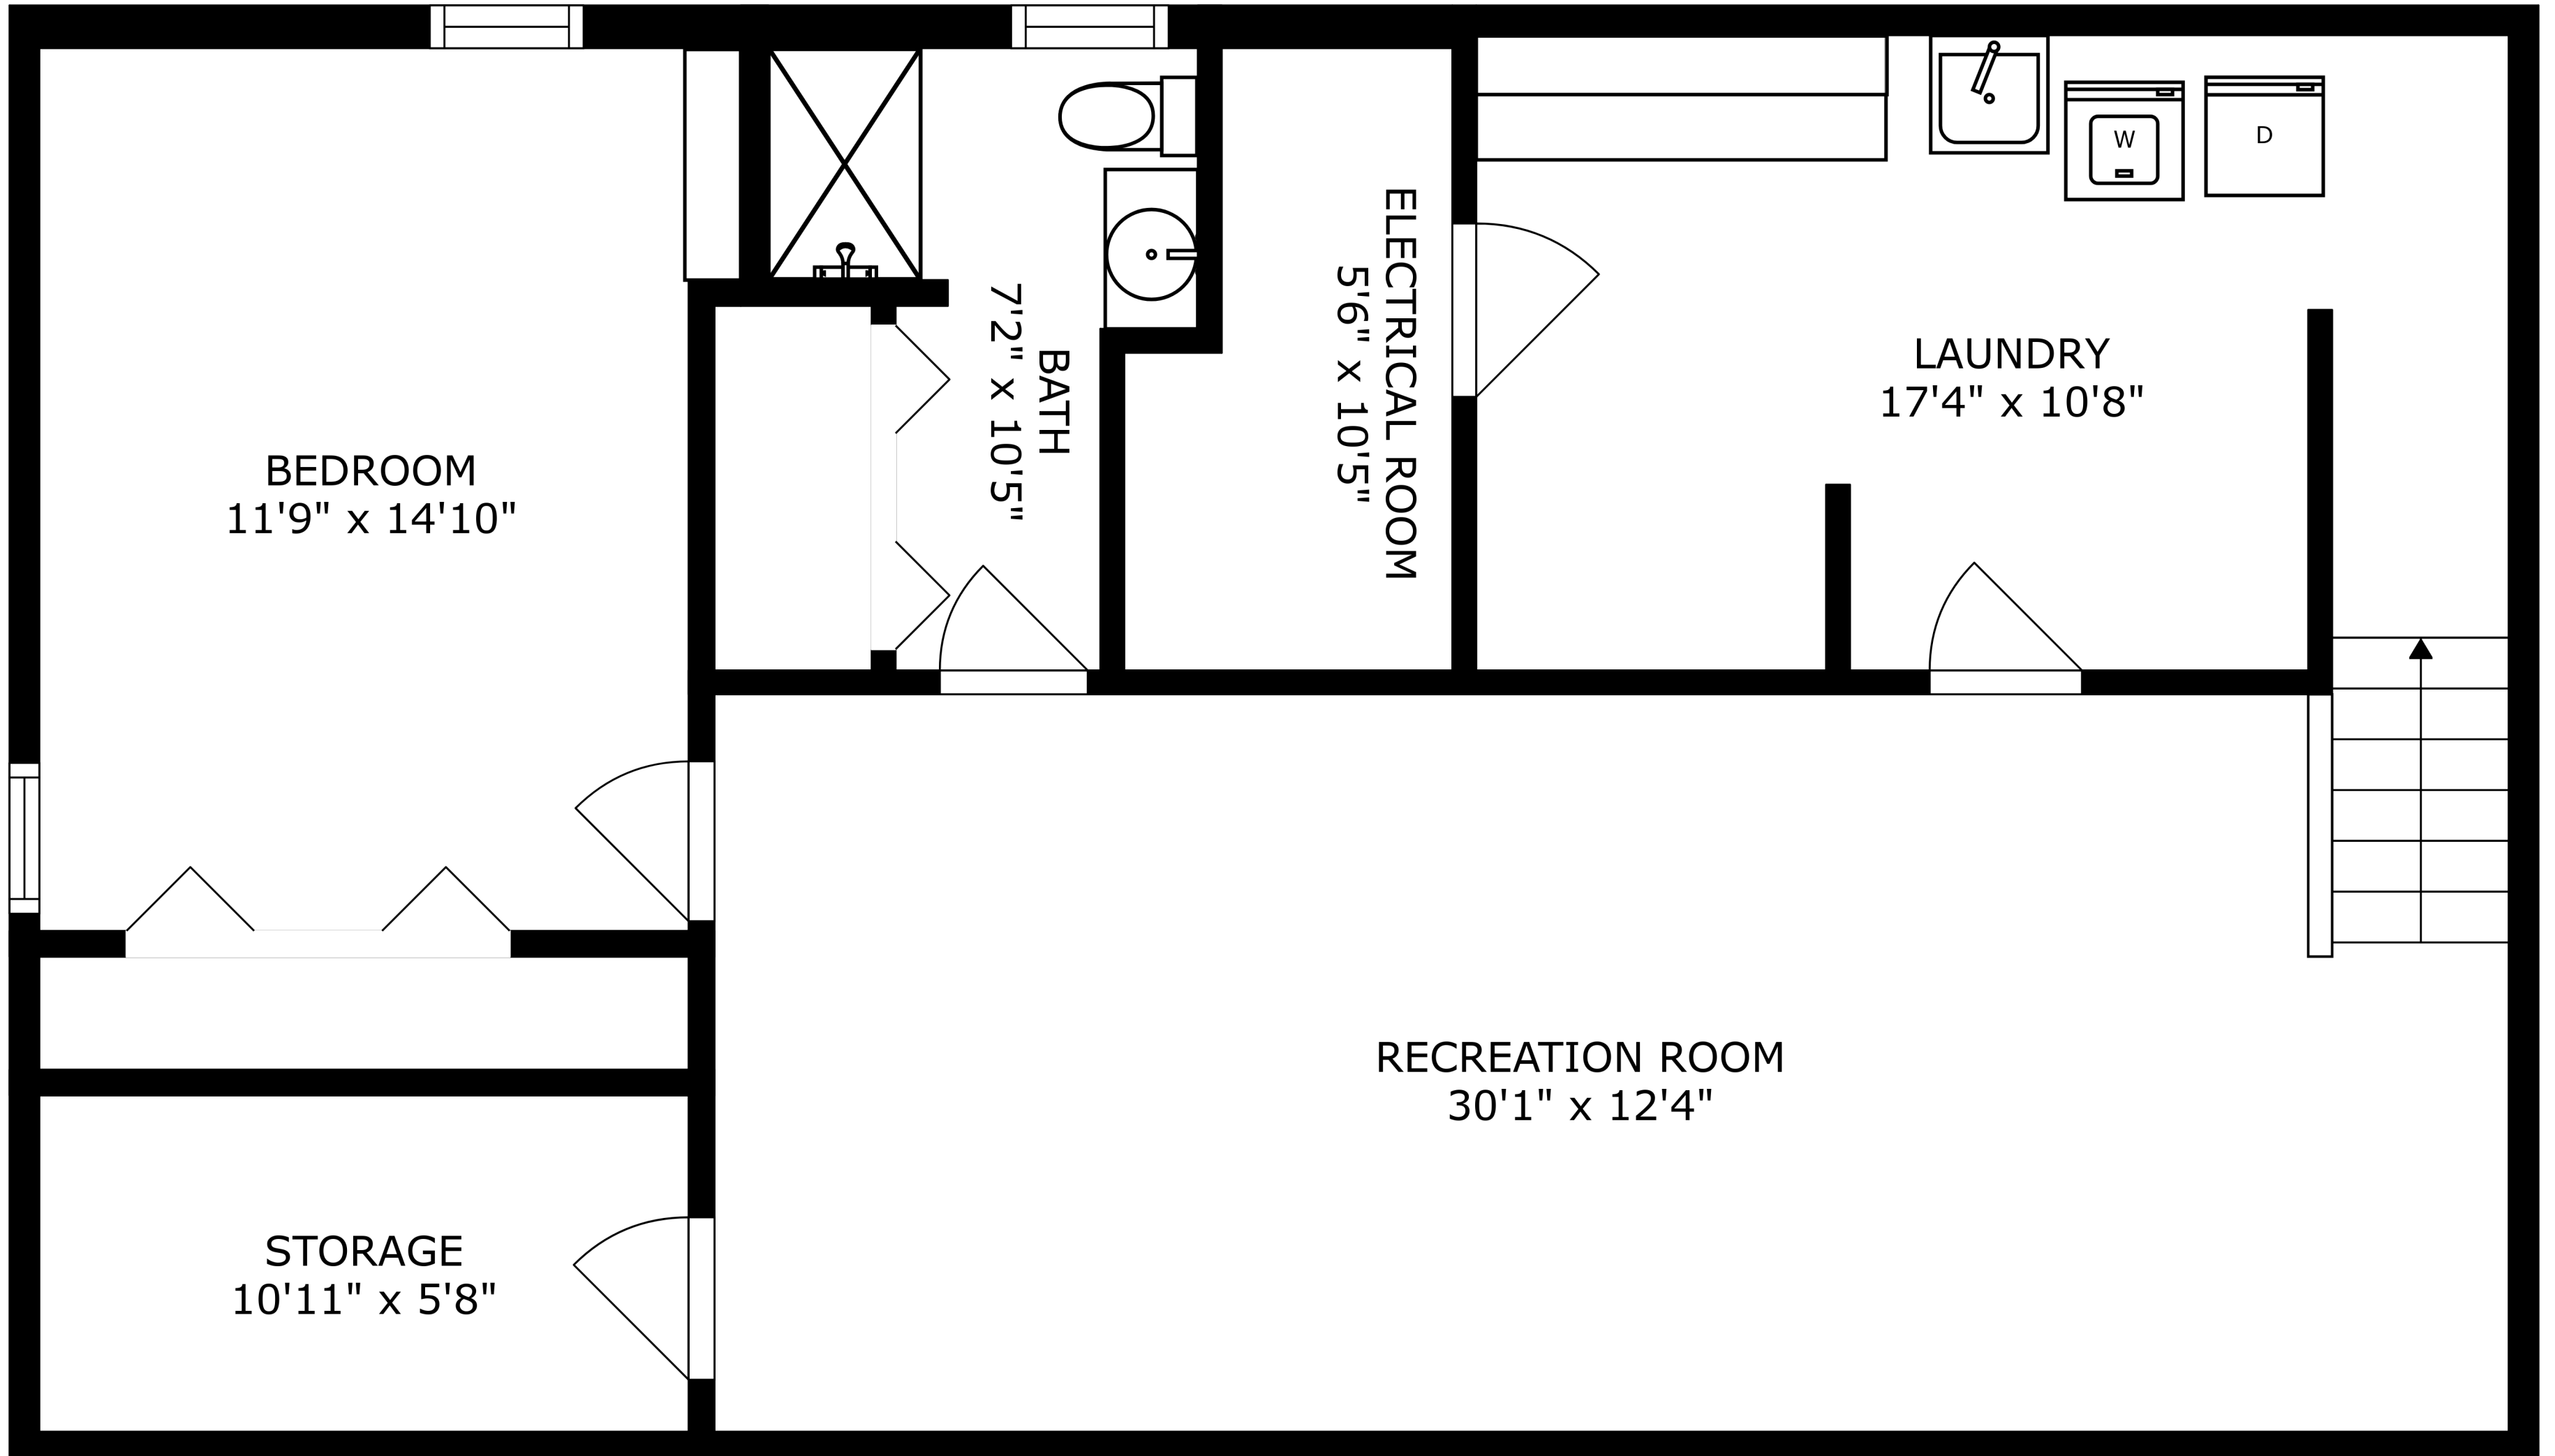

FLOOR 2

FLOOR 1

SIZES AND DIMENSIONS ARE APPROXIMATE, ACTUAL MAY VARY.

BEDROOM  
11'9" x 14'10"

BATH  
7'2" x 10'5"

ELECTRICAL ROOM  
5'6" x 10'5"

LAUNDRY  
17'4" x 10'8"

RECREATION ROOM  
30'1" x 12'4"

STORAGE  
10'11" x 5'8"