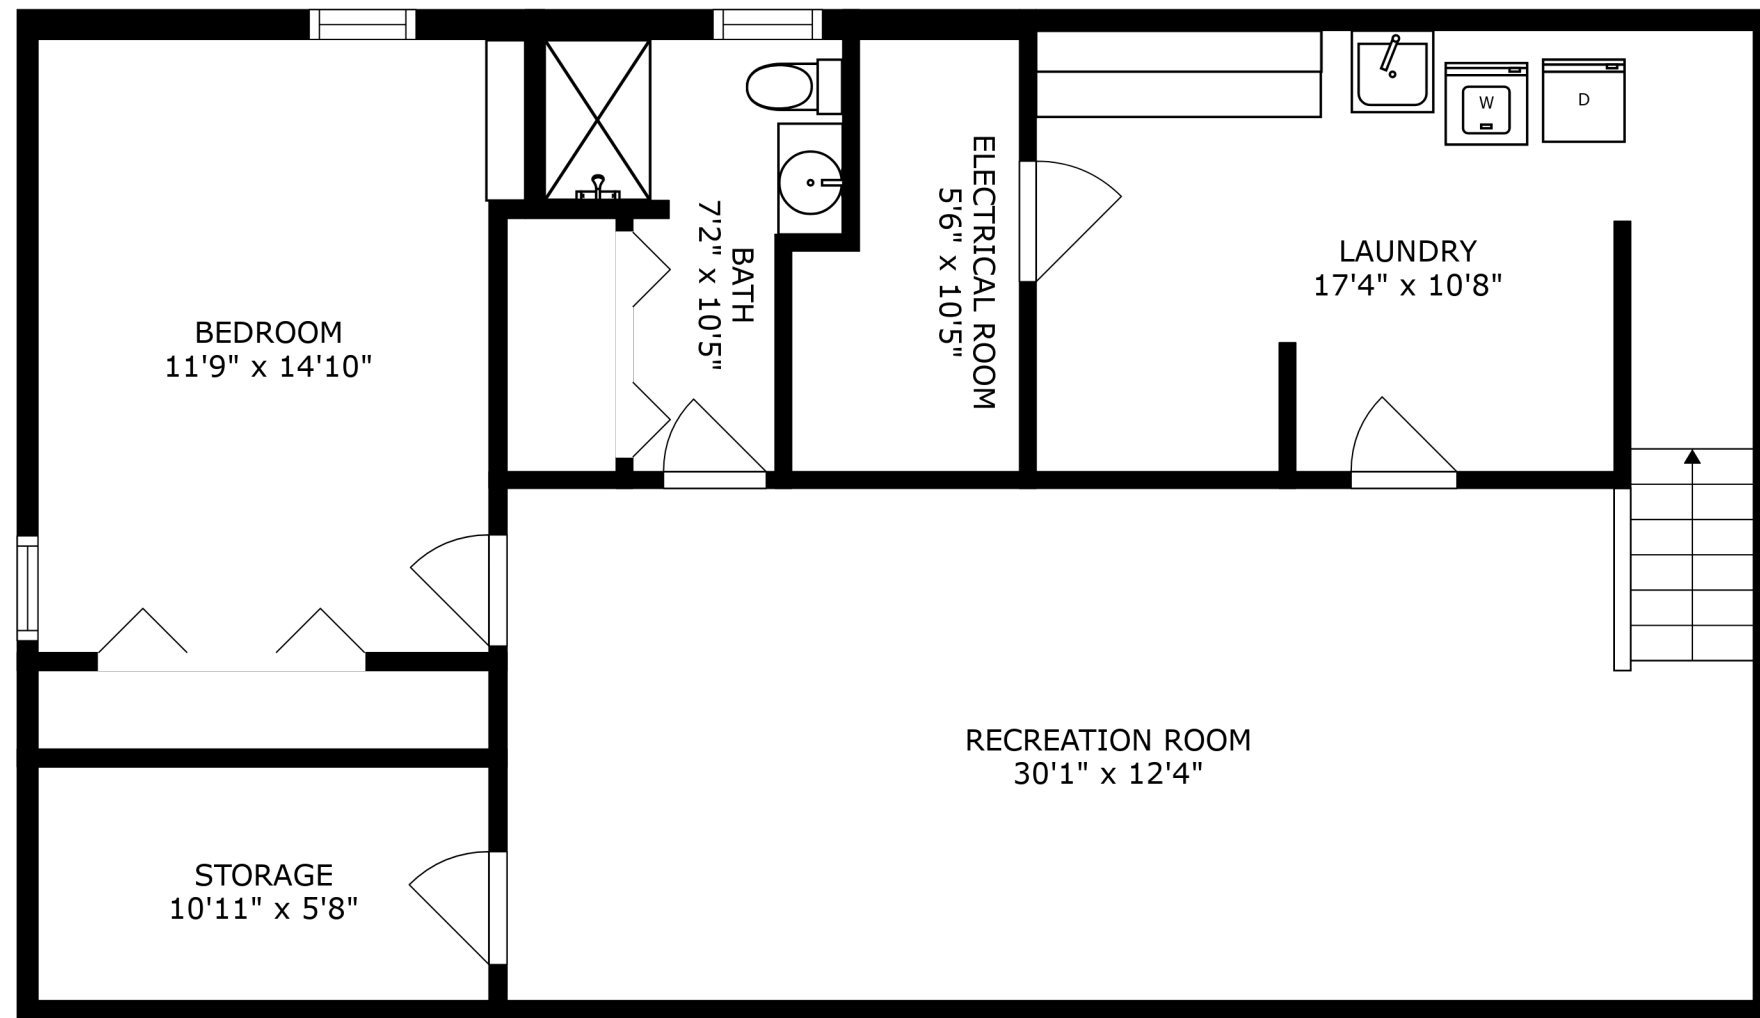

FLOOR 2

FLOOR 1

SIZES AND DIMENSIONS ARE APPROXIMATE, ACTUAL MAY VARY.

BEDROOM  
11'9" x 14'10"

BATH  
7'2" x 10'5"

ELECTRICAL ROOM  
5'6" x 10'5"

LAUNDRY  
17'4" x 10'8"

RECREATION ROOM  
30'1" x 12'4"

STORAGE  
10'11" x 5'8"