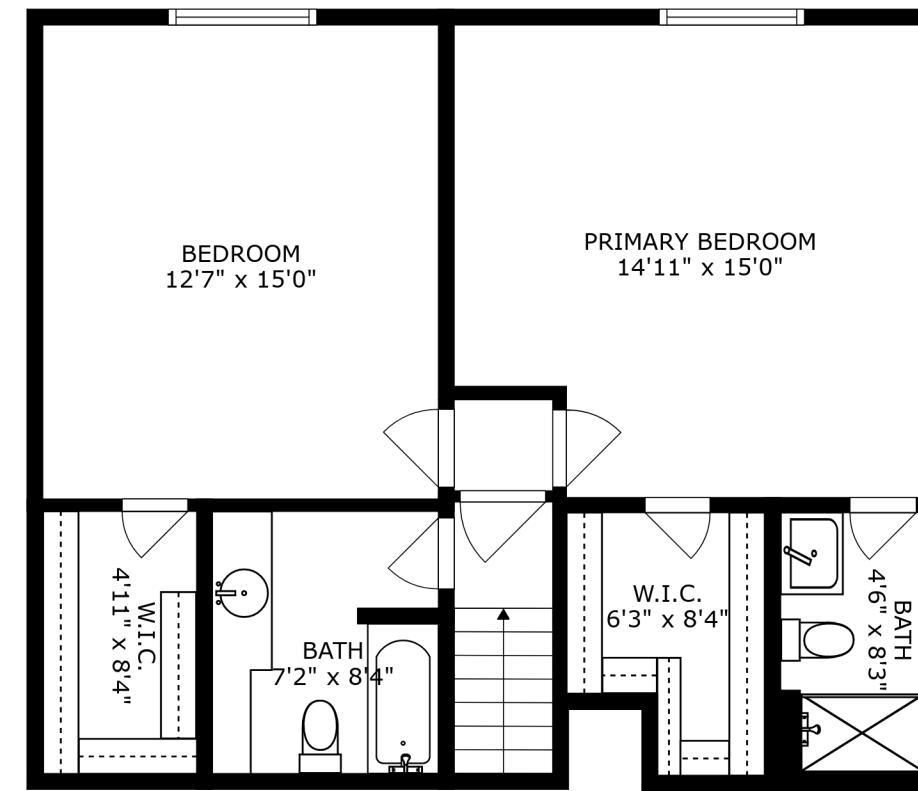

FLOOR 3

FLOOR 4

FLOOR 1

FLOOR 2

SIZES AND DIMENSIONS ARE APPROXIMATE, ACTUAL MAY VARY.

SIZES AND DIMENSIONS ARE APPROXIMATE, ACTUAL MAY VARY.

THEATRE ROOM  
14'4" x 23'9"

BEDROOM  
12'5" x 14'1"

7'11" x 8'0"  
BATH

SIZES AND DIMENSIONS ARE APPROXIMATE, ACTUAL MAY VARY.