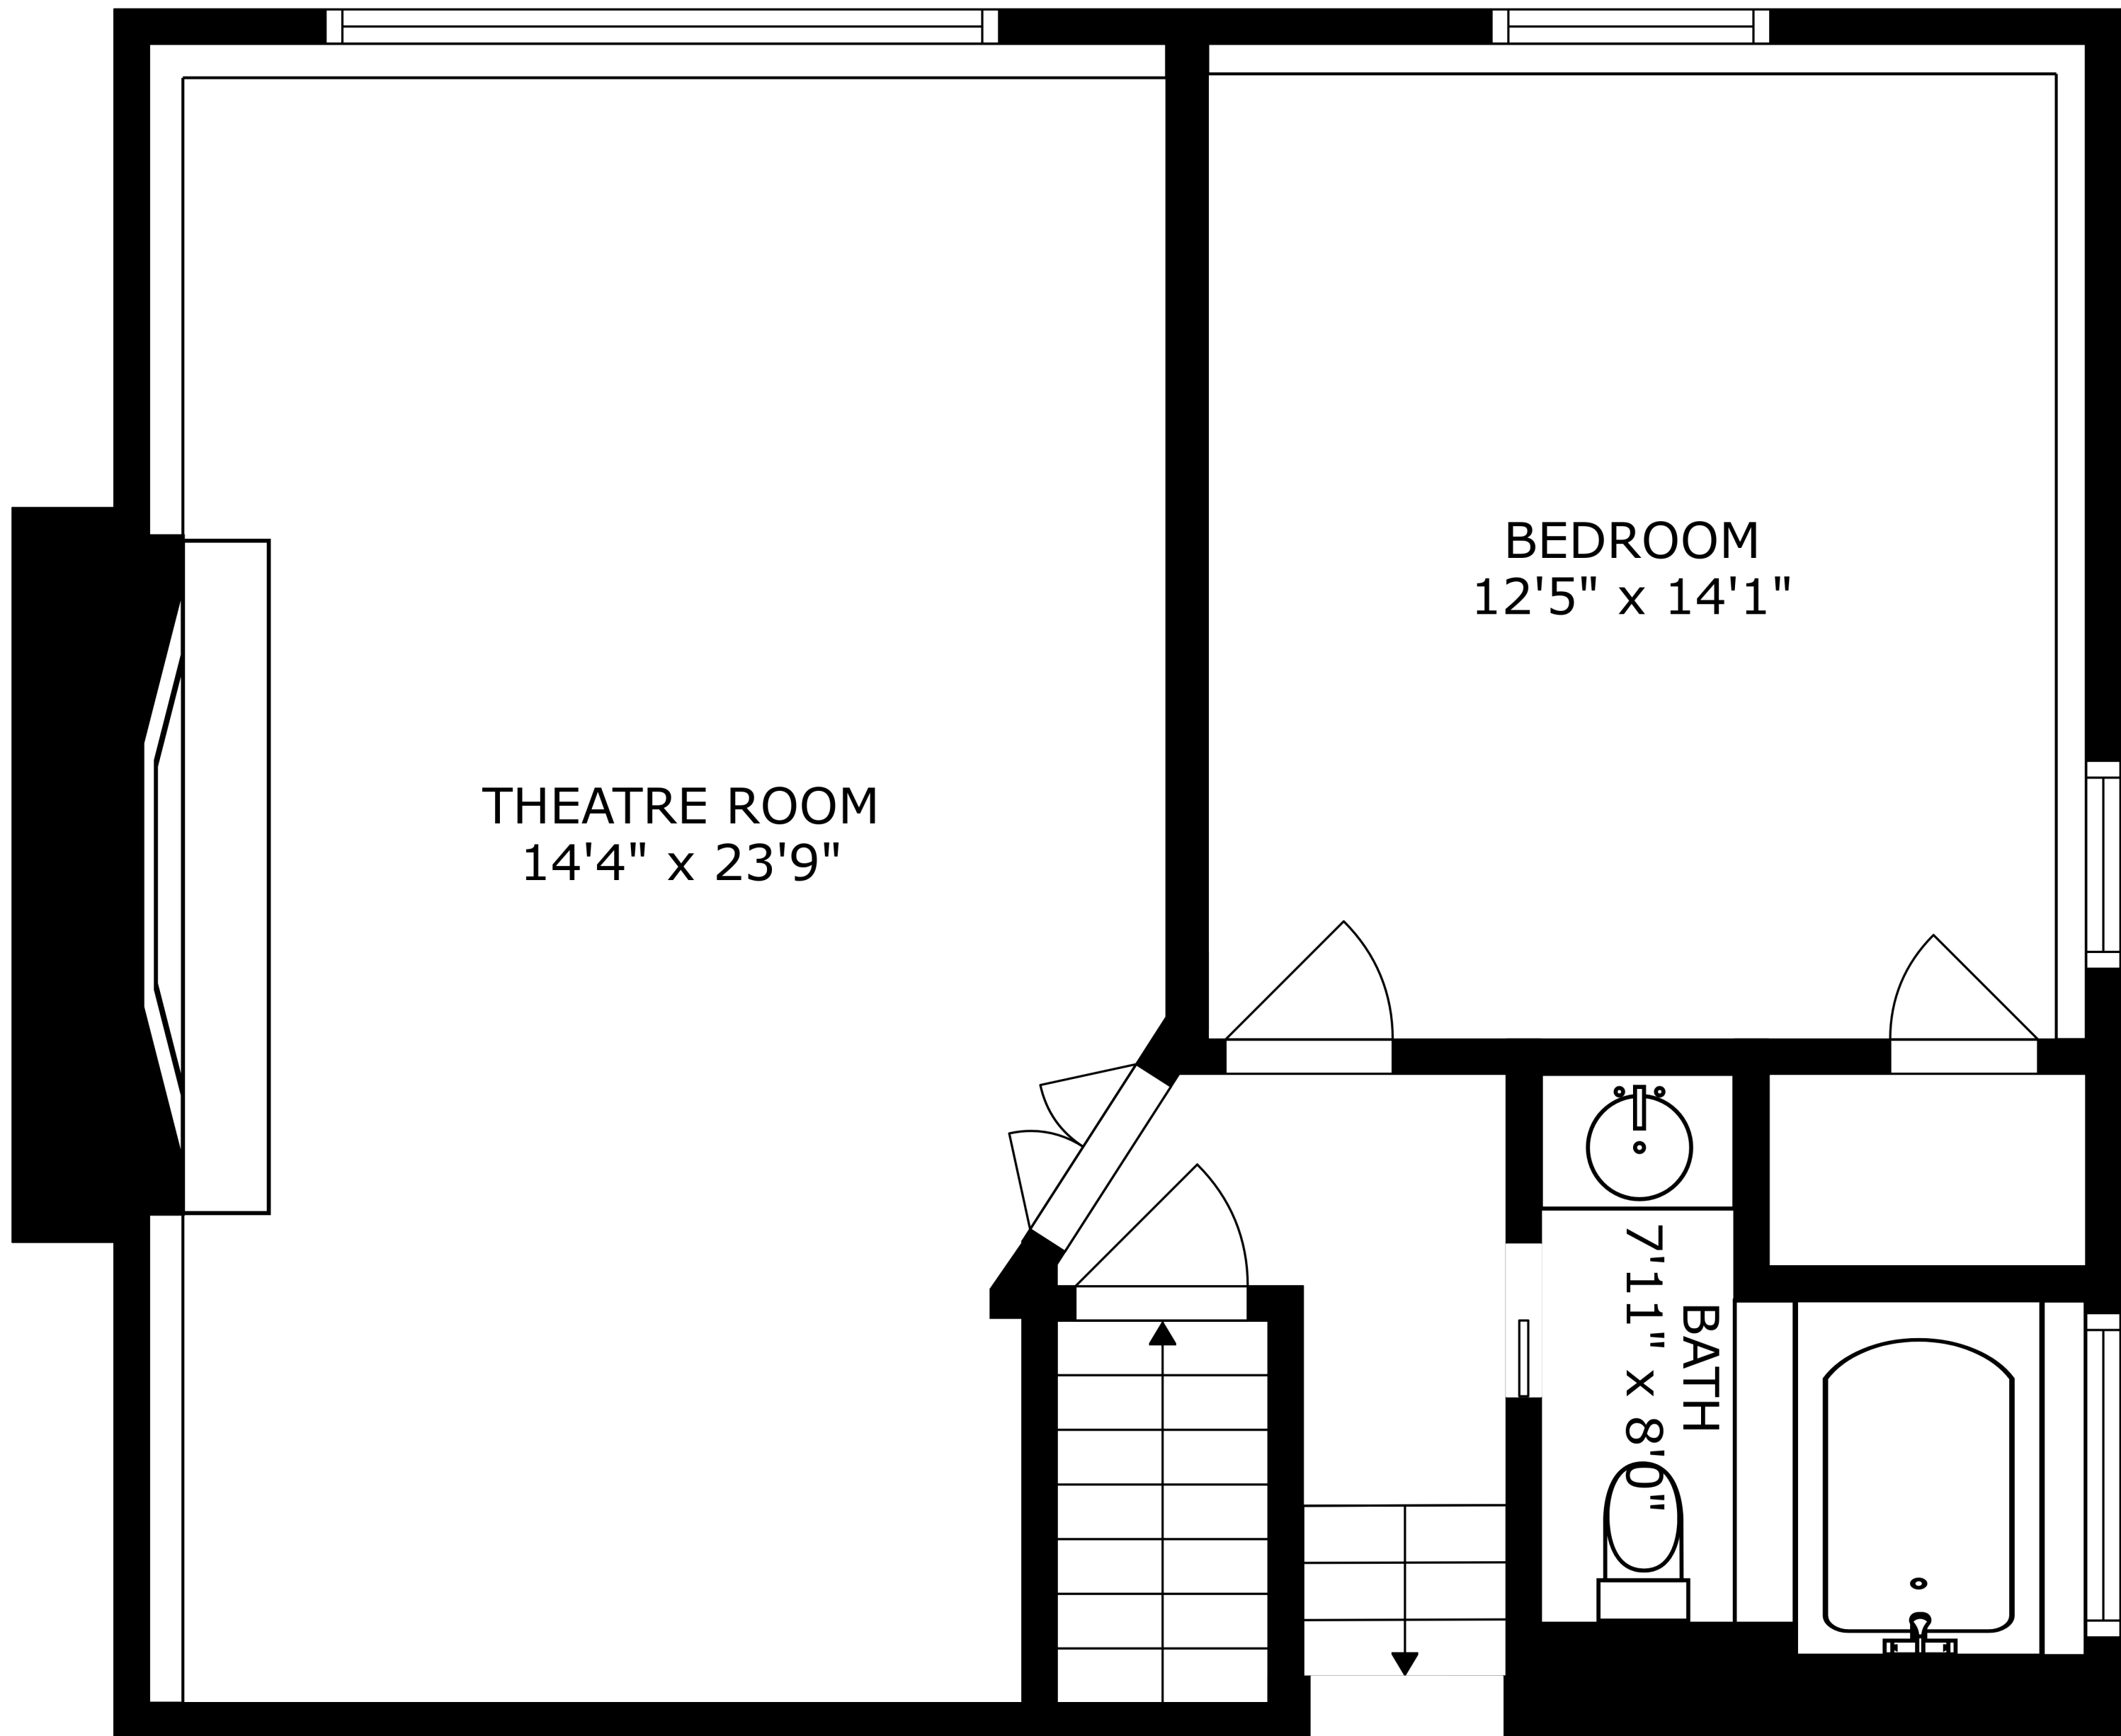

FLOOR 3

FLOOR 4

FLOOR 1

FLOOR 2

SIZES AND DIMENSIONS ARE APPROXIMATE, ACTUAL MAY VARY.

SIZES AND DIMENSIONS ARE APPROXIMATE, ACTUAL MAY VARY.

THEATRE ROOM  
14'4" x 23'9"

BEDROOM  
12'5" x 14'1"

7'11" x 8'0"  
BATH

SIZES AND DIMENSIONS ARE APPROXIMATE, ACTUAL MAY VARY.