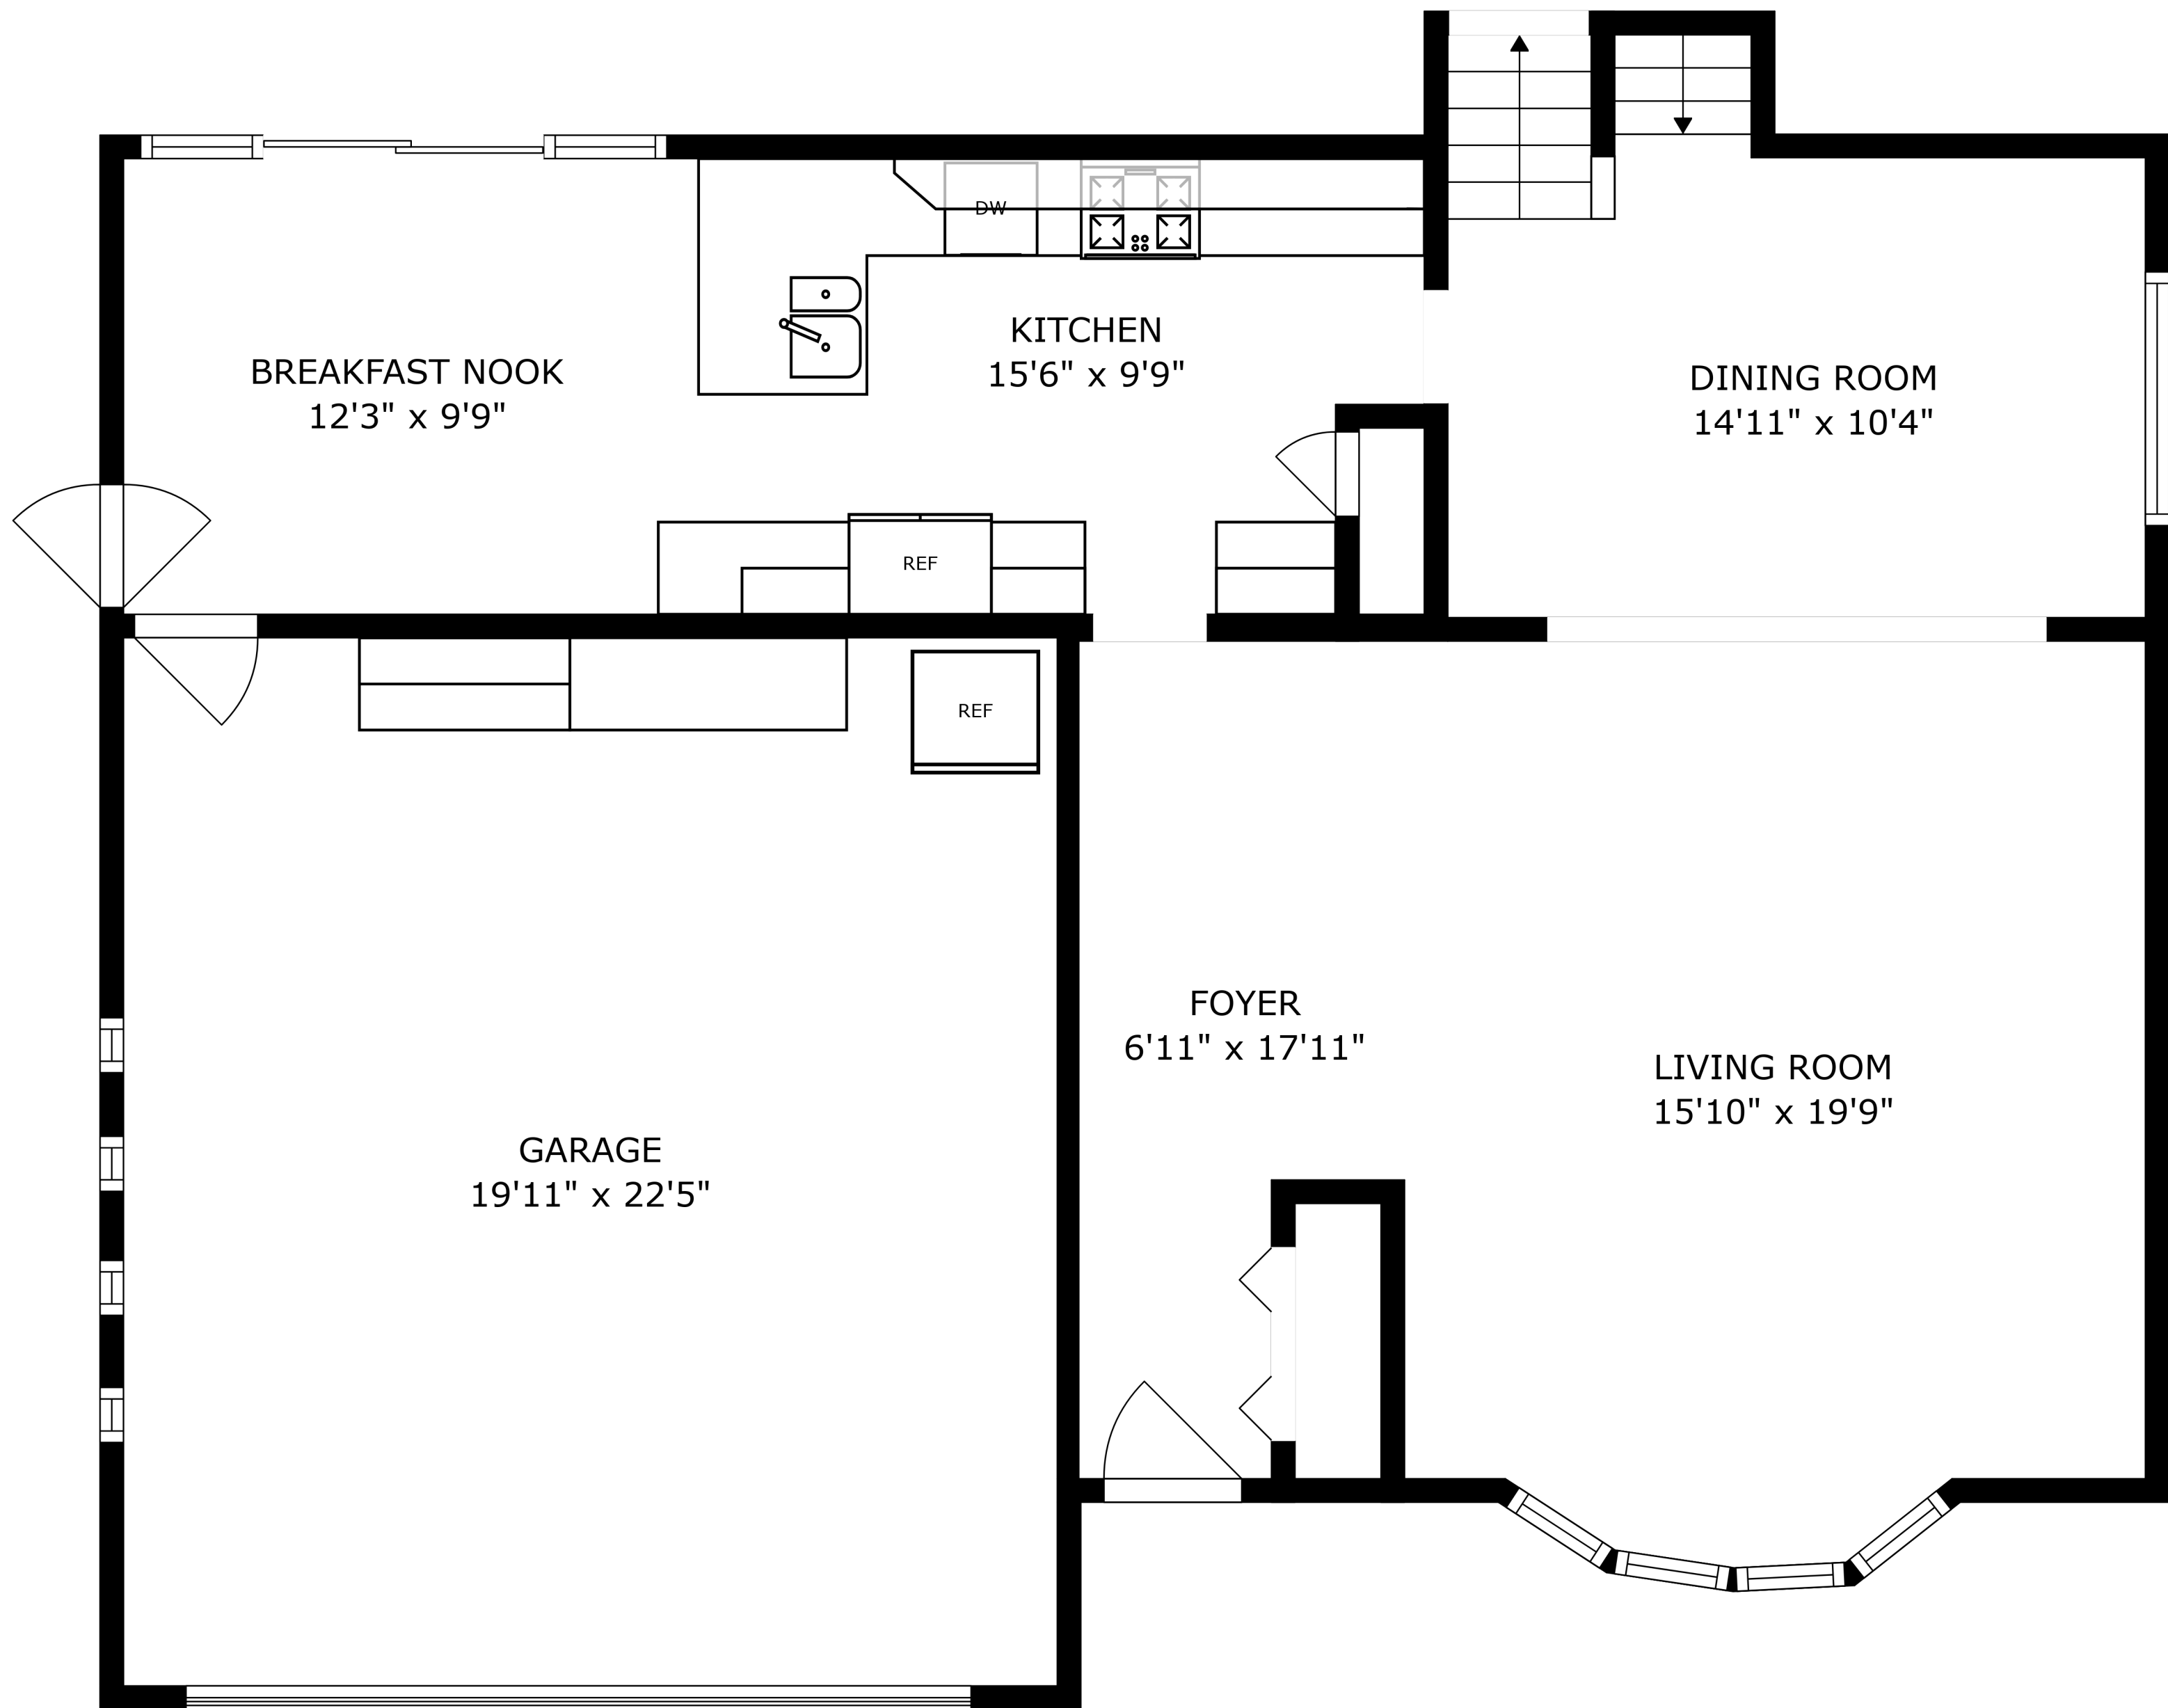

FLOOR 3

FLOOR 4

FLOOR 1

FLOOR 2

SIZES AND DIMENSIONS ARE APPROXIMATE, ACTUAL MAY VARY.

SIZES AND DIMENSIONS ARE APPROXIMATE, ACTUAL MAY VARY.

THEATRE ROOM  
14'4" x 23'9"

BEDROOM  
12'5" x 14'1"

7'11" x 8'0"  
BATH

SIZES AND DIMENSIONS ARE APPROXIMATE, ACTUAL MAY VARY.