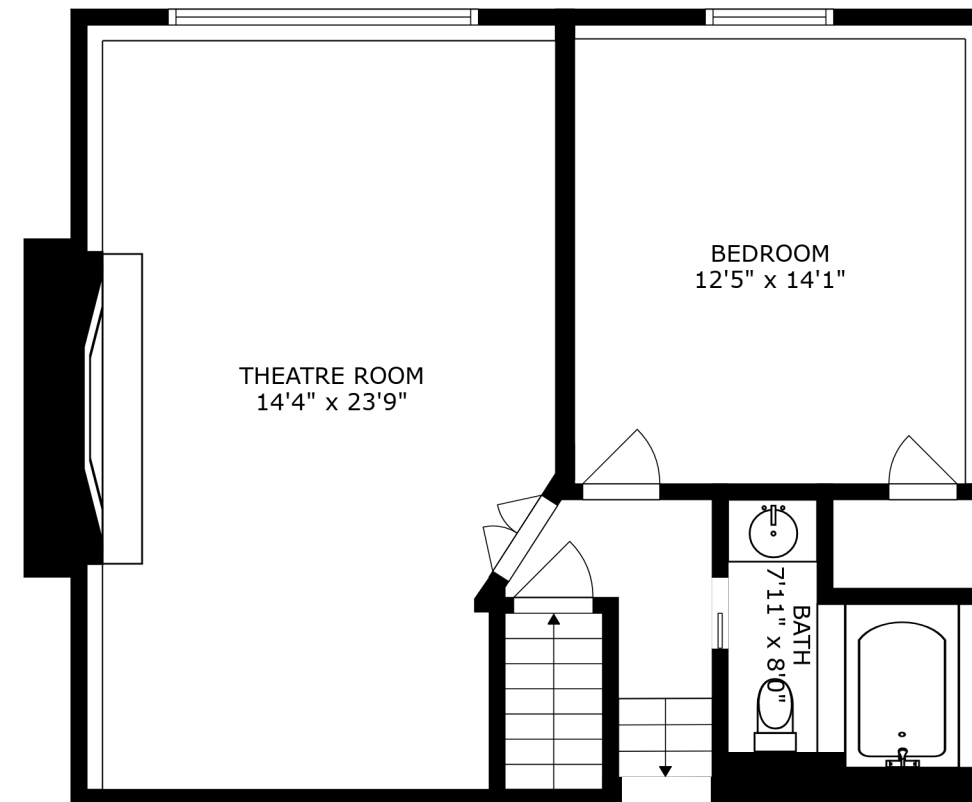

FLOOR 3

FLOOR 4

FLOOR 1

FLOOR 2

SIZES AND DIMENSIONS ARE APPROXIMATE, ACTUAL MAY VARY.

SIZES AND DIMENSIONS ARE APPROXIMATE, ACTUAL MAY VARY.

THEATRE ROOM  
14'4" x 23'9"

BEDROOM  
12'5" x 14'1"

7'11" x 8'0"  
BATH

SIZES AND DIMENSIONS ARE APPROXIMATE, ACTUAL MAY VARY.