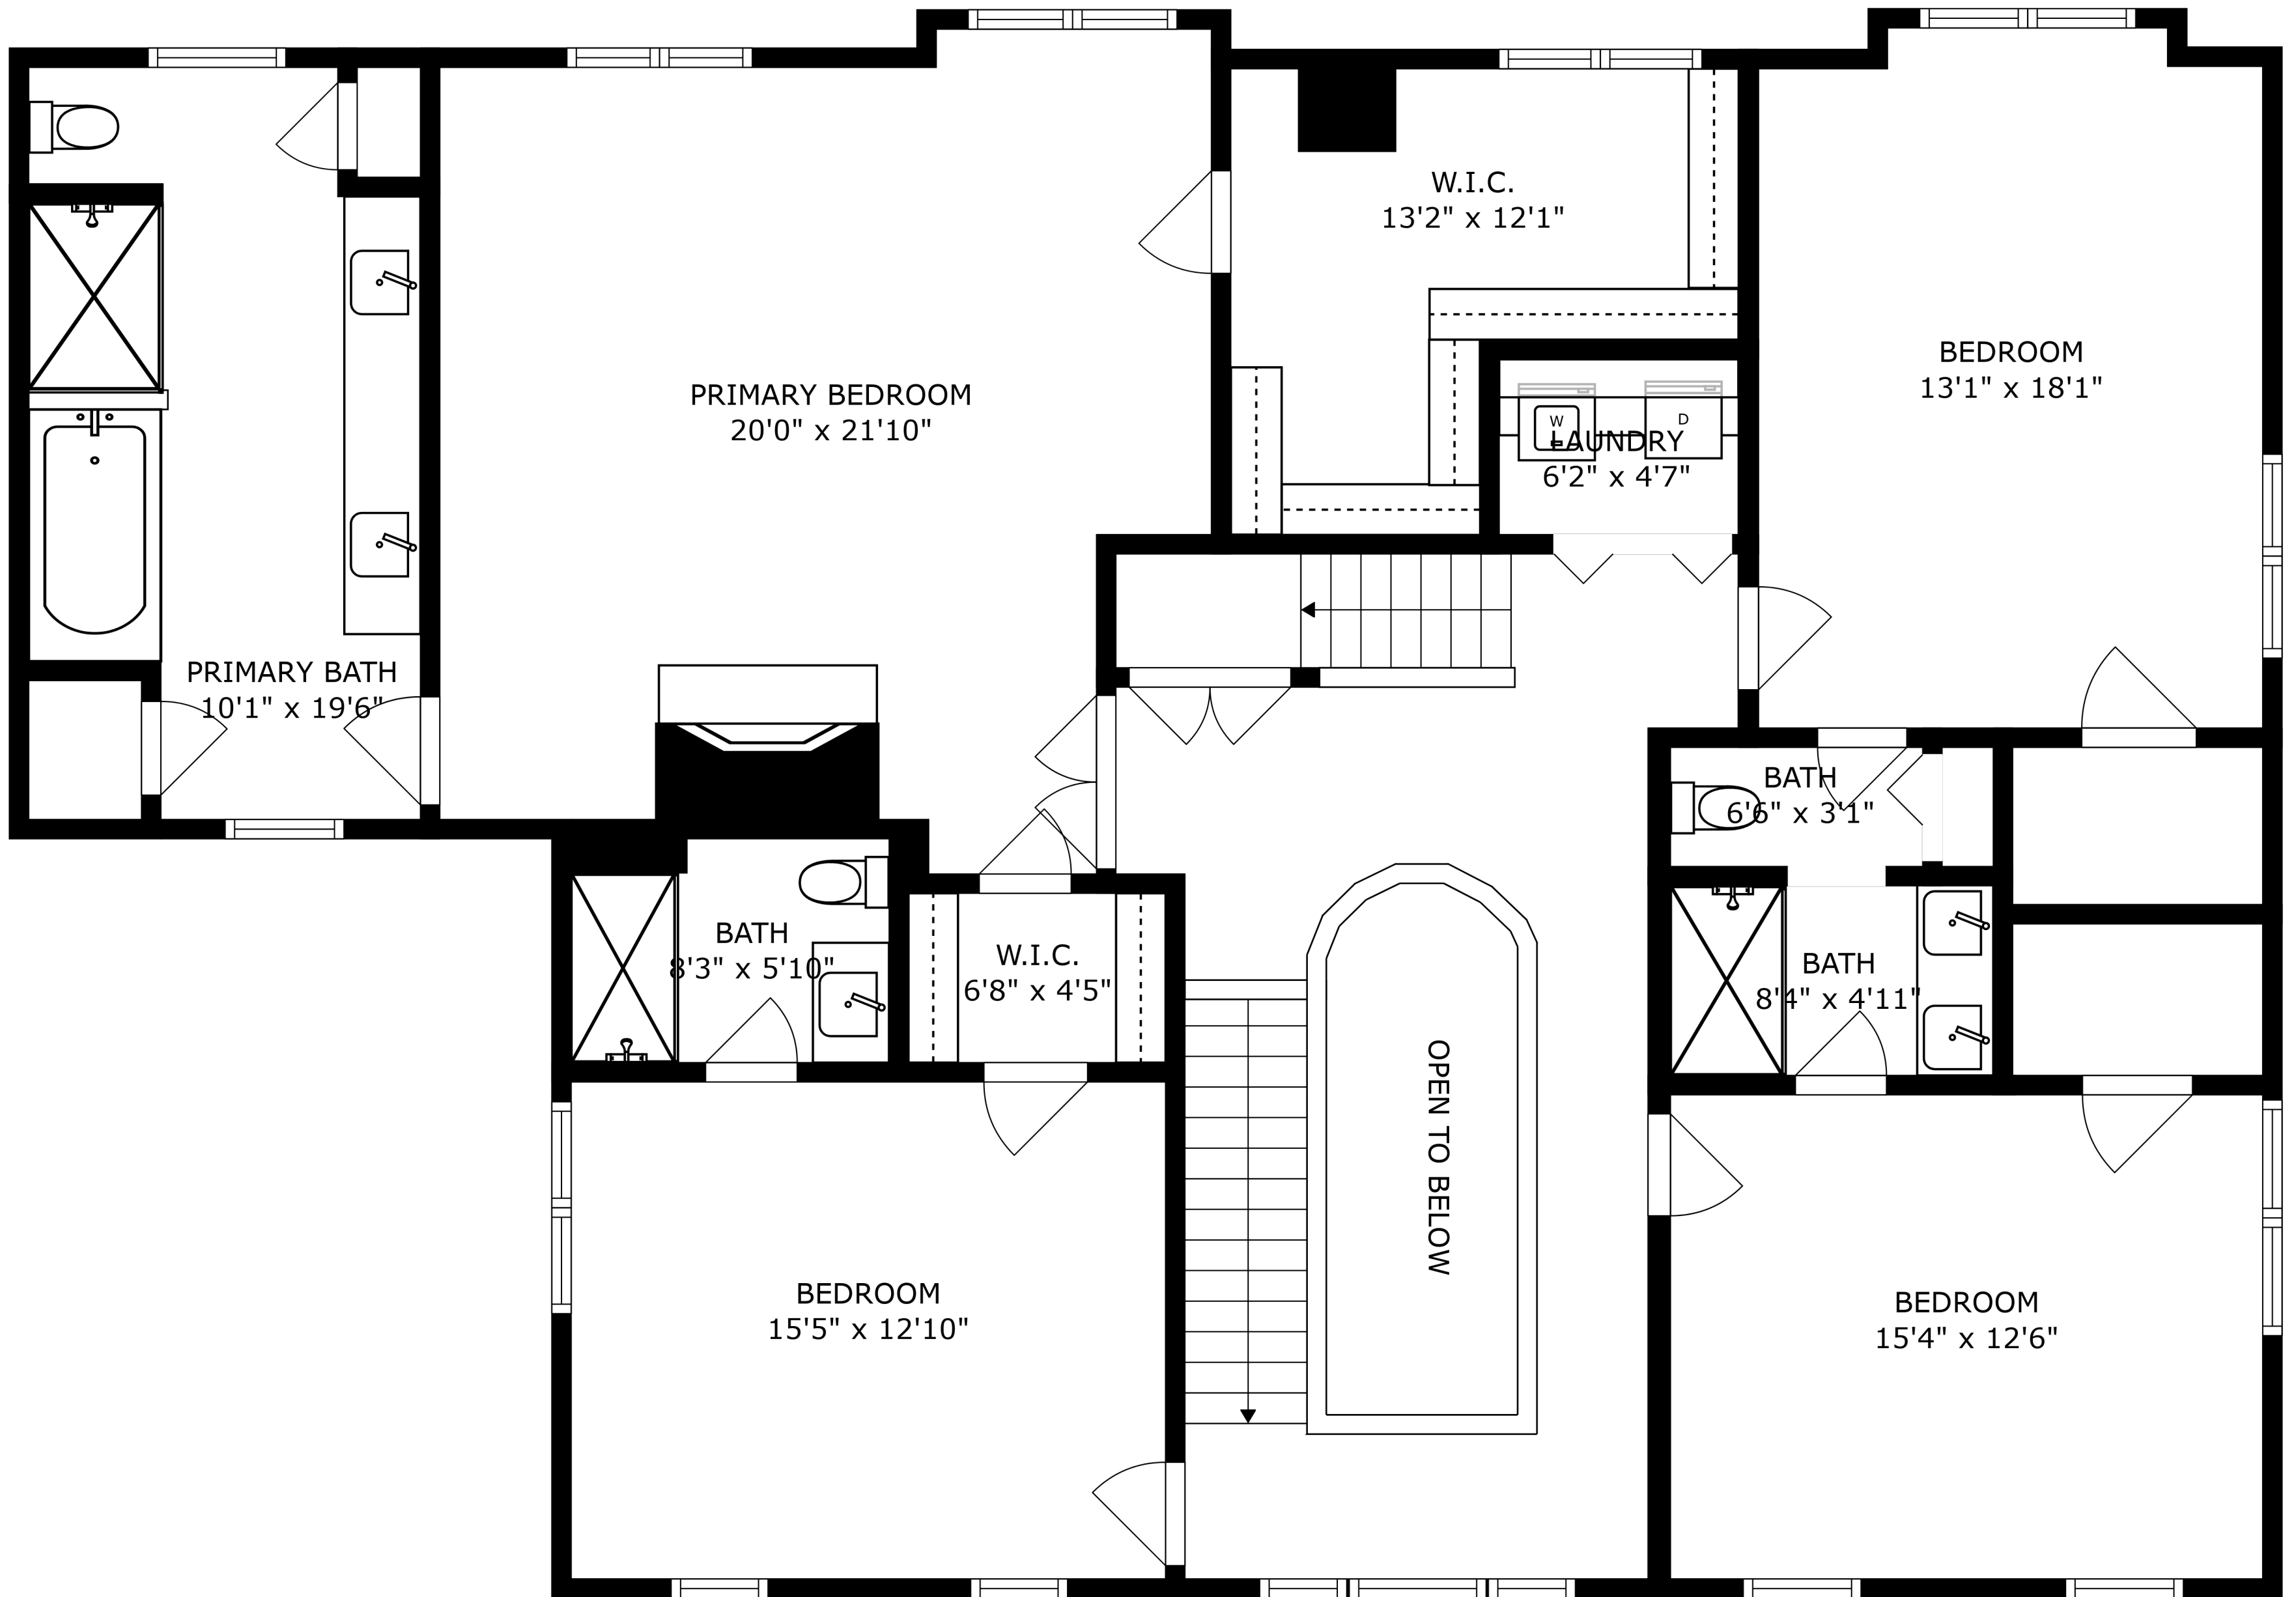

SIZES AND DIMENSIONS ARE APPROXIMATE, ACTUAL MAY VARY.

ATTIC  
58'0" x 39'0"

SIZES AND DIMENSIONS ARE APPROXIMATE, ACTUAL MAY VARY.

SIZES AND DIMENSIONS ARE APPROXIMATE, ACTUAL MAY VARY.

RECREATION ROOM  
33'7" x 37'9"

STORAGE  
12'8" x 22'10"

STORAGE  
23'11" x 18'7"