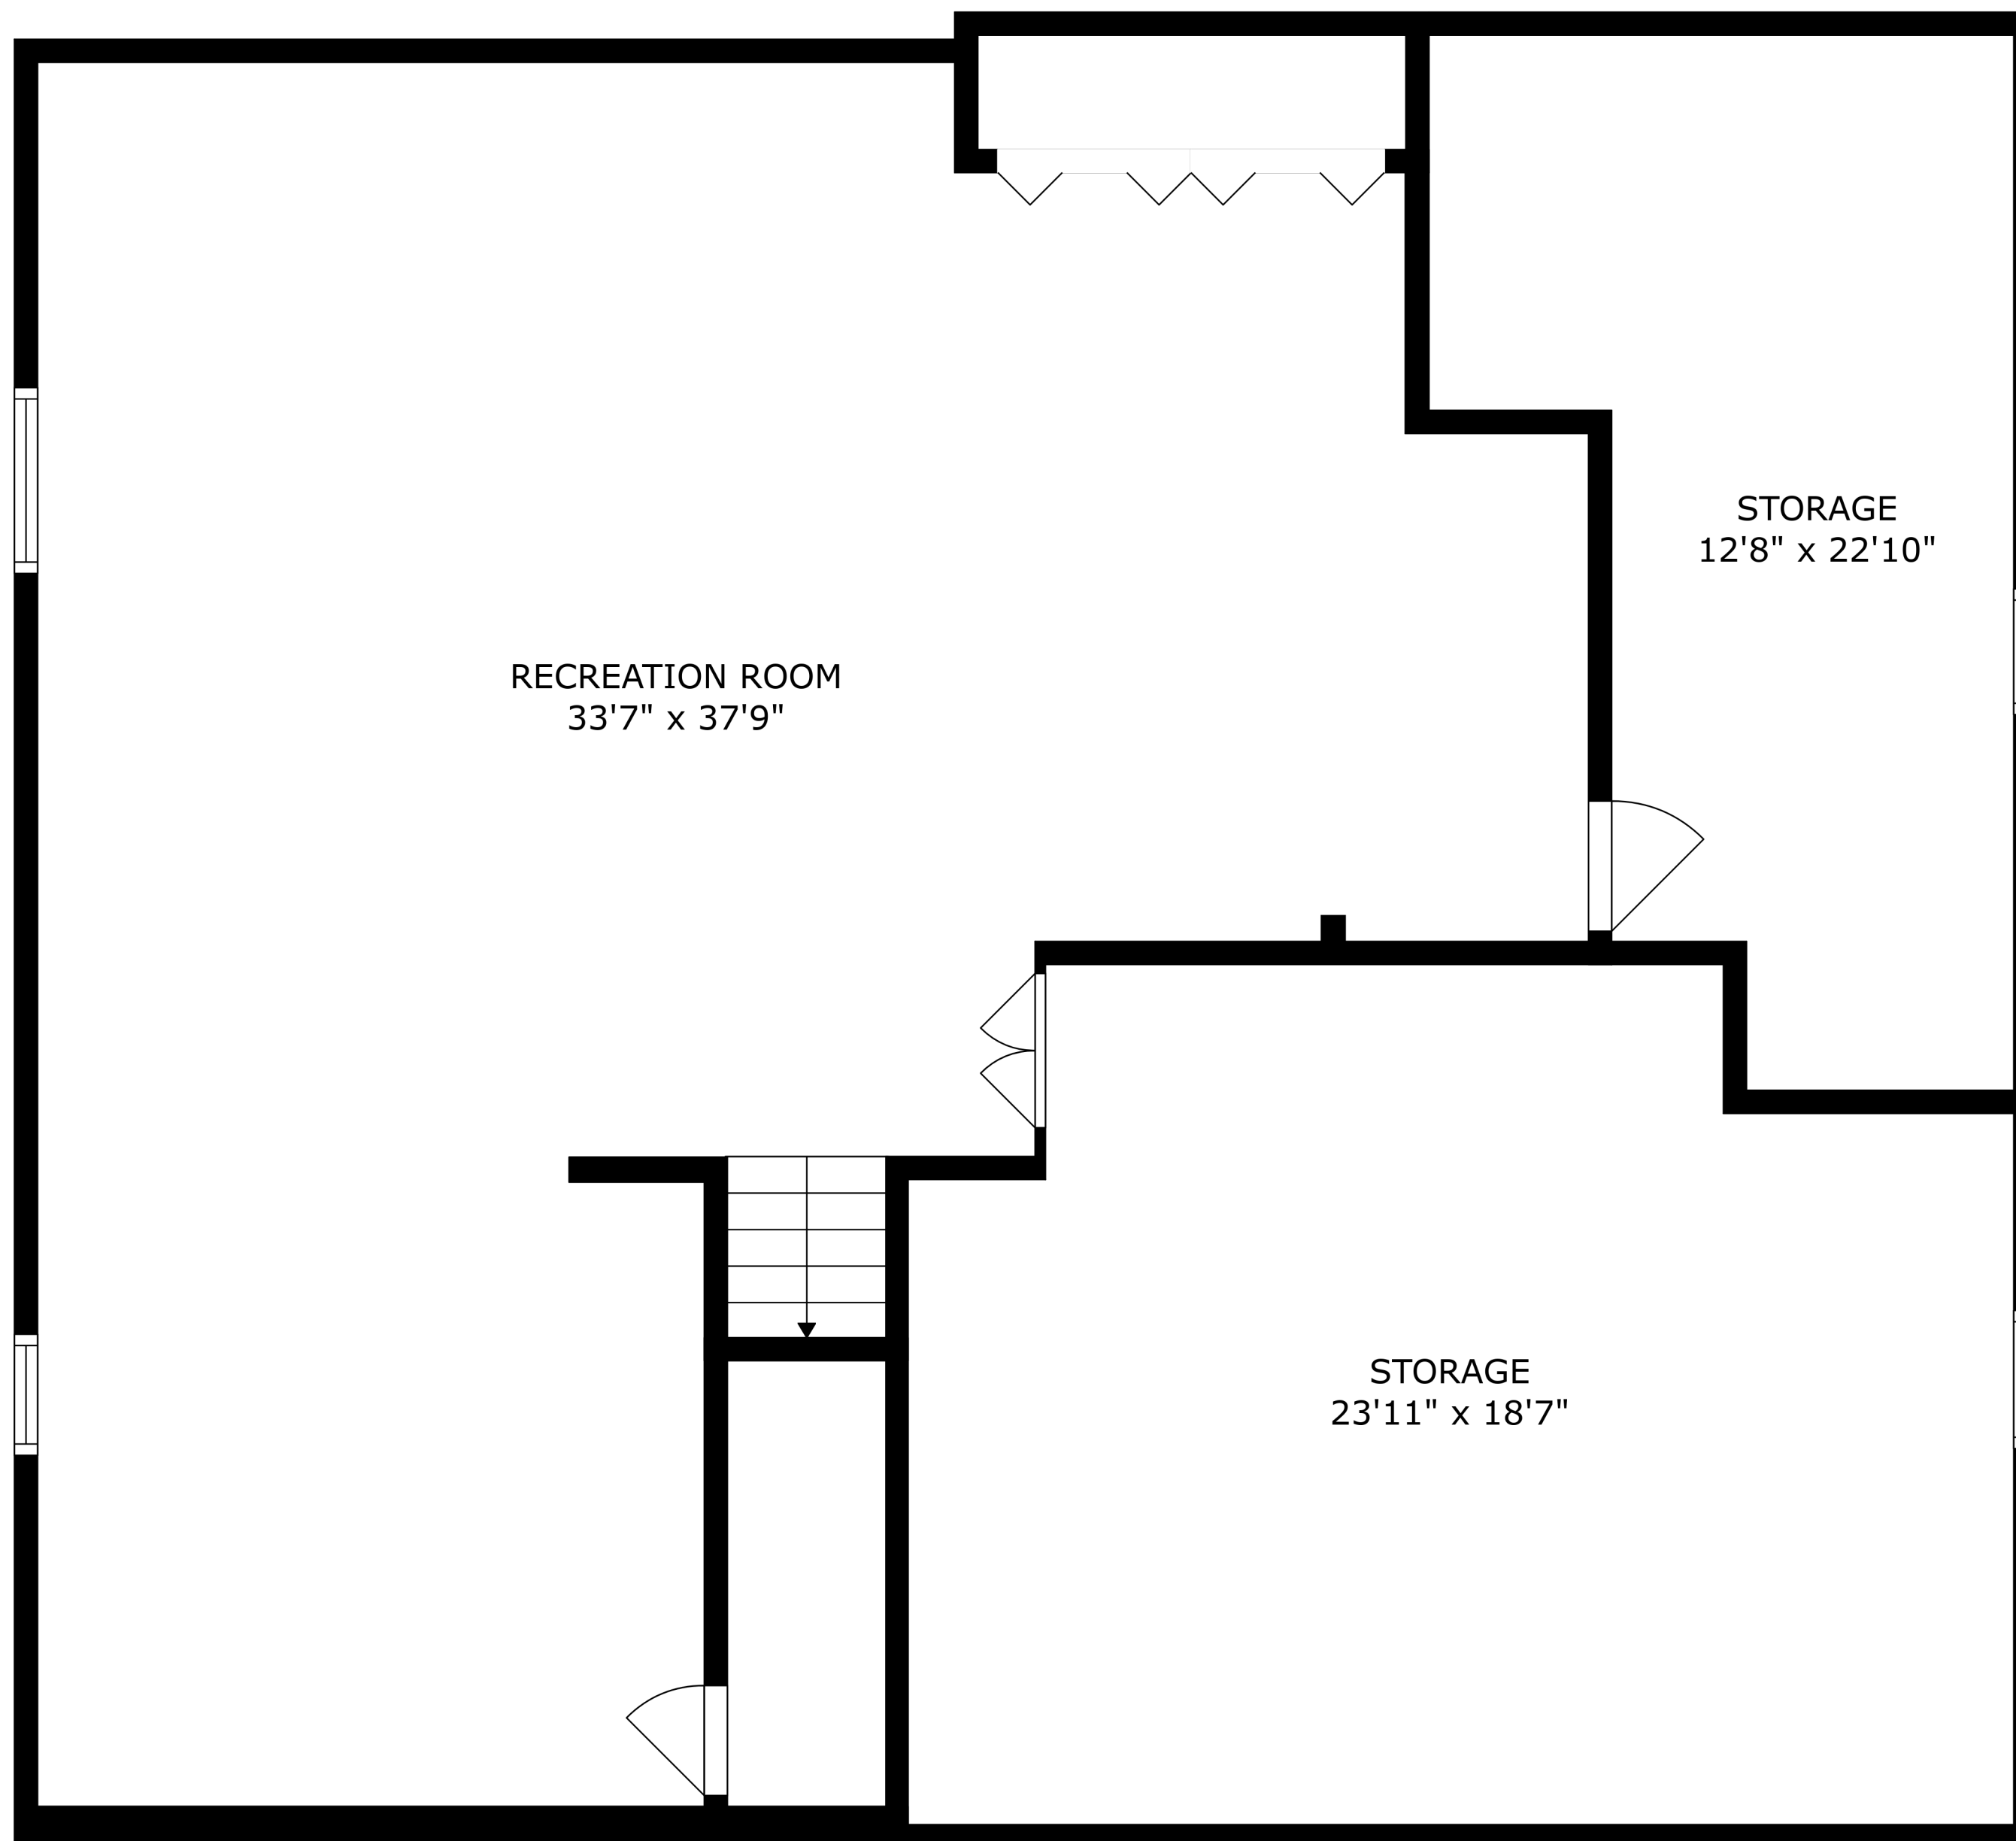

SIZES AND DIMENSIONS ARE APPROXIMATE, ACTUAL MAY VARY.

ATTIC  
58'0" x 39'0"

SIZES AND DIMENSIONS ARE APPROXIMATE, ACTUAL MAY VARY.

SIZES AND DIMENSIONS ARE APPROXIMATE, ACTUAL MAY VARY.

RECREATION ROOM  
33'7" x 37'9"

STORAGE  
12'8" x 22'10"

STORAGE  
23'11" x 18'7"