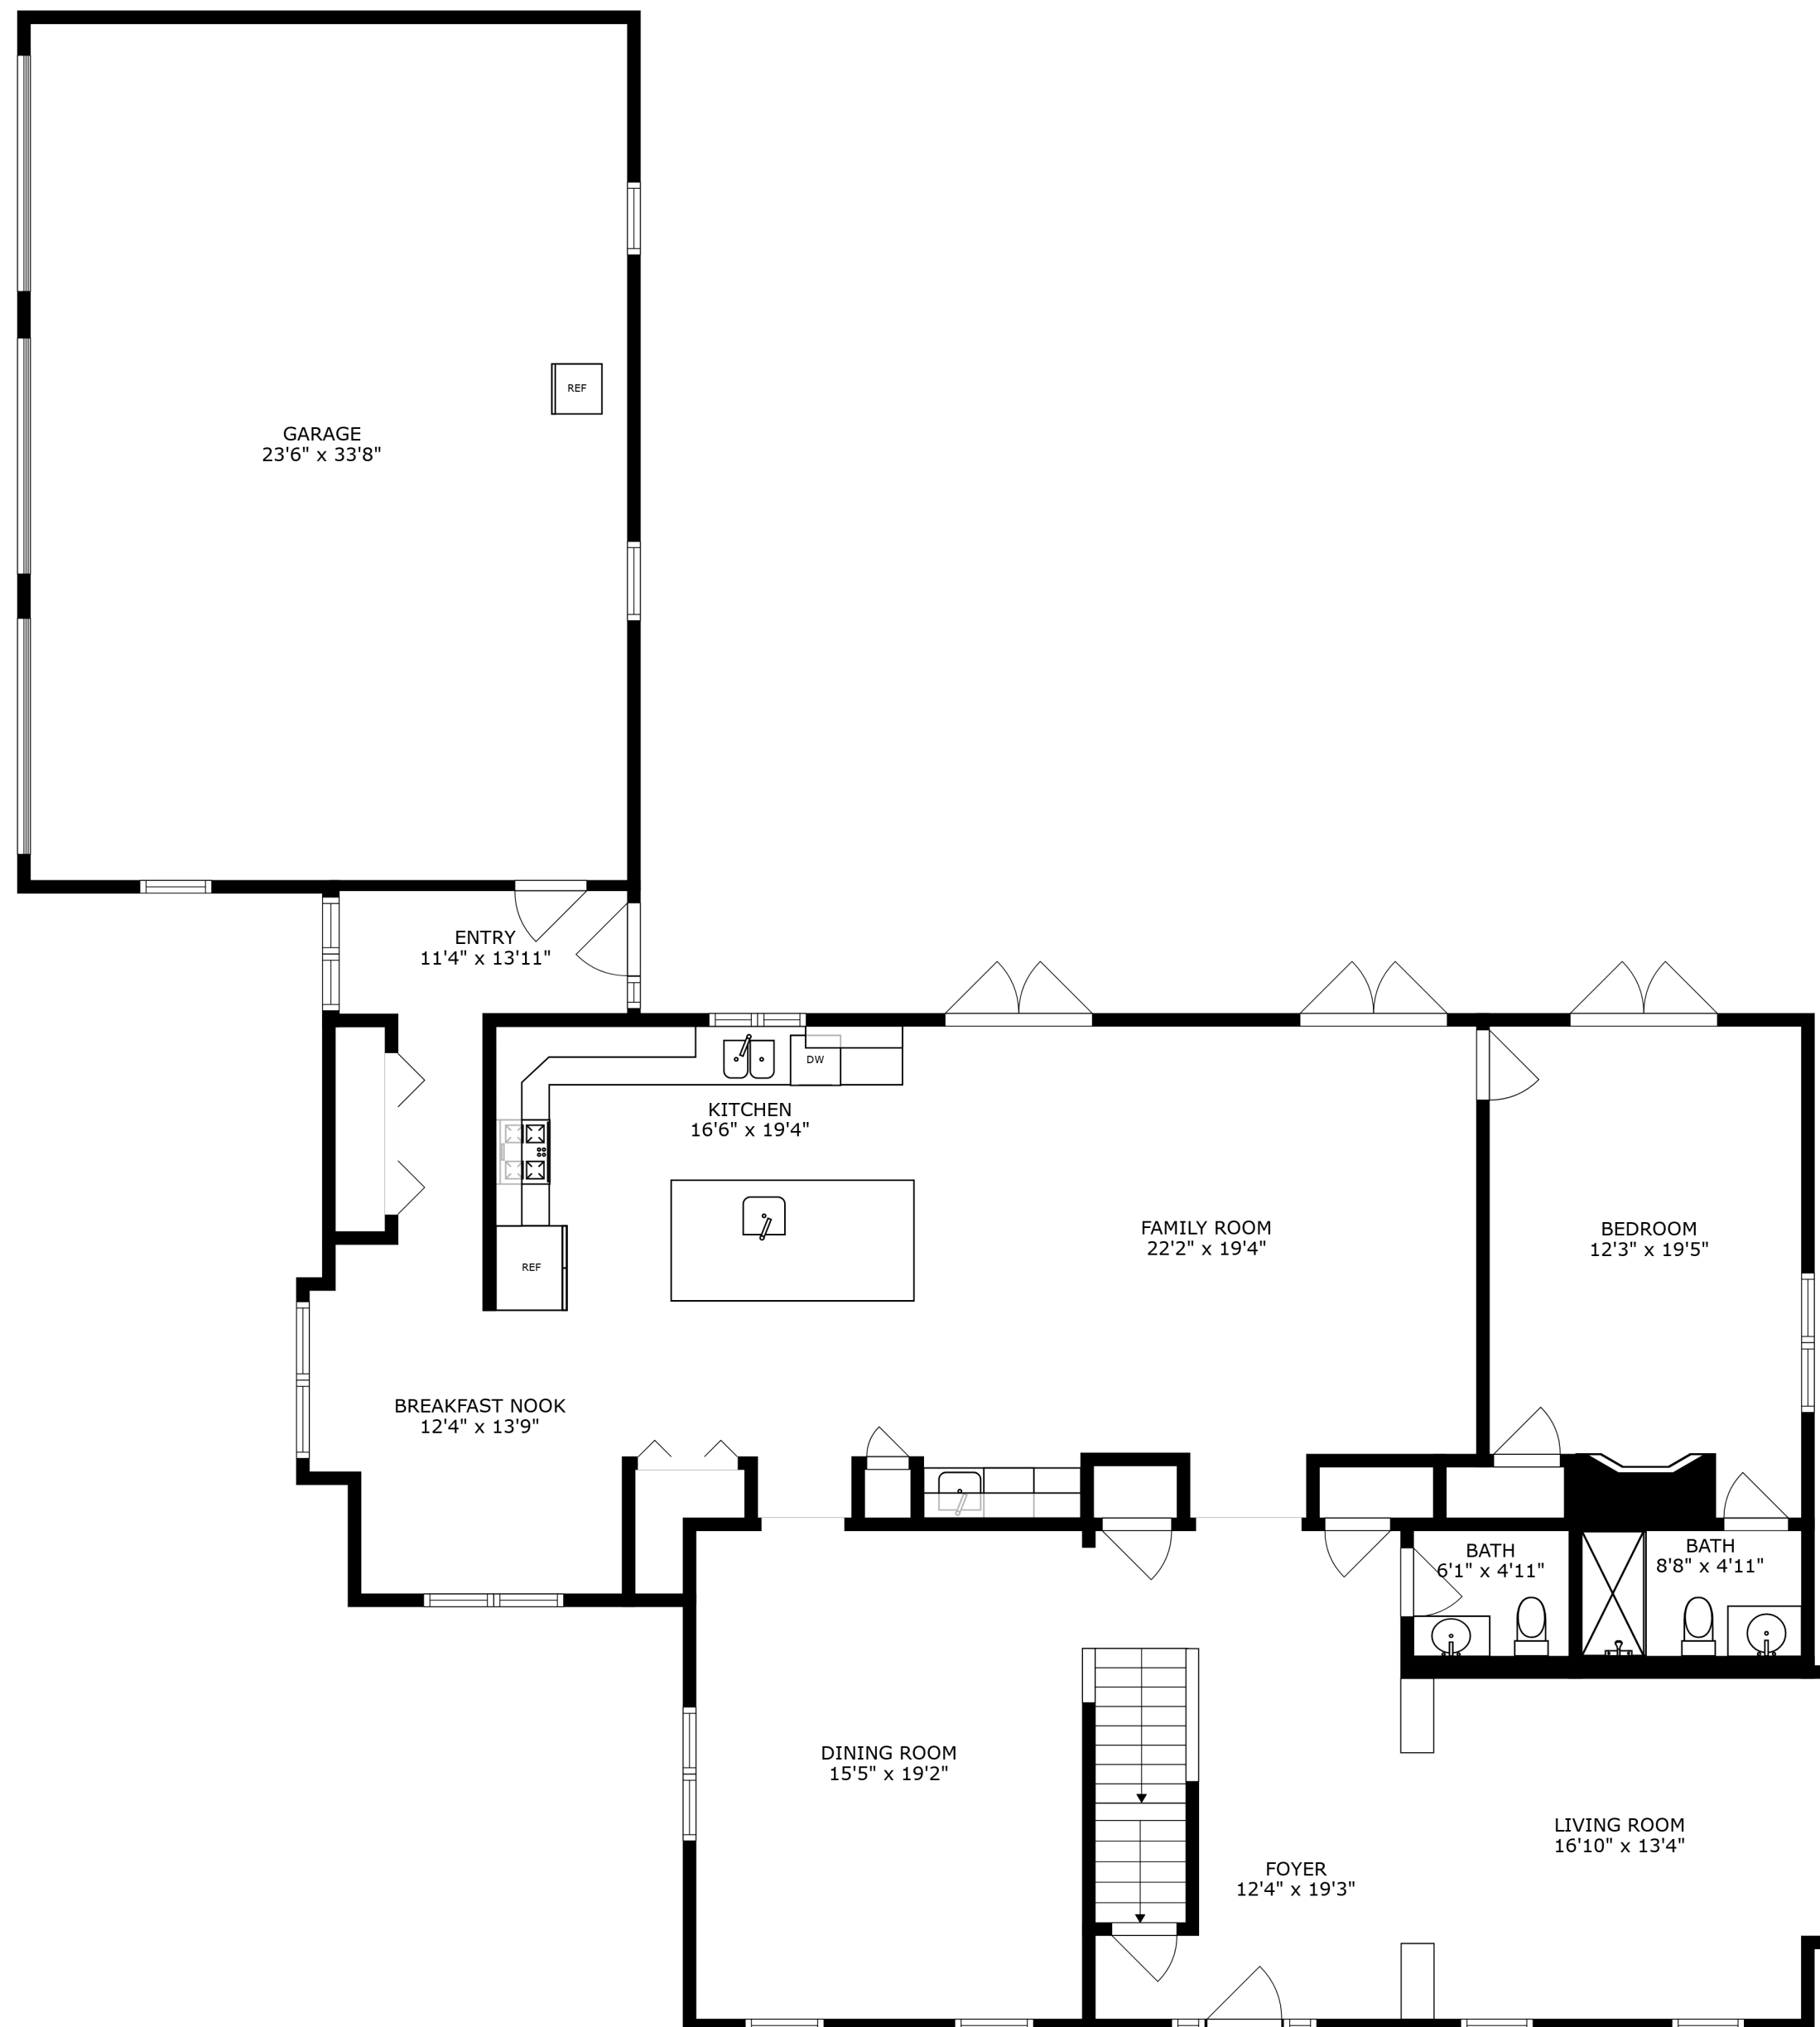

SIZES AND DIMENSIONS ARE APPROXIMATE, ACTUAL MAY VARY.

ATTIC  
58'0" x 39'0"

SIZES AND DIMENSIONS ARE APPROXIMATE, ACTUAL MAY VARY.

SIZES AND DIMENSIONS ARE APPROXIMATE, ACTUAL MAY VARY.

RECREATION ROOM  
33'7" x 37'9"

STORAGE  
12'8" x 22'10"

STORAGE  
23'11" x 18'7"