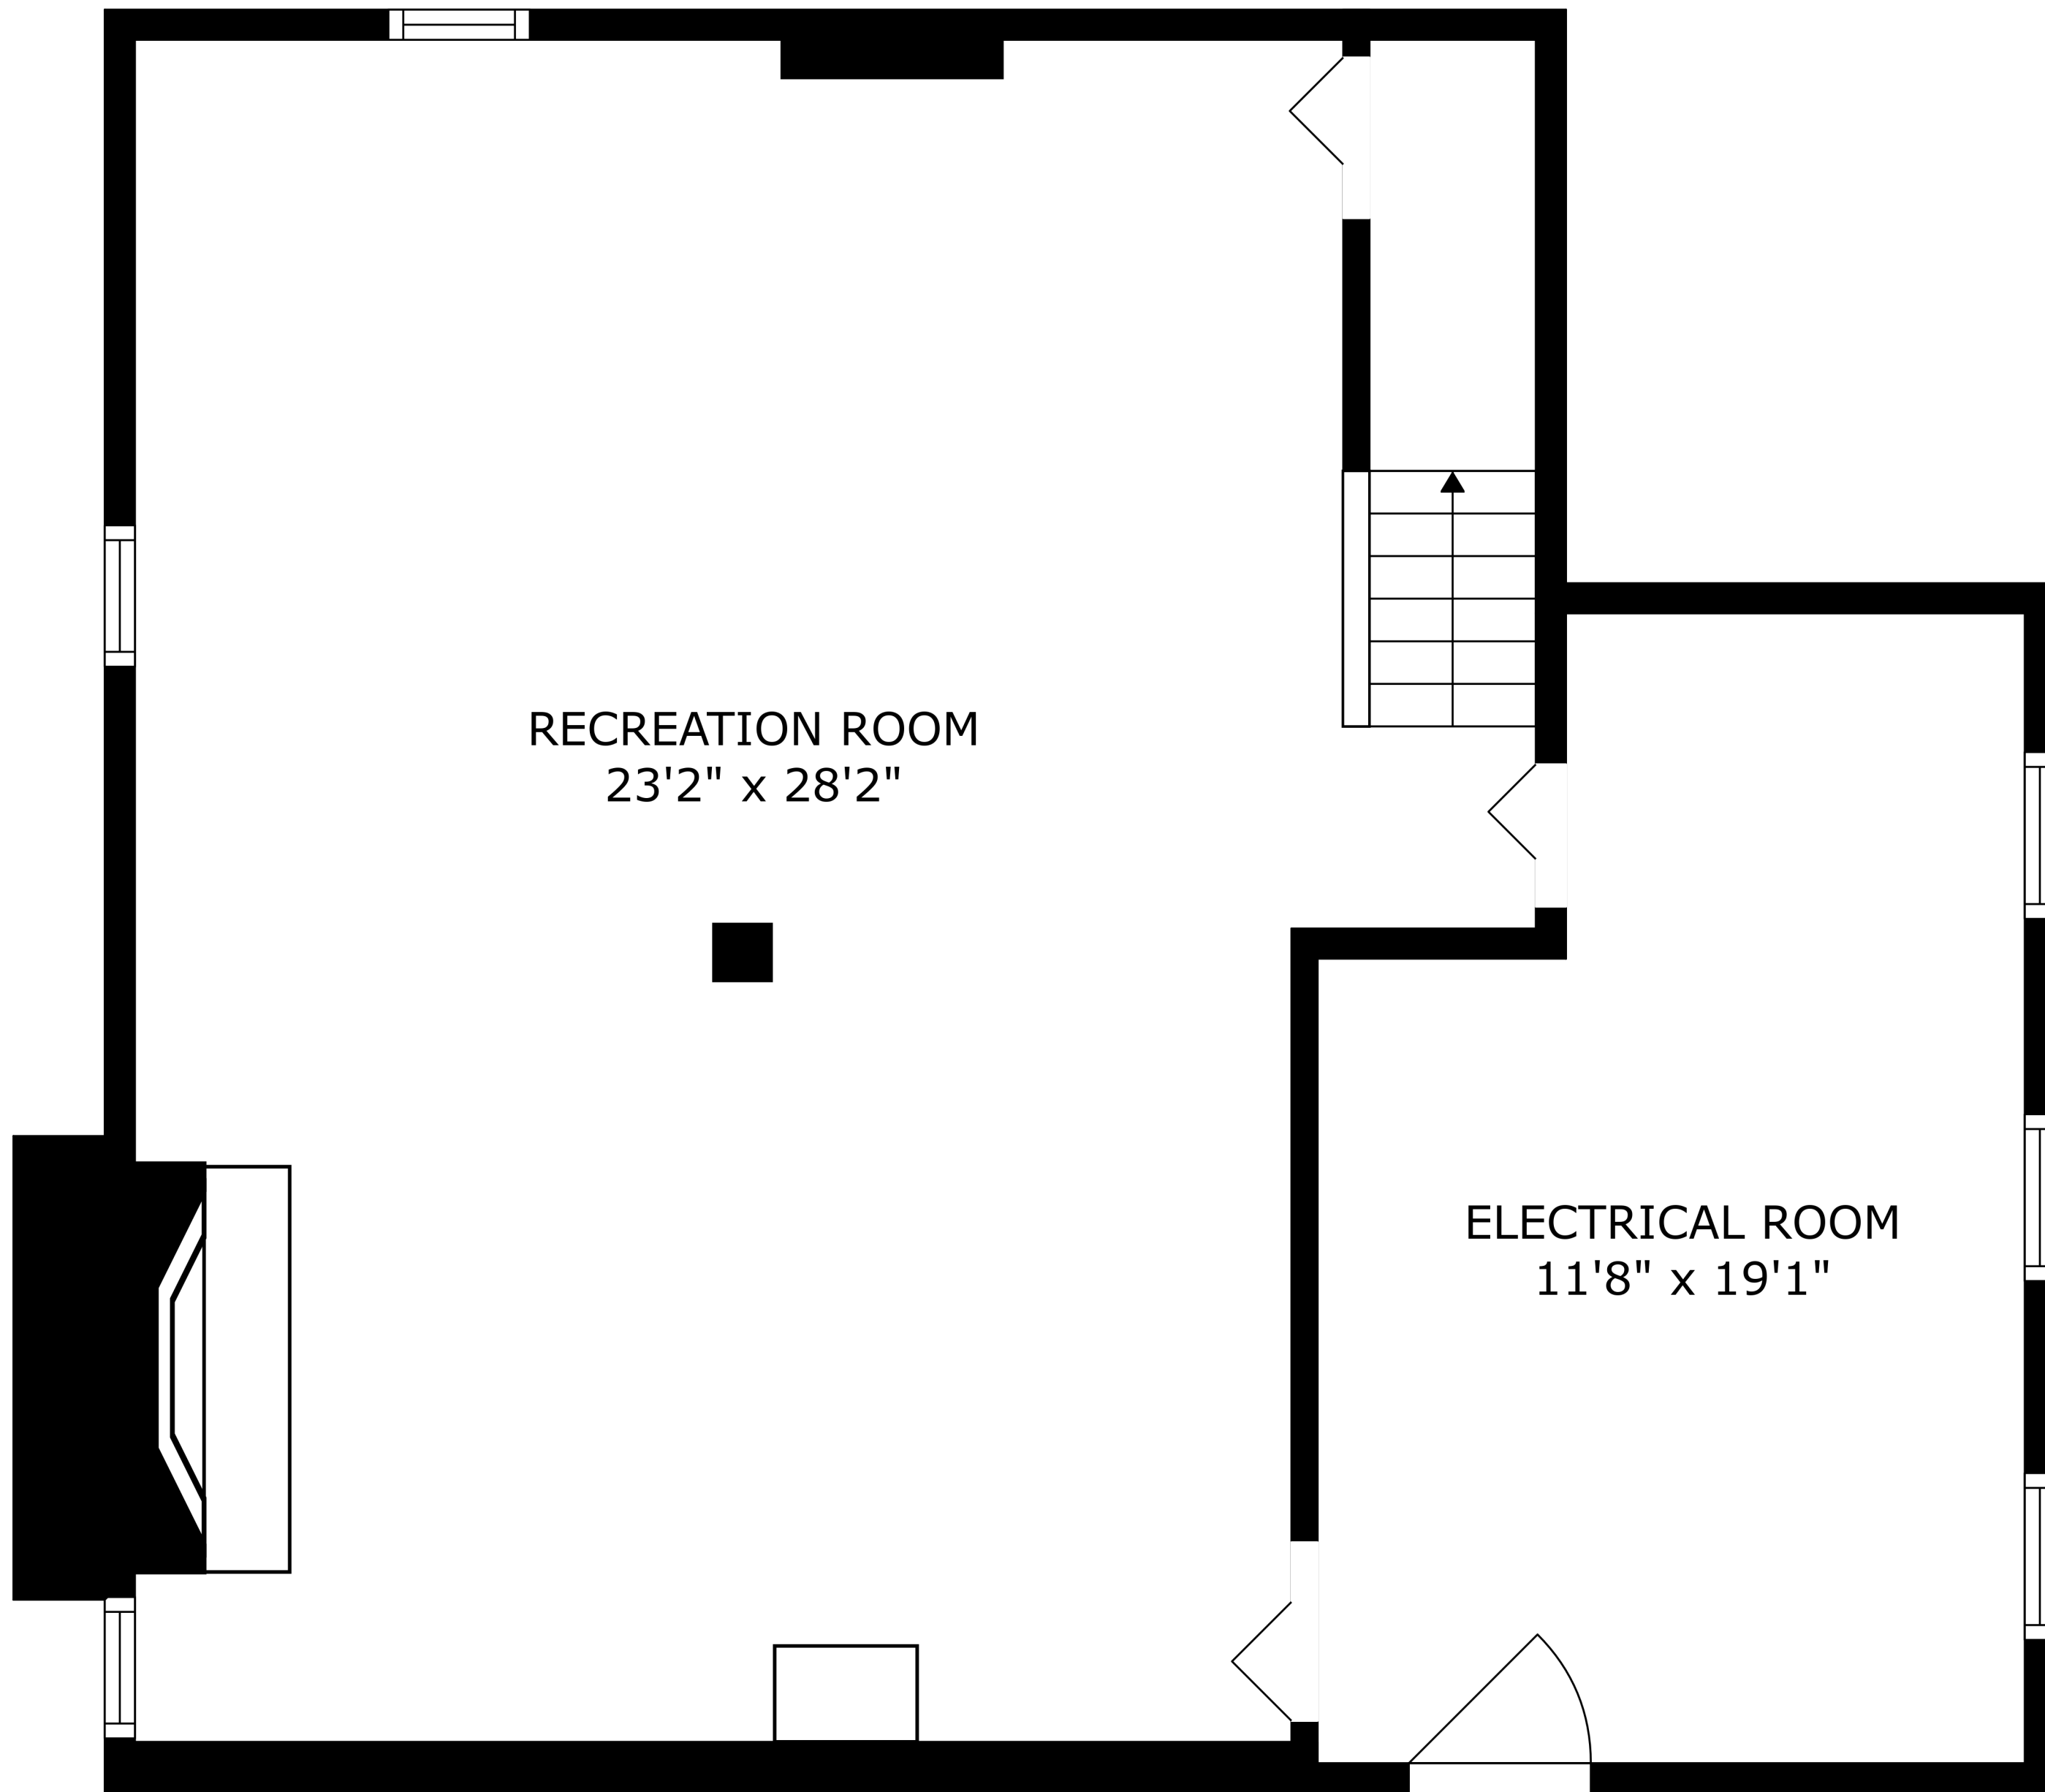

FLOOR 1

FLOOR 2

FLOOR 3

SIZES AND DIMENSIONS ARE APPROXIMATE, ACTUAL MAY VARY.

SIZES AND DIMENSIONS ARE APPROXIMATE, ACTUAL MAY VARY.

RECREATION ROOM  
23'2" x 28'2"

ELECTRICAL ROOM  
11'8" x 19'1"