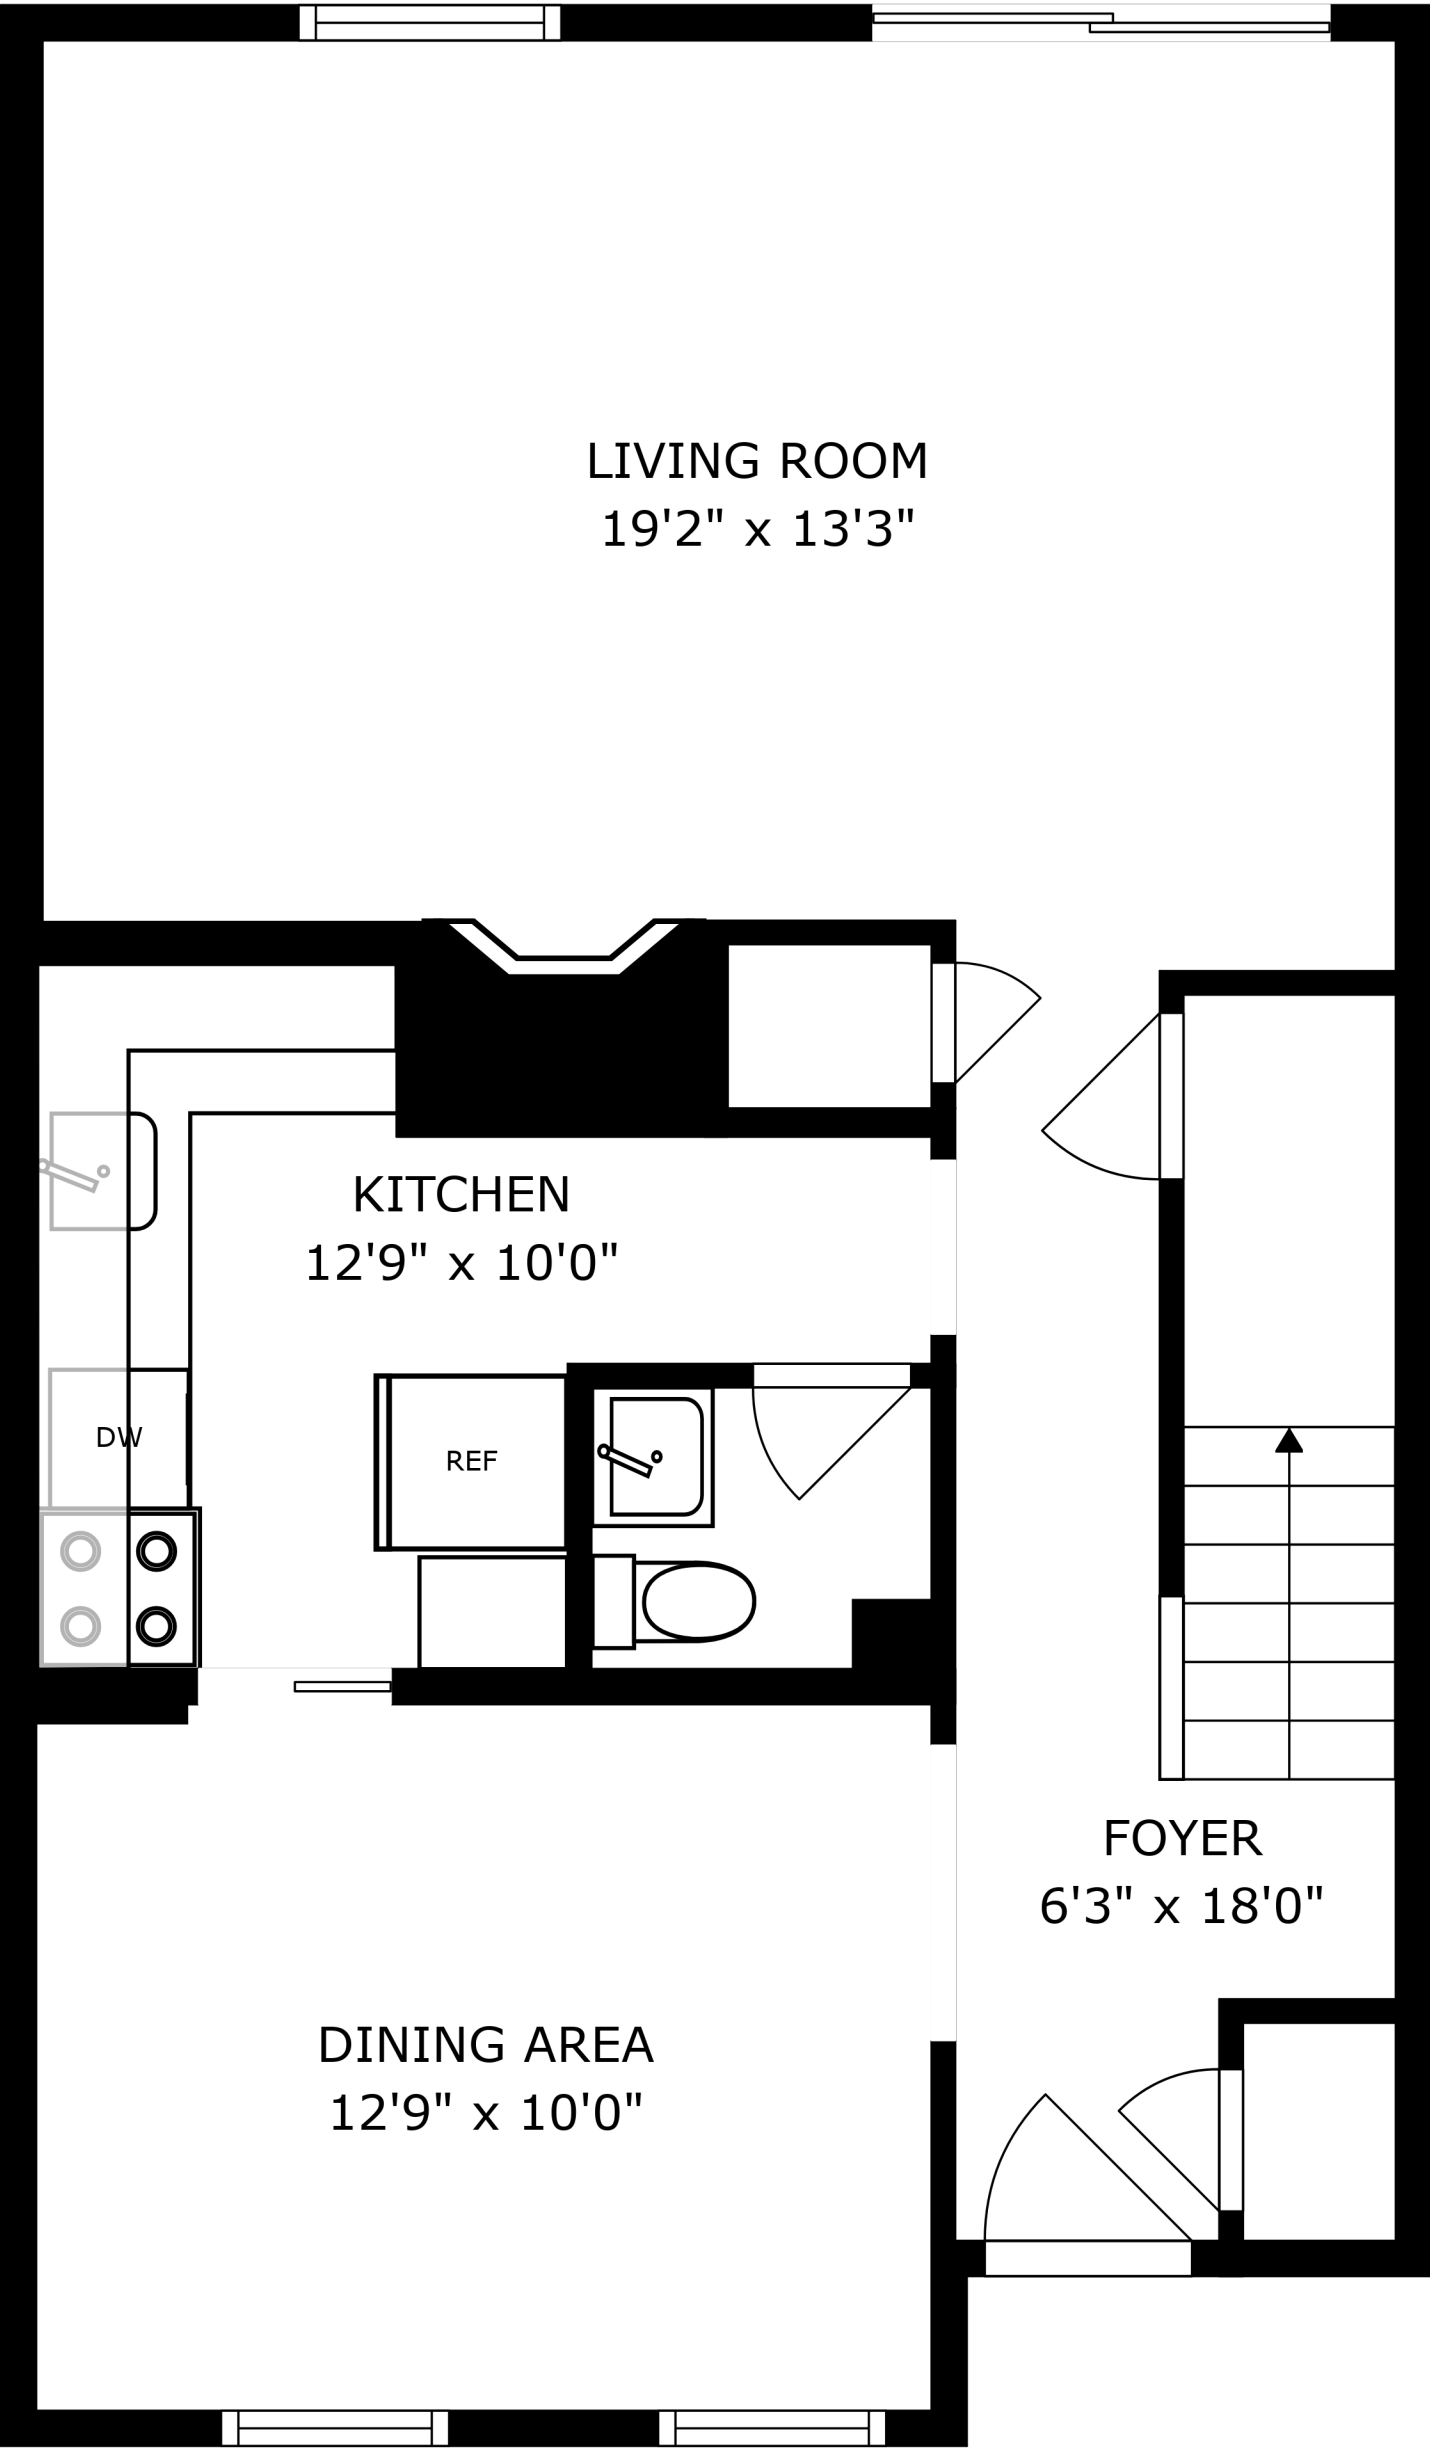

FLOOR 1

FLOOR 2

PRIMARY BEDROOM
16'5" x 12'11"

BATH
4'11" x 8'3"

LAUNDRY
6'10" x 8'3"

BEDROOM
16'8" x 11'0"

SIZES AND DIMENSIONS ARE APPROXIMATE, ACTUAL MAY VARY.