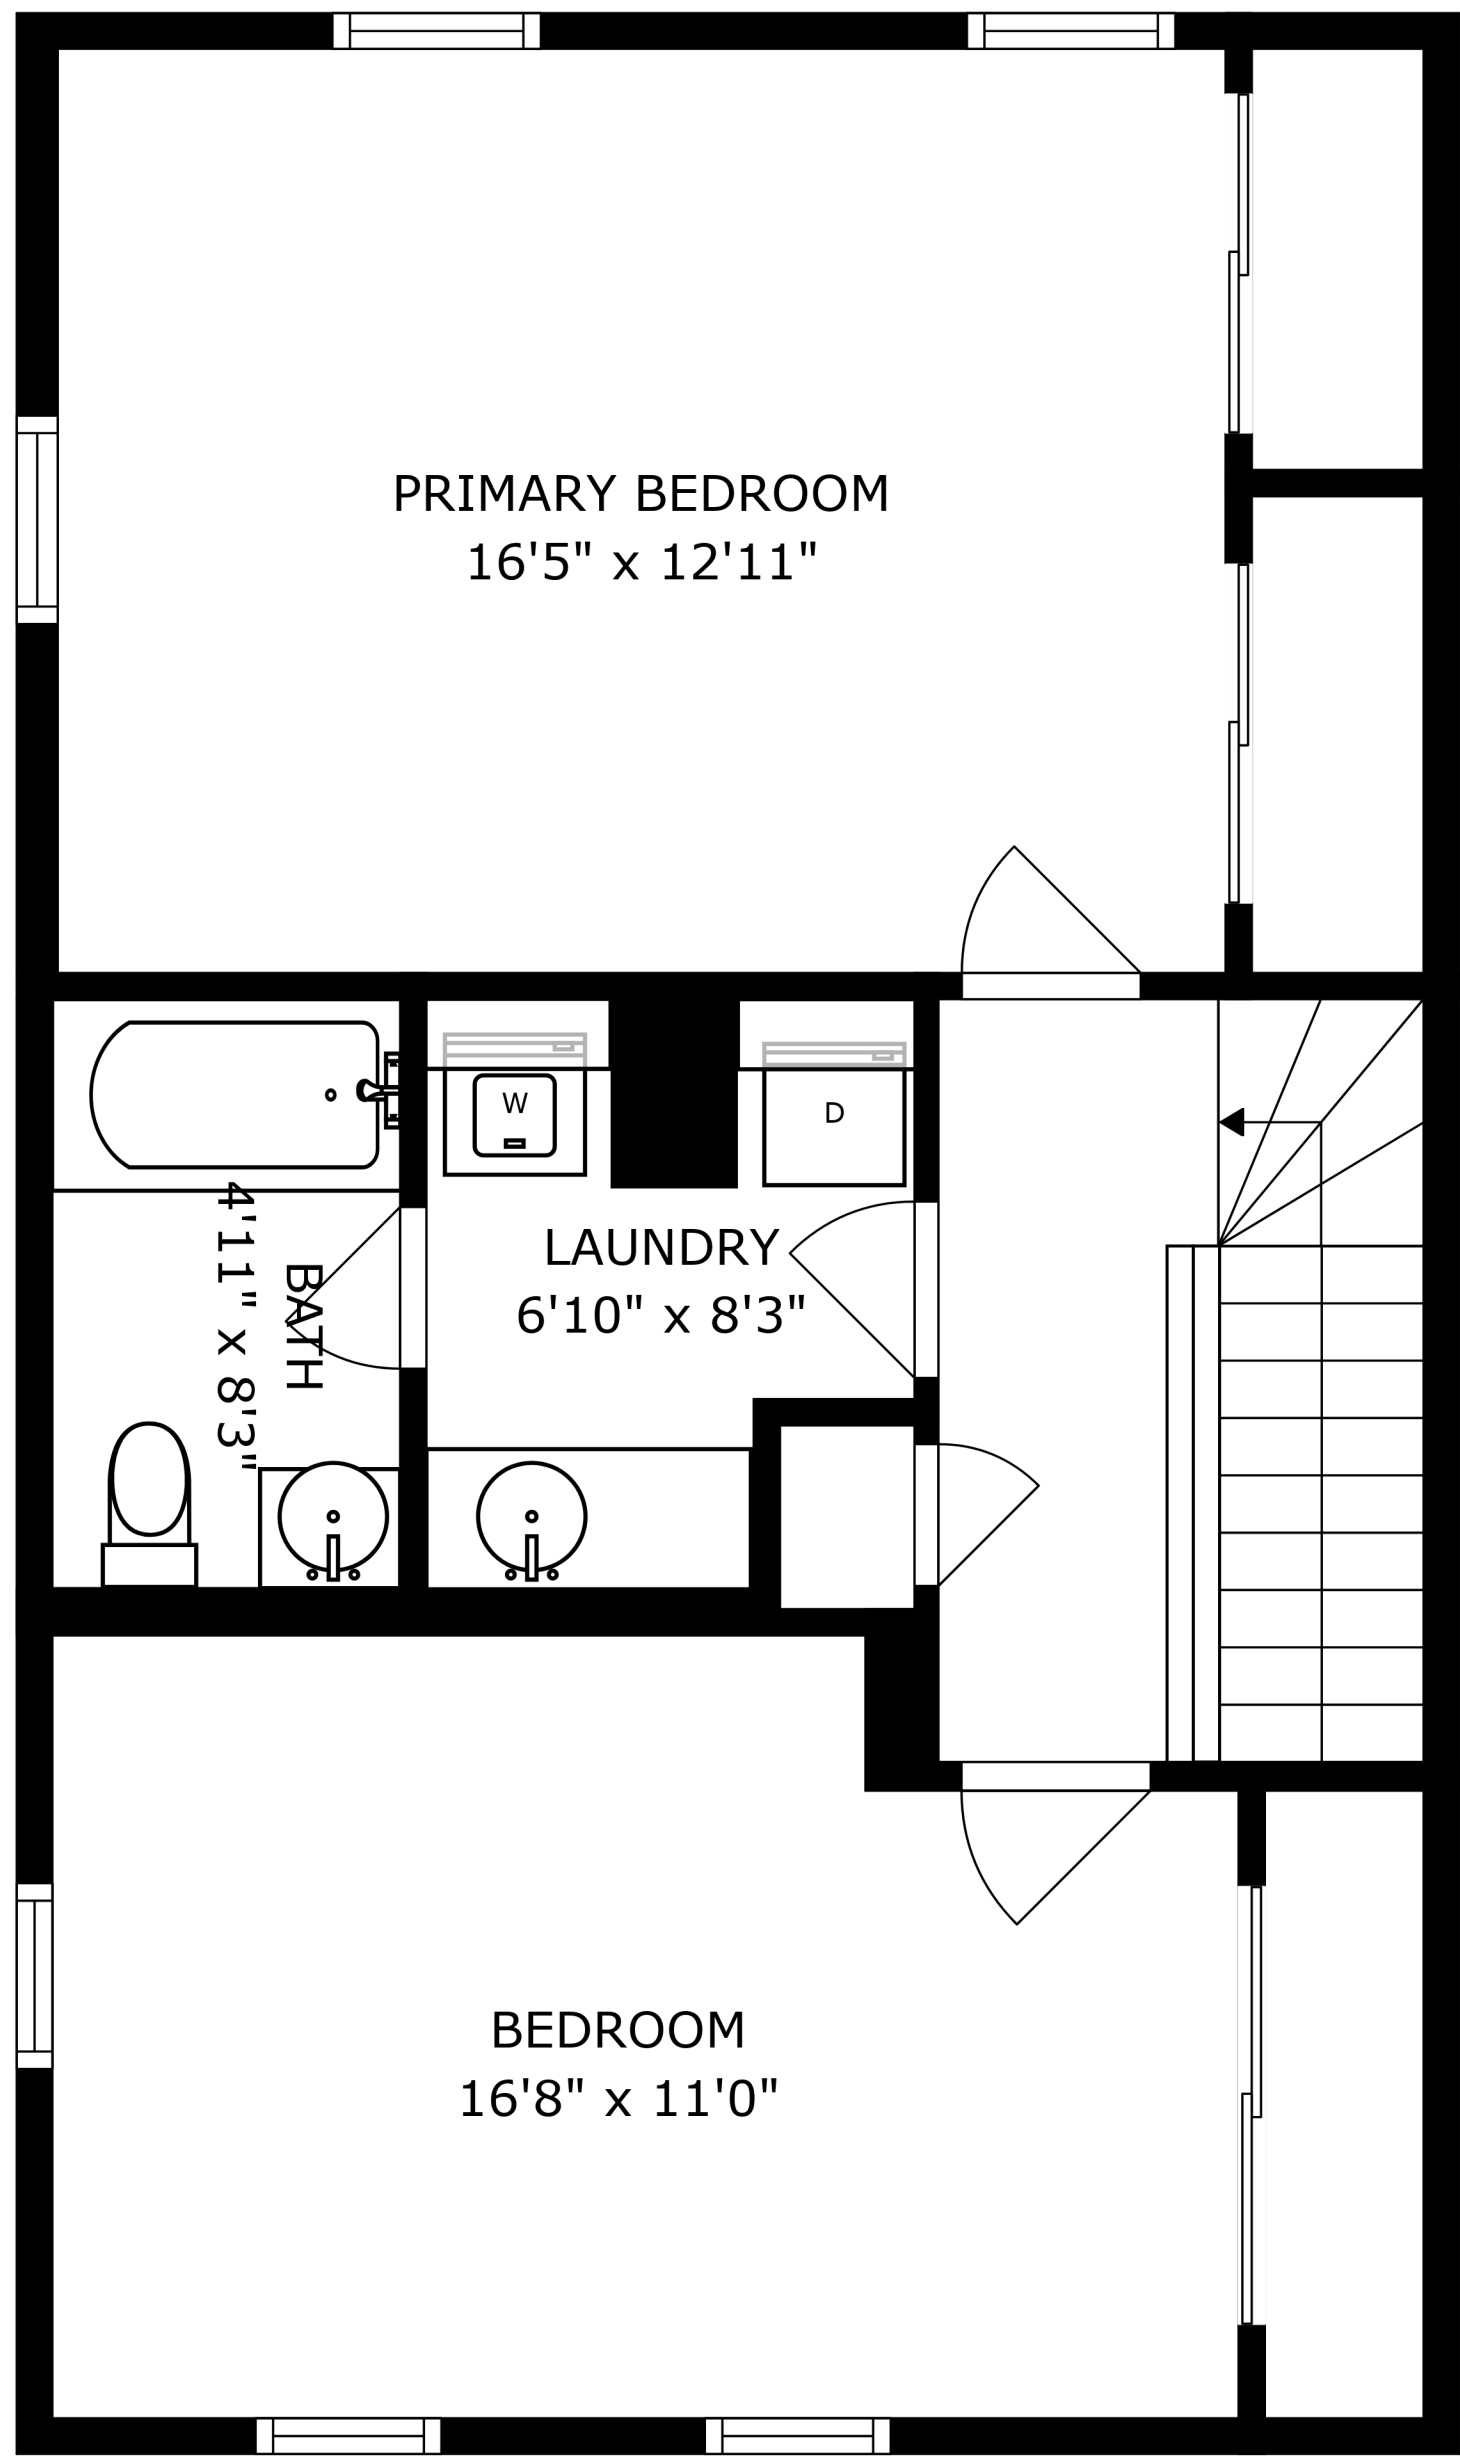

FLOOR 1

FLOOR 2

PRIMARY BEDROOM
16'5" x 12'11"

BATH
4'11" x 8'3"

LAUNDRY
6'10" x 8'3"

BEDROOM
16'8" x 11'0"

SIZES AND DIMENSIONS ARE APPROXIMATE, ACTUAL MAY VARY.