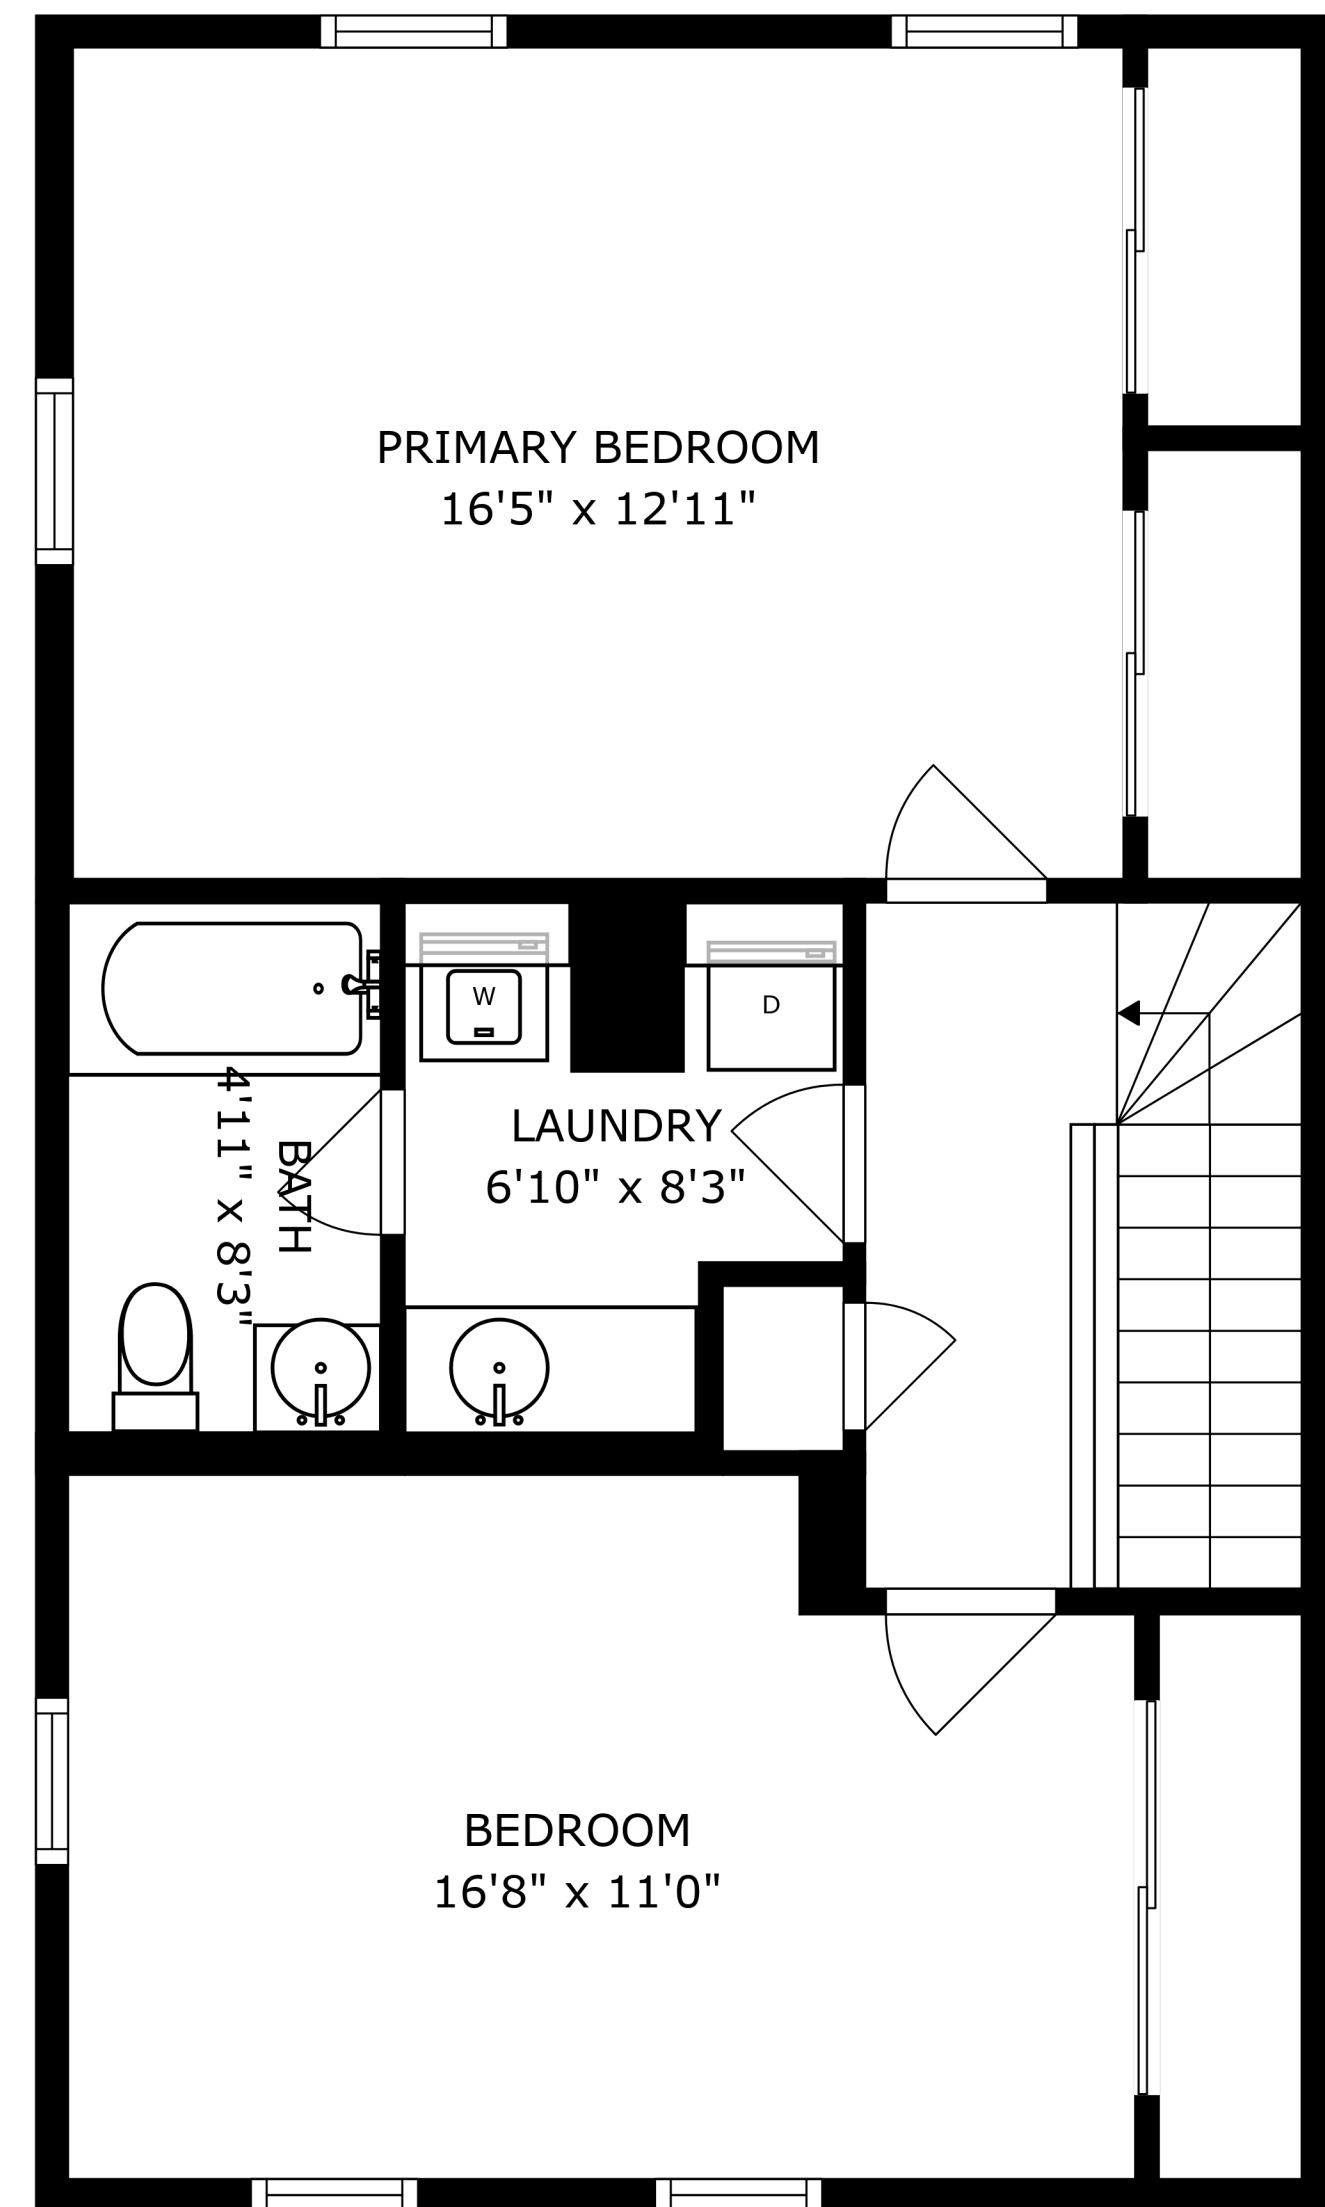

FLOOR 1

FLOOR 2

PRIMARY BEDROOM
16'5" x 12'11"

BATH
4'11" x 8'3"

LAUNDRY
6'10" x 8'3"

BEDROOM
16'8" x 11'0"

SIZES AND DIMENSIONS ARE APPROXIMATE, ACTUAL MAY VARY.