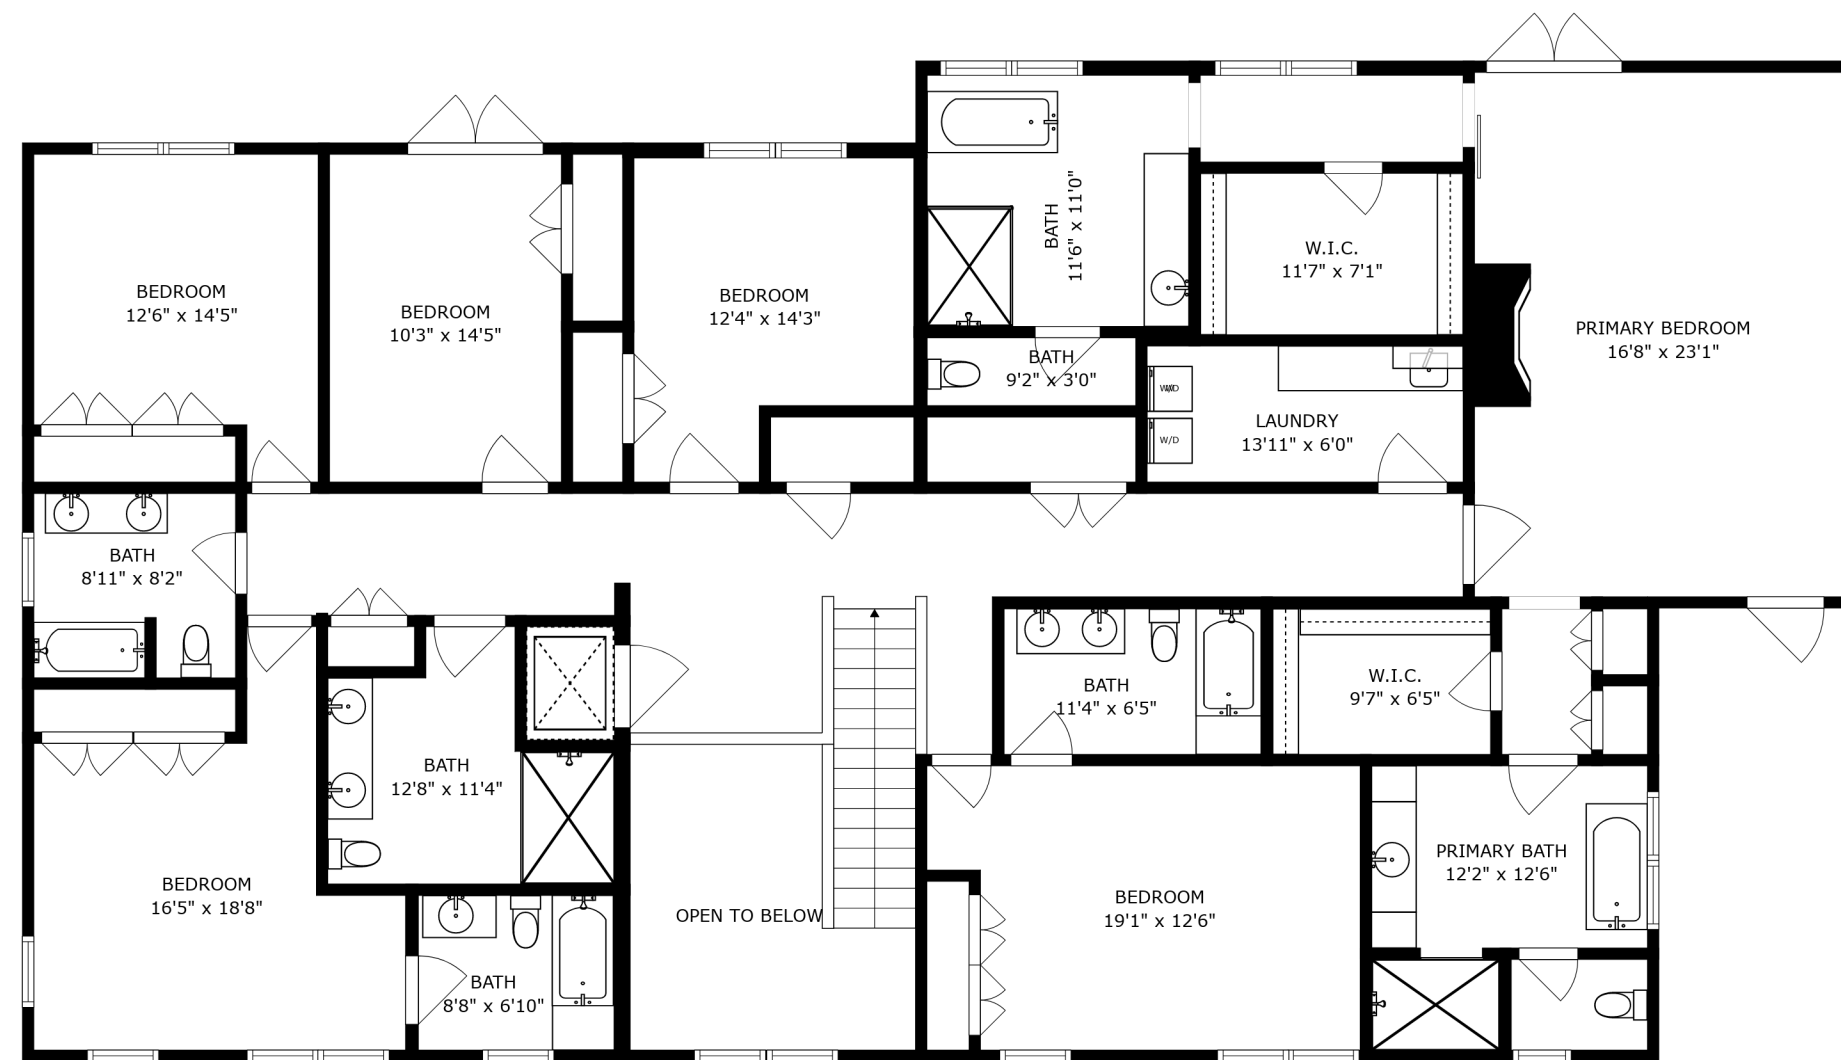

FLOOR 2

FLOOR 3

APPROXIMATELY: 3724 SQ FT

FLOOR 1

APPROXIMATELY: 1076 SQ FT

APPROXIMATELY: 3383 SQ FT

SIZES AND DIMENSIONS ARE APPROXIMATE, ACTUAL MAY VARY.

APPROXIMATELY: 3724 SQ FT

SIZES AND DIMENSIONS ARE APPROXIMATE, ACTUAL MAY VARY.

APPROXIMATELY: 3383 SQ FT

SIZES AND DIMENSIONS ARE APPROXIMATE, ACTUAL MAY VARY.

APPROXIMATELY: 1076 SQ FT

SIZES AND DIMENSIONS ARE APPROXIMATE, ACTUAL MAY VARY.