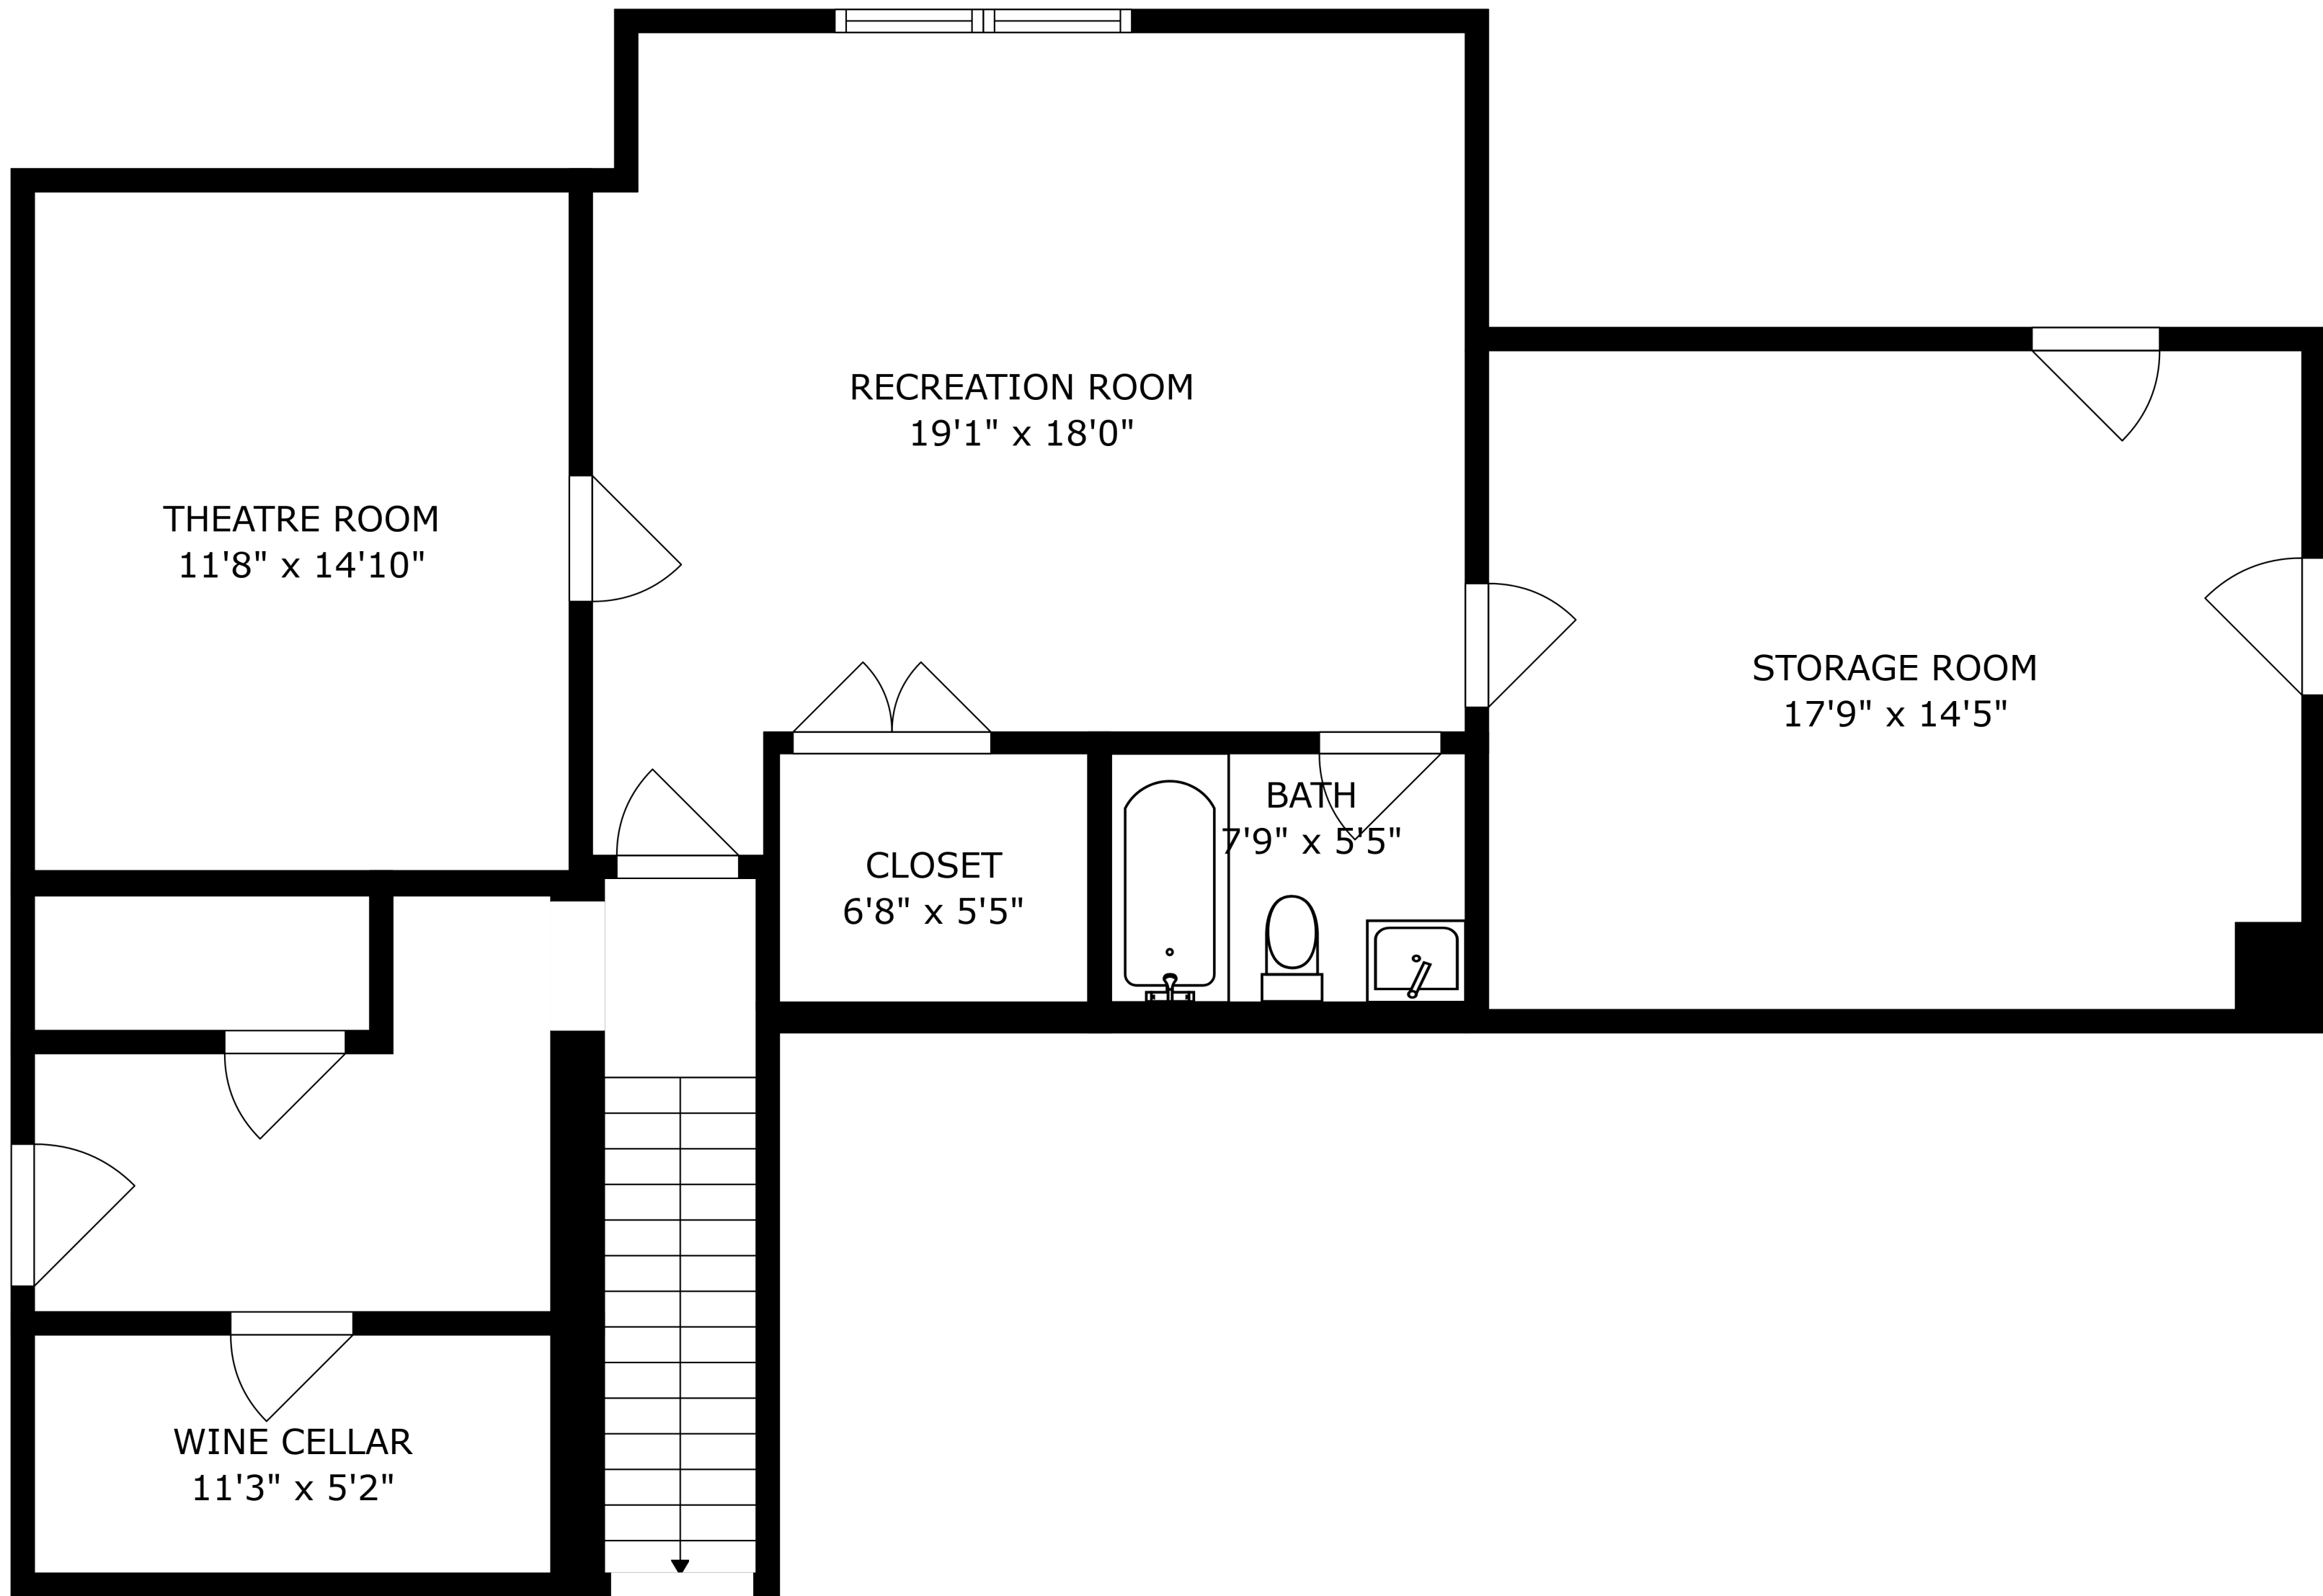

FLOOR 2

FLOOR 3

APPROXIMATELY: 3724 SQ FT

FLOOR 1

APPROXIMATELY: 1076 SQ FT

APPROXIMATELY: 3383 SQ FT

SIZES AND DIMENSIONS ARE APPROXIMATE, ACTUAL MAY VARY.

APPROXIMATELY: 3724 SQ FT

SIZES AND DIMENSIONS ARE APPROXIMATE, ACTUAL MAY VARY.

APPROXIMATELY: 3383 SQ FT

SIZES AND DIMENSIONS ARE APPROXIMATE, ACTUAL MAY VARY.

APPROXIMATELY: 1076 SQ FT

SIZES AND DIMENSIONS ARE APPROXIMATE, ACTUAL MAY VARY.