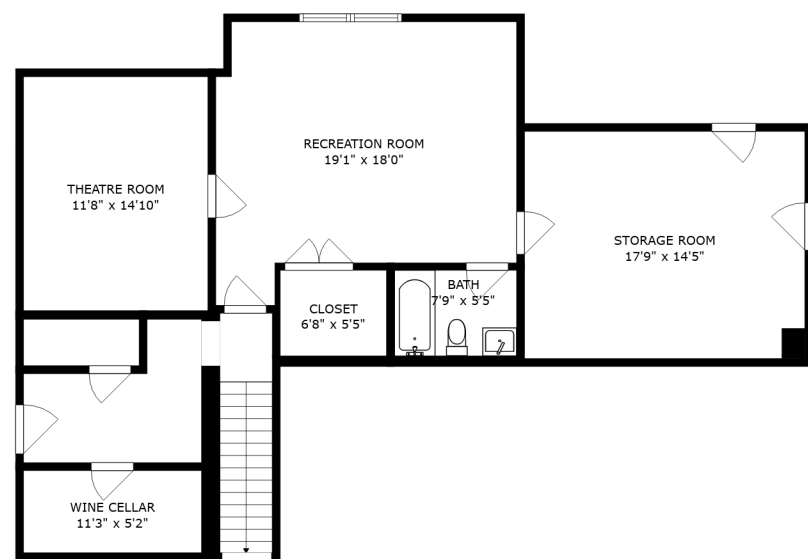

FLOOR 2

FLOOR 3

APPROXIMATELY: 3724 SQ FT

FLOOR 1

APPROXIMATELY: 1076 SQ FT

APPROXIMATELY: 3383 SQ FT

SIZES AND DIMENSIONS ARE APPROXIMATE, ACTUAL MAY VARY.

APPROXIMATELY: 3724 SQ FT

SIZES AND DIMENSIONS ARE APPROXIMATE, ACTUAL MAY VARY.

APPROXIMATELY: 3383 SQ FT

SIZES AND DIMENSIONS ARE APPROXIMATE, ACTUAL MAY VARY.

APPROXIMATELY: 1076 SQ FT

SIZES AND DIMENSIONS ARE APPROXIMATE, ACTUAL MAY VARY.