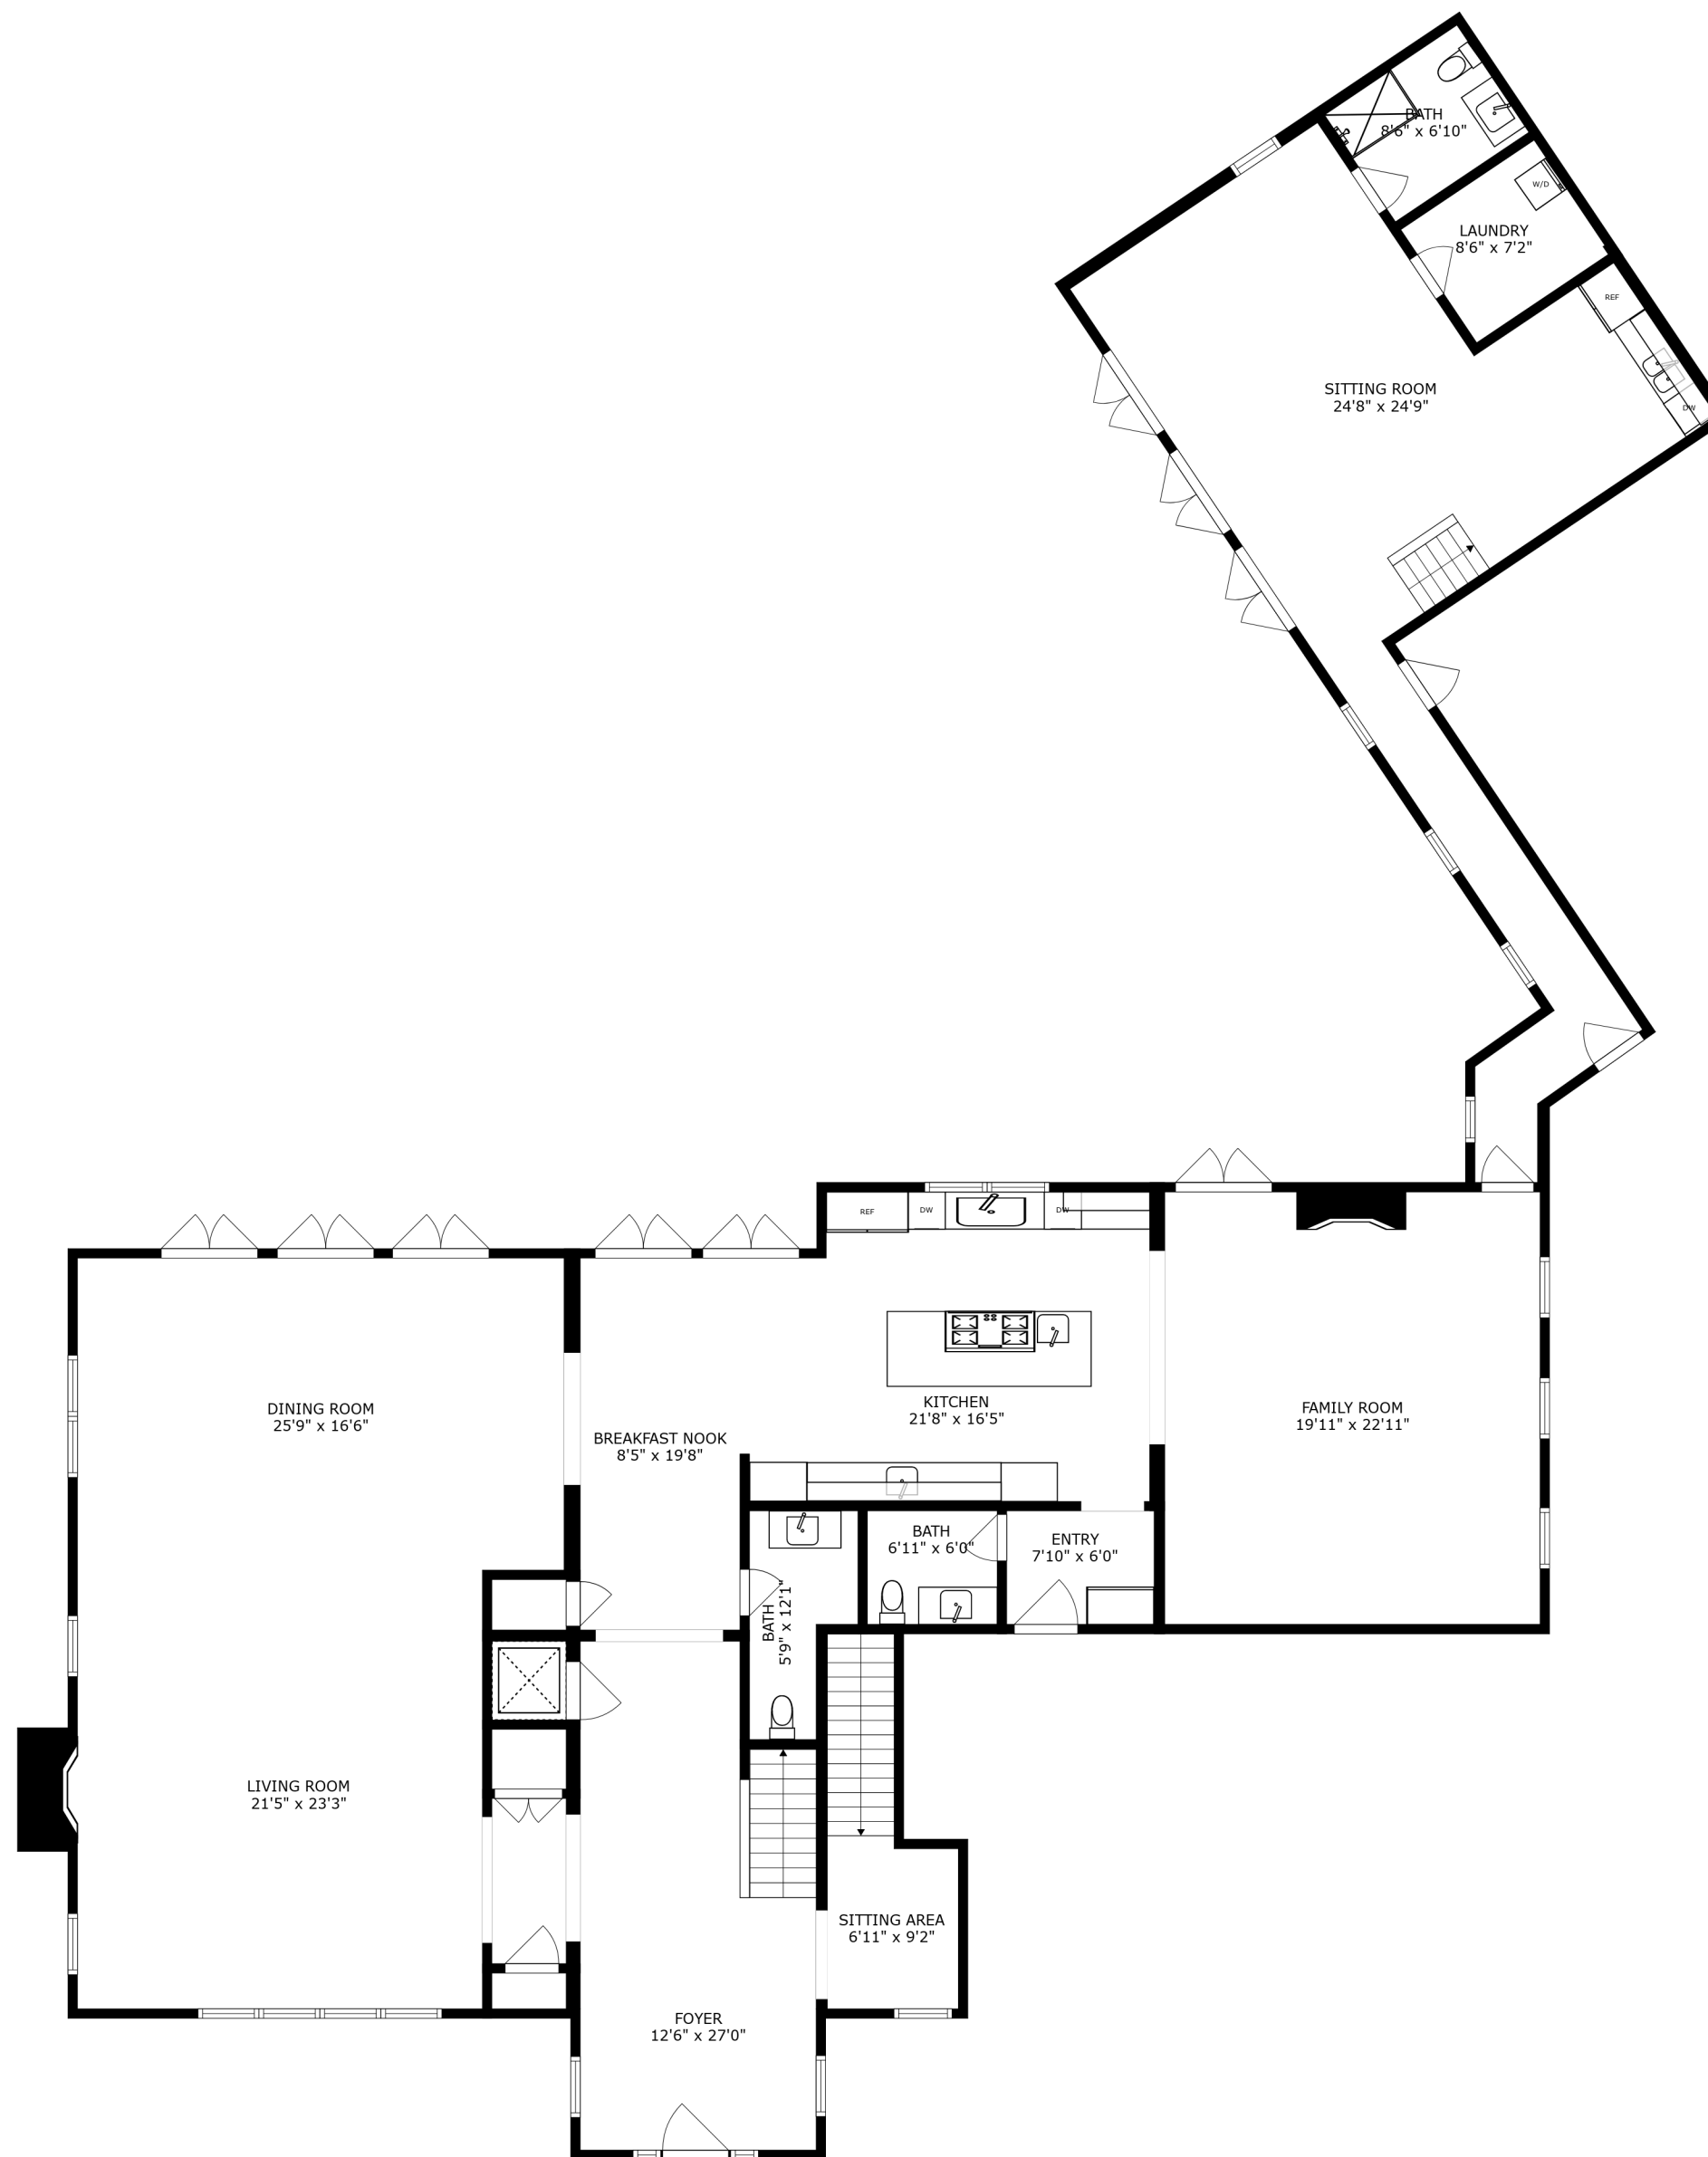

FLOOR 2

FLOOR 3

APPROXIMATELY: 3724 SQ FT

FLOOR 1

APPROXIMATELY: 1076 SQ FT

APPROXIMATELY: 3383 SQ FT

SIZES AND DIMENSIONS ARE APPROXIMATE, ACTUAL MAY VARY.

APPROXIMATELY: 3724 SQ FT

SIZES AND DIMENSIONS ARE APPROXIMATE, ACTUAL MAY VARY.

APPROXIMATELY: 3383 SQ FT

SIZES AND DIMENSIONS ARE APPROXIMATE, ACTUAL MAY VARY.

APPROXIMATELY: 1076 SQ FT

SIZES AND DIMENSIONS ARE APPROXIMATE, ACTUAL MAY VARY.