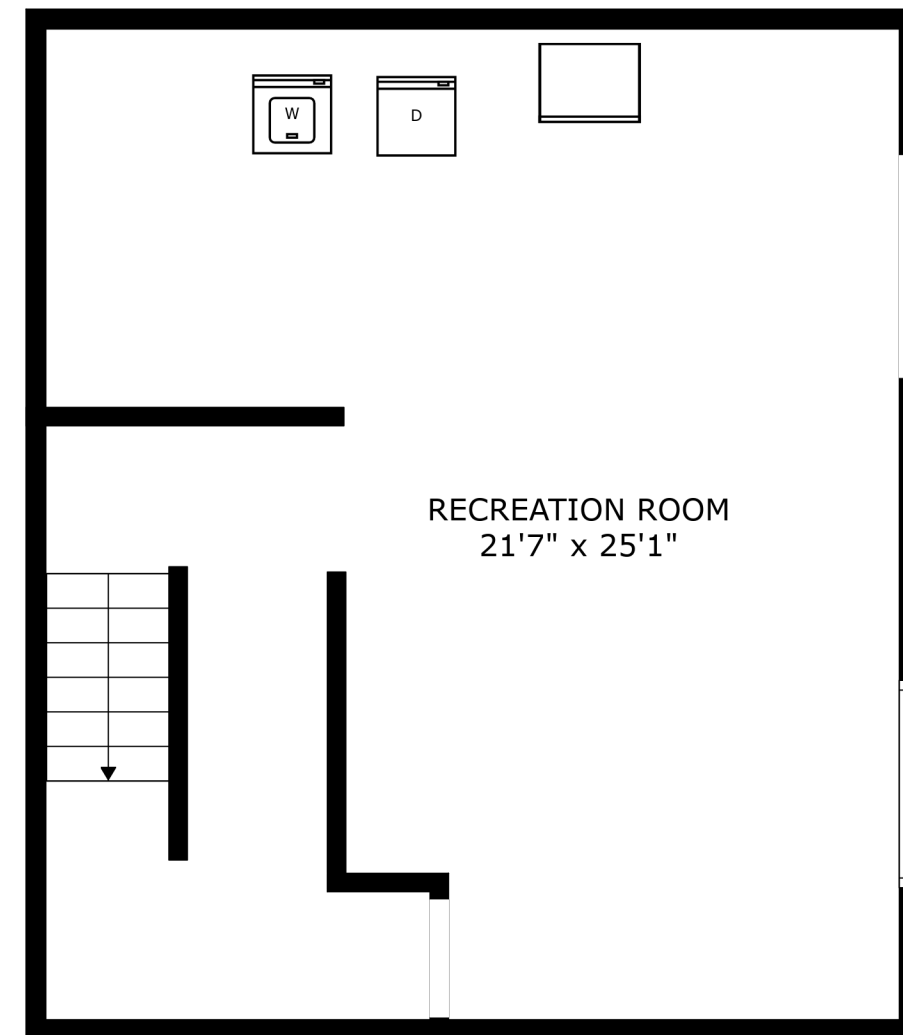

FLOOR 3

FLOOR 2

FLOOR 1

SIZES AND DIMENSIONS ARE APPROXIMATE, ACTUAL MAY VARY.

GARAGE  
26'10" x 25'4"

REF

FOYER  
7'1" x 6'3"

SIZES AND DIMENSIONS ARE APPROXIMATE, ACTUAL MAY VARY.