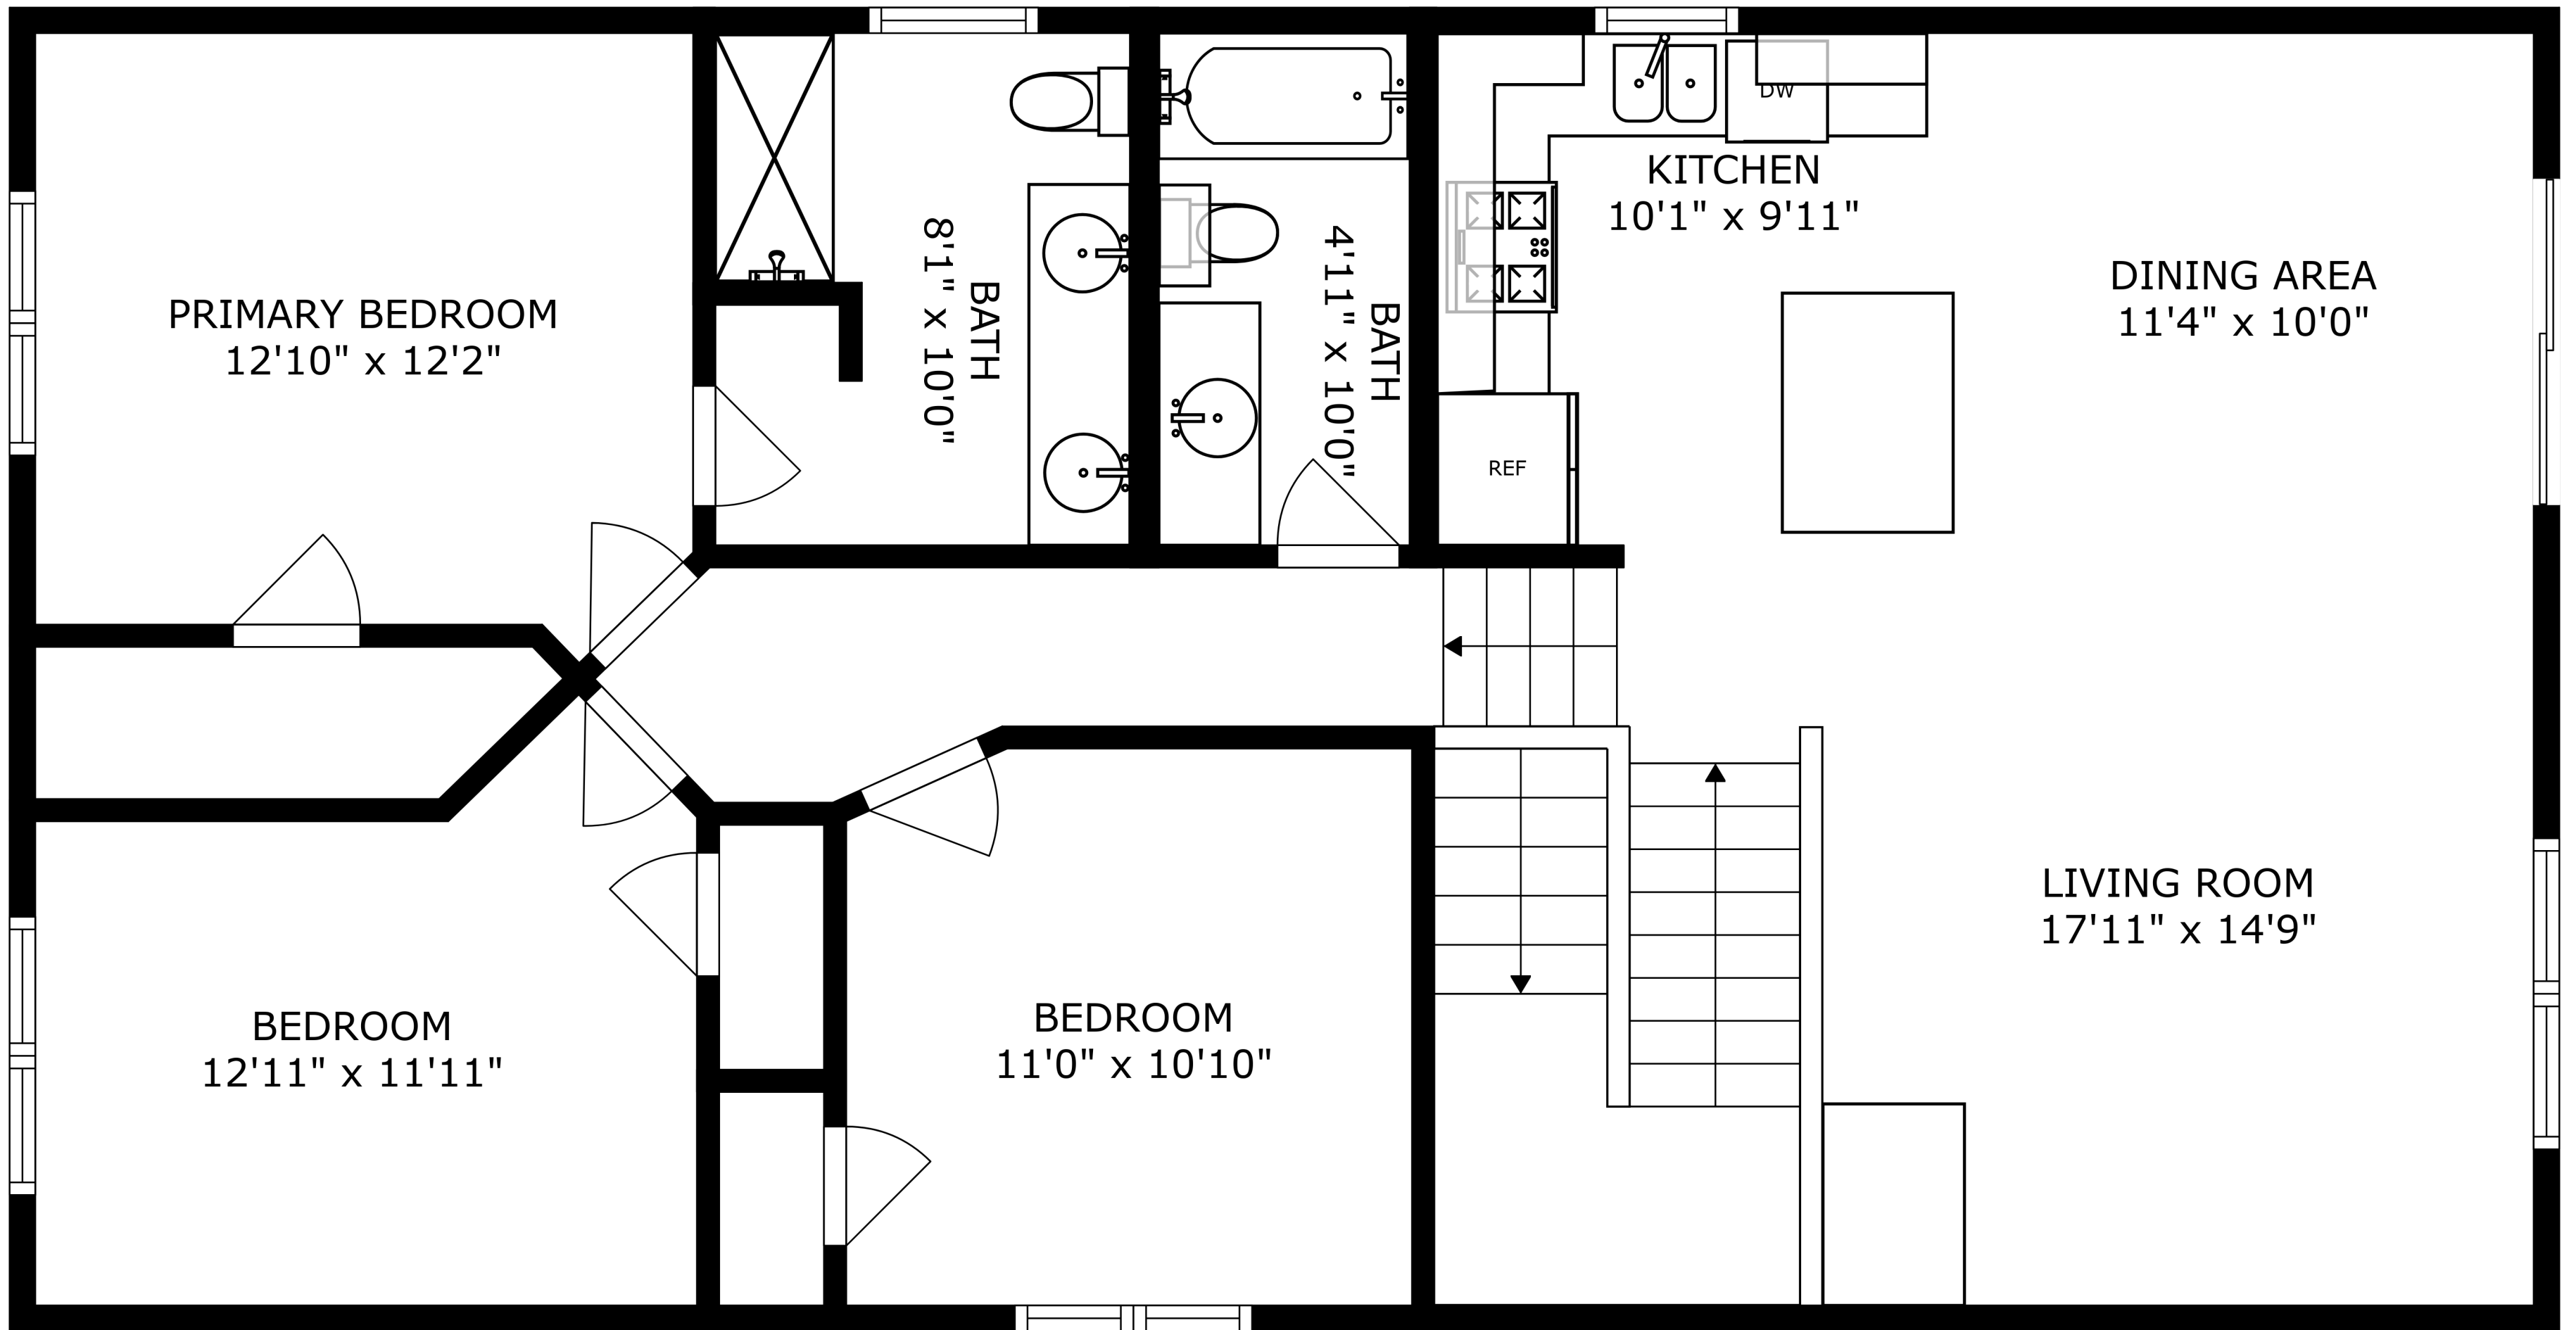

FLOOR 3

FLOOR 2

FLOOR 1

SIZES AND DIMENSIONS ARE APPROXIMATE, ACTUAL MAY VARY.

GARAGE  
26'10" x 25'4"

REF

FOYER  
7'1" x 6'3"

SIZES AND DIMENSIONS ARE APPROXIMATE, ACTUAL MAY VARY.