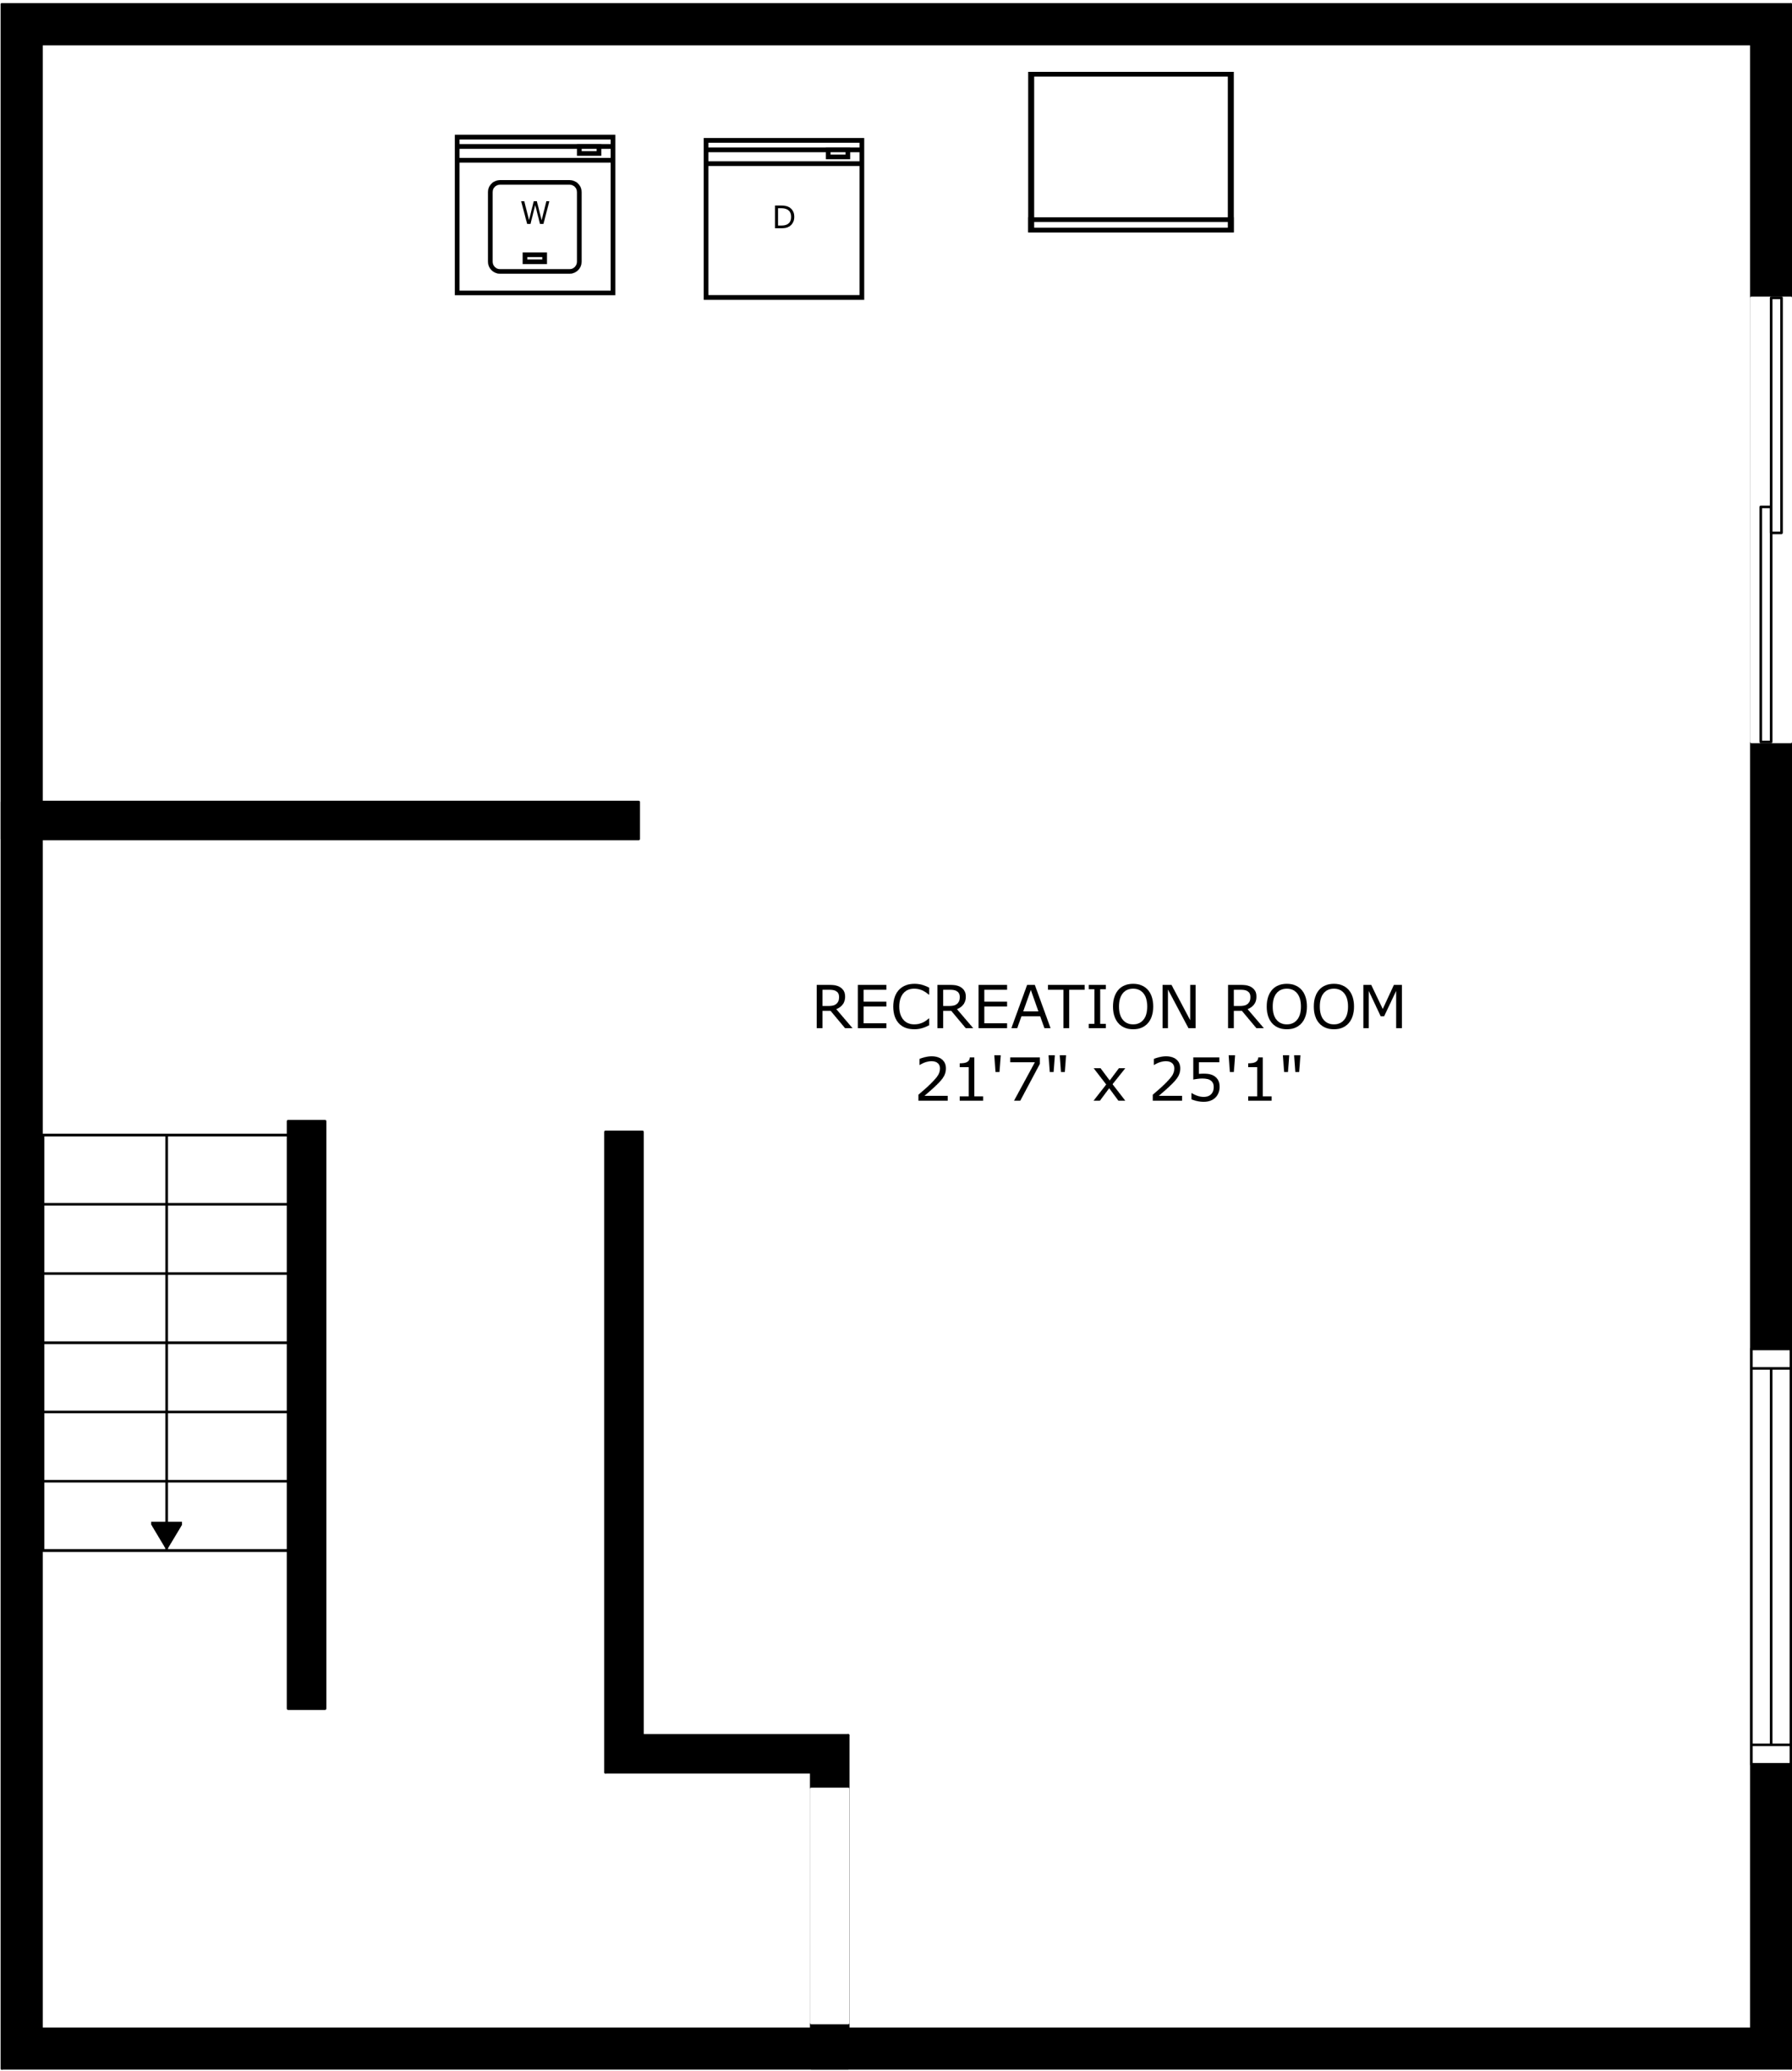

FLOOR 3

FLOOR 2

FLOOR 1

SIZES AND DIMENSIONS ARE APPROXIMATE, ACTUAL MAY VARY.

GARAGE  
26'10" x 25'4"

REF

FOYER  
7'1" x 6'3"

SIZES AND DIMENSIONS ARE APPROXIMATE, ACTUAL MAY VARY.