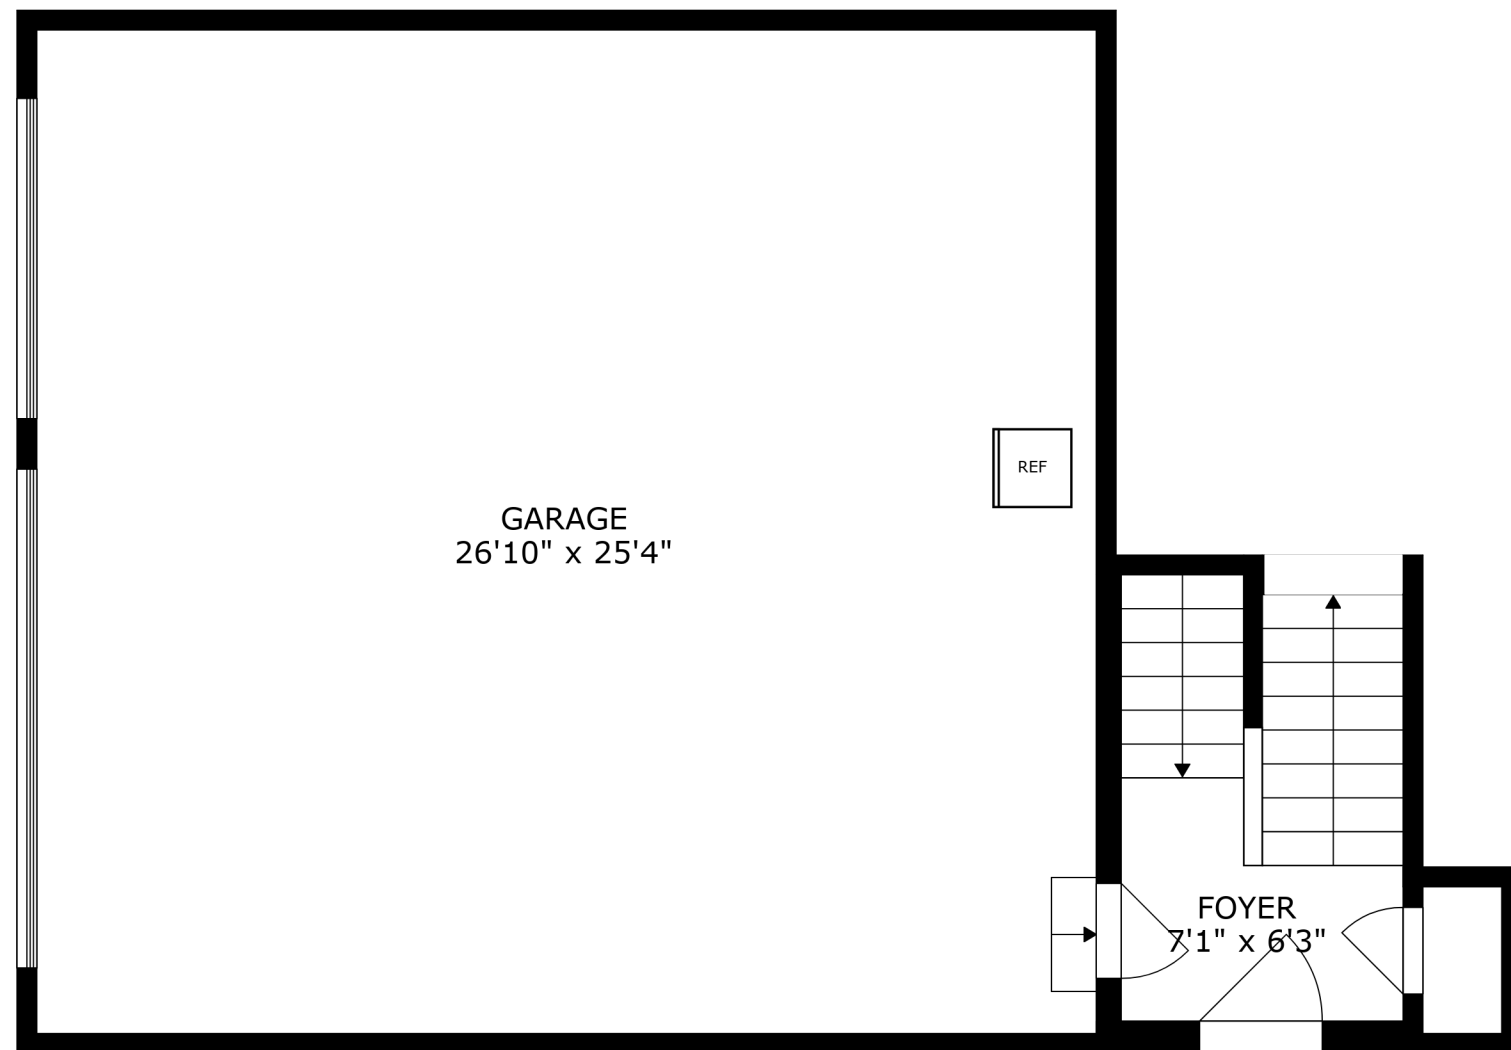

FLOOR 3

FLOOR 2

FLOOR 1

SIZES AND DIMENSIONS ARE APPROXIMATE, ACTUAL MAY VARY.

GARAGE  
26'10" x 25'4"

REF

FOYER  
7'1" x 6'3"

SIZES AND DIMENSIONS ARE APPROXIMATE, ACTUAL MAY VARY.