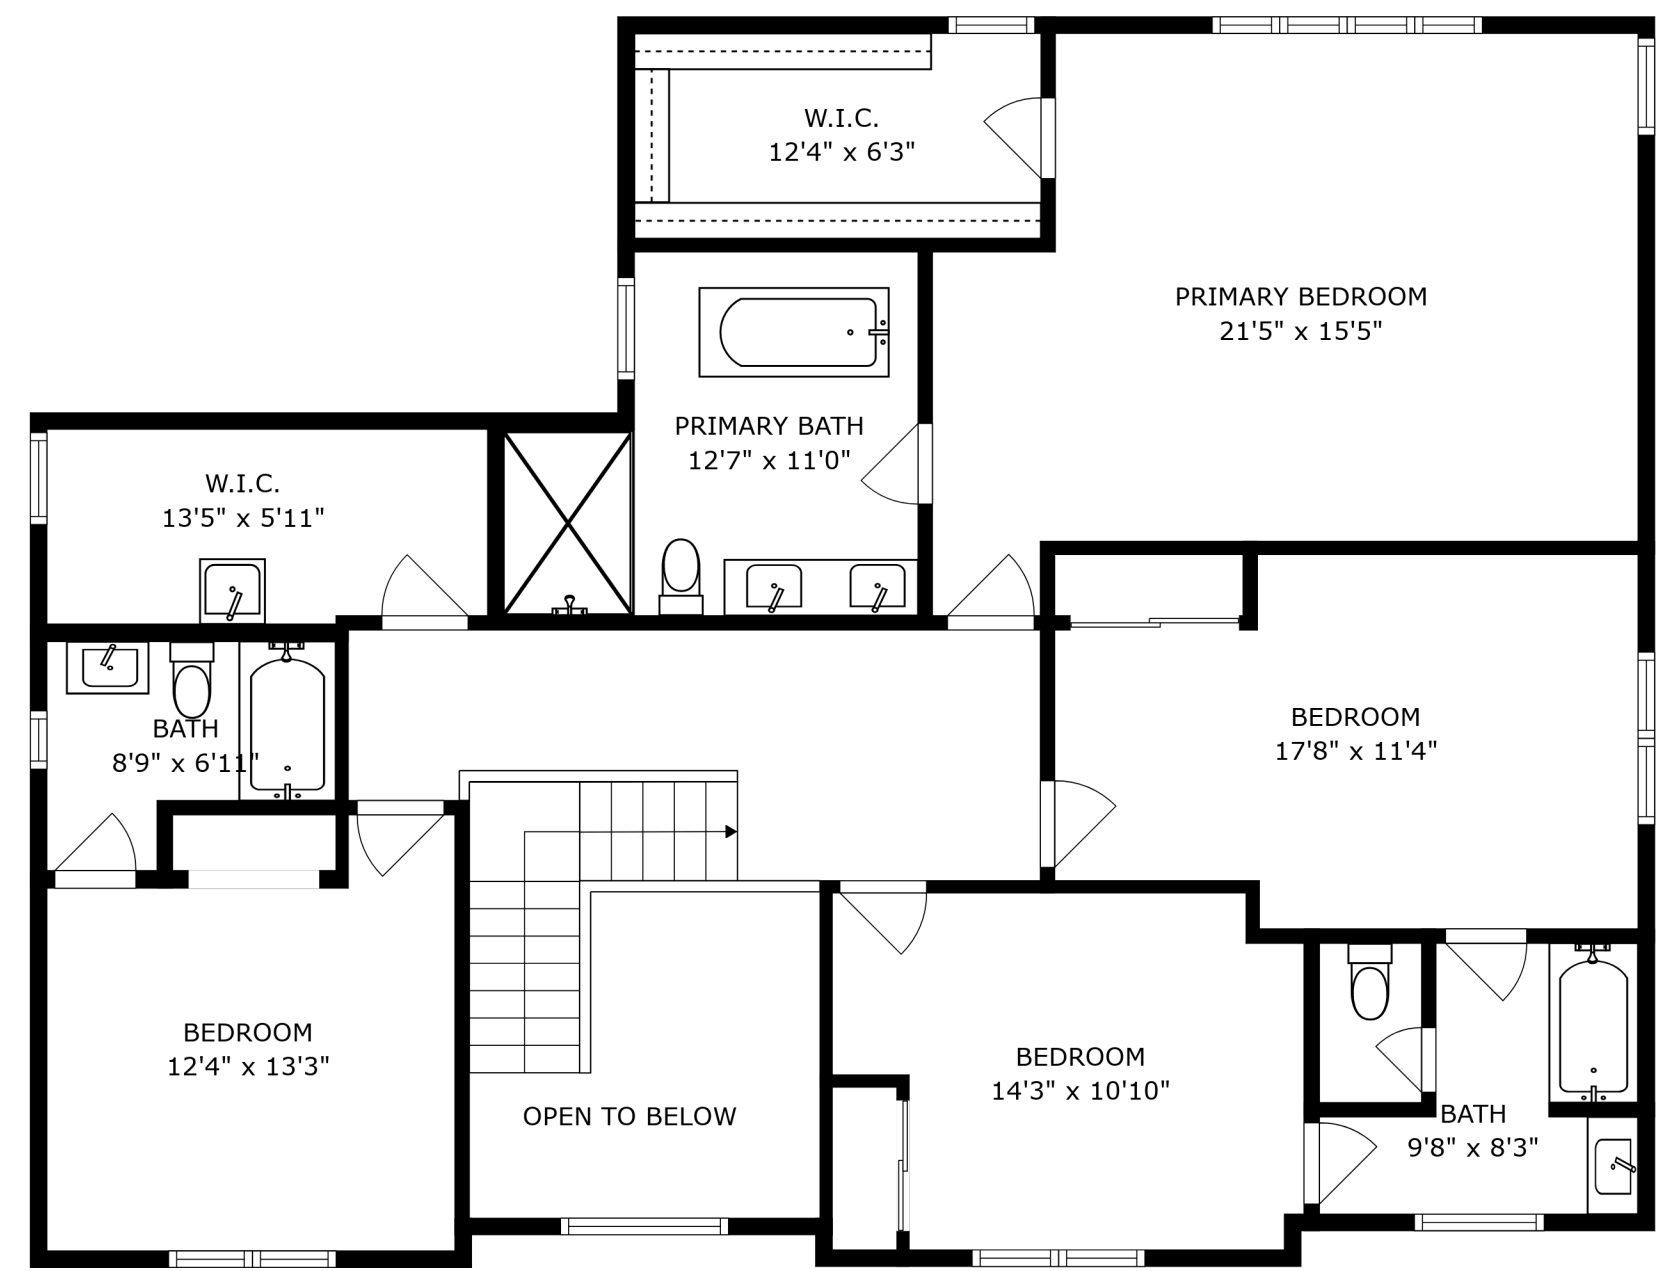

FLOOR 2

FLOOR 3

FLOOR 1

SIZES AND DIMENSIONS ARE APPROXIMATE, ACTUAL MAY VARY.

SIZES AND DIMENSIONS ARE APPROXIMATE, ACTUAL MAY VARY.

RECREATION ROOM  
33'2" x 26'6"

BATH  
8'4" x 4'10"

SIZES AND DIMENSIONS ARE APPROXIMATE, ACTUAL MAY VARY.