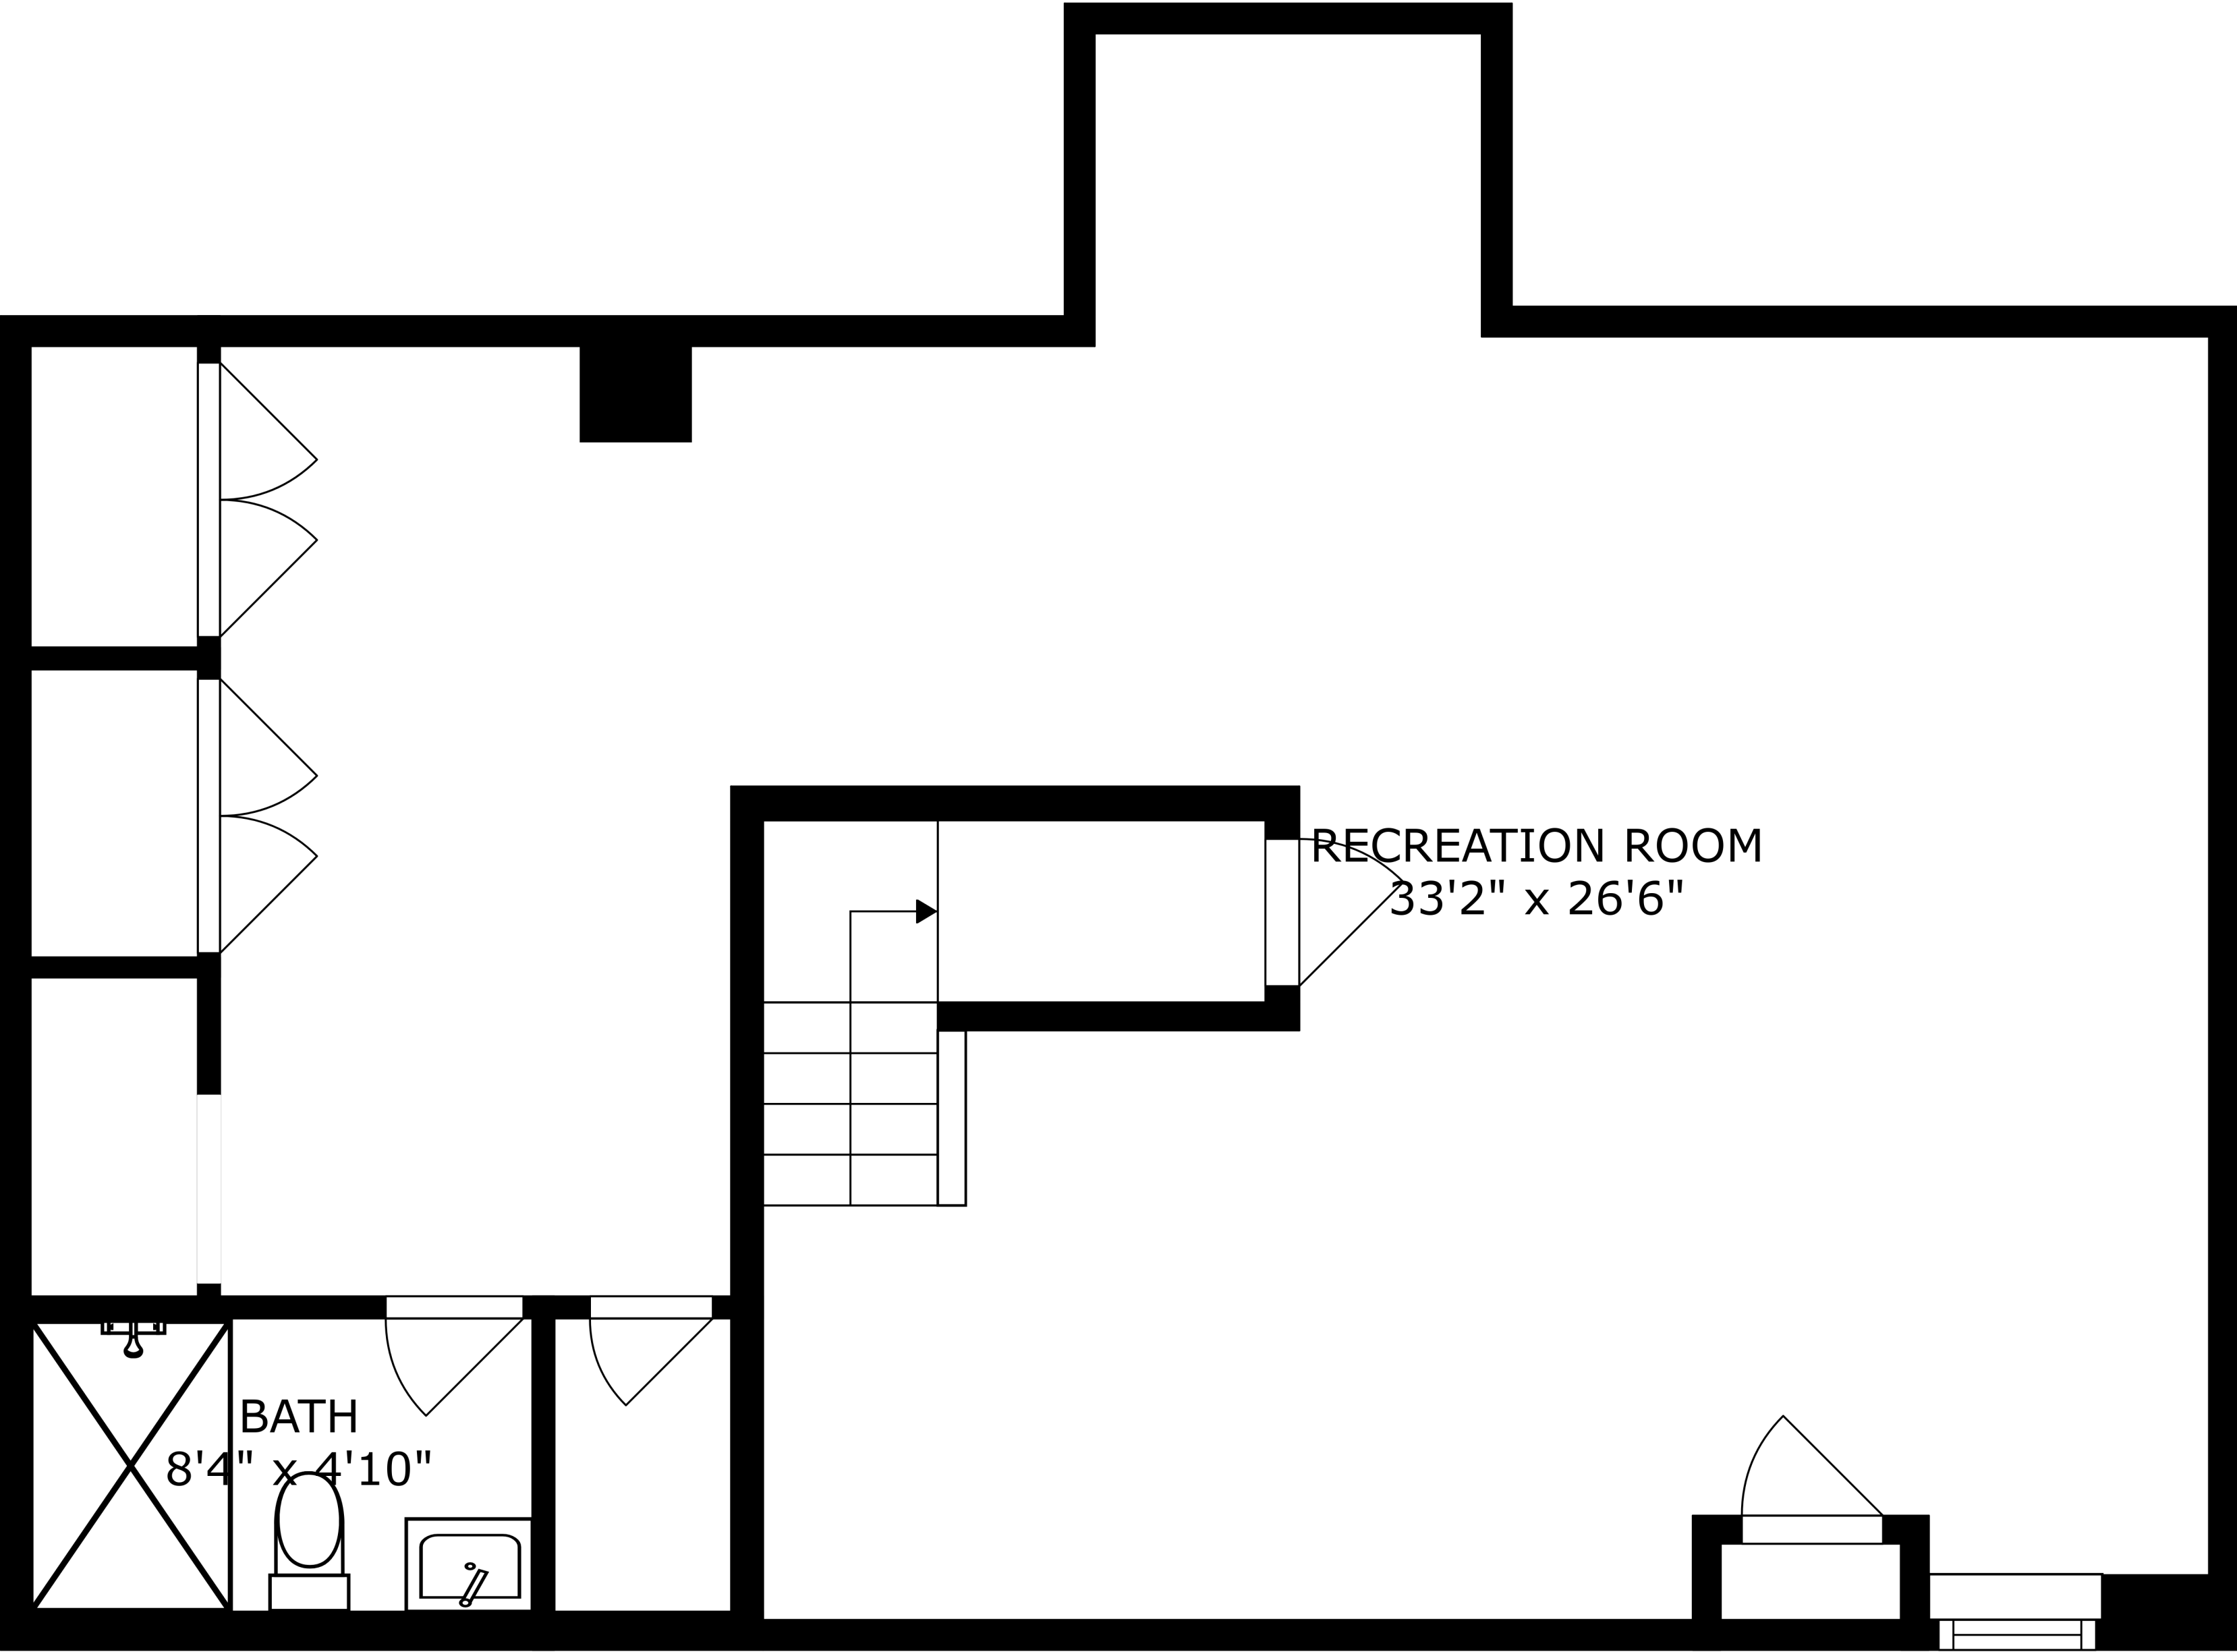

FLOOR 2

FLOOR 3

FLOOR 1

SIZES AND DIMENSIONS ARE APPROXIMATE, ACTUAL MAY VARY.

SIZES AND DIMENSIONS ARE APPROXIMATE, ACTUAL MAY VARY.

RECREATION ROOM  
33'2" x 26'6"

BATH  
8'4" x 4'10"

SIZES AND DIMENSIONS ARE APPROXIMATE, ACTUAL MAY VARY.