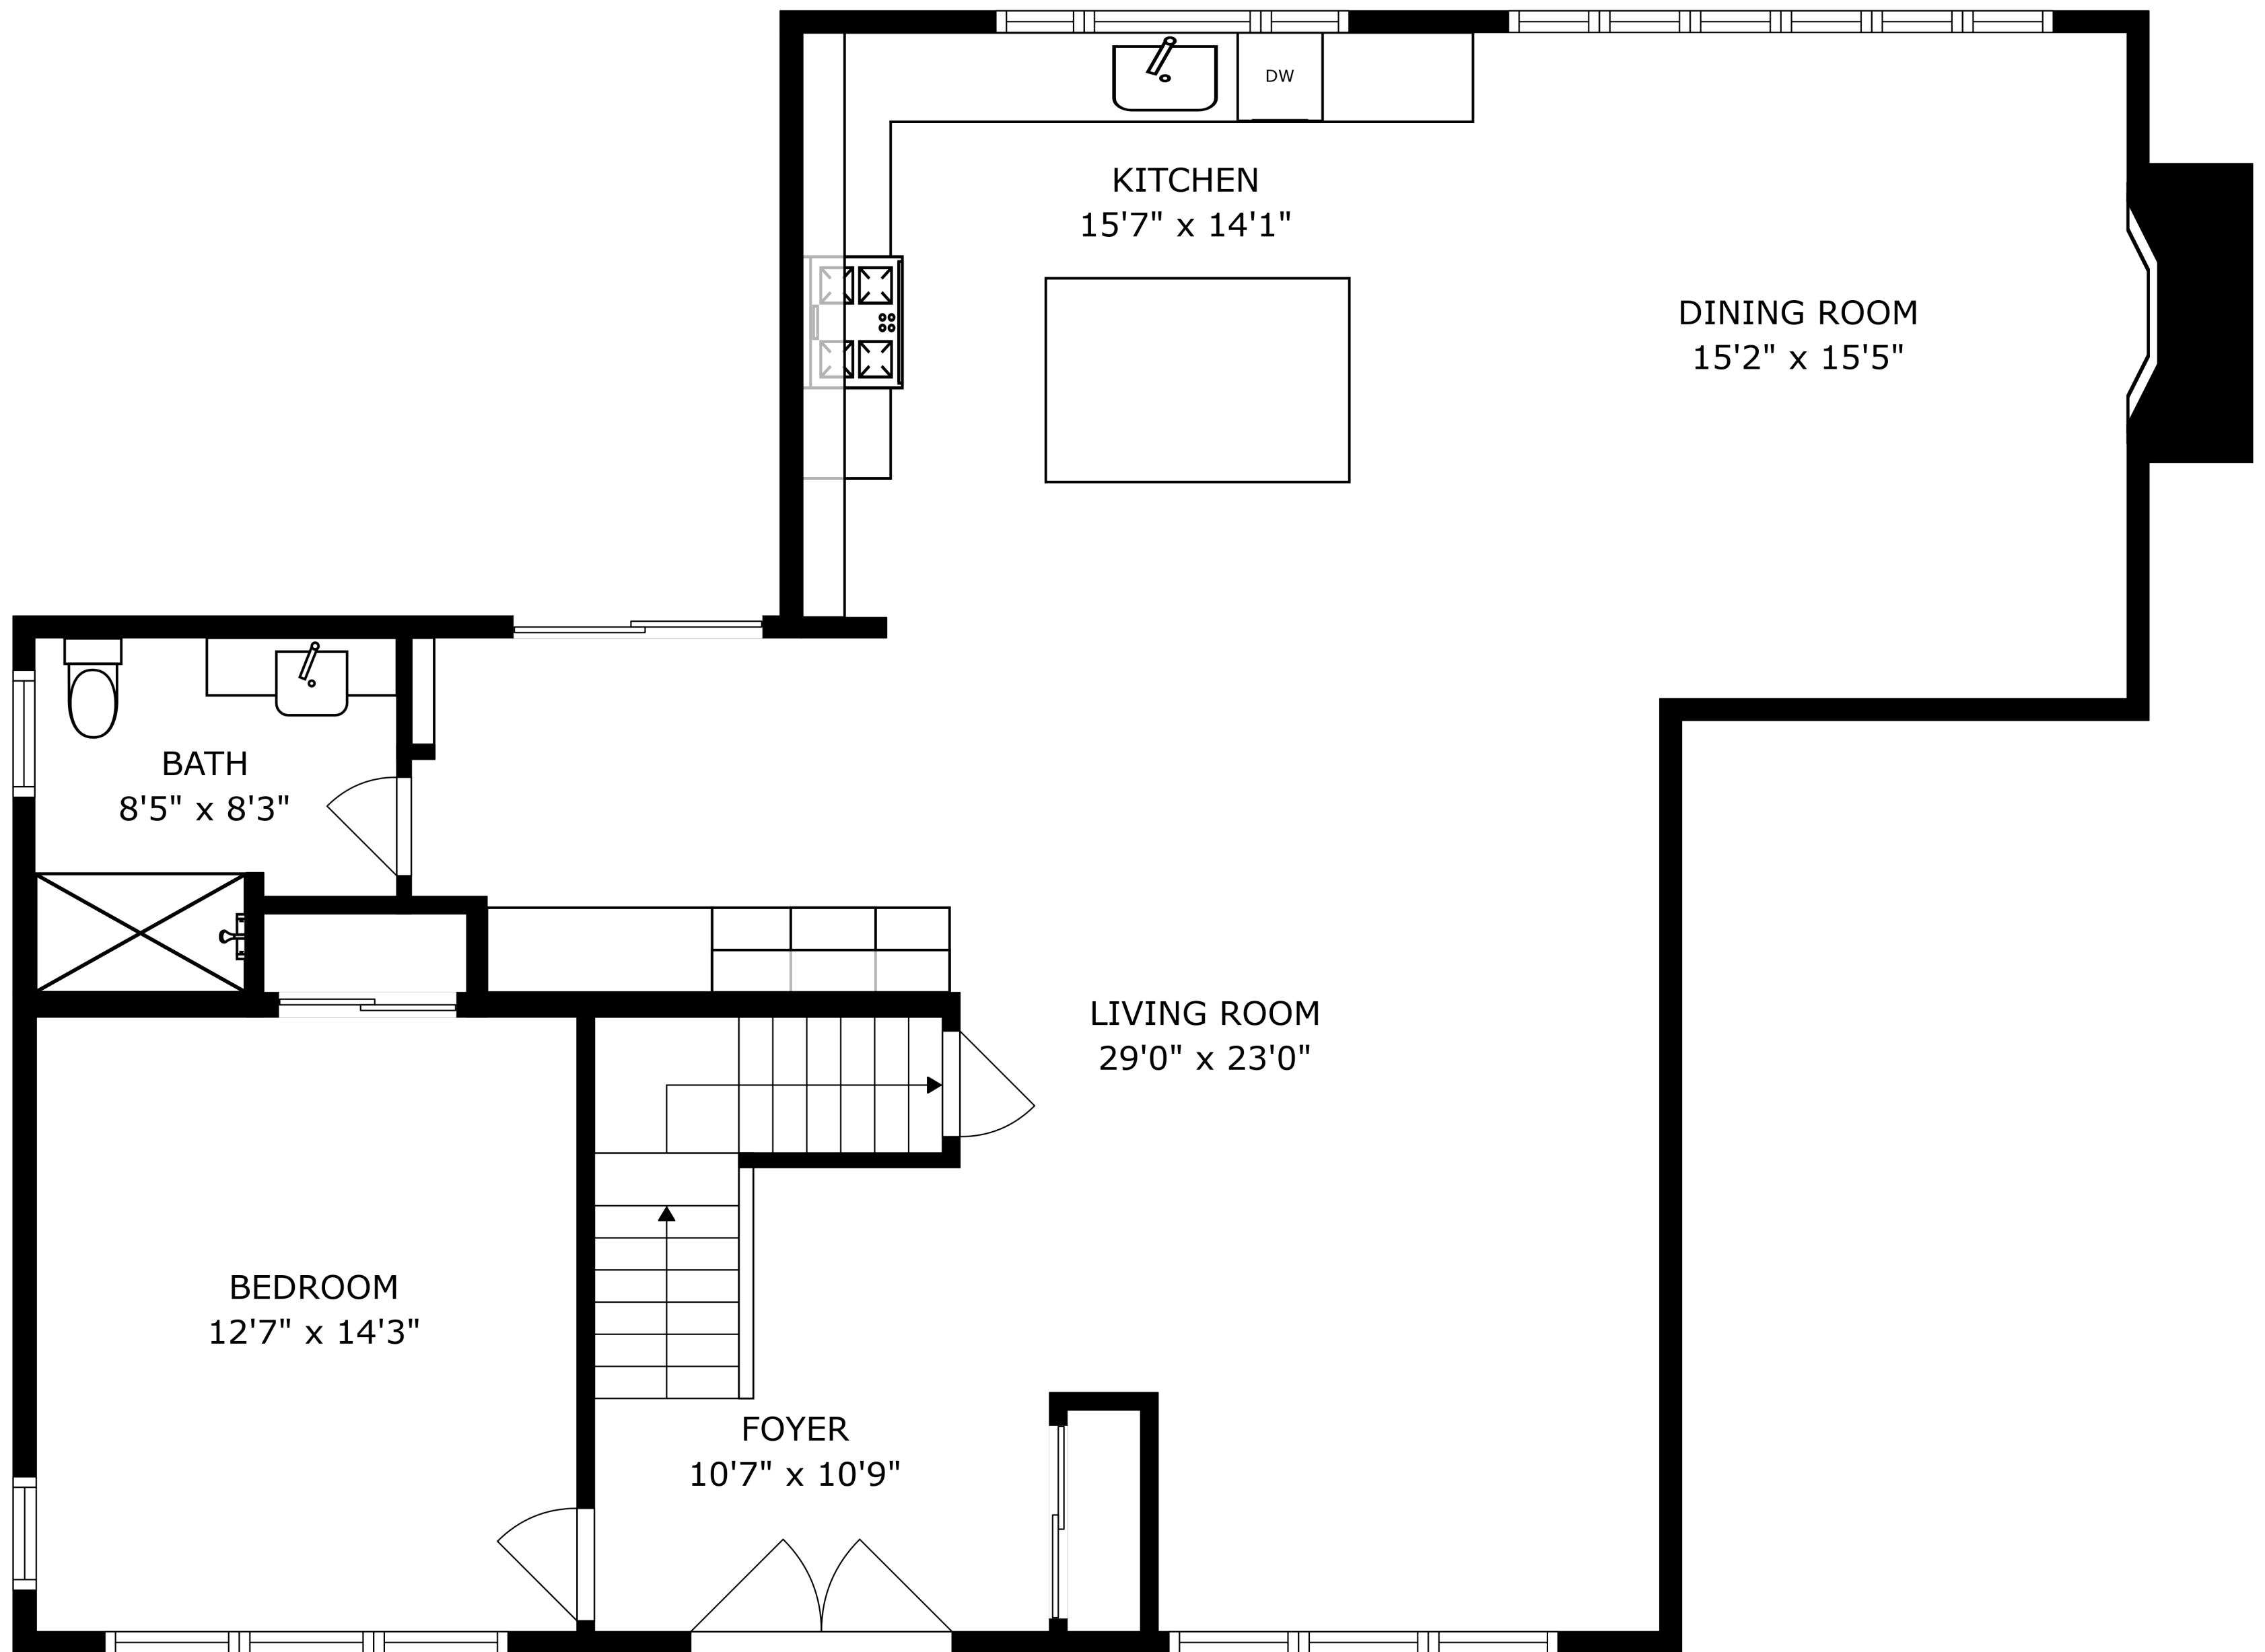

FLOOR 2

FLOOR 3

FLOOR 1

SIZES AND DIMENSIONS ARE APPROXIMATE, ACTUAL MAY VARY.

SIZES AND DIMENSIONS ARE APPROXIMATE, ACTUAL MAY VARY.

RECREATION ROOM  
33'2" x 26'6"

BATH  
8'4" x 4'10"

SIZES AND DIMENSIONS ARE APPROXIMATE, ACTUAL MAY VARY.