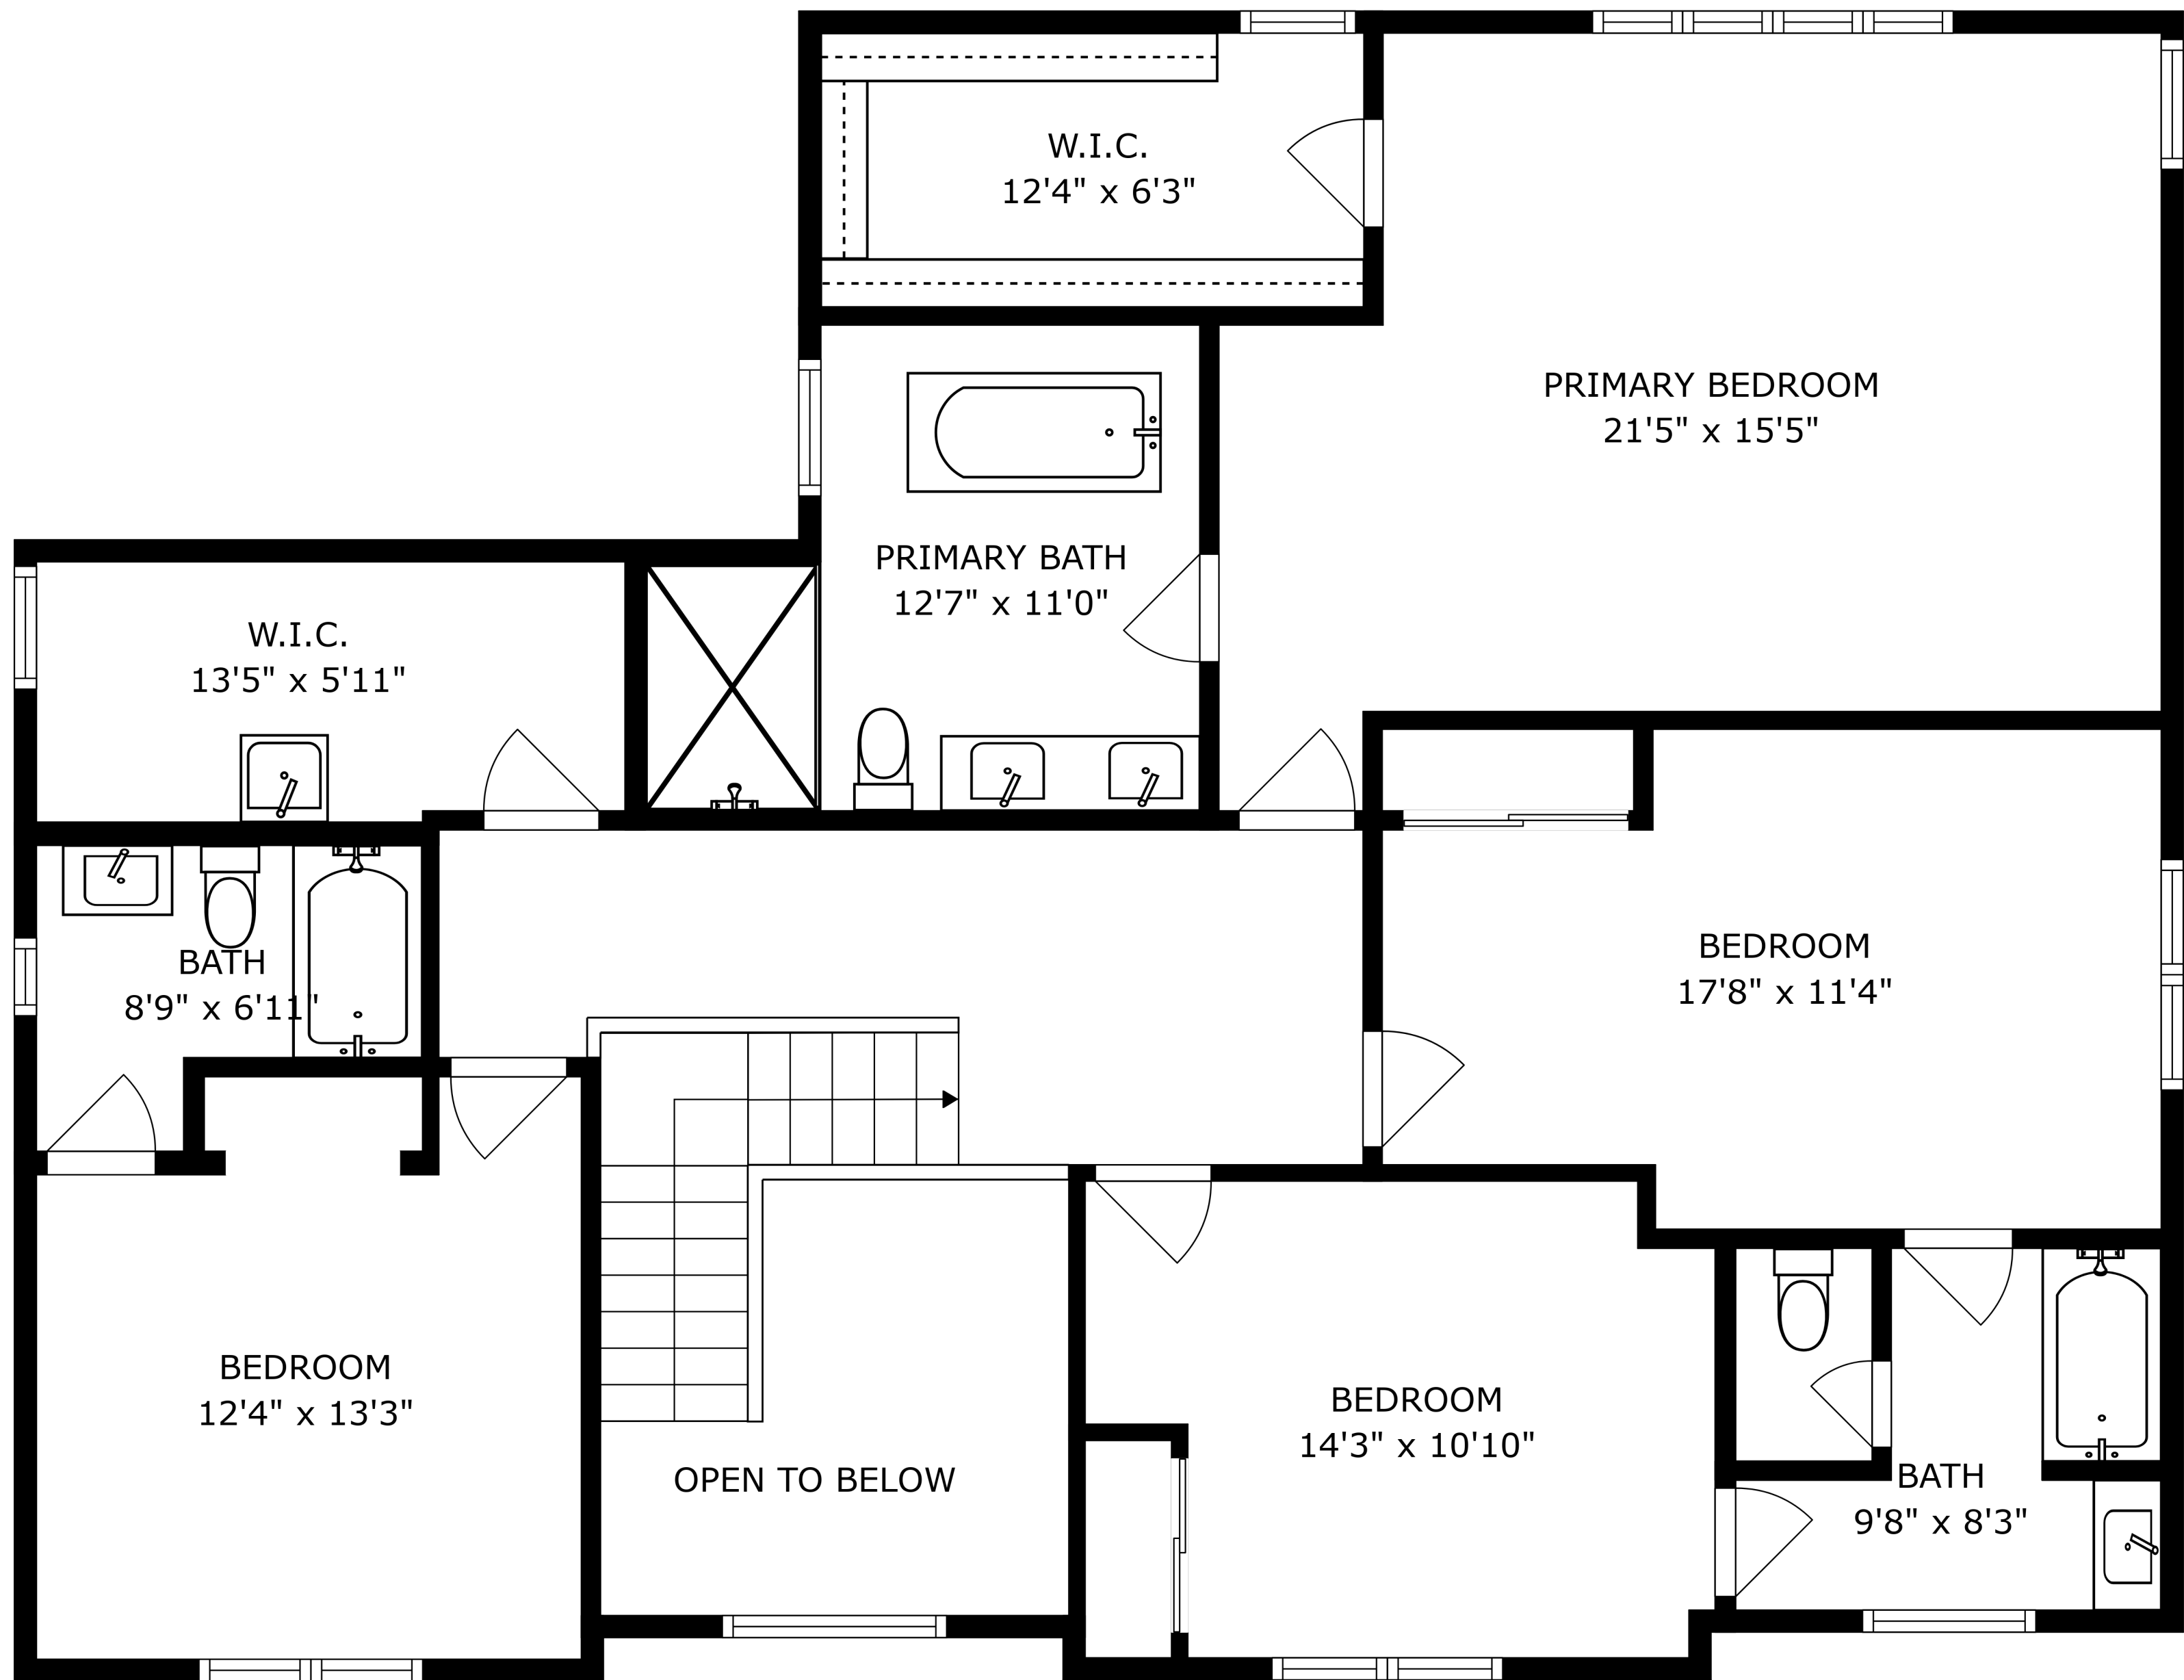

FLOOR 2

FLOOR 3

FLOOR 1

SIZES AND DIMENSIONS ARE APPROXIMATE, ACTUAL MAY VARY.

SIZES AND DIMENSIONS ARE APPROXIMATE, ACTUAL MAY VARY.

RECREATION ROOM  
33'2" x 26'6"

BATH  
8'4" x 4'10"

SIZES AND DIMENSIONS ARE APPROXIMATE, ACTUAL MAY VARY.