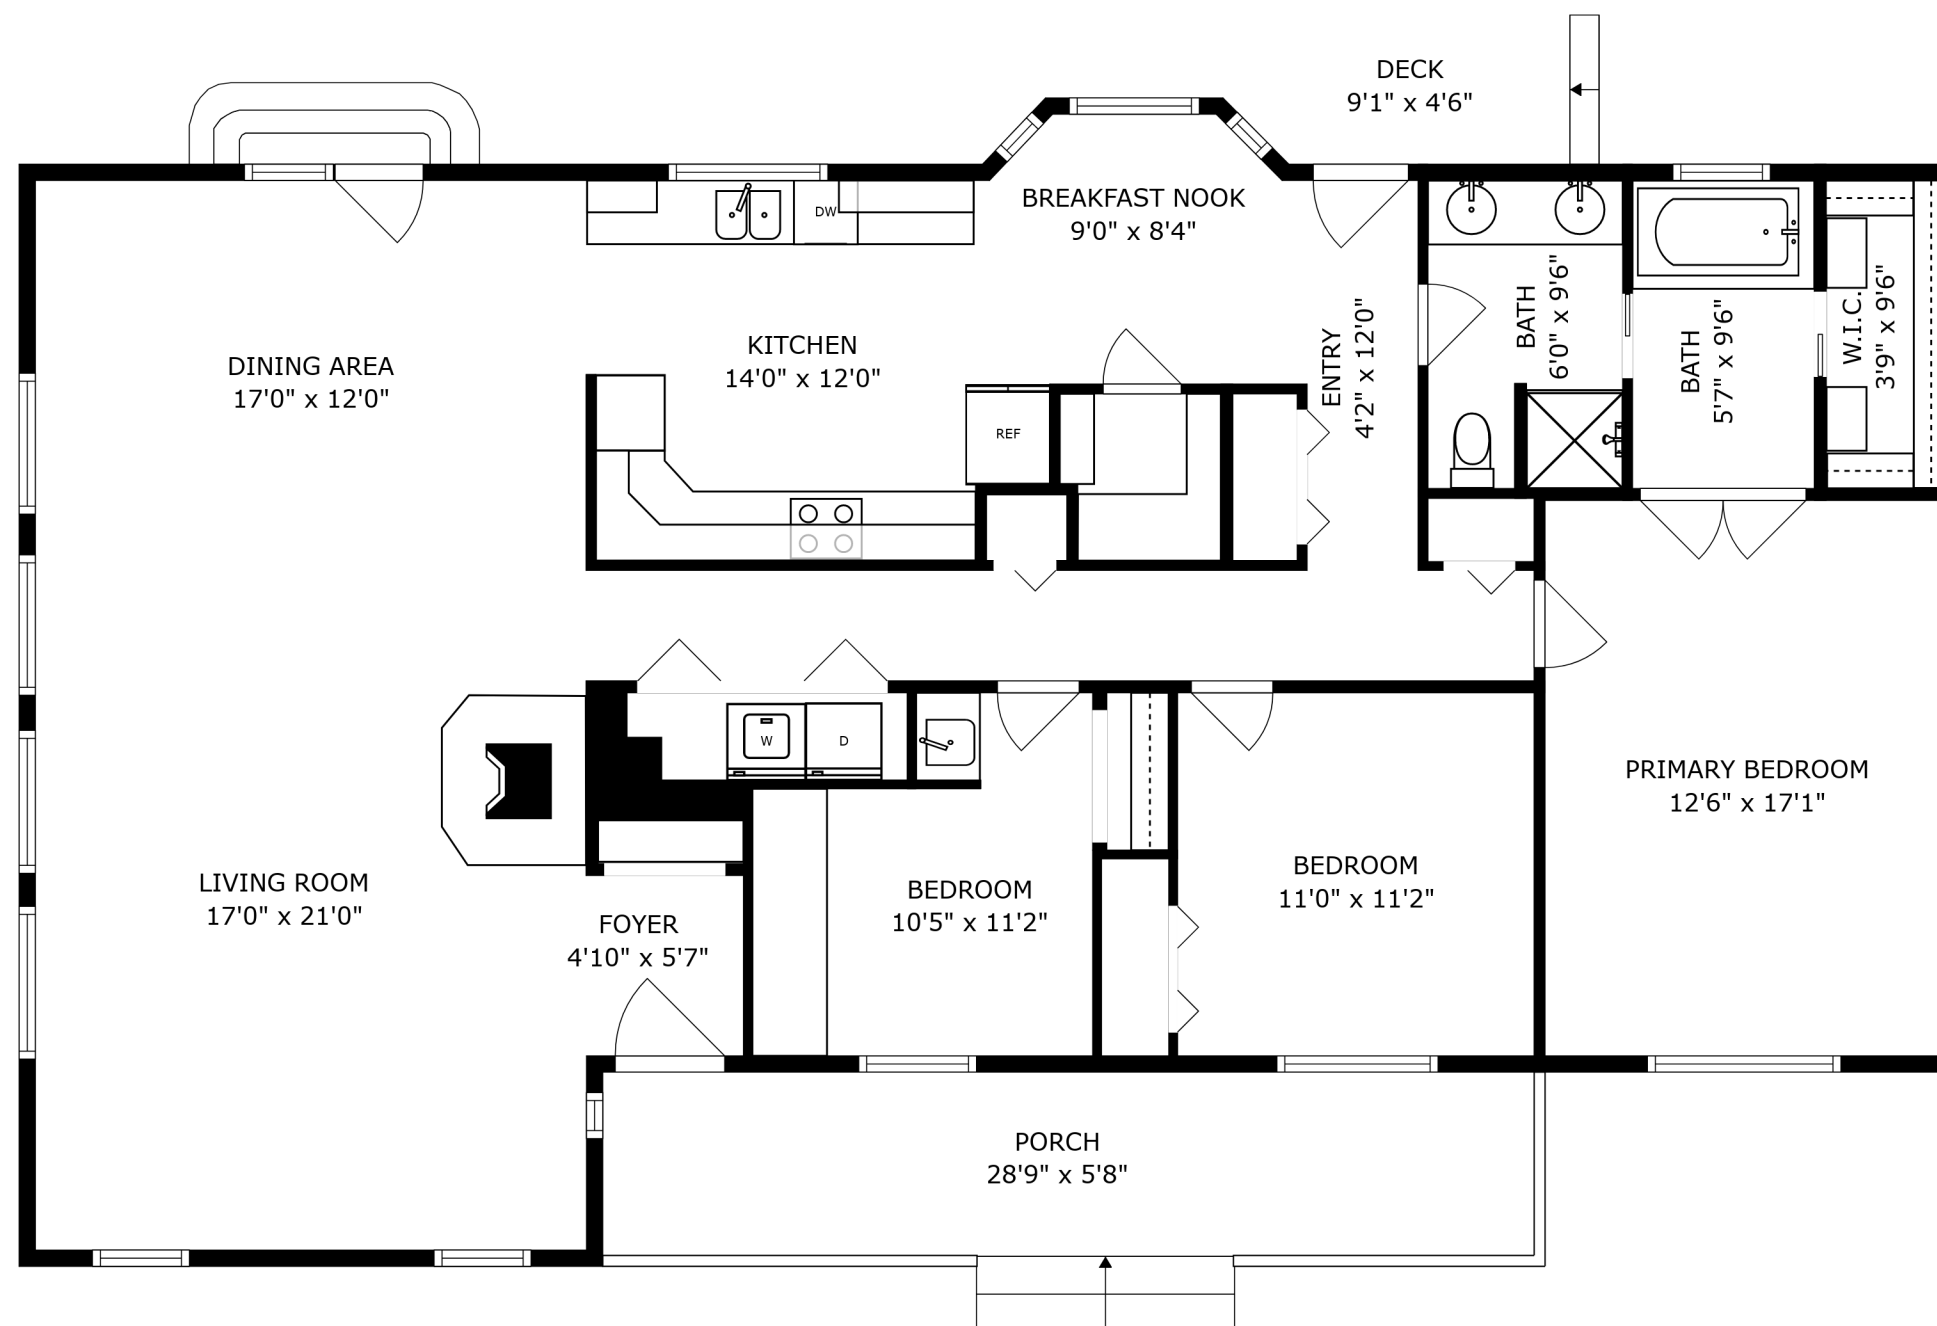

FLOOR 2

FLOOR 1

SIZES AND DIMENSIONS ARE APPROXIMATE, ACTUAL MAY VARY.

GARAGE
39'4" x 27'4"

BATH
7'6" x 9'7"

SIZES AND DIMENSIONS ARE APPROXIMATE, ACTUAL MAY VARY.