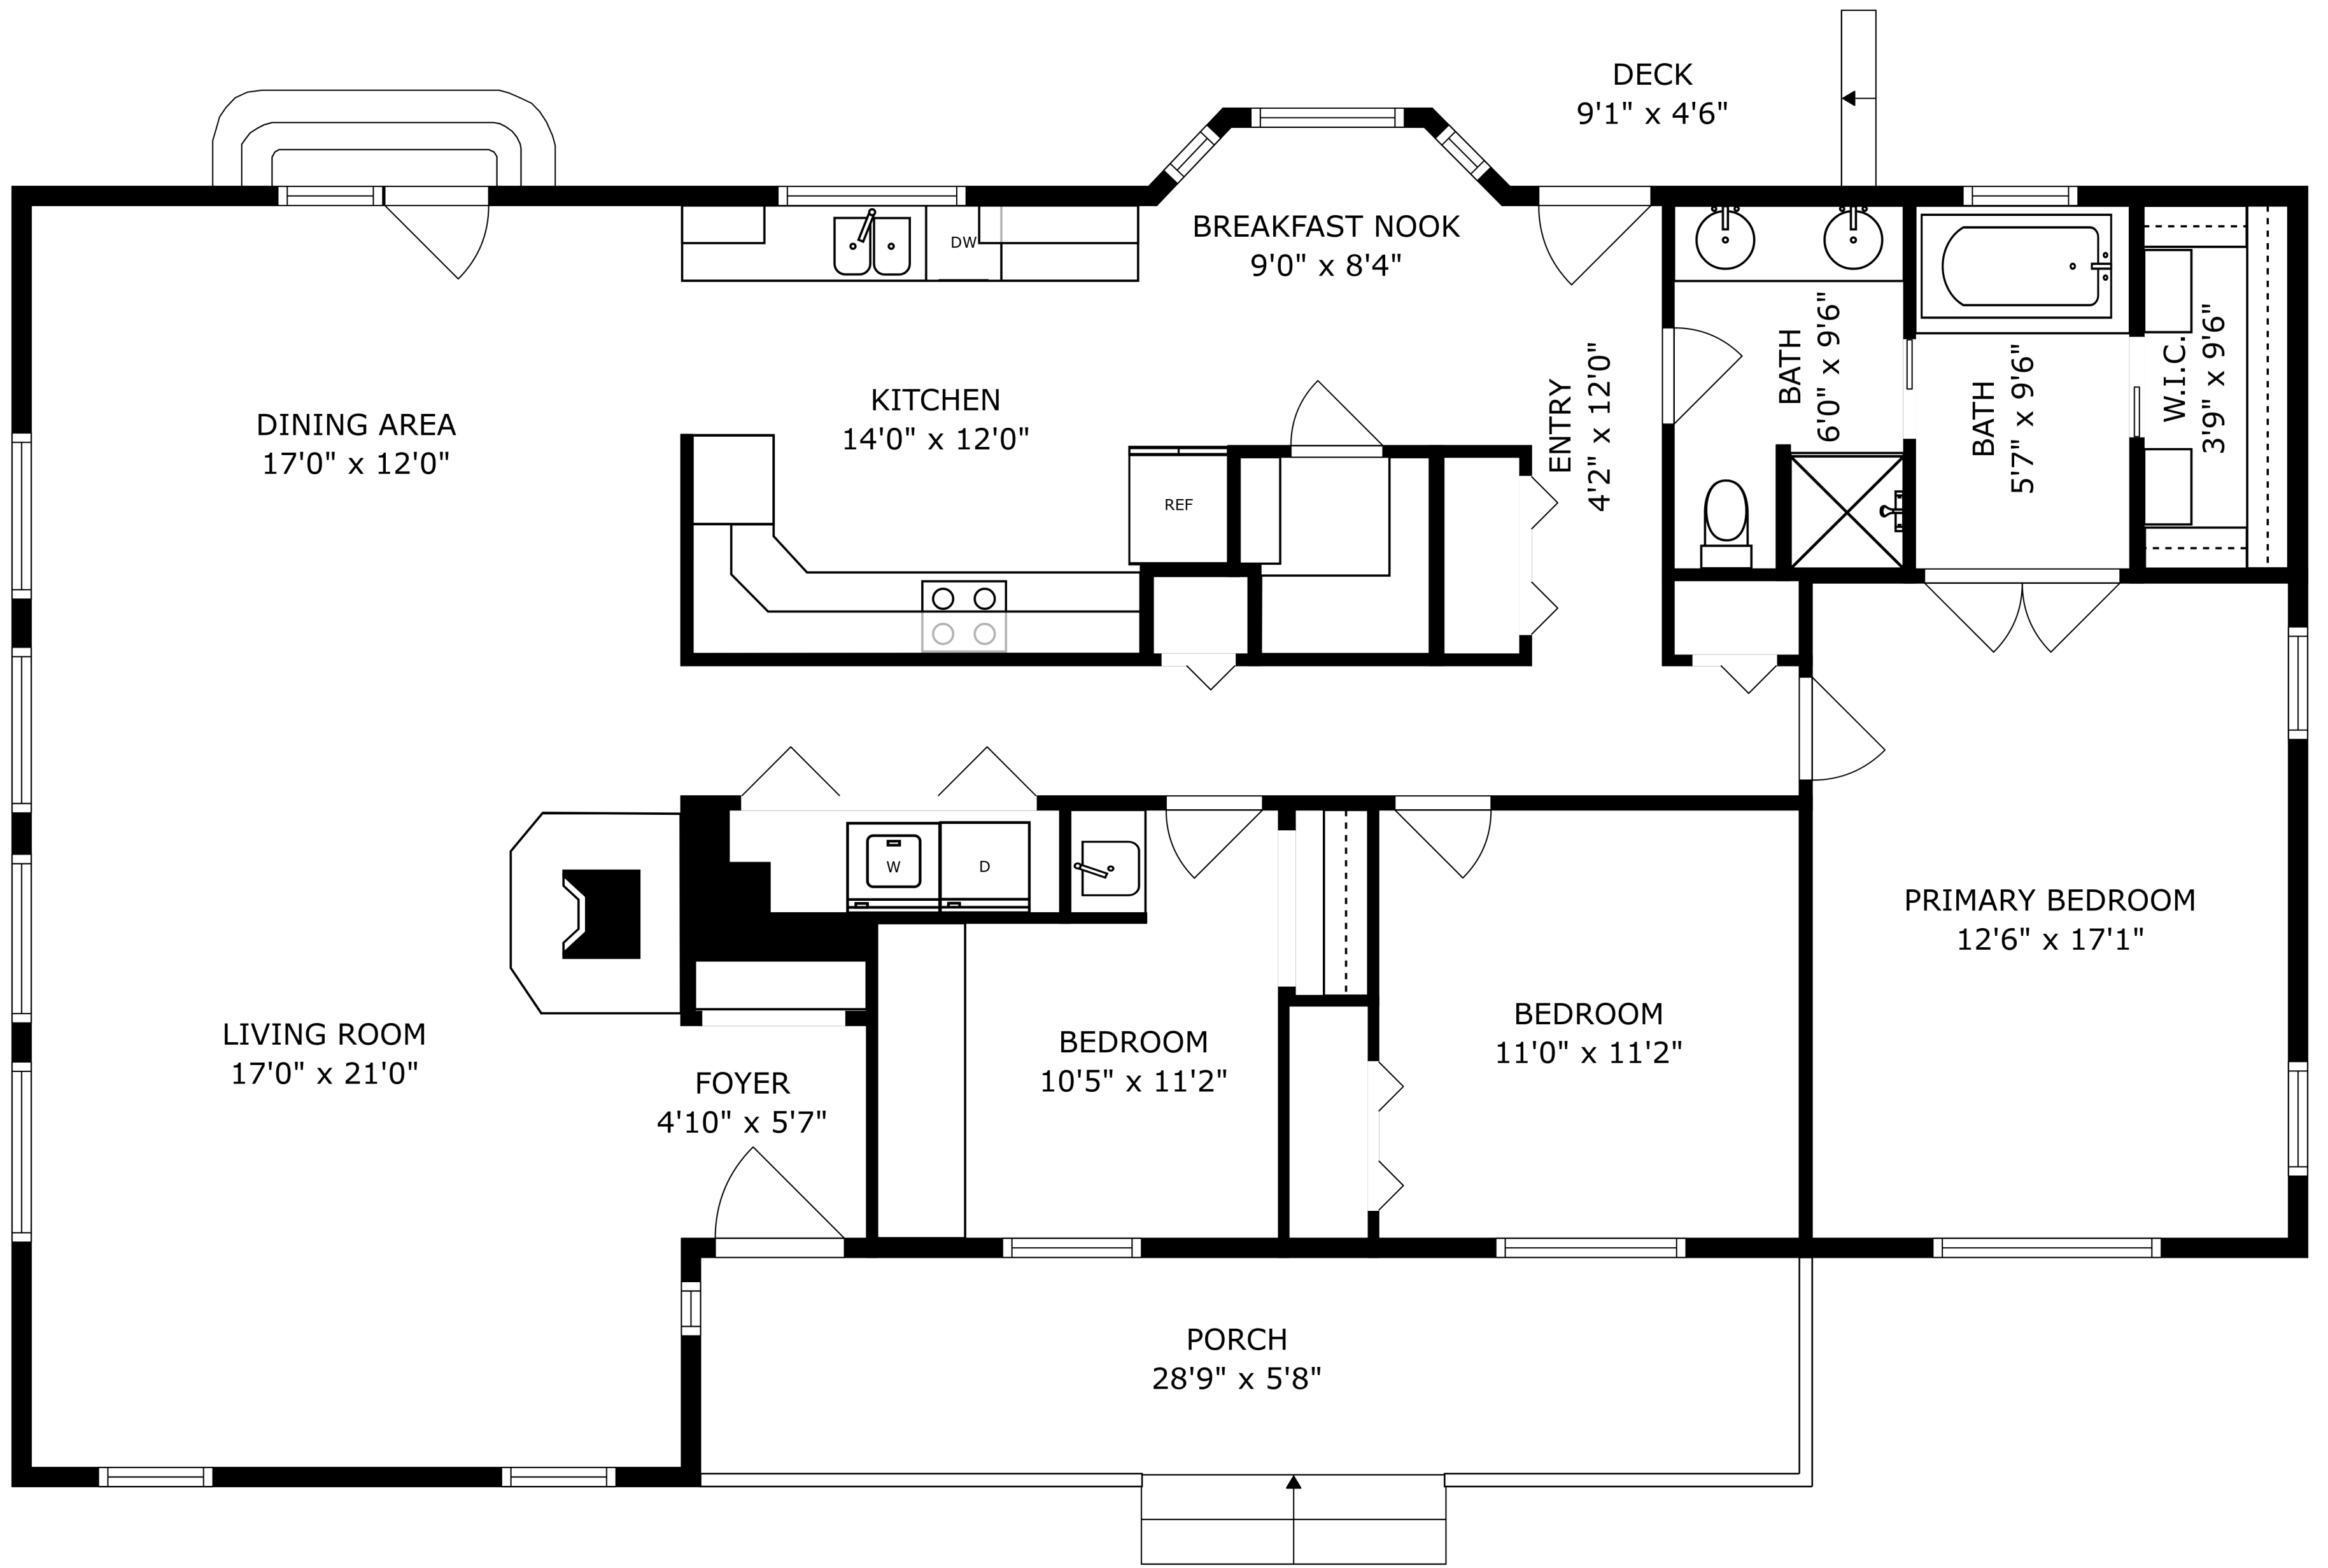

FLOOR 2

FLOOR 1

SIZES AND DIMENSIONS ARE APPROXIMATE, ACTUAL MAY VARY.

GARAGE
39'4" x 27'4"

BATH
7'6" x 9'7"

SIZES AND DIMENSIONS ARE APPROXIMATE, ACTUAL MAY VARY.