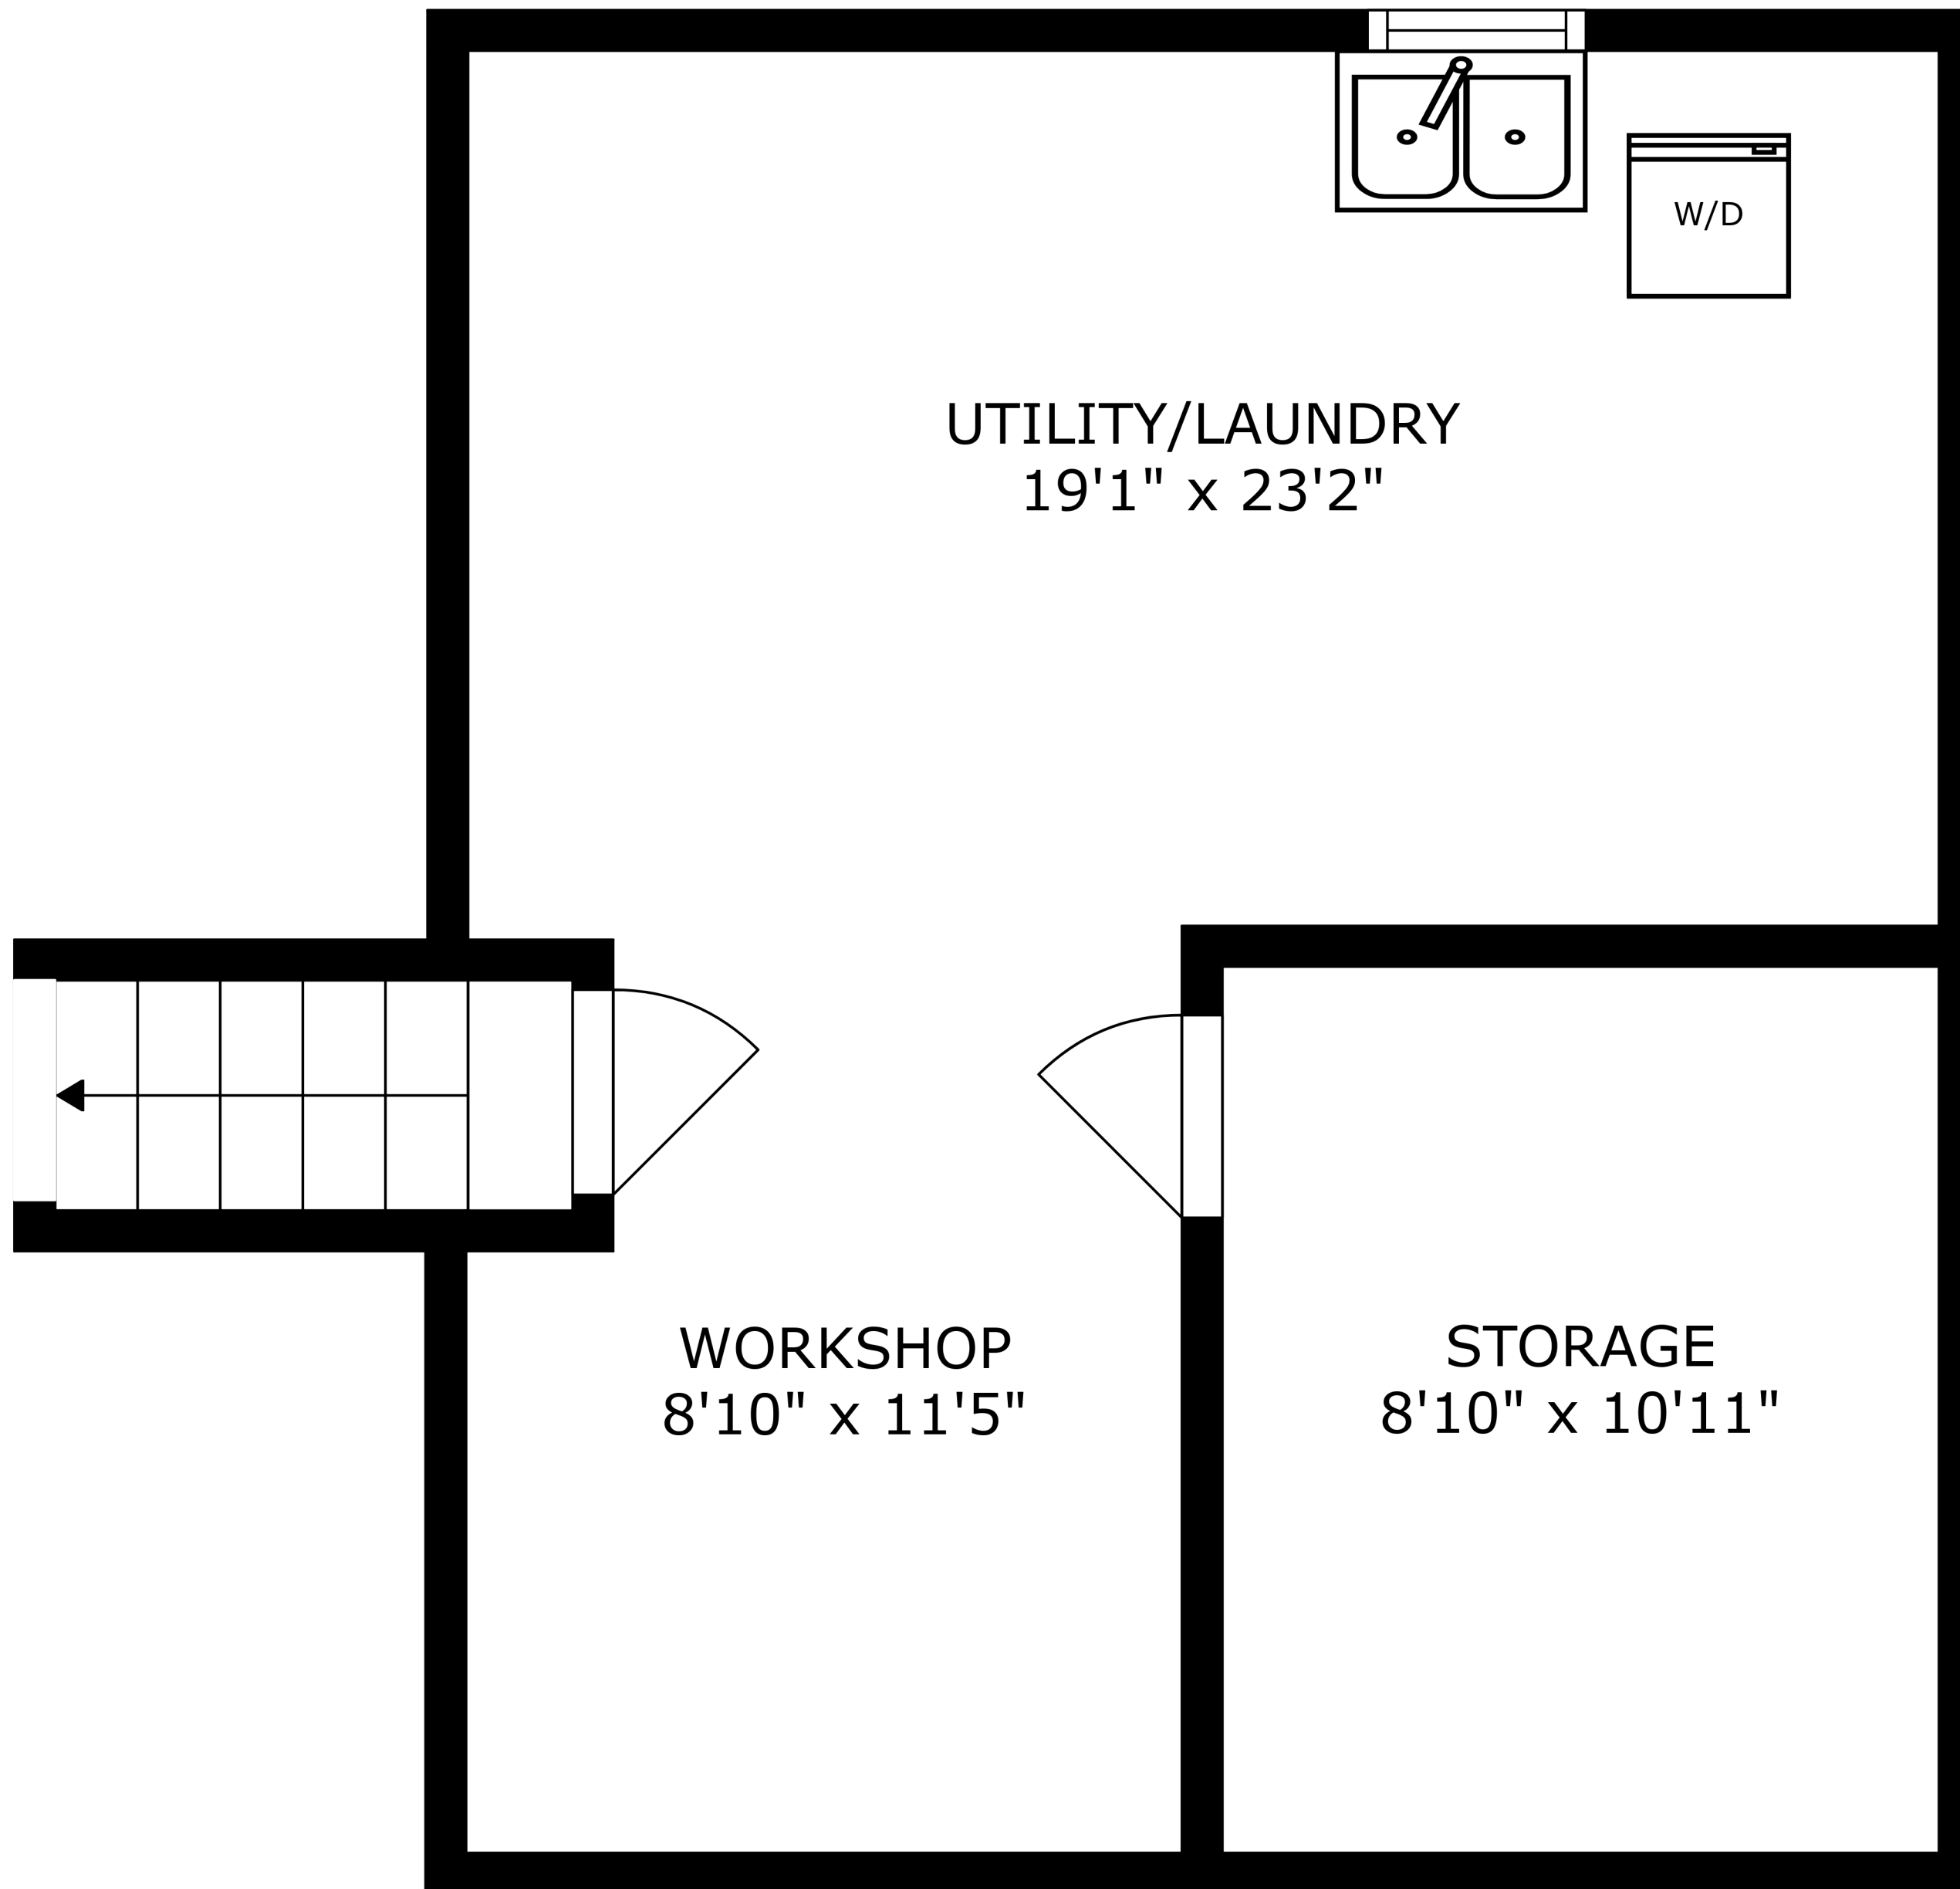

FLOOR 4

FLOOR 3

FLOOR 2

FLOOR 1

SIZES AND DIMENSIONS ARE APPROXIMATE, ACTUAL MAY VARY.

SIZES AND DIMENSIONS ARE APPROXIMATE, ACTUAL MAY VARY.

RECREATION ROOM
22'10" x 24'8"

BATH
6'9" x 7'6"

SIZES AND DIMENSIONS ARE APPROXIMATE, ACTUAL MAY VARY.