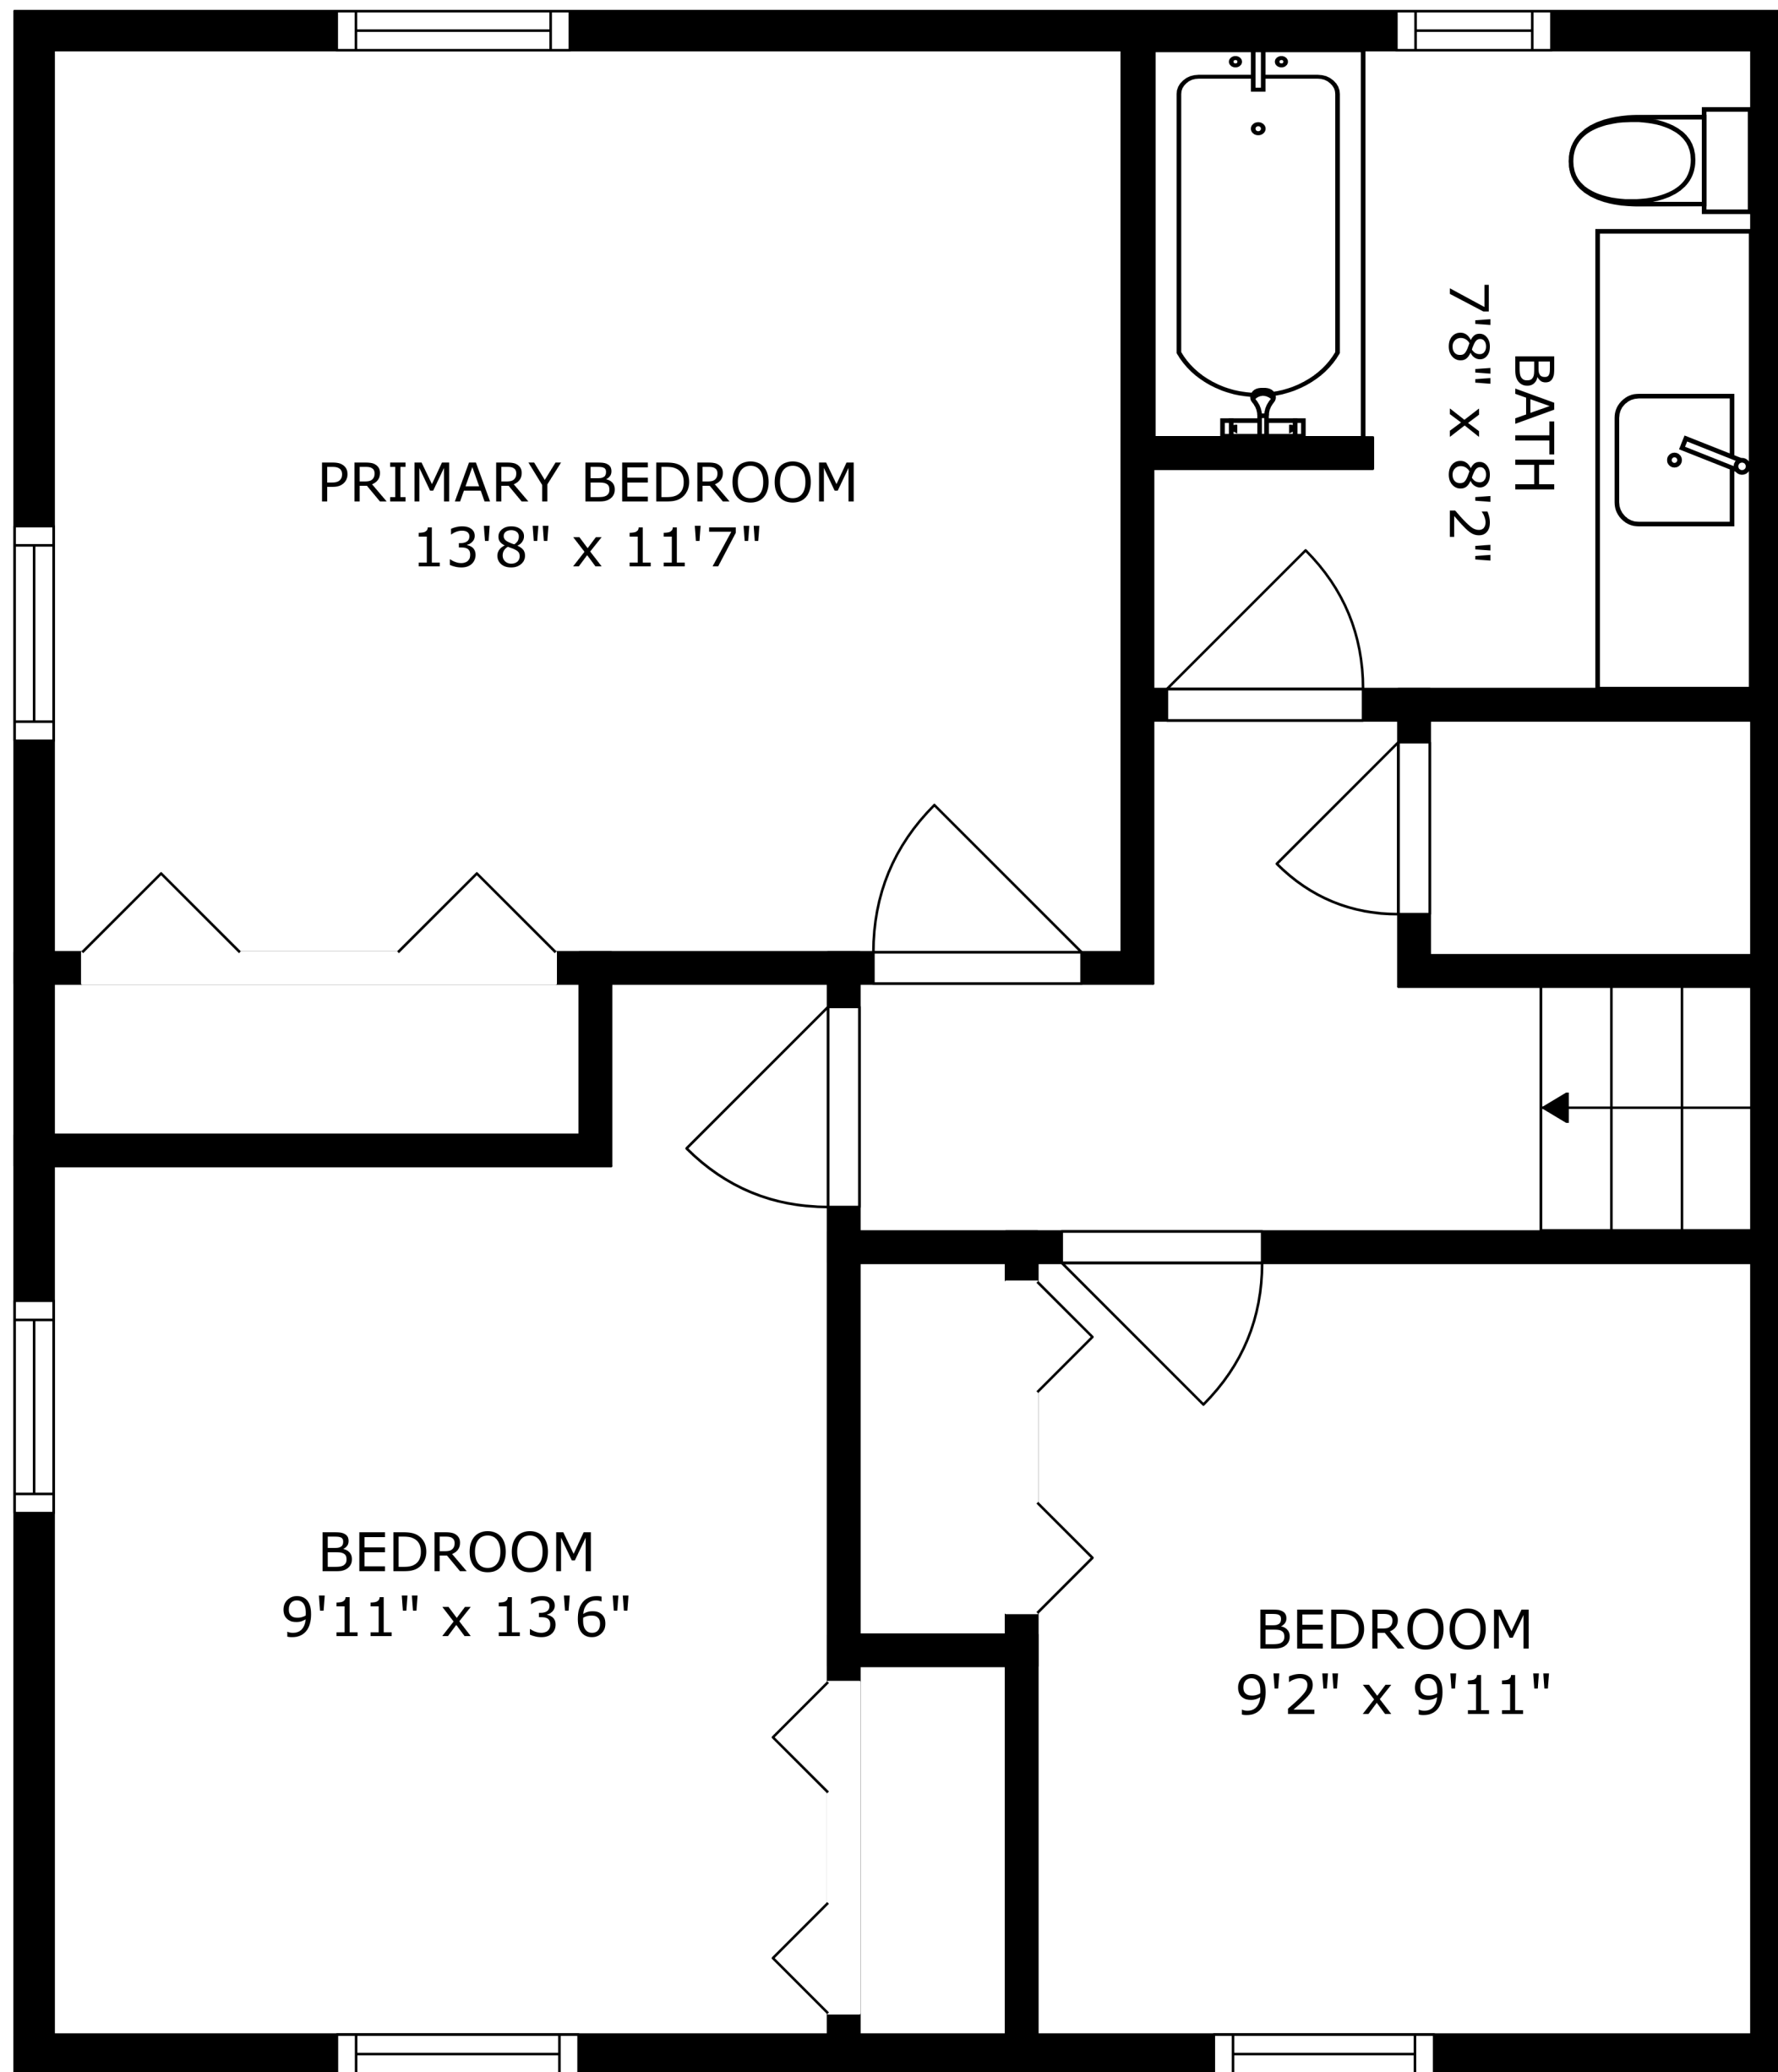

FLOOR 4

FLOOR 3

FLOOR 2

FLOOR 1

SIZES AND DIMENSIONS ARE APPROXIMATE, ACTUAL MAY VARY.

SIZES AND DIMENSIONS ARE APPROXIMATE, ACTUAL MAY VARY.

RECREATION ROOM
22'10" x 24'8"

BATH
6'9" x 7'6"

SIZES AND DIMENSIONS ARE APPROXIMATE, ACTUAL MAY VARY.