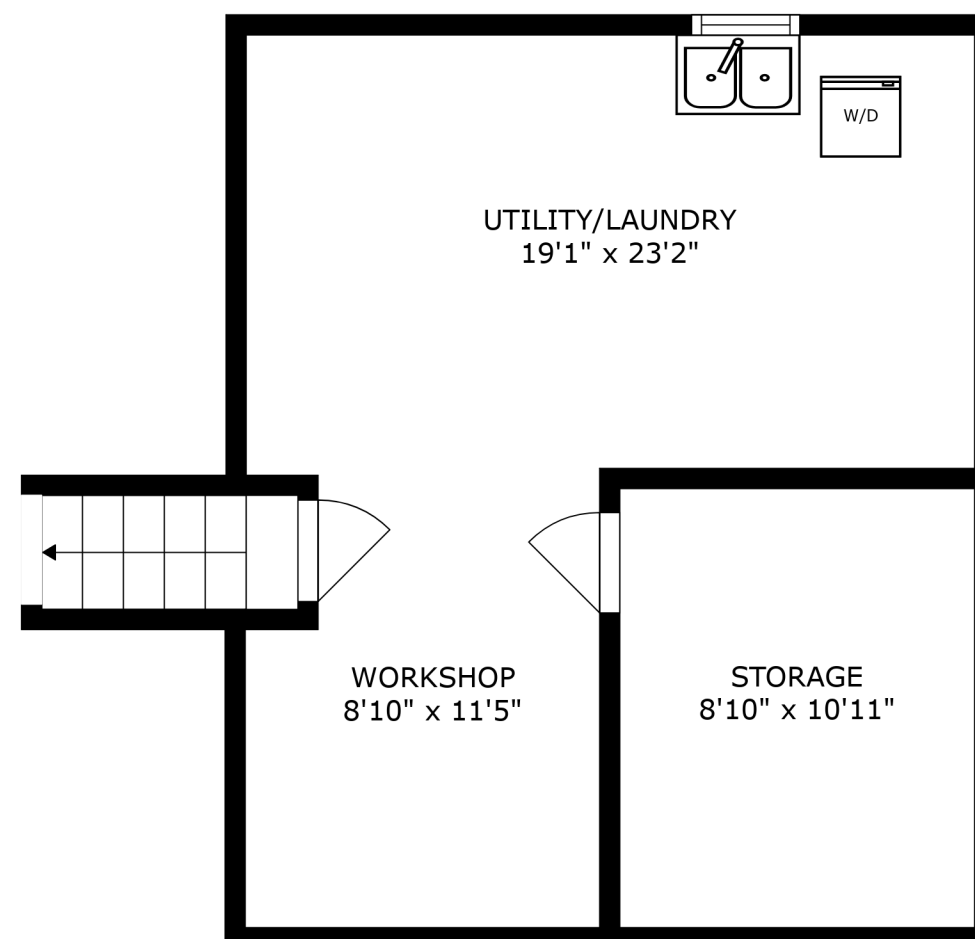

FLOOR 4

FLOOR 3

FLOOR 2

FLOOR 1

SIZES AND DIMENSIONS ARE APPROXIMATE, ACTUAL MAY VARY.

SIZES AND DIMENSIONS ARE APPROXIMATE, ACTUAL MAY VARY.

RECREATION ROOM
22'10" x 24'8"

BATH
6'9" x 7'6"

SIZES AND DIMENSIONS ARE APPROXIMATE, ACTUAL MAY VARY.