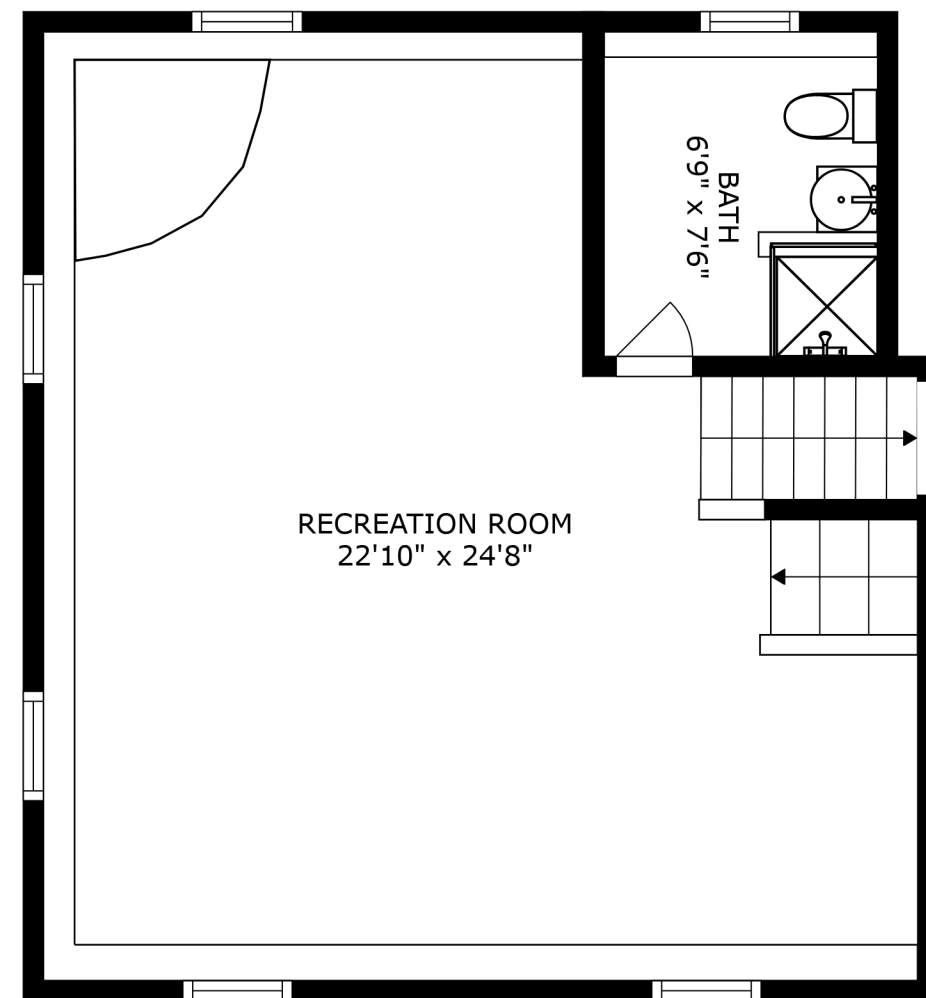

FLOOR 4

FLOOR 3

FLOOR 2

FLOOR 1

SIZES AND DIMENSIONS ARE APPROXIMATE, ACTUAL MAY VARY.

SIZES AND DIMENSIONS ARE APPROXIMATE, ACTUAL MAY VARY.

RECREATION ROOM
22'10" x 24'8"

BATH
6'9" x 7'6"

SIZES AND DIMENSIONS ARE APPROXIMATE, ACTUAL MAY VARY.