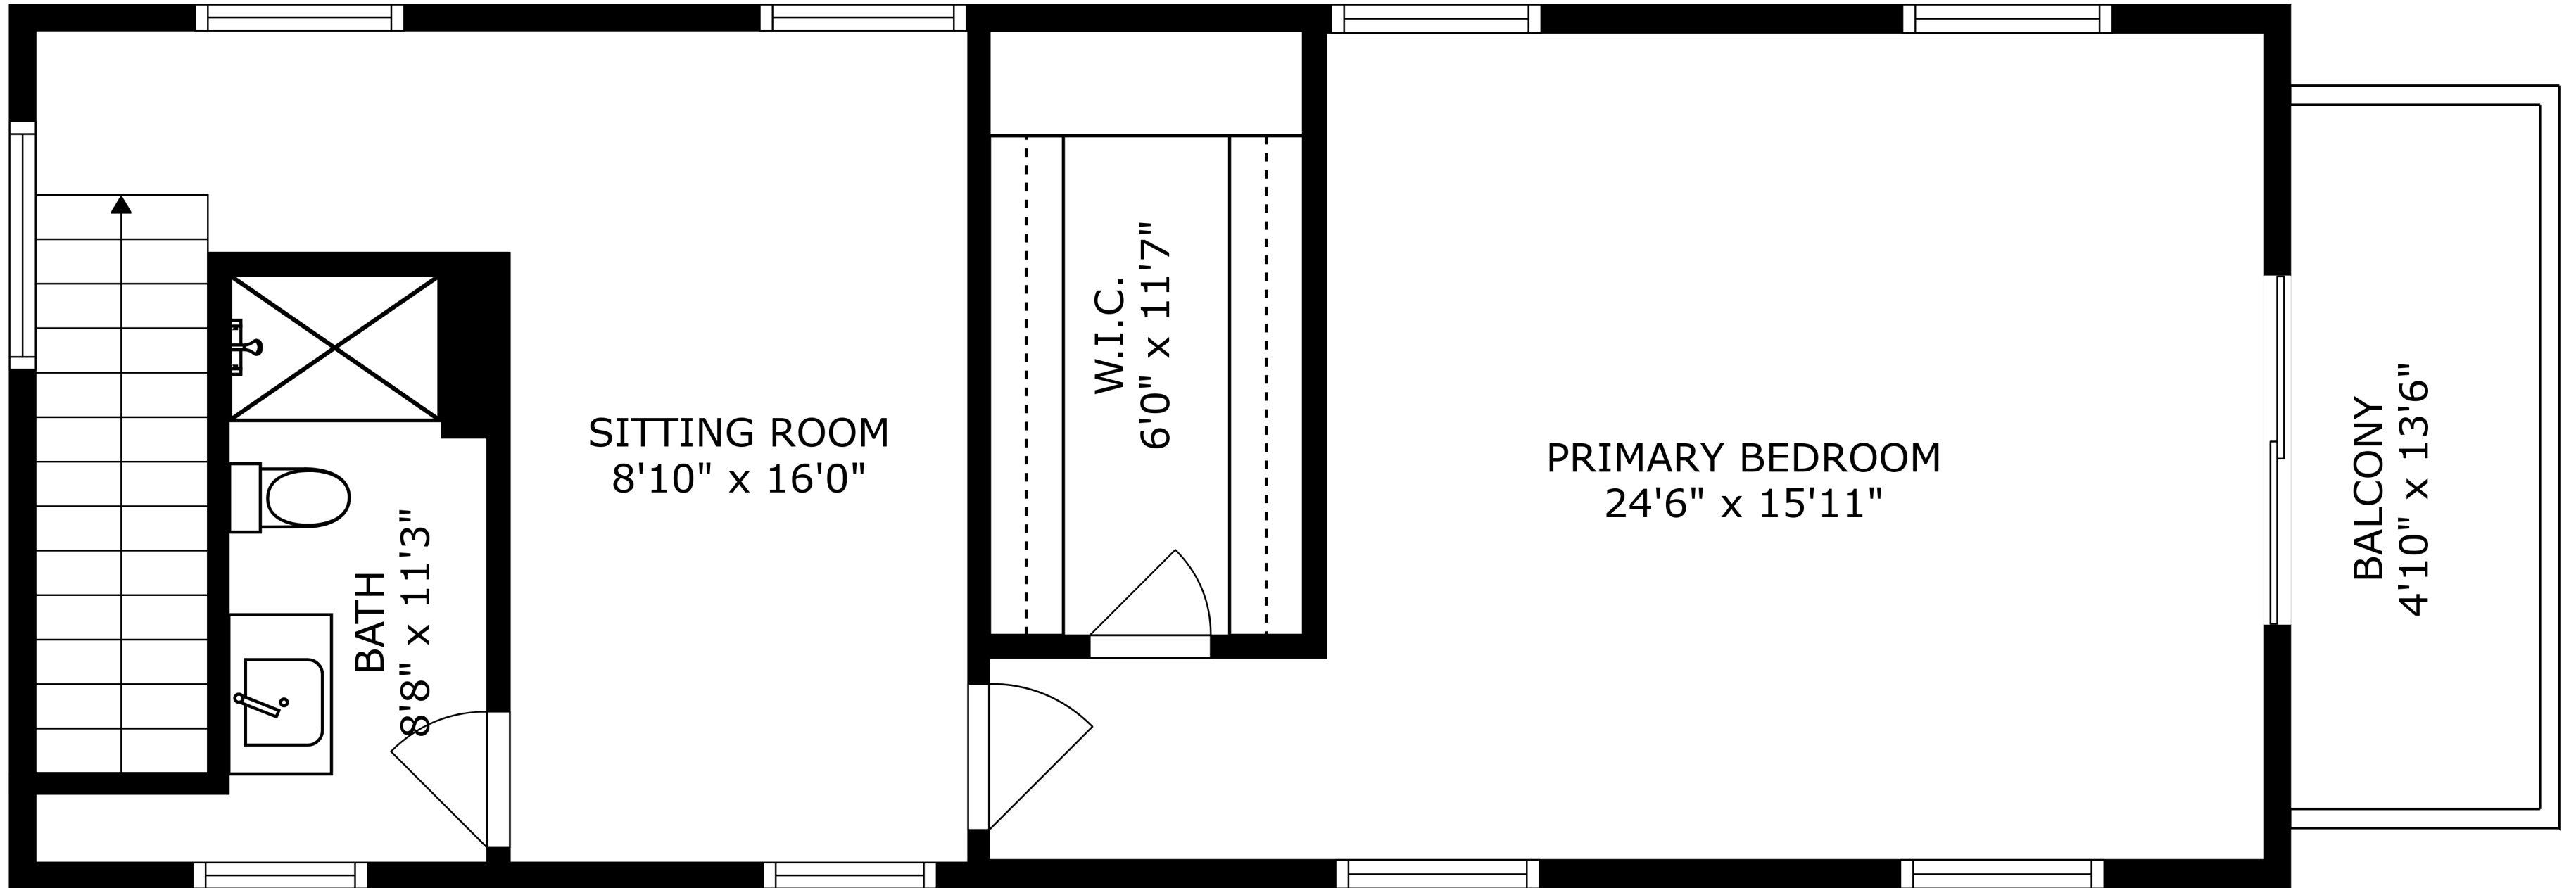

PORCH  
35'5" x 16'11"

FLOOR 2

FLOOR 3

COVERED PATIO  
63'7" x 15'2"

FLOOR 1

SIZES AND DIMENSIONS ARE APPROXIMATE, ACTUAL MAY VARY.

SIZES AND DIMENSIONS ARE APPROXIMATE, ACTUAL MAY VARY.

PORCH  
35'5" x 16'11"

SIZES AND DIMENSIONS ARE APPROXIMATE, ACTUAL MAY VARY.

SIZES AND DIMENSIONS ARE APPROXIMATE, ACTUAL MAY VARY.