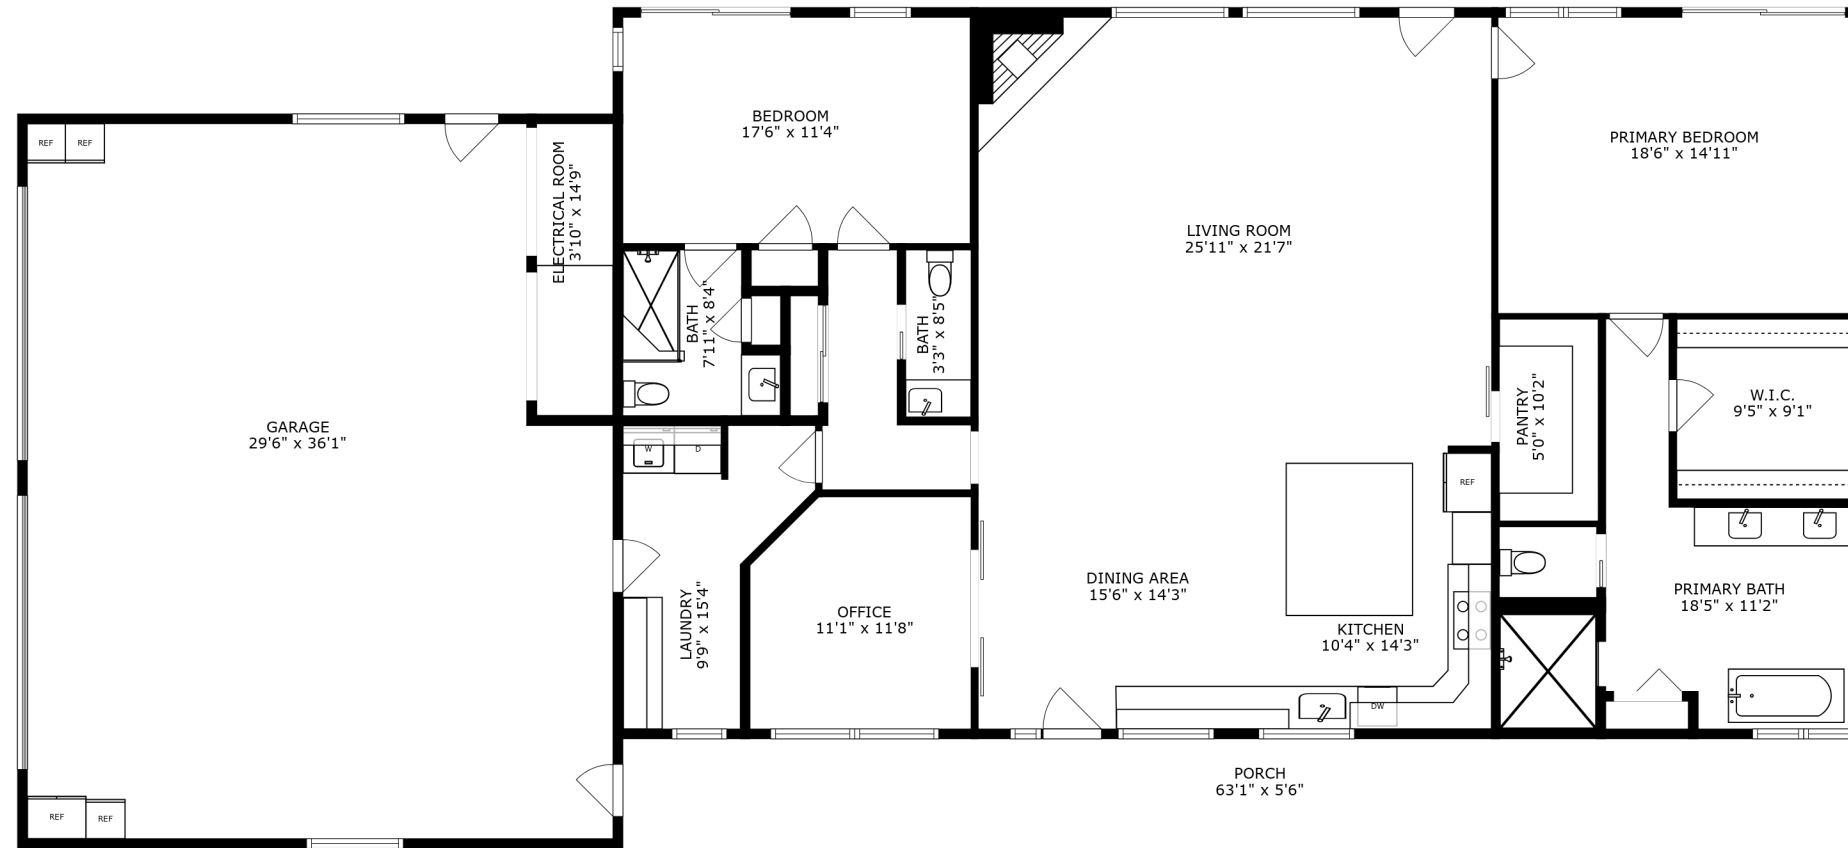

PORCH  
35'5" x 16'11"

FLOOR 2

FLOOR 3

COVERED PATIO  
63'7" x 15'2"

FLOOR 1

SIZES AND DIMENSIONS ARE APPROXIMATE, ACTUAL MAY VARY.

SIZES AND DIMENSIONS ARE APPROXIMATE, ACTUAL MAY VARY.

PORCH  
35'5" x 16'11"

SIZES AND DIMENSIONS ARE APPROXIMATE, ACTUAL MAY VARY.

SIZES AND DIMENSIONS ARE APPROXIMATE, ACTUAL MAY VARY.