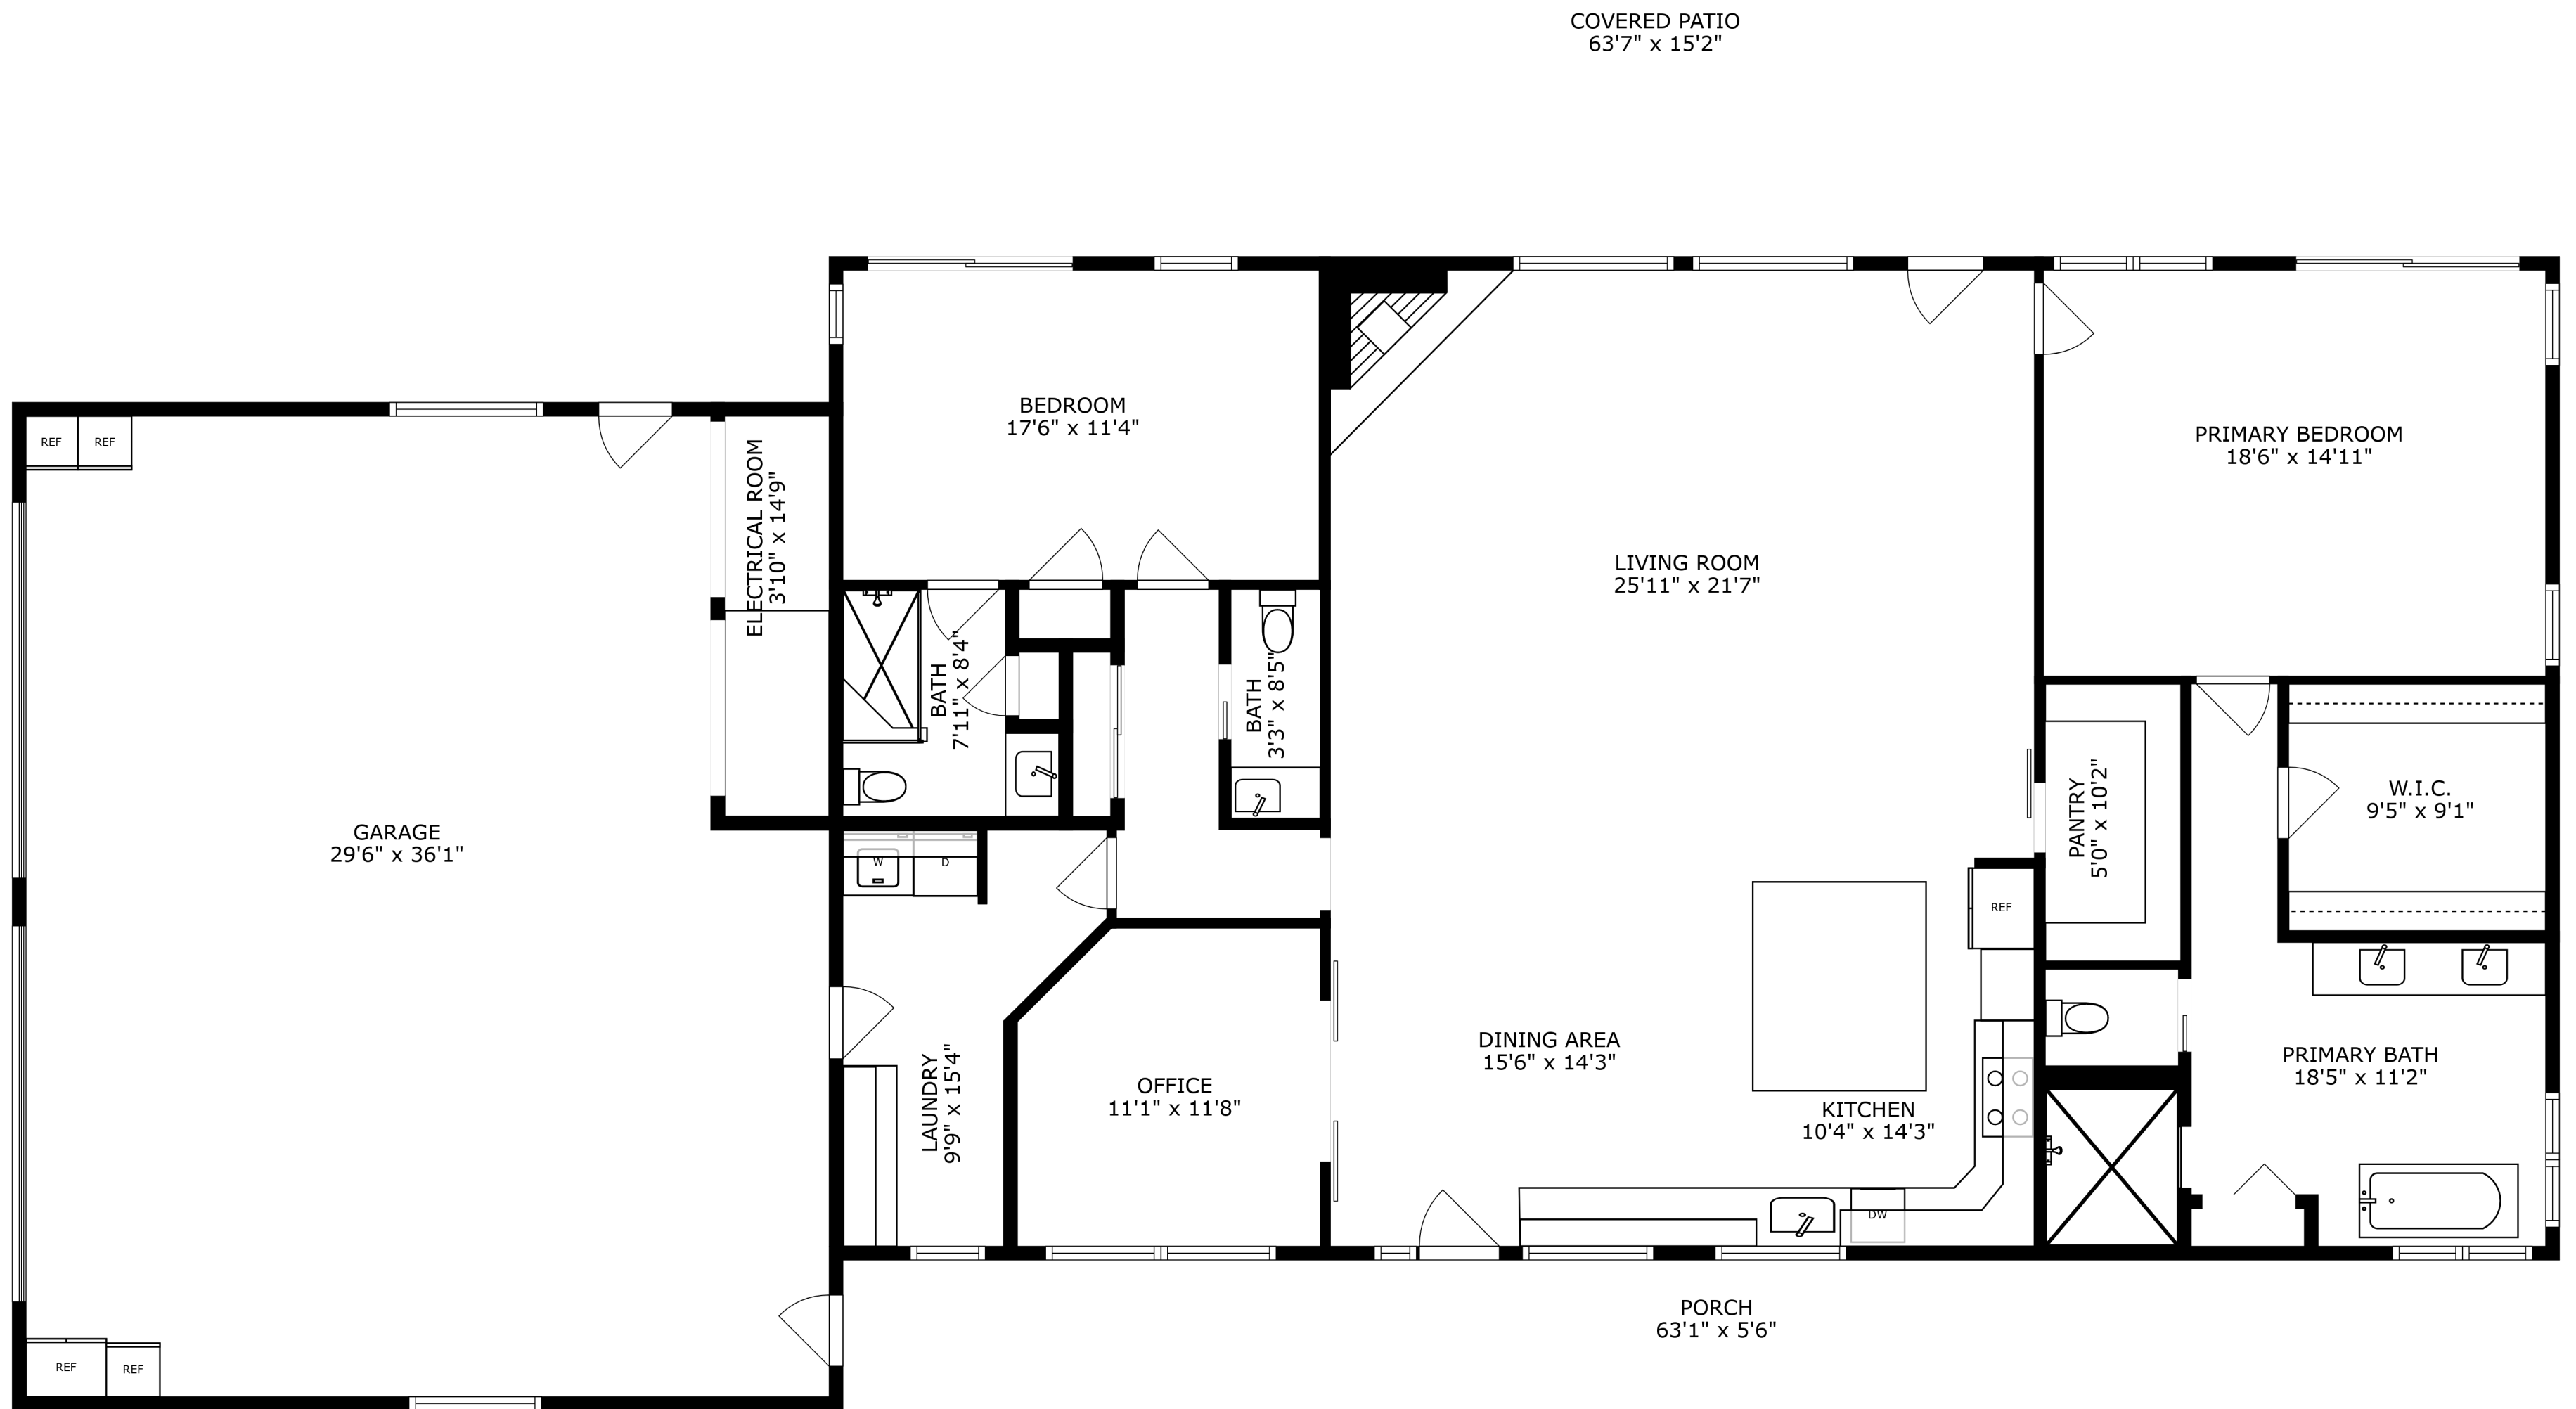

PORCH  
35'5" x 16'11"

FLOOR 2

FLOOR 3

COVERED PATIO  
63'7" x 15'2"

FLOOR 1

SIZES AND DIMENSIONS ARE APPROXIMATE, ACTUAL MAY VARY.

SIZES AND DIMENSIONS ARE APPROXIMATE, ACTUAL MAY VARY.

PORCH  
35'5" x 16'11"

SIZES AND DIMENSIONS ARE APPROXIMATE, ACTUAL MAY VARY.

SIZES AND DIMENSIONS ARE APPROXIMATE, ACTUAL MAY VARY.