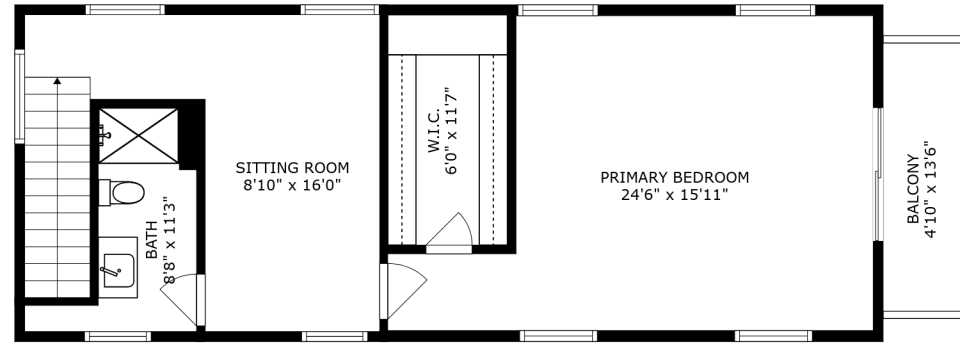

PORCH  
35'5" x 16'11"

FLOOR 2

FLOOR 3

COVERED PATIO  
63'7" x 15'2"

FLOOR 1

SIZES AND DIMENSIONS ARE APPROXIMATE, ACTUAL MAY VARY.

SIZES AND DIMENSIONS ARE APPROXIMATE, ACTUAL MAY VARY.

PORCH  
35'5" x 16'11"

SIZES AND DIMENSIONS ARE APPROXIMATE, ACTUAL MAY VARY.

SIZES AND DIMENSIONS ARE APPROXIMATE, ACTUAL MAY VARY.