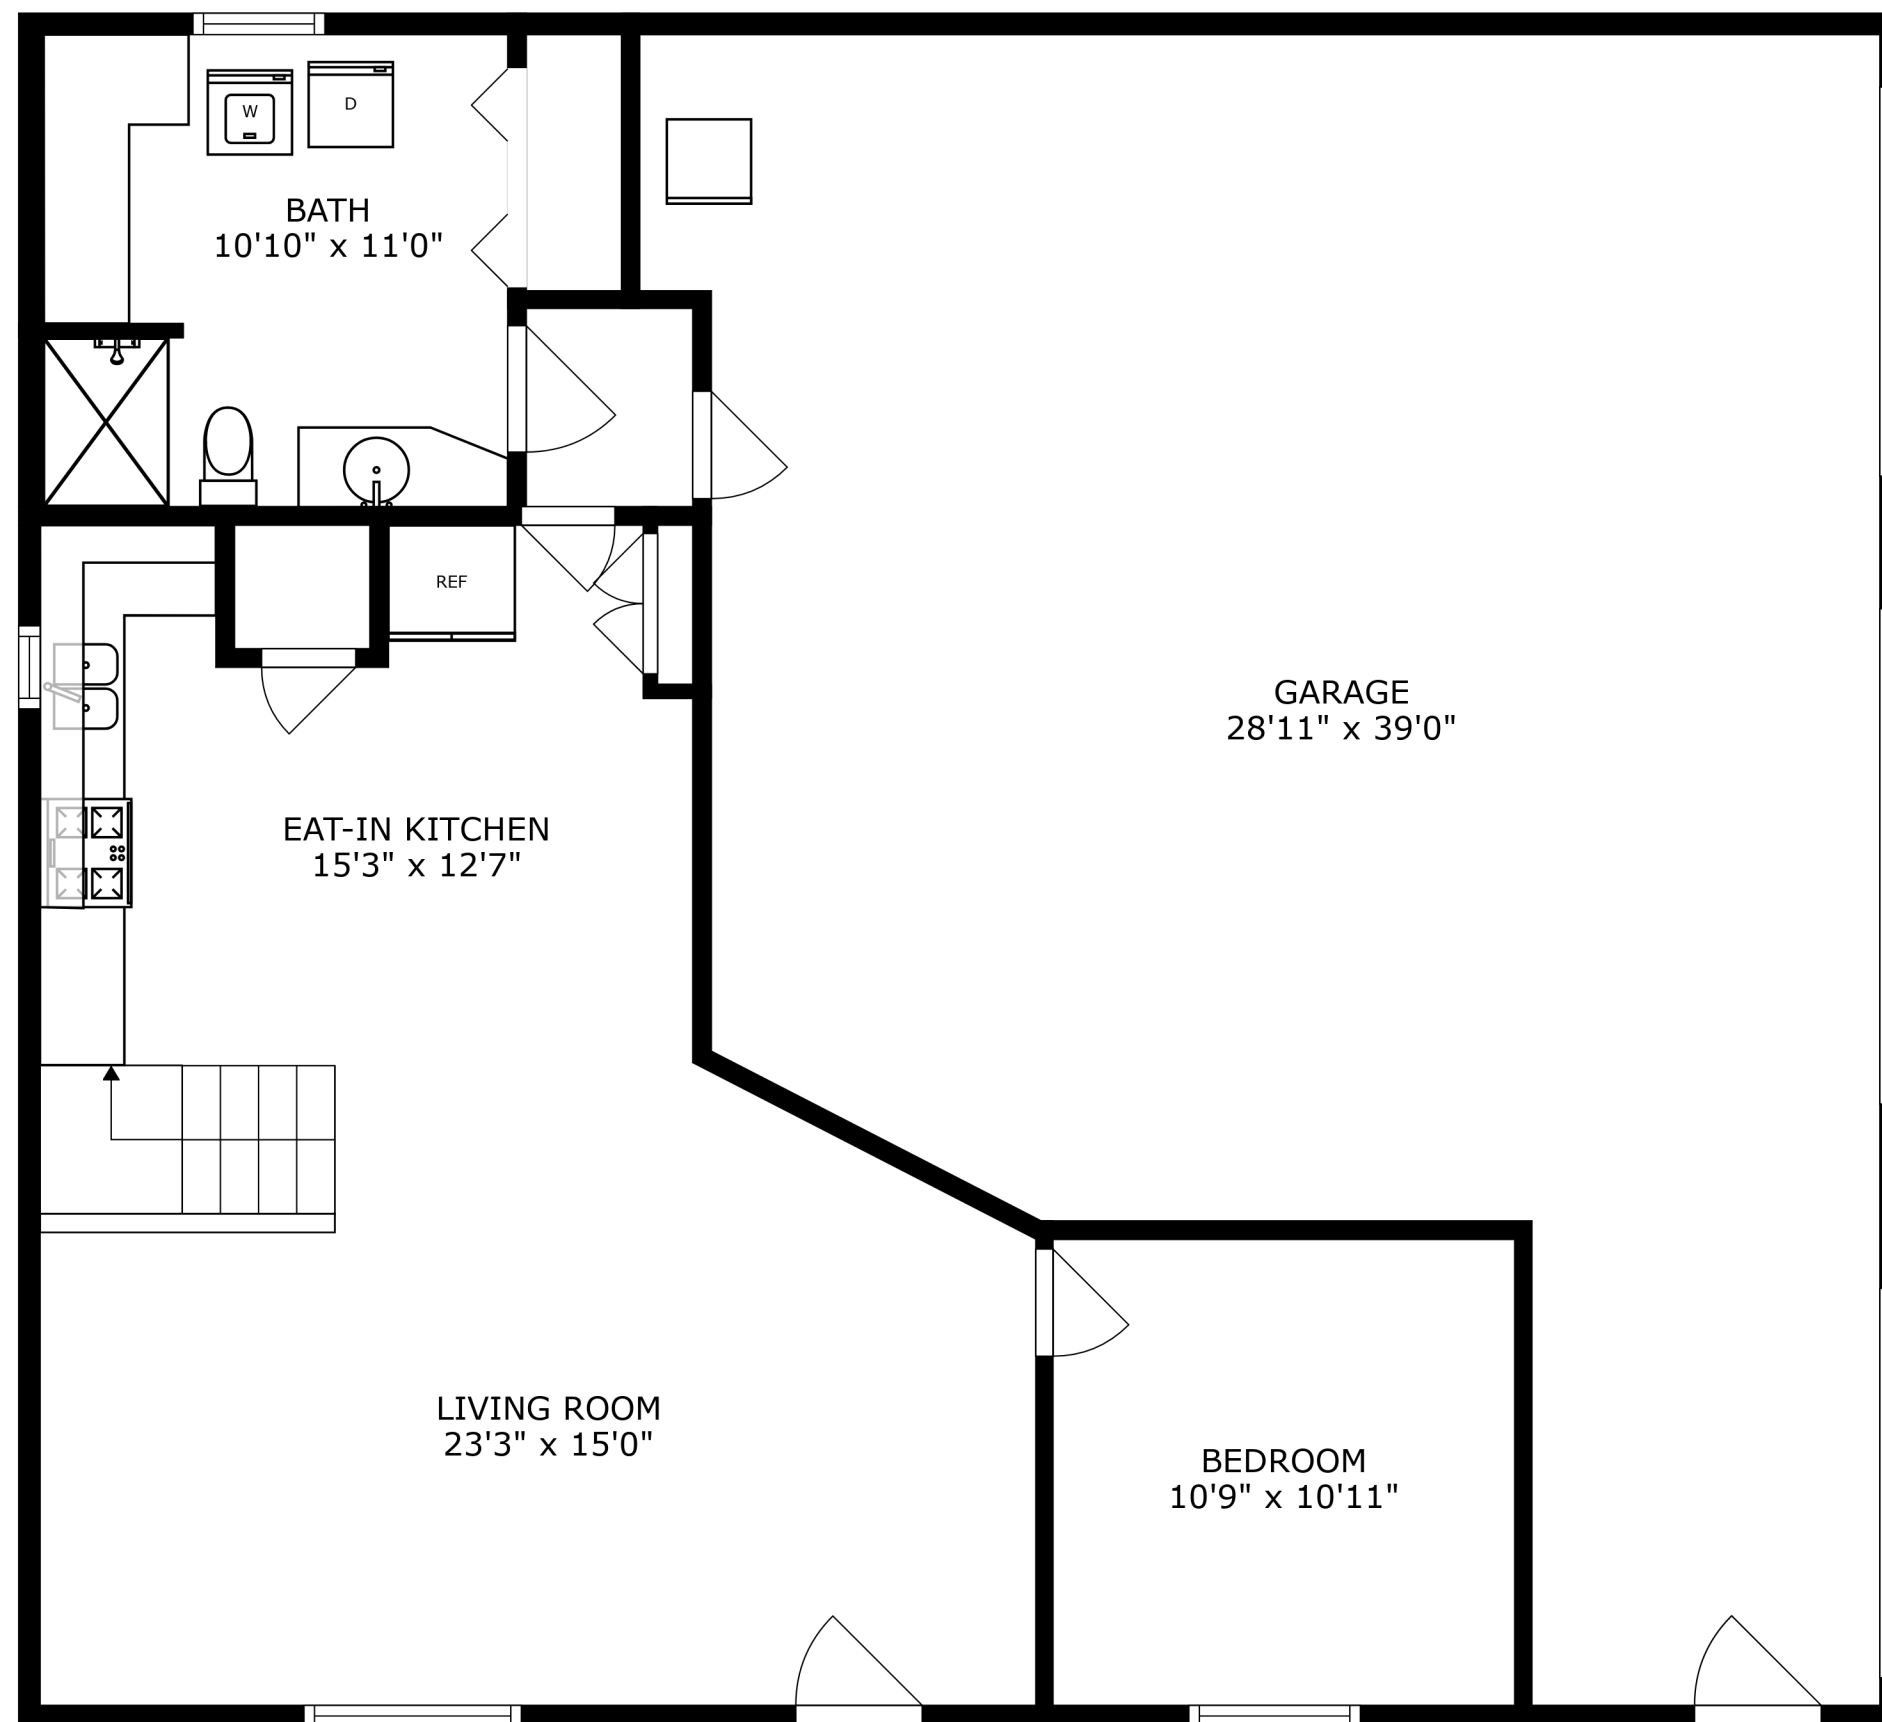

PORCH  
35'5" x 16'11"

FLOOR 2

FLOOR 3

COVERED PATIO  
63'7" x 15'2"

FLOOR 1

SIZES AND DIMENSIONS ARE APPROXIMATE, ACTUAL MAY VARY.

SIZES AND DIMENSIONS ARE APPROXIMATE, ACTUAL MAY VARY.

PORCH  
35'5" x 16'11"

SIZES AND DIMENSIONS ARE APPROXIMATE, ACTUAL MAY VARY.

SIZES AND DIMENSIONS ARE APPROXIMATE, ACTUAL MAY VARY.