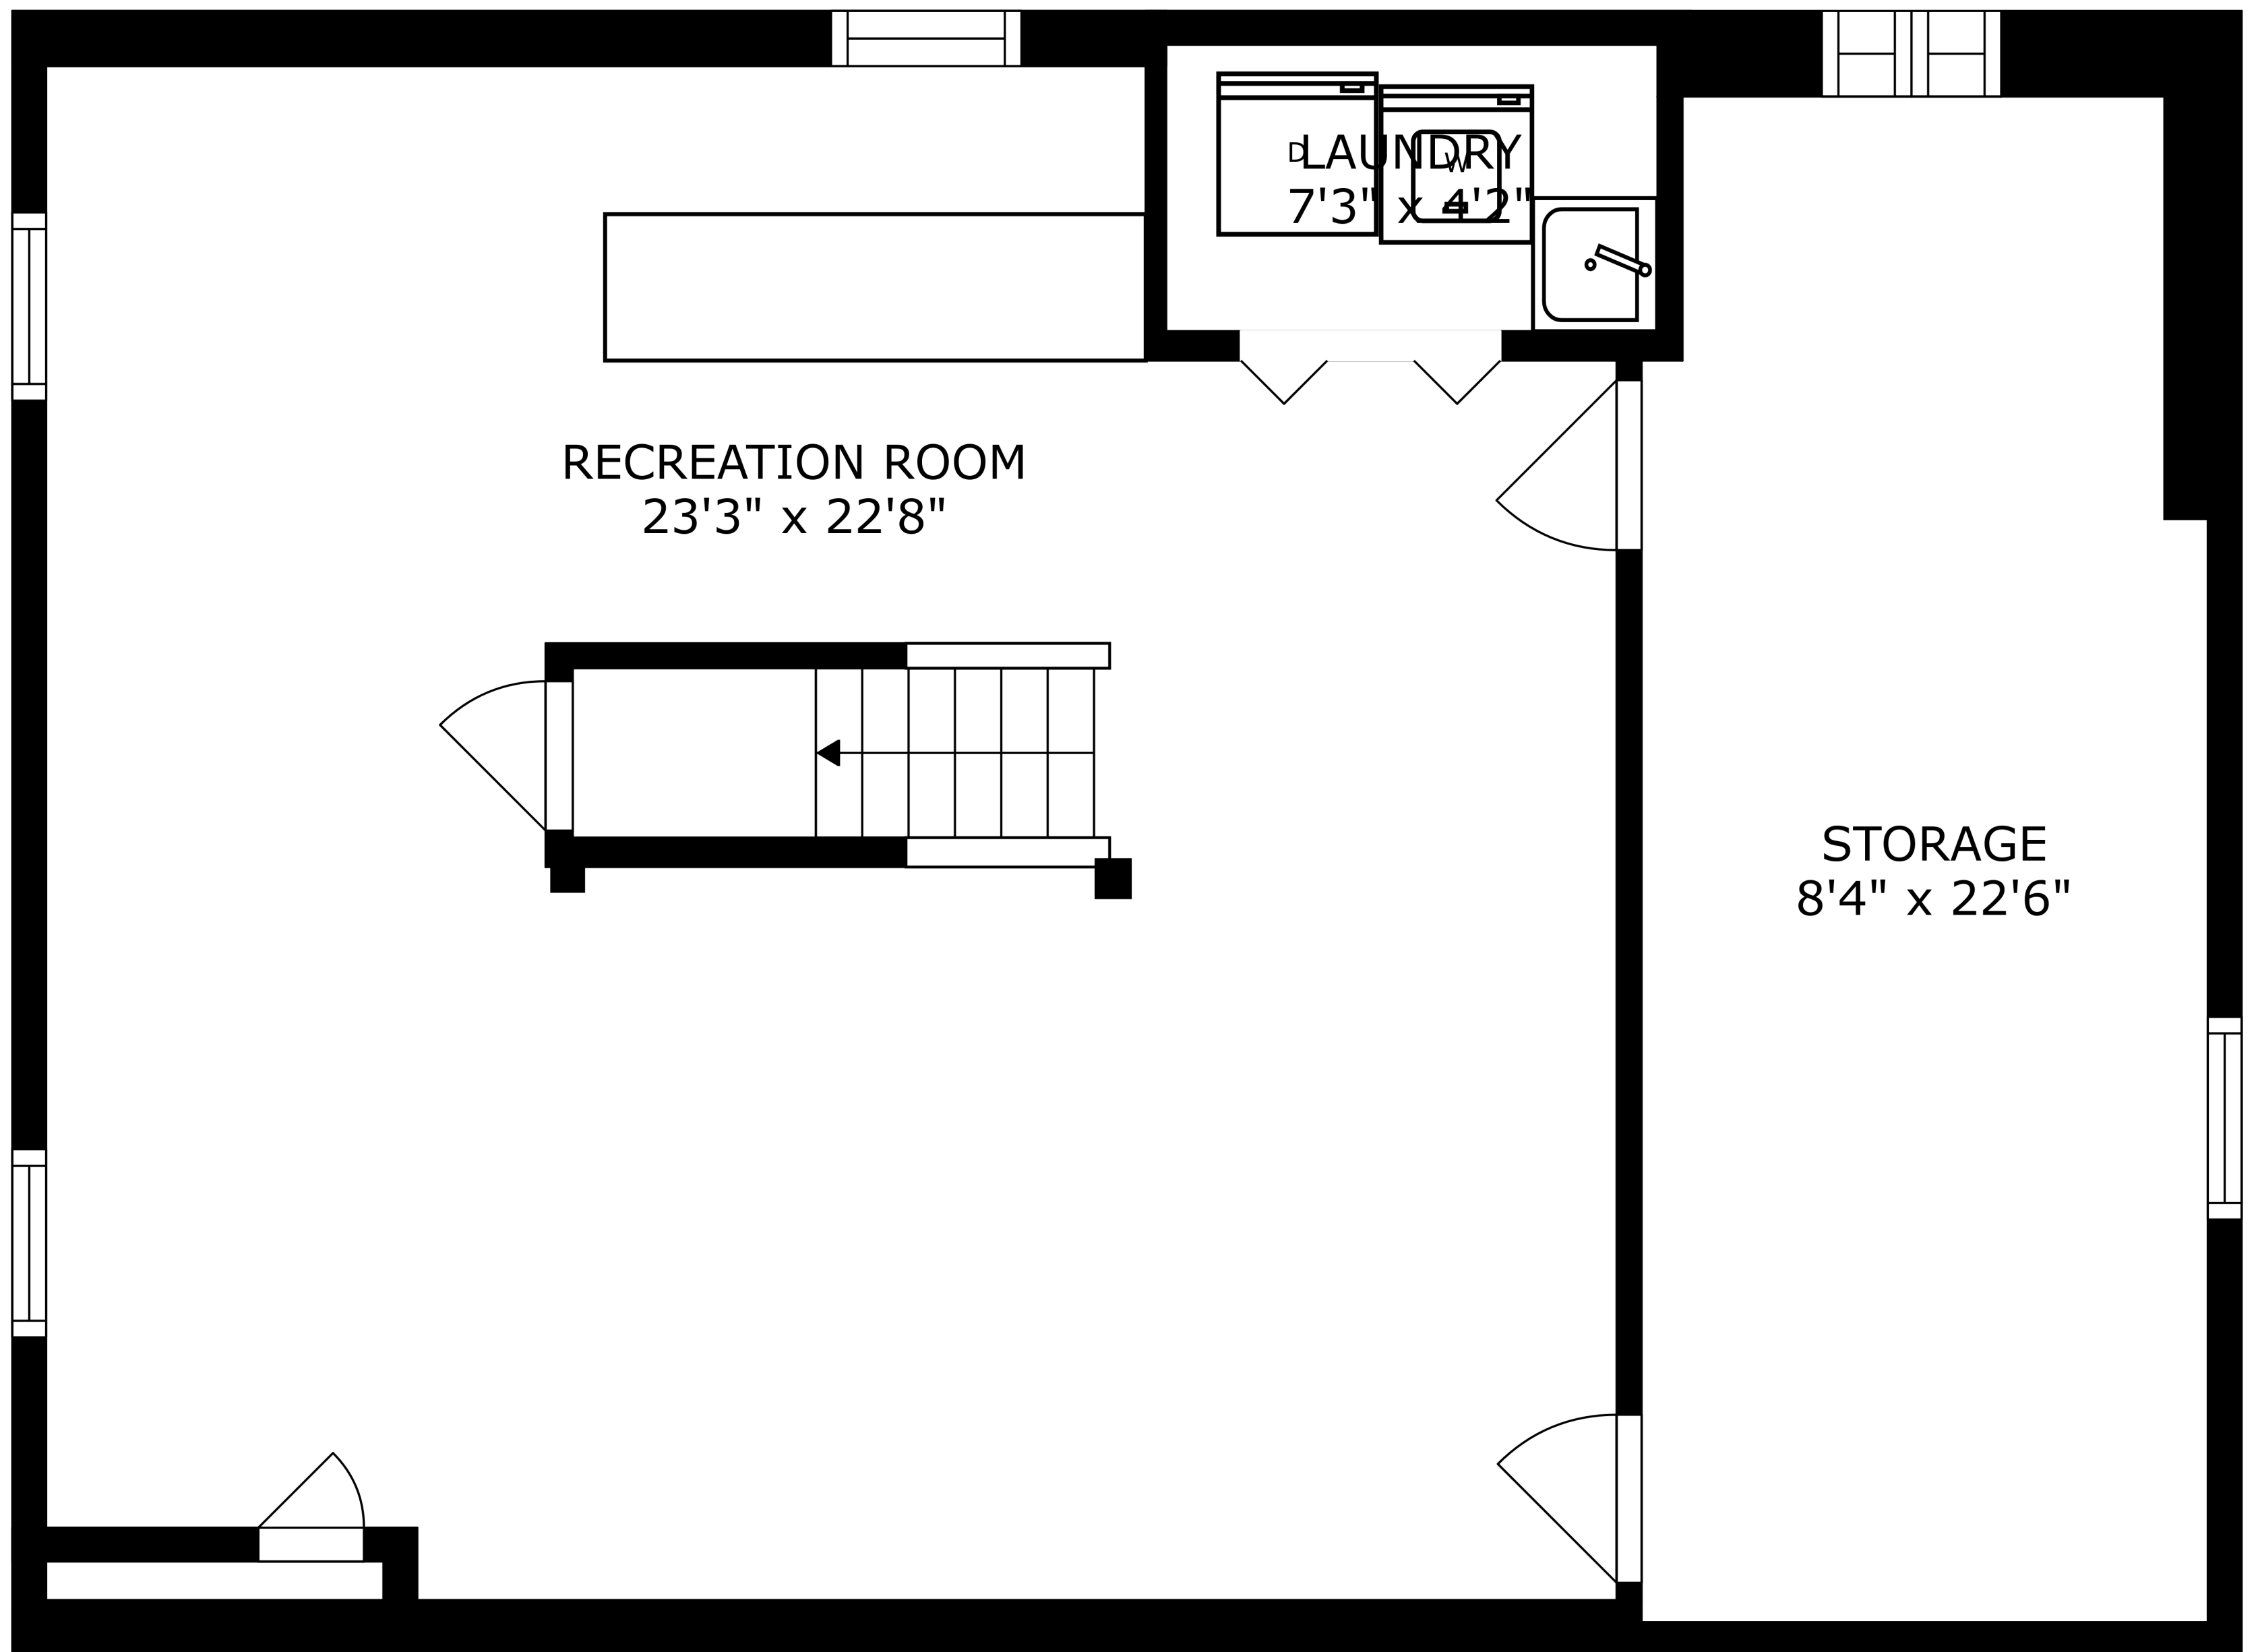

SIZES AND DIMENSIONS ARE APPROXIMATE, ACTUAL MAY VARY.

SIZES AND DIMENSIONS ARE APPROXIMATE, ACTUAL MAY VARY.

SIZES AND DIMENSIONS ARE APPROXIMATE, ACTUAL MAY VARY.

RECREATION ROOM
23'3" x 22'8"

LAUNDRY
7'3" x 4'2"

STORAGE
8'4" x 22'6"