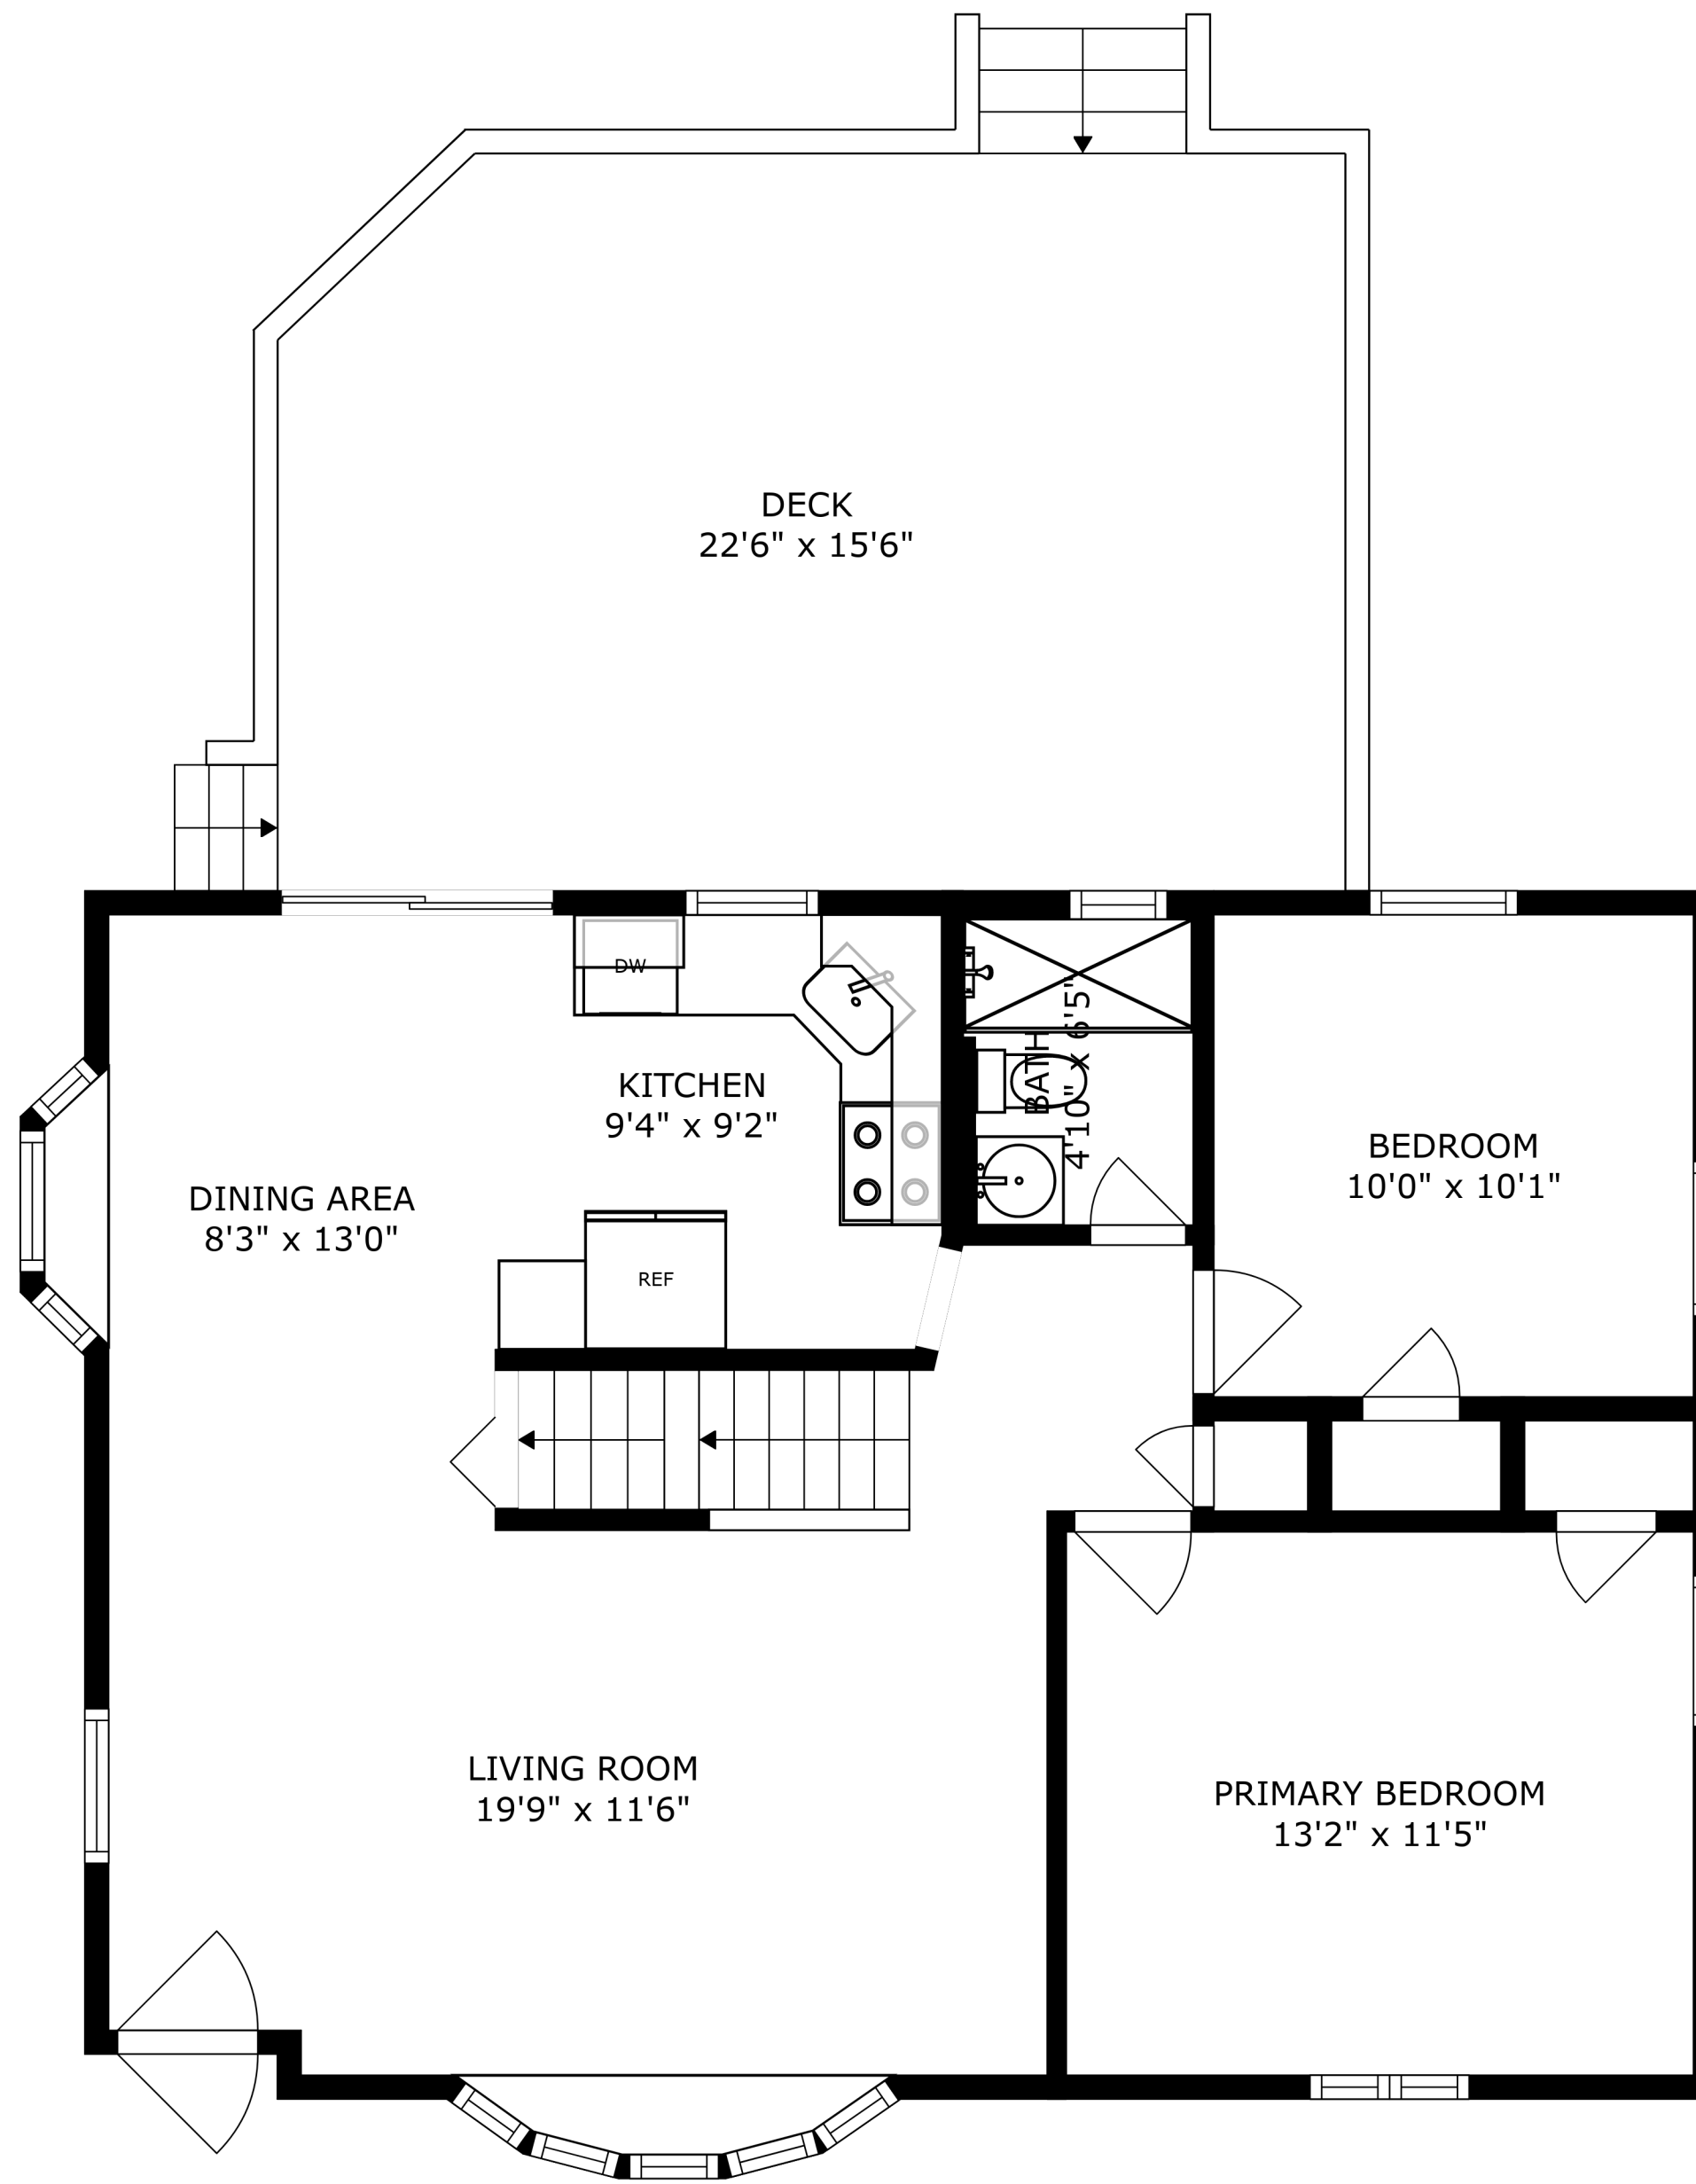

SIZES AND DIMENSIONS ARE APPROXIMATE, ACTUAL MAY VARY.

SIZES AND DIMENSIONS ARE APPROXIMATE, ACTUAL MAY VARY.

SIZES AND DIMENSIONS ARE APPROXIMATE, ACTUAL MAY VARY.

RECREATION ROOM
23'3" x 22'8"

LAUNDRY
7'3" x 4'2"

STORAGE
8'4" x 22'6"