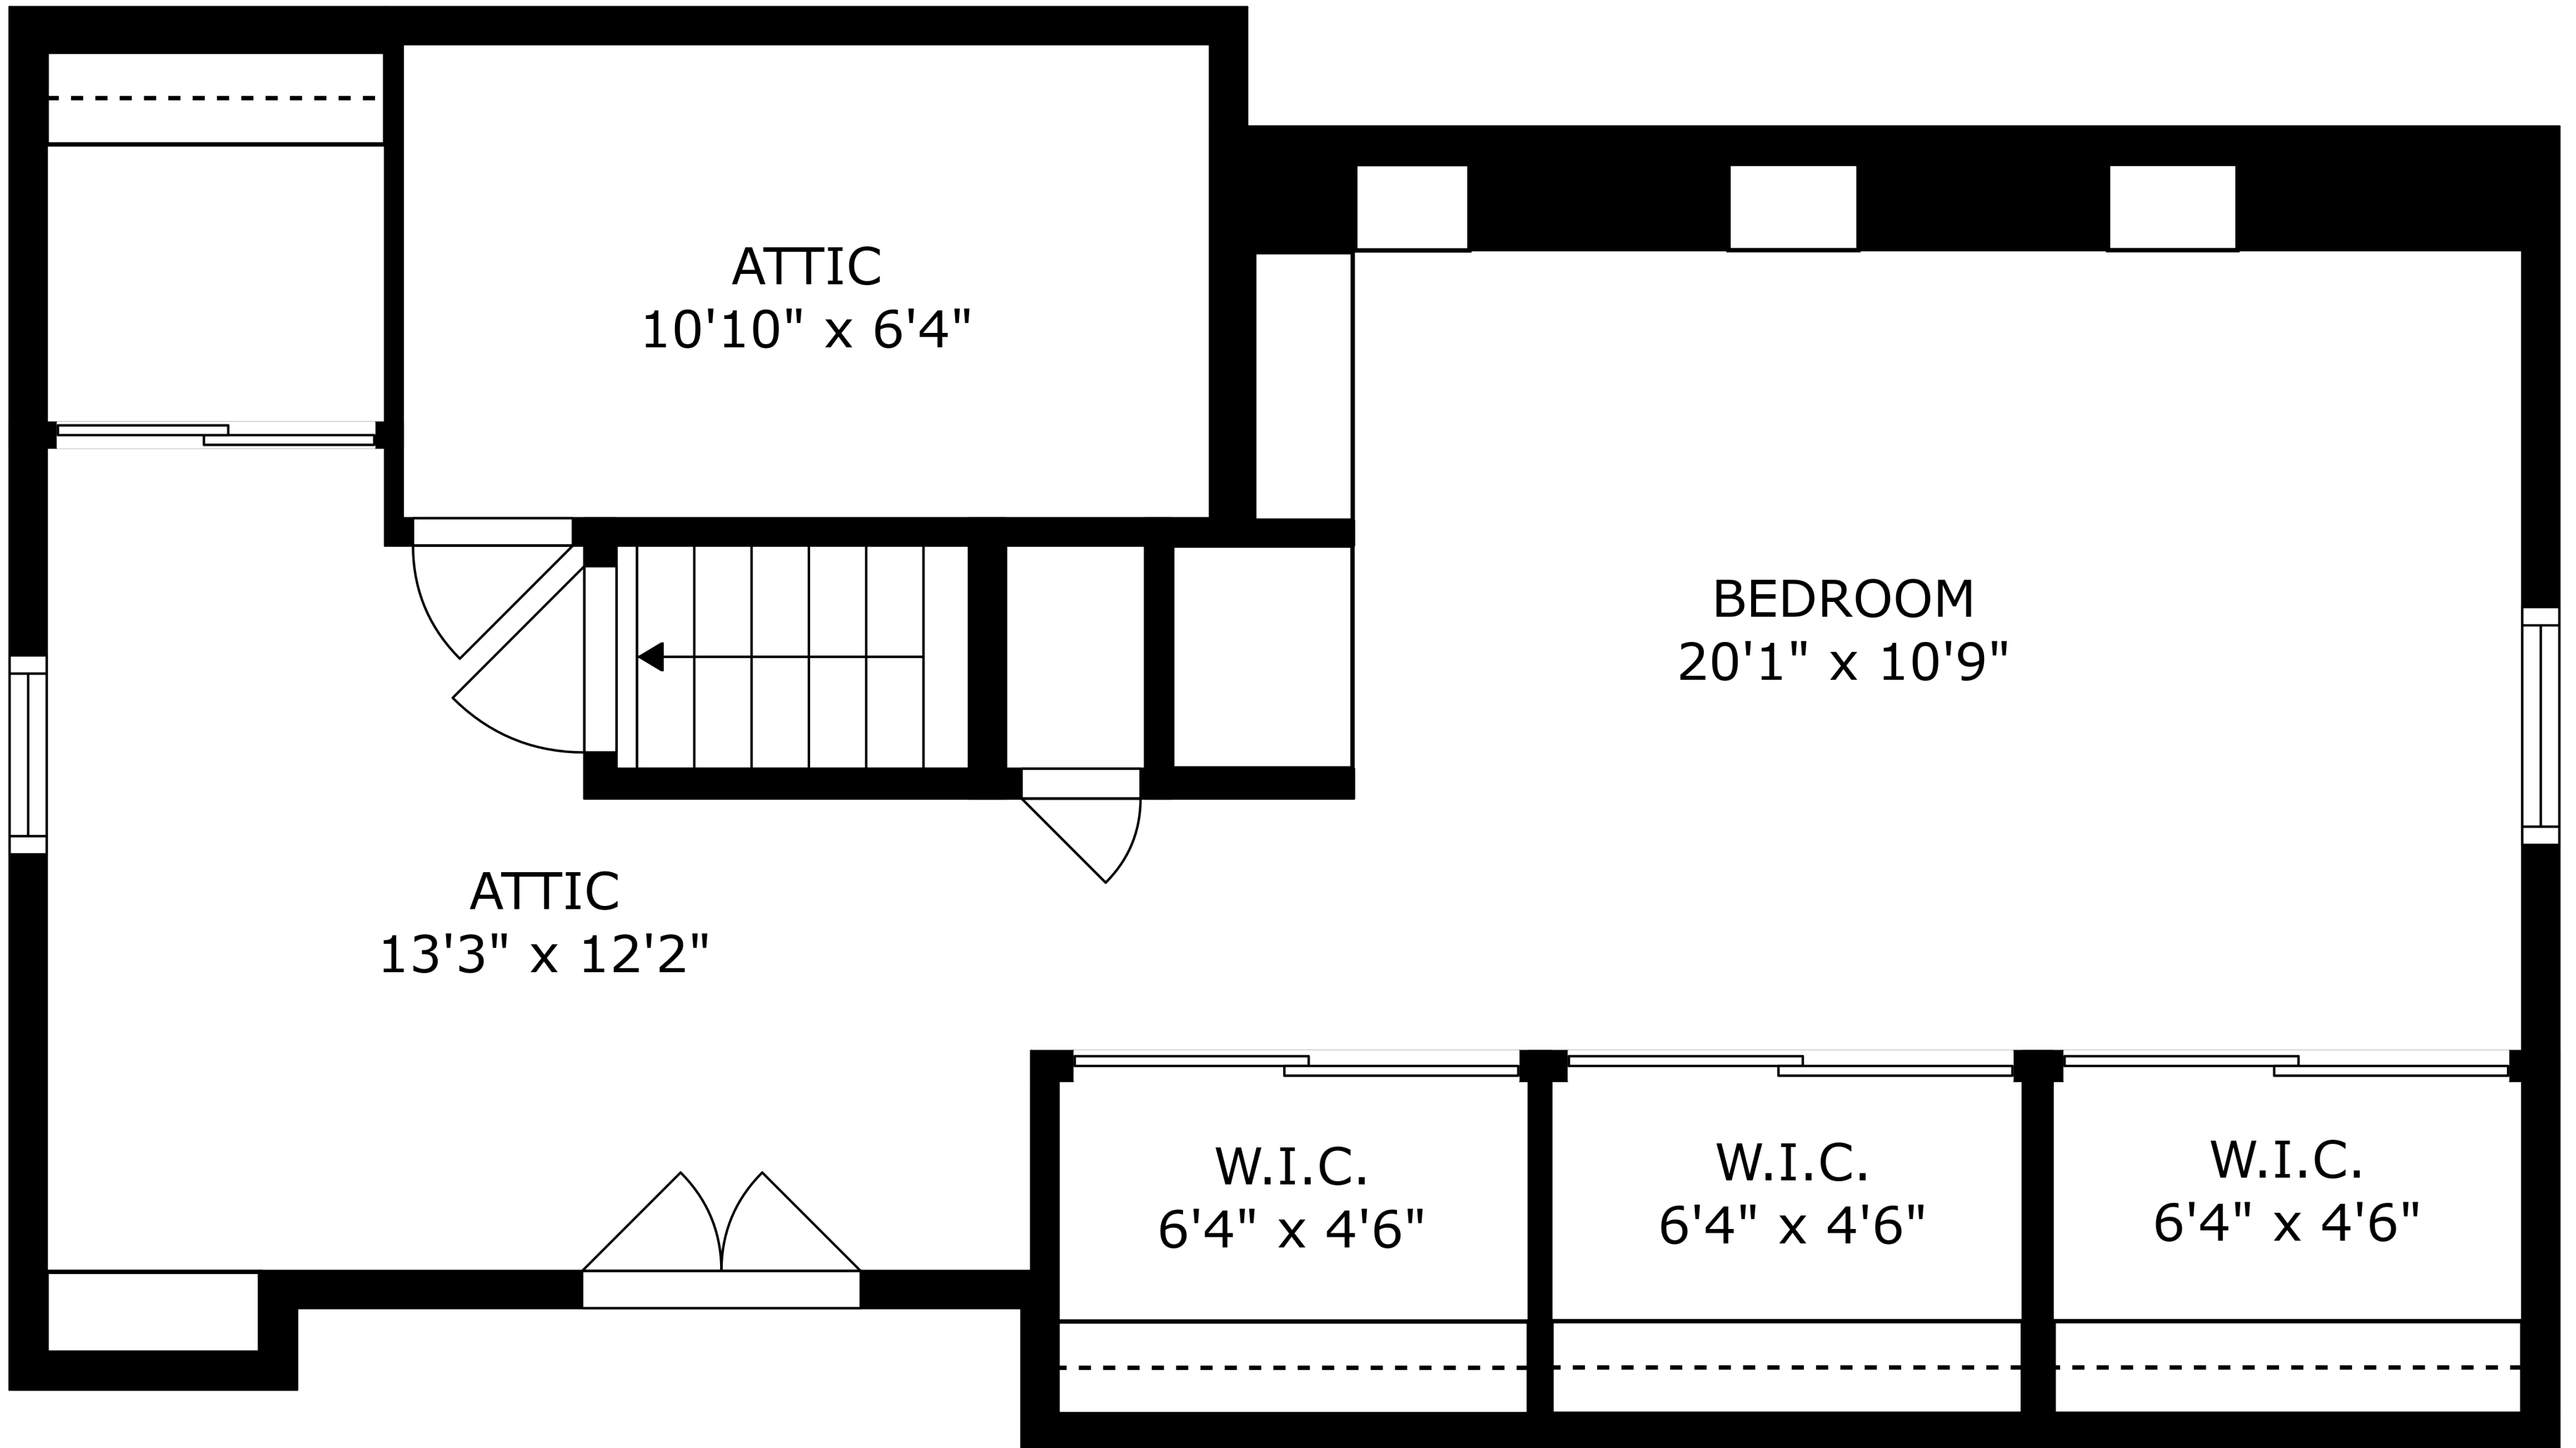

SIZES AND DIMENSIONS ARE APPROXIMATE, ACTUAL MAY VARY.

SIZES AND DIMENSIONS ARE APPROXIMATE, ACTUAL MAY VARY.

SIZES AND DIMENSIONS ARE APPROXIMATE, ACTUAL MAY VARY.

RECREATION ROOM
23'3" x 22'8"

LAUNDRY
7'3" x 4'2"

STORAGE
8'4" x 22'6"