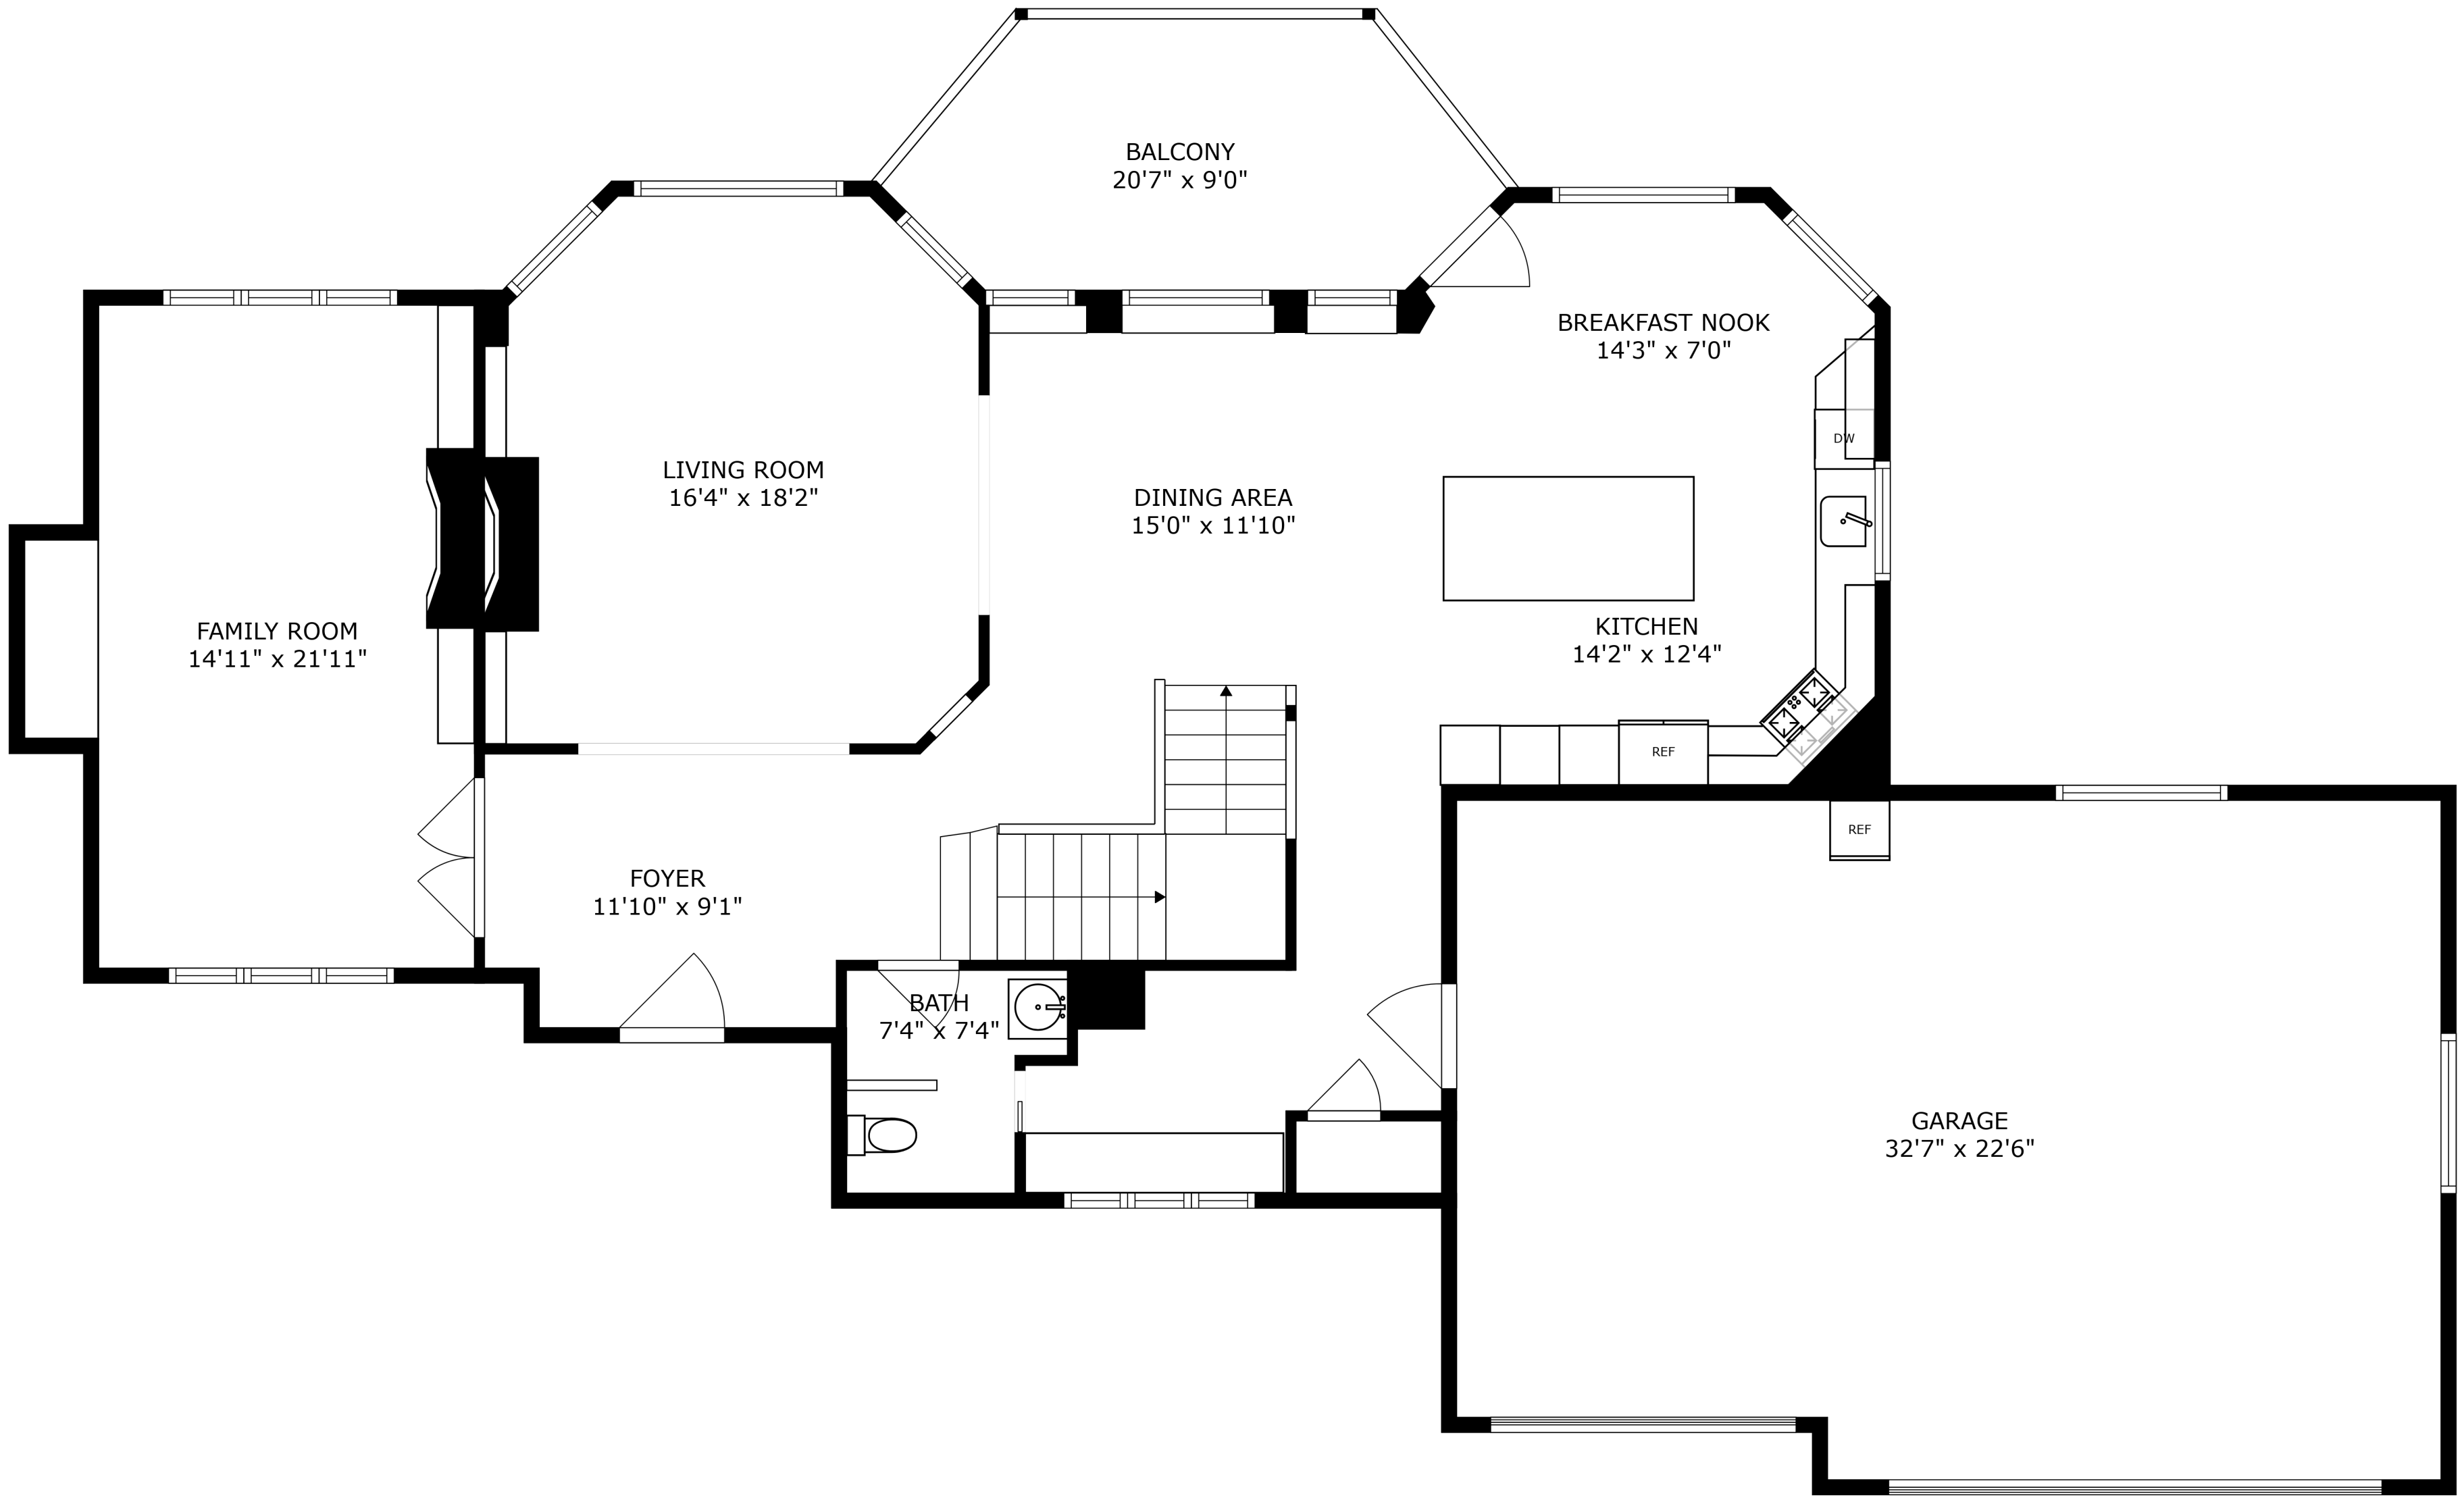

SIZES AND DIMENSIONS ARE APPROXIMATE, ACTUAL MAY VARY.

SIZES AND DIMENSIONS ARE APPROXIMATE, ACTUAL MAY VARY.

SIZES AND DIMENSIONS ARE APPROXIMATE, ACTUAL MAY VARY.

COVERED PATIO  
32'1" x 15'0"

SIZES AND DIMENSIONS ARE APPROXIMATE, ACTUAL MAY VARY.