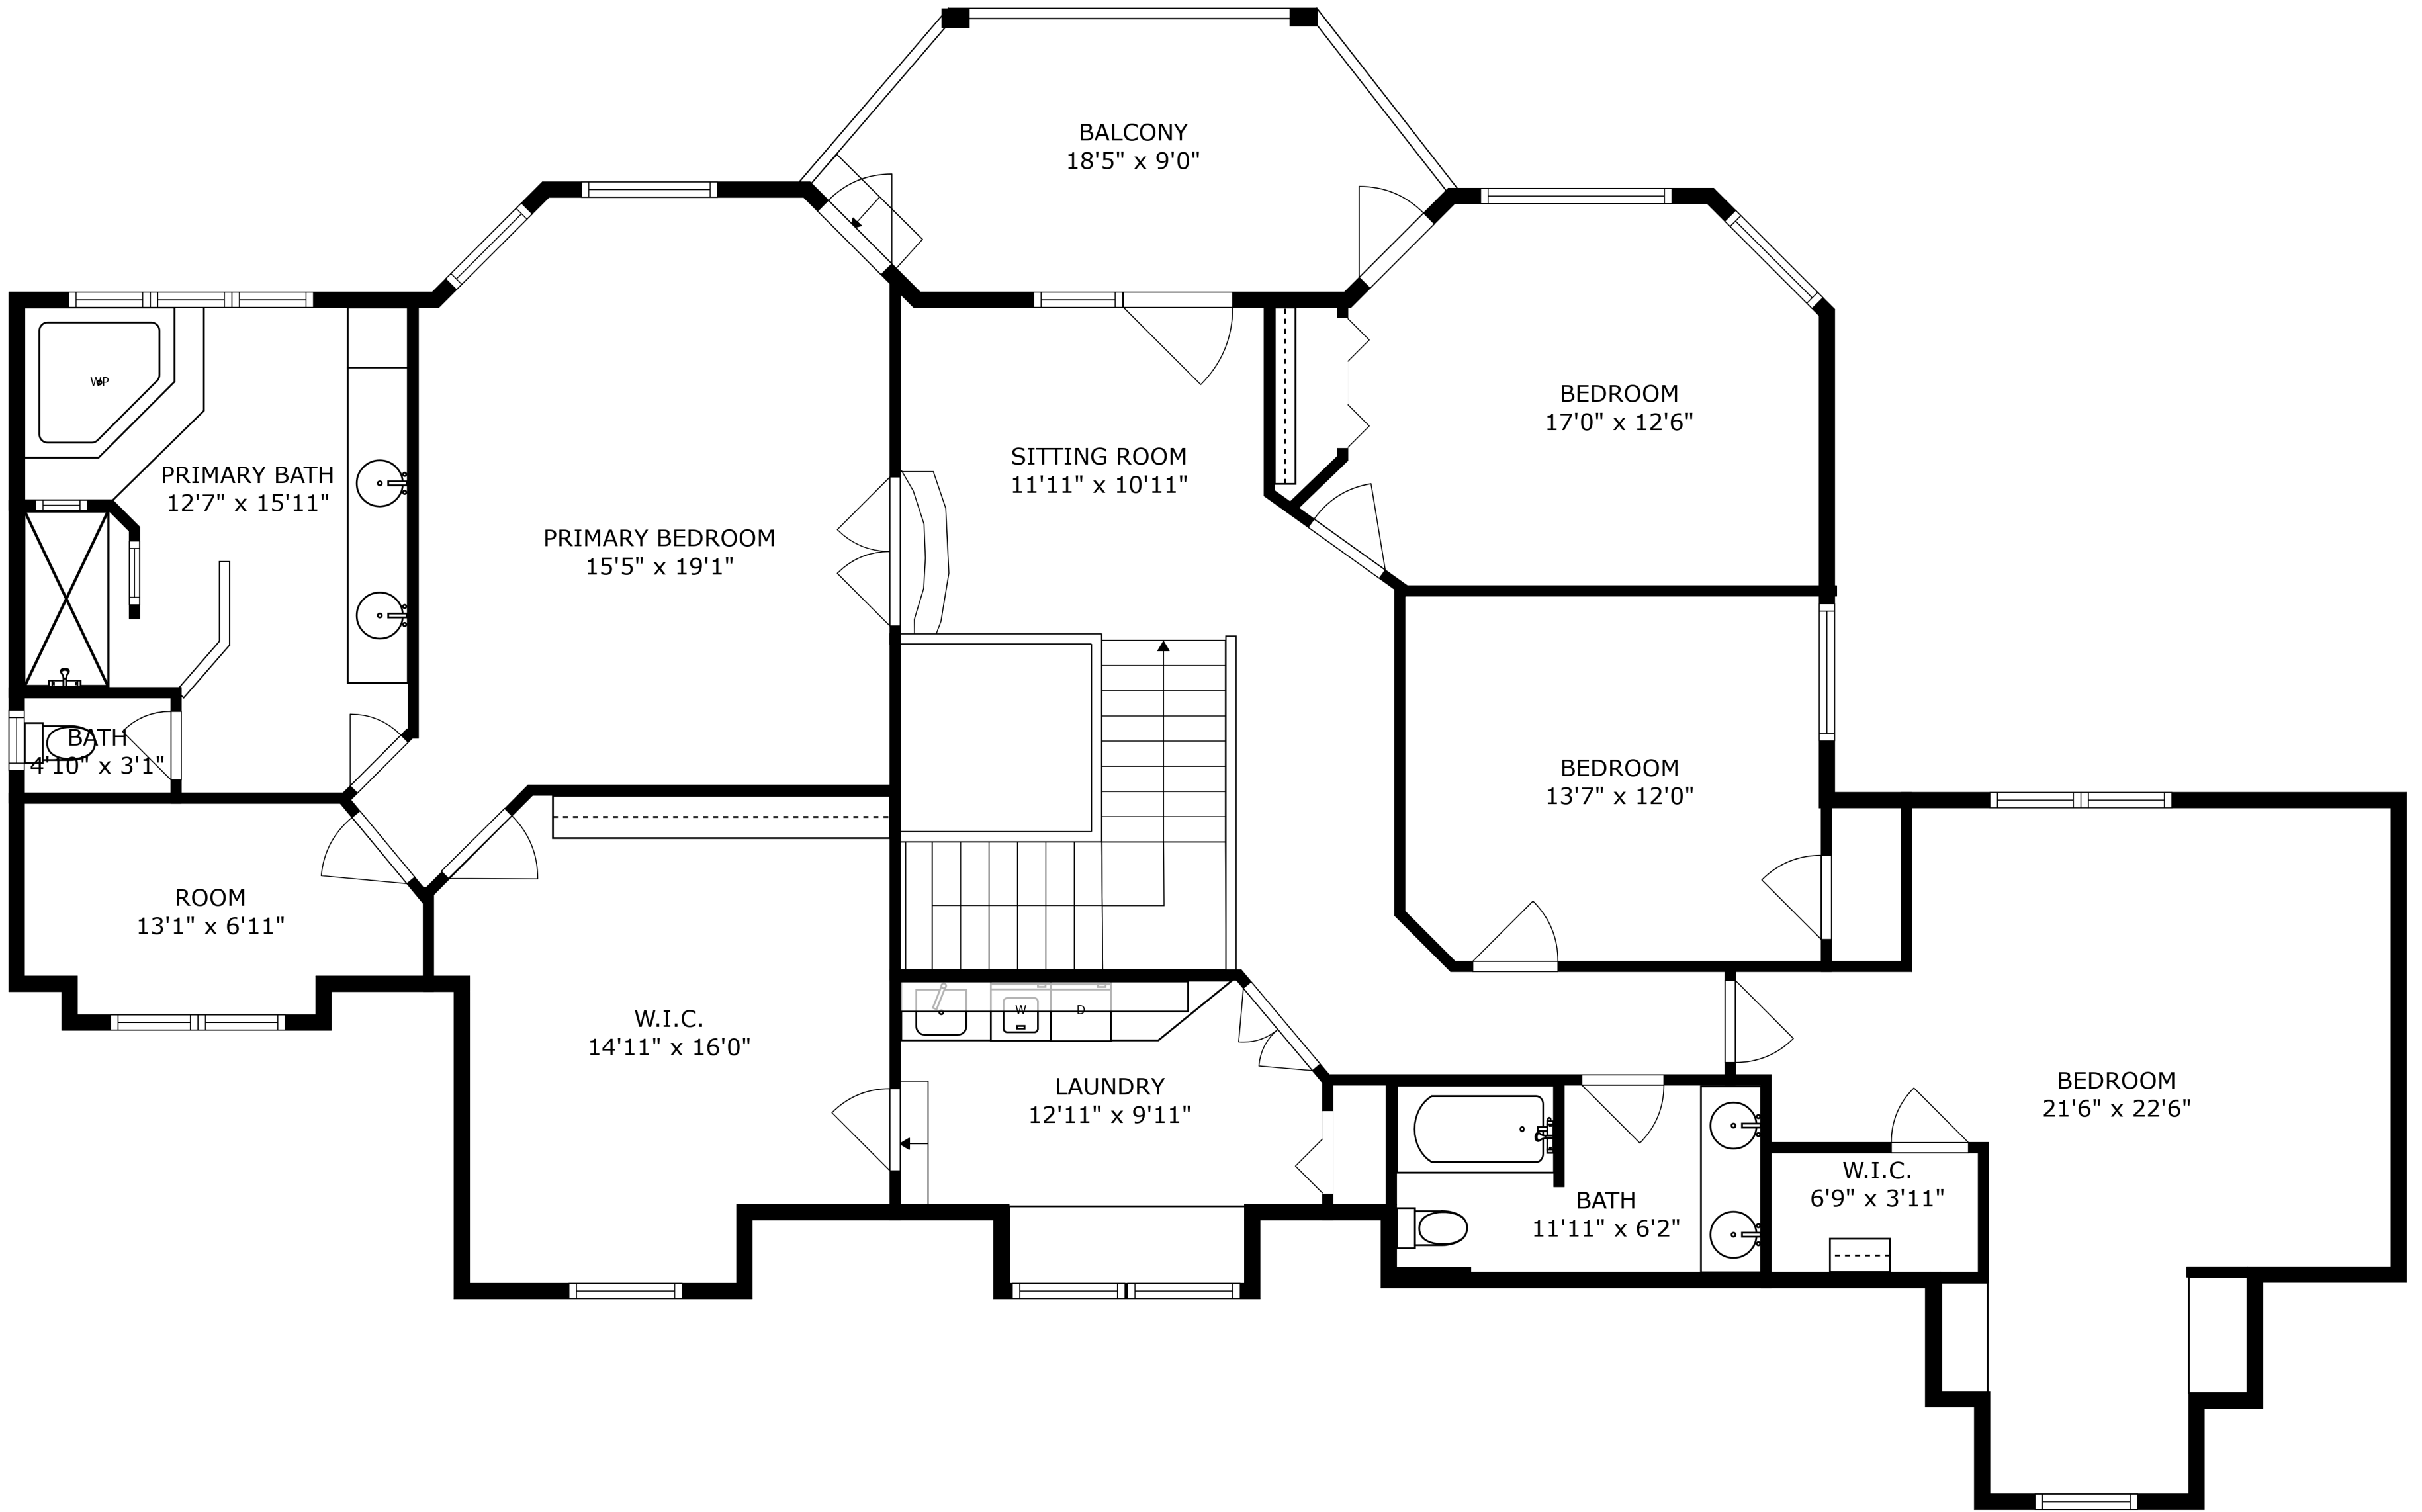

SIZES AND DIMENSIONS ARE APPROXIMATE, ACTUAL MAY VARY.

SIZES AND DIMENSIONS ARE APPROXIMATE, ACTUAL MAY VARY.

SIZES AND DIMENSIONS ARE APPROXIMATE, ACTUAL MAY VARY.

COVERED PATIO  
32'1" x 15'0"

SIZES AND DIMENSIONS ARE APPROXIMATE, ACTUAL MAY VARY.