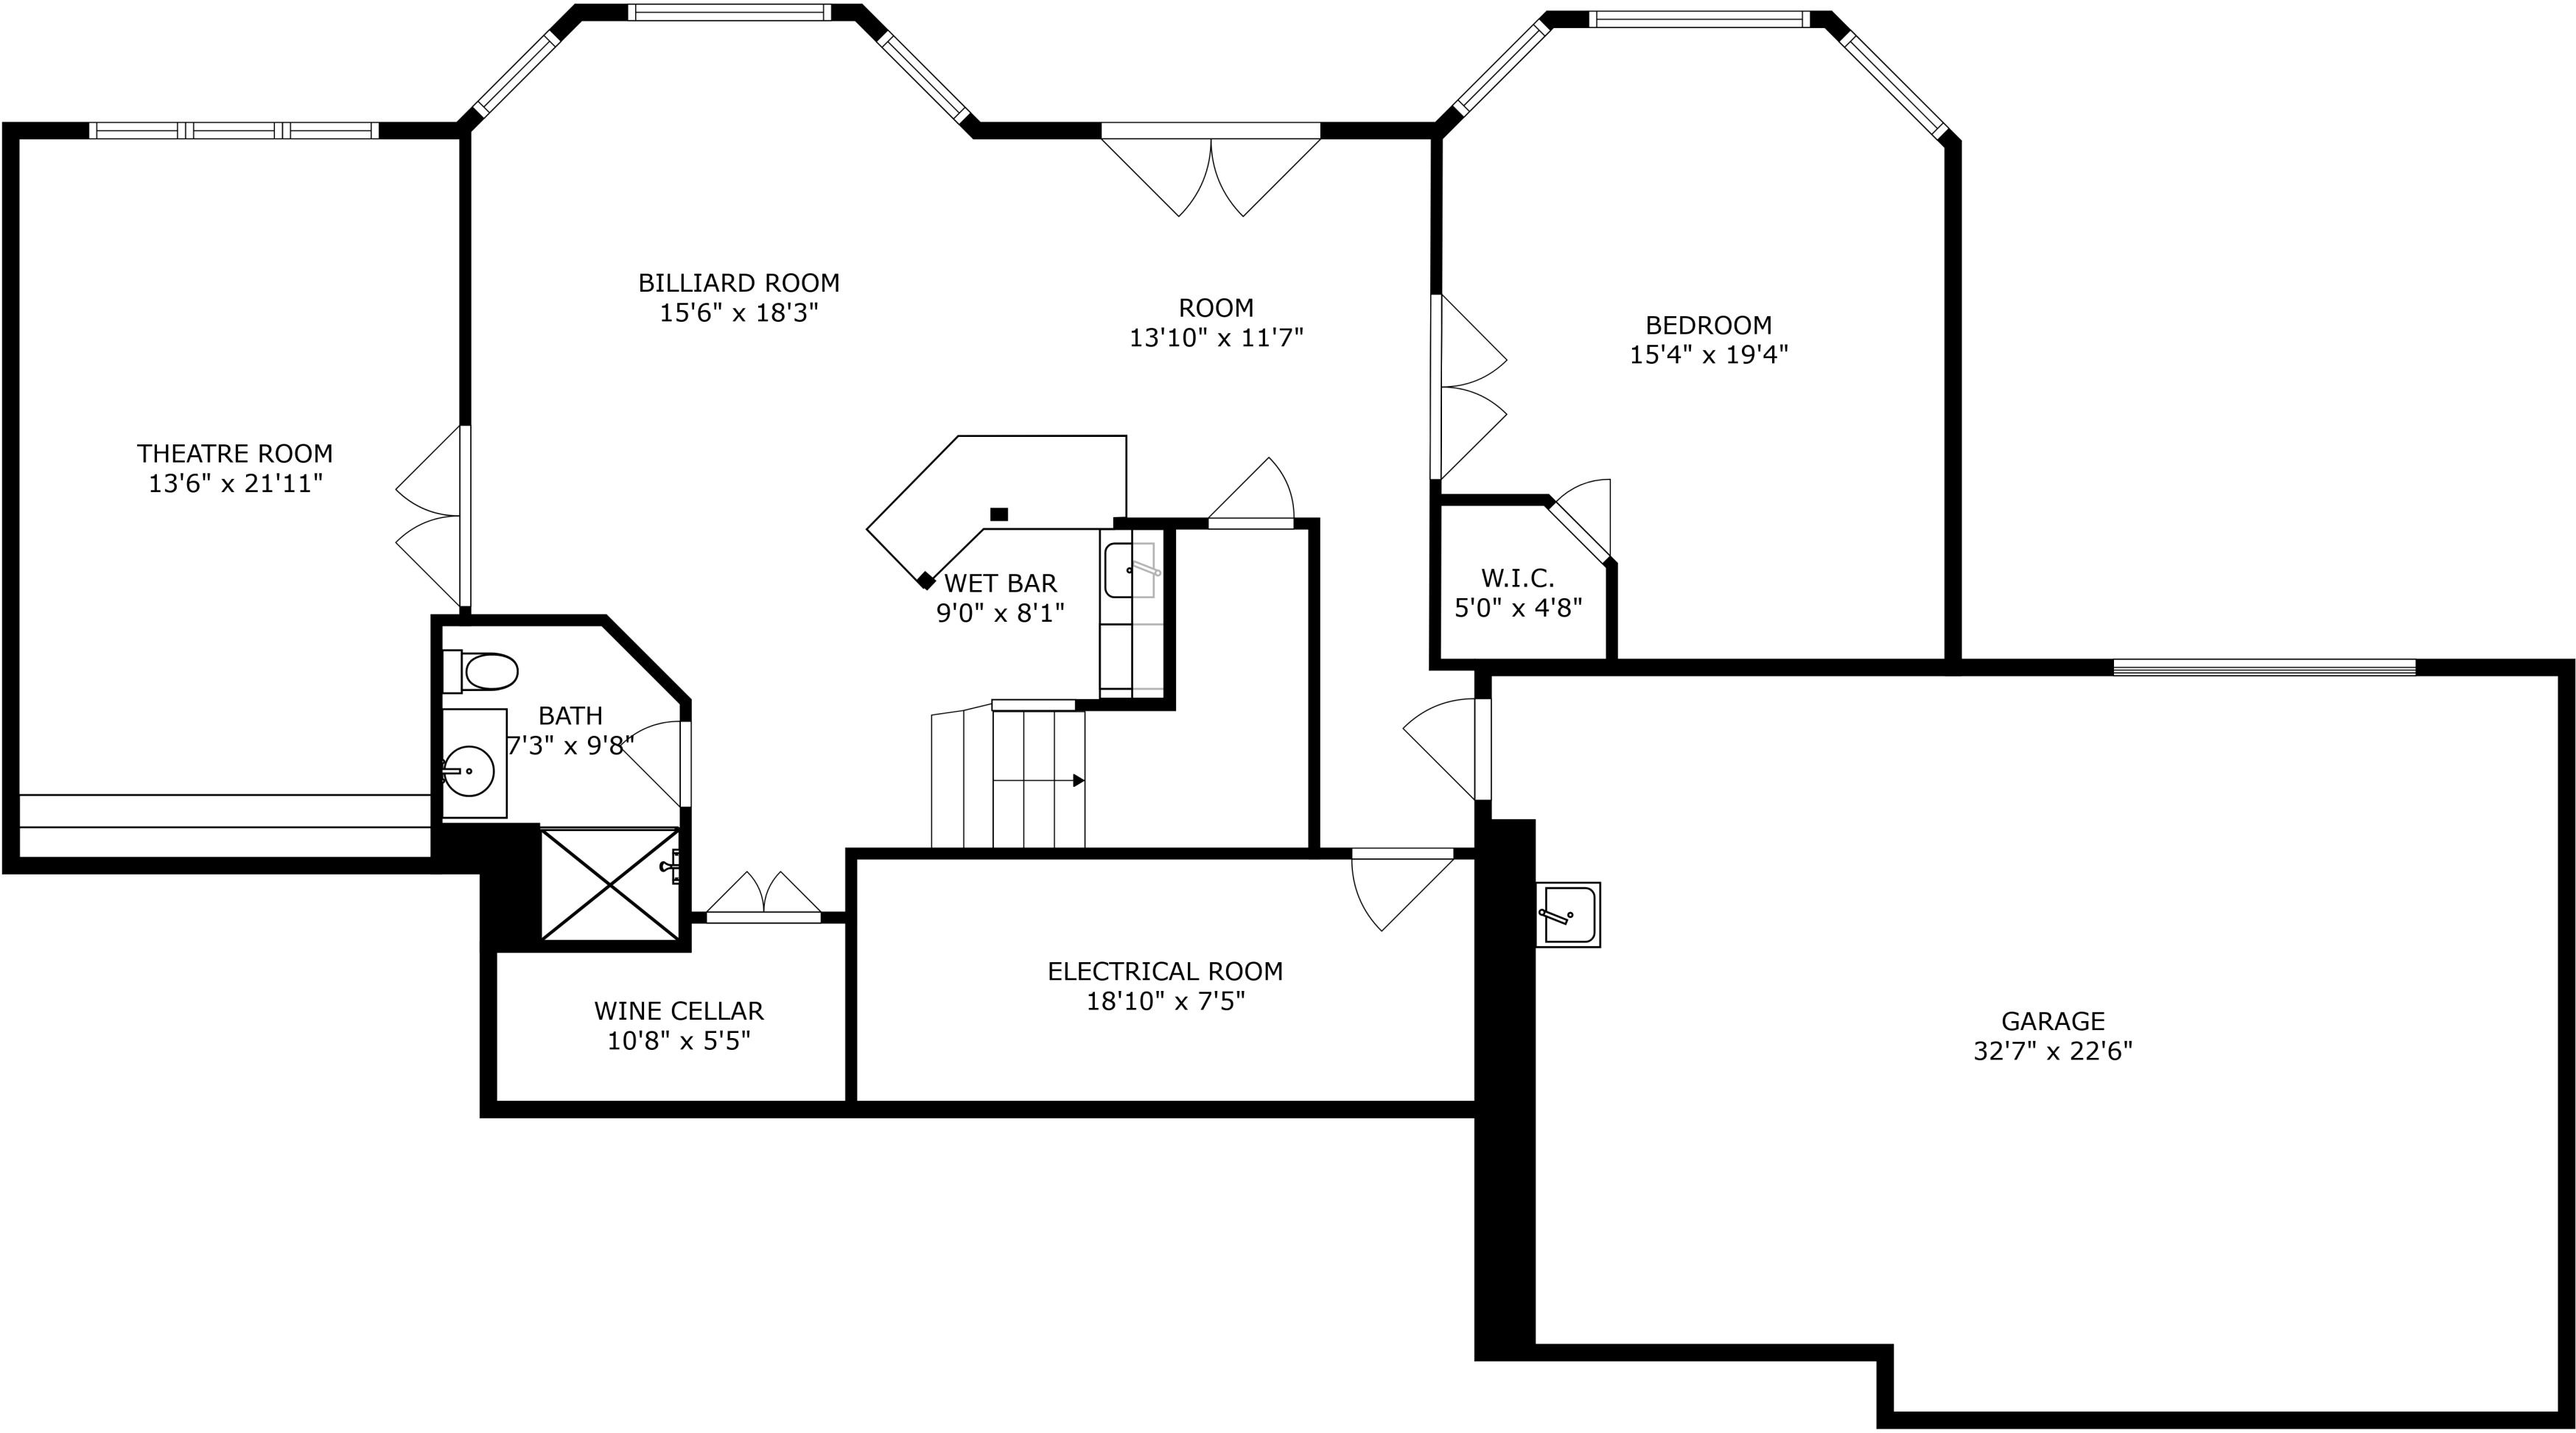

SIZES AND DIMENSIONS ARE APPROXIMATE, ACTUAL MAY VARY.

SIZES AND DIMENSIONS ARE APPROXIMATE, ACTUAL MAY VARY.

SIZES AND DIMENSIONS ARE APPROXIMATE, ACTUAL MAY VARY.

COVERED PATIO  
32'1" x 15'0"

SIZES AND DIMENSIONS ARE APPROXIMATE, ACTUAL MAY VARY.